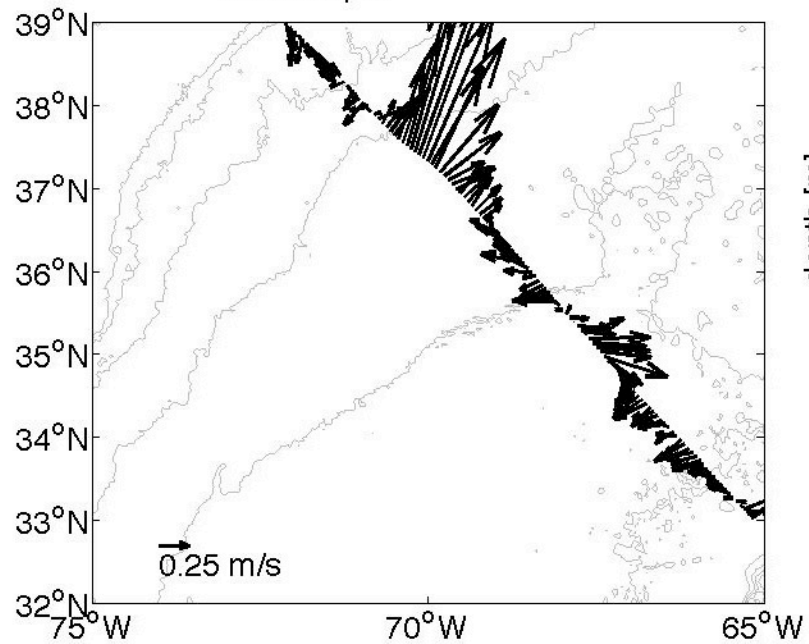

Voyage 1305 outbound
2005/07/16 to 2005/07/17
48 m depth