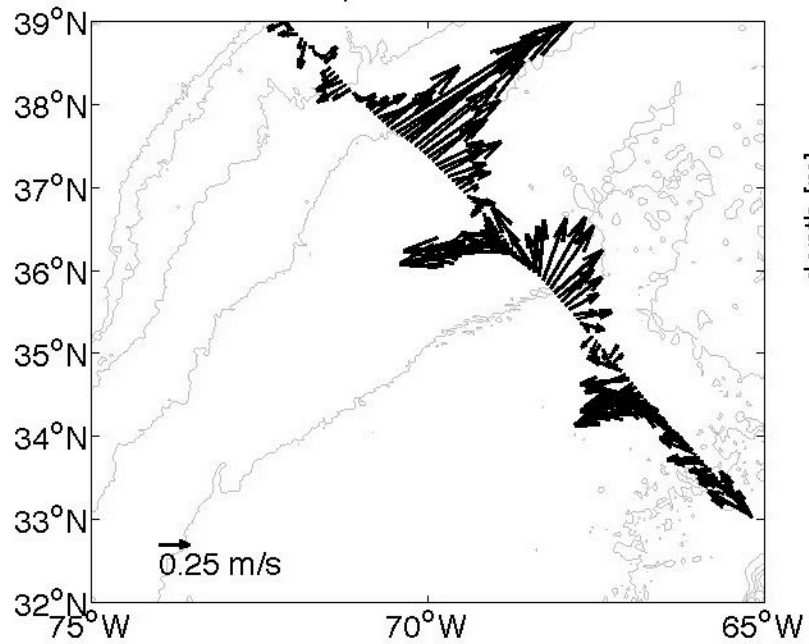

Voyage 1299 outbound
2005/06/04 to 2005/06/05
48 m depth

Voyage 1300 inbound
2005/06/14 to 2005/06/16
48 m depth

Voyage 1300 outbound
2005/06/11 to 2005/06/12
48 m depth

Voyage 1301 outbound
2005/06/18 to 2005/06/19
48 m depth