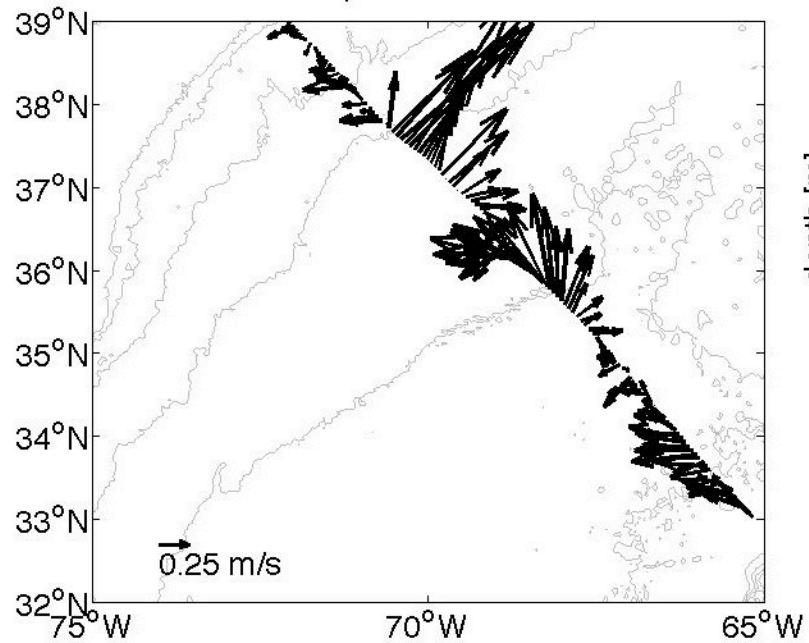

Voyage 1302 outbound
2005/06/25 to 2005/06/26
48 m depth