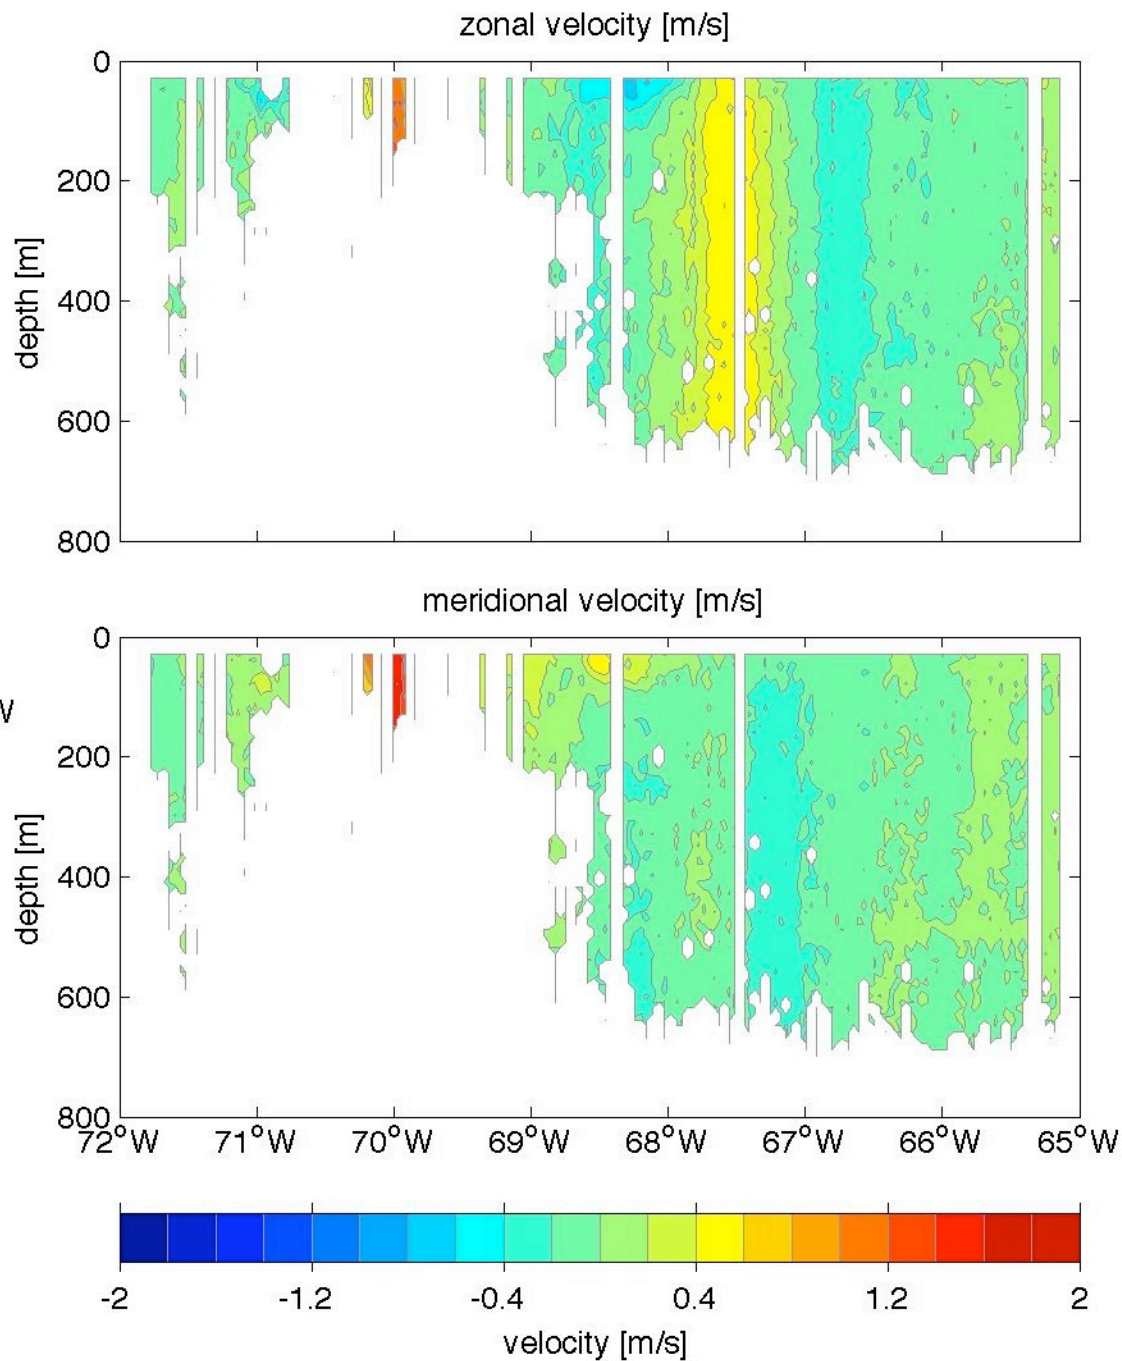

Voyage 1299 outbound
2005/06/04 to 2005/06/05
48 m depth

Voyage 1300 inbound
2005/06/14 to 2005/06/16
48 m depth

Voyage 1300 outbound
2005/06/11 to 2005/06/12
48 m depth

Voyage 1301 outbound
2005/06/18 to 2005/06/19
48 m depth

Voyage 1302 inbound
2005/06/28 to 2005/06/30
48 m depth

Voyage 1302 outbound
2005/06/25 to 2005/06/26
48 m depth

Voyage 1303 outbound
2005/07/02 to 2005/07/03
48 m depth

Voyage 1304 outbound
2005/07/09 to 2005/07/10
48 m depth

Voyage 1305 inbound
2005/07/18 to 2005/07/20
48 m depth

Voyage 1305 outbound
2005/07/16 to 2005/07/17
48 m depth

Voyage 1307 inbound
2005/08/02 to 2005/08/04
48 m depth

Voyage 1307 outbound
2005/07/30 to 2005/07/31
48 m depth