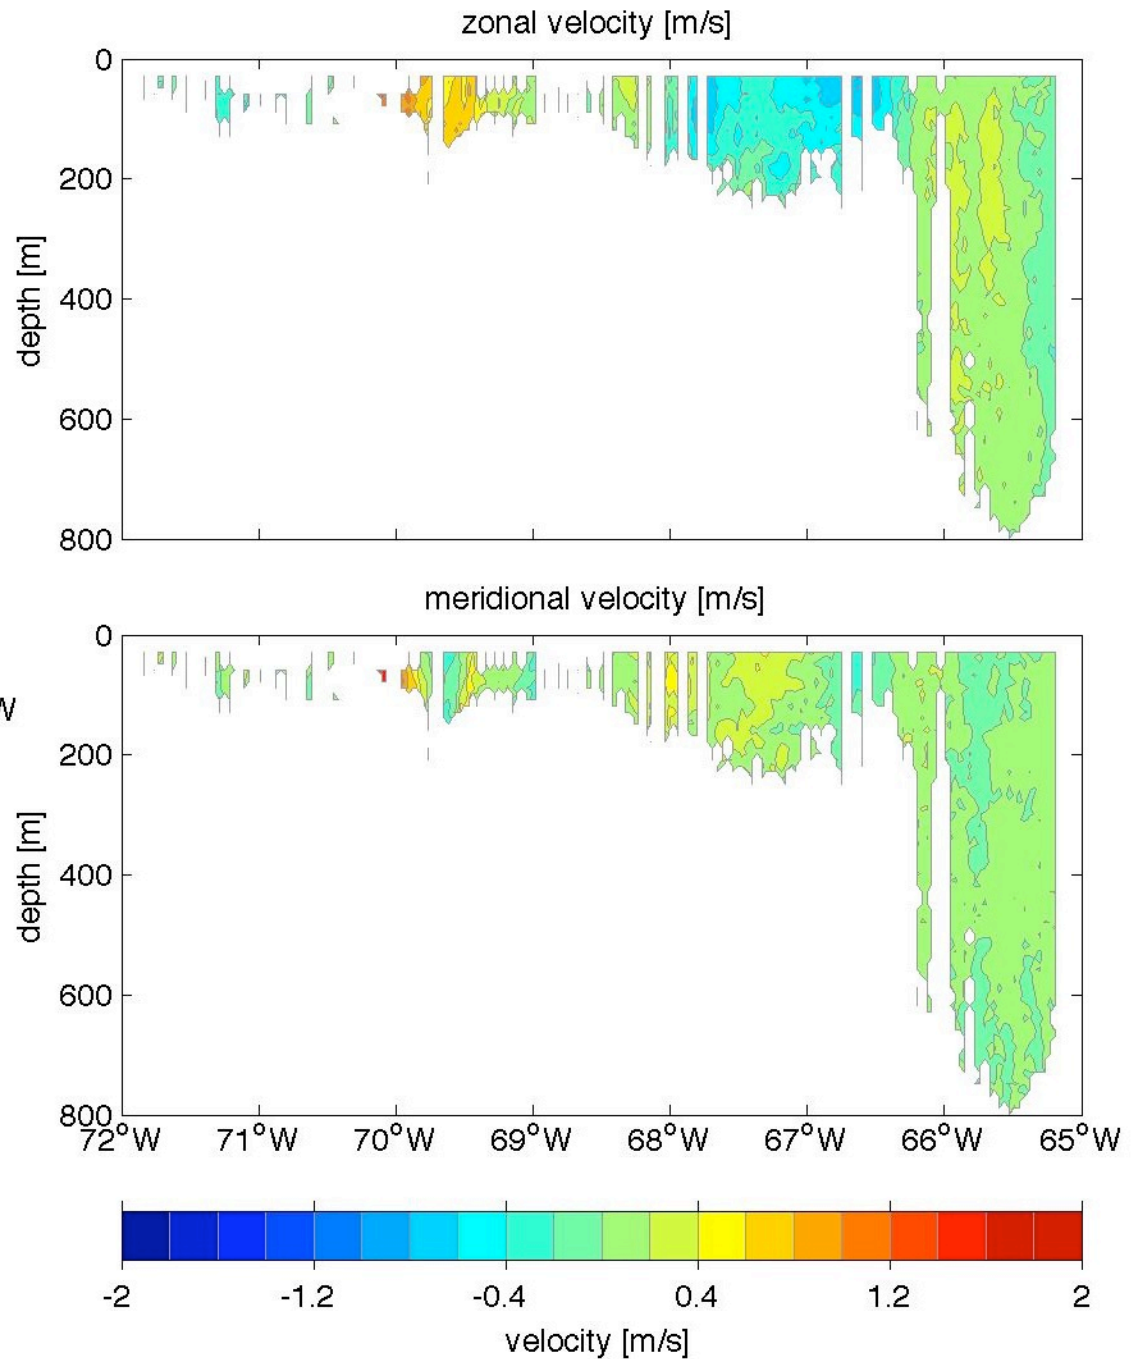

Voyage 1302 inbound
2005/06/28 to 2005/06/30
48 m depth

Voyage 1302 outbound
2005/06/25 to 2005/06/26
48 m depth

Voyage 1303 outbound
2005/07/02 to 2005/07/03
48 m depth

Voyage 1304 outbound
2005/07/09 to 2005/07/10
48 m depth

Voyage 1305 inbound
2005/07/18 to 2005/07/20
48 m depth

Voyage 1305 outbound
2005/07/16 to 2005/07/17
48 m depth

Voyage 1307 inbound
2005/08/02 to 2005/08/04
48 m depth

Voyage 1307 outbound
2005/07/30 to 2005/07/31
48 m depth

Voyage 1308 inbound
2005/08/09 to 2005/08/11
48 m depth

Voyage 1308 outbound
2005/08/06 to 2005/08/07
48 m depth

Voyage 1309 inbound
2005/08/16 to 2005/08/18
48 m depth

Voyage 1309 outbound
2005/08/13 to 2005/08/14
48 m depth