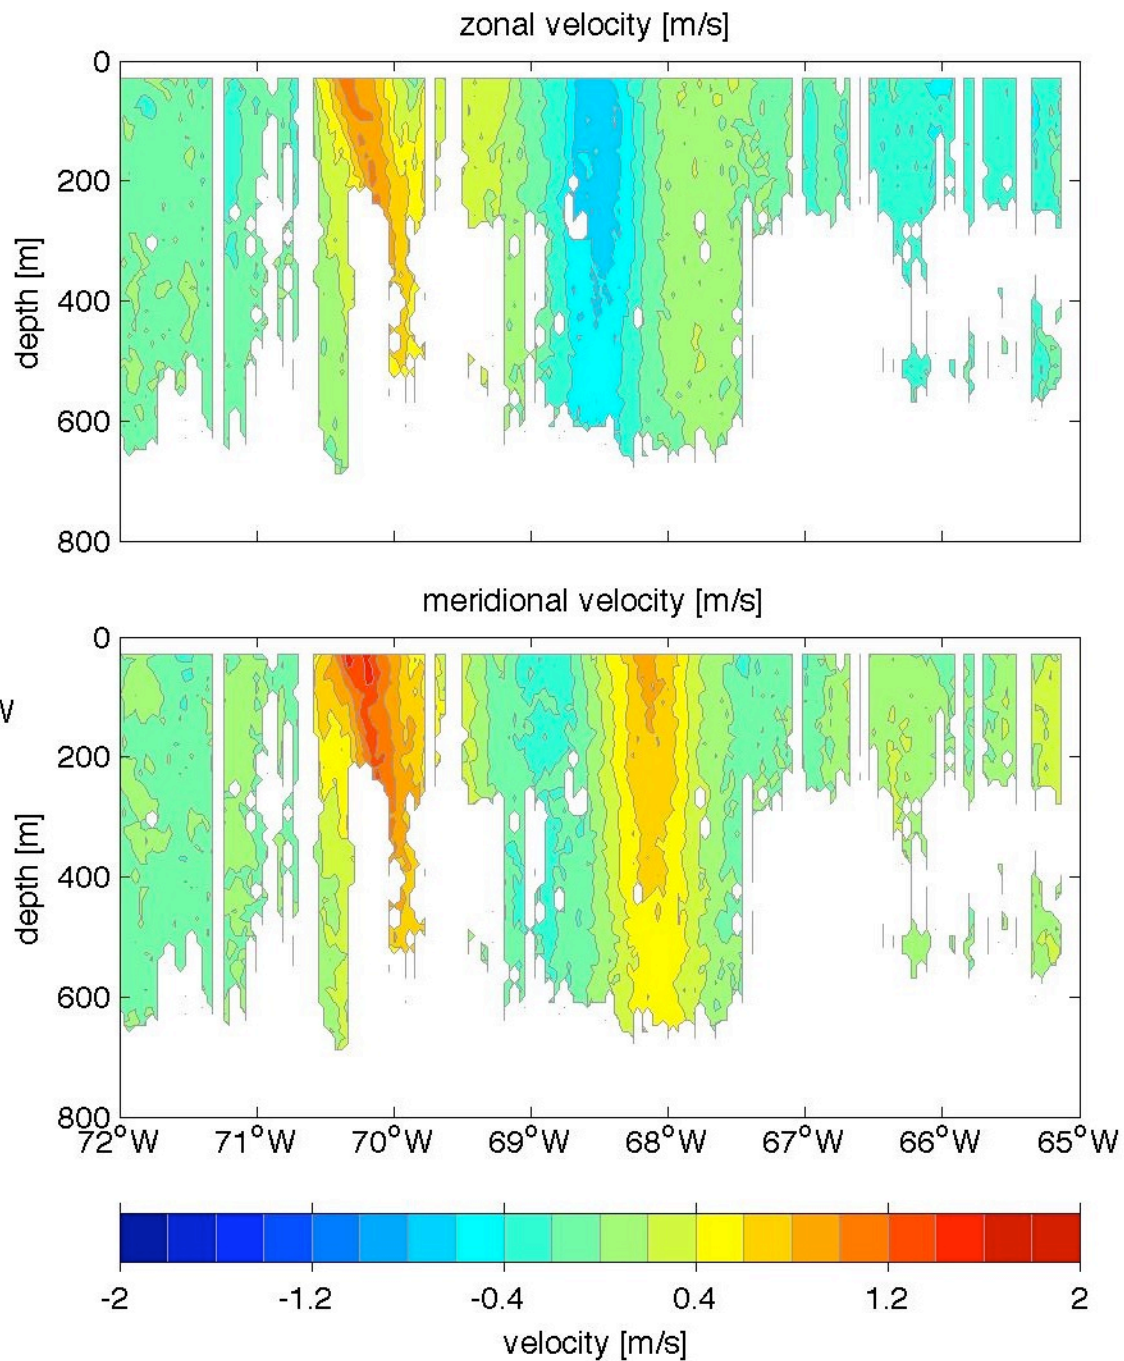

Voyage 1295 inbound
2005/05/11 to 2005/05/12
48 m depth

Voyage 1296 inbound
2005/05/17 to 2005/05/19
48 m depth

Voyage 1296 outbound
2005/05/14 to 2005/05/15
48 m depth

Voyage 1297 outbound
2005/05/21 to 2005/05/22
48 m depth

Voyage 1299 outbound
2005/06/04 to 2005/06/05
48 m depth

Voyage 1300 inbound
2005/06/14 to 2005/06/16
48 m depth

Voyage 1300 outbound
2005/06/11 to 2005/06/12
48 m depth

Voyage 1301 outbound
2005/06/18 to 2005/06/19
48 m depth

Voyage 1302 inbound
2005/06/28 to 2005/06/30
48 m depth

Voyage 1302 outbound
2005/06/25 to 2005/06/26
48 m depth

Voyage 1303 outbound
2005/07/02 to 2005/07/03
48 m depth

Voyage 1304 outbound
2005/07/09 to 2005/07/10
48 m depth