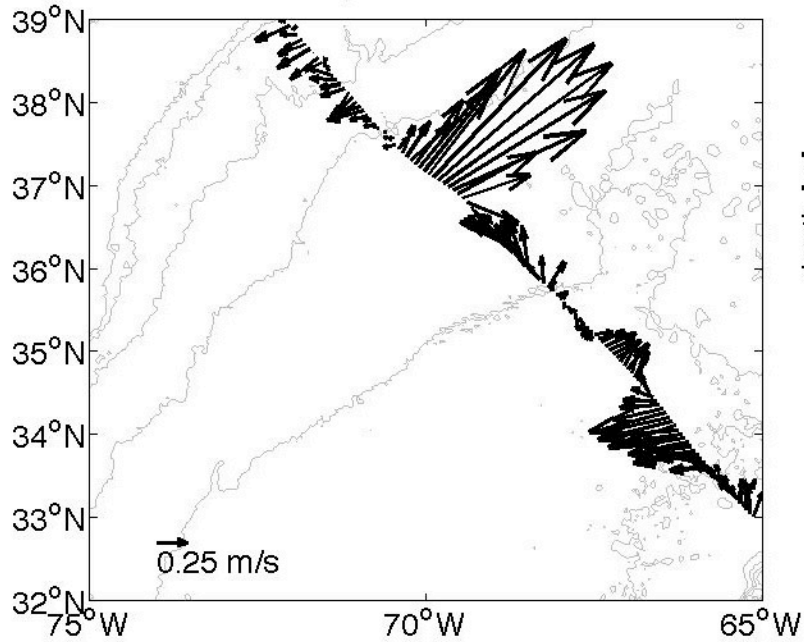

Voyage 1302 inbound
2005/06/28 to 2005/06/30
48 m depth

Voyage 1302 outbound
2005/06/25 to 2005/06/26
48 m depth

Voyage 1303 outbound
2005/07/02 to 2005/07/03
48 m depth

Voyage 1304 outbound
2005/07/09 to 2005/07/10
48 m depth