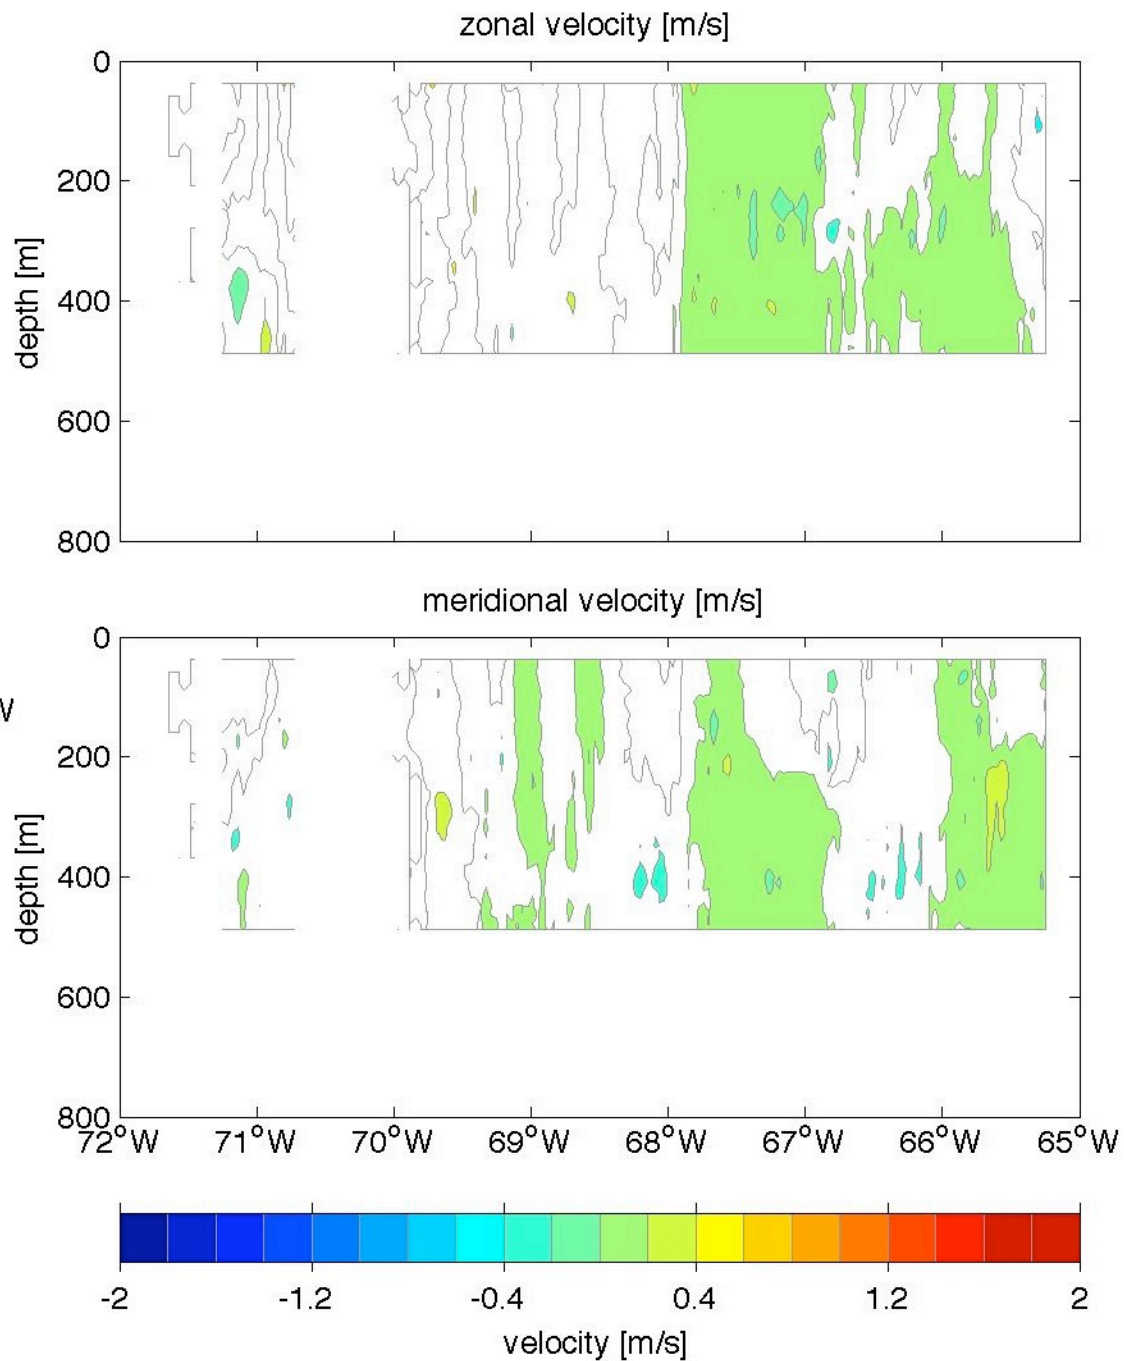

Voyage 1277 outbound
2005/01/01 to 2005/01/03
48 m depth

Voyage 1278 inbound
2005/01/13 to 2005/01/14
48 m depth

Voyage 1278 outbound
2005/01/09 to 2005/01/10
48 m depth

Voyage 1279 outbound
2005/01/16 to 2005/01/17
48 m depth

Voyage 1280 outbound
2005/01/23 to 2005/01/24
48 m depth

Voyage 1281 outbound
2005/01/30 to 2005/01/31
48 m depth

Voyage 1282 inbound
2005/02/10 to 2005/02/11
48 m depth

Voyage 1284 outbound
2005/02/20 to 2005/02/21
48 m depth

Voyage 1286 outbound
2005/03/06 to 2005/03/07
48 m depth

Voyage 1288 outbound
2005/03/19 to 2005/03/20
48 m depth

Voyage 1289 outbound
2005/03/25 to 2005/03/27
48 m depth

Voyage 1294 outbound
2005/04/30 to 2005/05/01
48 m depth

Voyage 1295 inbound
2005/05/11 to 2005/05/12
48 m depth

Voyage 1296 inbound
2005/05/17 to 2005/05/19
48 m depth

Voyage 1296 outbound
2005/05/14 to 2005/05/15
48 m depth

Voyage 1297 outbound
2005/05/21 to 2005/05/22
48 m depth