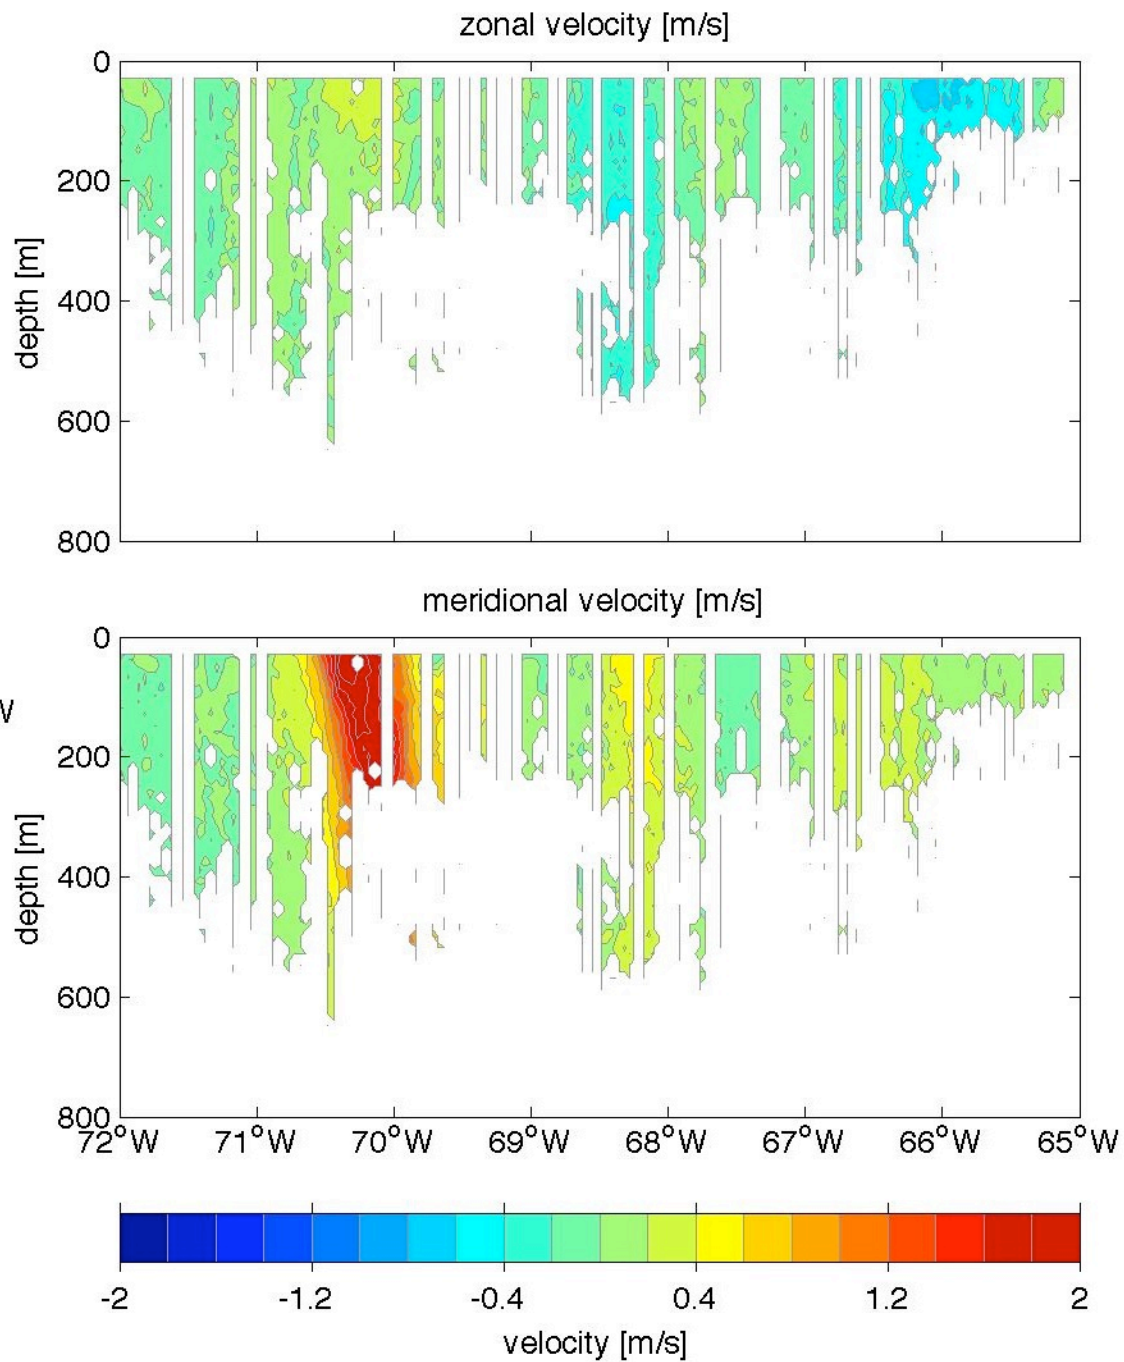

Voyage 1295 inbound
2005/05/11 to 2005/05/12
48 m depth

Voyage 1296 inbound
2005/05/17 to 2005/05/19
48 m depth

Voyage 1296 outbound
2005/05/14 to 2005/05/15
48 m depth

Voyage 1297 outbound
2005/05/21 to 2005/05/22
48 m depth

Voyage 1299 outbound
2005/06/04 to 2005/06/05
48 m depth

Voyage 1300 inbound
2005/06/14 to 2005/06/16
48 m depth

Voyage 1300 outbound
2005/06/11 to 2005/06/12
48 m depth

Voyage 1301 outbound
2005/06/18 to 2005/06/19
48 m depth

Voyage 1302 inbound
2005/06/28 to 2005/06/30
48 m depth

Voyage 1302 outbound
2005/06/25 to 2005/06/26
48 m depth

Voyage 1303 outbound
2005/07/02 to 2005/07/03
48 m depth

Voyage 1304 outbound
2005/07/09 to 2005/07/10
48 m depth