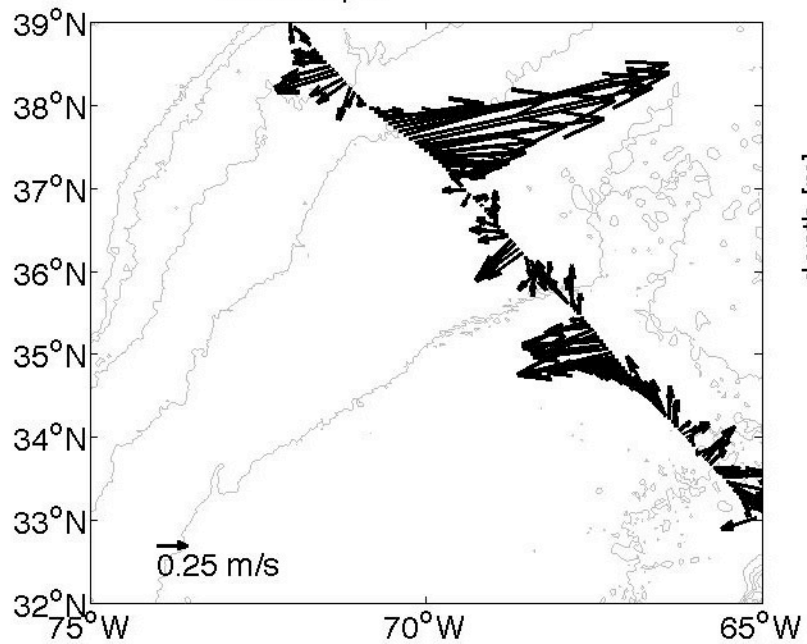

Voyage 1277 outbound
2005/01/01 to 2005/01/03
48 m depth

Voyage 1278 inbound
2005/01/13 to 2005/01/14
48 m depth

Voyage 1278 outbound
2005/01/09 to 2005/01/10
48 m depth

Voyage 1279 outbound
2005/01/16 to 2005/01/17
48 m depth