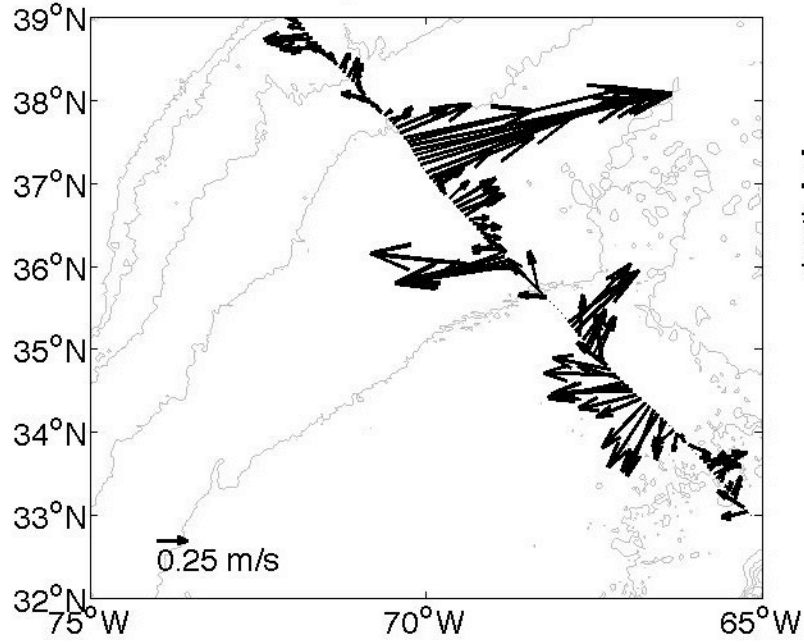

Voyage 1309 inbound
2005/08/16 to 2005/08/18
48 m depth