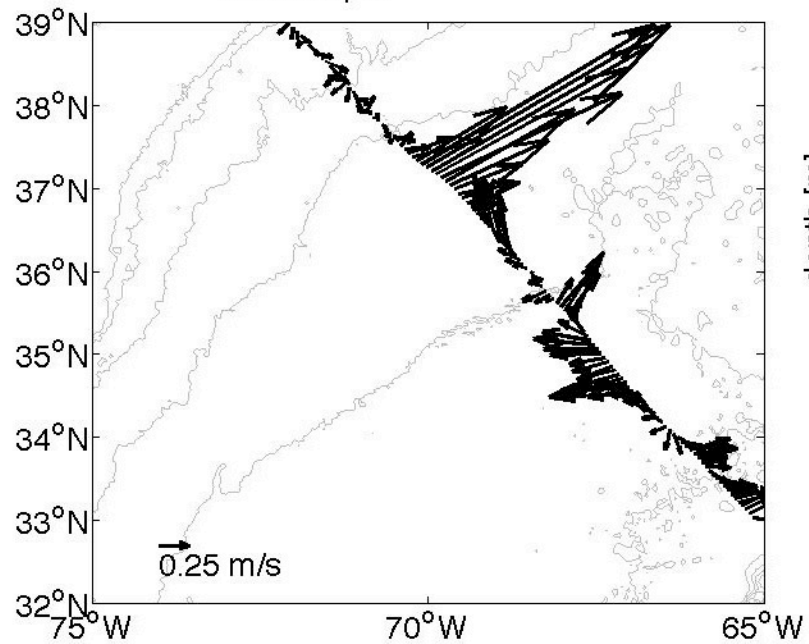

Voyage 1305 inbound
2005/07/18 to 2005/07/20
48 m depth

Voyage 1305 outbound
2005/07/16 to 2005/07/17
48 m depth

Voyage 1307 inbound
2005/08/02 to 2005/08/04
48 m depth

Voyage 1307 outbound
2005/07/30 to 2005/07/31
48 m depth