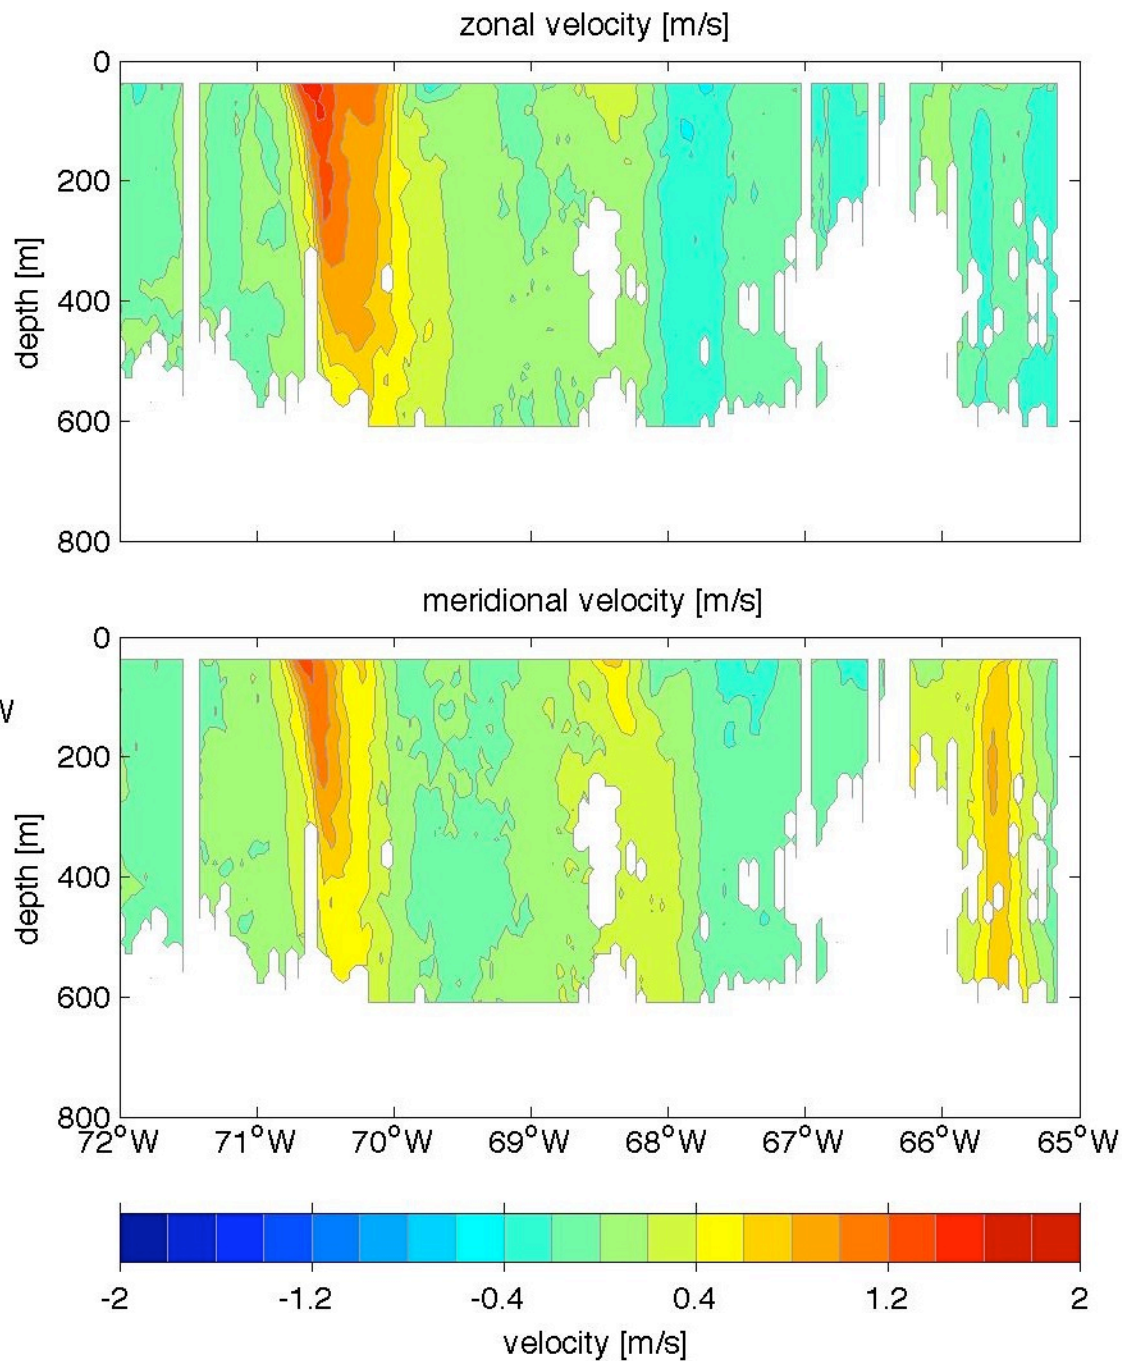

Voyage 1308 inbound
2005/08/09 to 2005/08/11
48 m depth

Voyage 1308 outbound
2005/08/06 to 2005/08/07
48 m depth

Voyage 1309 inbound
2005/08/16 to 2005/08/18
48 m depth

Voyage 1309 outbound
2005/08/13 to 2005/08/14
48 m depth

Voyage 1312 outbound
2005/09/03 to 2005/09/04
48 m depth

Voyage 1314 inbound
2005/09/20 to 2005/09/21
48 m depth

Voyage 1314 outbound
2005/09/17 to 2005/09/19
48 m depth

Voyage 1324 inbound
2005/11/29 to 2005/11/30
48 m depth