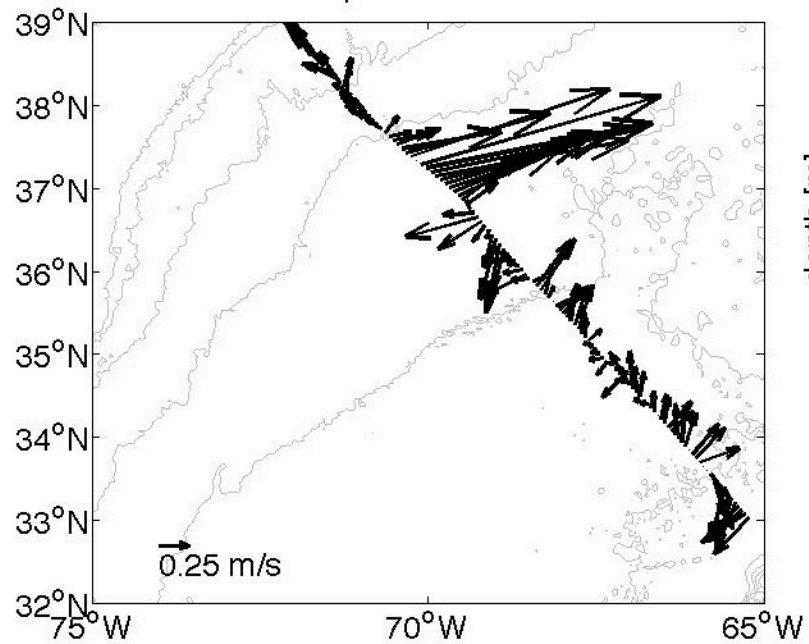

Voyage 1288 outbound
2005/03/19 to 2005/03/20
48 m depth