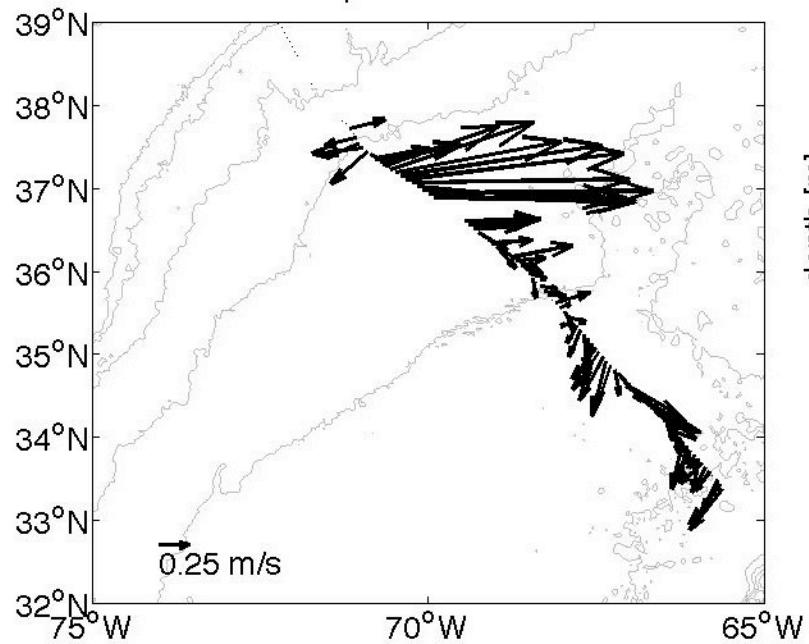

Voyage 1295 inbound
2005/05/11 to 2005/05/12
48 m depth

Voyage 1296 inbound
2005/05/17 to 2005/05/19
48 m depth

Voyage 1296 outbound
2005/05/14 to 2005/05/15
48 m depth

Voyage 1297 outbound
2005/05/21 to 2005/05/22
48 m depth