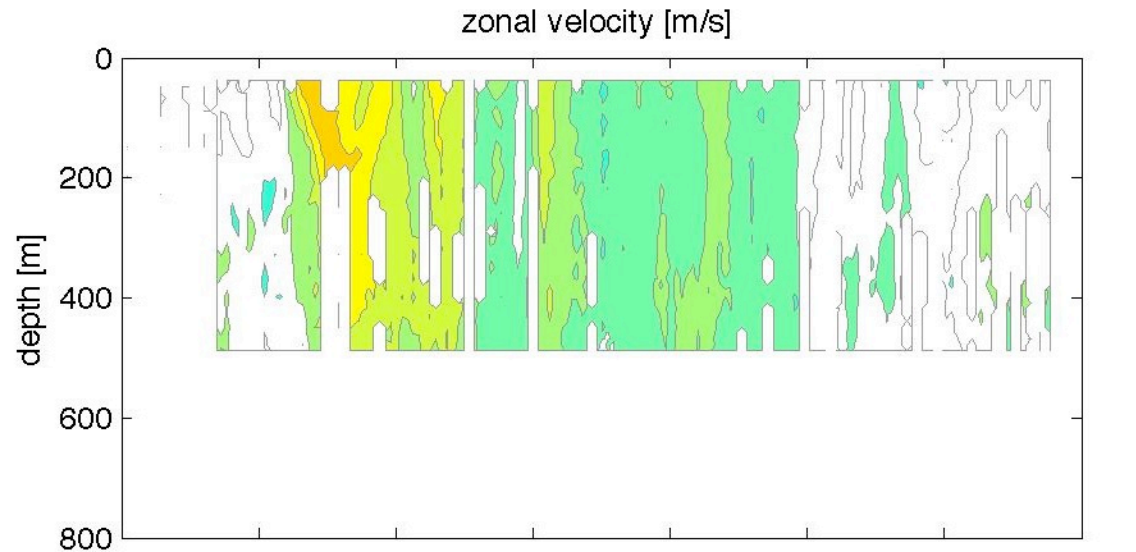

Voyage 1277 outbound
2005/01/01 to 2005/01/03
48 m depth

Voyage 1278 inbound
2005/01/13 to 2005/01/14
48 m depth

Voyage 1278 outbound
2005/01/09 to 2005/01/10
48 m depth

Voyage 1279 outbound
2005/01/16 to 2005/01/17
48 m depth

Voyage 1280 outbound
2005/01/23 to 2005/01/24
48 m depth

Voyage 1281 outbound
2005/01/30 to 2005/01/31
48 m depth

Voyage 1282 inbound
2005/02/10 to 2005/02/11
48 m depth

Voyage 1284 outbound
2005/02/20 to 2005/02/21
48 m depth

Voyage 1286 outbound
2005/03/06 to 2005/03/07
48 m depth

Voyage 1288 outbound
2005/03/19 to 2005/03/20
48 m depth

Voyage 1289 outbound
2005/03/25 to 2005/03/27
48 m depth

Voyage 1294 outbound
2005/04/30 to 2005/05/01
48 m depth