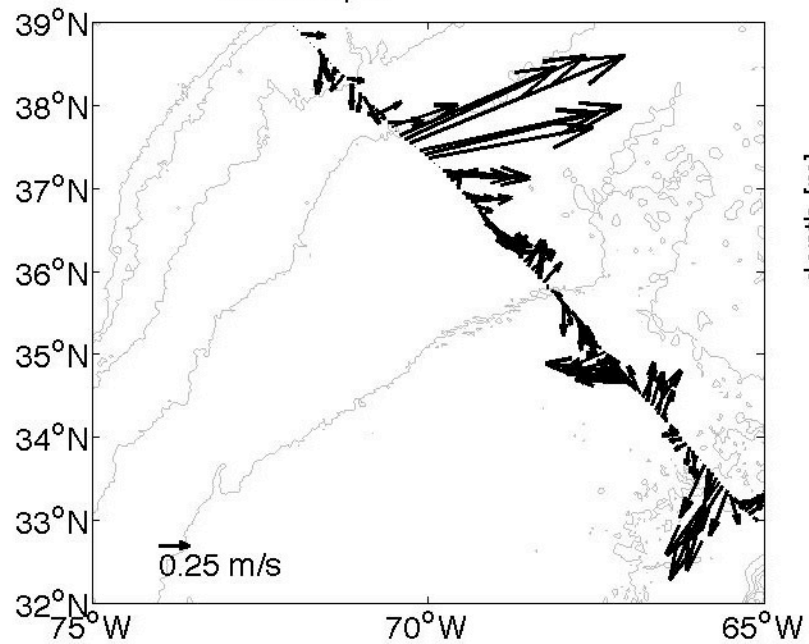

Voyage 1299 outbound
2005/06/04 to 2005/06/05
48 m depth