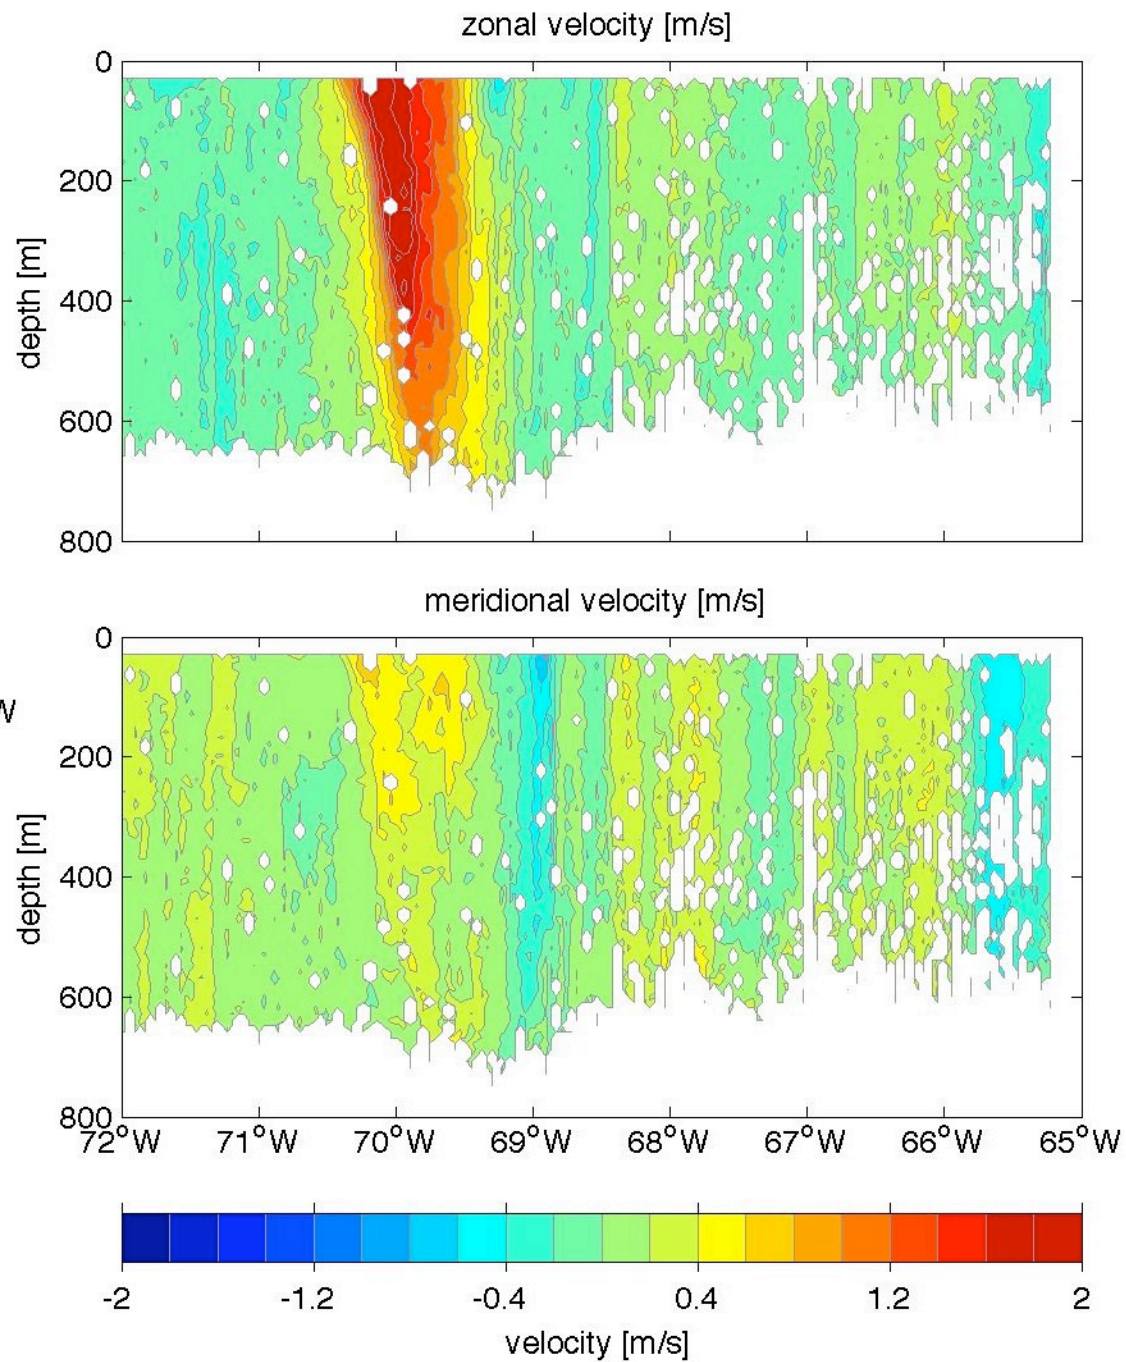

Voyage 1277 outbound
2005/01/01 to 2005/01/03
48 m depth

Voyage 1278 inbound
2005/01/13 to 2005/01/14
48 m depth

Voyage 1278 outbound
2005/01/09 to 2005/01/10
48 m depth

Voyage 1279 outbound
2005/01/16 to 2005/01/17
48 m depth

Voyage 1280 outbound
2005/01/23 to 2005/01/24
48 m depth

Voyage 1281 outbound
2005/01/30 to 2005/01/31
48 m depth

Voyage 1282 inbound
2005/02/10 to 2005/02/11
48 m depth

Voyage 1284 outbound
2005/02/20 to 2005/02/21
48 m depth

Voyage 1286 outbound
2005/03/06 to 2005/03/07
48 m depth

Voyage 1288 outbound
2005/03/19 to 2005/03/20
48 m depth

Voyage 1289 outbound
2005/03/25 to 2005/03/27
48 m depth

Voyage 1294 outbound
2005/04/30 to 2005/05/01
48 m depth