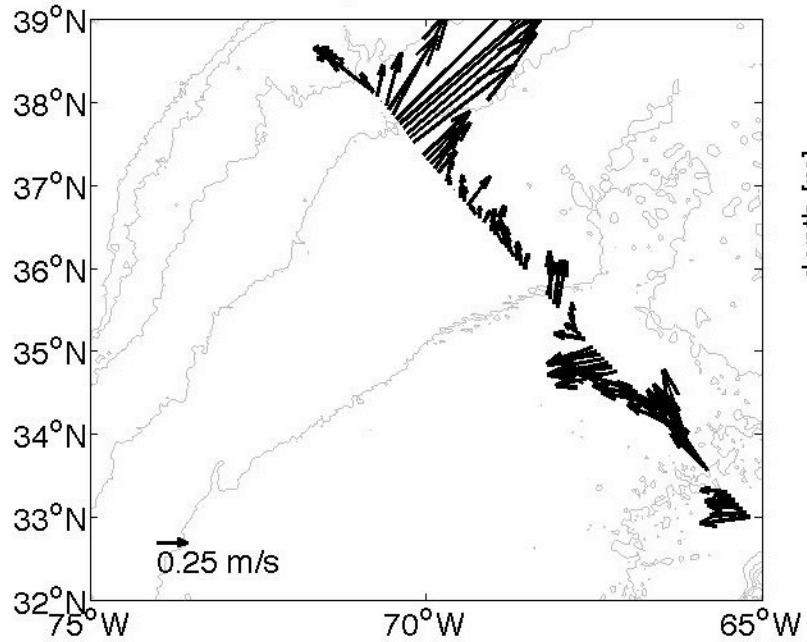

Voyage 1308 inbound
2005/08/09 to 2005/08/11
48 m depth

Voyage 1308 outbound
2005/08/06 to 2005/08/07
48 m depth

Voyage 1309 inbound
2005/08/16 to 2005/08/18
48 m depth

Voyage 1309 outbound
2005/08/13 to 2005/08/14
48 m depth

Voyage 1312 outbound
2005/09/03 to 2005/09/04
48 m depth

Voyage 1314 inbound
2005/09/20 to 2005/09/21
48 m depth

Voyage 1314 outbound
2005/09/17 to 2005/09/19
48 m depth

Voyage 1324 inbound
2005/11/29 to 2005/11/30
48 m depth