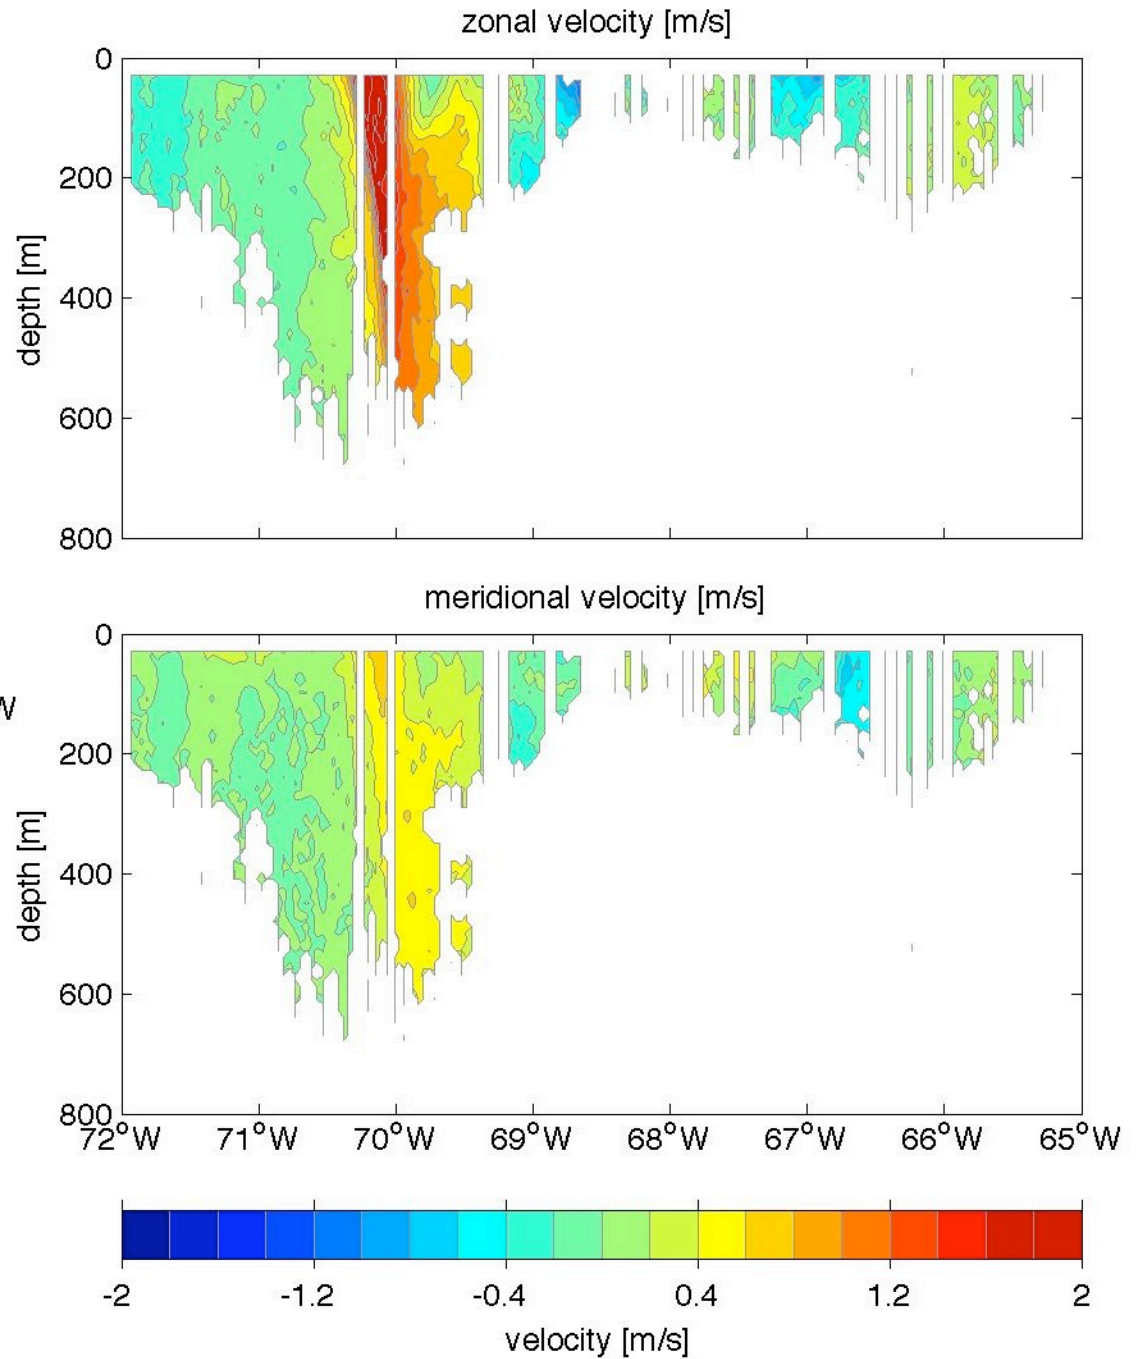

Voyage 1302 inbound
2005/06/28 to 2005/06/30
48 m depth

Voyage 1302 outbound
2005/06/25 to 2005/06/26
48 m depth

Voyage 1303 outbound
2005/07/02 to 2005/07/03
48 m depth

Voyage 1304 outbound
2005/07/09 to 2005/07/10
48 m depth

Voyage 1305 inbound
2005/07/18 to 2005/07/20
48 m depth

Voyage 1305 outbound
2005/07/16 to 2005/07/17
48 m depth

Voyage 1307 inbound
2005/08/02 to 2005/08/04
48 m depth

Voyage 1307 outbound
2005/07/30 to 2005/07/31
48 m depth

Voyage 1308 inbound
2005/08/09 to 2005/08/11
48 m depth

Voyage 1308 outbound
2005/08/06 to 2005/08/07
48 m depth

Voyage 1309 inbound
2005/08/16 to 2005/08/18
48 m depth

Voyage 1309 outbound
2005/08/13 to 2005/08/14
48 m depth

Voyage 1312 outbound
2005/09/03 to 2005/09/04
48 m depth

Voyage 1314 inbound
2005/09/20 to 2005/09/21
48 m depth

Voyage 1314 outbound
2005/09/17 to 2005/09/19
48 m depth

Voyage 1324 inbound
2005/11/29 to 2005/11/30
48 m depth