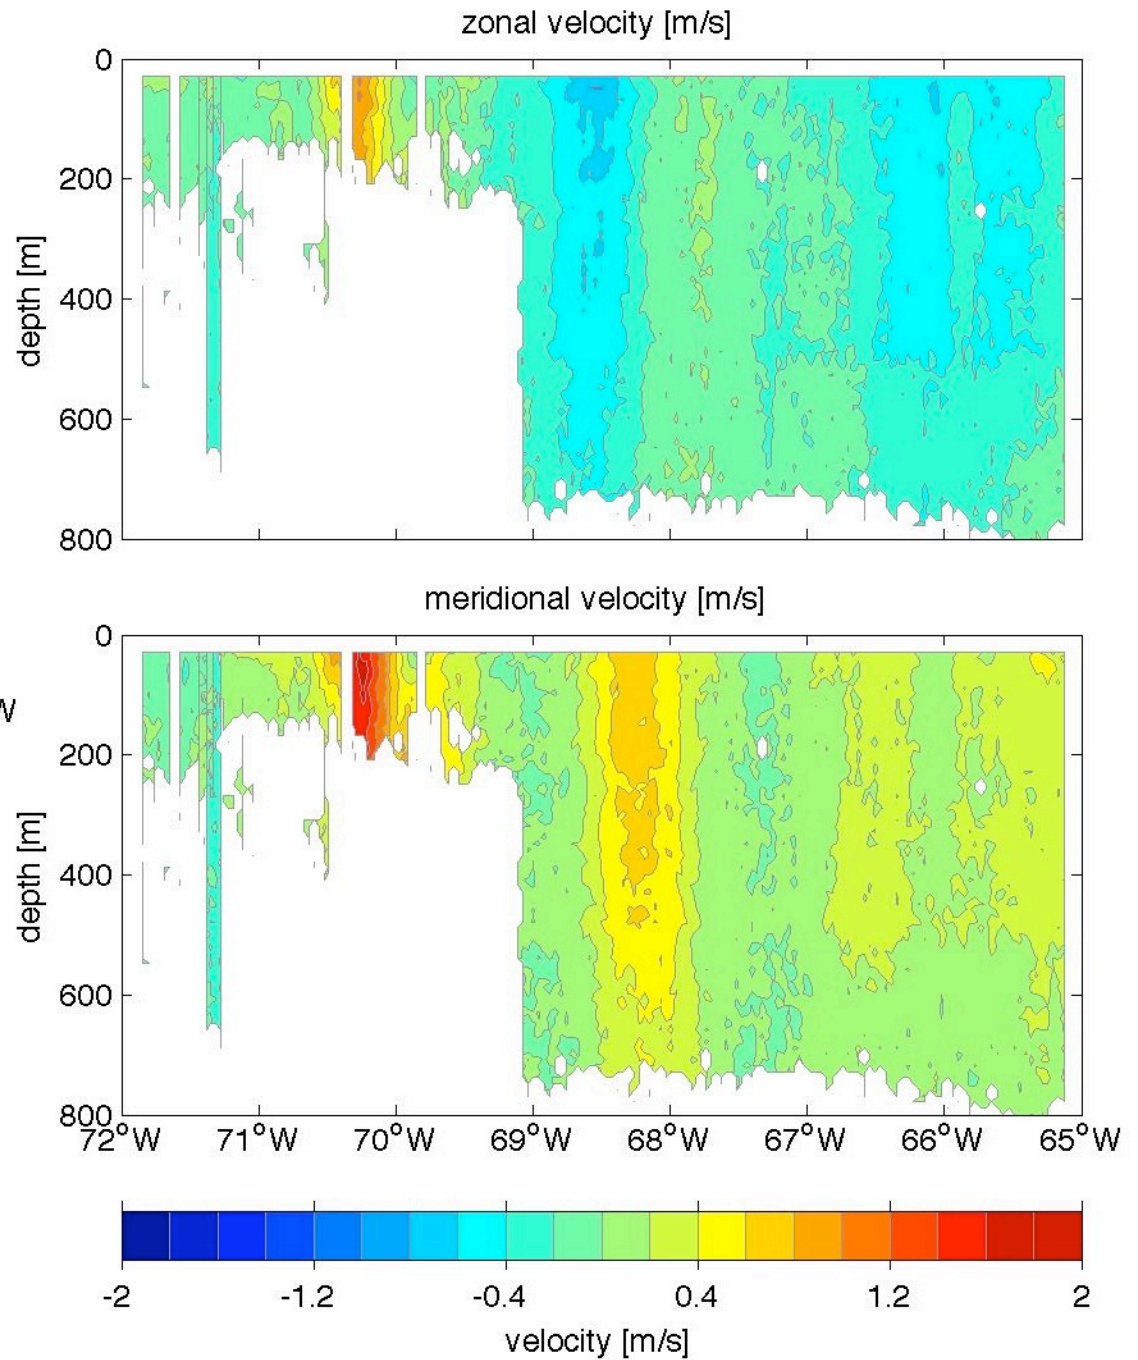

Voyage 1295 inbound
2005/05/11 to 2005/05/12
48 m depth

Voyage 1296 inbound
2005/05/17 to 2005/05/19
48 m depth

Voyage 1296 outbound
2005/05/14 to 2005/05/15
48 m depth

Voyage 1297 outbound
2005/05/21 to 2005/05/22
48 m depth

Voyage 1299 outbound
2005/06/04 to 2005/06/05
48 m depth

Voyage 1300 inbound
2005/06/14 to 2005/06/16
48 m depth

Voyage 1300 outbound
2005/06/11 to 2005/06/12
48 m depth

Voyage 1301 outbound
2005/06/18 to 2005/06/19
48 m depth

Voyage 1302 inbound
2005/06/28 to 2005/06/30
48 m depth

Voyage 1302 outbound
2005/06/25 to 2005/06/26
48 m depth

Voyage 1303 outbound
2005/07/02 to 2005/07/03
48 m depth

Voyage 1304 outbound
2005/07/09 to 2005/07/10
48 m depth