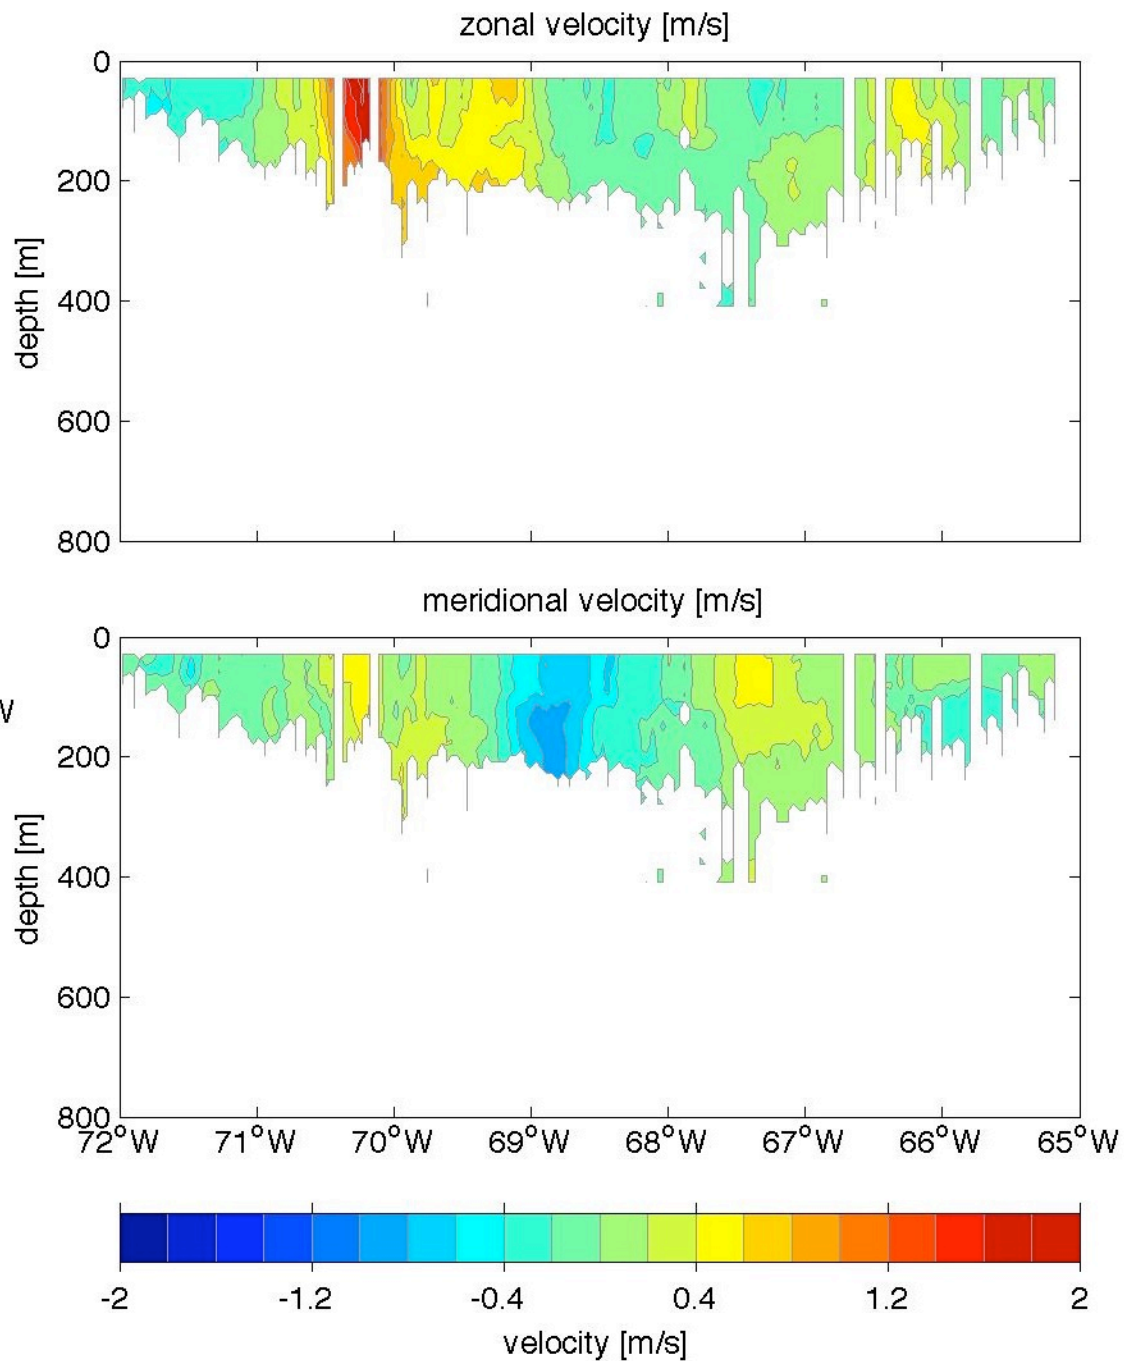

Voyage 1308 inbound
2005/08/09 to 2005/08/11
48 m depth

Voyage 1308 outbound
2005/08/06 to 2005/08/07
48 m depth

Voyage 1309 inbound
2005/08/16 to 2005/08/18
48 m depth

Voyage 1309 outbound
2005/08/13 to 2005/08/14
48 m depth

Voyage 1312 outbound
2005/09/03 to 2005/09/04
48 m depth

Voyage 1314 inbound
2005/09/20 to 2005/09/21
48 m depth

Voyage 1314 outbound
2005/09/17 to 2005/09/19
48 m depth

Voyage 1324 inbound
2005/11/29 to 2005/11/30
48 m depth

Voyage 1324 outbound
2005/11/26 to 2005/11/27
48 m depth