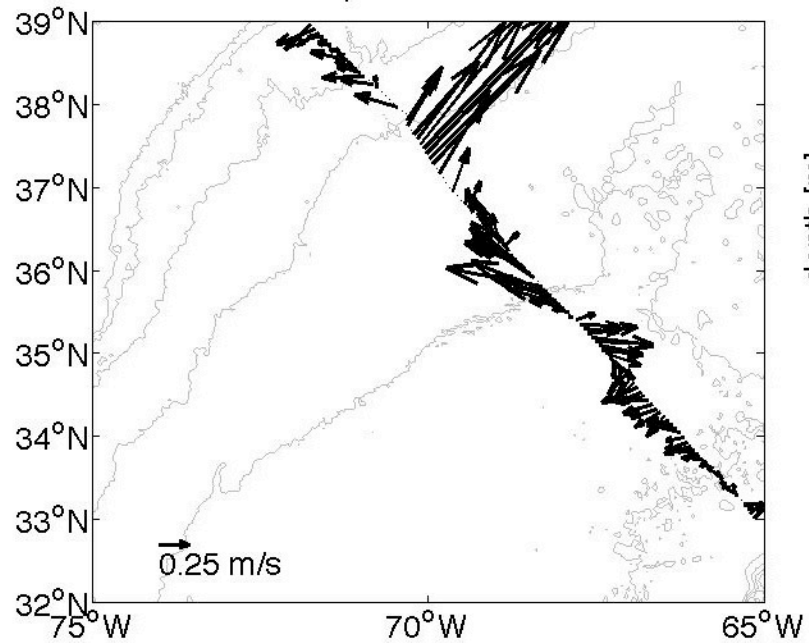

Voyage 1305 inbound
2005/07/18 to 2005/07/20
48 m depth