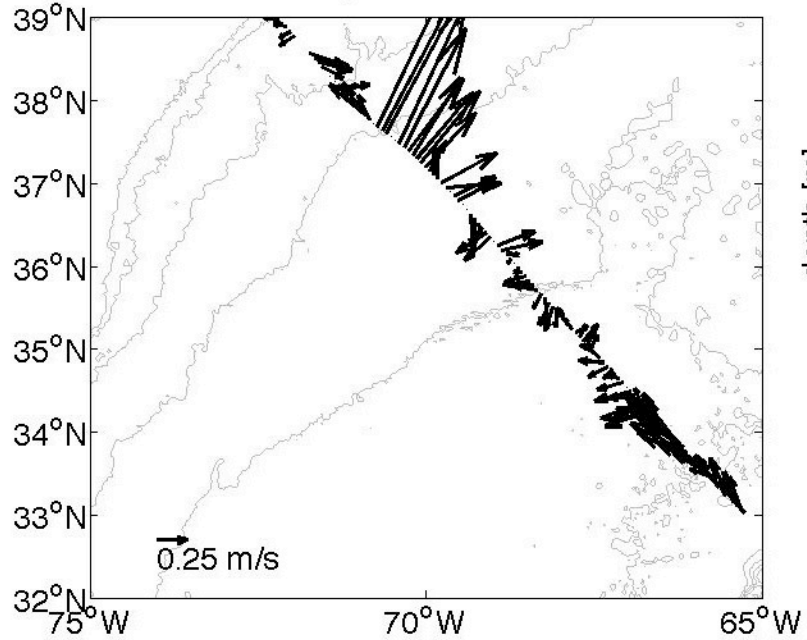

Voyage 1280 outbound
2005/01/23 to 2005/01/24
48 m depth

Voyage 1281 outbound
2005/01/30 to 2005/01/31
48 m depth

Voyage 1282 inbound
2005/02/10 to 2005/02/11
48 m depth

Voyage 1284 outbound
2005/02/20 to 2005/02/21
48 m depth