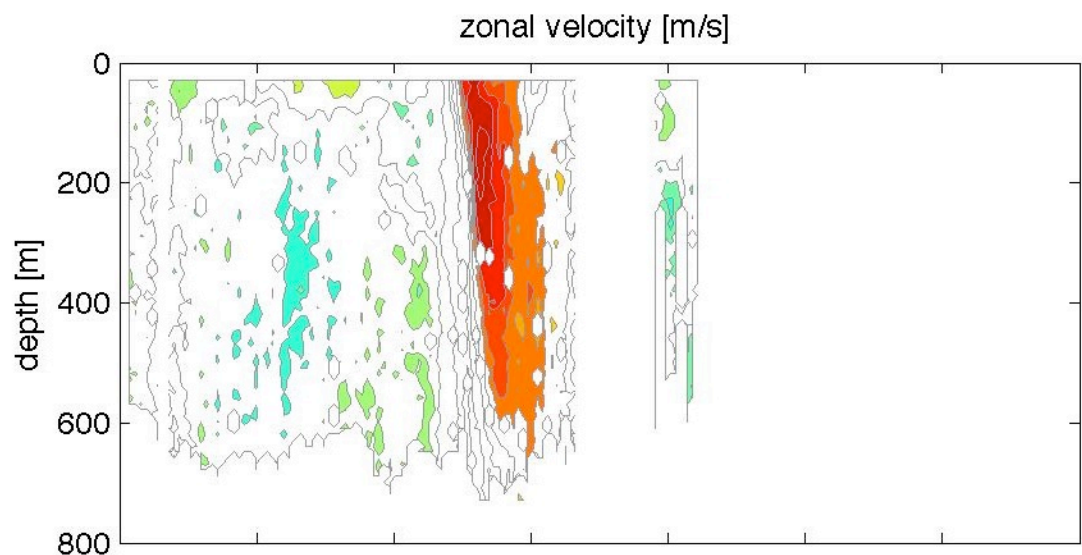

Voyage 1286 outbound
2005/03/06 to 2005/03/07
48 m depth

Voyage 1288 outbound
2005/03/19 to 2005/03/20
48 m depth

Voyage 1289 outbound
2005/03/25 to 2005/03/27
48 m depth

Voyage 1294 outbound
2005/04/30 to 2005/05/01
48 m depth

Voyage 1295 inbound
2005/05/11 to 2005/05/12
48 m depth

Voyage 1296 inbound
2005/05/17 to 2005/05/19
48 m depth

Voyage 1296 outbound
2005/05/14 to 2005/05/15
48 m depth

Voyage 1297 outbound
2005/05/21 to 2005/05/22
48 m depth