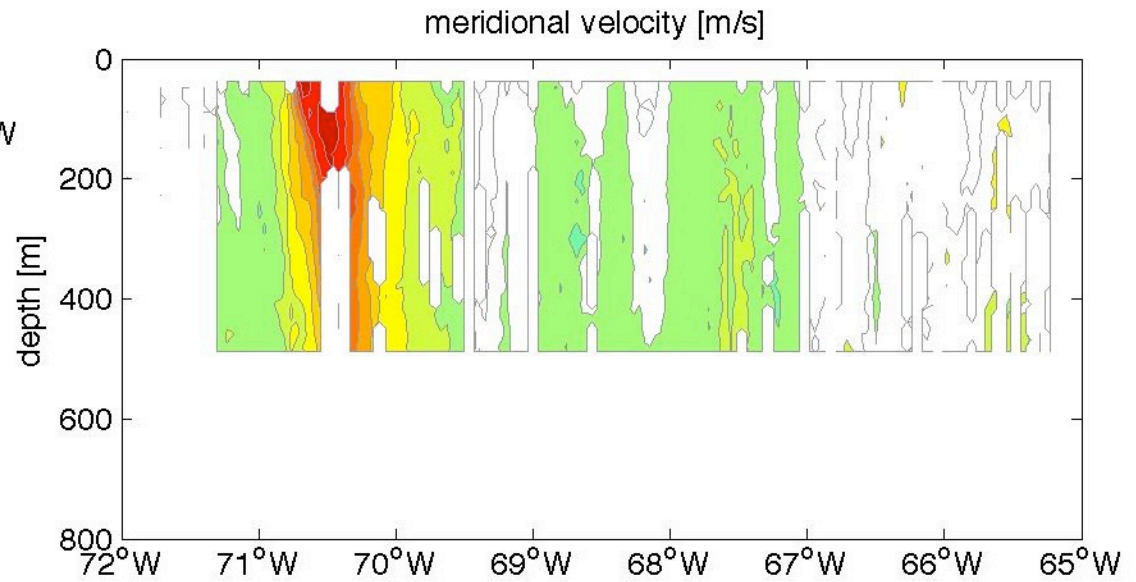

Voyage 1280 outbound
2005/01/23 to 2005/01/24
48 m depth

Voyage 1281 outbound
2005/01/30 to 2005/01/31
48 m depth

Voyage 1282 inbound
2005/02/10 to 2005/02/11
48 m depth

Voyage 1284 outbound
2005/02/20 to 2005/02/21
48 m depth

Voyage 1286 outbound
2005/03/06 to 2005/03/07
48 m depth

Voyage 1288 outbound
2005/03/19 to 2005/03/20
48 m depth

Voyage 1289 outbound
2005/03/25 to 2005/03/27
48 m depth

Voyage 1294 outbound
2005/04/30 to 2005/05/01
48 m depth