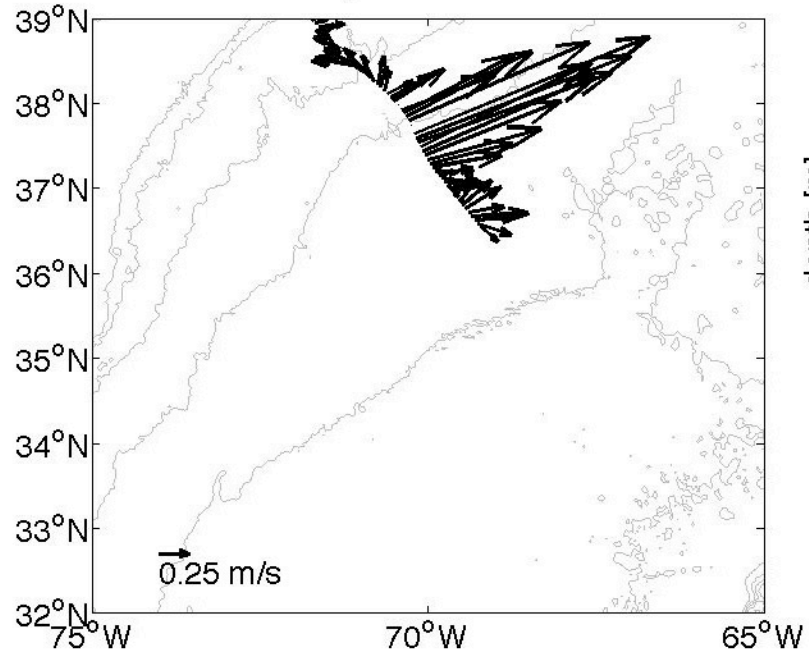

Voyage 1277 outbound
2005/01/01 to 2005/01/03
48 m depth

Voyage 1278 inbound
2005/01/13 to 2005/01/14
48 m depth

Voyage 1278 outbound
2005/01/09 to 2005/01/10
48 m depth

Voyage 1279 outbound
2005/01/16 to 2005/01/17
48 m depth