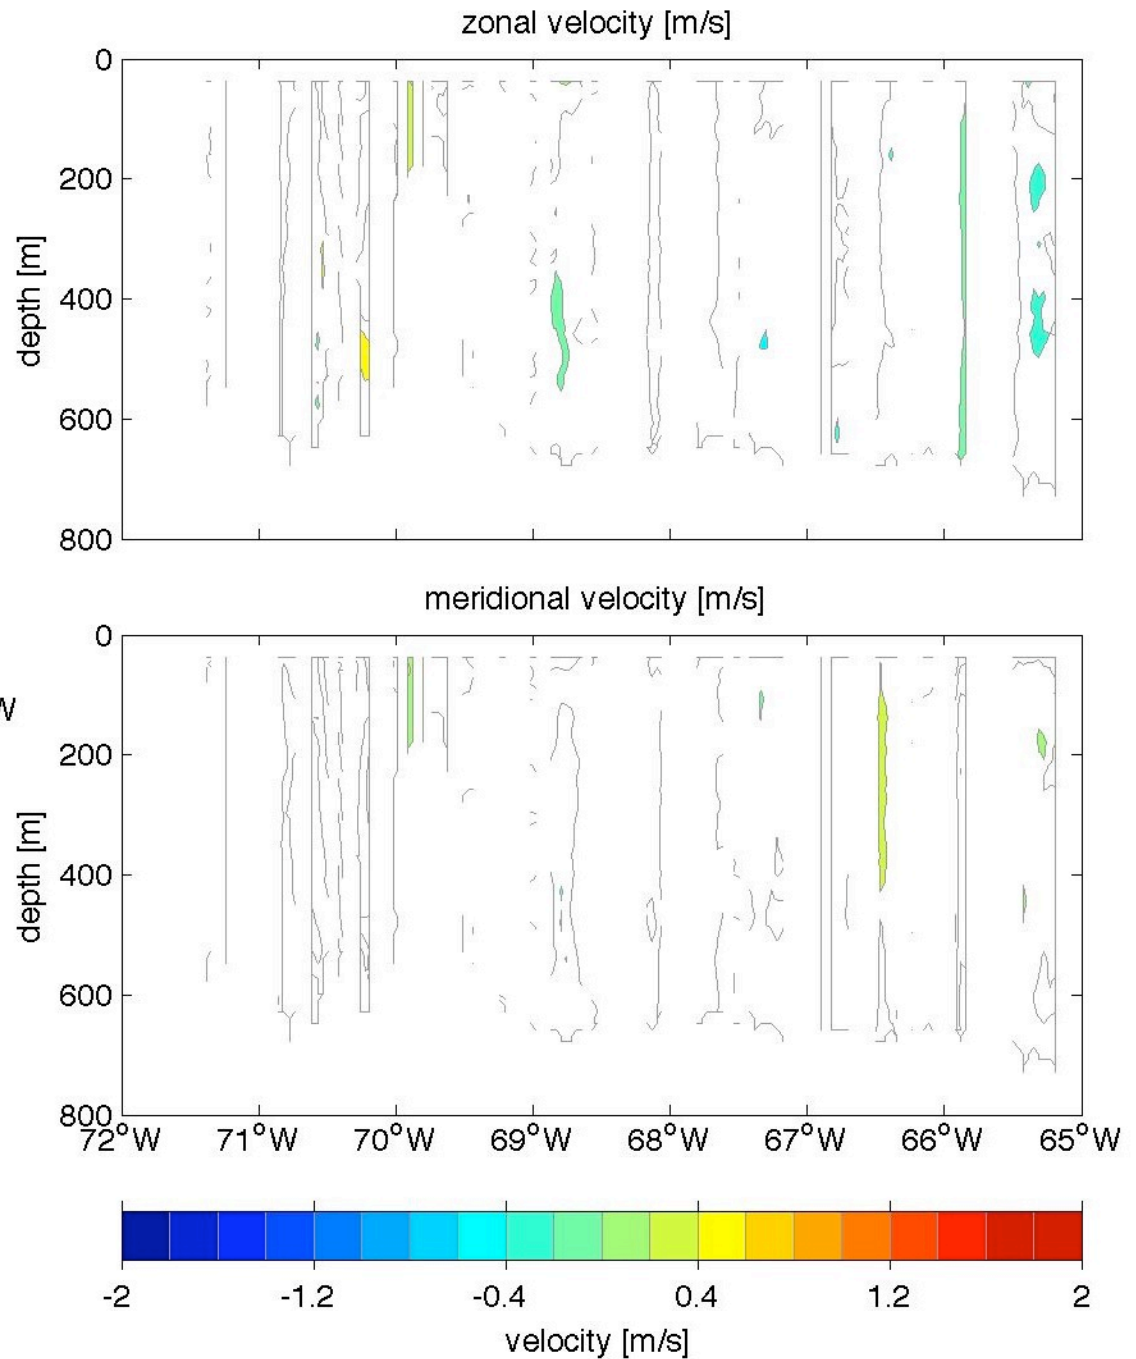

Voyage 1302 inbound
2005/06/28 to 2005/06/30
48 m depth

Voyage 1302 outbound
2005/06/25 to 2005/06/26
48 m depth

Voyage 1303 outbound
2005/07/02 to 2005/07/03
48 m depth

Voyage 1304 outbound
2005/07/09 to 2005/07/10
48 m depth

Voyage 1308 inbound
2005/08/09 to 2005/08/11
48 m depth

Voyage 1308 outbound
2005/08/06 to 2005/08/07
48 m depth

Voyage 1309 inbound
2005/08/16 to 2005/08/18
48 m depth

Voyage 1309 outbound
2005/08/13 to 2005/08/14
48 m depth

Voyage 1312 outbound
2005/09/03 to 2005/09/04
48 m depth

Voyage 1314 inbound
2005/09/20 to 2005/09/21
48 m depth

Voyage 1314 outbound
2005/09/17 to 2005/09/19
48 m depth

Voyage 1324 inbound
2005/11/29 to 2005/11/30
48 m depth

Voyage 1324 outbound
2005/11/26 to 2005/11/27
48 m depth