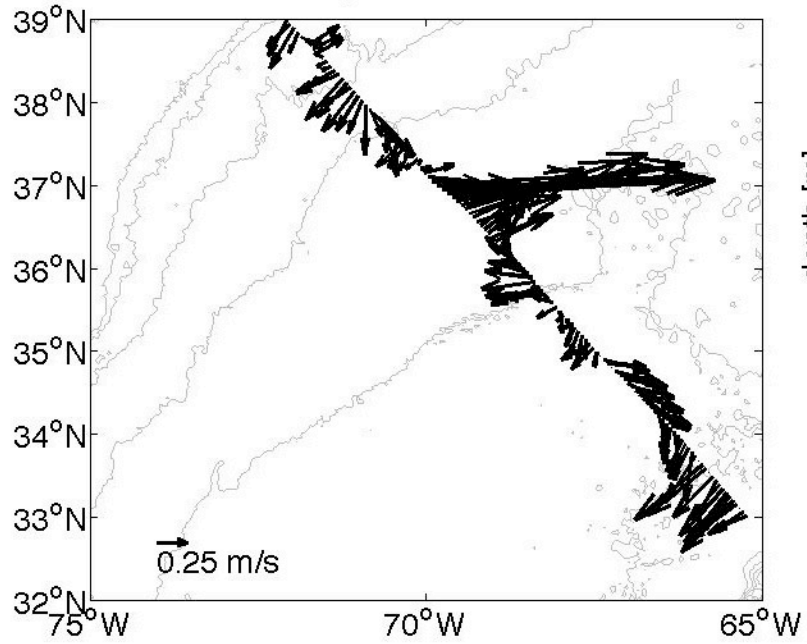

Voyage 1296 outbound
2005/05/14 to 2005/05/15
48 m depth