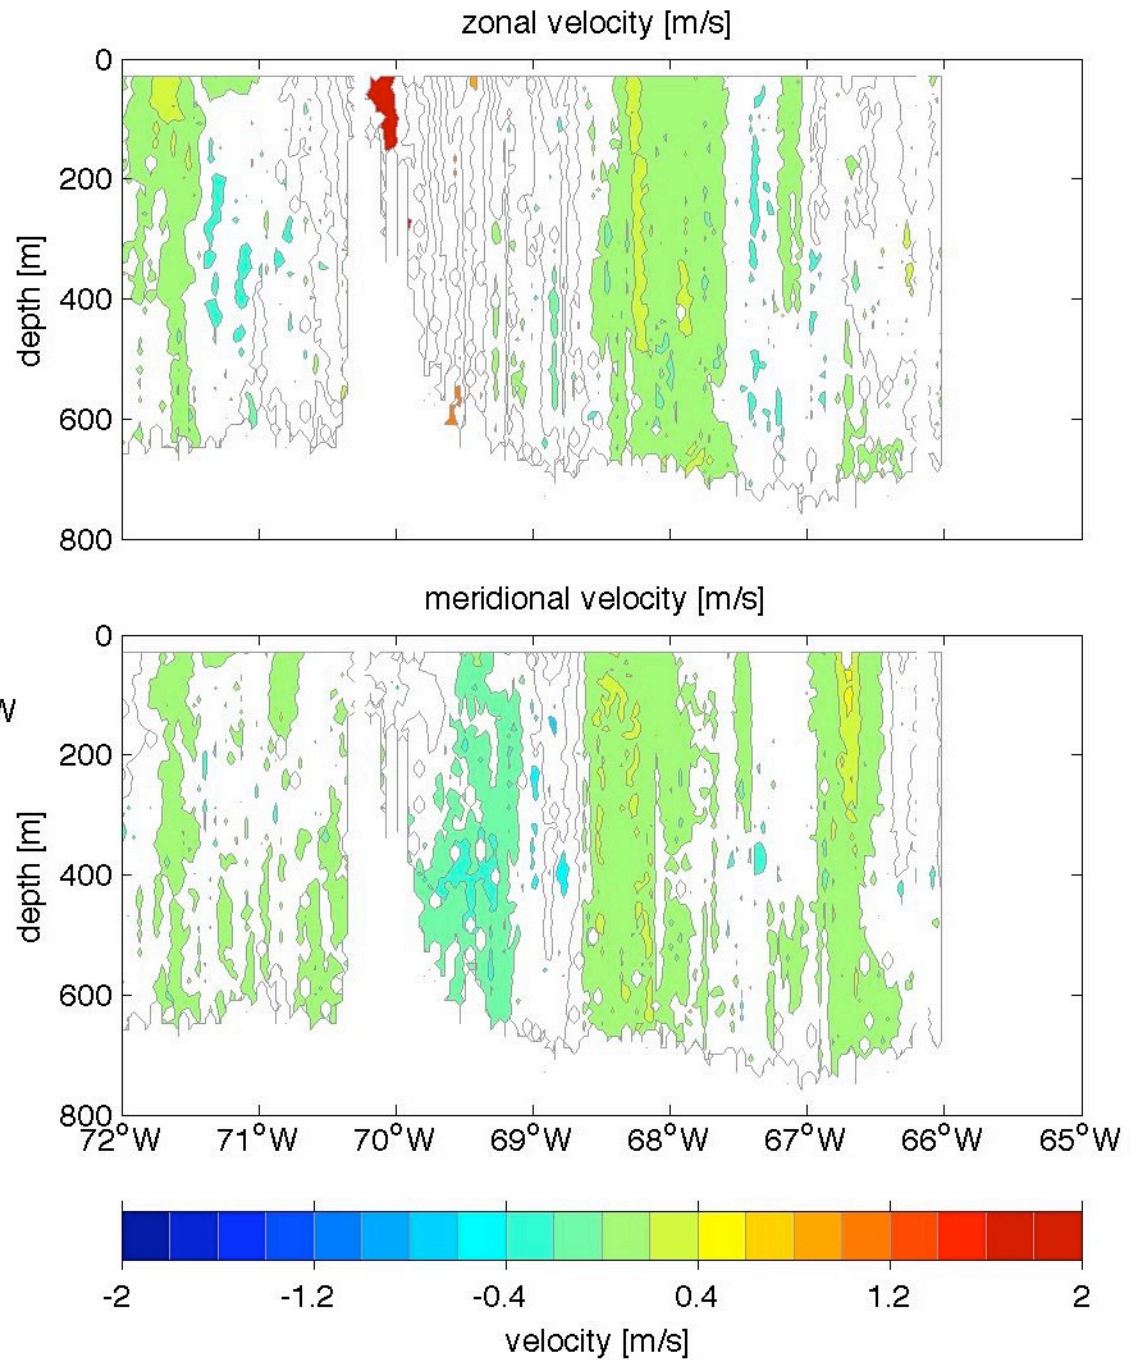

Voyage 1277 outbound
2005/01/01 to 2005/01/03
48 m depth

Voyage 1278 inbound
2005/01/13 to 2005/01/14
48 m depth

Voyage 1278 outbound
2005/01/09 to 2005/01/10
48 m depth

Voyage 1279 outbound
2005/01/16 to 2005/01/17
48 m depth

Voyage 1280 outbound
2005/01/23 to 2005/01/24
48 m depth

Voyage 1281 outbound
2005/01/30 to 2005/01/31
48 m depth

Voyage 1282 inbound
2005/02/10 to 2005/02/11
48 m depth

Voyage 1284 outbound
2005/02/20 to 2005/02/21
48 m depth

Voyage 1286 outbound
2005/03/06 to 2005/03/07
48 m depth

Voyage 1288 outbound
2005/03/19 to 2005/03/20
48 m depth

Voyage 1289 outbound
2005/03/25 to 2005/03/27
48 m depth

Voyage 1294 outbound
2005/04/30 to 2005/05/01
48 m depth

Voyage 1295 inbound
2005/05/11 to 2005/05/12
48 m depth

Voyage 1296 inbound
2005/05/17 to 2005/05/19
48 m depth

Voyage 1296 outbound
2005/05/14 to 2005/05/15
48 m depth

Voyage 1297 outbound
2005/05/21 to 2005/05/22
48 m depth