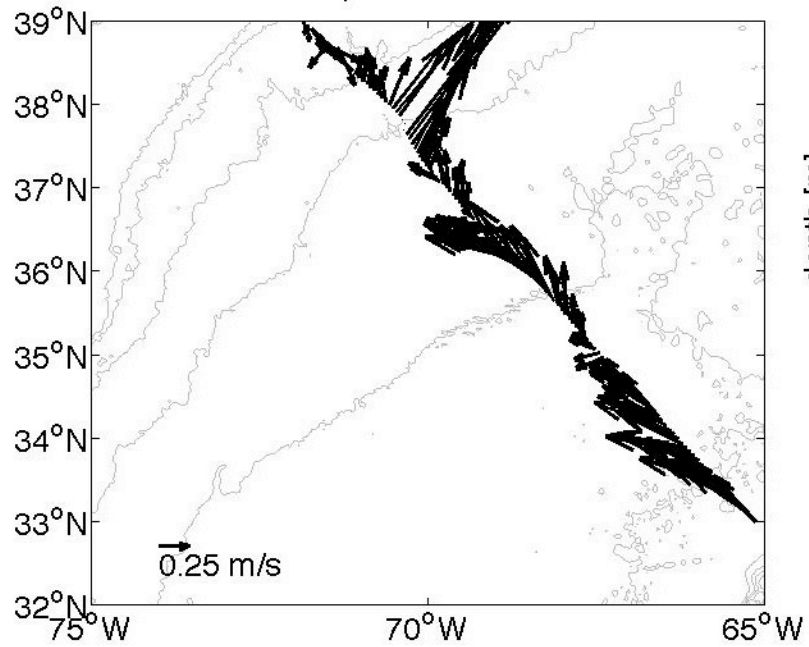

Voyage 1302 inbound
2005/06/28 to 2005/06/30
48 m depth