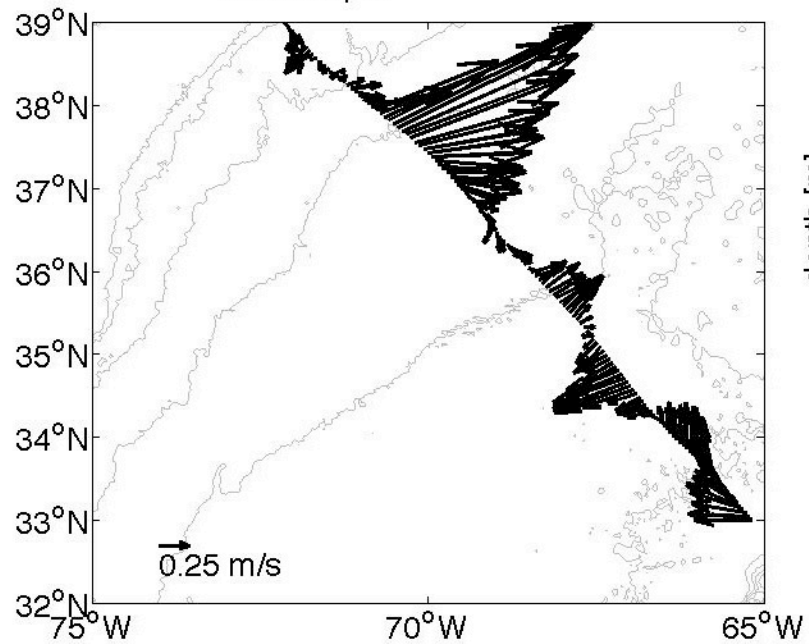

Voyage 1308 inbound
2005/08/09 to 2005/08/11
48 m depth

Voyage 1308 outbound
2005/08/06 to 2005/08/07
48 m depth

Voyage 1309 inbound
2005/08/16 to 2005/08/18
48 m depth

Voyage 1309 outbound
2005/08/13 to 2005/08/14
48 m depth

Voyage 1312 outbound
2005/09/03 to 2005/09/04
48 m depth

Voyage 1314 inbound
2005/09/20 to 2005/09/21
48 m depth

Voyage 1314 outbound
2005/09/17 to 2005/09/19
48 m depth

Voyage 1324 inbound
2005/11/29 to 2005/11/30
48 m depth