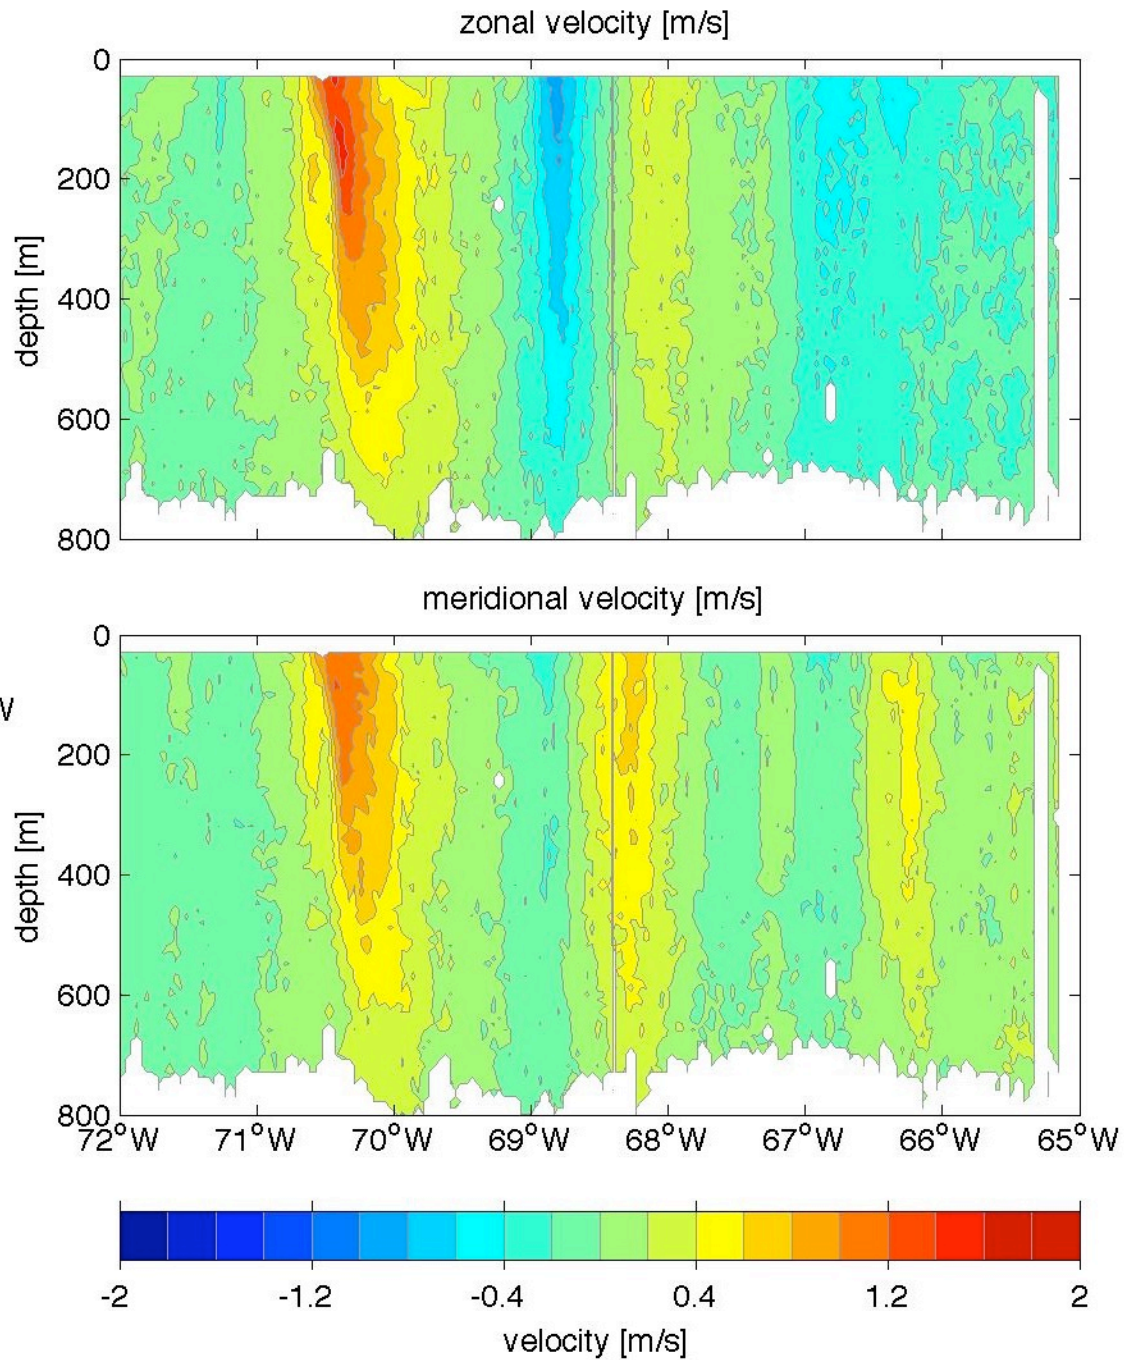

Voyage 1295 inbound
2005/05/11 to 2005/05/12
48 m depth

Voyage 1296 inbound
2005/05/17 to 2005/05/19
48 m depth

Voyage 1296 outbound
2005/05/14 to 2005/05/15
48 m depth

Voyage 1297 outbound
2005/05/21 to 2005/05/22
48 m depth

Voyage 1299 outbound
2005/06/04 to 2005/06/05
48 m depth

Voyage 1300 inbound
2005/06/14 to 2005/06/16
48 m depth

Voyage 1300 outbound
2005/06/11 to 2005/06/12
48 m depth

Voyage 1301 outbound
2005/06/18 to 2005/06/19
48 m depth

Voyage 1302 inbound
2005/06/28 to 2005/06/30
48 m depth

Voyage 1302 outbound
2005/06/25 to 2005/06/26
48 m depth

Voyage 1303 outbound
2005/07/02 to 2005/07/03
48 m depth

Voyage 1304 outbound
2005/07/09 to 2005/07/10
48 m depth