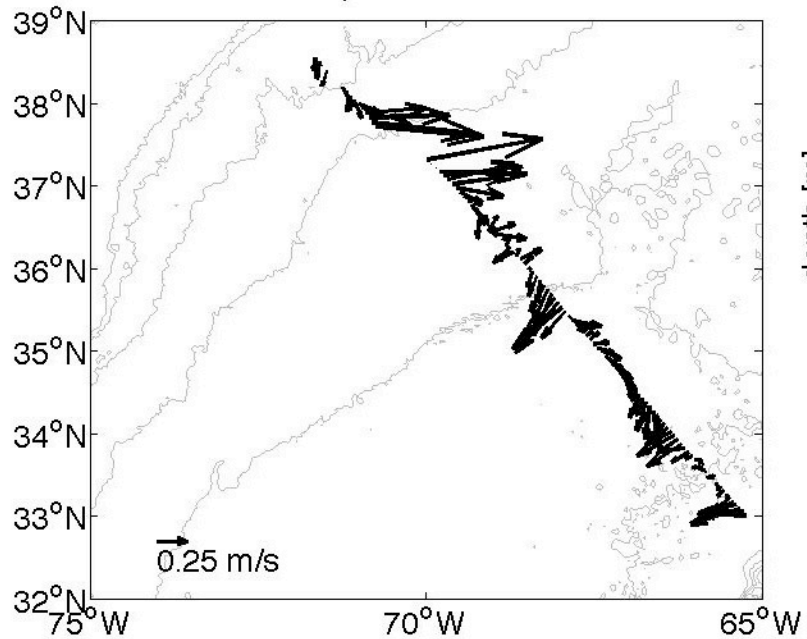

Voyage 1281 outbound
2005/01/30 to 2005/01/31
48 m depth