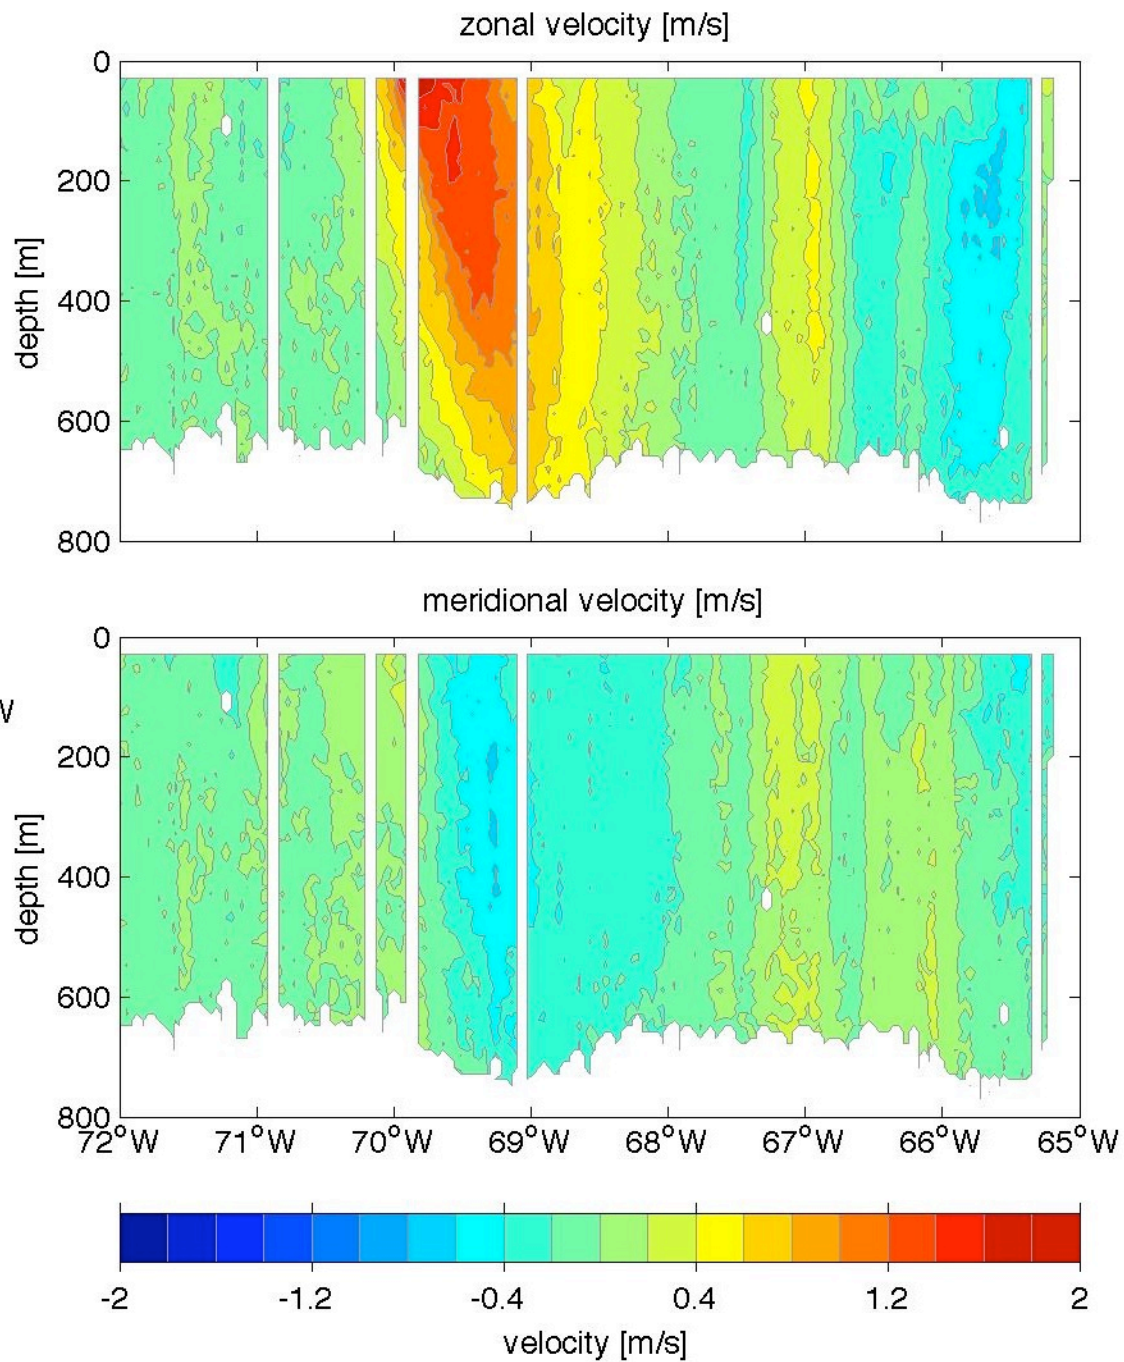

Voyage 1280 outbound
2005/01/23 to 2005/01/24
48 m depth

Voyage 1281 outbound
2005/01/30 to 2005/01/31
48 m depth

Voyage 1282 inbound
2005/02/10 to 2005/02/11
48 m depth

Voyage 1284 outbound
2005/02/20 to 2005/02/21
48 m depth

Voyage 1286 outbound
2005/03/06 to 2005/03/07
48 m depth

Voyage 1288 outbound
2005/03/19 to 2005/03/20
48 m depth

Voyage 1289 outbound
2005/03/25 to 2005/03/27
48 m depth

Voyage 1294 outbound
2005/04/30 to 2005/05/01
48 m depth

Voyage 1295 inbound
2005/05/11 to 2005/05/12
48 m depth

Voyage 1296 inbound
2005/05/17 to 2005/05/19
48 m depth

Voyage 1296 outbound
2005/05/14 to 2005/05/15
48 m depth

Voyage 1297 outbound
2005/05/21 to 2005/05/22
48 m depth