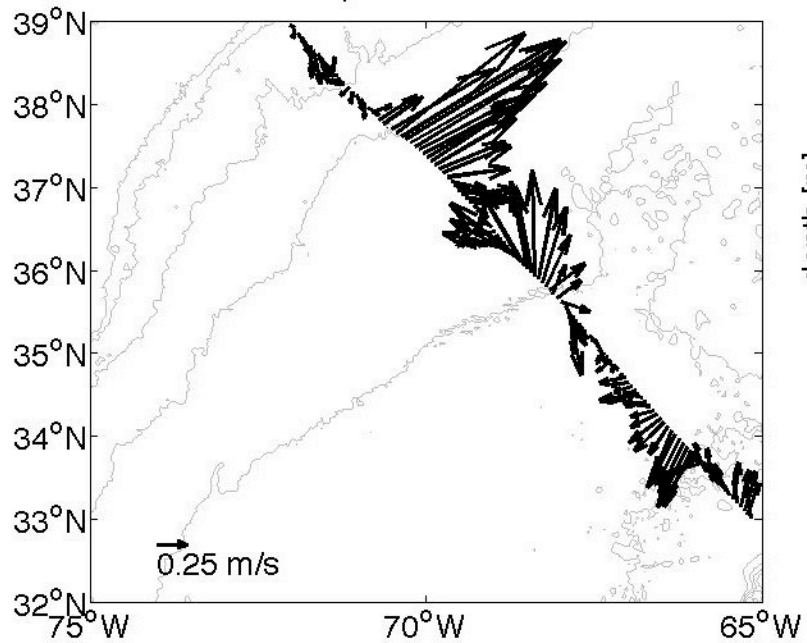

Voyage 1300 outbound
2005/06/11 to 2005/06/12
48 m depth