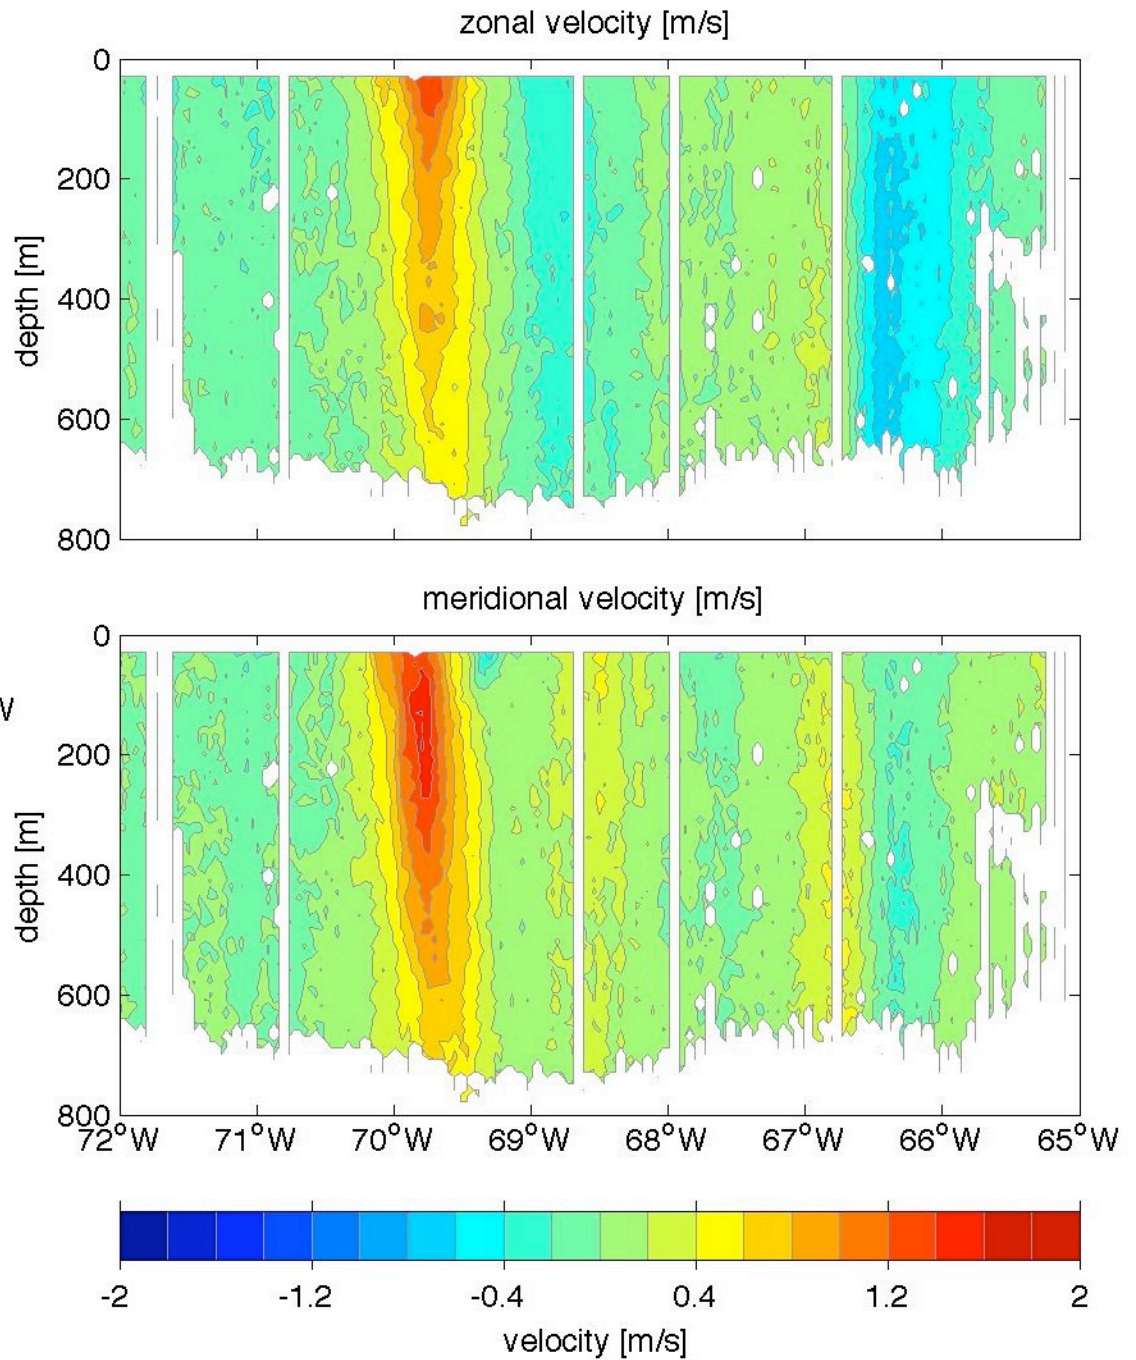

Voyage 1299 outbound
2005/06/04 to 2005/06/05
48 m depth

Voyage 1300 inbound
2005/06/14 to 2005/06/16
48 m depth

Voyage 1300 outbound
2005/06/11 to 2005/06/12
48 m depth

Voyage 1301 outbound
2005/06/18 to 2005/06/19
48 m depth

Voyage 1302 inbound
2005/06/28 to 2005/06/30
48 m depth

Voyage 1302 outbound
2005/06/25 to 2005/06/26
48 m depth

Voyage 1303 outbound
2005/07/02 to 2005/07/03
48 m depth

Voyage 1304 outbound
2005/07/09 to 2005/07/10
48 m depth

Voyage 1305 inbound
2005/07/18 to 2005/07/20
48 m depth

Voyage 1305 outbound
2005/07/16 to 2005/07/17
48 m depth

Voyage 1307 inbound
2005/08/02 to 2005/08/04
48 m depth

Voyage 1307 outbound
2005/07/30 to 2005/07/31
48 m depth