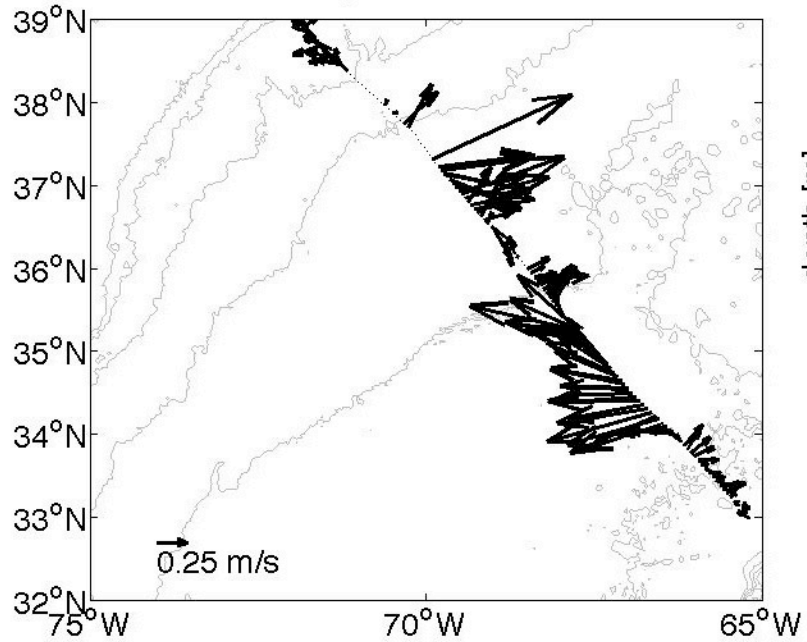

Voyage 1308 inbound
2005/08/09 to 2005/08/11
48 m depth