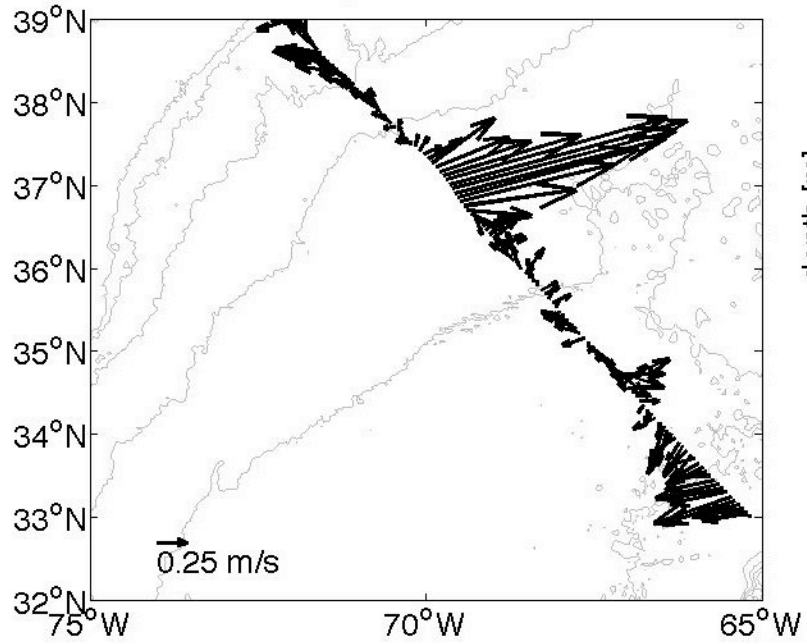

Voyage 1296 inbound
2005/05/17 to 2005/05/19
48 m depth