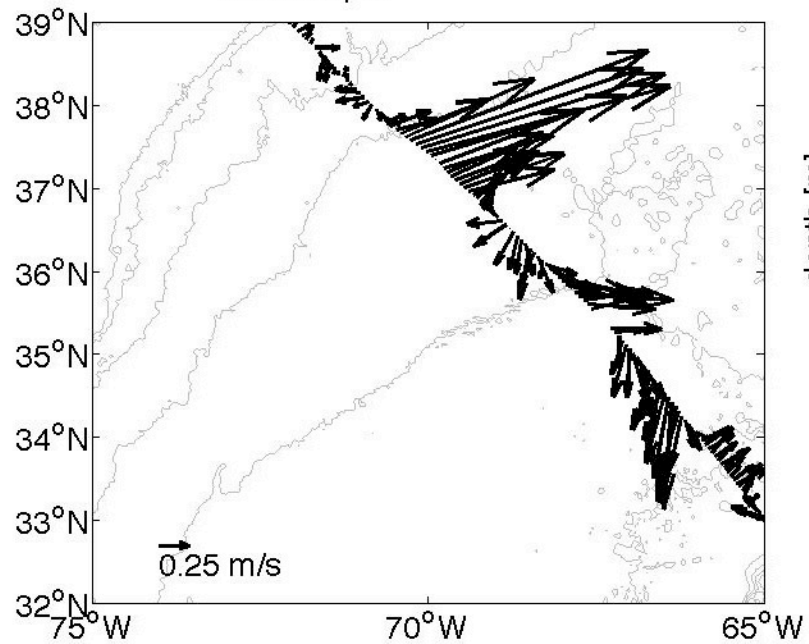

Voyage 1308 inbound
2005/08/09 to 2005/08/11
48 m depth

Voyage 1308 outbound
2005/08/06 to 2005/08/07
48 m depth

Voyage 1309 inbound
2005/08/16 to 2005/08/18
48 m depth

Voyage 1309 outbound
2005/08/13 to 2005/08/14
48 m depth

Voyage 1312 outbound
2005/09/03 to 2005/09/04
48 m depth

Voyage 1314 inbound
2005/09/20 to 2005/09/21
48 m depth

Voyage 1314 outbound
2005/09/17 to 2005/09/19
48 m depth

Voyage 1324 inbound
2005/11/29 to 2005/11/30
48 m depth