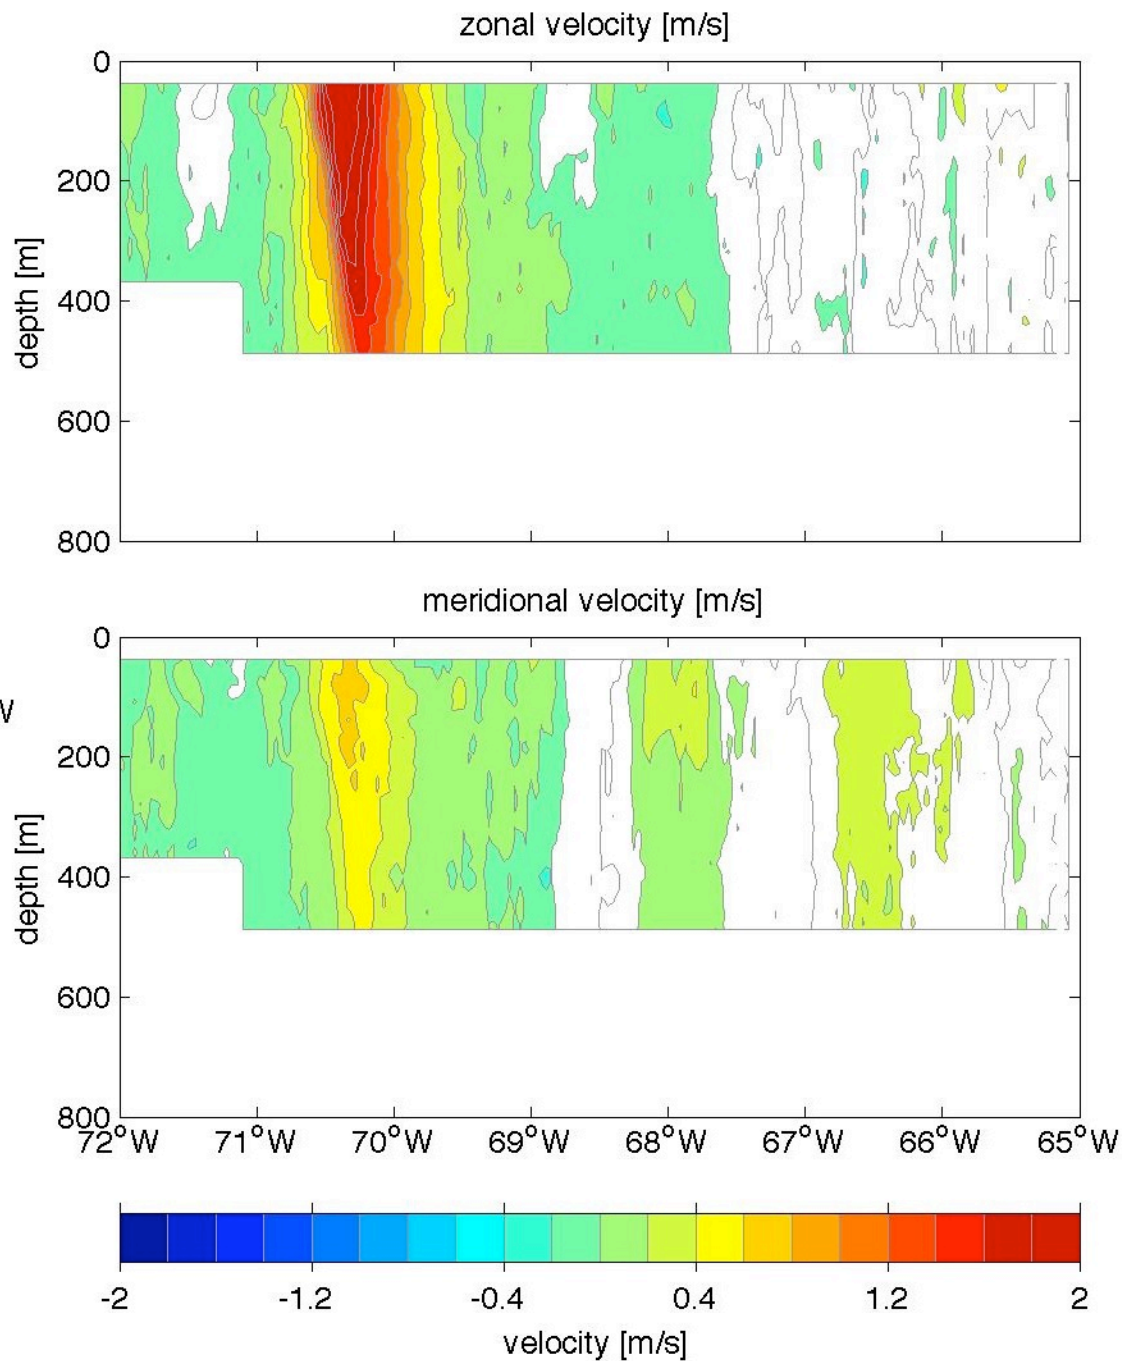

Voyage 1277 outbound
2005/01/01 to 2005/01/03
48 m depth

Voyage 1278 inbound
2005/01/13 to 2005/01/14
48 m depth

Voyage 1278 outbound
2005/01/09 to 2005/01/10
48 m depth

Voyage 1279 outbound
2005/01/16 to 2005/01/17
48 m depth

Voyage 1280 outbound
2005/01/23 to 2005/01/24
48 m depth

Voyage 1281 outbound
2005/01/30 to 2005/01/31
48 m depth

Voyage 1282 inbound
2005/02/10 to 2005/02/11
48 m depth

Voyage 1284 outbound
2005/02/20 to 2005/02/21
48 m depth

Voyage 1286 outbound
2005/03/06 to 2005/03/07
48 m depth

Voyage 1288 outbound
2005/03/19 to 2005/03/20
48 m depth

Voyage 1289 outbound
2005/03/25 to 2005/03/27
48 m depth

Voyage 1294 outbound
2005/04/30 to 2005/05/01
48 m depth