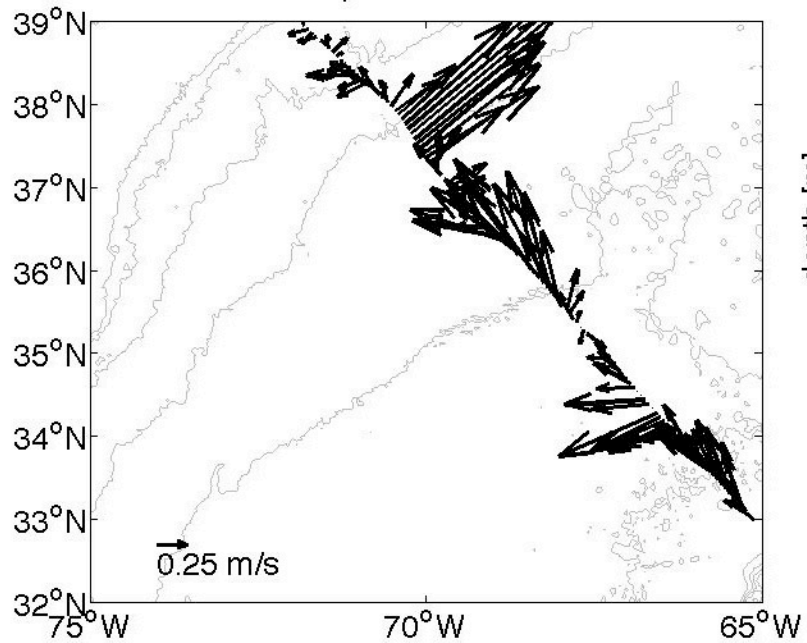

Voyage 1300 inbound
2005/06/14 to 2005/06/16
48 m depth