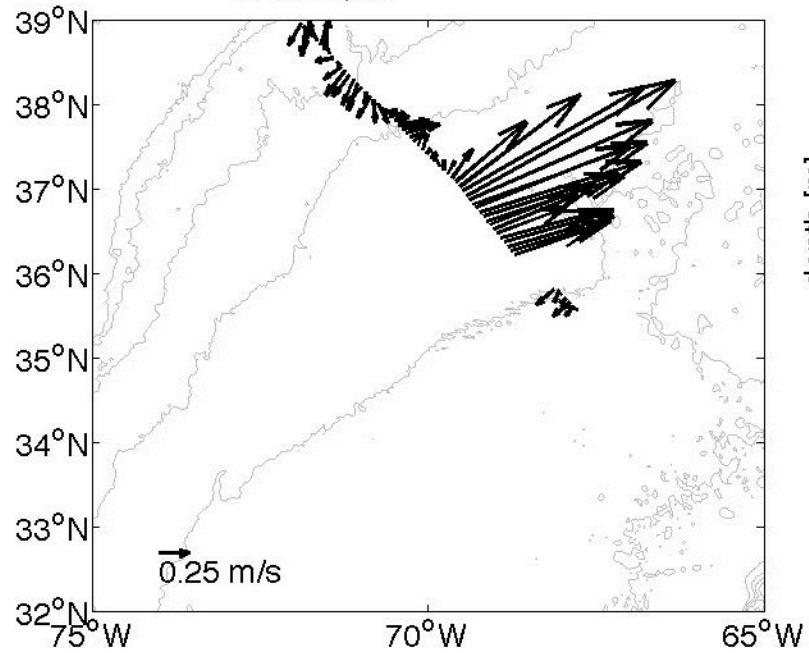

Voyage 1295 inbound
2005/05/11 to 2005/05/12
48 m depth