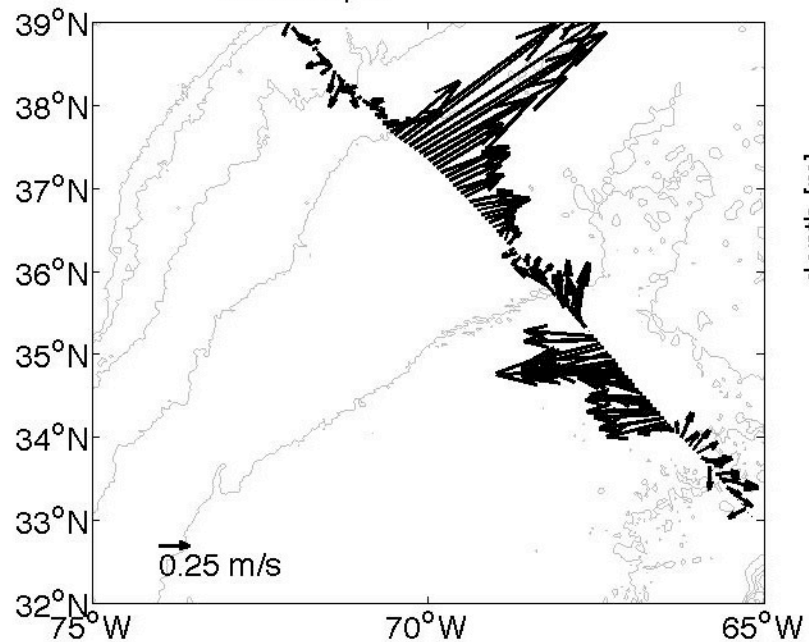

Voyage 1308 outbound
2005/08/06 to 2005/08/07
48 m depth