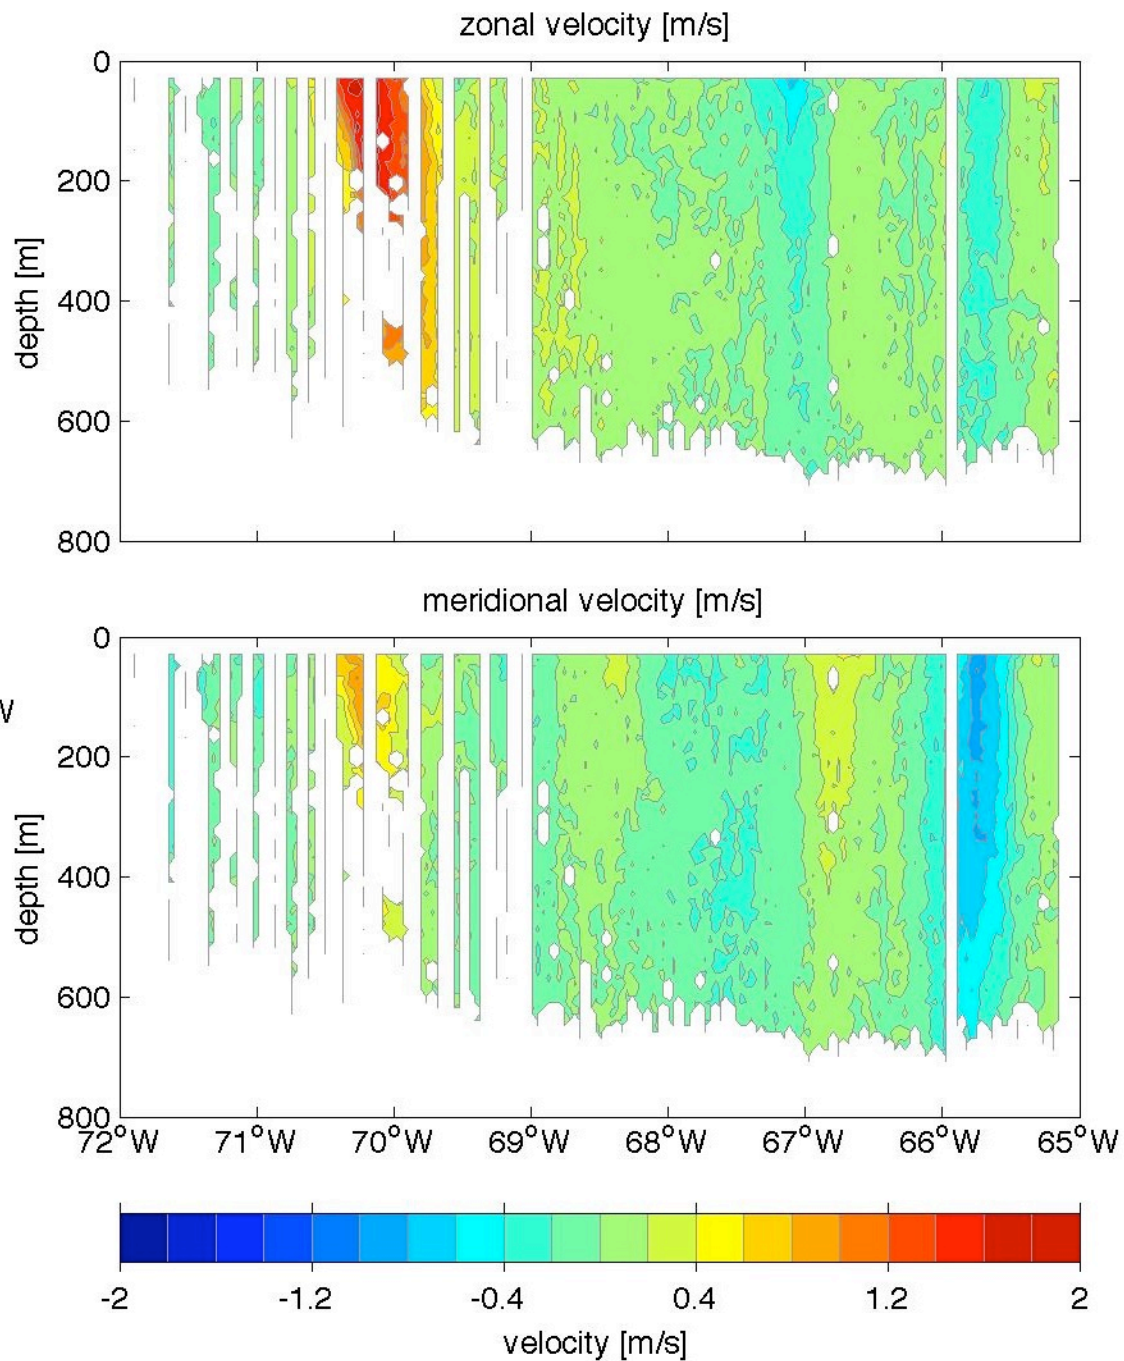

Voyage 1286 outbound
2005/03/06 to 2005/03/07
48 m depth

Voyage 1288 outbound
2005/03/19 to 2005/03/20
48 m depth

Voyage 1289 outbound
2005/03/25 to 2005/03/27
48 m depth

Voyage 1294 outbound
2005/04/30 to 2005/05/01
48 m depth

Voyage 1295 inbound
2005/05/11 to 2005/05/12
48 m depth

Voyage 1296 inbound
2005/05/17 to 2005/05/19
48 m depth

Voyage 1296 outbound
2005/05/14 to 2005/05/15
48 m depth

Voyage 1297 outbound
2005/05/21 to 2005/05/22
48 m depth

Voyage 1299 outbound
2005/06/04 to 2005/06/05
48 m depth

Voyage 1300 inbound
2005/06/14 to 2005/06/16
48 m depth

Voyage 1300 outbound
2005/06/11 to 2005/06/12
48 m depth

Voyage 1301 outbound
2005/06/18 to 2005/06/19
48 m depth

Voyage 1302 inbound
2005/06/28 to 2005/06/30
48 m depth

Voyage 1302 outbound
2005/06/25 to 2005/06/26
48 m depth

Voyage 1303 outbound
2005/07/02 to 2005/07/03
48 m depth

Voyage 1304 outbound
2005/07/09 to 2005/07/10
48 m depth