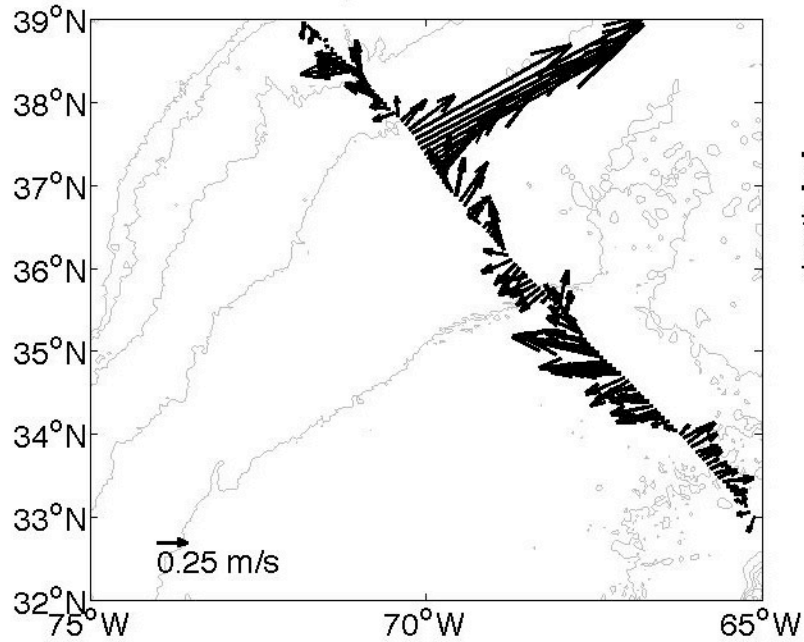

Voyage 1307 inbound
2005/08/02 to 2005/08/04
48 m depth