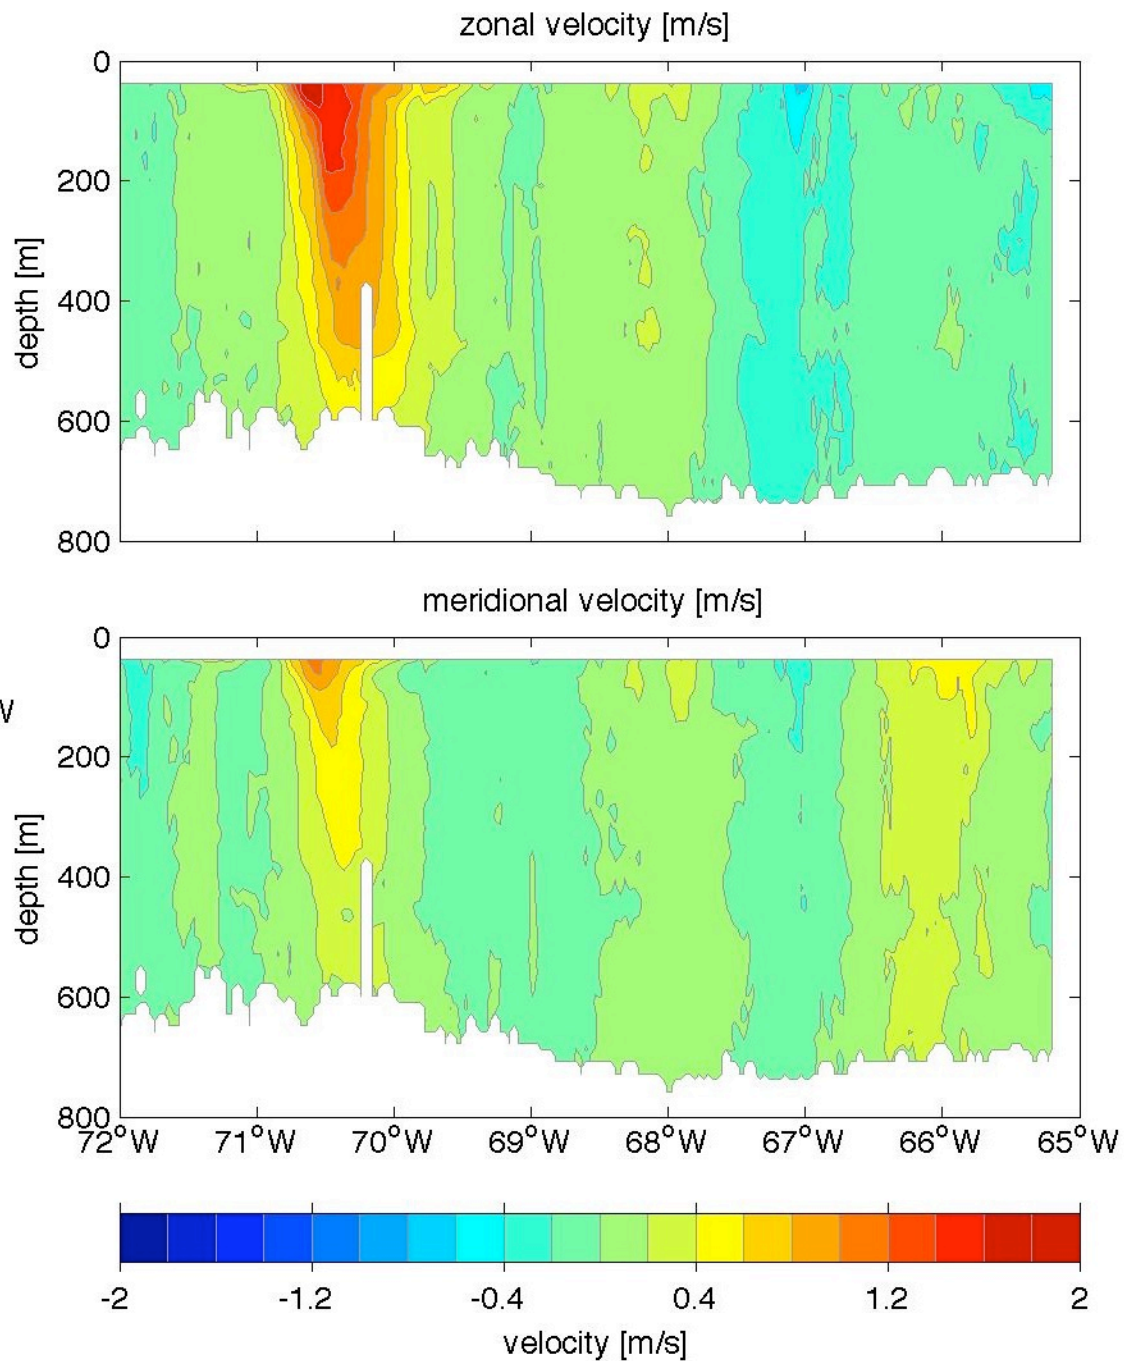

Voyage 1308 inbound
2005/08/09 to 2005/08/11
48 m depth

Voyage 1308 outbound
2005/08/06 to 2005/08/07
48 m depth

Voyage 1309 inbound
2005/08/16 to 2005/08/18
48 m depth

Voyage 1309 outbound
2005/08/13 to 2005/08/14
48 m depth

Voyage 1312 outbound
2005/09/03 to 2005/09/04
48 m depth

Voyage 1314 inbound
2005/09/20 to 2005/09/21
48 m depth

Voyage 1314 outbound
2005/09/17 to 2005/09/19
48 m depth

Voyage 1324 inbound
2005/11/29 to 2005/11/30
48 m depth