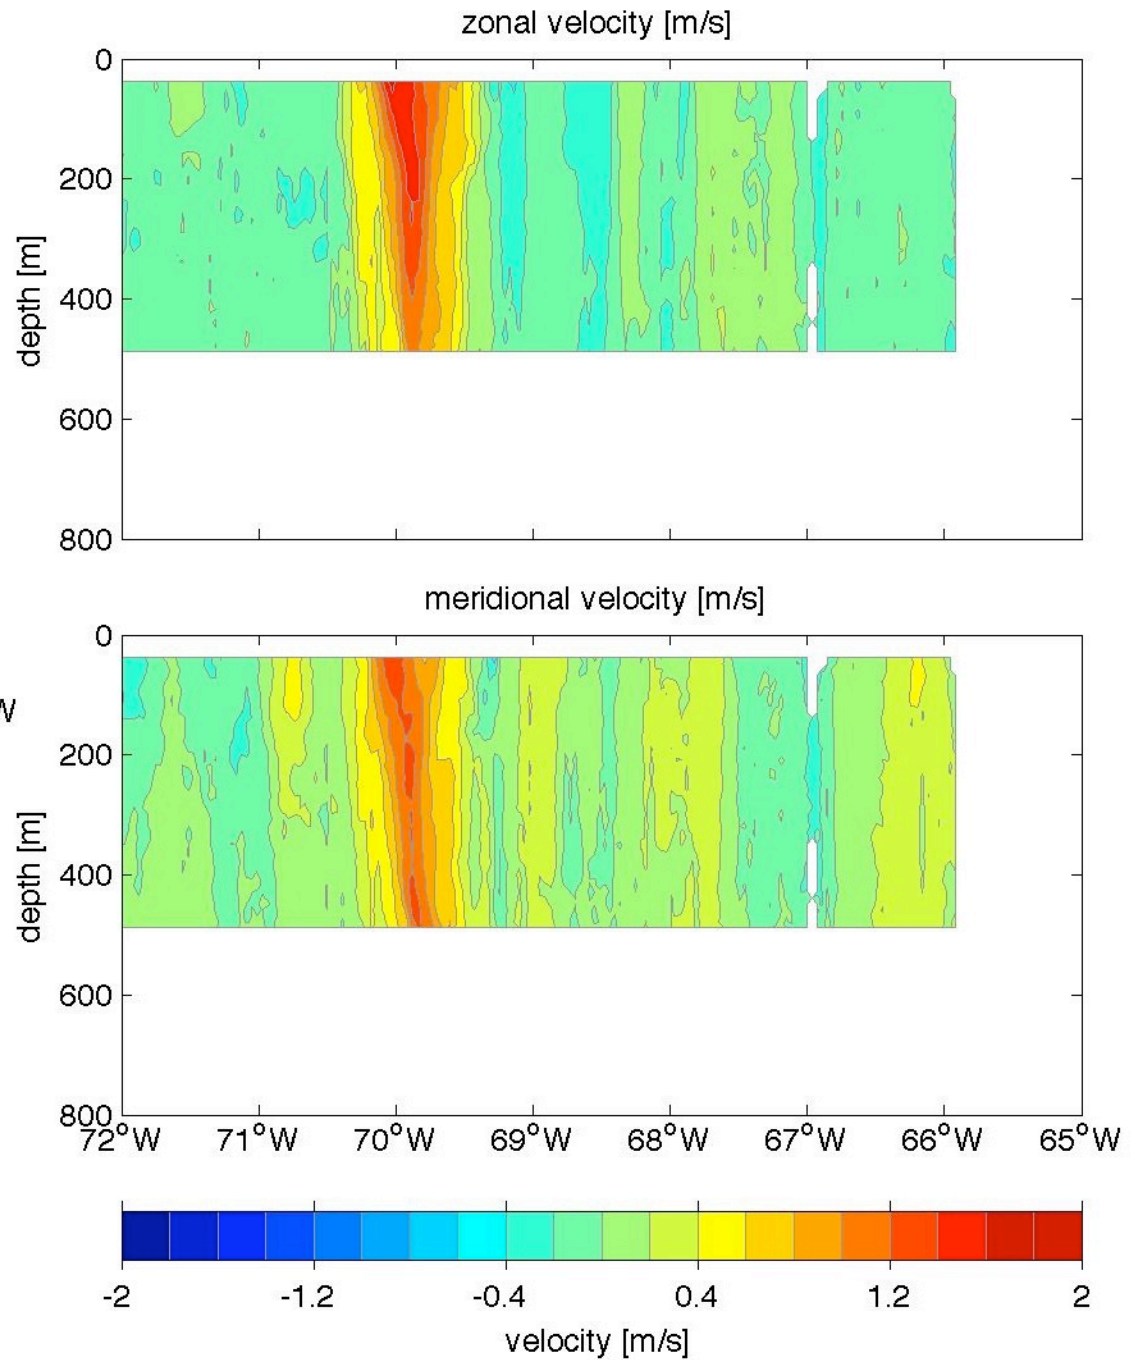

Voyage 1277 outbound
2005/01/01 to 2005/01/03
48 m depth

Voyage 1278 inbound
2005/01/13 to 2005/01/14
48 m depth

Voyage 1278 outbound
2005/01/09 to 2005/01/10
48 m depth

Voyage 1279 outbound
2005/01/16 to 2005/01/17
48 m depth

Voyage 1280 outbound
2005/01/23 to 2005/01/24
48 m depth

Voyage 1281 outbound
2005/01/30 to 2005/01/31
48 m depth

Voyage 1282 inbound
2005/02/10 to 2005/02/11
48 m depth

Voyage 1284 outbound
2005/02/20 to 2005/02/21
48 m depth

Voyage 1286 outbound
2005/03/06 to 2005/03/07
48 m depth

Voyage 1288 outbound
2005/03/19 to 2005/03/20
48 m depth

Voyage 1289 outbound
2005/03/25 to 2005/03/27
48 m depth

Voyage 1294 outbound
2005/04/30 to 2005/05/01
48 m depth

Voyage 1295 inbound
2005/05/11 to 2005/05/12
48 m depth

Voyage 1296 inbound
2005/05/17 to 2005/05/19
48 m depth

Voyage 1296 outbound
2005/05/14 to 2005/05/15
48 m depth

Voyage 1297 outbound
2005/05/21 to 2005/05/22
48 m depth