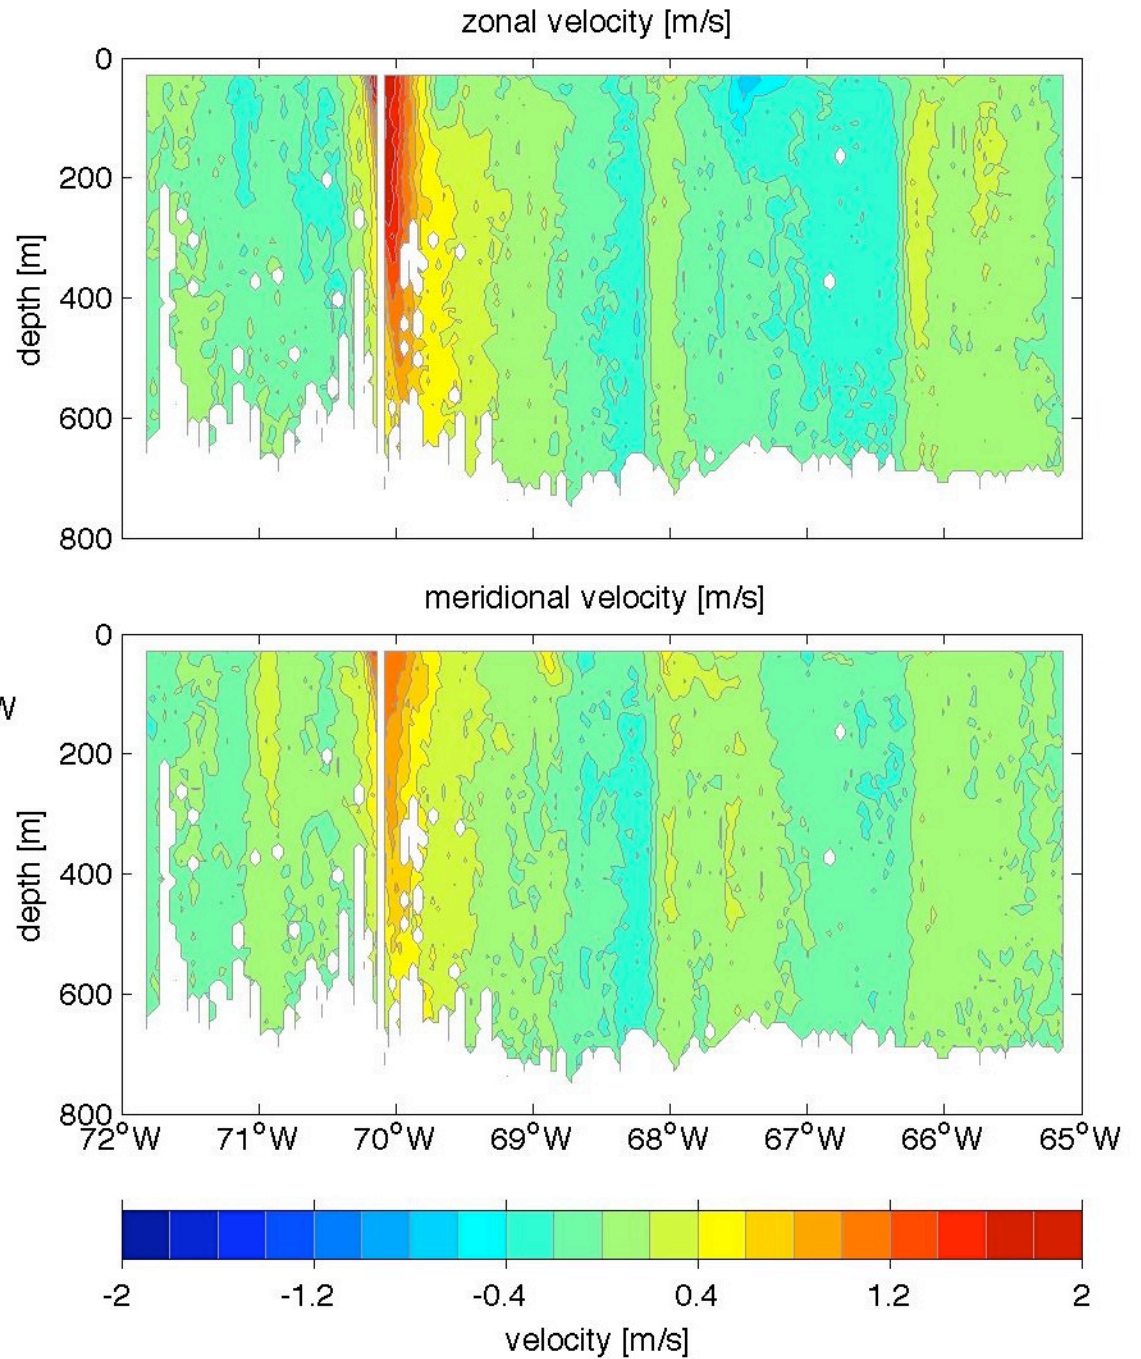

Voyage 1299 outbound
2005/06/04 to 2005/06/05
48 m depth

Voyage 1300 inbound
2005/06/14 to 2005/06/16
48 m depth

Voyage 1300 outbound
2005/06/11 to 2005/06/12
48 m depth

Voyage 1301 outbound
2005/06/18 to 2005/06/19
48 m depth

Voyage 1302 inbound
2005/06/28 to 2005/06/30
48 m depth

Voyage 1302 outbound
2005/06/25 to 2005/06/26
48 m depth

Voyage 1303 outbound
2005/07/02 to 2005/07/03
48 m depth

Voyage 1304 outbound
2005/07/09 to 2005/07/10
48 m depth

Voyage 1305 inbound
2005/07/18 to 2005/07/20
48 m depth

Voyage 1305 outbound
2005/07/16 to 2005/07/17
48 m depth

Voyage 1307 inbound
2005/08/02 to 2005/08/04
48 m depth

Voyage 1307 outbound
2005/07/30 to 2005/07/31
48 m depth