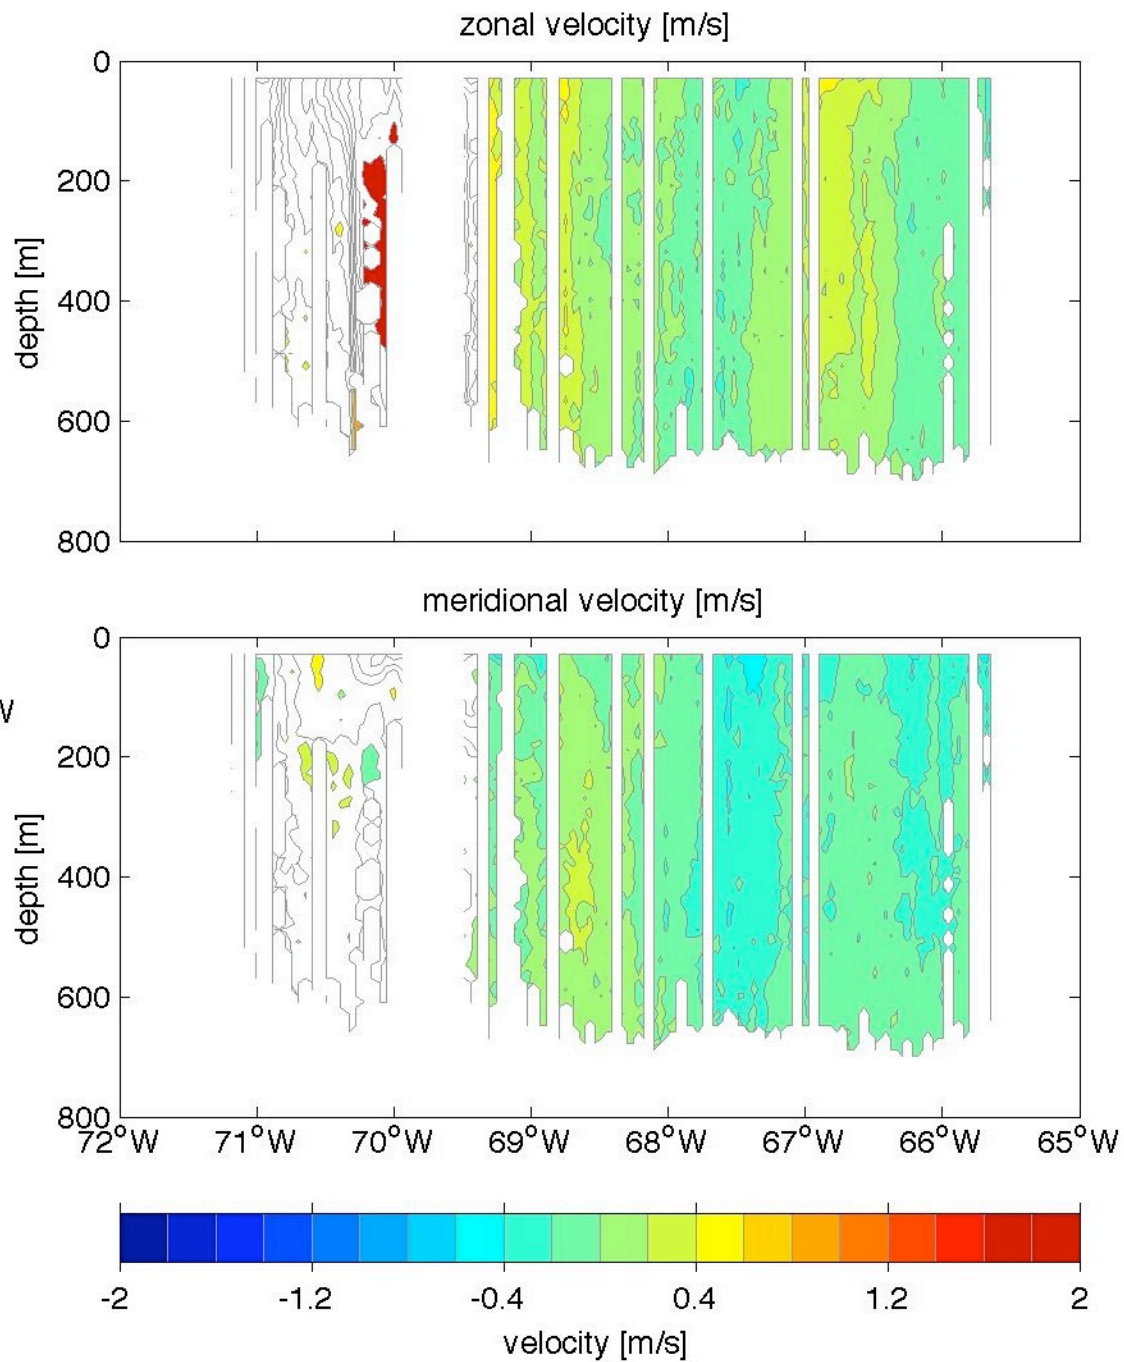

Voyage 1286 outbound
2005/03/06 to 2005/03/07
48 m depth

Voyage 1288 outbound
2005/03/19 to 2005/03/20
48 m depth

Voyage 1289 outbound
2005/03/25 to 2005/03/27
48 m depth

Voyage 1294 outbound
2005/04/30 to 2005/05/01
48 m depth

Voyage 1295 inbound
2005/05/11 to 2005/05/12
48 m depth

Voyage 1296 inbound
2005/05/17 to 2005/05/19
48 m depth

Voyage 1296 outbound
2005/05/14 to 2005/05/15
48 m depth

Voyage 1297 outbound
2005/05/21 to 2005/05/22
48 m depth

Voyage 1299 outbound
2005/06/04 to 2005/06/05
48 m depth

Voyage 1300 inbound
2005/06/14 to 2005/06/16
48 m depth

Voyage 1300 outbound
2005/06/11 to 2005/06/12
48 m depth

Voyage 1301 outbound
2005/06/18 to 2005/06/19
48 m depth

Voyage 1302 inbound
2005/06/28 to 2005/06/30
48 m depth

Voyage 1302 outbound
2005/06/25 to 2005/06/26
48 m depth

Voyage 1303 outbound
2005/07/02 to 2005/07/03
48 m depth

Voyage 1304 outbound
2005/07/09 to 2005/07/10
48 m depth