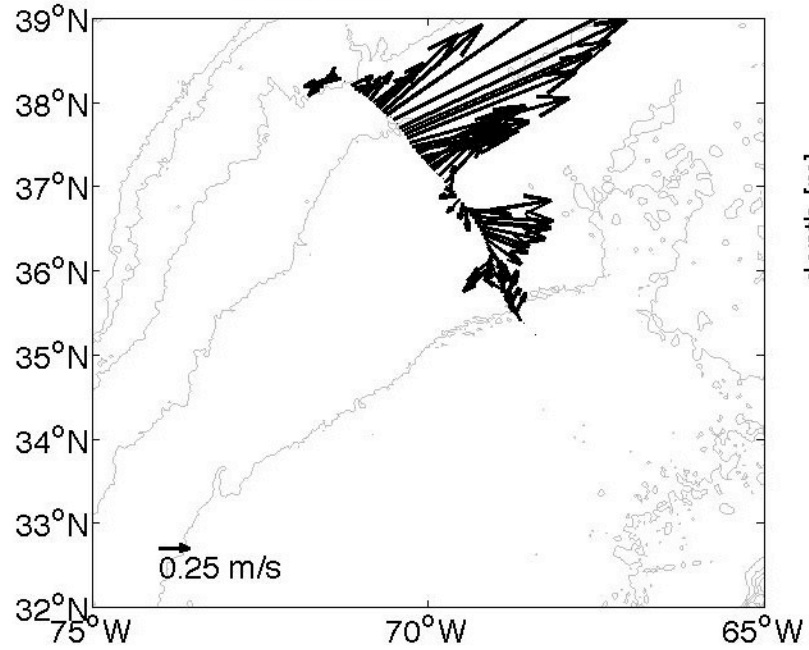

Voyage 1277 outbound
2005/01/01 to 2005/01/03
48 m depth

Voyage 1278 inbound
2005/01/13 to 2005/01/14
48 m depth

Voyage 1278 outbound
2005/01/09 to 2005/01/10
48 m depth

Voyage 1279 outbound
2005/01/16 to 2005/01/17
48 m depth