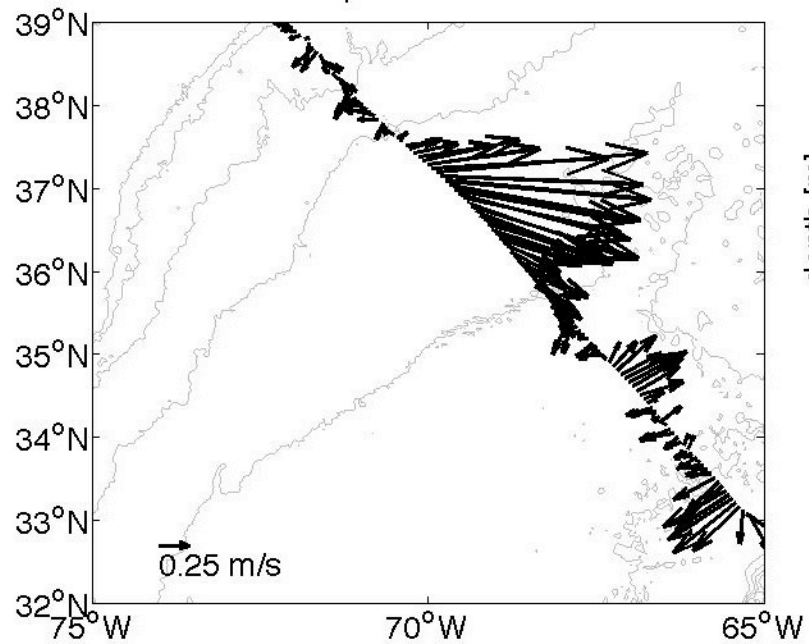

Voyage 1286 outbound
2005/03/06 to 2005/03/07
48 m depth

Voyage 1288 outbound
2005/03/19 to 2005/03/20
48 m depth

Voyage 1289 outbound
2005/03/25 to 2005/03/27
48 m depth

Voyage 1294 outbound
2005/04/30 to 2005/05/01
48 m depth