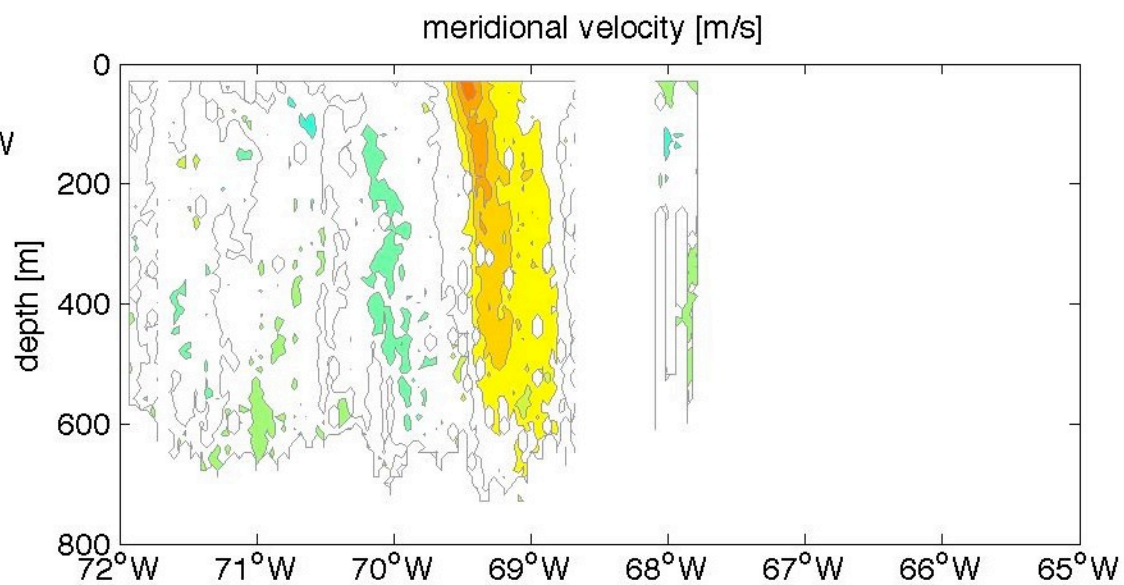

Voyage 1286 outbound
2005/03/06 to 2005/03/07
48 m depth

Voyage 1288 outbound
2005/03/19 to 2005/03/20
48 m depth

Voyage 1289 outbound
2005/03/25 to 2005/03/27
48 m depth

Voyage 1294 outbound
2005/04/30 to 2005/05/01
48 m depth

Voyage 1295 inbound
2005/05/11 to 2005/05/12
48 m depth

Voyage 1296 inbound
2005/05/17 to 2005/05/19
48 m depth

Voyage 1296 outbound
2005/05/14 to 2005/05/15
48 m depth

Voyage 1297 outbound
2005/05/21 to 2005/05/22
48 m depth