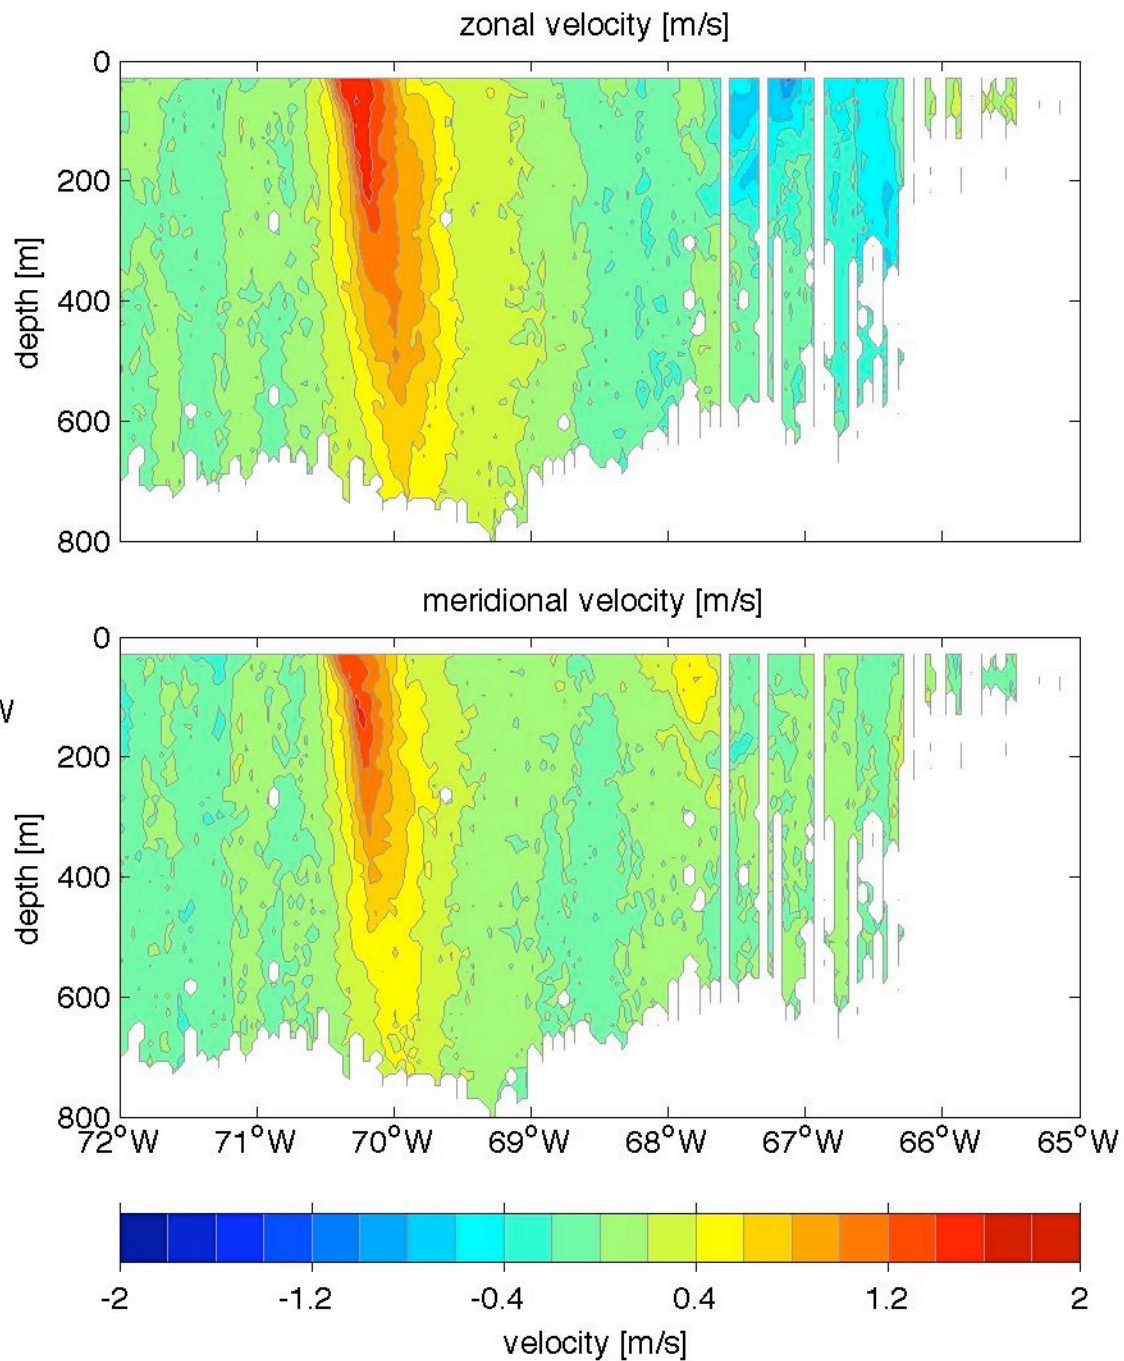

Voyage 1302 inbound
2005/06/28 to 2005/06/30
48 m depth

Voyage 1302 outbound
2005/06/25 to 2005/06/26
48 m depth

Voyage 1303 outbound
2005/07/02 to 2005/07/03
48 m depth

Voyage 1304 outbound
2005/07/09 to 2005/07/10
48 m depth

Voyage 1305 inbound
2005/07/18 to 2005/07/20
48 m depth

Voyage 1305 outbound
2005/07/16 to 2005/07/17
48 m depth

Voyage 1307 inbound
2005/08/02 to 2005/08/04
48 m depth

Voyage 1307 outbound
2005/07/30 to 2005/07/31
48 m depth

Voyage 1308 inbound
2005/08/09 to 2005/08/11
48 m depth

Voyage 1308 outbound
2005/08/06 to 2005/08/07
48 m depth

Voyage 1309 inbound
2005/08/16 to 2005/08/18
48 m depth

Voyage 1309 outbound
2005/08/13 to 2005/08/14
48 m depth