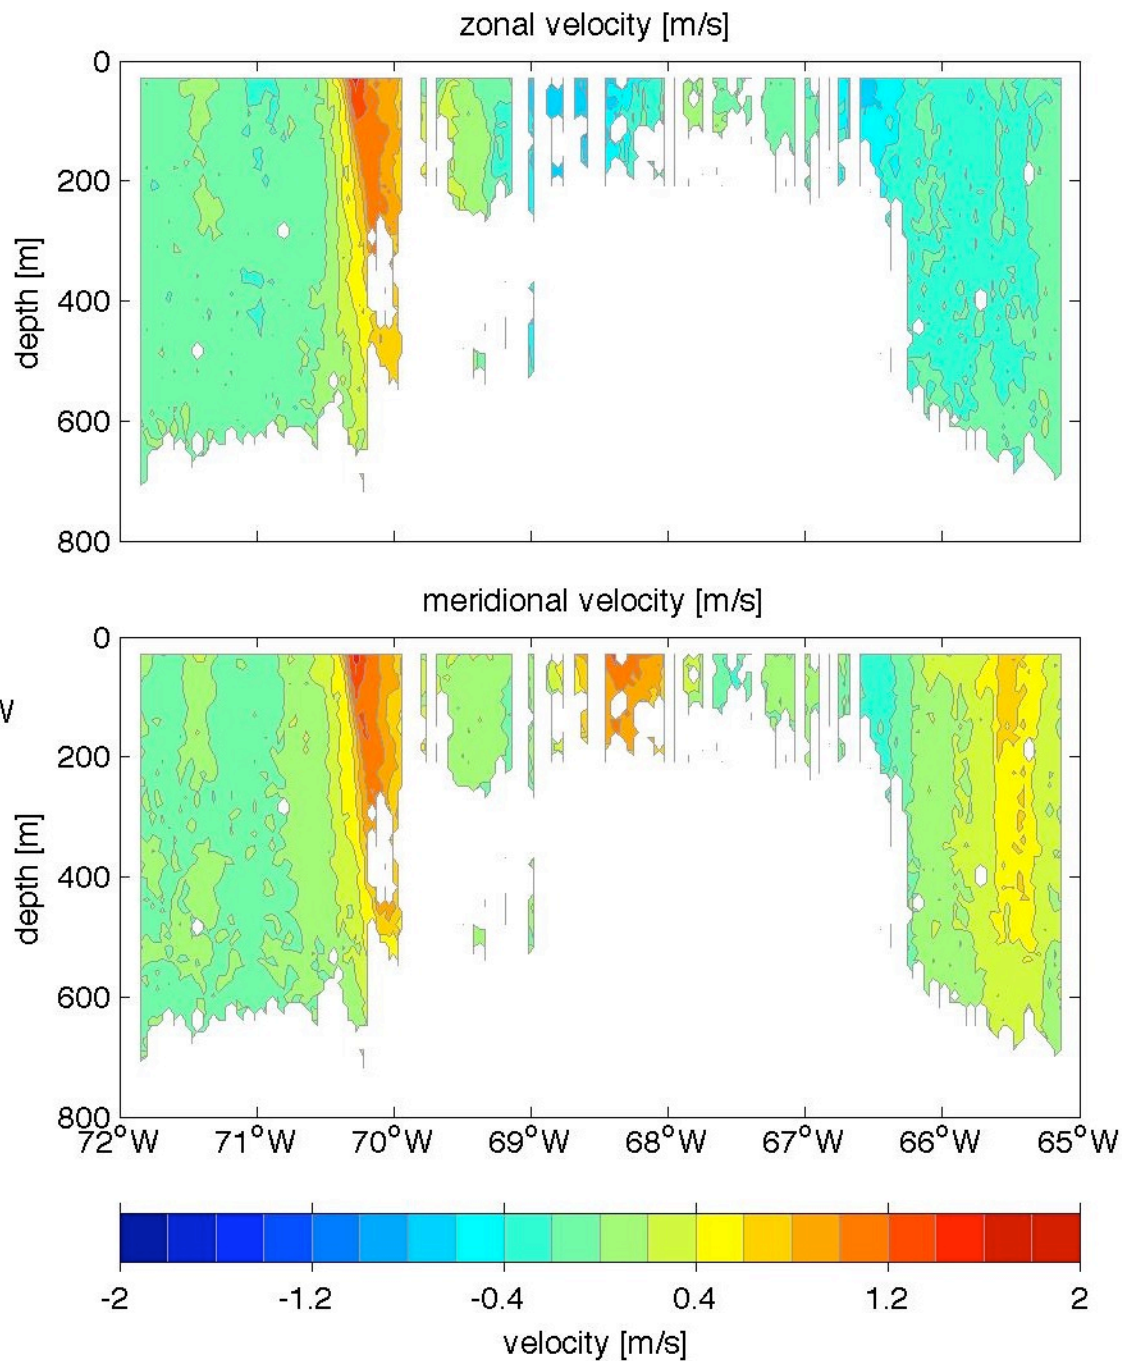

Voyage 1286 outbound
2005/03/06 to 2005/03/07
48 m depth

Voyage 1288 outbound
2005/03/19 to 2005/03/20
48 m depth

Voyage 1289 outbound
2005/03/25 to 2005/03/27
48 m depth

Voyage 1294 outbound
2005/04/30 to 2005/05/01
48 m depth

Voyage 1295 inbound
2005/05/11 to 2005/05/12
48 m depth

Voyage 1296 inbound
2005/05/17 to 2005/05/19
48 m depth

Voyage 1296 outbound
2005/05/14 to 2005/05/15
48 m depth

Voyage 1297 outbound
2005/05/21 to 2005/05/22
48 m depth

Voyage 1299 outbound
2005/06/04 to 2005/06/05
48 m depth

Voyage 1300 inbound
2005/06/14 to 2005/06/16
48 m depth

Voyage 1300 outbound
2005/06/11 to 2005/06/12
48 m depth

Voyage 1301 outbound
2005/06/18 to 2005/06/19
48 m depth