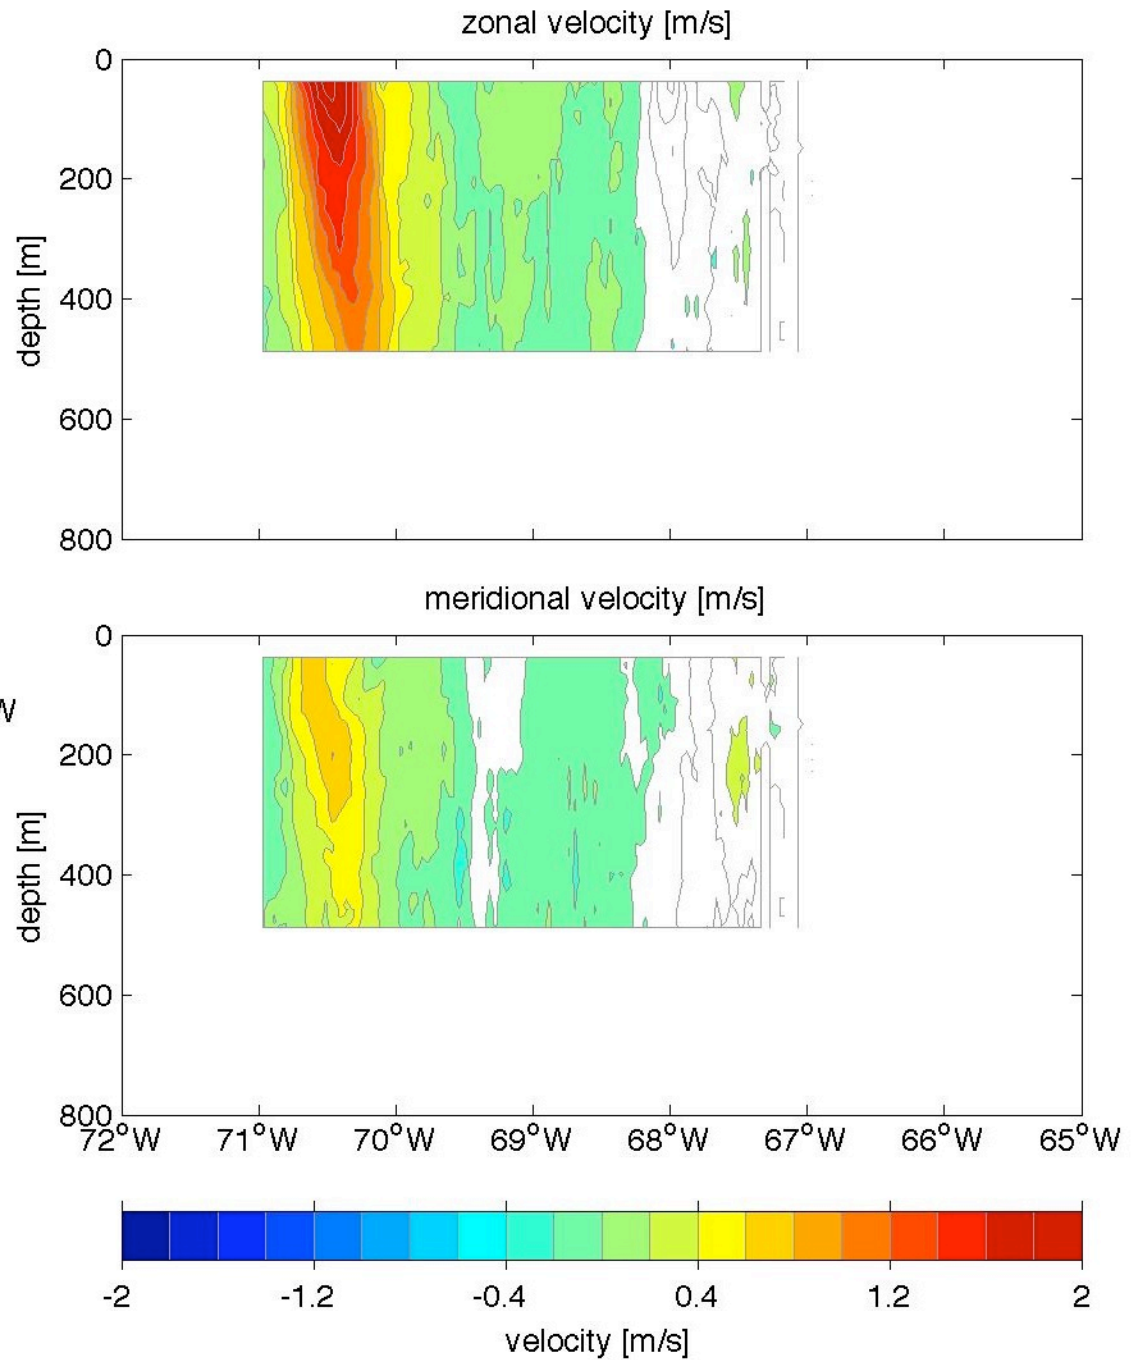

Voyage 1277 outbound
2005/01/01 to 2005/01/03
48 m depth

Voyage 1278 inbound
2005/01/13 to 2005/01/14
48 m depth

Voyage 1278 outbound
2005/01/09 to 2005/01/10
48 m depth

Voyage 1279 outbound
2005/01/16 to 2005/01/17
48 m depth

Voyage 1280 outbound
2005/01/23 to 2005/01/24
48 m depth

Voyage 1281 outbound
2005/01/30 to 2005/01/31
48 m depth

Voyage 1282 inbound
2005/02/10 to 2005/02/11
48 m depth

Voyage 1284 outbound
2005/02/20 to 2005/02/21
48 m depth

Voyage 1286 outbound
2005/03/06 to 2005/03/07
48 m depth

Voyage 1288 outbound
2005/03/19 to 2005/03/20
48 m depth

Voyage 1289 outbound
2005/03/25 to 2005/03/27
48 m depth

Voyage 1294 outbound
2005/04/30 to 2005/05/01
48 m depth