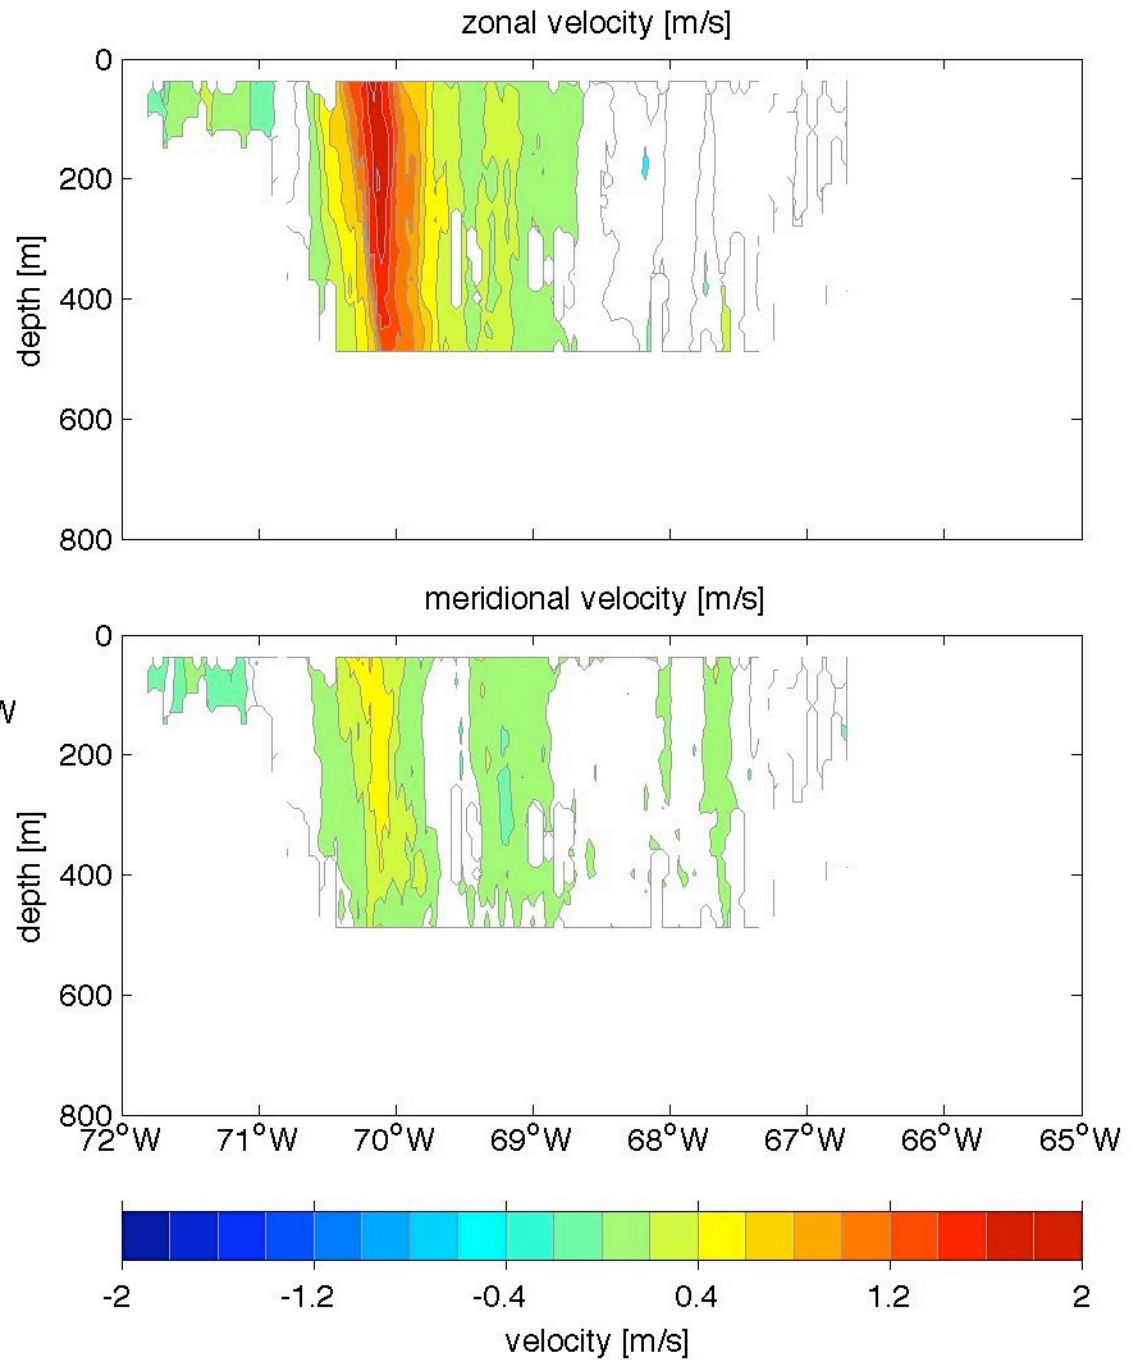

Voyage 1277 outbound
2005/01/01 to 2005/01/03
48 m depth

Voyage 1278 inbound
2005/01/13 to 2005/01/14
48 m depth

Voyage 1278 outbound
2005/01/09 to 2005/01/10
48 m depth

Voyage 1279 outbound
2005/01/16 to 2005/01/17
48 m depth

Voyage 1280 outbound
2005/01/23 to 2005/01/24
48 m depth

Voyage 1281 outbound
2005/01/30 to 2005/01/31
48 m depth

Voyage 1282 inbound
2005/02/10 to 2005/02/11
48 m depth

Voyage 1284 outbound
2005/02/20 to 2005/02/21
48 m depth

Voyage 1286 outbound
2005/03/06 to 2005/03/07
48 m depth

Voyage 1288 outbound
2005/03/19 to 2005/03/20
48 m depth

Voyage 1289 outbound
2005/03/25 to 2005/03/27
48 m depth

Voyage 1294 outbound
2005/04/30 to 2005/05/01
48 m depth