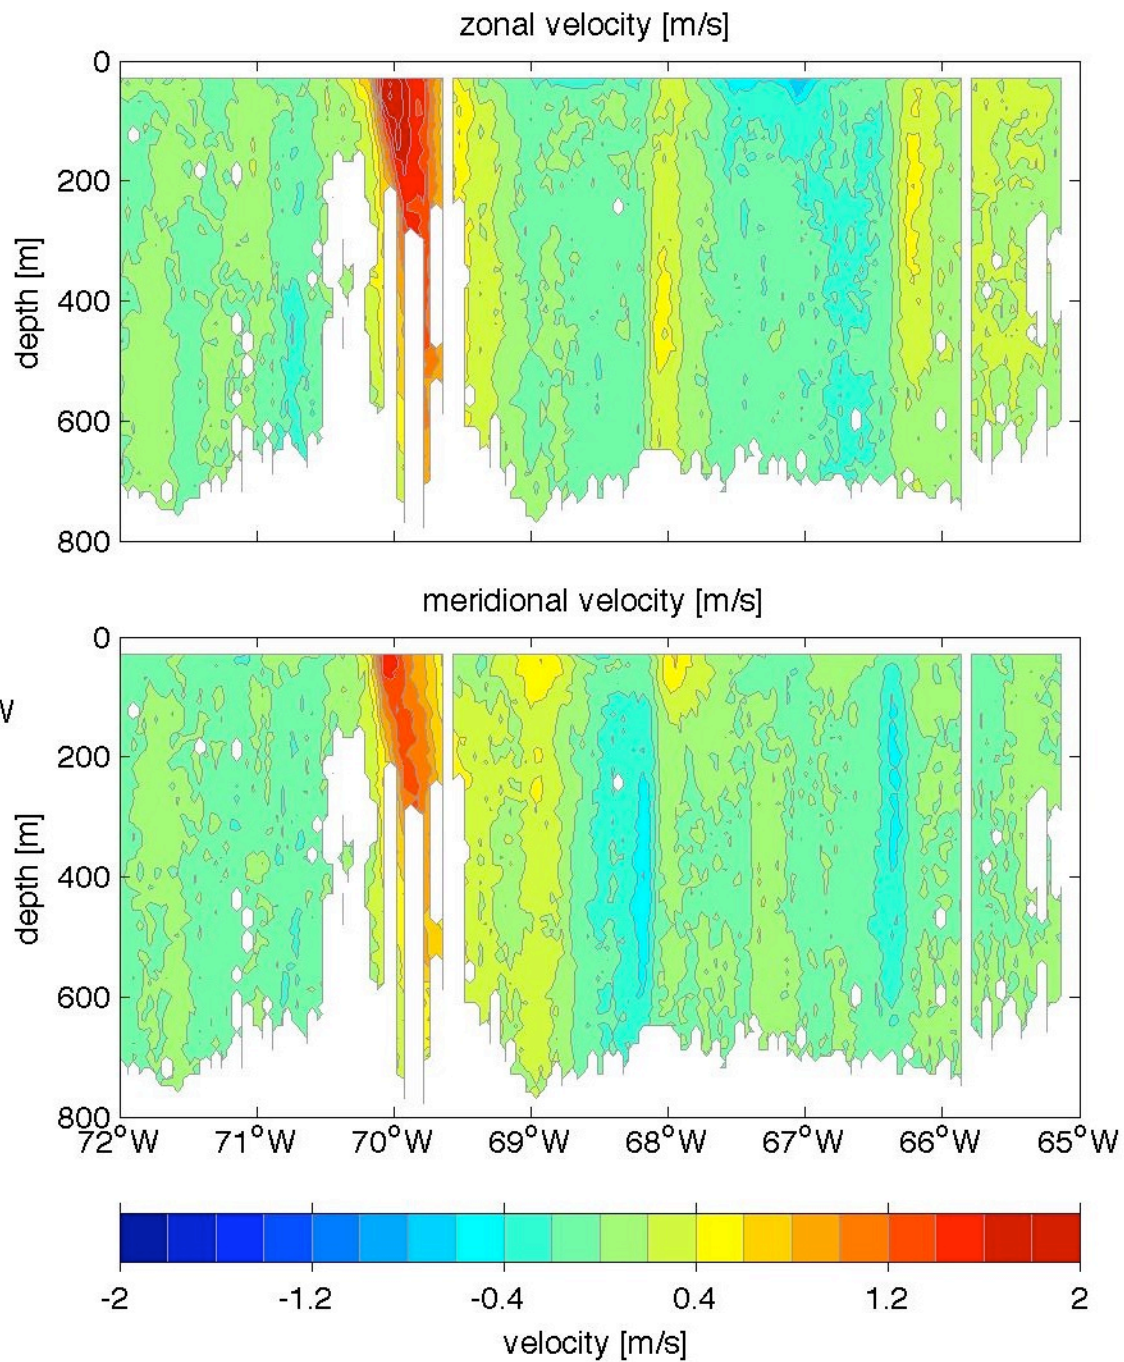

Voyage 1302 inbound
2005/06/28 to 2005/06/30
48 m depth

Voyage 1302 outbound
2005/06/25 to 2005/06/26
48 m depth

Voyage 1303 outbound
2005/07/02 to 2005/07/03
48 m depth

Voyage 1304 outbound
2005/07/09 to 2005/07/10
48 m depth

Voyage 1305 inbound
2005/07/18 to 2005/07/20
48 m depth

Voyage 1305 outbound
2005/07/16 to 2005/07/17
48 m depth

Voyage 1307 inbound
2005/08/02 to 2005/08/04
48 m depth

Voyage 1307 outbound
2005/07/30 to 2005/07/31
48 m depth

Voyage 1308 inbound
2005/08/09 to 2005/08/11
48 m depth

Voyage 1308 outbound
2005/08/06 to 2005/08/07
48 m depth

Voyage 1309 inbound
2005/08/16 to 2005/08/18
48 m depth

Voyage 1309 outbound
2005/08/13 to 2005/08/14
48 m depth

Voyage 1312 outbound
2005/09/03 to 2005/09/04
48 m depth

Voyage 1314 inbound
2005/09/20 to 2005/09/21
48 m depth

Voyage 1314 outbound
2005/09/17 to 2005/09/19
48 m depth

Voyage 1324 inbound
2005/11/29 to 2005/11/30
48 m depth