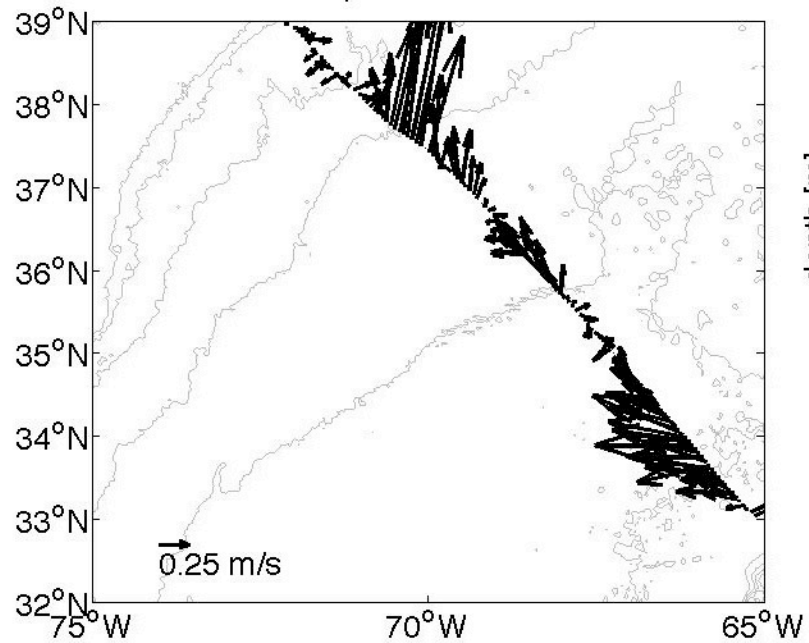

Voyage 1303 outbound
2005/07/02 to 2005/07/03
48 m depth