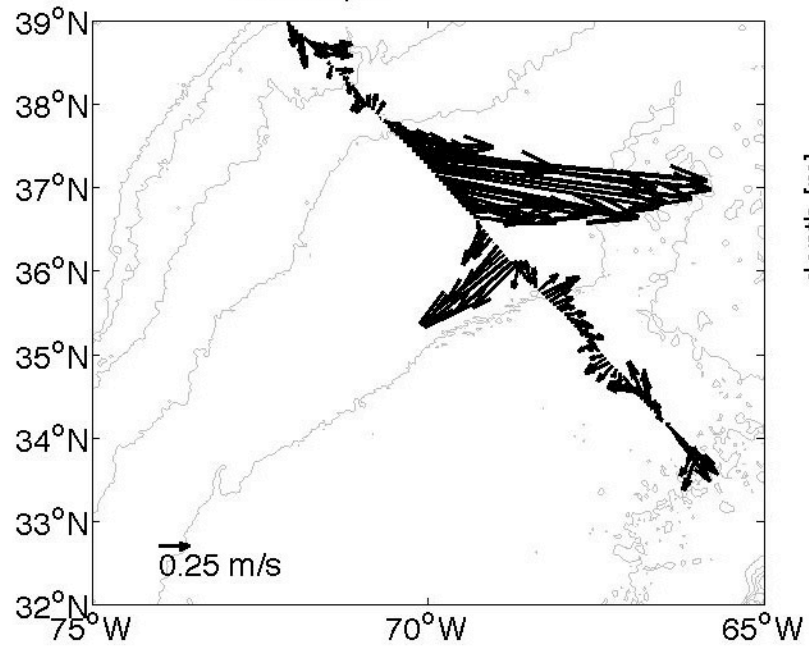

Voyage 1289 outbound
2005/03/25 to 2005/03/27
48 m depth