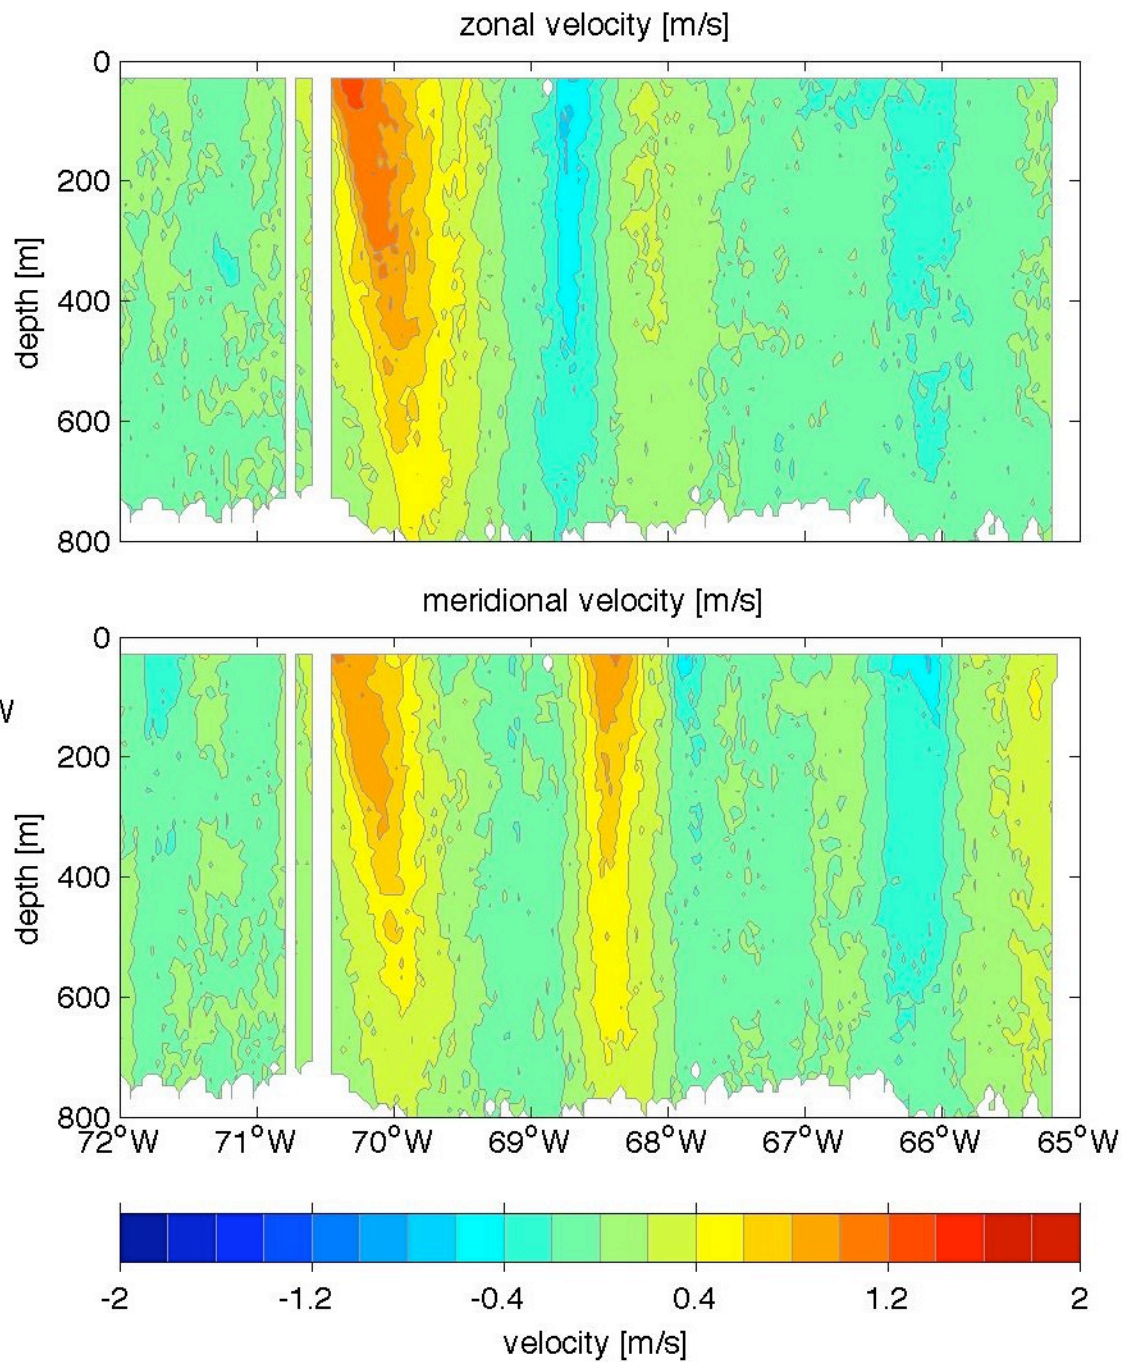

Voyage 1295 inbound
2005/05/11 to 2005/05/12
48 m depth

Voyage 1296 inbound
2005/05/17 to 2005/05/19
48 m depth

Voyage 1296 outbound
2005/05/14 to 2005/05/15
48 m depth

Voyage 1297 outbound
2005/05/21 to 2005/05/22
48 m depth

Voyage 1299 outbound
2005/06/04 to 2005/06/05
48 m depth

Voyage 1300 inbound
2005/06/14 to 2005/06/16
48 m depth

Voyage 1300 outbound
2005/06/11 to 2005/06/12
48 m depth

Voyage 1301 outbound
2005/06/18 to 2005/06/19
48 m depth