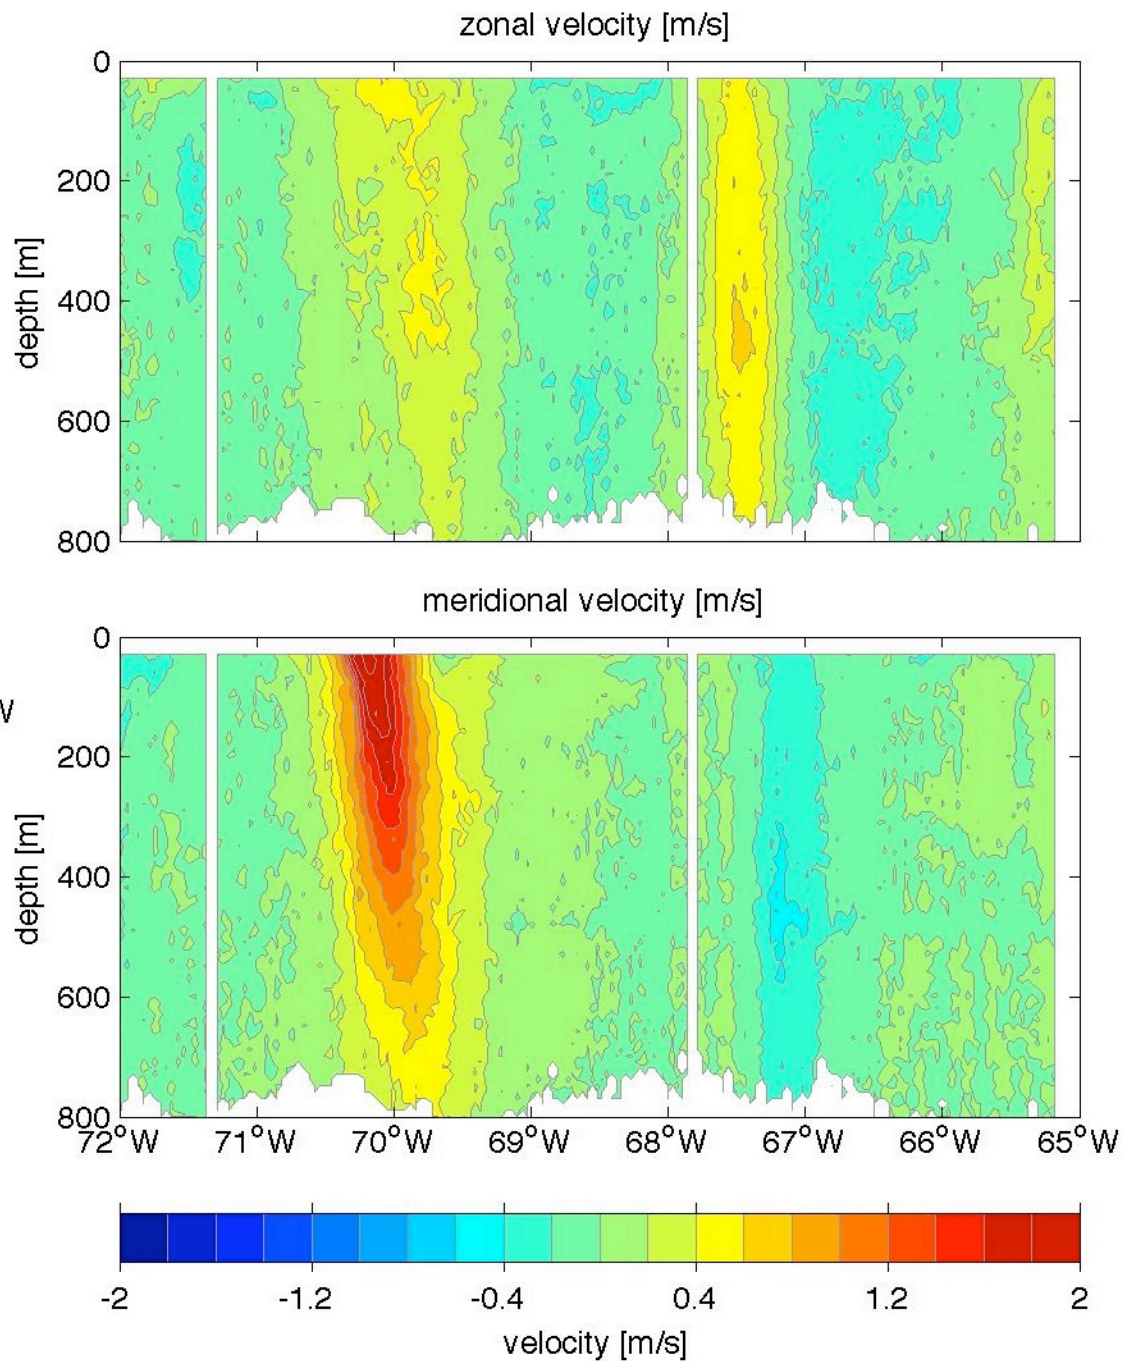

Voyage 1305 outbound
2005/07/16 to 2005/07/17
48 m depth