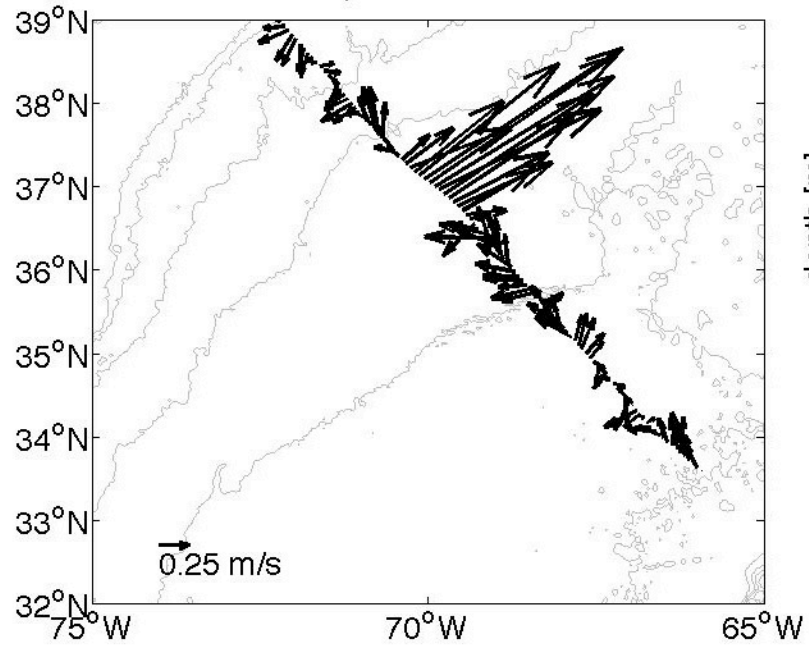

Voyage 1286 outbound
2005/03/06 to 2005/03/07
48 m depth