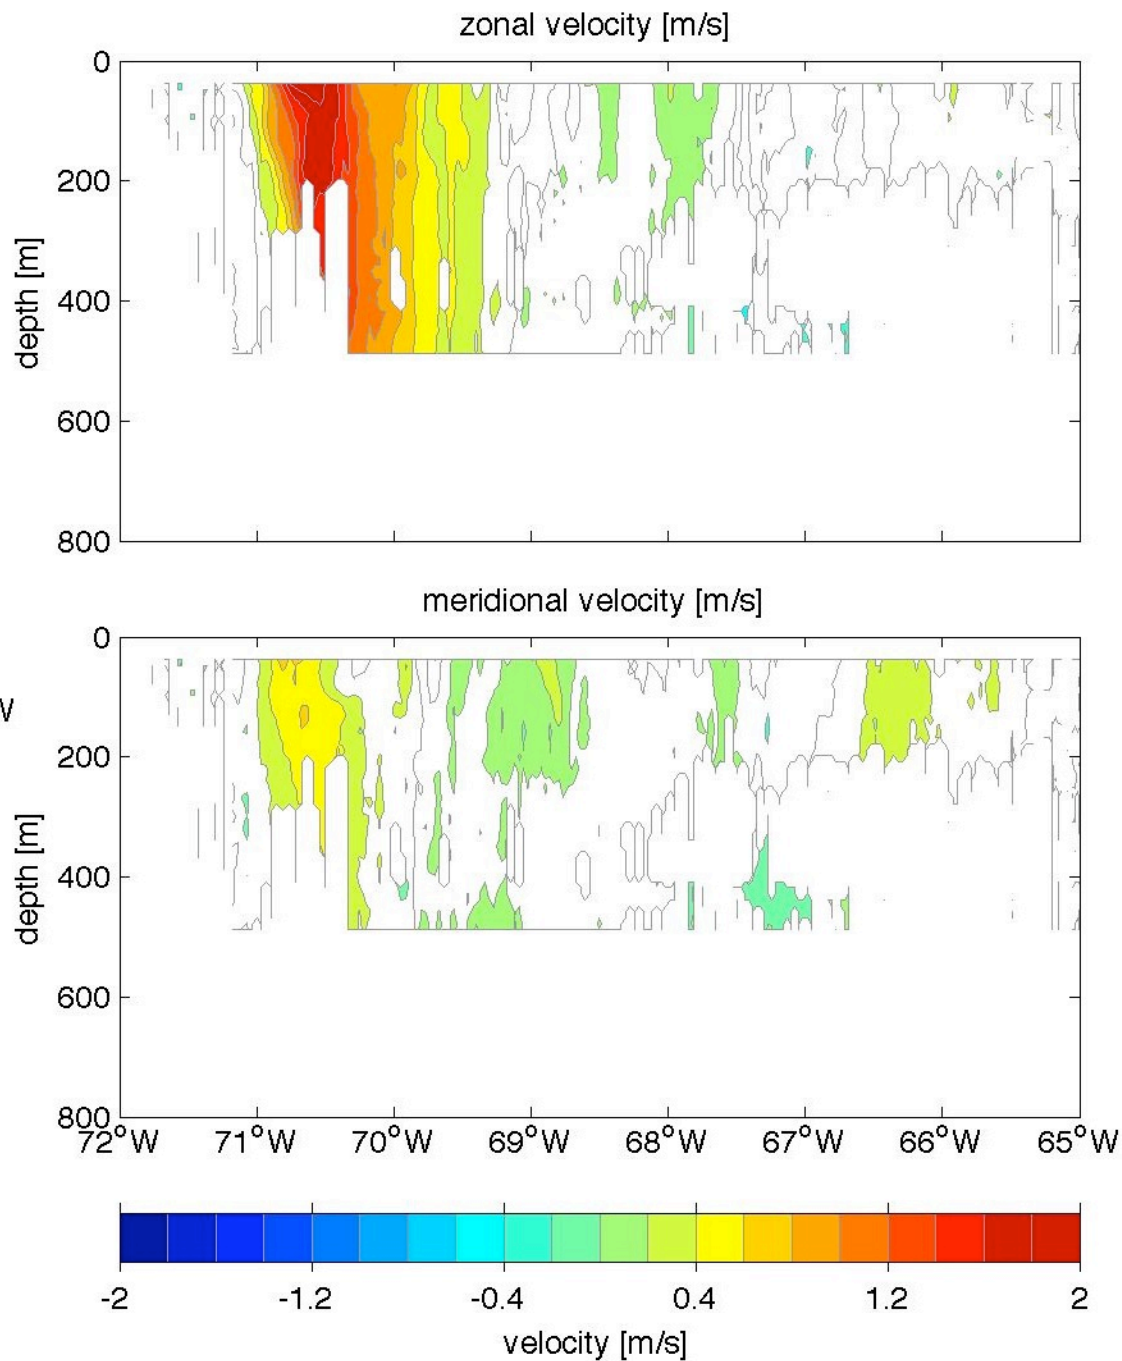

Voyage 1277 outbound
2005/01/01 to 2005/01/03
48 m depth

Voyage 1278 inbound
2005/01/13 to 2005/01/14
48 m depth

Voyage 1278 outbound
2005/01/09 to 2005/01/10
48 m depth

Voyage 1279 outbound
2005/01/16 to 2005/01/17
48 m depth

Voyage 1280 outbound
2005/01/23 to 2005/01/24
48 m depth

Voyage 1281 outbound
2005/01/30 to 2005/01/31
48 m depth

Voyage 1282 inbound
2005/02/10 to 2005/02/11
48 m depth

Voyage 1284 outbound
2005/02/20 to 2005/02/21
48 m depth

Voyage 1286 outbound
2005/03/06 to 2005/03/07
48 m depth

Voyage 1288 outbound
2005/03/19 to 2005/03/20
48 m depth

Voyage 1289 outbound
2005/03/25 to 2005/03/27
48 m depth

Voyage 1294 outbound
2005/04/30 to 2005/05/01
48 m depth