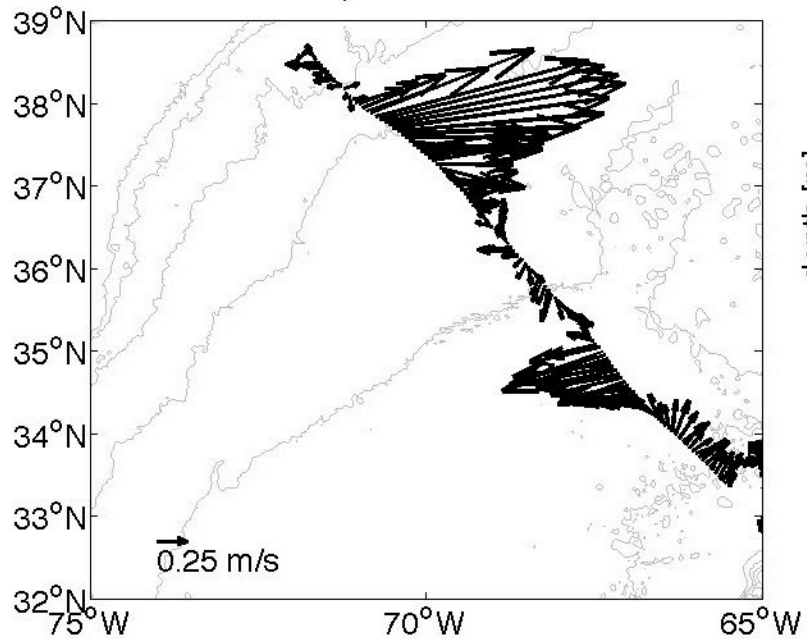

Voyage 1277 outbound
2005/01/01 to 2005/01/03
48 m depth

Voyage 1278 inbound
2005/01/13 to 2005/01/14
48 m depth

Voyage 1278 outbound
2005/01/09 to 2005/01/10
48 m depth

Voyage 1279 outbound
2005/01/16 to 2005/01/17
48 m depth