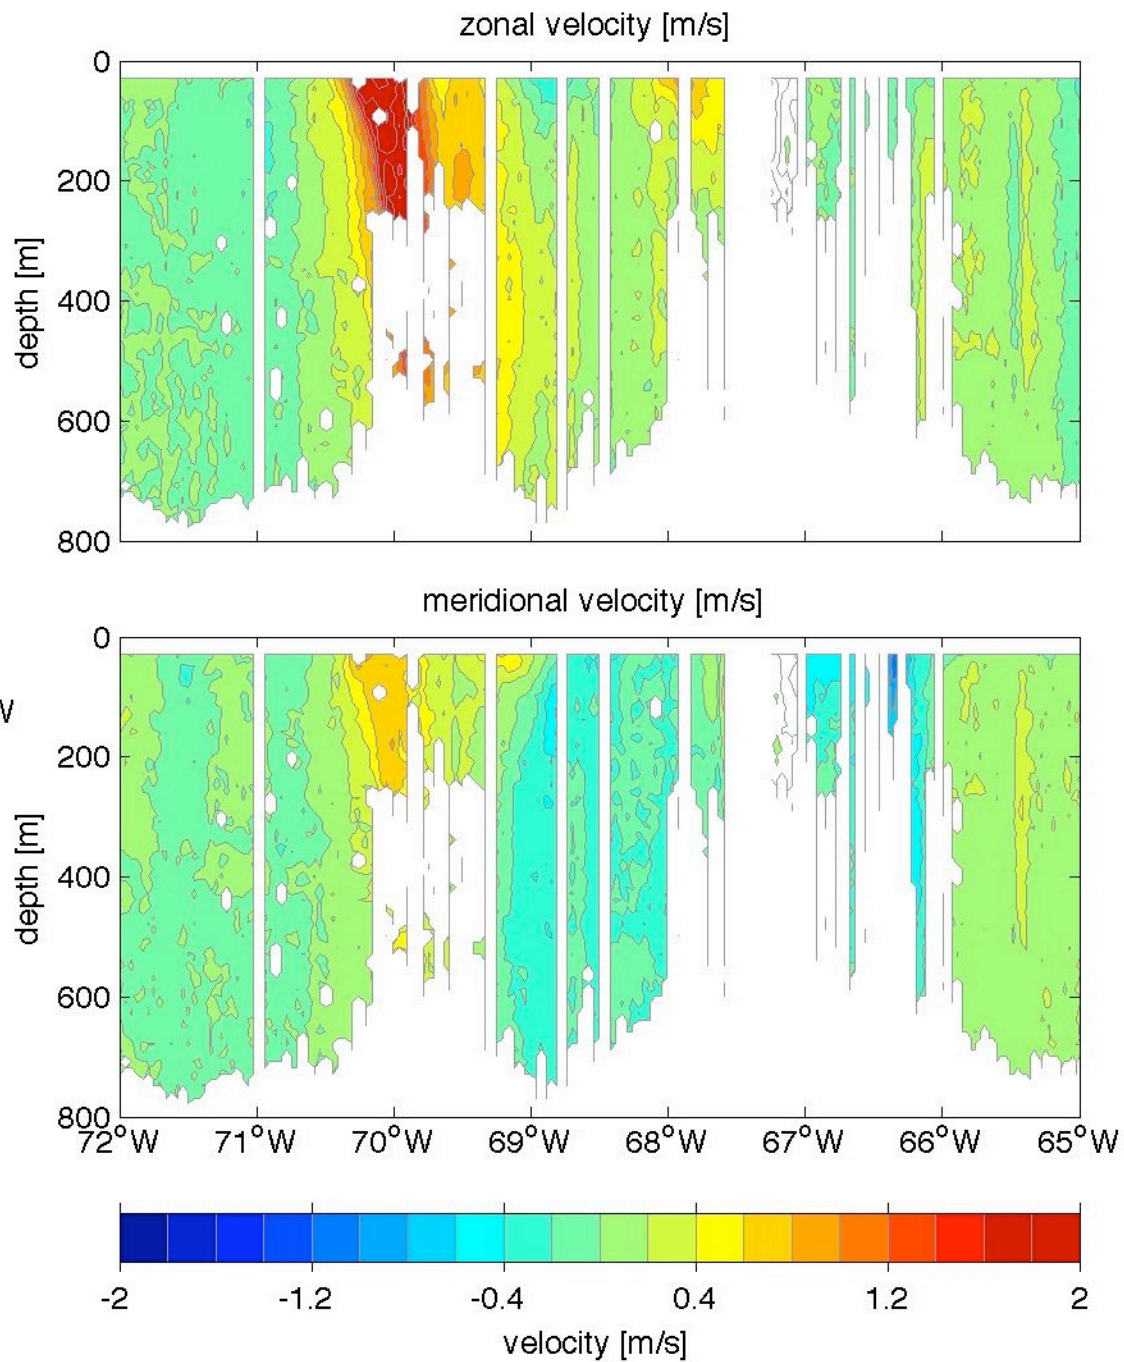

Voyage 1302 inbound
2005/06/28 to 2005/06/30
48 m depth

Voyage 1302 outbound
2005/06/25 to 2005/06/26
48 m depth

Voyage 1303 outbound
2005/07/02 to 2005/07/03
48 m depth

Voyage 1304 outbound
2005/07/09 to 2005/07/10
48 m depth

Voyage 1305 inbound
2005/07/18 to 2005/07/20
48 m depth

Voyage 1305 outbound
2005/07/16 to 2005/07/17
48 m depth

Voyage 1307 inbound
2005/08/02 to 2005/08/04
48 m depth

Voyage 1307 outbound
2005/07/30 to 2005/07/31
48 m depth

Voyage 1308 inbound
2005/08/09 to 2005/08/11
48 m depth

Voyage 1308 outbound
2005/08/06 to 2005/08/07
48 m depth

Voyage 1309 inbound
2005/08/16 to 2005/08/18
48 m depth

Voyage 1309 outbound
2005/08/13 to 2005/08/14
48 m depth

Voyage 1312 outbound
2005/09/03 to 2005/09/04
48 m depth

Voyage 1314 inbound
2005/09/20 to 2005/09/21
48 m depth

Voyage 1314 outbound
2005/09/17 to 2005/09/19
48 m depth

Voyage 1324 inbound
2005/11/29 to 2005/11/30
48 m depth