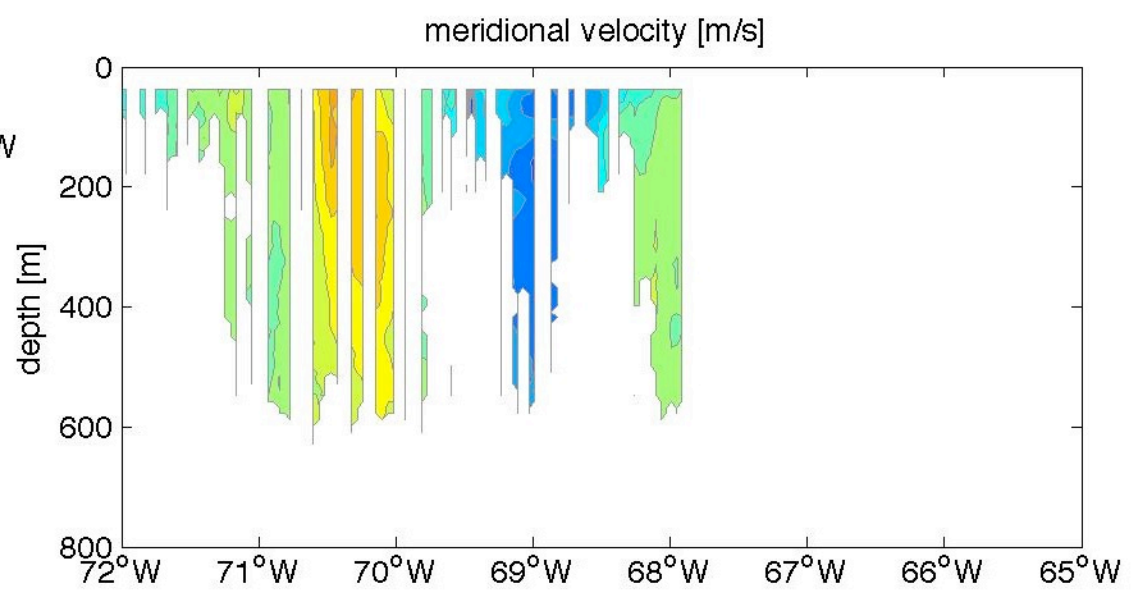

Voyage 1346 outbound
2006/05/06 to 2006/05/07
48 m depth

Voyage 1347 inbound
2006/05/16 to 2006/05/18
48 m depth

Voyage 1347 outbound
2006/05/13 to 2006/05/14
48 m depth

Voyage 1348 outbound
2006/05/20 to 2006/05/21
48 m depth