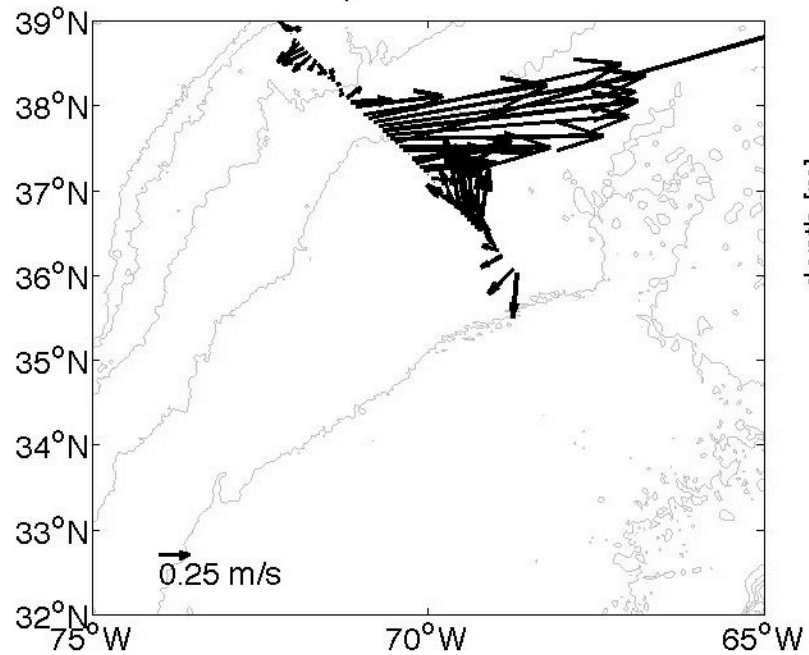

Voyage 1360 outbound
2006/08/12 to 2006/08/12
48 m depth