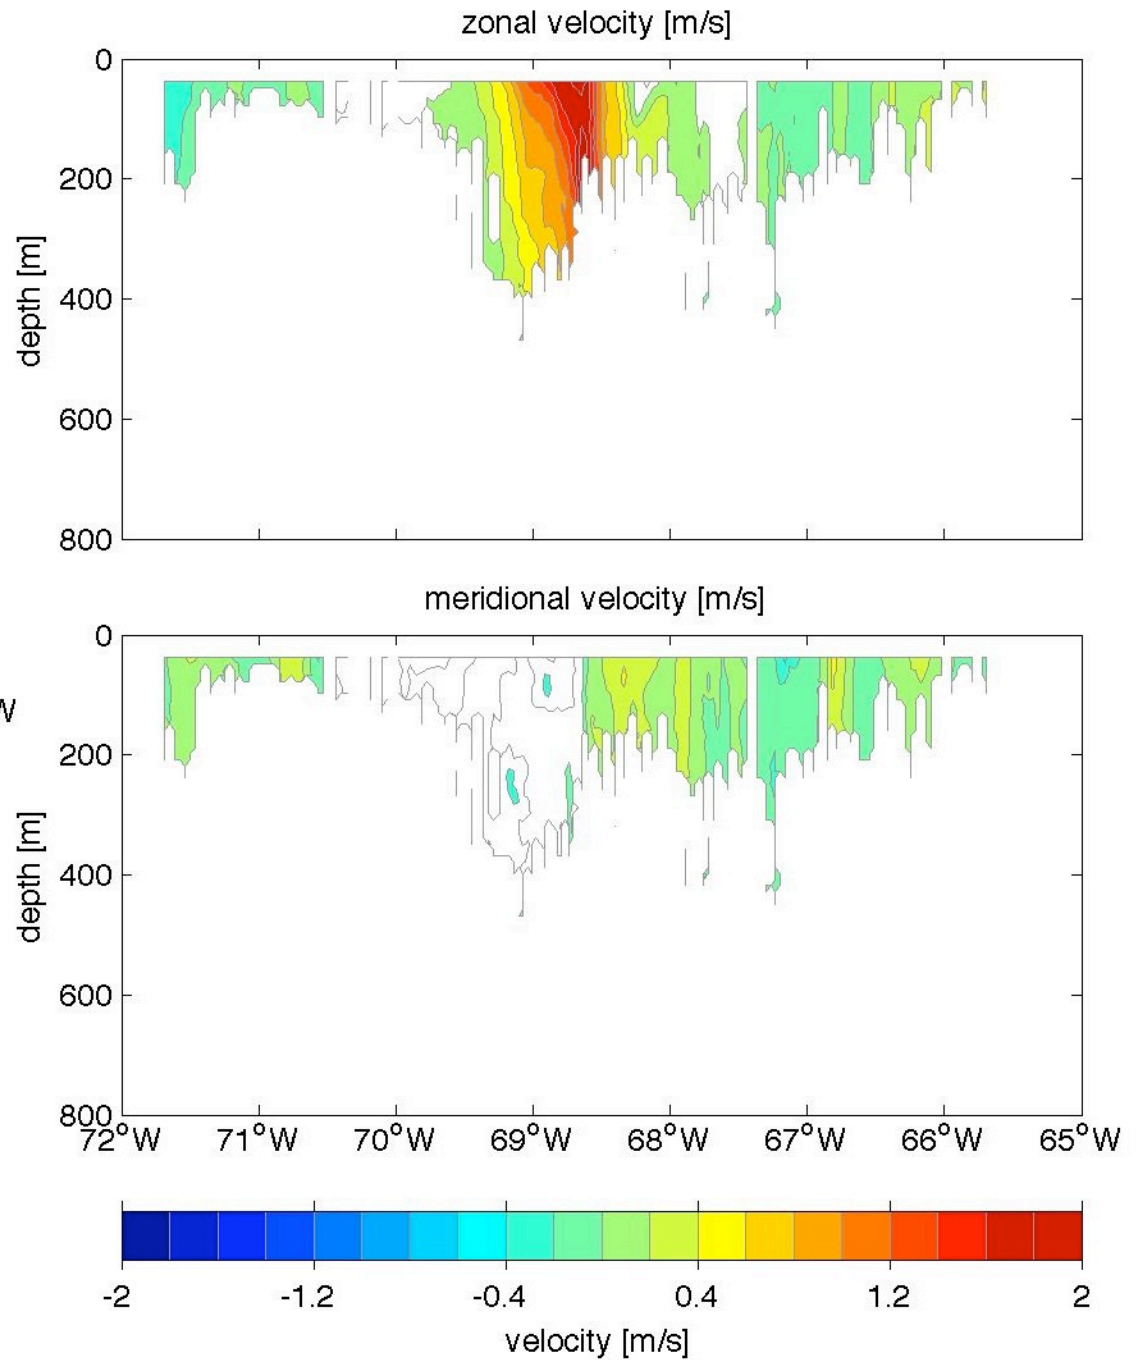

Voyage 1329 outbound
2006/01/08 to 2006/01/09
48 m depth

Voyage 1340 inbound
2006/03/28 to 2006/03/30
48 m depth

Voyage 1342 inbound
2006/04/11 to 2006/04/13
48 m depth

Voyage 1342 outbound
2006/04/08 to 2006/04/09
48 m depth

Voyage 1346 outbound
2006/05/06 to 2006/05/07
48 m depth

Voyage 1347 inbound
2006/05/16 to 2006/05/18
48 m depth

Voyage 1347 outbound
2006/05/13 to 2006/05/14
48 m depth

Voyage 1348 outbound
2006/05/20 to 2006/05/21
48 m depth

Voyage 1351 outbound
2006/06/10 to 2006/06/11
48 m depth

Voyage 1352 outbound
2006/06/17 to 2006/06/18
48 m depth

Voyage 1357 outbound
2006/07/22 to 2006/07/23
48 m depth

Voyage 1358 outbound
2006/07/29 to 2006/07/31
48 m depth