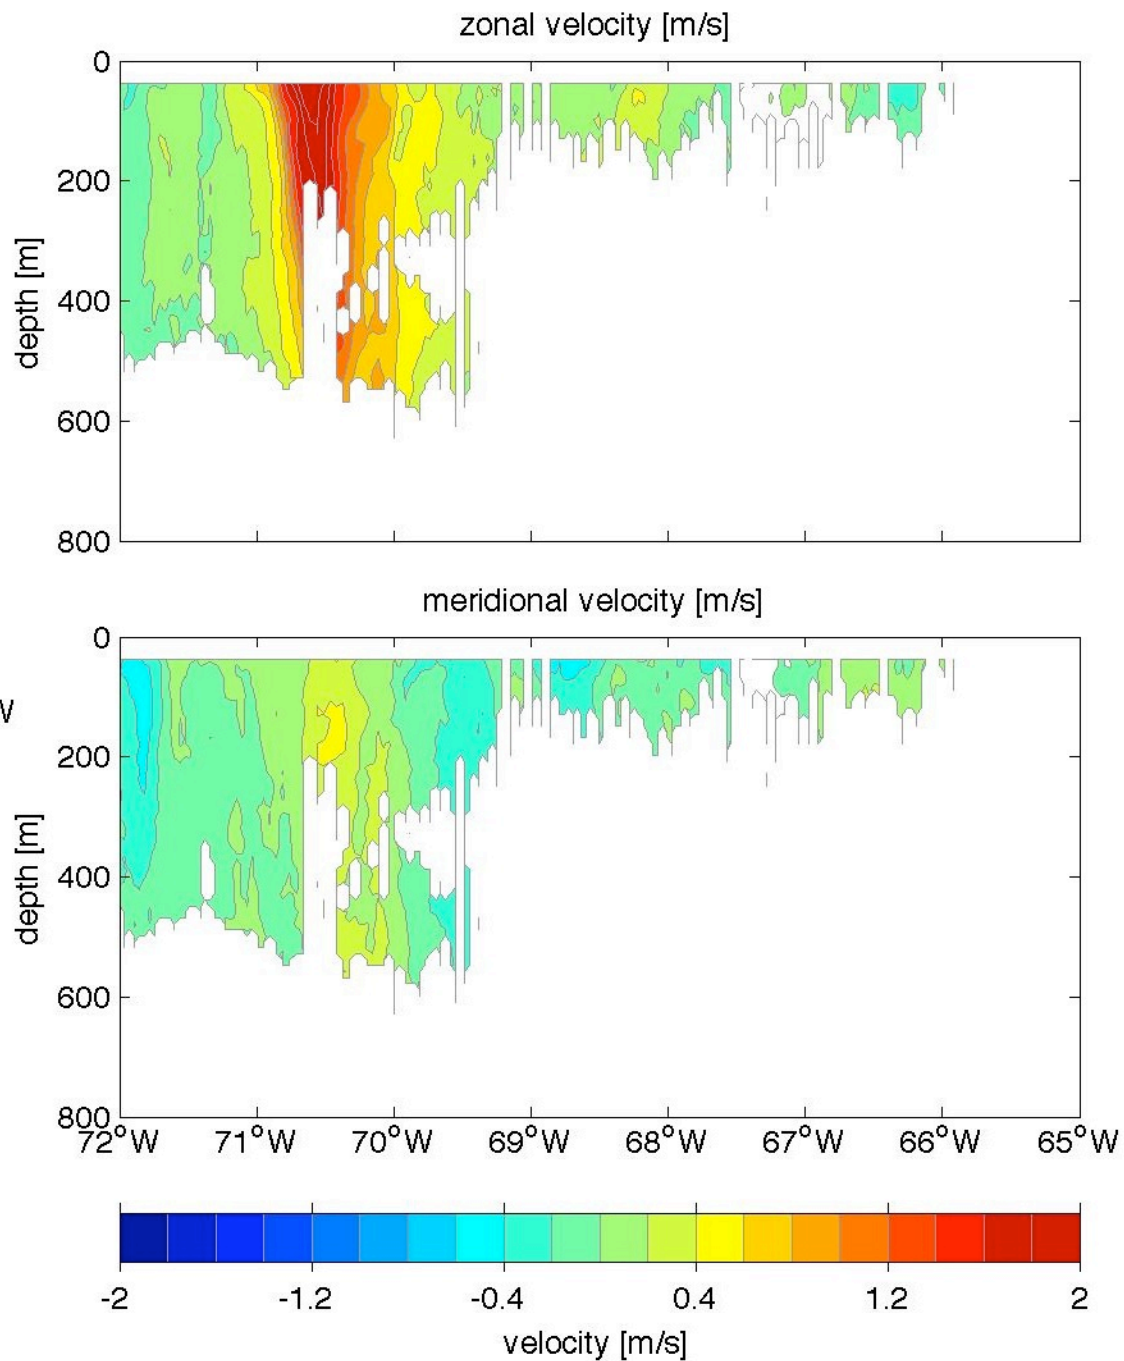

Voyage 1359 outbound
2006/08/05 to 2006/08/06
48 m depth

Voyage 1360 inbound
2006/08/15 to 2006/08/17
48 m depth

Voyage 1360 outbound
2006/08/12 to 2006/08/12
48 m depth

Voyage 1362 outbound
2006/08/26 to 2006/08/27
48 m depth

Voyage 1366 inbound
2006/09/26 to 2006/09/28
48 m depth

Voyage 1366 outbound
2006/09/23 to 2006/09/24
48 m depth

Voyage 1367 outbound
2006/09/30 to 2006/10/01
48 m depth

Voyage 1370 outbound
2006/10/21 to 2006/10/23
48 m depth