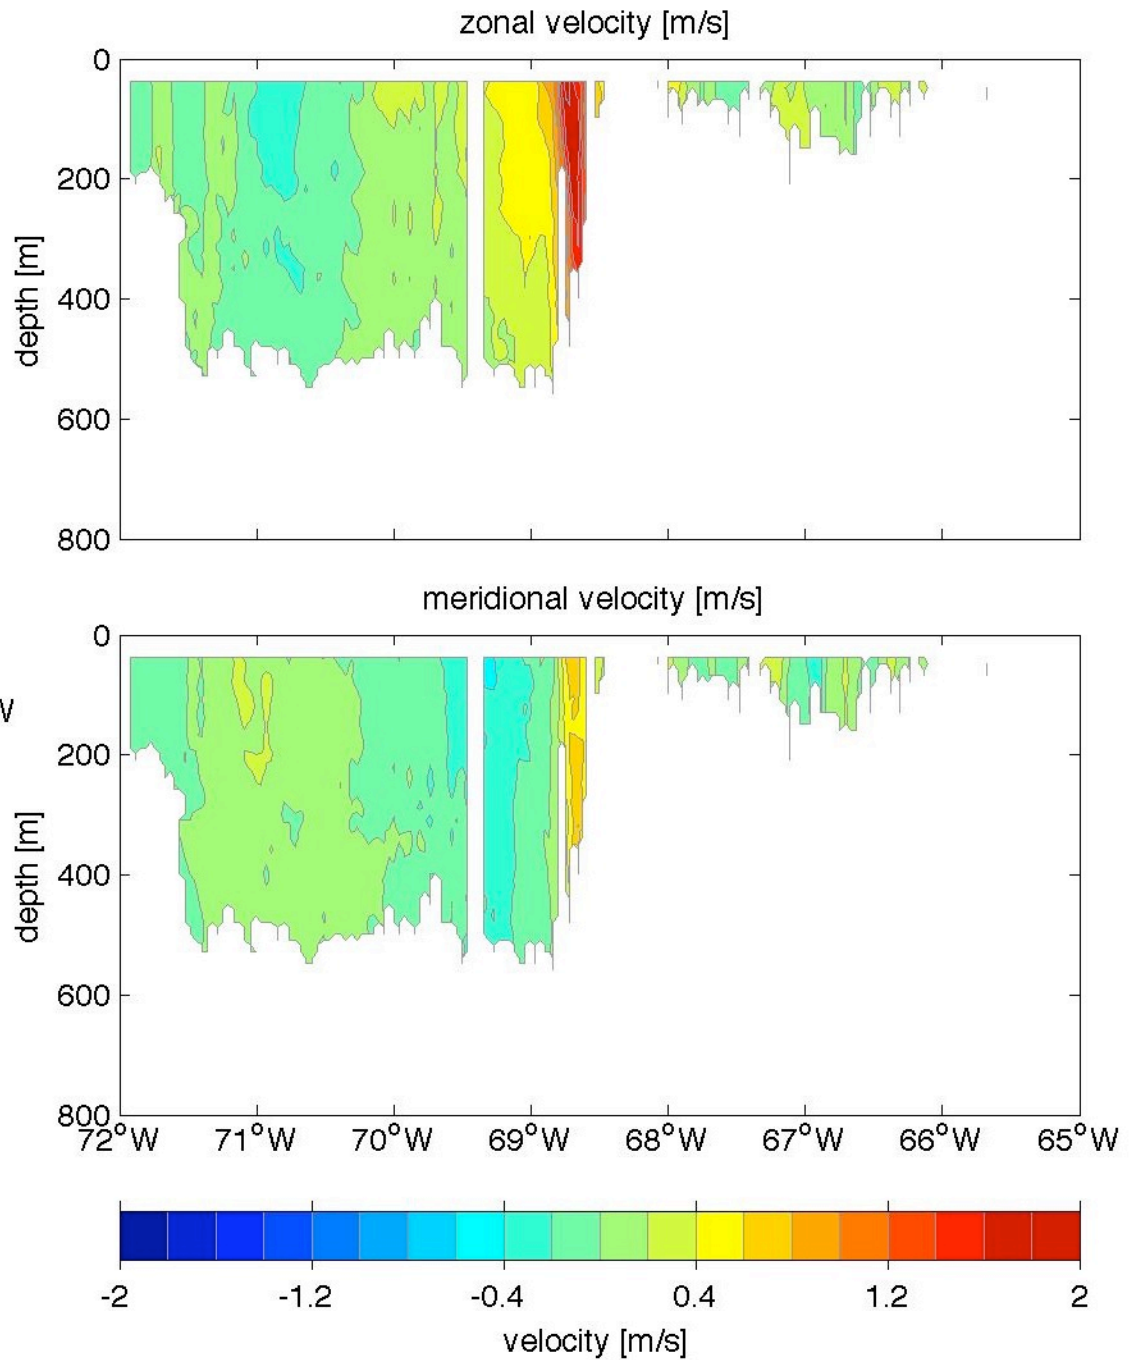

Voyage 1329 outbound
2006/01/08 to 2006/01/09
48 m depth

Voyage 1340 inbound
2006/03/28 to 2006/03/30
48 m depth

Voyage 1342 inbound
2006/04/11 to 2006/04/13
48 m depth

Voyage 1342 outbound
2006/04/08 to 2006/04/09
48 m depth

Voyage 1346 outbound
2006/05/06 to 2006/05/07
48 m depth

Voyage 1347 inbound
2006/05/16 to 2006/05/18
48 m depth

Voyage 1347 outbound
2006/05/13 to 2006/05/14
48 m depth

Voyage 1348 outbound
2006/05/20 to 2006/05/21
48 m depth