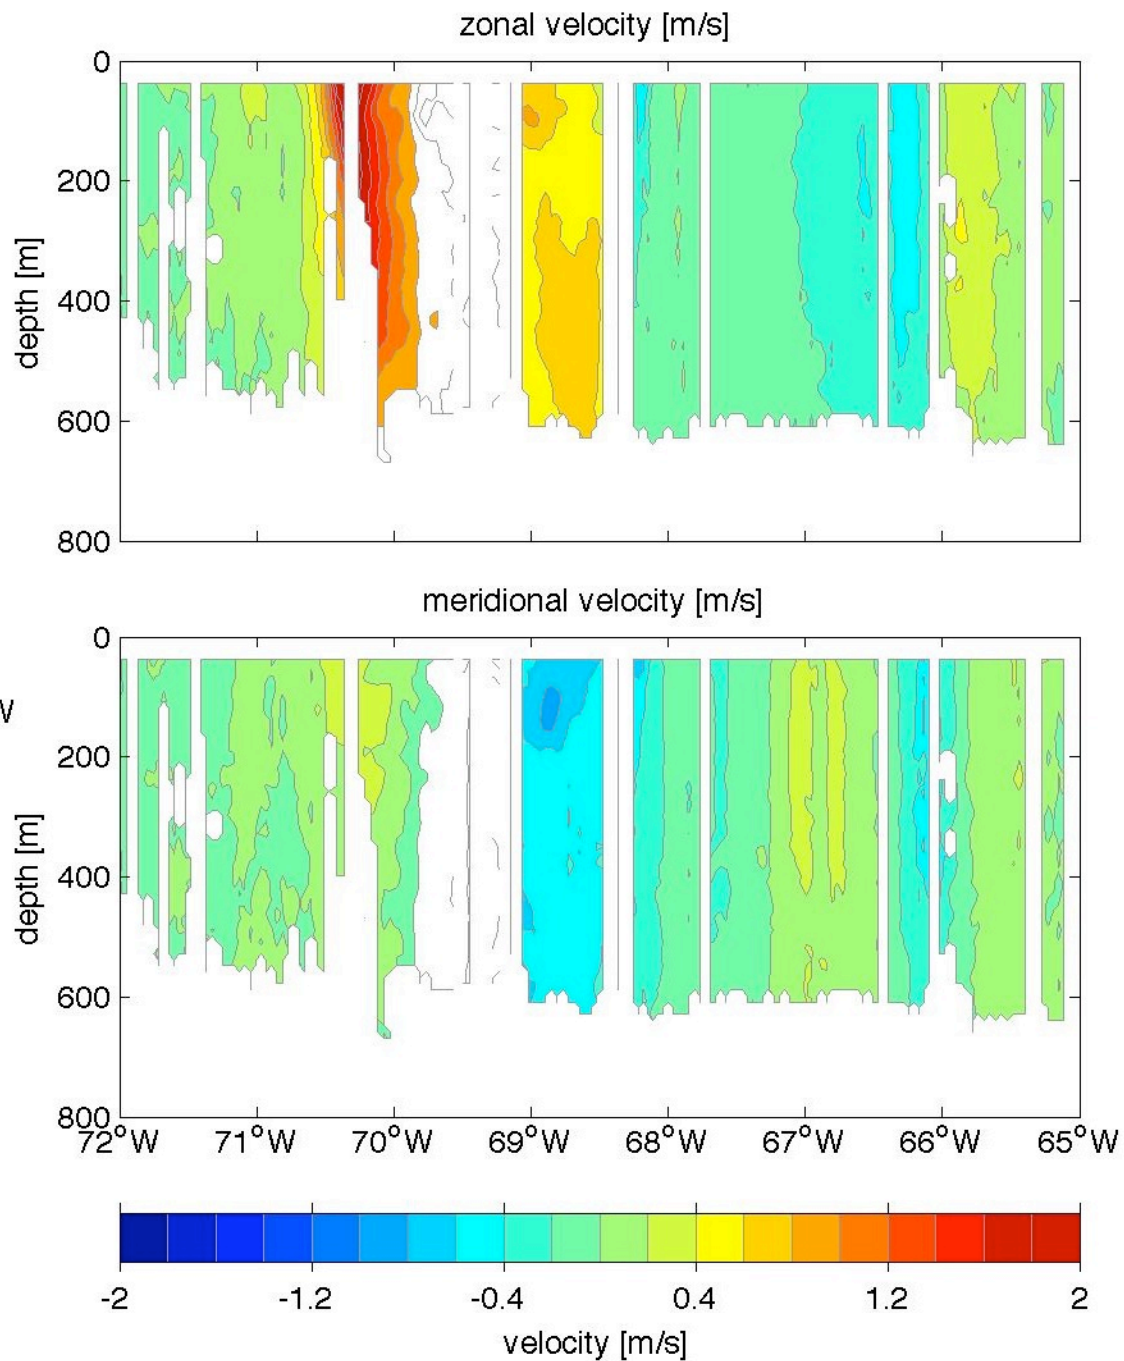

Voyage 1329 outbound
2006/01/08 to 2006/01/09
48 m depth

Voyage 1340 inbound
2006/03/28 to 2006/03/30
48 m depth

Voyage 1342 inbound
2006/04/11 to 2006/04/13
48 m depth

Voyage 1342 outbound
2006/04/08 to 2006/04/09
48 m depth

Voyage 1346 outbound
2006/05/06 to 2006/05/07
48 m depth

Voyage 1347 inbound
2006/05/16 to 2006/05/18
48 m depth

Voyage 1347 outbound
2006/05/13 to 2006/05/14
48 m depth

Voyage 1348 outbound
2006/05/20 to 2006/05/21
48 m depth

Voyage 1351 outbound
2006/06/10 to 2006/06/11
48 m depth

Voyage 1352 outbound
2006/06/17 to 2006/06/18
48 m depth

Voyage 1357 outbound
2006/07/22 to 2006/07/23
48 m depth

Voyage 1358 outbound
2006/07/29 to 2006/07/31
48 m depth

Voyage 1359 outbound
2006/08/05 to 2006/08/06
48 m depth

Voyage 1360 inbound
2006/08/15 to 2006/08/17
48 m depth

Voyage 1360 outbound
2006/08/12 to 2006/08/12
48 m depth

Voyage 1362 outbound
2006/08/26 to 2006/08/27
48 m depth