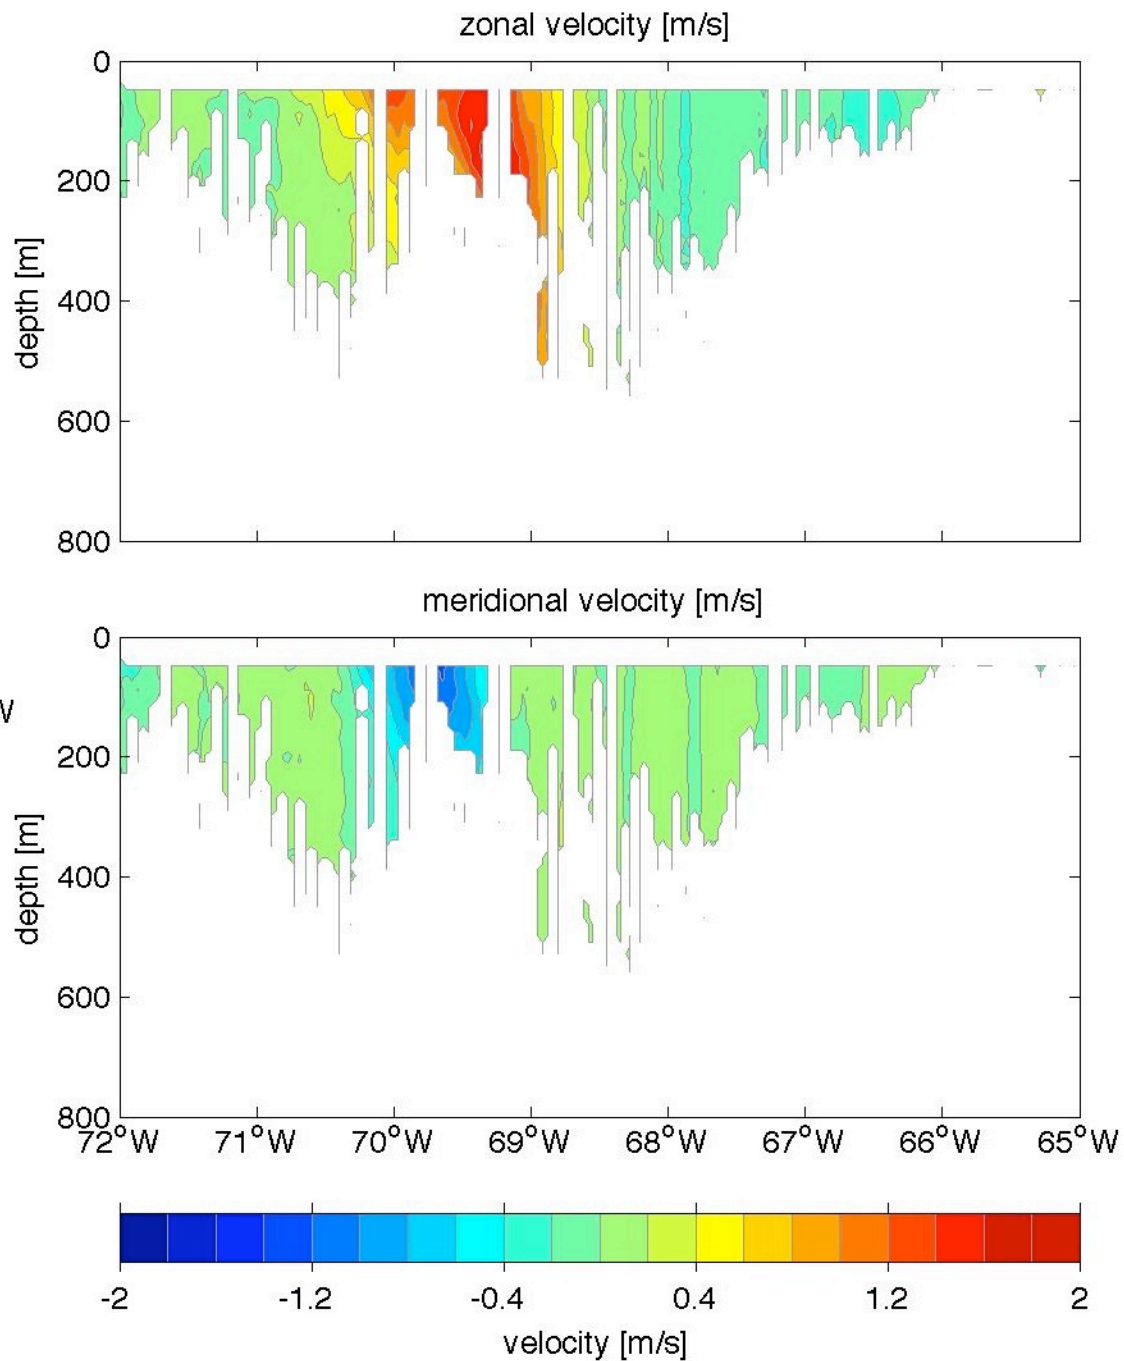

Voyage 1329 outbound
2006/01/08 to 2006/01/09
48 m depth

Voyage 1340 inbound
2006/03/28 to 2006/03/30
48 m depth

Voyage 1342 inbound
2006/04/11 to 2006/04/13
48 m depth

Voyage 1342 outbound
2006/04/08 to 2006/04/09
48 m depth

Voyage 1346 outbound
2006/05/06 to 2006/05/07
48 m depth

Voyage 1347 inbound
2006/05/16 to 2006/05/18
48 m depth

Voyage 1347 outbound
2006/05/13 to 2006/05/14
48 m depth

Voyage 1348 outbound
2006/05/20 to 2006/05/21
48 m depth

Voyage 1351 outbound
2006/06/10 to 2006/06/11
48 m depth

Voyage 1352 outbound
2006/06/17 to 2006/06/18
48 m depth

Voyage 1357 outbound
2006/07/22 to 2006/07/23
48 m depth

Voyage 1358 outbound
2006/07/29 to 2006/07/31
48 m depth

Voyage 1359 outbound
2006/08/05 to 2006/08/06
48 m depth

Voyage 1360 inbound
2006/08/15 to 2006/08/17
48 m depth

Voyage 1360 outbound
2006/08/12 to 2006/08/12
48 m depth

Voyage 1362 outbound
2006/08/26 to 2006/08/27
48 m depth