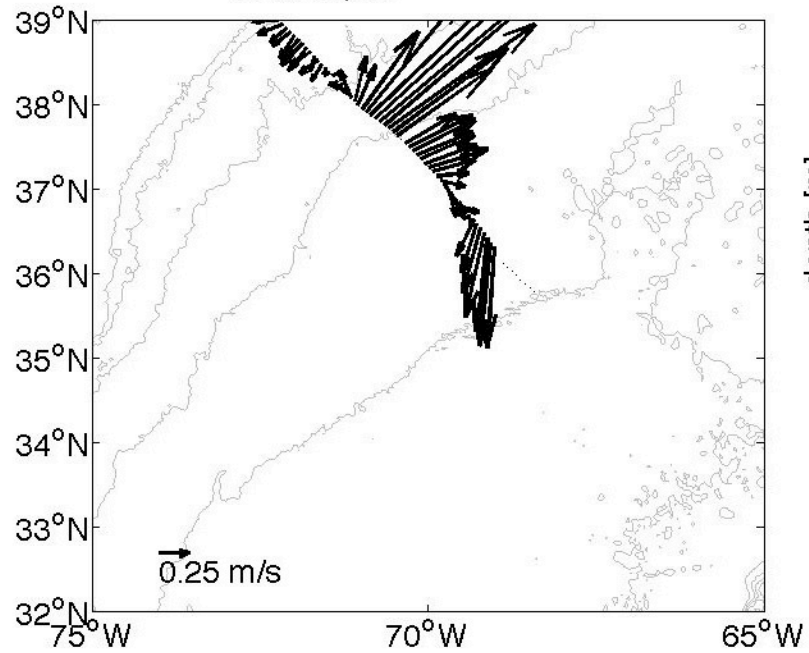

Voyage 1359 outbound
2006/08/05 to 2006/08/06
48 m depth

Voyage 1360 inbound
2006/08/15 to 2006/08/17
48 m depth

Voyage 1360 outbound
2006/08/12 to 2006/08/12
48 m depth

Voyage 1362 outbound
2006/08/26 to 2006/08/27
48 m depth