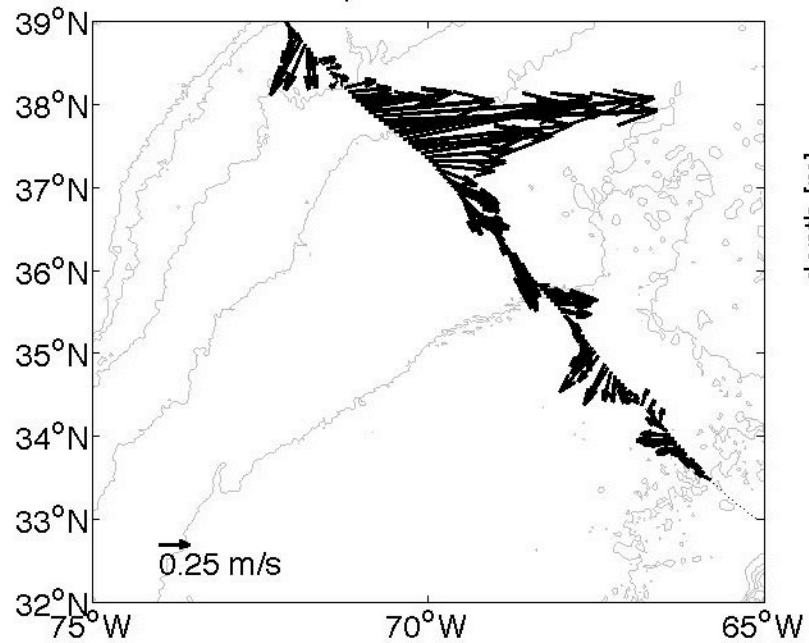

Voyage 1367 outbound
2006/09/30 to 2006/10/01
48 m depth