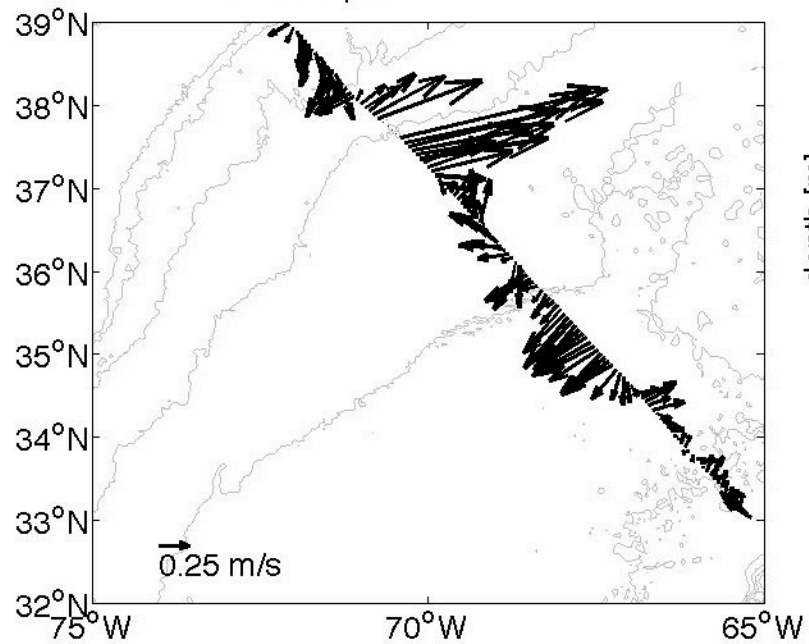

Voyage 1373 outbound
2006/11/11 to 2006/11/12
48 m depth