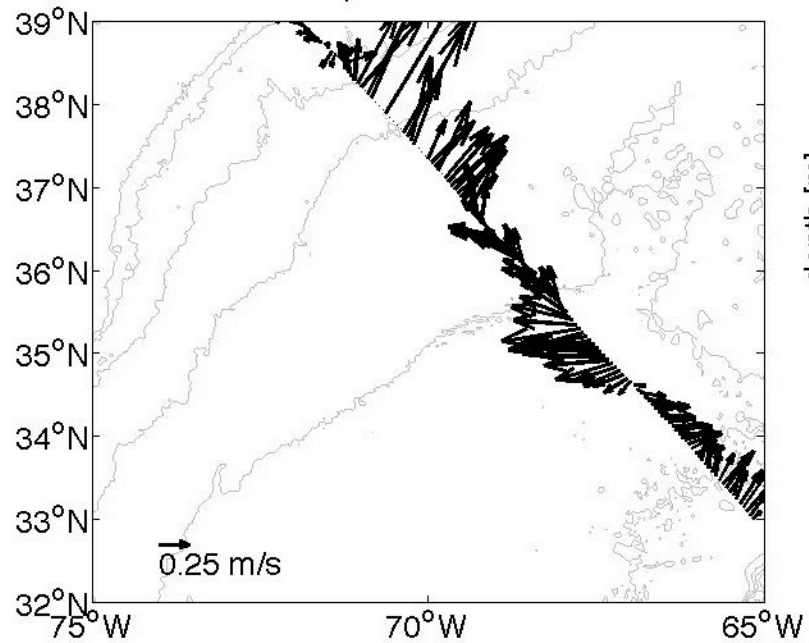

Voyage 1372 inbound
2006/11/07 to 2006/11/09
48 m depth