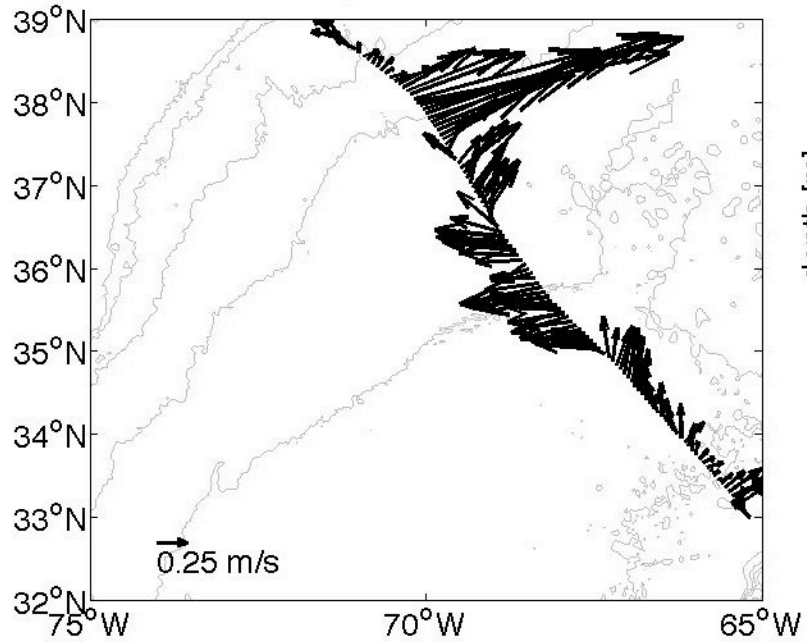

Voyage 1371 inbound
2006/10/31 to 2006/11/02
48 m depth

Voyage 1372 inbound
2006/11/07 to 2006/11/09
48 m depth

Voyage 1373 outbound
2006/11/11 to 2006/11/12
48 m depth

Voyage 1374 inbound
2006/11/21 to 2006/11/22
48 m depth

Voyage 1374 outbound
2006/11/18 to 2006/11/19
48 m depth

Voyage 1375 inbound
2006/11/28 to 2006/11/30
48 m depth

Voyage 1377 outbound
2006/12/09 to 2006/12/10
48 m depth

Voyage 1378 outbound
2006/12/16 to 2006/12/17
48 m depth