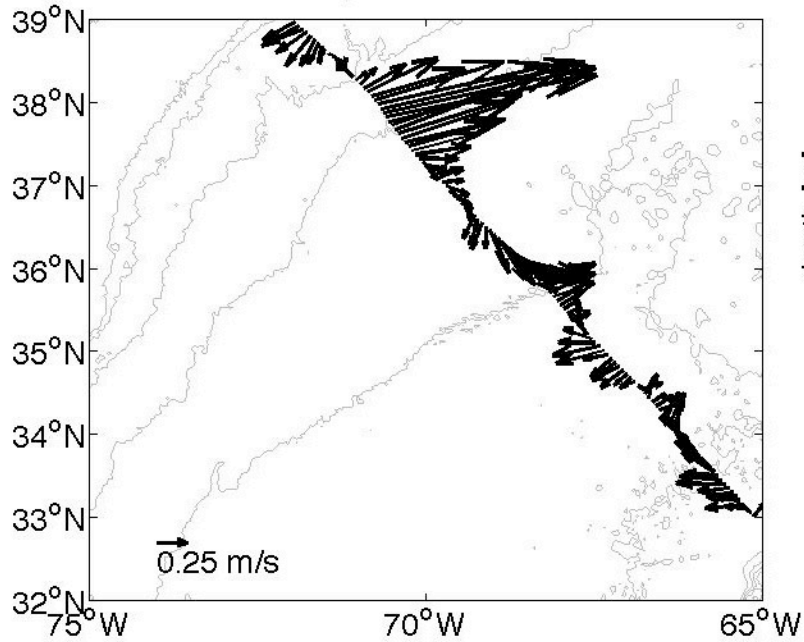

Voyage 1366 inbound
2006/09/26 to 2006/09/28
48 m depth