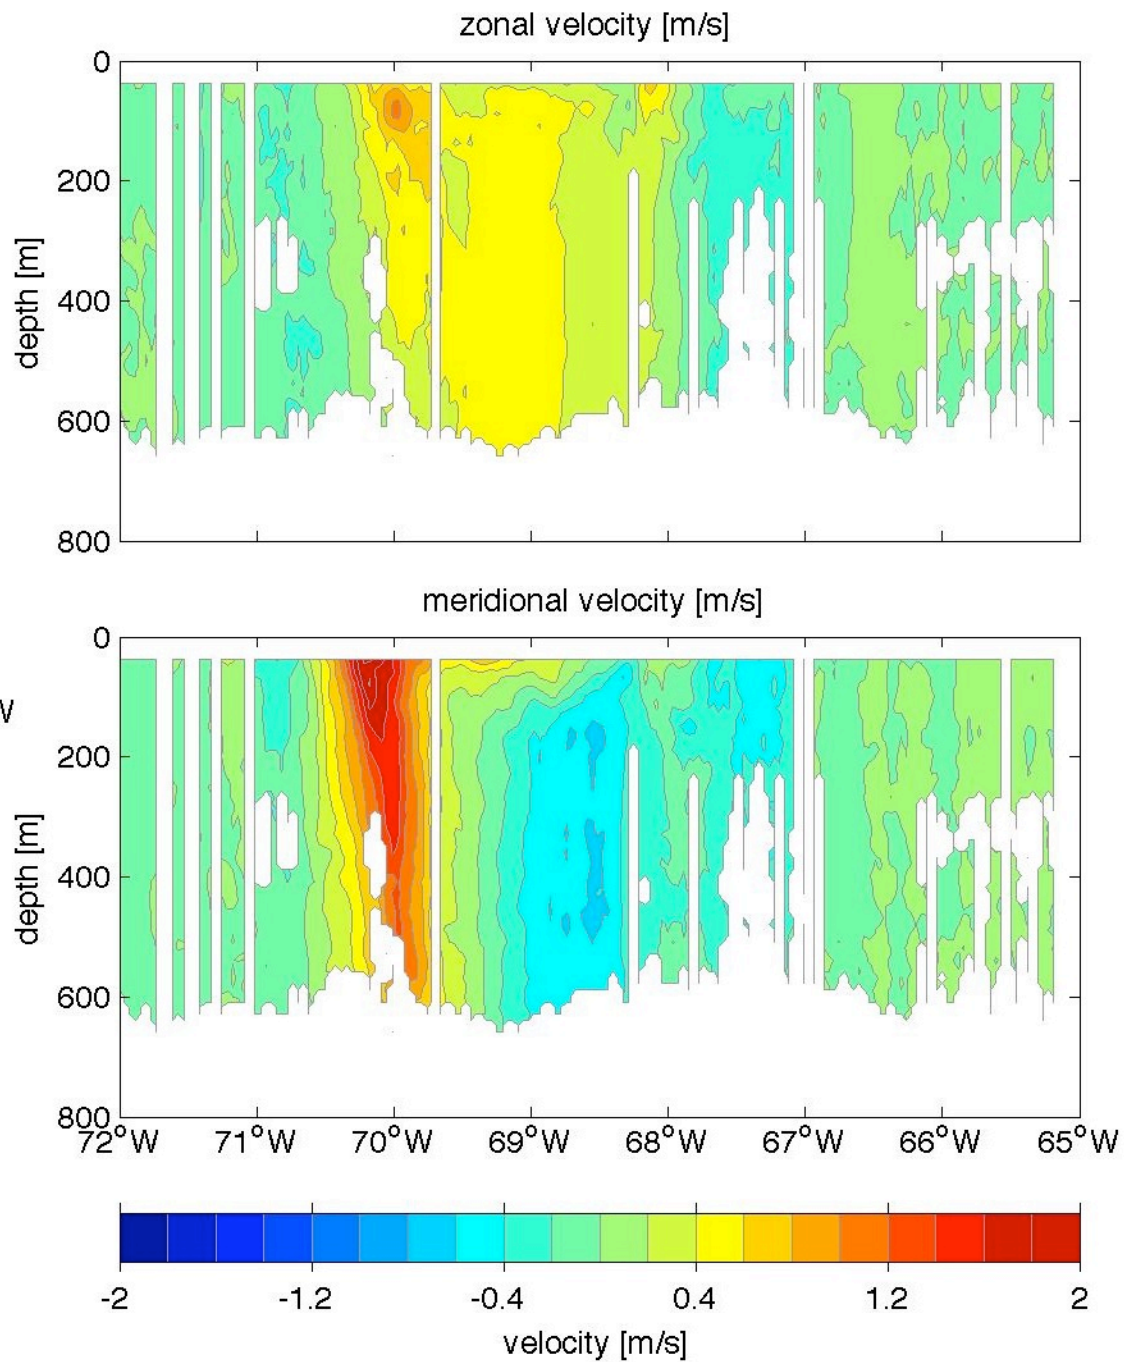

Voyage 1329 outbound
2006/01/08 to 2006/01/09
48 m depth

Voyage 1340 inbound
2006/03/28 to 2006/03/30
48 m depth

Voyage 1342 inbound
2006/04/11 to 2006/04/13
48 m depth

Voyage 1342 outbound
2006/04/08 to 2006/04/09
48 m depth

Voyage 1346 outbound
2006/05/06 to 2006/05/07
48 m depth

Voyage 1347 inbound
2006/05/16 to 2006/05/18
48 m depth

Voyage 1347 outbound
2006/05/13 to 2006/05/14
48 m depth

Voyage 1348 outbound
2006/05/20 to 2006/05/21
48 m depth

Voyage 1351 outbound
2006/06/10 to 2006/06/11
48 m depth

Voyage 1352 outbound
2006/06/17 to 2006/06/18
48 m depth

Voyage 1357 outbound
2006/07/22 to 2006/07/23
48 m depth

Voyage 1358 outbound
2006/07/29 to 2006/07/31
48 m depth

Voyage 1359 outbound
2006/08/05 to 2006/08/06
48 m depth

Voyage 1360 inbound
2006/08/15 to 2006/08/17
48 m depth

Voyage 1360 outbound
2006/08/12 to 2006/08/12
48 m depth

Voyage 1362 outbound
2006/08/26 to 2006/08/27
48 m depth