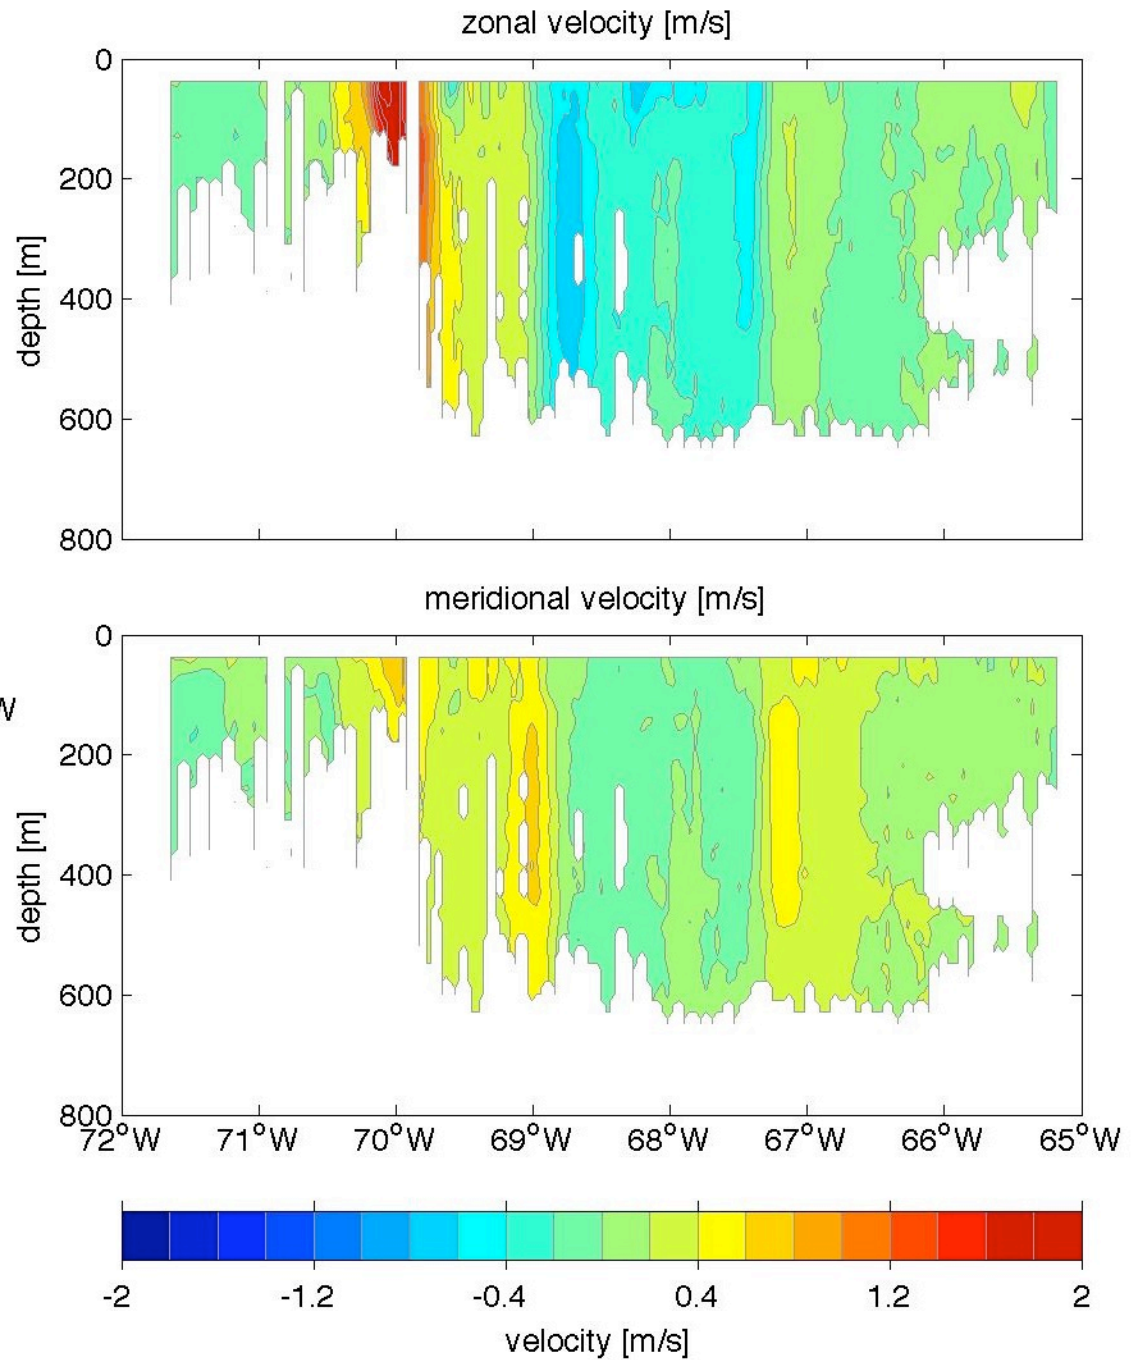

Voyage 1359 outbound
2006/08/05 to 2006/08/06
48 m depth

Voyage 1360 inbound
2006/08/15 to 2006/08/17
48 m depth

Voyage 1360 outbound
2006/08/12 to 2006/08/12
48 m depth

Voyage 1362 outbound
2006/08/26 to 2006/08/27
48 m depth

Voyage 1366 inbound
2006/09/26 to 2006/09/28
48 m depth

Voyage 1366 outbound
2006/09/23 to 2006/09/24
48 m depth

Voyage 1367 outbound
2006/09/30 to 2006/10/01
48 m depth

Voyage 1370 outbound
2006/10/21 to 2006/10/23
48 m depth

Voyage 1371 inbound
2006/10/31 to 2006/11/02
48 m depth

Voyage 1372 inbound
2006/11/07 to 2006/11/09
48 m depth

Voyage 1373 outbound
2006/11/11 to 2006/11/12
48 m depth

Voyage 1374 inbound
2006/11/21 to 2006/11/22
48 m depth

Voyage 1374 outbound
2006/11/18 to 2006/11/19
48 m depth

Voyage 1375 inbound
2006/11/28 to 2006/11/30
48 m depth

Voyage 1377 outbound
2006/12/09 to 2006/12/10
48 m depth

Voyage 1378 outbound
2006/12/16 to 2006/12/17
48 m depth