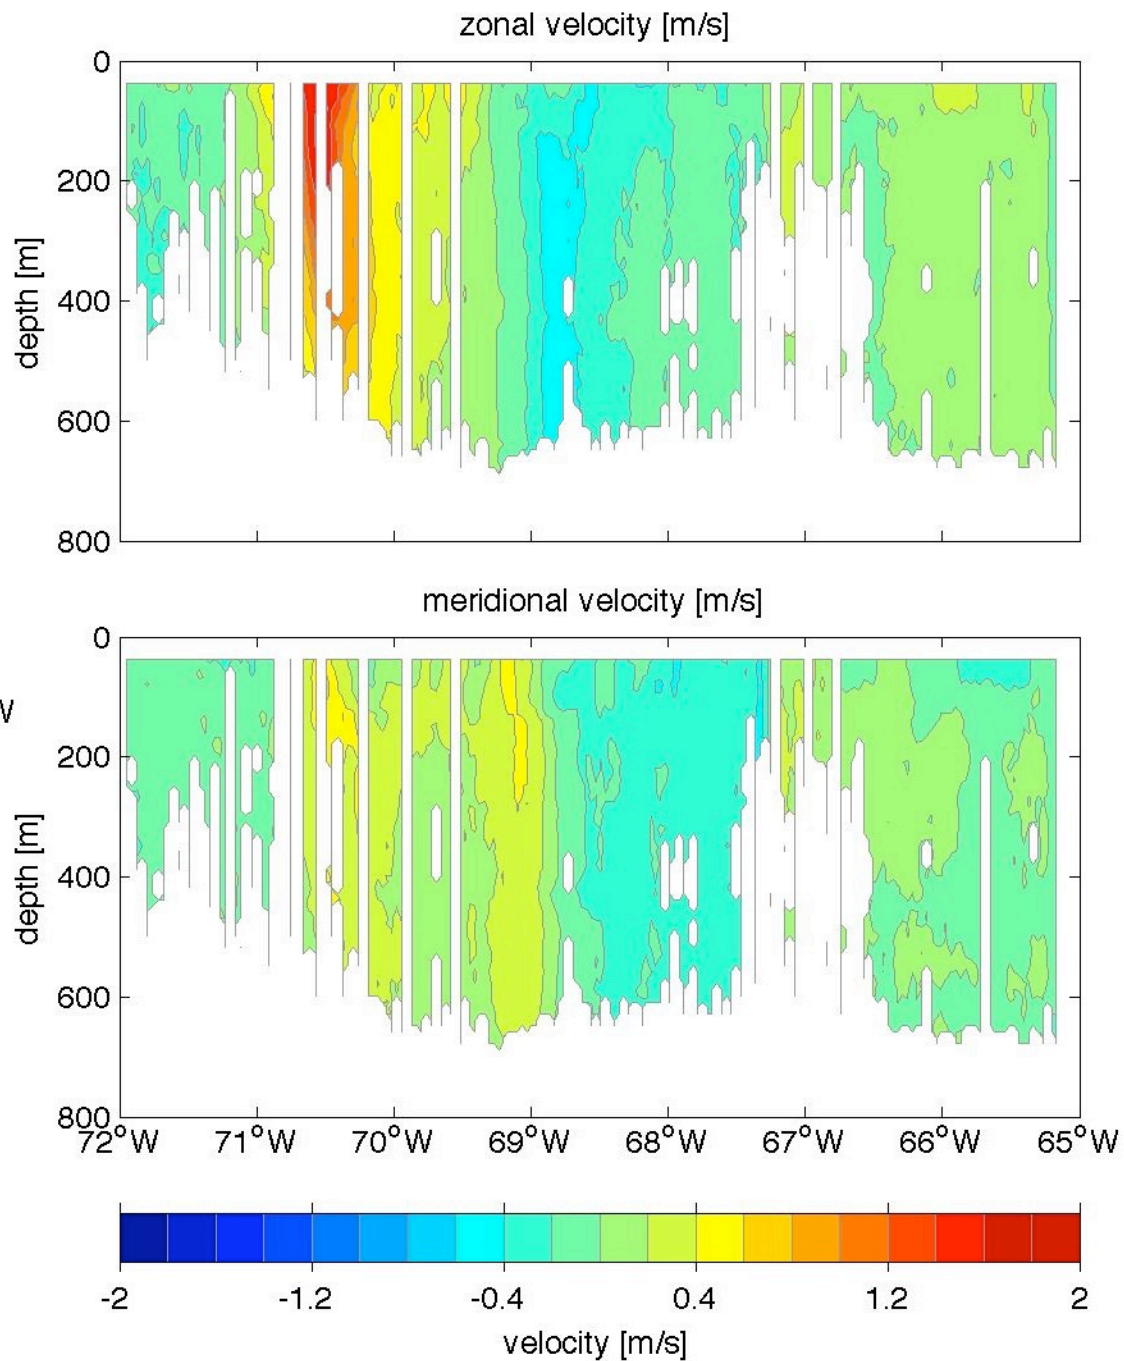

Voyage 1359 outbound
2006/08/05 to 2006/08/06
48 m depth

Voyage 1360 inbound
2006/08/15 to 2006/08/17
48 m depth

Voyage 1360 outbound
2006/08/12 to 2006/08/12
48 m depth

Voyage 1362 outbound
2006/08/26 to 2006/08/27
48 m depth

Voyage 1366 inbound
2006/09/26 to 2006/09/28
48 m depth

Voyage 1366 outbound
2006/09/23 to 2006/09/24
48 m depth

Voyage 1367 outbound
2006/09/30 to 2006/10/01
48 m depth

Voyage 1370 outbound
2006/10/21 to 2006/10/23
48 m depth

Voyage 1371 inbound
2006/10/31 to 2006/11/02
48 m depth

Voyage 1372 inbound
2006/11/07 to 2006/11/09
48 m depth

Voyage 1373 outbound
2006/11/11 to 2006/11/12
48 m depth

Voyage 1374 inbound
2006/11/21 to 2006/11/22
48 m depth

Voyage 1374 outbound
2006/11/18 to 2006/11/19
48 m depth

Voyage 1375 inbound
2006/11/28 to 2006/11/30
48 m depth

Voyage 1377 outbound
2006/12/09 to 2006/12/10
48 m depth

Voyage 1378 outbound
2006/12/16 to 2006/12/17
48 m depth