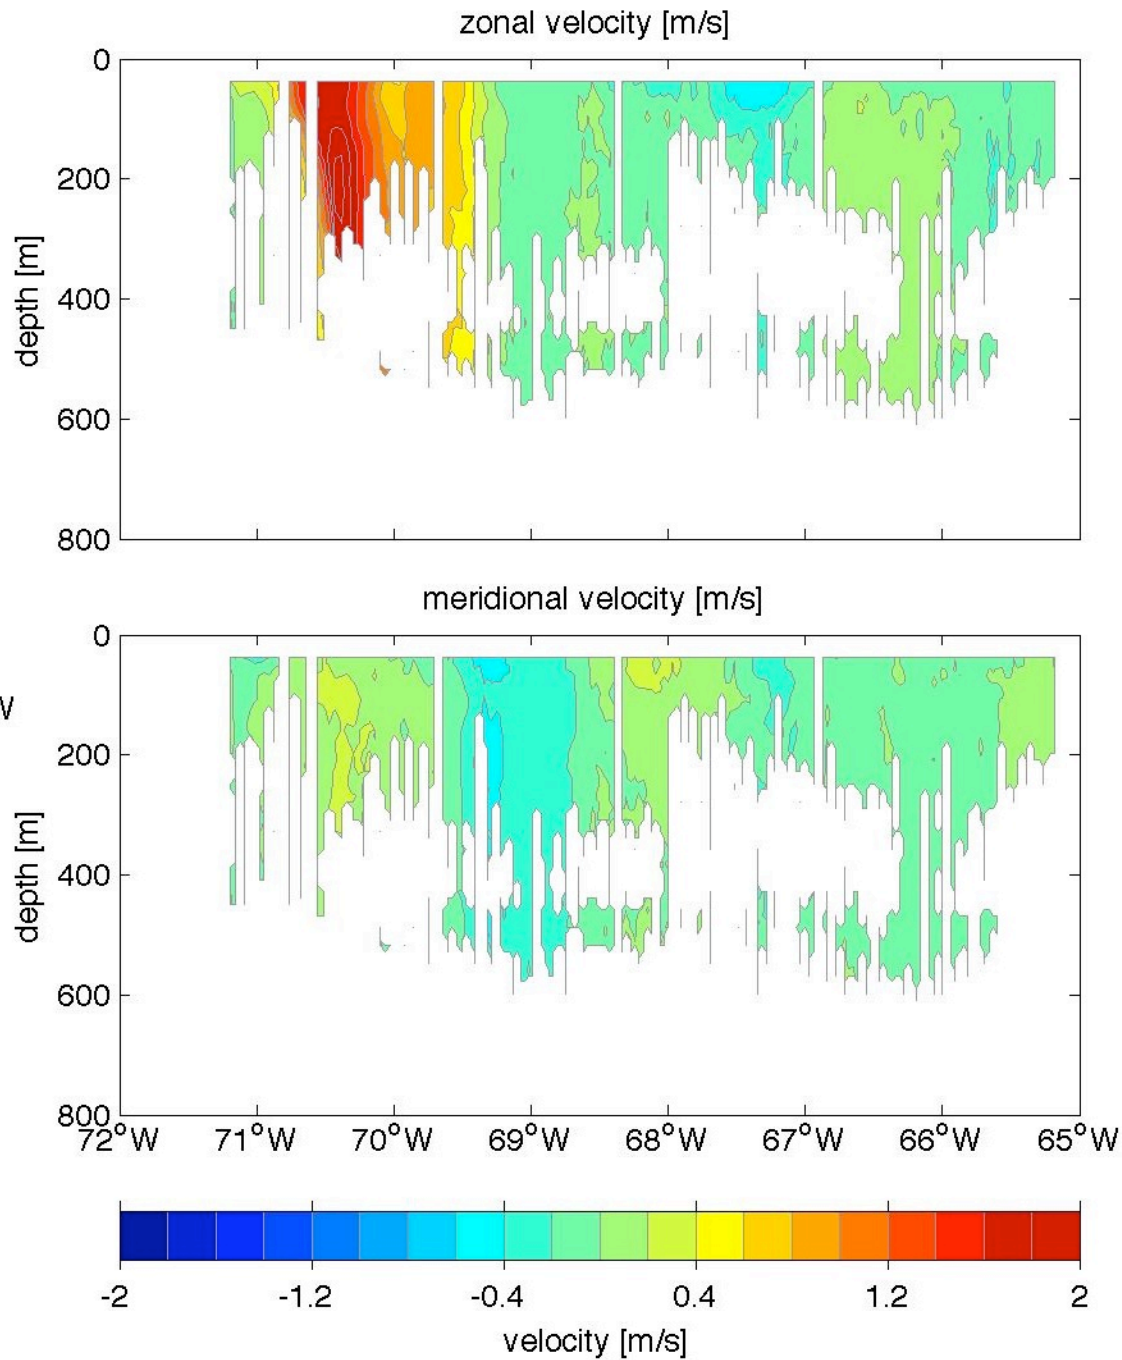

Voyage 1359 outbound
2006/08/05 to 2006/08/06
48 m depth

Voyage 1360 inbound
2006/08/15 to 2006/08/17
48 m depth

Voyage 1360 outbound
2006/08/12 to 2006/08/12
48 m depth

Voyage 1362 outbound
2006/08/26 to 2006/08/27
48 m depth

Voyage 1366 inbound
2006/09/26 to 2006/09/28
48 m depth

Voyage 1366 outbound
2006/09/23 to 2006/09/24
48 m depth

Voyage 1367 outbound
2006/09/30 to 2006/10/01
48 m depth

Voyage 1370 outbound
2006/10/21 to 2006/10/23
48 m depth

Voyage 1371 inbound
2006/10/31 to 2006/11/02
48 m depth

Voyage 1372 inbound
2006/11/07 to 2006/11/09
48 m depth

Voyage 1373 outbound
2006/11/11 to 2006/11/12
48 m depth

Voyage 1374 inbound
2006/11/21 to 2006/11/22
48 m depth

Voyage 1374 outbound
2006/11/18 to 2006/11/19
48 m depth

Voyage 1375 inbound
2006/11/28 to 2006/11/30
48 m depth

Voyage 1377 outbound
2006/12/09 to 2006/12/10
48 m depth

Voyage 1378 outbound
2006/12/16 to 2006/12/17
48 m depth