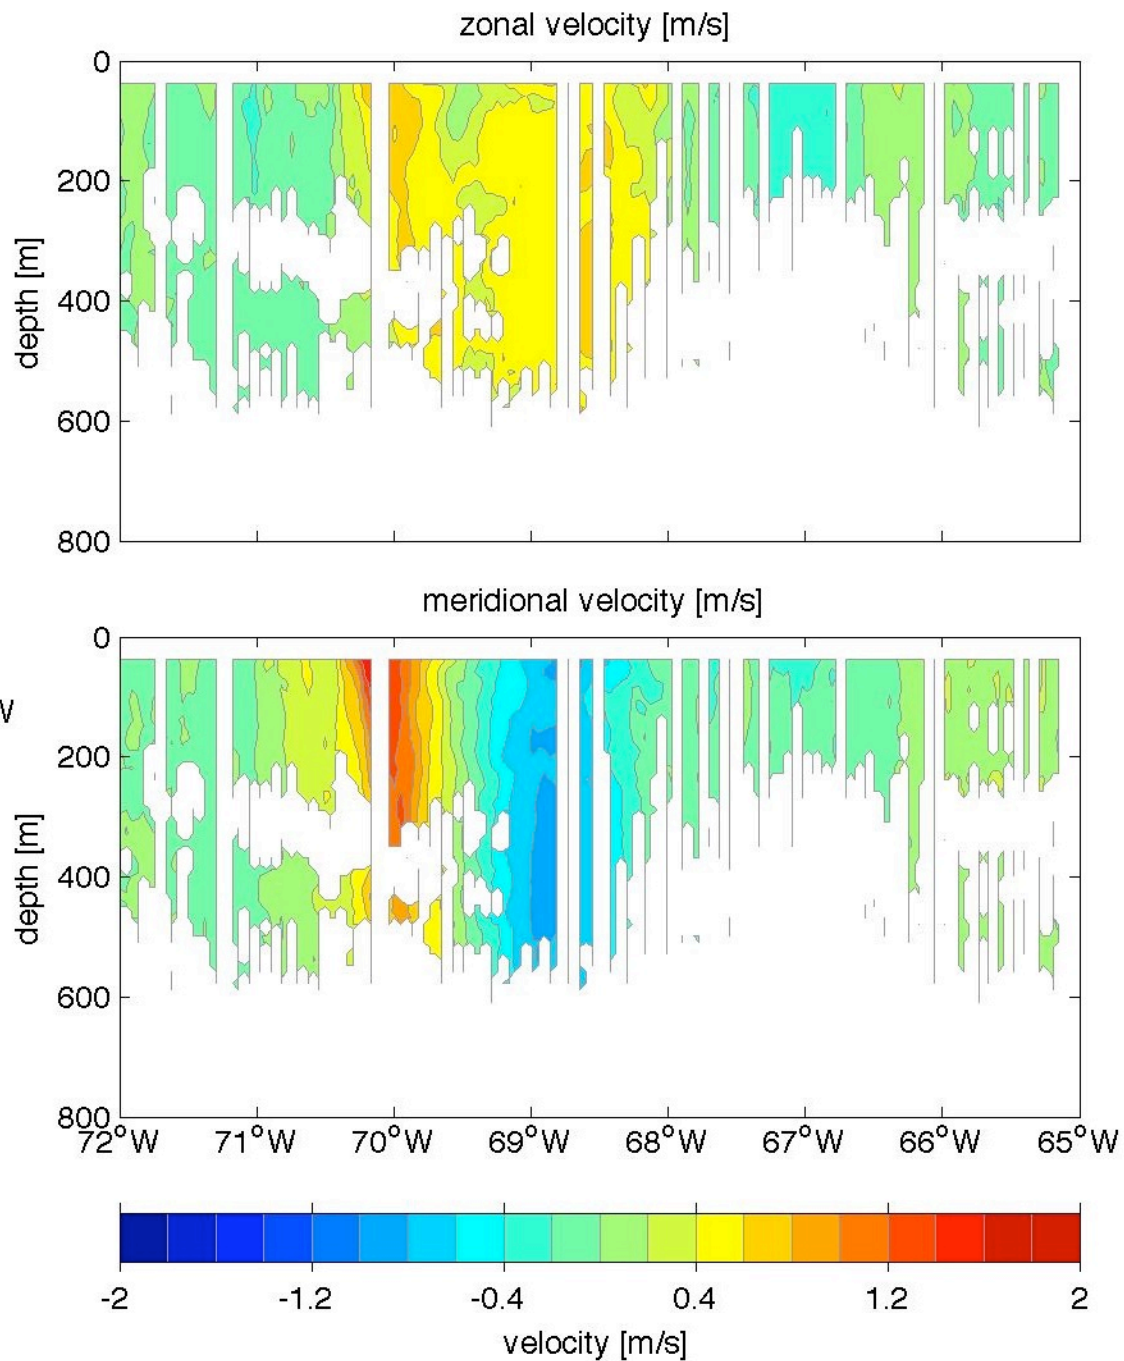

Voyage 1329 outbound
2006/01/08 to 2006/01/09
48 m depth

Voyage 1340 inbound
2006/03/28 to 2006/03/30
48 m depth

Voyage 1342 inbound
2006/04/11 to 2006/04/13
48 m depth

Voyage 1342 outbound
2006/04/08 to 2006/04/09
48 m depth

Voyage 1346 outbound
2006/05/06 to 2006/05/07
48 m depth

Voyage 1347 inbound
2006/05/16 to 2006/05/18
48 m depth

Voyage 1347 outbound
2006/05/13 to 2006/05/14
48 m depth

Voyage 1348 outbound
2006/05/20 to 2006/05/21
48 m depth

Voyage 1351 outbound
2006/06/10 to 2006/06/11
48 m depth

Voyage 1352 outbound
2006/06/17 to 2006/06/18
48 m depth

Voyage 1357 outbound
2006/07/22 to 2006/07/23
48 m depth

Voyage 1358 outbound
2006/07/29 to 2006/07/31
48 m depth

Voyage 1359 outbound
2006/08/05 to 2006/08/06
48 m depth

Voyage 1360 inbound
2006/08/15 to 2006/08/17
48 m depth

Voyage 1360 outbound
2006/08/12 to 2006/08/12
48 m depth

Voyage 1362 outbound
2006/08/26 to 2006/08/27
48 m depth