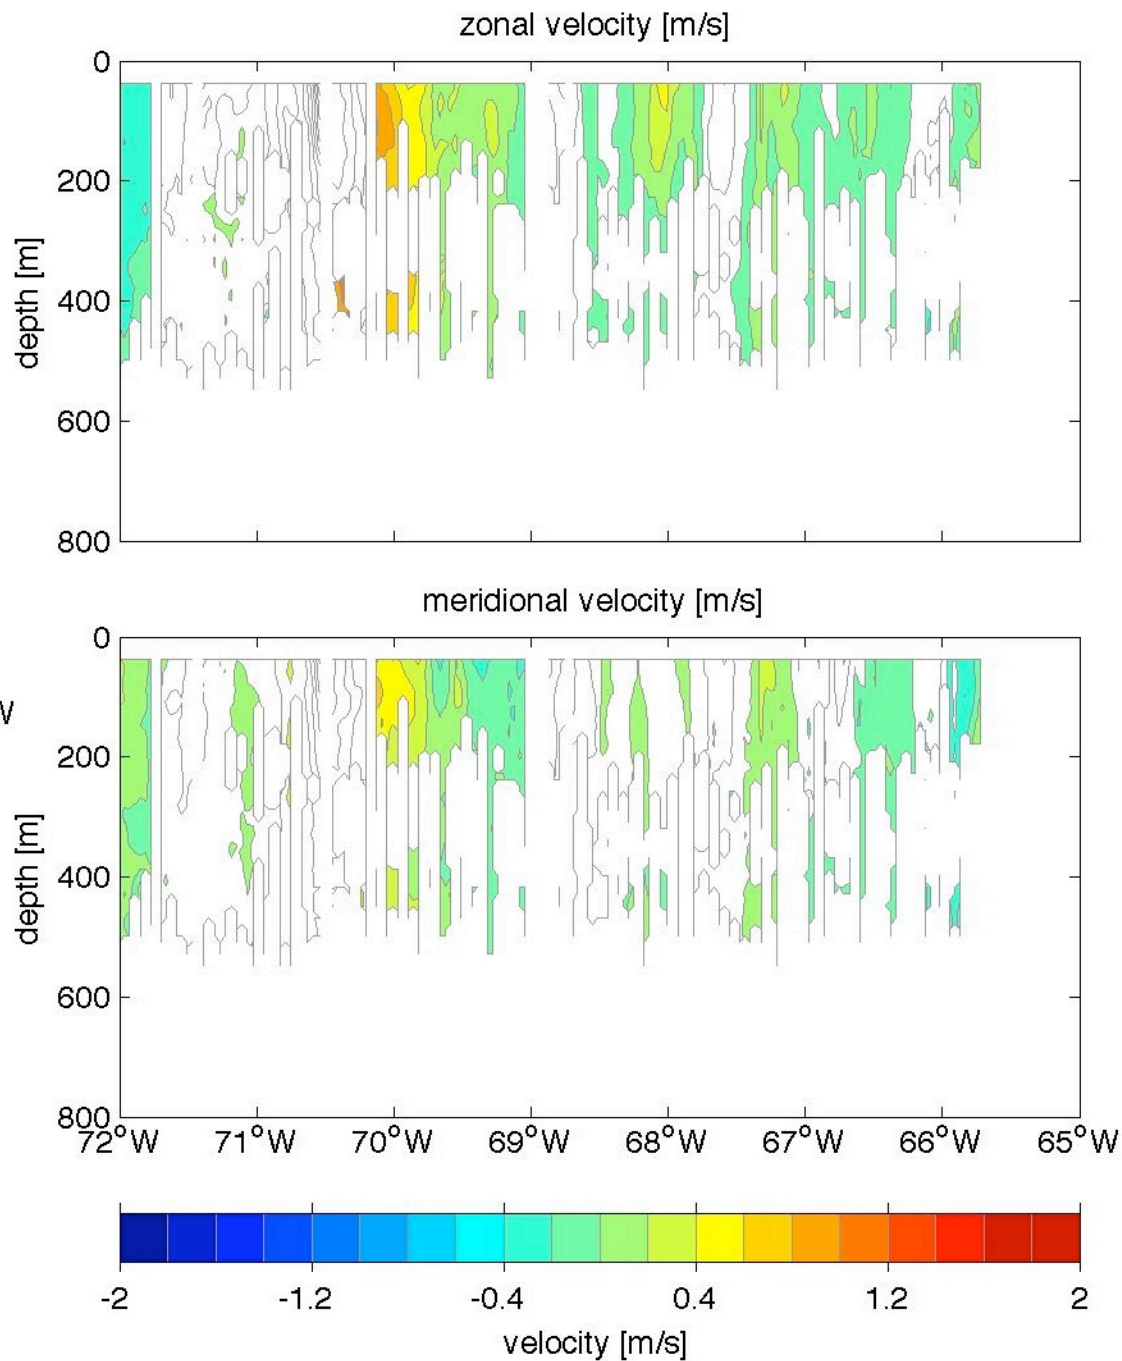

Voyage 1329 outbound
2006/01/08 to 2006/01/09
48 m depth

Voyage 1340 inbound
2006/03/28 to 2006/03/30
48 m depth

Voyage 1342 inbound
2006/04/11 to 2006/04/13
48 m depth

Voyage 1342 outbound
2006/04/08 to 2006/04/09
48 m depth

Voyage 1346 outbound
2006/05/06 to 2006/05/07
48 m depth

Voyage 1347 inbound
2006/05/16 to 2006/05/18
48 m depth

Voyage 1347 outbound
2006/05/13 to 2006/05/14
48 m depth

Voyage 1348 outbound
2006/05/20 to 2006/05/21
48 m depth

Voyage 1351 outbound
2006/06/10 to 2006/06/11
48 m depth

Voyage 1352 outbound
2006/06/17 to 2006/06/18
48 m depth

Voyage 1357 outbound
2006/07/22 to 2006/07/23
48 m depth

Voyage 1358 outbound
2006/07/29 to 2006/07/31
48 m depth

Voyage 1359 outbound
2006/08/05 to 2006/08/06
48 m depth

Voyage 1360 inbound
2006/08/15 to 2006/08/17
48 m depth

Voyage 1360 outbound
2006/08/12 to 2006/08/12
48 m depth

Voyage 1362 outbound
2006/08/26 to 2006/08/27
48 m depth