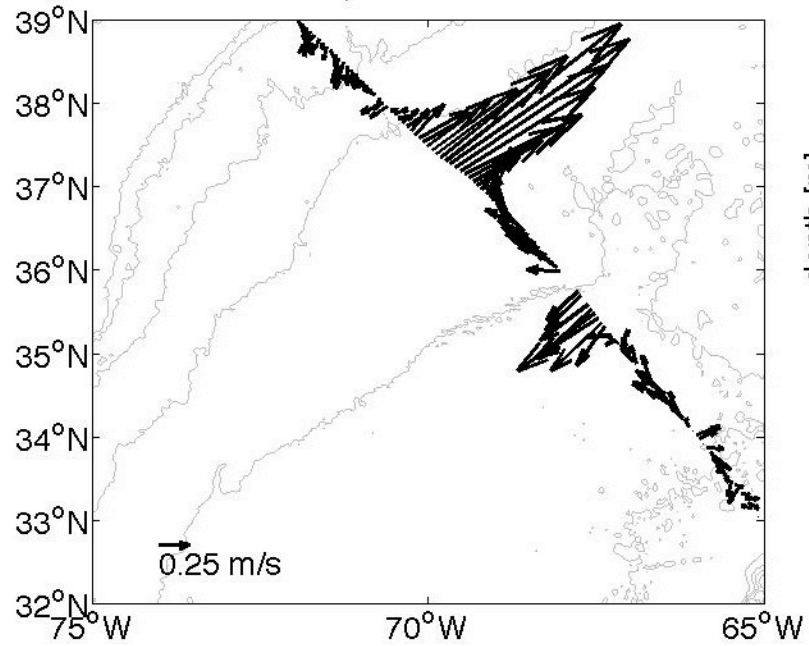

Voyage 1357 outbound
2006/07/22 to 2006/07/23
48 m depth