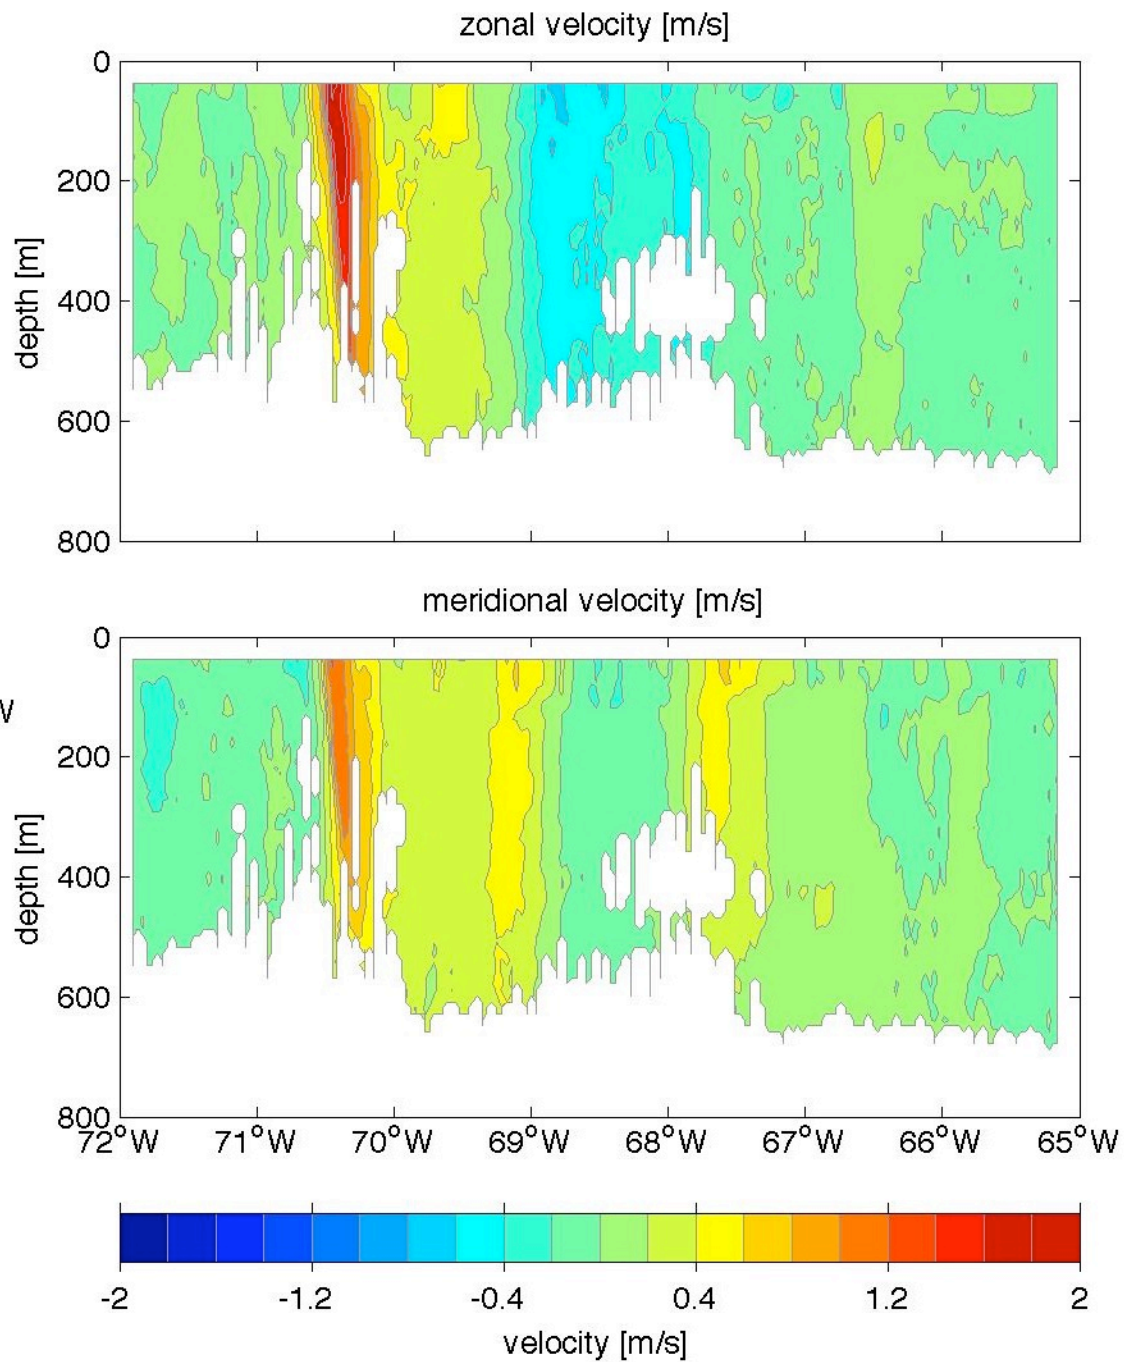

Voyage 1359 outbound
2006/08/05 to 2006/08/06
48 m depth

Voyage 1360 inbound
2006/08/15 to 2006/08/17
48 m depth

Voyage 1360 outbound
2006/08/12 to 2006/08/12
48 m depth

Voyage 1362 outbound
2006/08/26 to 2006/08/27
48 m depth

Voyage 1366 inbound
2006/09/26 to 2006/09/28
48 m depth

Voyage 1366 outbound
2006/09/23 to 2006/09/24
48 m depth

Voyage 1367 outbound
2006/09/30 to 2006/10/01
48 m depth

Voyage 1370 outbound
2006/10/21 to 2006/10/23
48 m depth

Voyage 1371 inbound
2006/10/31 to 2006/11/02
48 m depth

Voyage 1372 inbound
2006/11/07 to 2006/11/09
48 m depth

Voyage 1373 outbound
2006/11/11 to 2006/11/12
48 m depth

Voyage 1374 inbound
2006/11/21 to 2006/11/22
48 m depth

Voyage 1374 outbound
2006/11/18 to 2006/11/19
48 m depth

Voyage 1375 inbound
2006/11/28 to 2006/11/30
48 m depth

Voyage 1377 outbound
2006/12/09 to 2006/12/10
48 m depth

Voyage 1378 outbound
2006/12/16 to 2006/12/17
48 m depth