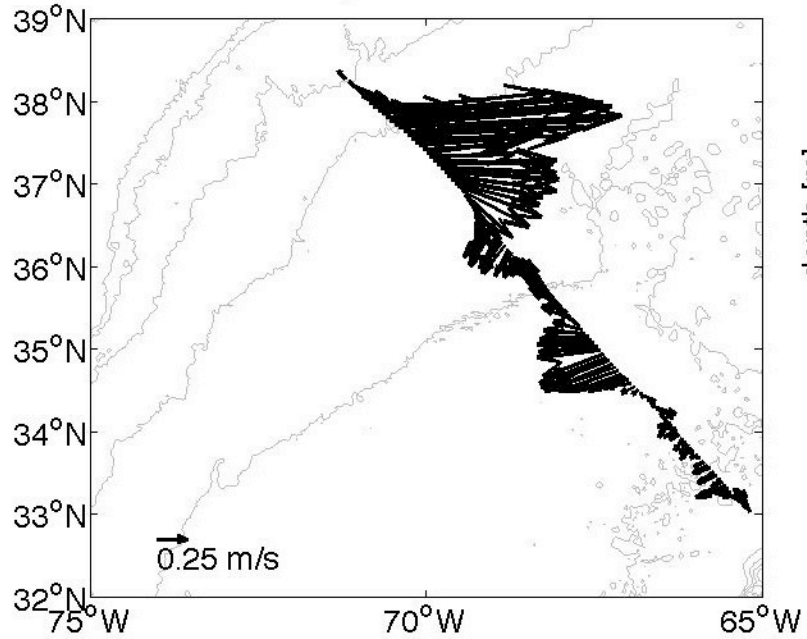

Voyage 1366 inbound
2006/09/26 to 2006/09/28
48 m depth

Voyage 1366 outbound
2006/09/23 to 2006/09/24
48 m depth

Voyage 1367 outbound
2006/09/30 to 2006/10/01
48 m depth

Voyage 1370 outbound
2006/10/21 to 2006/10/23
48 m depth