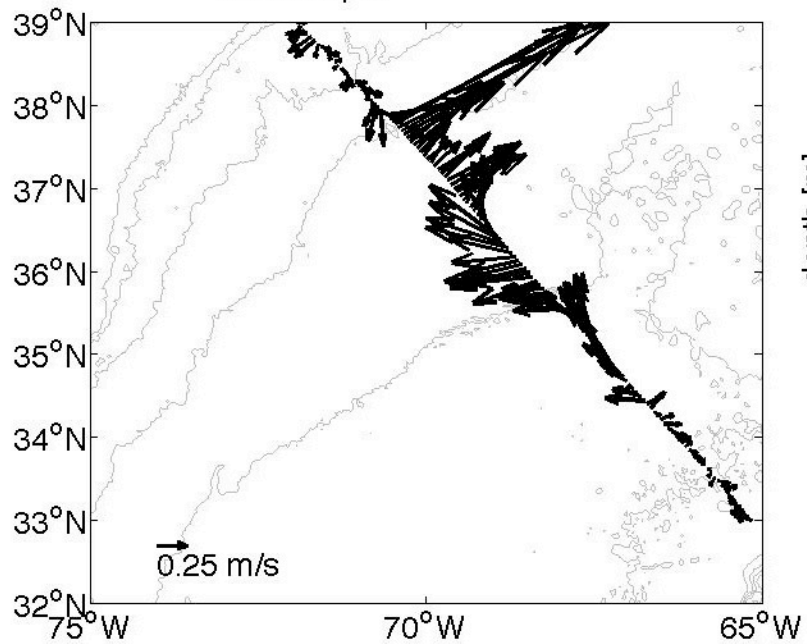

Voyage 1371 inbound
2006/10/31 to 2006/11/02
48 m depth

Voyage 1372 inbound
2006/11/07 to 2006/11/09
48 m depth

Voyage 1373 outbound
2006/11/11 to 2006/11/12
48 m depth

Voyage 1374 inbound
2006/11/21 to 2006/11/22
48 m depth

Voyage 1374 outbound
2006/11/18 to 2006/11/19
48 m depth

Voyage 1375 inbound
2006/11/28 to 2006/11/30
48 m depth

Voyage 1377 outbound
2006/12/09 to 2006/12/10
48 m depth

Voyage 1378 outbound
2006/12/16 to 2006/12/17
48 m depth