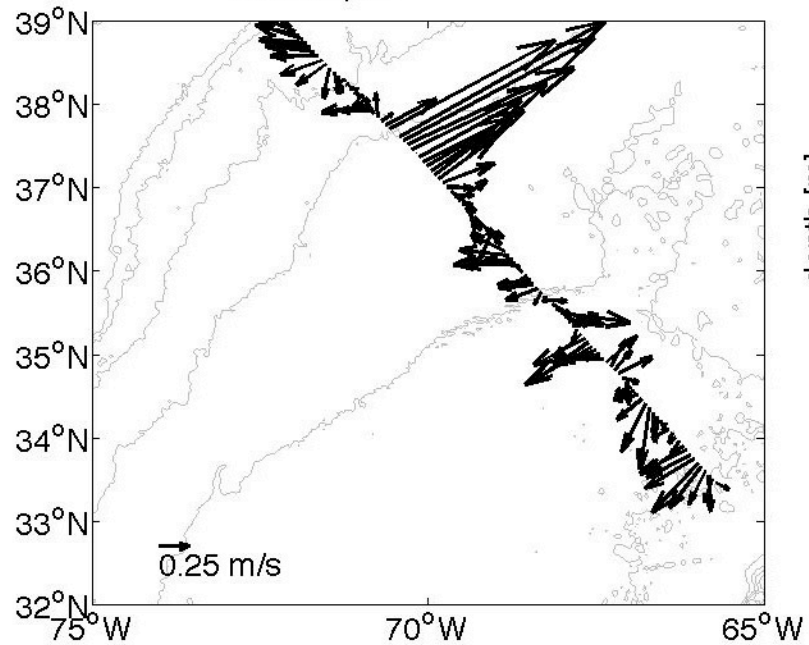

Voyage 1329 outbound
2006/01/08 to 2006/01/09
48 m depth

Voyage 1340 inbound
2006/03/28 to 2006/03/30
48 m depth

Voyage 1342 inbound
2006/04/11 to 2006/04/13
48 m depth

Voyage 1342 outbound
2006/04/08 to 2006/04/09
48 m depth