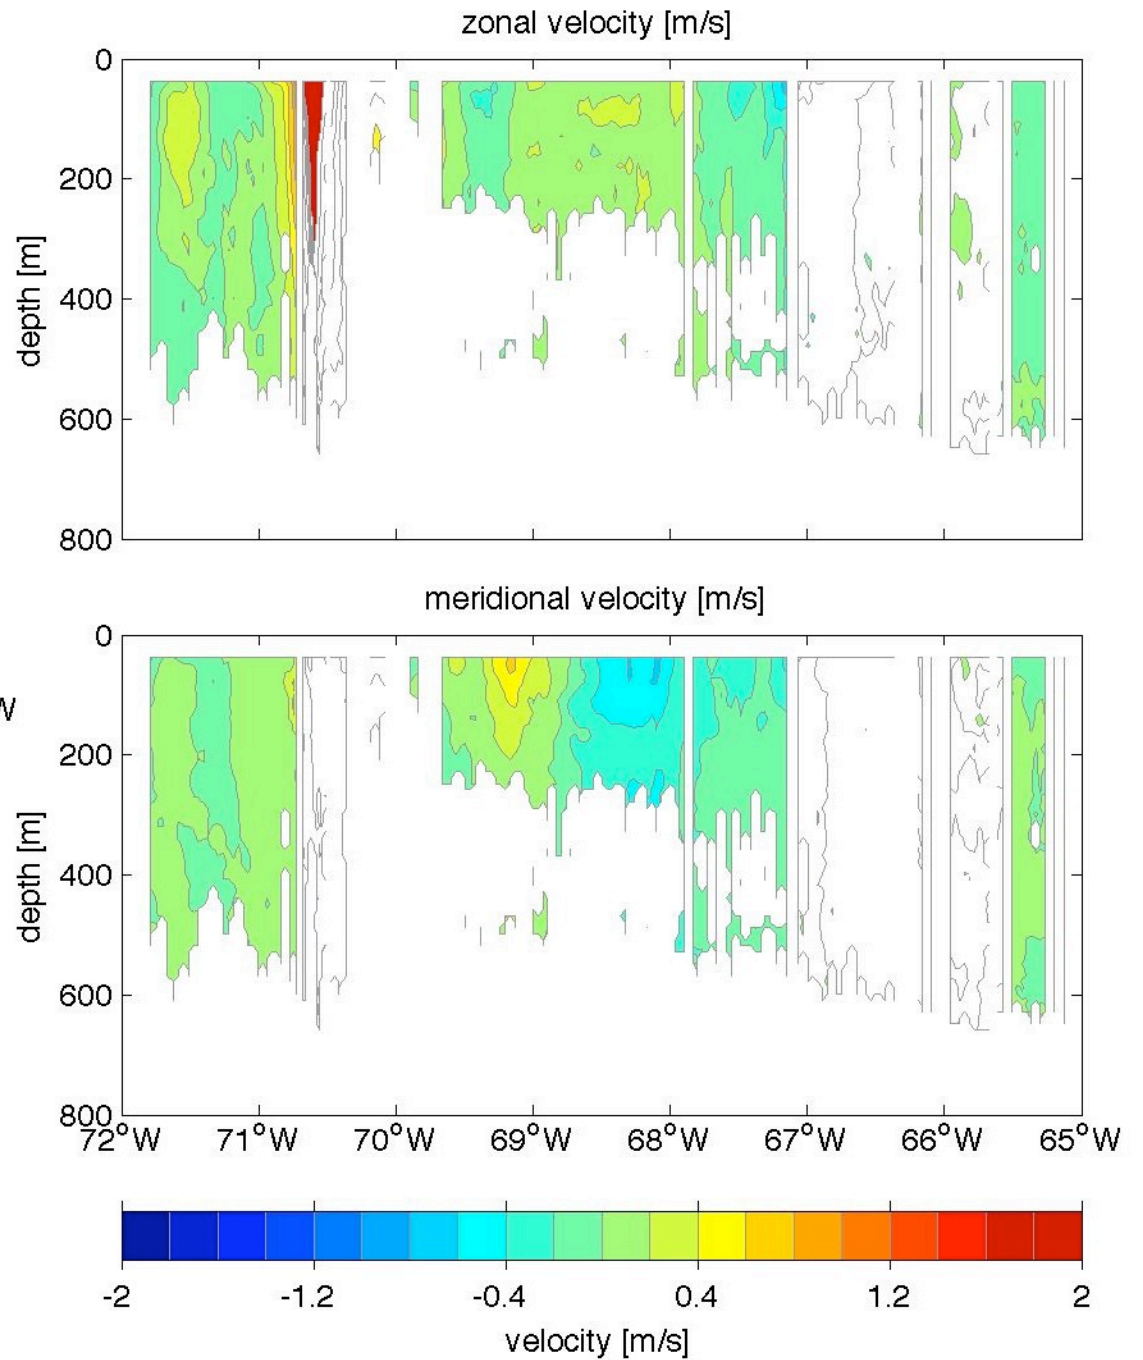

Voyage 1351 outbound
2006/06/10 to 2006/06/11
48 m depth

Voyage 1352 outbound
2006/06/17 to 2006/06/18
48 m depth

Voyage 1357 outbound
2006/07/22 to 2006/07/23
48 m depth

Voyage 1358 outbound
2006/07/29 to 2006/07/31
48 m depth

Voyage 1359 outbound
2006/08/05 to 2006/08/06
48 m depth

Voyage 1360 inbound
2006/08/15 to 2006/08/17
48 m depth

Voyage 1360 outbound
2006/08/12 to 2006/08/12
48 m depth

Voyage 1362 outbound
2006/08/26 to 2006/08/27
48 m depth

Voyage 1366 inbound
2006/09/26 to 2006/09/28
48 m depth

Voyage 1366 outbound
2006/09/23 to 2006/09/24
48 m depth

Voyage 1367 outbound
2006/09/30 to 2006/10/01
48 m depth

Voyage 1370 outbound
2006/10/21 to 2006/10/23
48 m depth