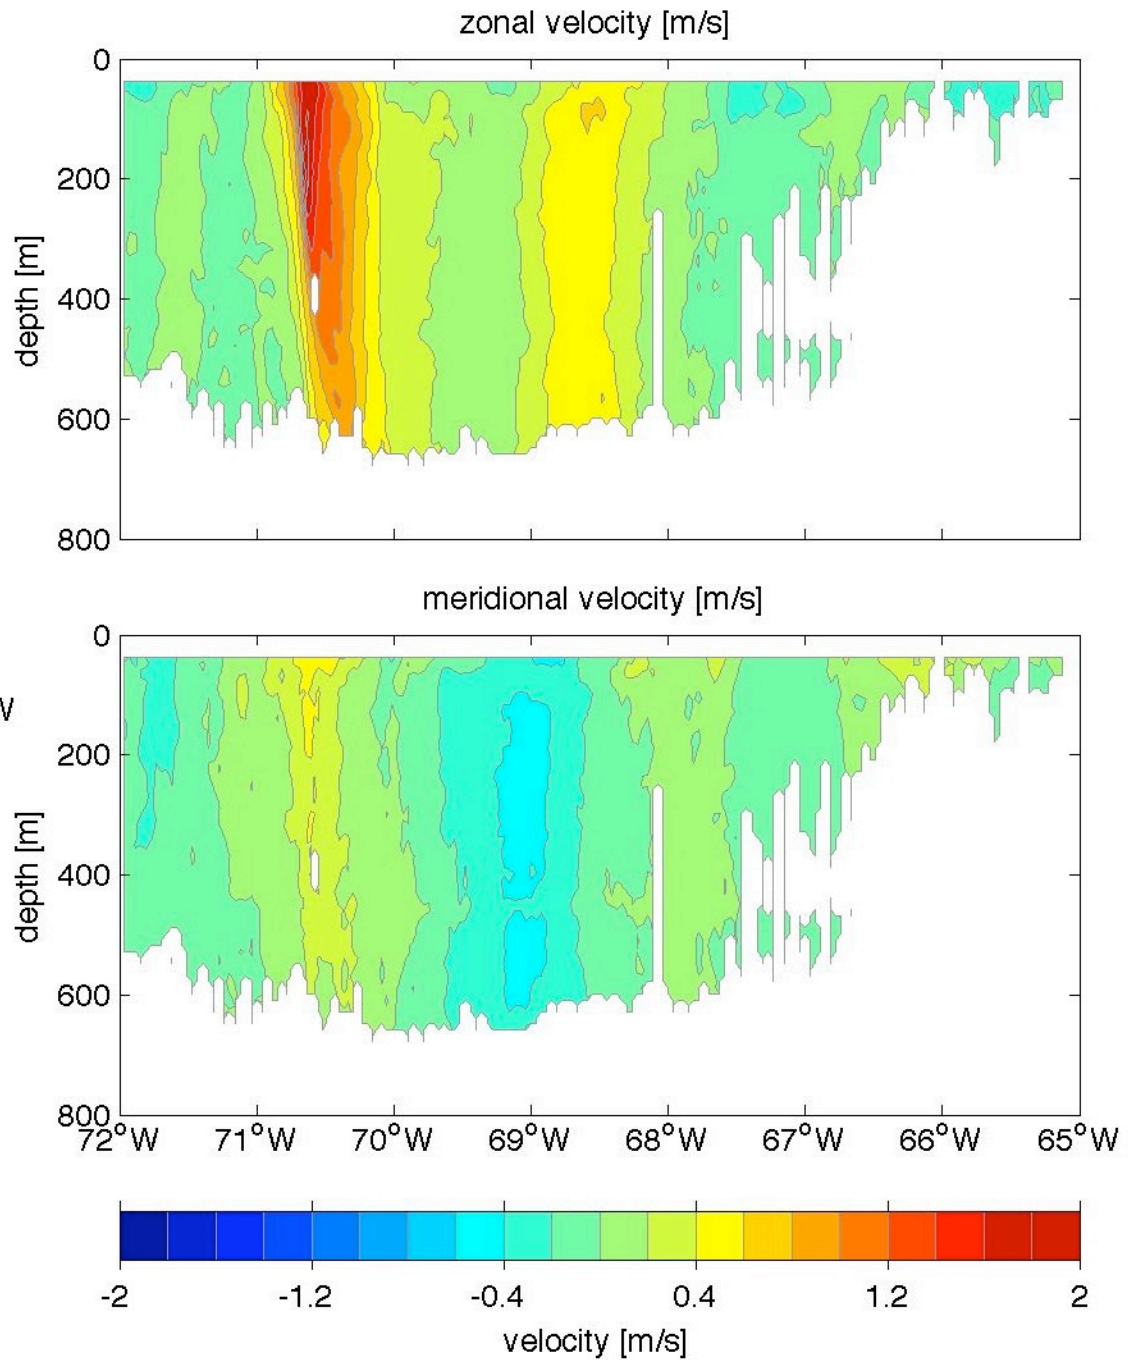

Voyage 1359 outbound
2006/08/05 to 2006/08/06
48 m depth

Voyage 1360 inbound
2006/08/15 to 2006/08/17
48 m depth

Voyage 1360 outbound
2006/08/12 to 2006/08/12
48 m depth

Voyage 1362 outbound
2006/08/26 to 2006/08/27
48 m depth

Voyage 1366 inbound
2006/09/26 to 2006/09/28
48 m depth

Voyage 1366 outbound
2006/09/23 to 2006/09/24
48 m depth

Voyage 1367 outbound
2006/09/30 to 2006/10/01
48 m depth

Voyage 1370 outbound
2006/10/21 to 2006/10/23
48 m depth