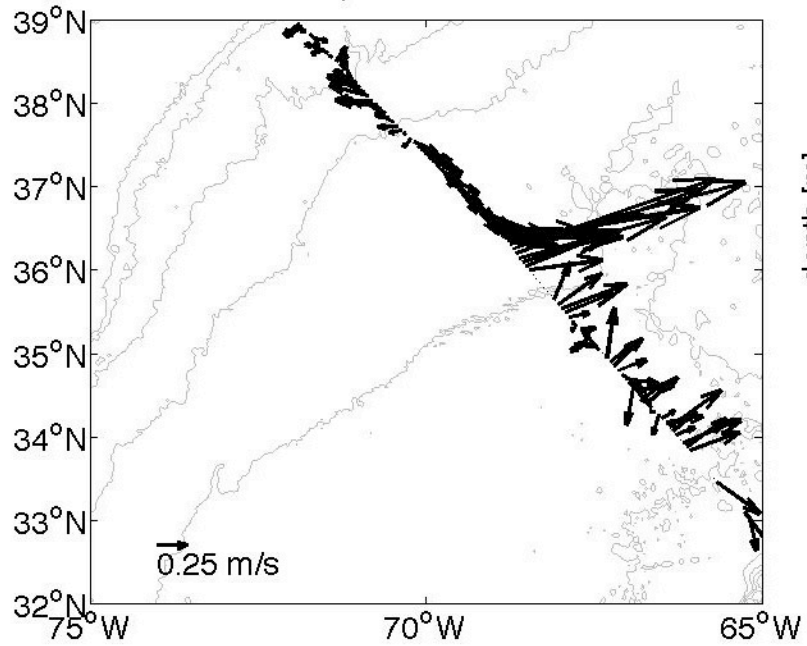

Voyage 1329 outbound
2006/01/08 to 2006/01/09
48 m depth

Voyage 1340 inbound
2006/03/28 to 2006/03/30
48 m depth

Voyage 1342 inbound
2006/04/11 to 2006/04/13
48 m depth

Voyage 1342 outbound
2006/04/08 to 2006/04/09
48 m depth