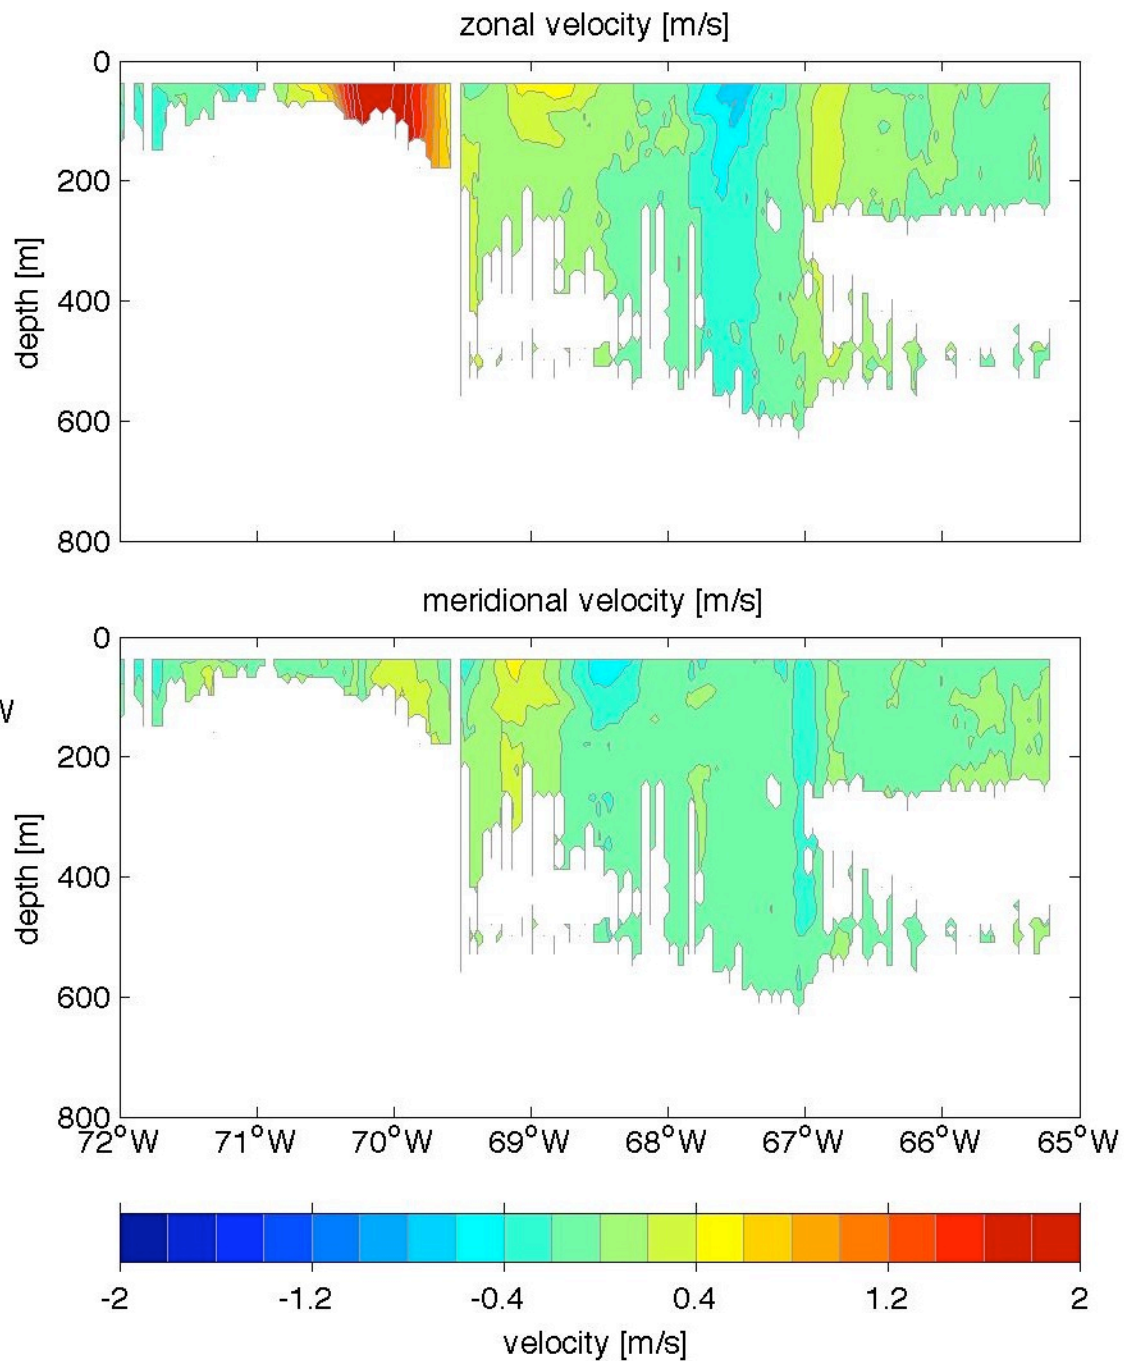

Voyage 1351 outbound
2006/06/10 to 2006/06/11
48 m depth

Voyage 1352 outbound
2006/06/17 to 2006/06/18
48 m depth

Voyage 1357 outbound
2006/07/22 to 2006/07/23
48 m depth

Voyage 1358 outbound
2006/07/29 to 2006/07/31
48 m depth

Voyage 1359 outbound
2006/08/05 to 2006/08/06
48 m depth

Voyage 1360 inbound
2006/08/15 to 2006/08/17
48 m depth

Voyage 1360 outbound
2006/08/12 to 2006/08/12
48 m depth

Voyage 1362 outbound
2006/08/26 to 2006/08/27
48 m depth

Voyage 1366 inbound
2006/09/26 to 2006/09/28
48 m depth

Voyage 1366 outbound
2006/09/23 to 2006/09/24
48 m depth

Voyage 1367 outbound
2006/09/30 to 2006/10/01
48 m depth

Voyage 1370 outbound
2006/10/21 to 2006/10/23
48 m depth