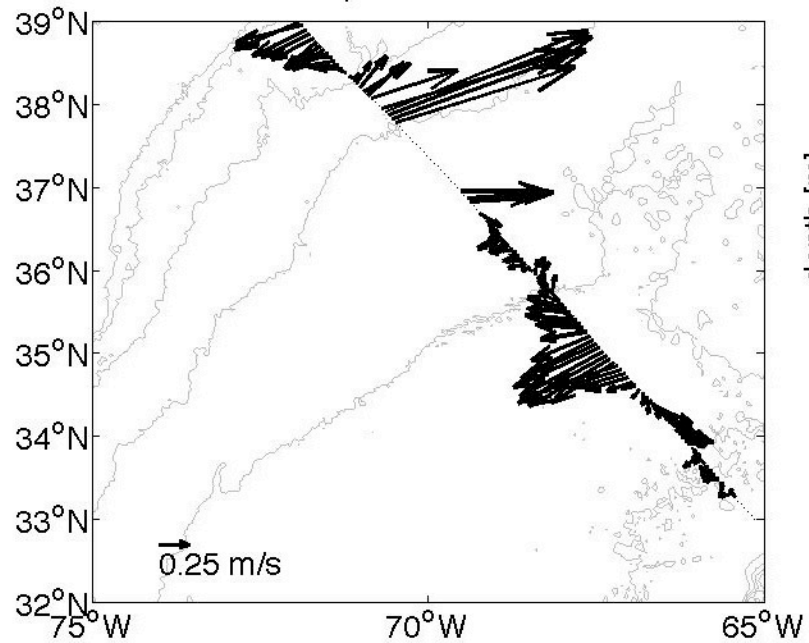

Voyage 1371 inbound
2006/10/31 to 2006/11/02
48 m depth