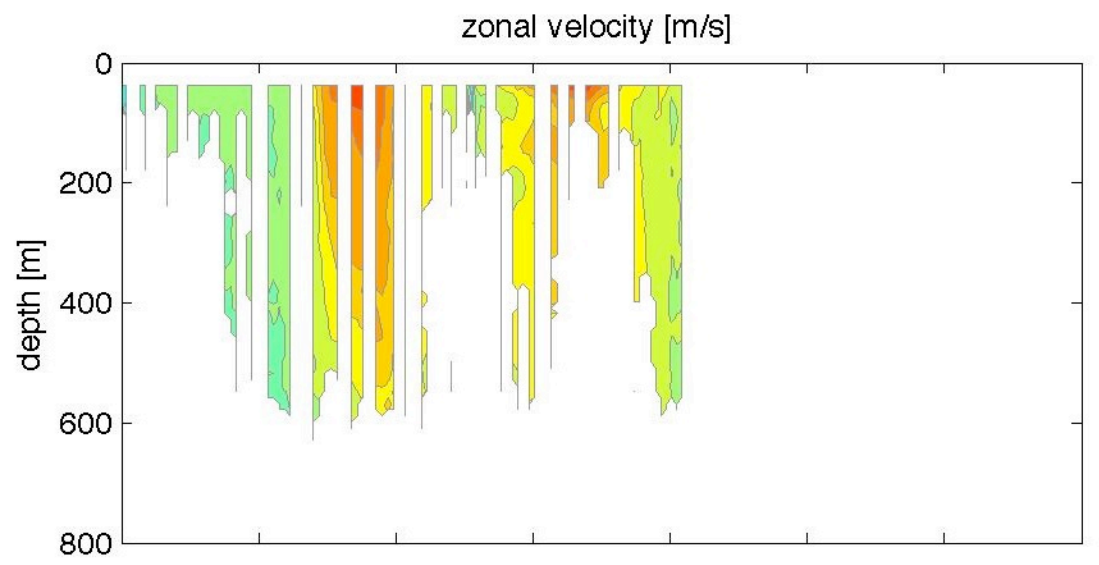

Voyage 1346 outbound
2006/05/06 to 2006/05/07
48 m depth

Voyage 1347 inbound
2006/05/16 to 2006/05/18
48 m depth

Voyage 1347 outbound
2006/05/13 to 2006/05/14
48 m depth

Voyage 1348 outbound
2006/05/20 to 2006/05/21
48 m depth