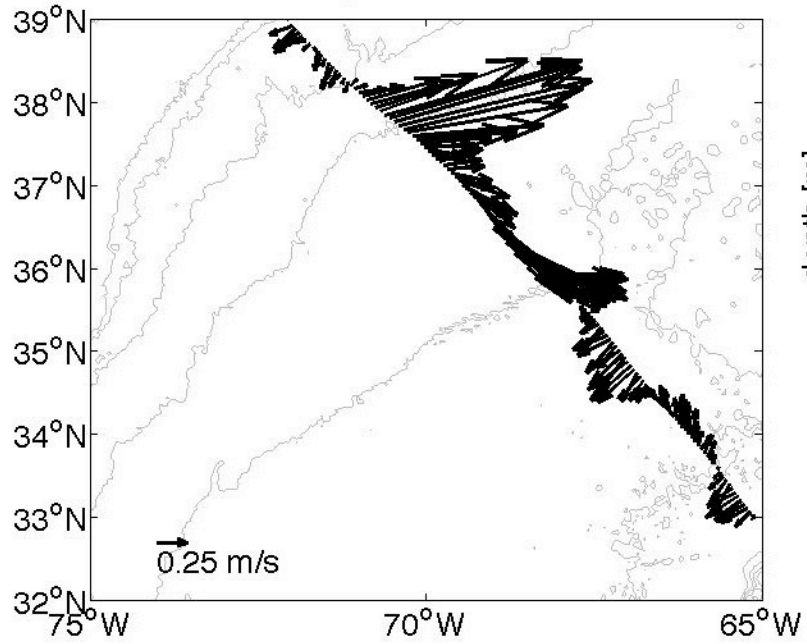

Voyage 1366 outbound
2006/09/23 to 2006/09/24
48 m depth