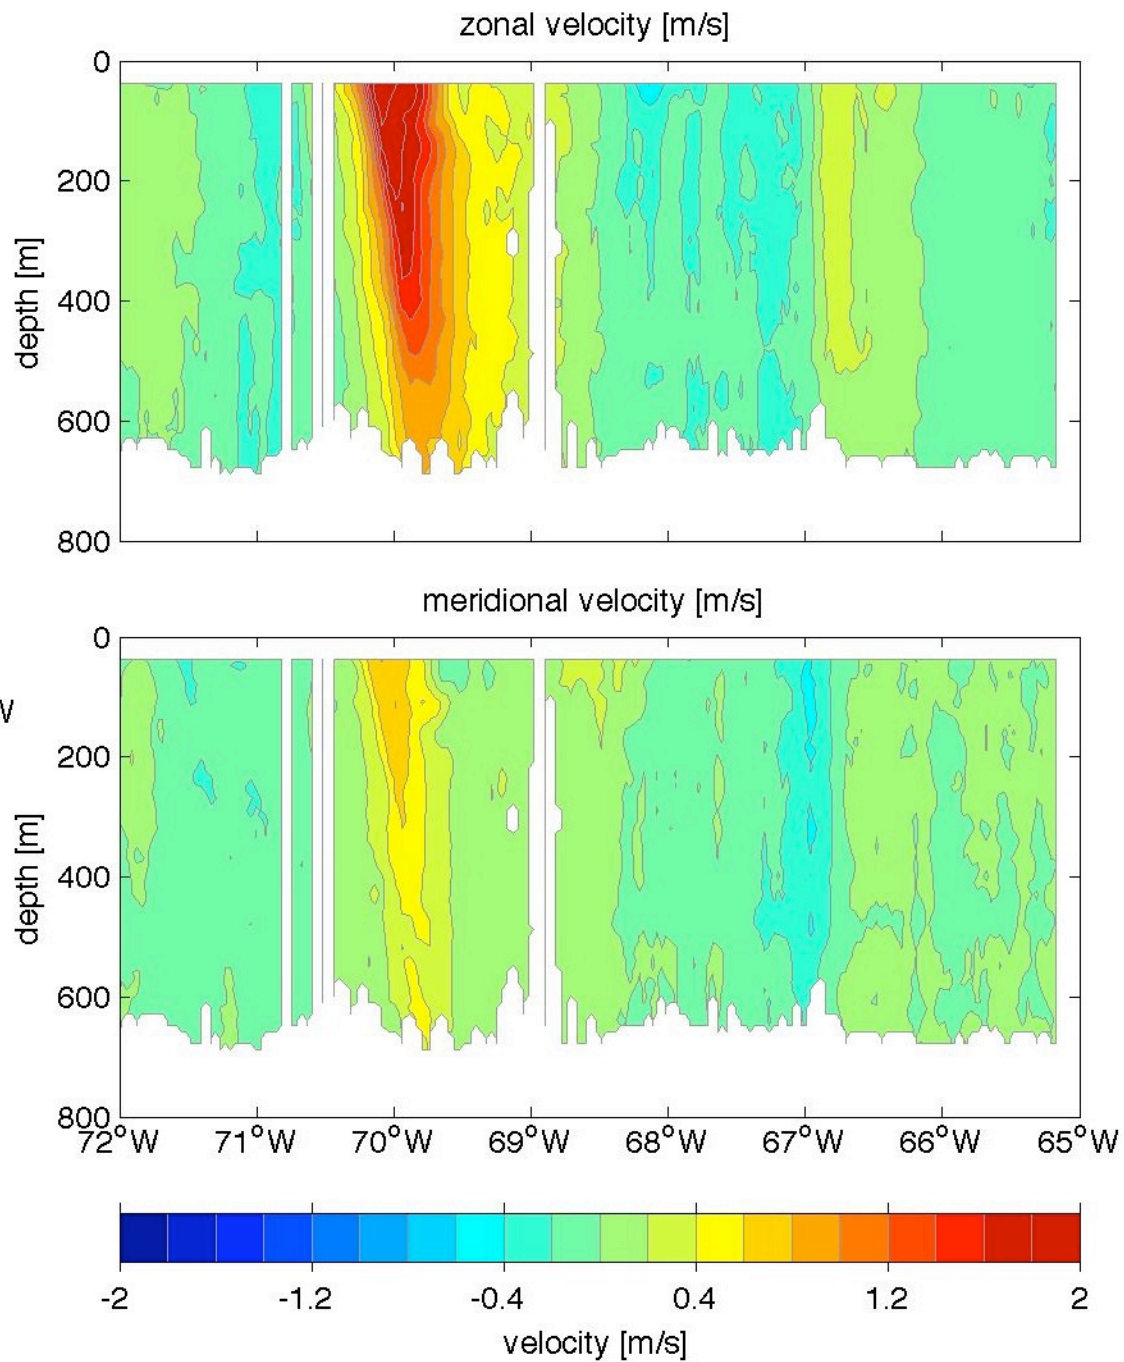

Voyage 1399 inbound
2007/05/22 to 2007/05/24
48 m depth

Voyage 1400 outbound
2007/05/26 to 2007/05/27
48 m depth

Voyage 1401 outbound
2007/06/02 to 2007/06/03
48 m depth

Voyage 1402 outbound
2007/06/09 to 2007/06/10
48 m depth

Voyage 1403 inbound
2007/06/19 to 2007/06/21
48 m depth

Voyage 1403 outbound
2007/06/16 to 2007/06/17
48 m depth

Voyage 1404 inbound
2007/06/26 to 2007/06/28
48 m depth

Voyage 1405 outbound
2007/06/30 to 2007/07/01
48 m depth

Voyage 1407 outbound
2007/07/14 to 2007/07/15
48 m depth

Voyage 1408 inbound
2007/07/24 to 2007/07/26
48 m depth

Voyage 1408 outbound
2007/07/21 to 2007/07/22
48 m depth

Voyage 1409 inbound
2007/07/31 to 2007/08/02
48 m depth

Voyage 1409 outbound
2007/07/28 to 2007/07/29
48 m depth

Voyage 1410 inbound
2007/08/07 to 2007/08/09
48 m depth

Voyage 1410 outbound
2007/08/04 to 2007/08/05
48 m depth

Voyage 1411 inbound
2007/08/14 to 2007/08/16
48 m depth