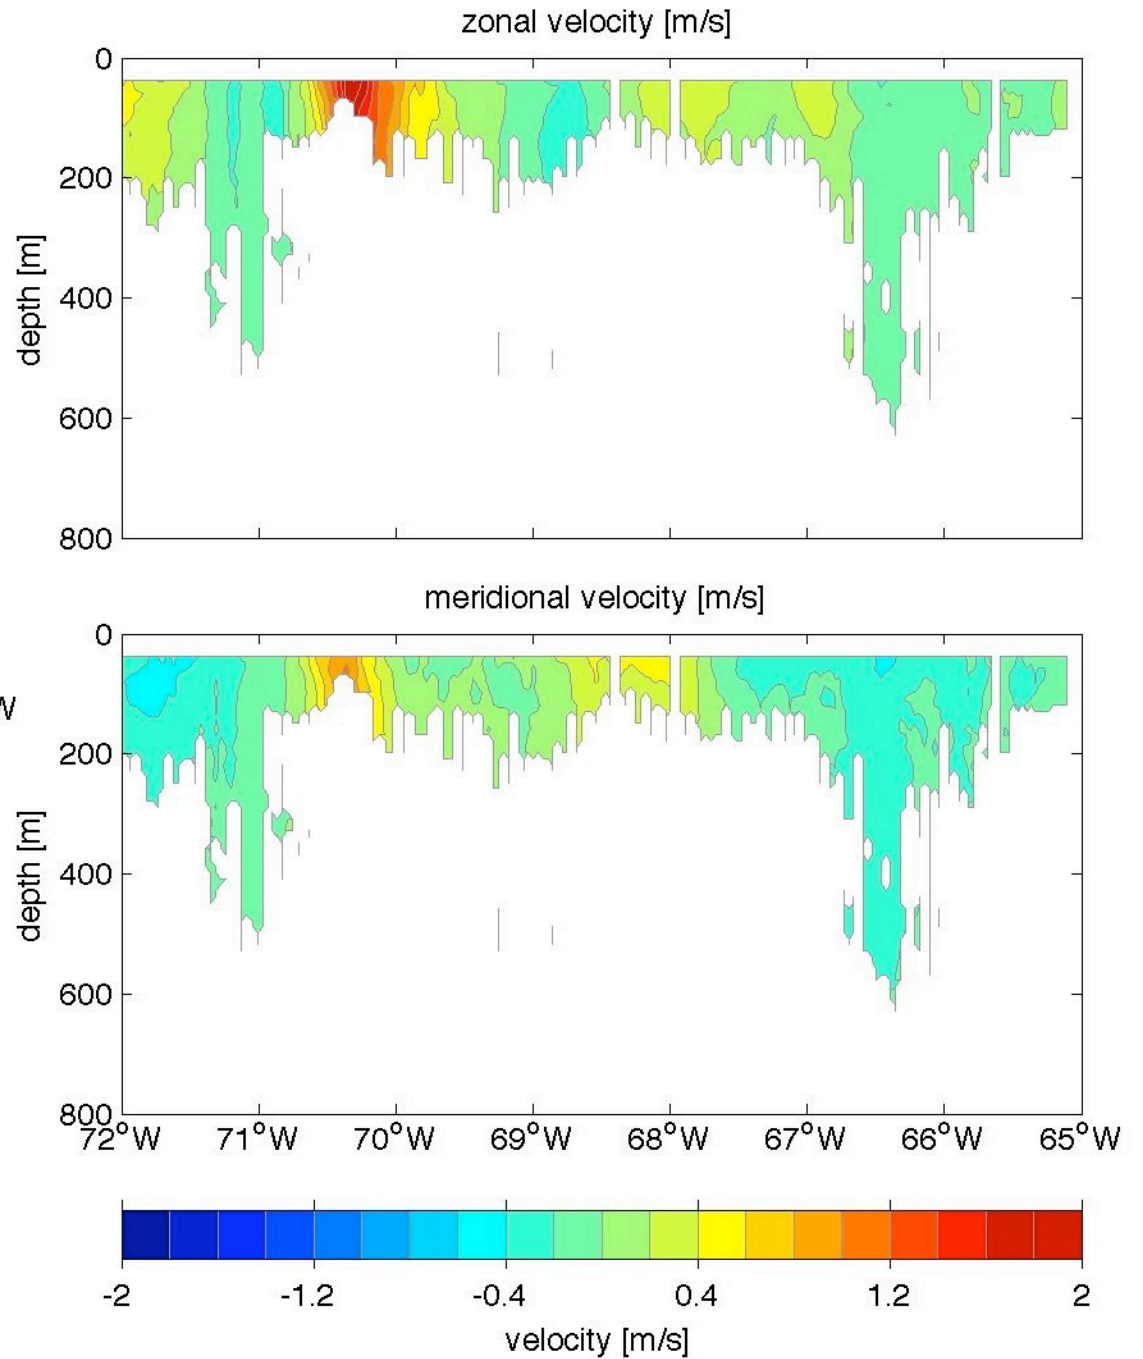

Voyage 1411 outbound
2007/08/11 to 2007/08/12
48 m depth

Voyage 1412 inbound
2007/08/21 to 2007/08/23
48 m depth

Voyage 1413 outbound
2007/08/25 to 2007/08/26
48 m depth

Voyage 1414 inbound
2007/09/04 to 2007/09/06
48 m depth

Voyage 1414 outbound
2007/09/01 to 2007/09/02
48 m depth

Voyage 1415 inbound
2007/09/11 to 2007/09/12
48 m depth

Voyage 1416 outbound
2007/09/15 to 2007/09/16
48 m depth

Voyage 1417 inbound
2007/09/25 to 2007/09/27
48 m depth

Voyage 1417 outbound
2007/09/22 to 2007/09/23
48 m depth

Voyage 1418 inbound
2007/10/02 to 2007/10/04
48 m depth

Voyage 1418 outbound
2007/09/29 to 2007/09/30
48 m depth

Voyage 1420 inbound
2007/10/16 to 2007/10/18
48 m depth