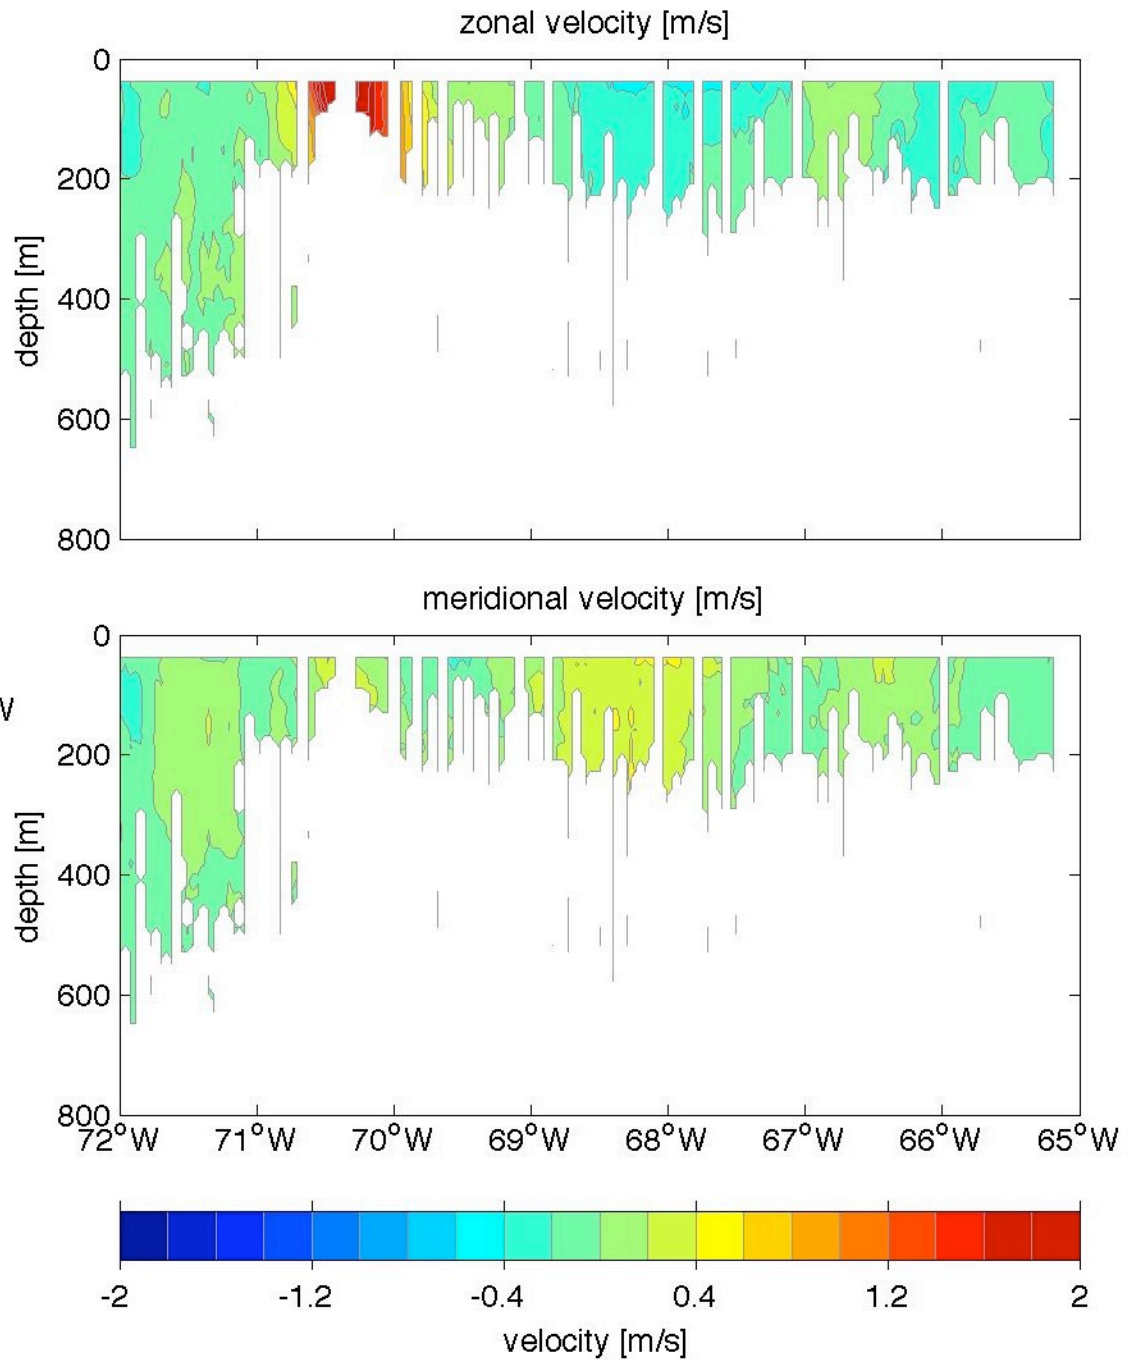

Voyage 1409 outbound
2007/07/28 to 2007/07/29
48 m depth

Voyage 1410 inbound
2007/08/07 to 2007/08/09
48 m depth

Voyage 1410 outbound
2007/08/04 to 2007/08/05
48 m depth

Voyage 1411 inbound
2007/08/14 to 2007/08/16
48 m depth

Voyage 1411 outbound
2007/08/11 to 2007/08/12
48 m depth

Voyage 1412 inbound
2007/08/21 to 2007/08/23
48 m depth

Voyage 1413 outbound
2007/08/25 to 2007/08/26
48 m depth

Voyage 1414 inbound
2007/09/04 to 2007/09/06
48 m depth

Voyage 1414 outbound
2007/09/01 to 2007/09/02
48 m depth

Voyage 1415 inbound
2007/09/11 to 2007/09/12
48 m depth

Voyage 1416 outbound
2007/09/15 to 2007/09/16
48 m depth

Voyage 1417 inbound
2007/09/25 to 2007/09/27
48 m depth