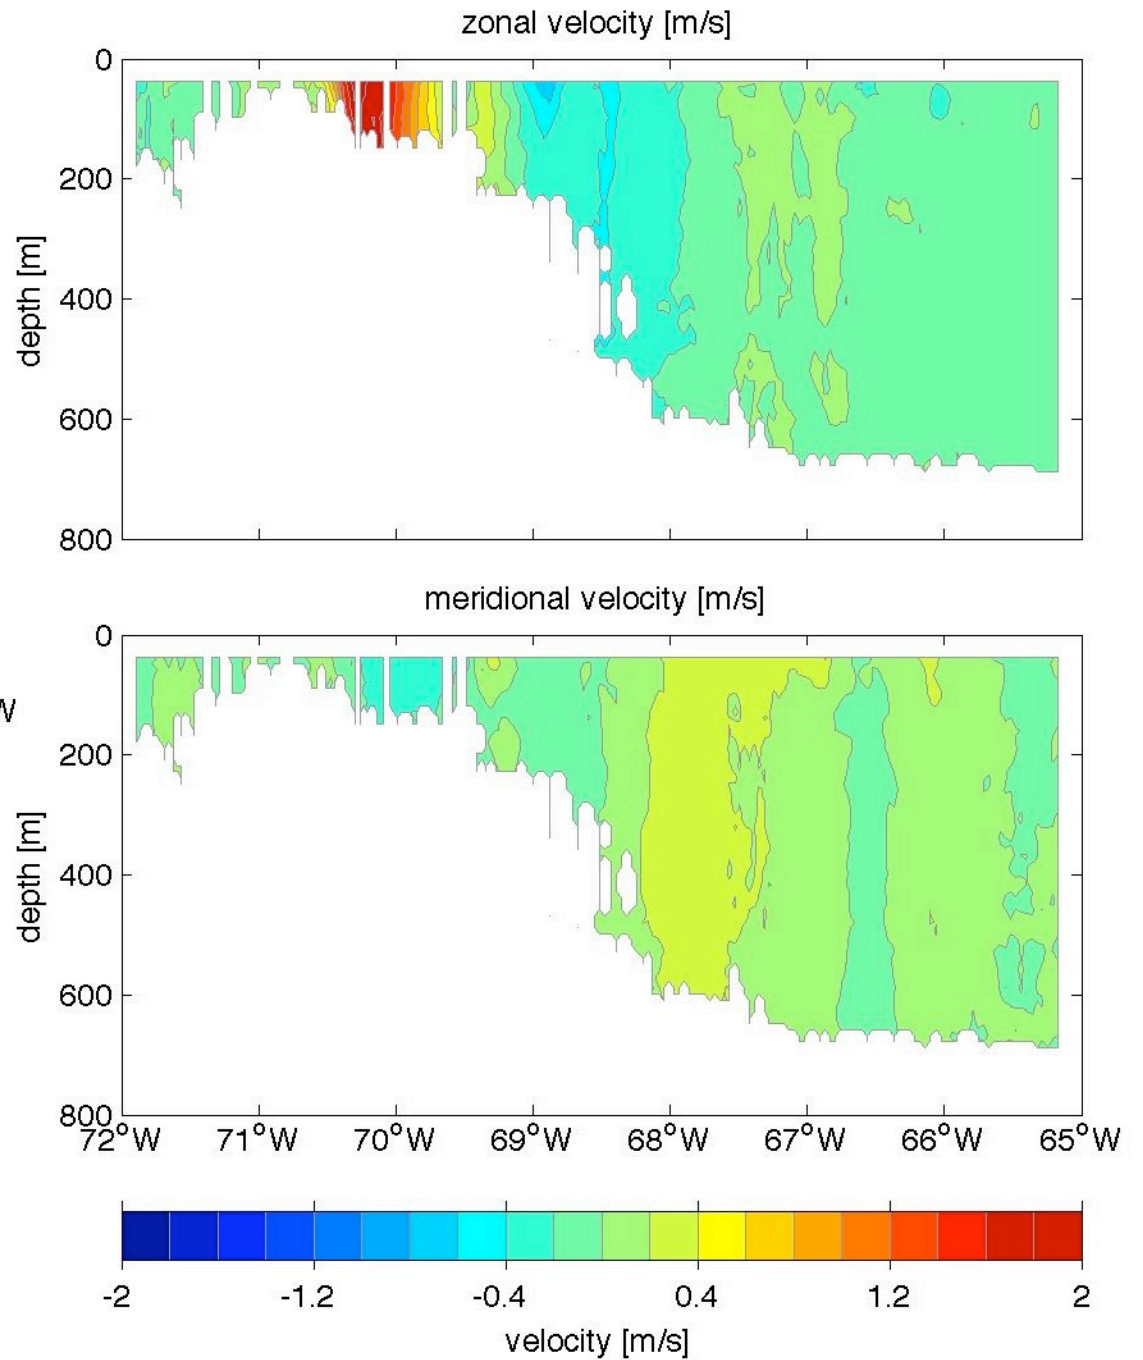

Voyage 1399 inbound
2007/05/22 to 2007/05/24
48 m depth

Voyage 1400 outbound
2007/05/26 to 2007/05/27
48 m depth

Voyage 1401 outbound
2007/06/02 to 2007/06/03
48 m depth

Voyage 1402 outbound
2007/06/09 to 2007/06/10
48 m depth

Voyage 1403 inbound
2007/06/19 to 2007/06/21
48 m depth

Voyage 1403 outbound
2007/06/16 to 2007/06/17
48 m depth

Voyage 1404 inbound
2007/06/26 to 2007/06/28
48 m depth

Voyage 1405 outbound
2007/06/30 to 2007/07/01
48 m depth

Voyage 1407 outbound
2007/07/14 to 2007/07/15
48 m depth

Voyage 1408 inbound
2007/07/24 to 2007/07/26
48 m depth

Voyage 1408 outbound
2007/07/21 to 2007/07/22
48 m depth

Voyage 1409 inbound
2007/07/31 to 2007/08/02
48 m depth

Voyage 1429 outbound
2007/12/15 to 2007/12/16
48 m depth