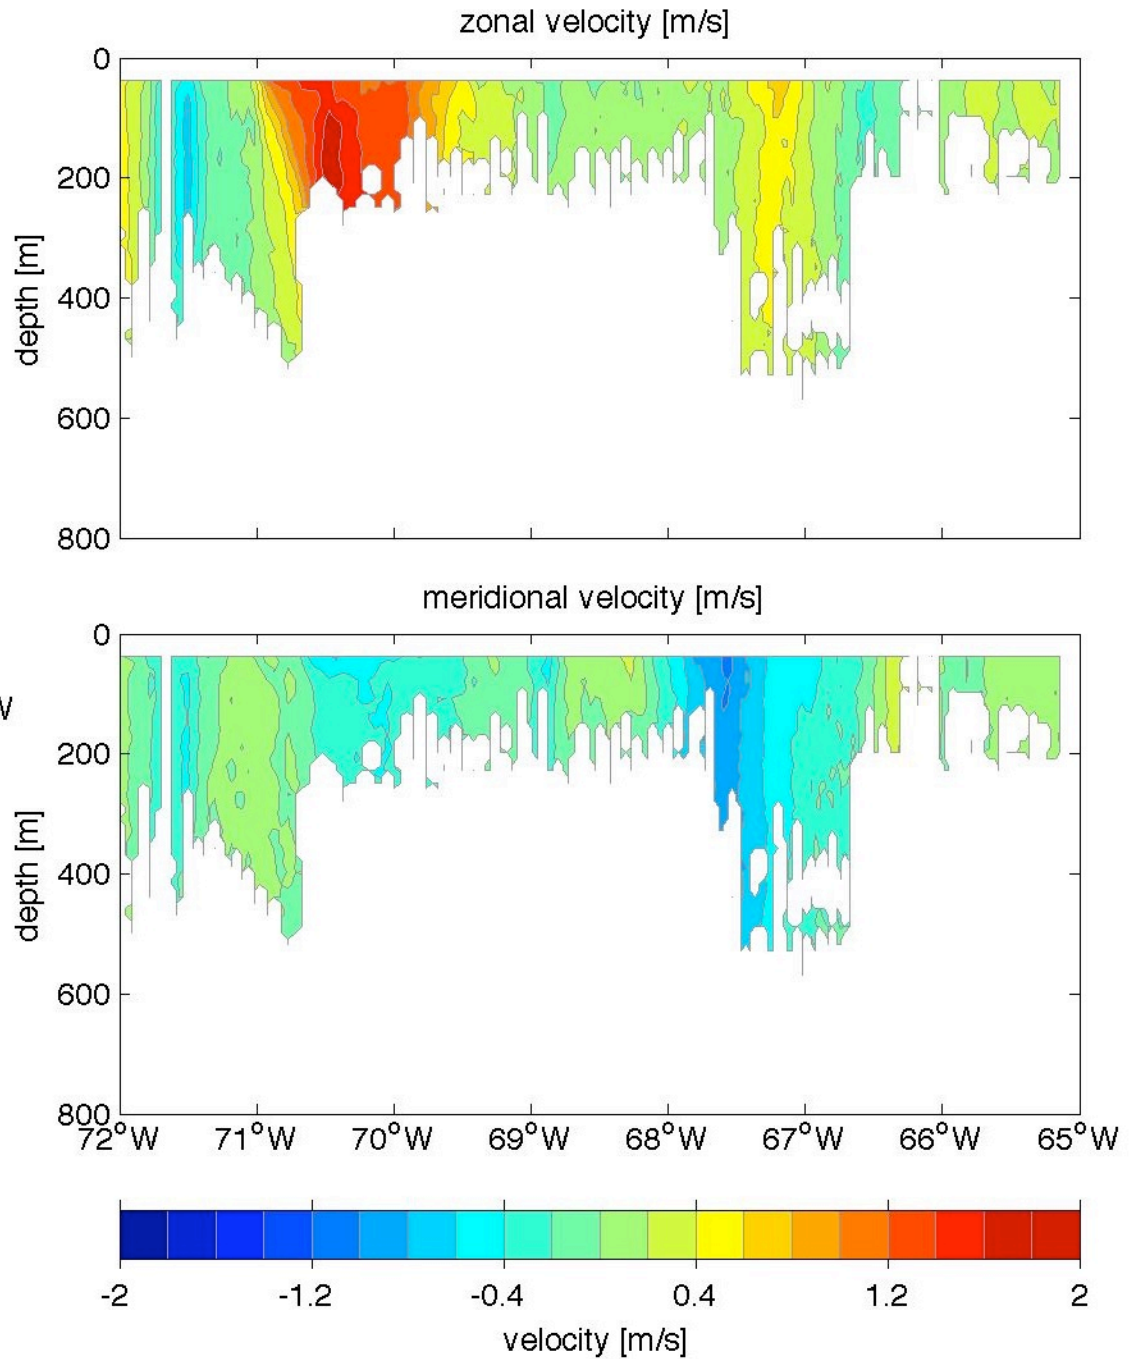

Voyage 1399 inbound
2007/05/22 to 2007/05/24
48 m depth

Voyage 1400 outbound
2007/05/26 to 2007/05/27
48 m depth

Voyage 1401 outbound
2007/06/02 to 2007/06/03
48 m depth

Voyage 1402 outbound
2007/06/09 to 2007/06/10
48 m depth

Voyage 1403 inbound
2007/06/19 to 2007/06/21
48 m depth

Voyage 1403 outbound
2007/06/16 to 2007/06/17
48 m depth

Voyage 1404 inbound
2007/06/26 to 2007/06/28
48 m depth

Voyage 1405 outbound
2007/06/30 to 2007/07/01
48 m depth

Voyage 1407 outbound
2007/07/14 to 2007/07/15
48 m depth

Voyage 1408 inbound
2007/07/24 to 2007/07/26
48 m depth

Voyage 1408 outbound
2007/07/21 to 2007/07/22
48 m depth

Voyage 1409 inbound
2007/07/31 to 2007/08/02
48 m depth

Voyage 1429 outbound
2007/12/15 to 2007/12/16
48 m depth