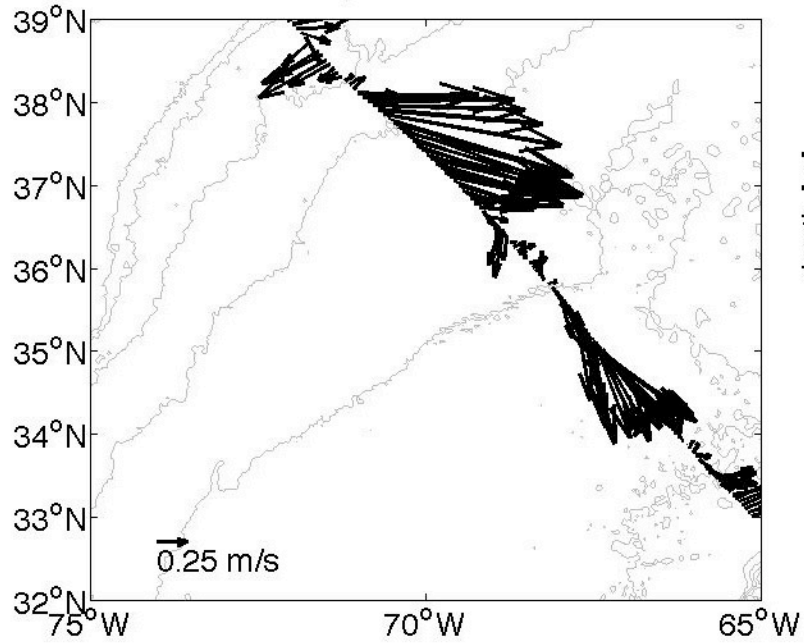

Voyage 1399 inbound
2007/05/22 to 2007/05/24
48 m depth

Voyage 1400 outbound
2007/05/26 to 2007/05/27
48 m depth

Voyage 1401 outbound
2007/06/02 to 2007/06/03
48 m depth

Voyage 1402 outbound
2007/06/09 to 2007/06/10
48 m depth