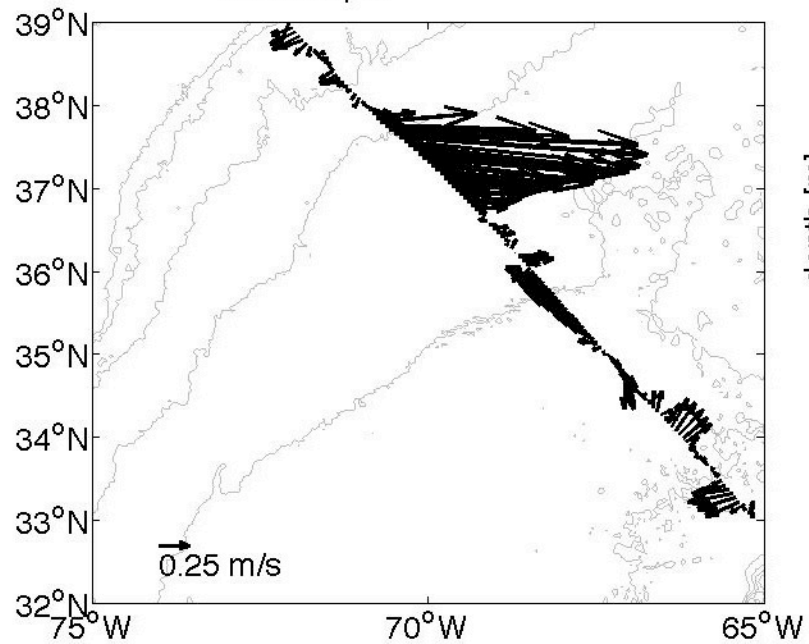

Voyage 1410 outbound
2007/08/04 to 2007/08/05
48 m depth