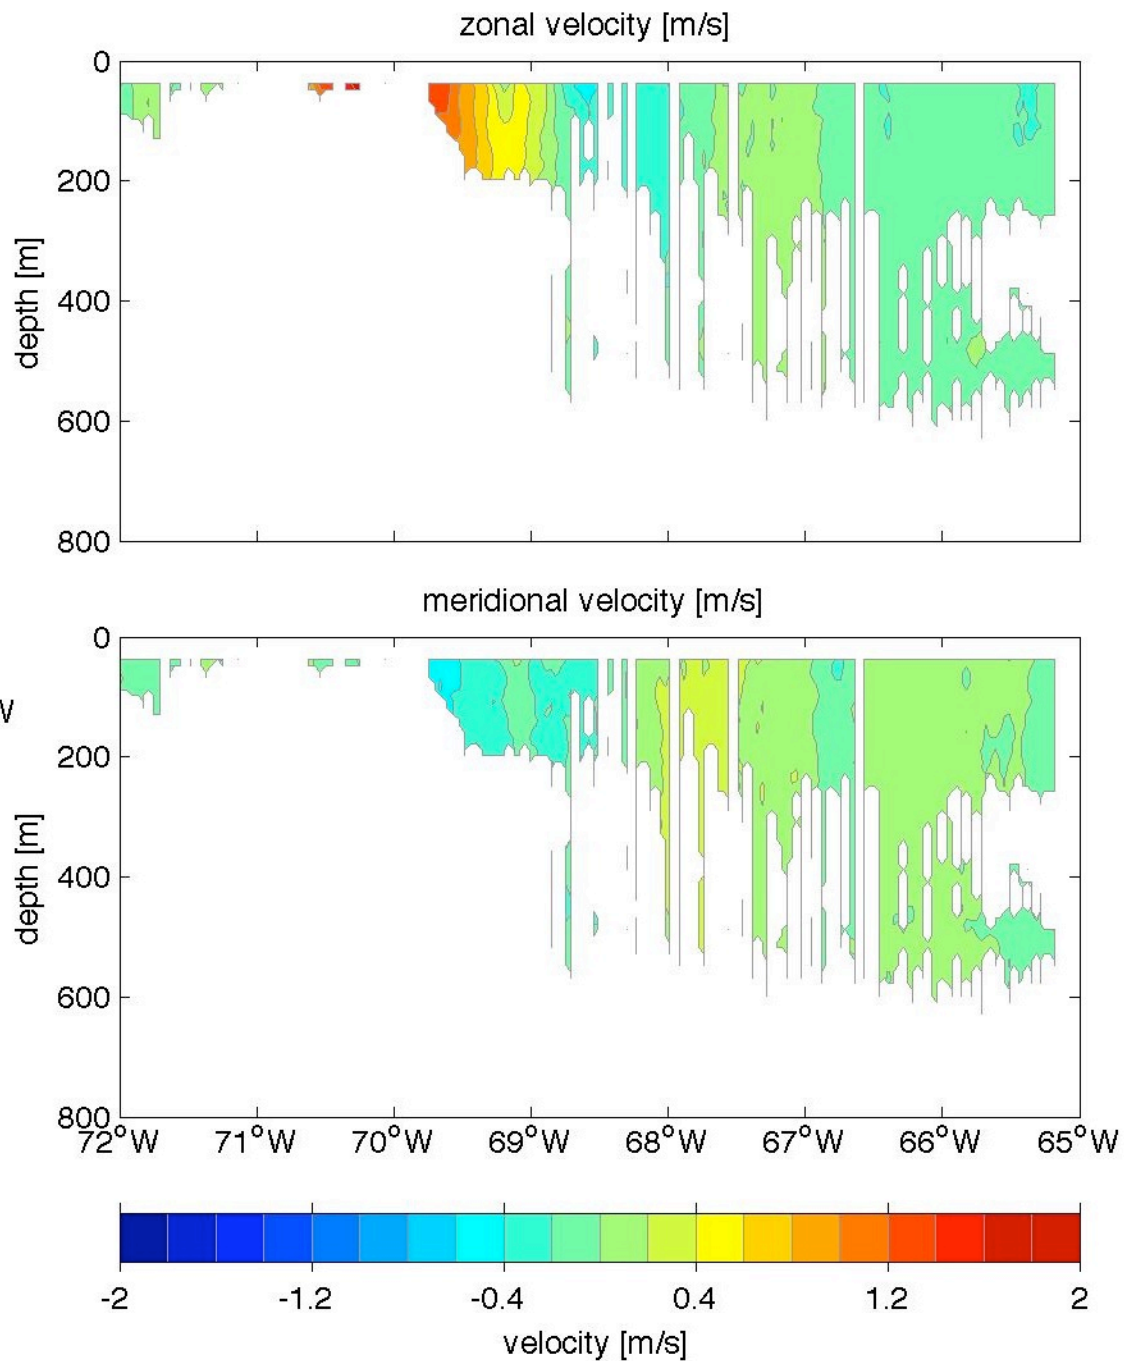

Voyage 1399 inbound
2007/05/22 to 2007/05/24
48 m depth

Voyage 1400 outbound
2007/05/26 to 2007/05/27
48 m depth

Voyage 1401 outbound
2007/06/02 to 2007/06/03
48 m depth

Voyage 1402 outbound
2007/06/09 to 2007/06/10
48 m depth

Voyage 1403 inbound
2007/06/19 to 2007/06/21
48 m depth

Voyage 1403 outbound
2007/06/16 to 2007/06/17
48 m depth

Voyage 1404 inbound
2007/06/26 to 2007/06/28
48 m depth

Voyage 1405 outbound
2007/06/30 to 2007/07/01
48 m depth

Voyage 1407 outbound
2007/07/14 to 2007/07/15
48 m depth

Voyage 1408 inbound
2007/07/24 to 2007/07/26
48 m depth

Voyage 1408 outbound
2007/07/21 to 2007/07/22
48 m depth

Voyage 1409 inbound
2007/07/31 to 2007/08/02
48 m depth

Voyage 1409 outbound
2007/07/28 to 2007/07/29
48 m depth

Voyage 1410 inbound
2007/08/07 to 2007/08/09
48 m depth

Voyage 1410 outbound
2007/08/04 to 2007/08/05
48 m depth

Voyage 1411 inbound
2007/08/14 to 2007/08/16
48 m depth