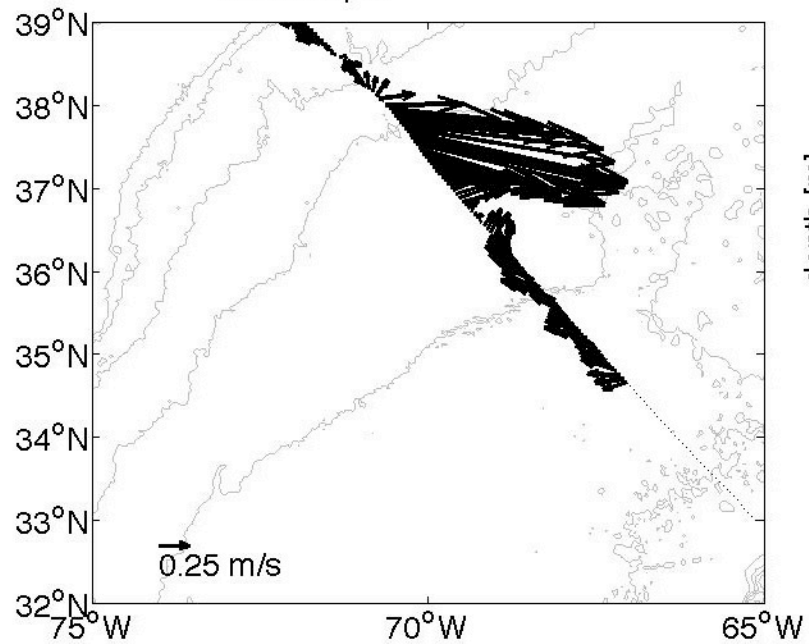

Voyage 1409 outbound
2007/07/28 to 2007/07/29
48 m depth

Voyage 1410 inbound
2007/08/07 to 2007/08/09
48 m depth

Voyage 1410 outbound
2007/08/04 to 2007/08/05
48 m depth

Voyage 1411 inbound
2007/08/14 to 2007/08/16
48 m depth