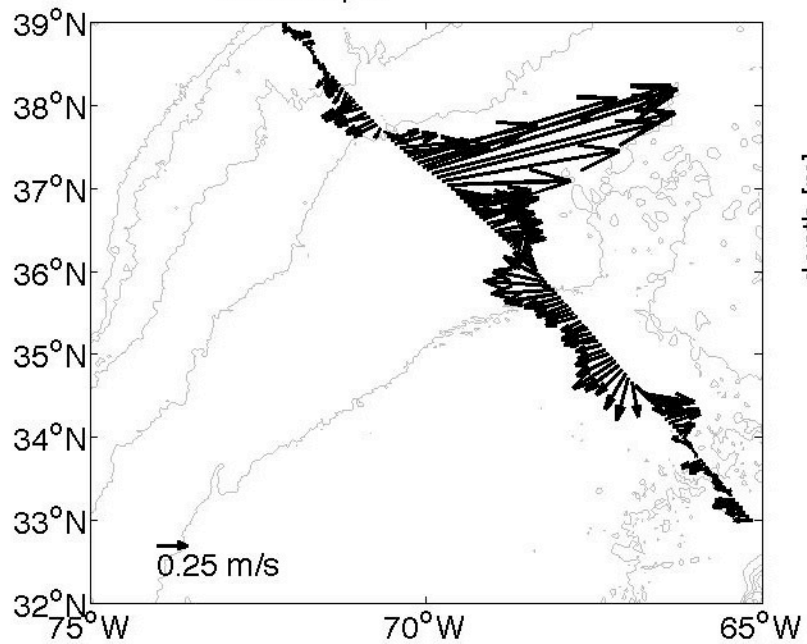

Voyage 1408 outbound
2007/07/21 to 2007/07/22
48 m depth