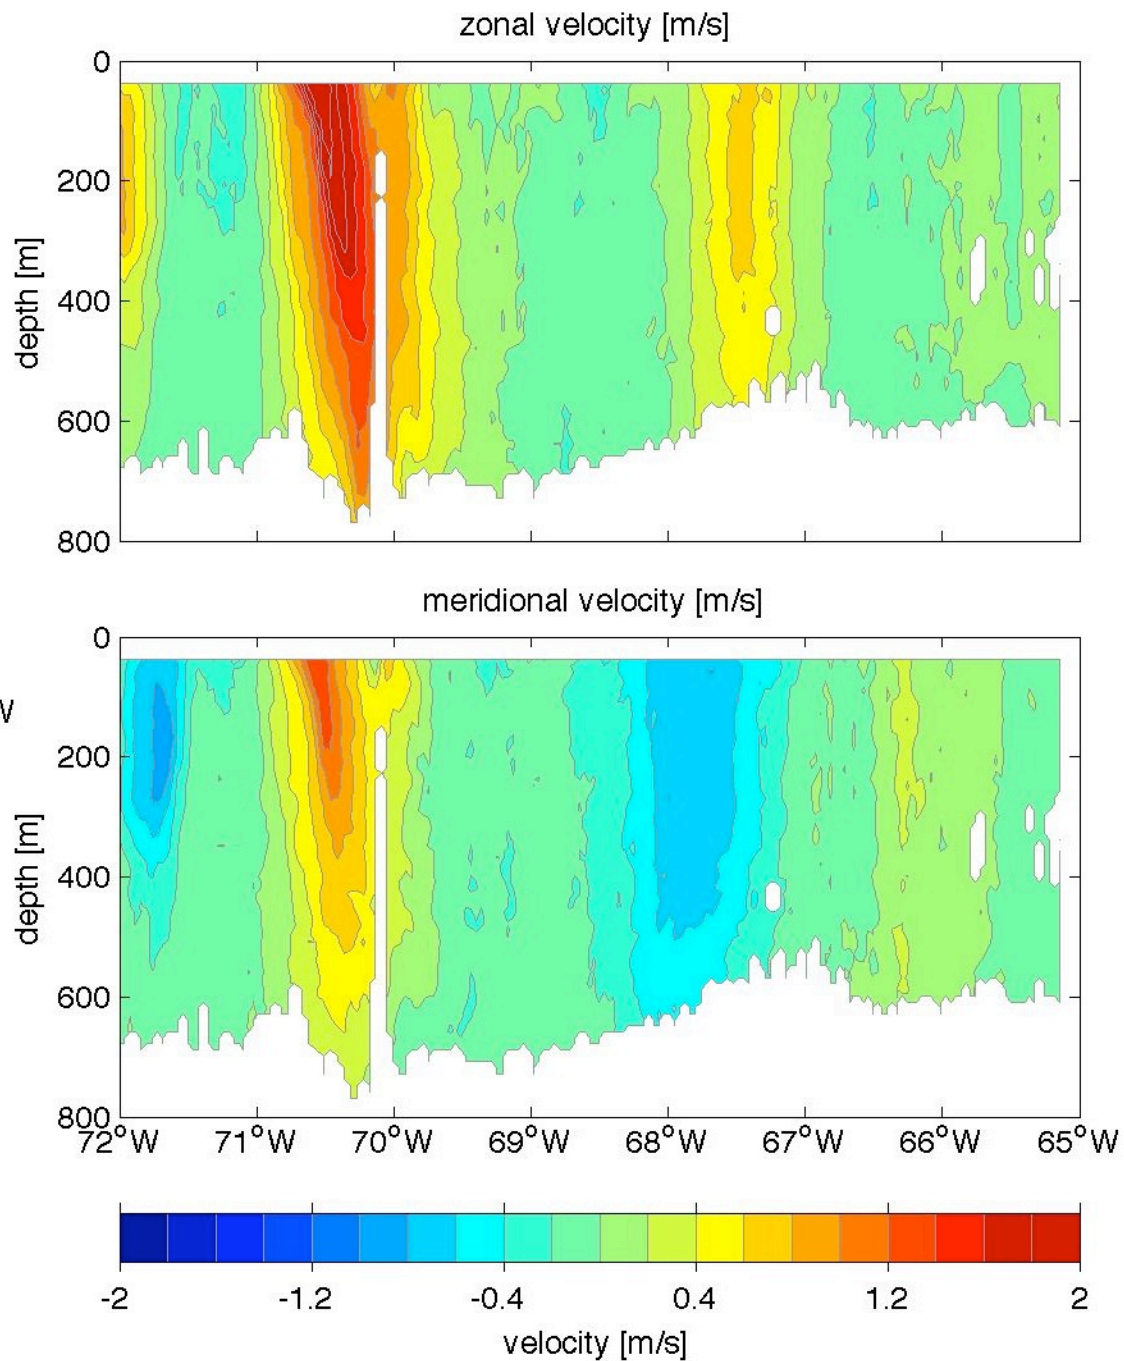

Voyage 1399 inbound
2007/05/22 to 2007/05/24
48 m depth

Voyage 1400 outbound
2007/05/26 to 2007/05/27
48 m depth

Voyage 1401 outbound
2007/06/02 to 2007/06/03
48 m depth

Voyage 1402 outbound
2007/06/09 to 2007/06/10
48 m depth

Voyage 1403 inbound
2007/06/19 to 2007/06/21
48 m depth

Voyage 1403 outbound
2007/06/16 to 2007/06/17
48 m depth

Voyage 1404 inbound
2007/06/26 to 2007/06/28
48 m depth

Voyage 1405 outbound
2007/06/30 to 2007/07/01
48 m depth

Voyage 1407 outbound
2007/07/14 to 2007/07/15
48 m depth

Voyage 1408 inbound
2007/07/24 to 2007/07/26
48 m depth

Voyage 1408 outbound
2007/07/21 to 2007/07/22
48 m depth

Voyage 1409 inbound
2007/07/31 to 2007/08/02
48 m depth