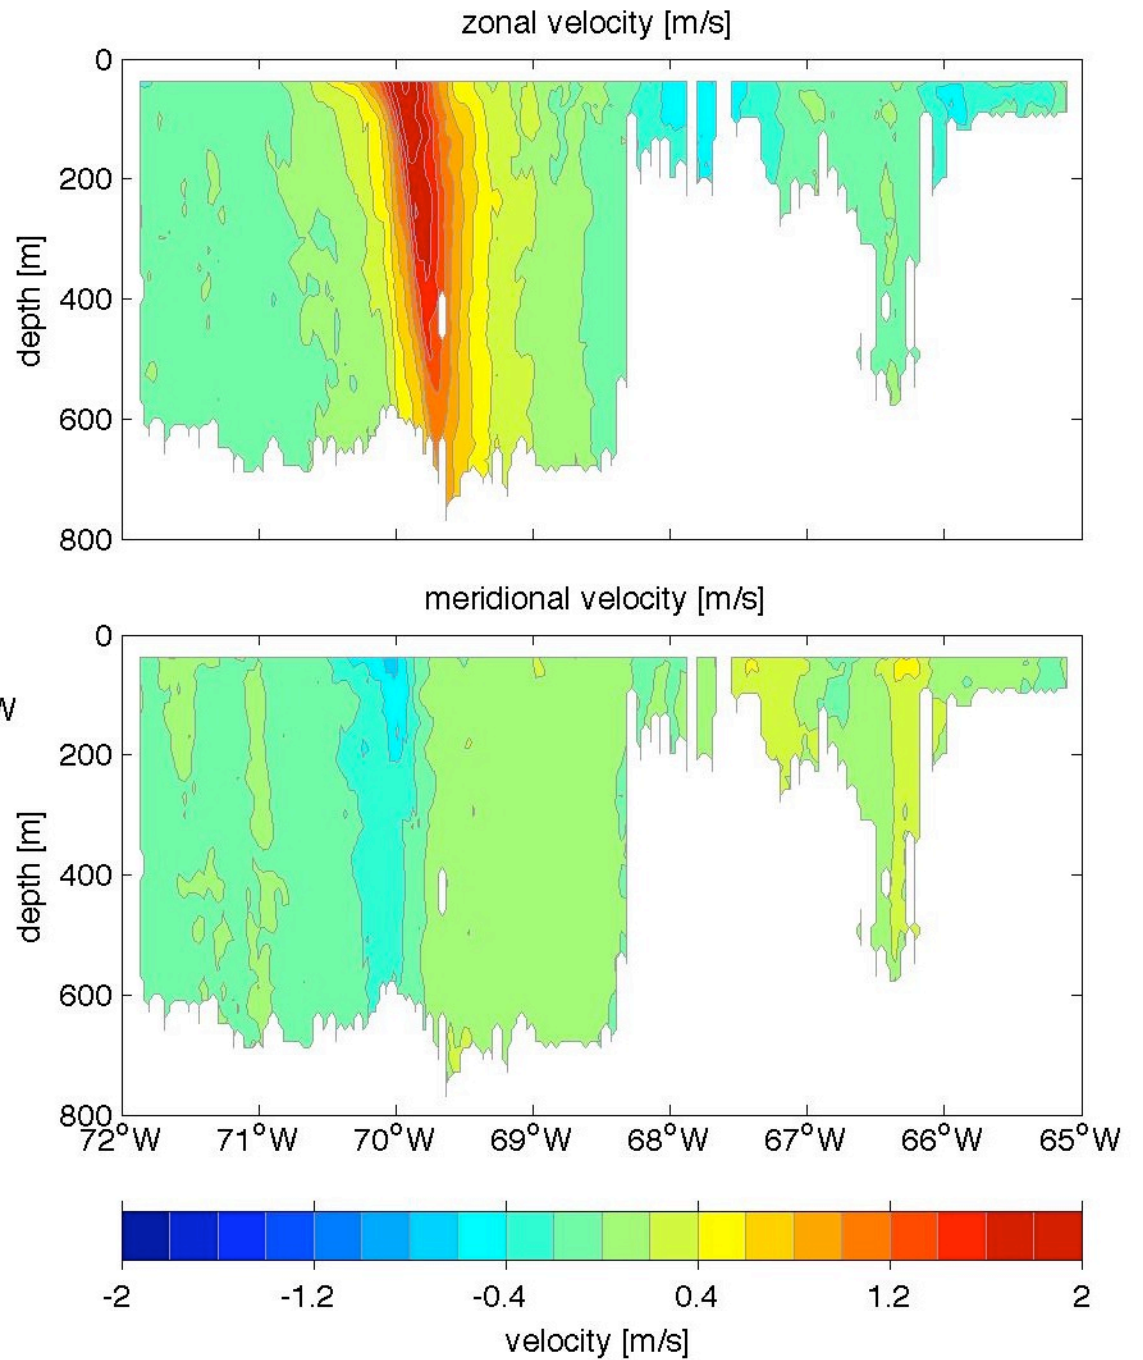

Voyage 1407 outbound
2007/07/14 to 2007/07/15
48 m depth

Voyage 1408 inbound
2007/07/24 to 2007/07/26
48 m depth

Voyage 1408 outbound
2007/07/21 to 2007/07/22
48 m depth

Voyage 1409 inbound
2007/07/31 to 2007/08/02
48 m depth

Voyage 1409 outbound
2007/07/28 to 2007/07/29
48 m depth

Voyage 1410 inbound
2007/08/07 to 2007/08/09
48 m depth

Voyage 1410 outbound
2007/08/04 to 2007/08/05
48 m depth

Voyage 1411 inbound
2007/08/14 to 2007/08/16
48 m depth