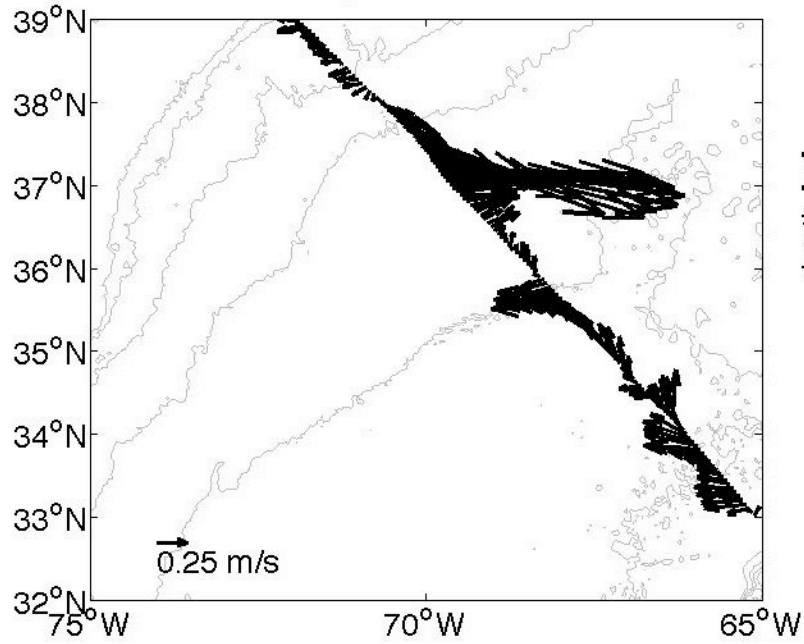

Voyage 1407 outbound
2007/07/14 to 2007/07/15
48 m depth

Voyage 1408 inbound
2007/07/24 to 2007/07/26
48 m depth

Voyage 1408 outbound
2007/07/21 to 2007/07/22
48 m depth

Voyage 1409 inbound
2007/07/31 to 2007/08/02
48 m depth