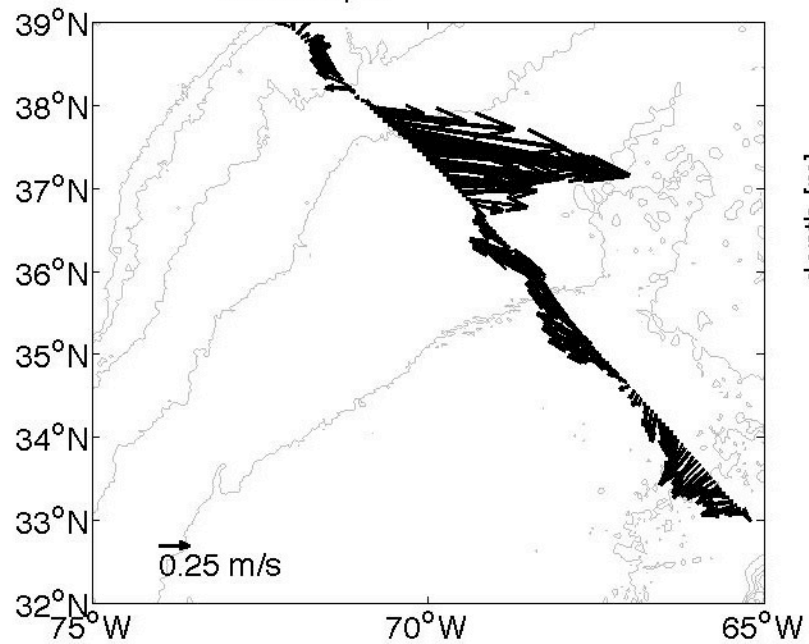

Voyage 1411 outbound
2007/08/11 to 2007/08/12
48 m depth

Voyage 1412 inbound
2007/08/21 to 2007/08/23
48 m depth

Voyage 1413 outbound
2007/08/25 to 2007/08/26
48 m depth

Voyage 1414 inbound
2007/09/04 to 2007/09/06
48 m depth

Voyage 1414 outbound
2007/09/01 to 2007/09/02
48 m depth

Voyage 1415 inbound
2007/09/11 to 2007/09/12
48 m depth

Voyage 1416 outbound
2007/09/15 to 2007/09/16
48 m depth

Voyage 1417 inbound
2007/09/25 to 2007/09/27
48 m depth