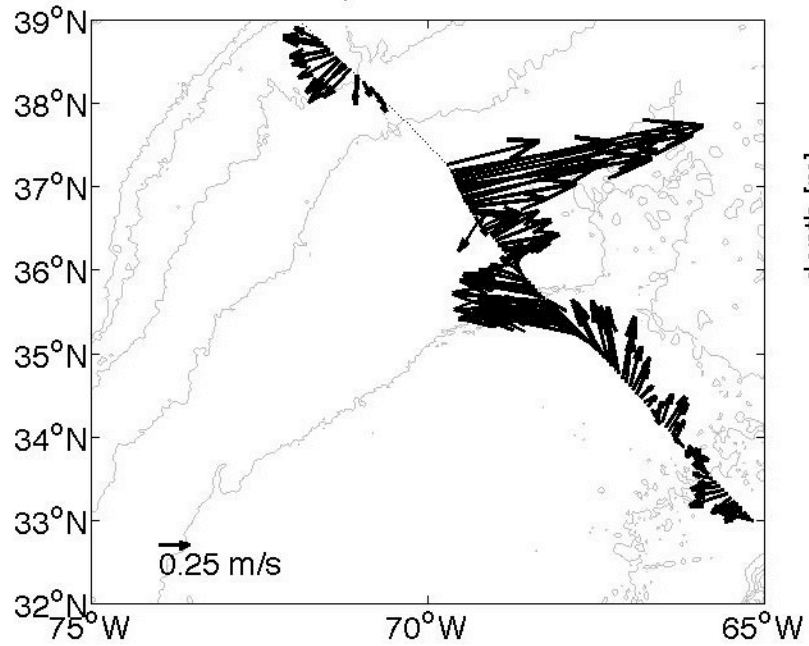

Voyage 1417 outbound
2007/09/22 to 2007/09/23
48 m depth

Voyage 1418 inbound
2007/10/02 to 2007/10/04
48 m depth

Voyage 1418 outbound
2007/09/29 to 2007/09/30
48 m depth

Voyage 1420 inbound
2007/10/16 to 2007/10/18
48 m depth

Voyage 1422 inbound
2007/10/30 to 2007/11/01
48 m depth

Voyage 1425 outbound
2007/11/17 to 2007/11/18
48 m depth

Voyage 1428 inbound
2007/12/11 to 2007/12/13
48 m depth

Voyage 1428 outbound
2007/12/08 to 2007/12/09
48 m depth