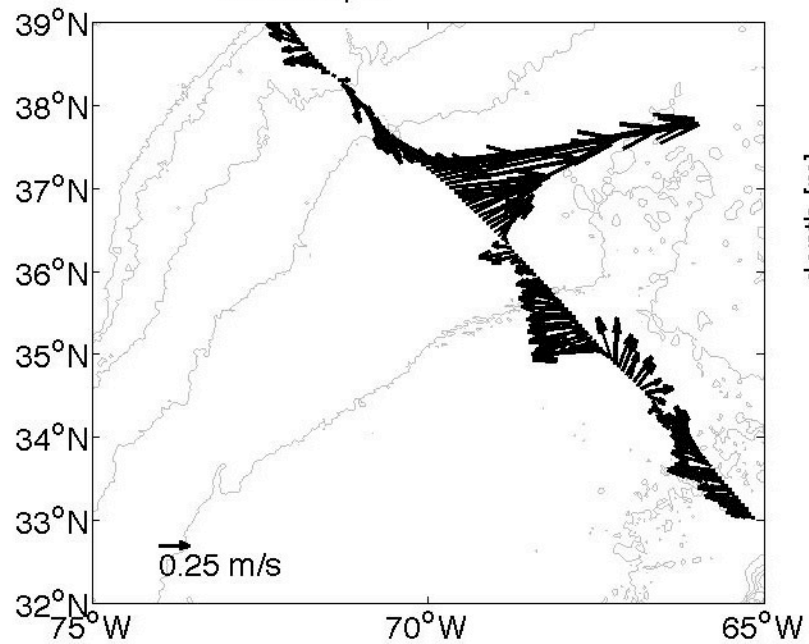

Voyage 1409 outbound
2007/07/28 to 2007/07/29
48 m depth