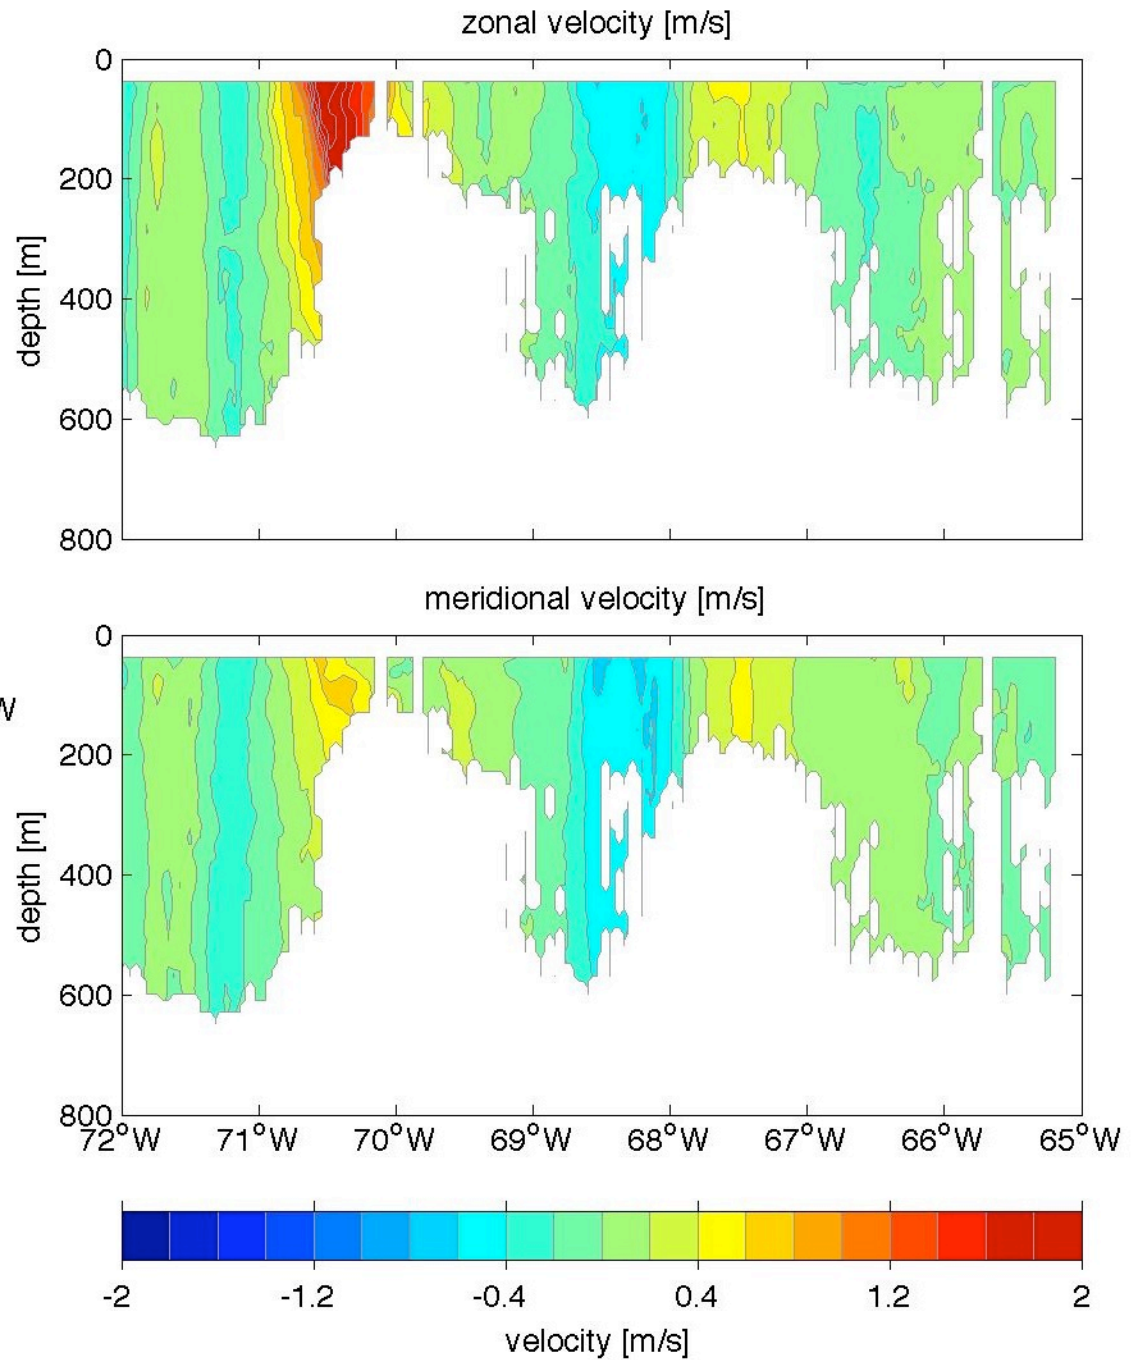

Voyage 1399 inbound
2007/05/22 to 2007/05/24
48 m depth

Voyage 1400 outbound
2007/05/26 to 2007/05/27
48 m depth

Voyage 1401 outbound
2007/06/02 to 2007/06/03
48 m depth

Voyage 1402 outbound
2007/06/09 to 2007/06/10
48 m depth

Voyage 1403 inbound
2007/06/19 to 2007/06/21
48 m depth

Voyage 1403 outbound
2007/06/16 to 2007/06/17
48 m depth

Voyage 1404 inbound
2007/06/26 to 2007/06/28
48 m depth

Voyage 1405 outbound
2007/06/30 to 2007/07/01
48 m depth

Voyage 1407 outbound
2007/07/14 to 2007/07/15
48 m depth

Voyage 1408 inbound
2007/07/24 to 2007/07/26
48 m depth

Voyage 1408 outbound
2007/07/21 to 2007/07/22
48 m depth

Voyage 1409 inbound
2007/07/31 to 2007/08/02
48 m depth

Voyage 1429 outbound
2007/12/15 to 2007/12/16
48 m depth