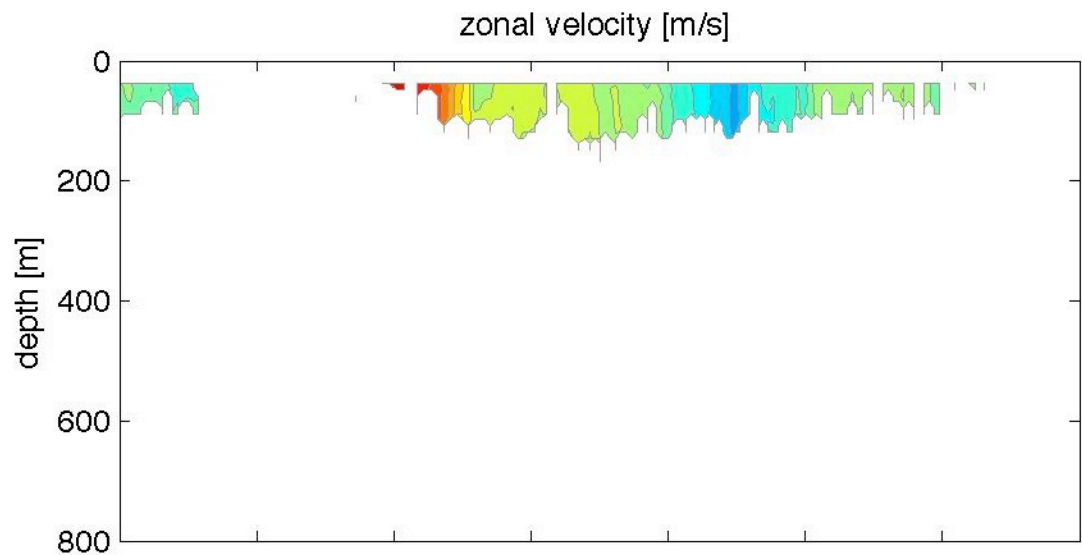

Voyage 1417 outbound
2007/09/22 to 2007/09/23
48 m depth

Voyage 1418 inbound
2007/10/02 to 2007/10/04
48 m depth

Voyage 1418 outbound
2007/09/29 to 2007/09/30
48 m depth

Voyage 1420 inbound
2007/10/16 to 2007/10/18
48 m depth

Voyage 1422 inbound
2007/10/30 to 2007/11/01
48 m depth

Voyage 1425 outbound
2007/11/17 to 2007/11/18
48 m depth

Voyage 1428 inbound
2007/12/11 to 2007/12/13
48 m depth

Voyage 1428 outbound
2007/12/08 to 2007/12/09
48 m depth

Voyage 1429 outbound
2007/12/15 to 2007/12/16
48 m depth