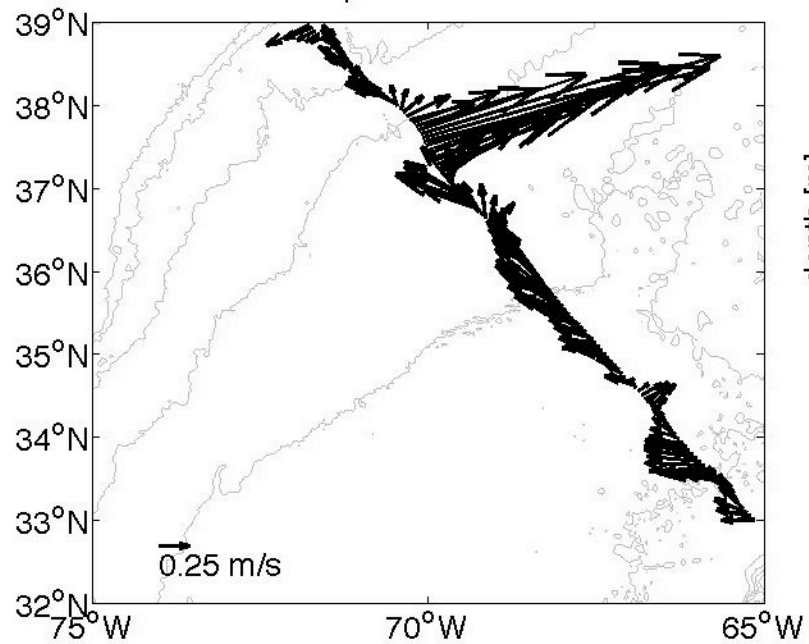

Voyage 1412 inbound
2007/08/21 to 2007/08/23
48 m depth