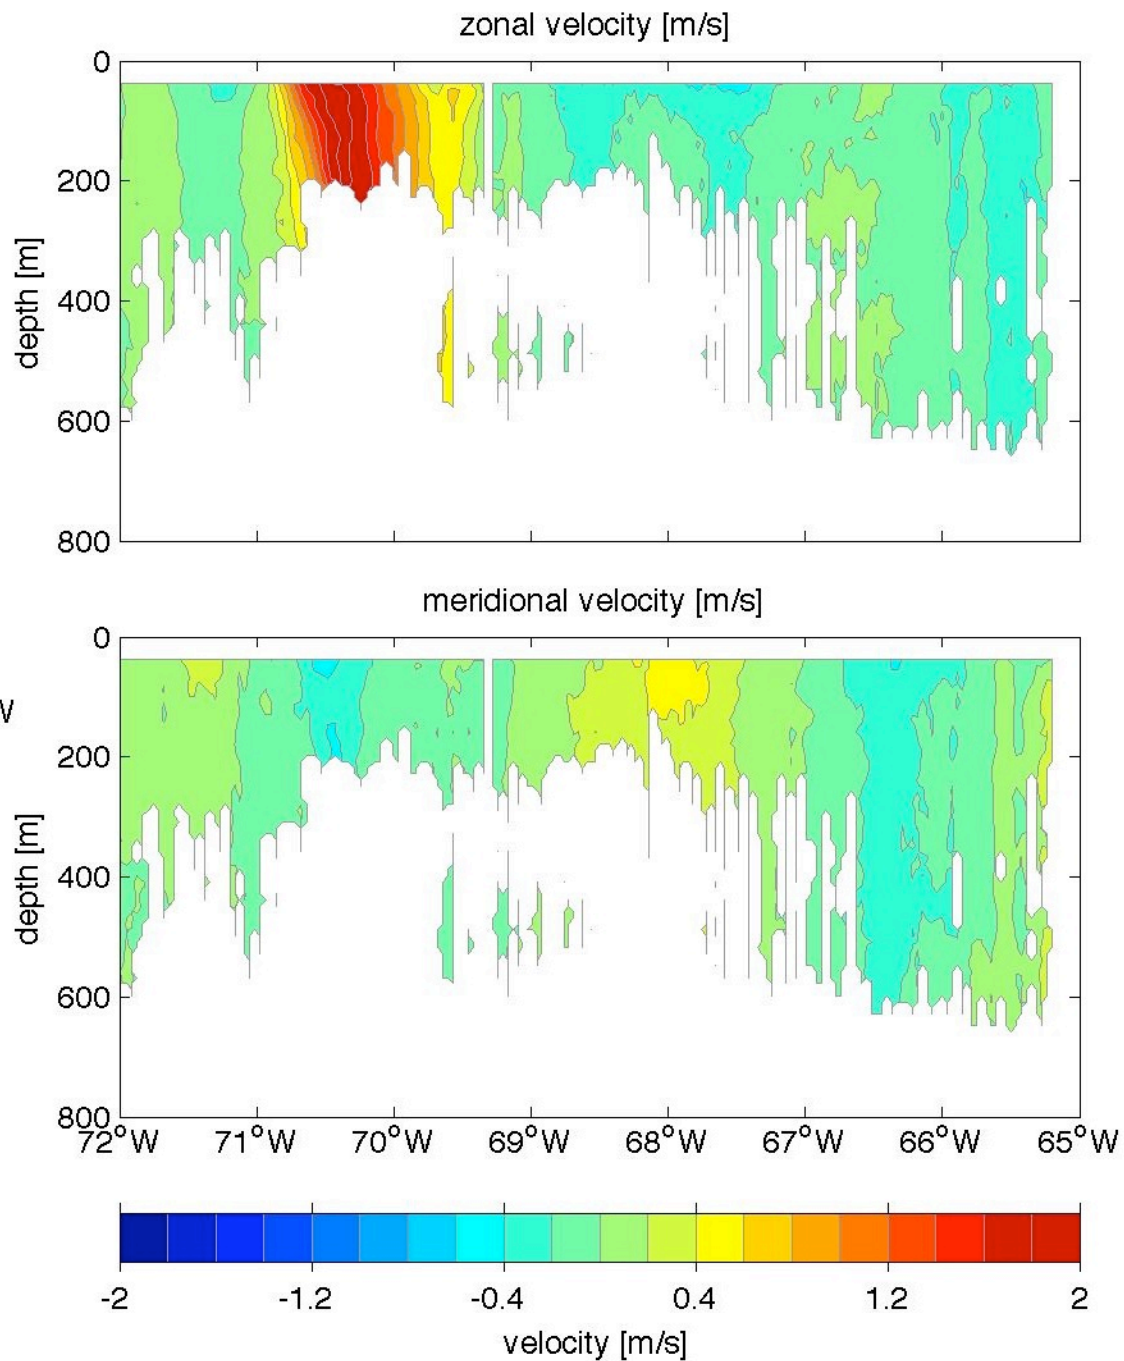

Voyage 1409 outbound
2007/07/28 to 2007/07/29
48 m depth

Voyage 1410 inbound
2007/08/07 to 2007/08/09
48 m depth

Voyage 1410 outbound
2007/08/04 to 2007/08/05
48 m depth

Voyage 1411 inbound
2007/08/14 to 2007/08/16
48 m depth

Voyage 1411 outbound
2007/08/11 to 2007/08/12
48 m depth

Voyage 1412 inbound
2007/08/21 to 2007/08/23
48 m depth

Voyage 1413 outbound
2007/08/25 to 2007/08/26
48 m depth

Voyage 1414 inbound
2007/09/04 to 2007/09/06
48 m depth

Voyage 1414 outbound
2007/09/01 to 2007/09/02
48 m depth

Voyage 1415 inbound
2007/09/11 to 2007/09/12
48 m depth

Voyage 1416 outbound
2007/09/15 to 2007/09/16
48 m depth

Voyage 1417 inbound
2007/09/25 to 2007/09/27
48 m depth

Voyage 1417 outbound
2007/09/22 to 2007/09/23
48 m depth

Voyage 1418 inbound
2007/10/02 to 2007/10/04
48 m depth

Voyage 1418 outbound
2007/09/29 to 2007/09/30
48 m depth

Voyage 1420 inbound
2007/10/16 to 2007/10/18
48 m depth