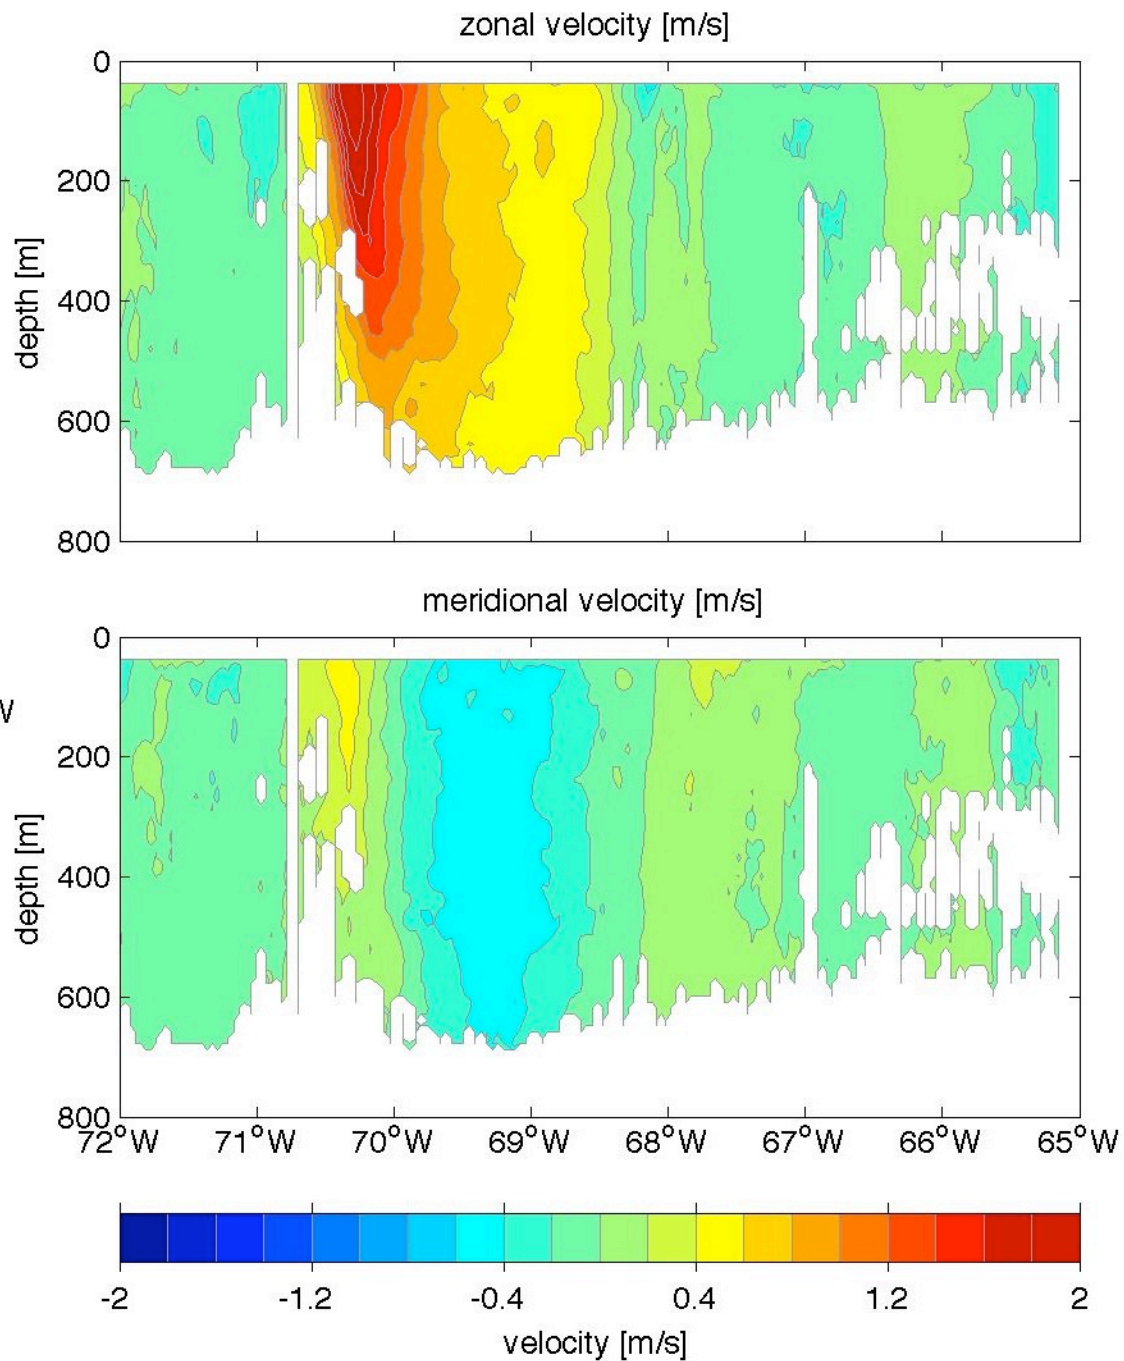

Voyage 1399 inbound
2007/05/22 to 2007/05/24
48 m depth

Voyage 1400 outbound
2007/05/26 to 2007/05/27
48 m depth

Voyage 1401 outbound
2007/06/02 to 2007/06/03
48 m depth

Voyage 1402 outbound
2007/06/09 to 2007/06/10
48 m depth

Voyage 1403 inbound
2007/06/19 to 2007/06/21
48 m depth

Voyage 1403 outbound
2007/06/16 to 2007/06/17
48 m depth

Voyage 1404 inbound
2007/06/26 to 2007/06/28
48 m depth

Voyage 1405 outbound
2007/06/30 to 2007/07/01
48 m depth

Voyage 1407 outbound
2007/07/14 to 2007/07/15
48 m depth

Voyage 1408 inbound
2007/07/24 to 2007/07/26
48 m depth

Voyage 1408 outbound
2007/07/21 to 2007/07/22
48 m depth

Voyage 1409 inbound
2007/07/31 to 2007/08/02
48 m depth

Voyage 1409 outbound
2007/07/28 to 2007/07/29
48 m depth

Voyage 1410 inbound
2007/08/07 to 2007/08/09
48 m depth

Voyage 1410 outbound
2007/08/04 to 2007/08/05
48 m depth

Voyage 1411 inbound
2007/08/14 to 2007/08/16
48 m depth