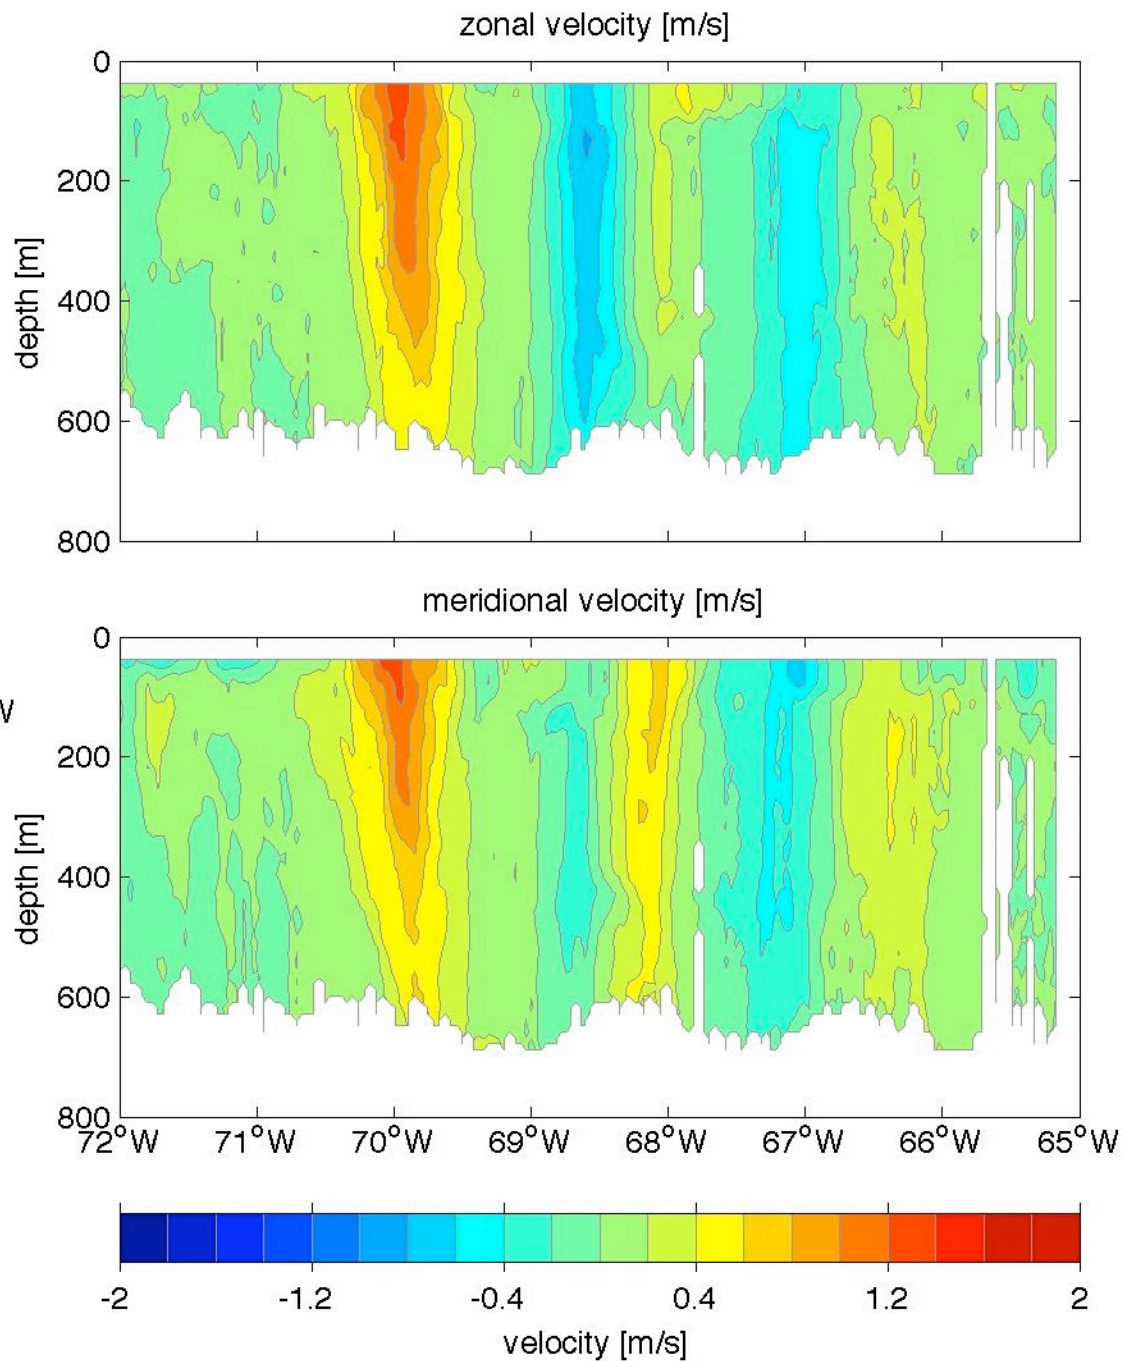

Voyage 1414 outbound
2007/09/01 to 2007/09/02
48 m depth

Voyage 1415 inbound
2007/09/11 to 2007/09/12
48 m depth

Voyage 1416 outbound
2007/09/15 to 2007/09/16
48 m depth

Voyage 1417 inbound
2007/09/25 to 2007/09/27
48 m depth

Voyage 1417 outbound
2007/09/22 to 2007/09/23
48 m depth

Voyage 1418 inbound
2007/10/02 to 2007/10/04
48 m depth

Voyage 1418 outbound
2007/09/29 to 2007/09/30
48 m depth

Voyage 1420 inbound
2007/10/16 to 2007/10/18
48 m depth

Voyage 1422 inbound
2007/10/30 to 2007/11/01
48 m depth

Voyage 1425 outbound
2007/11/17 to 2007/11/18
48 m depth

Voyage 1428 inbound
2007/12/11 to 2007/12/13
48 m depth

Voyage 1428 outbound
2007/12/08 to 2007/12/09
48 m depth

Voyage 1429 outbound
2007/12/15 to 2007/12/16
48 m depth