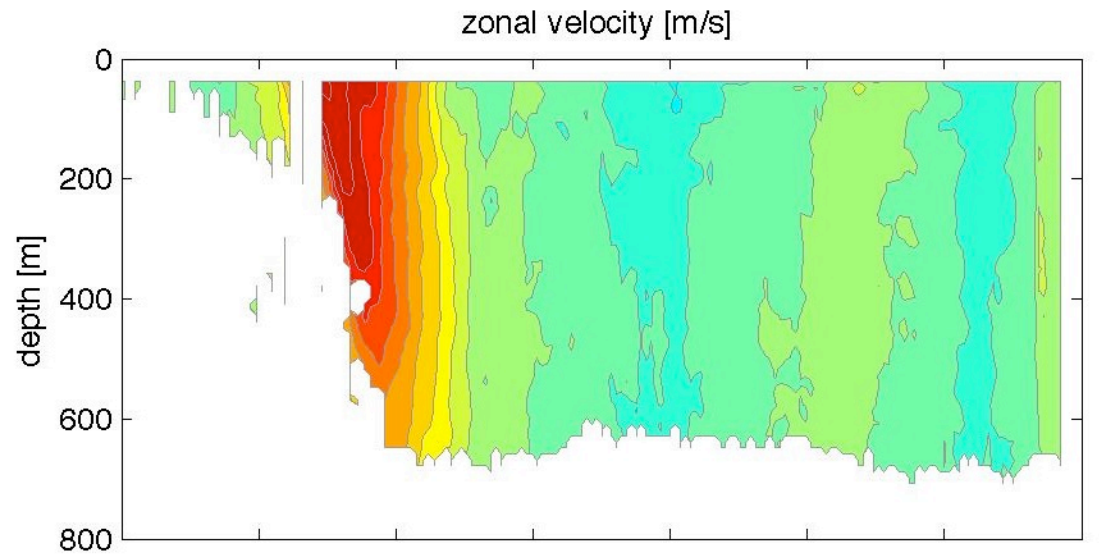

Voyage 1409 outbound
2007/07/28 to 2007/07/29
48 m depth

Voyage 1410 inbound
2007/08/07 to 2007/08/09
48 m depth

Voyage 1410 outbound
2007/08/04 to 2007/08/05
48 m depth

Voyage 1411 inbound
2007/08/14 to 2007/08/16
48 m depth

Voyage 1411 outbound
2007/08/11 to 2007/08/12
48 m depth

Voyage 1412 inbound
2007/08/21 to 2007/08/23
48 m depth

Voyage 1413 outbound
2007/08/25 to 2007/08/26
48 m depth

Voyage 1414 inbound
2007/09/04 to 2007/09/06
48 m depth