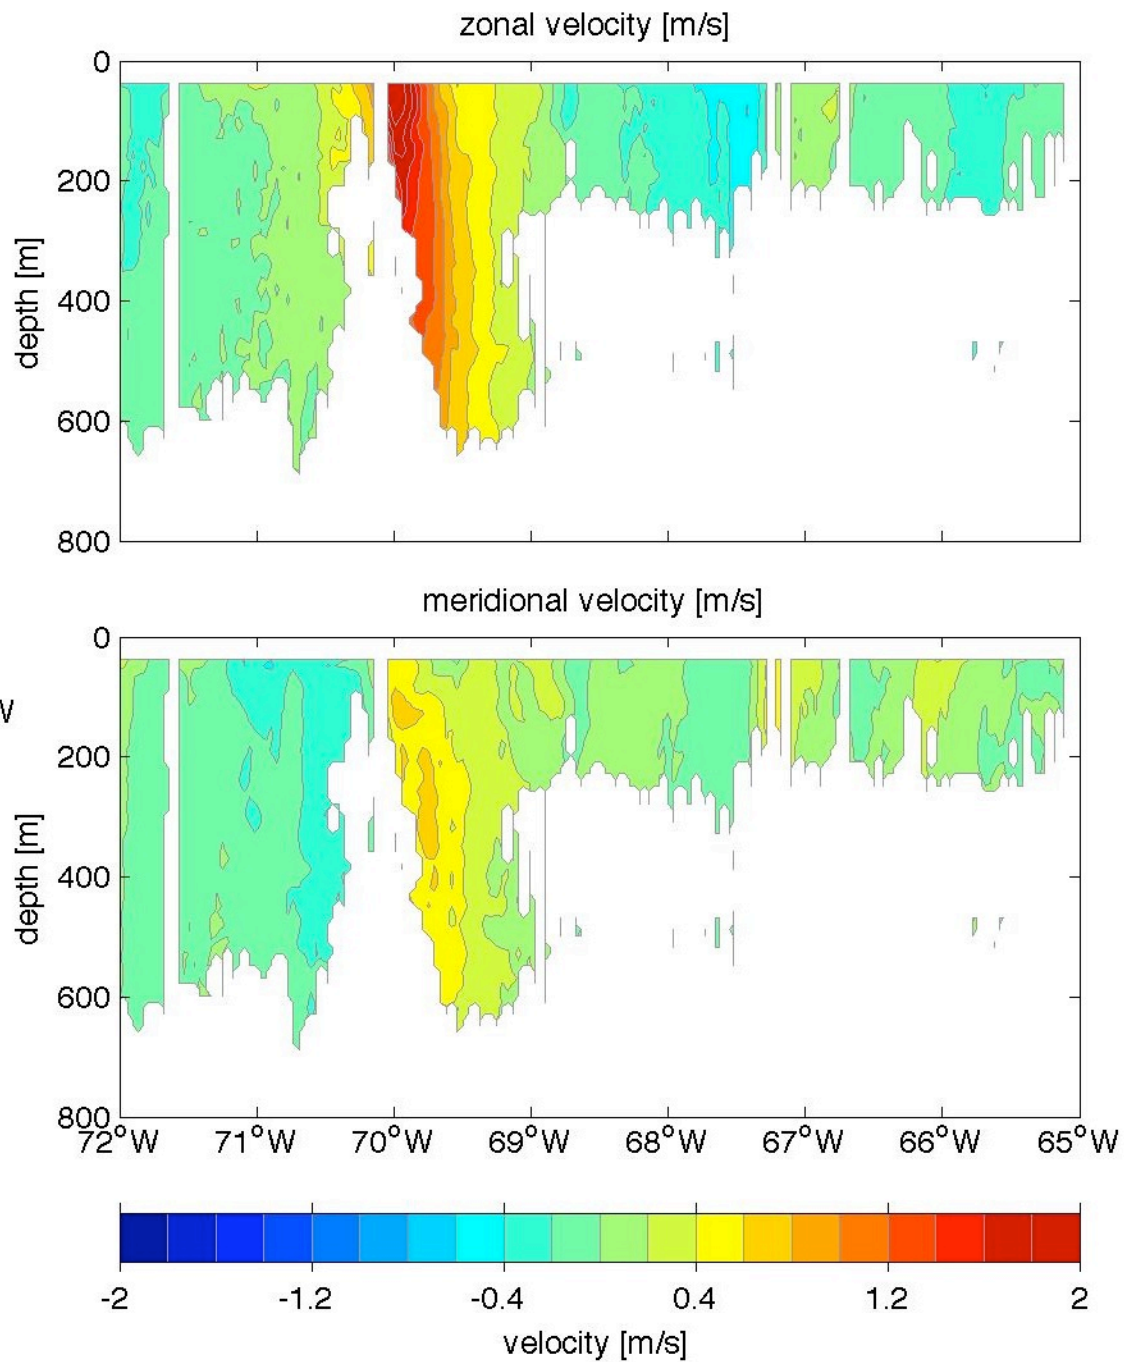

Voyage 1403 inbound
2007/06/19 to 2007/06/21
48 m depth

Voyage 1403 outbound
2007/06/16 to 2007/06/17
48 m depth

Voyage 1404 inbound
2007/06/26 to 2007/06/28
48 m depth

Voyage 1405 outbound
2007/06/30 to 2007/07/01
48 m depth

Voyage 1407 outbound
2007/07/14 to 2007/07/15
48 m depth

Voyage 1408 inbound
2007/07/24 to 2007/07/26
48 m depth

Voyage 1408 outbound
2007/07/21 to 2007/07/22
48 m depth

Voyage 1409 inbound
2007/07/31 to 2007/08/02
48 m depth

Voyage 1409 outbound
2007/07/28 to 2007/07/29
48 m depth

Voyage 1410 inbound
2007/08/07 to 2007/08/09
48 m depth

Voyage 1410 outbound
2007/08/04 to 2007/08/05
48 m depth

Voyage 1411 inbound
2007/08/14 to 2007/08/16
48 m depth