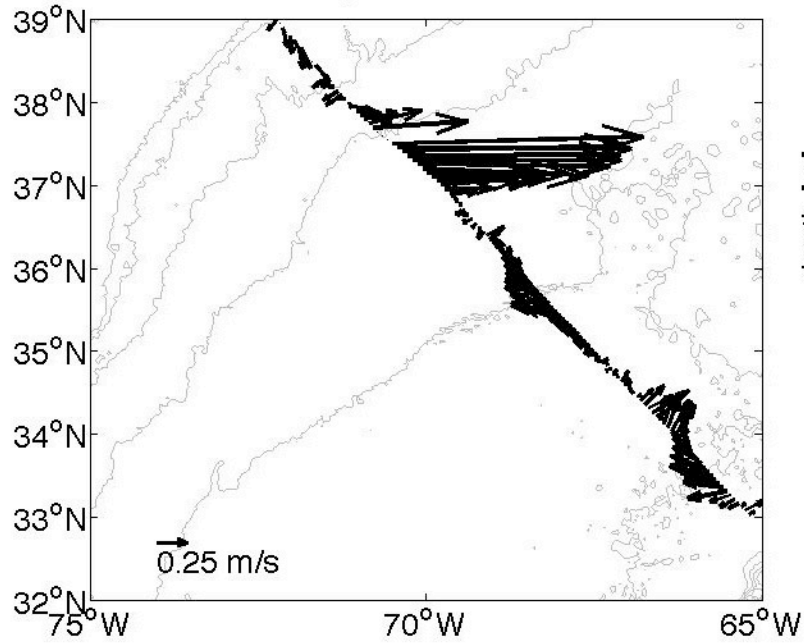

Voyage 1411 outbound
2007/08/11 to 2007/08/12
48 m depth