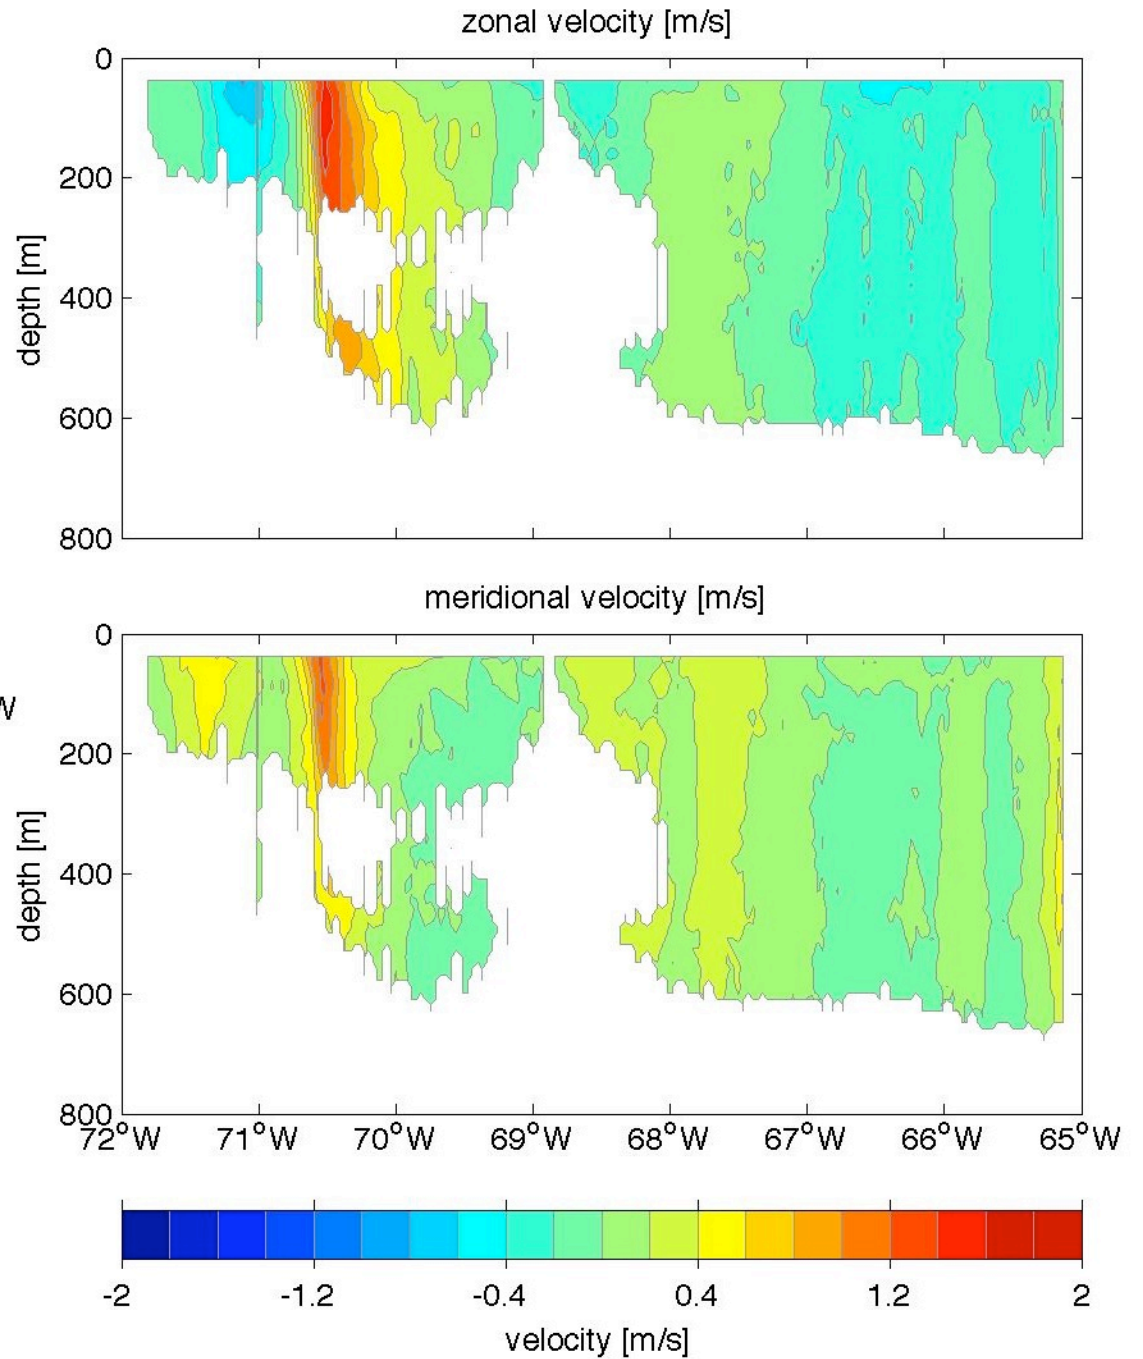

Voyage 1409 outbound
2007/07/28 to 2007/07/29
48 m depth

Voyage 1410 inbound
2007/08/07 to 2007/08/09
48 m depth

Voyage 1410 outbound
2007/08/04 to 2007/08/05
48 m depth

Voyage 1411 inbound
2007/08/14 to 2007/08/16
48 m depth

Voyage 1411 outbound
2007/08/11 to 2007/08/12
48 m depth

Voyage 1412 inbound
2007/08/21 to 2007/08/23
48 m depth

Voyage 1413 outbound
2007/08/25 to 2007/08/26
48 m depth

Voyage 1414 inbound
2007/09/04 to 2007/09/06
48 m depth

Voyage 1414 outbound
2007/09/01 to 2007/09/02
48 m depth

Voyage 1415 inbound
2007/09/11 to 2007/09/12
48 m depth

Voyage 1416 outbound
2007/09/15 to 2007/09/16
48 m depth

Voyage 1417 inbound
2007/09/25 to 2007/09/27
48 m depth

Voyage 1417 outbound
2007/09/22 to 2007/09/23
48 m depth

Voyage 1418 inbound
2007/10/02 to 2007/10/04
48 m depth

Voyage 1418 outbound
2007/09/29 to 2007/09/30
48 m depth

Voyage 1420 inbound
2007/10/16 to 2007/10/18
48 m depth