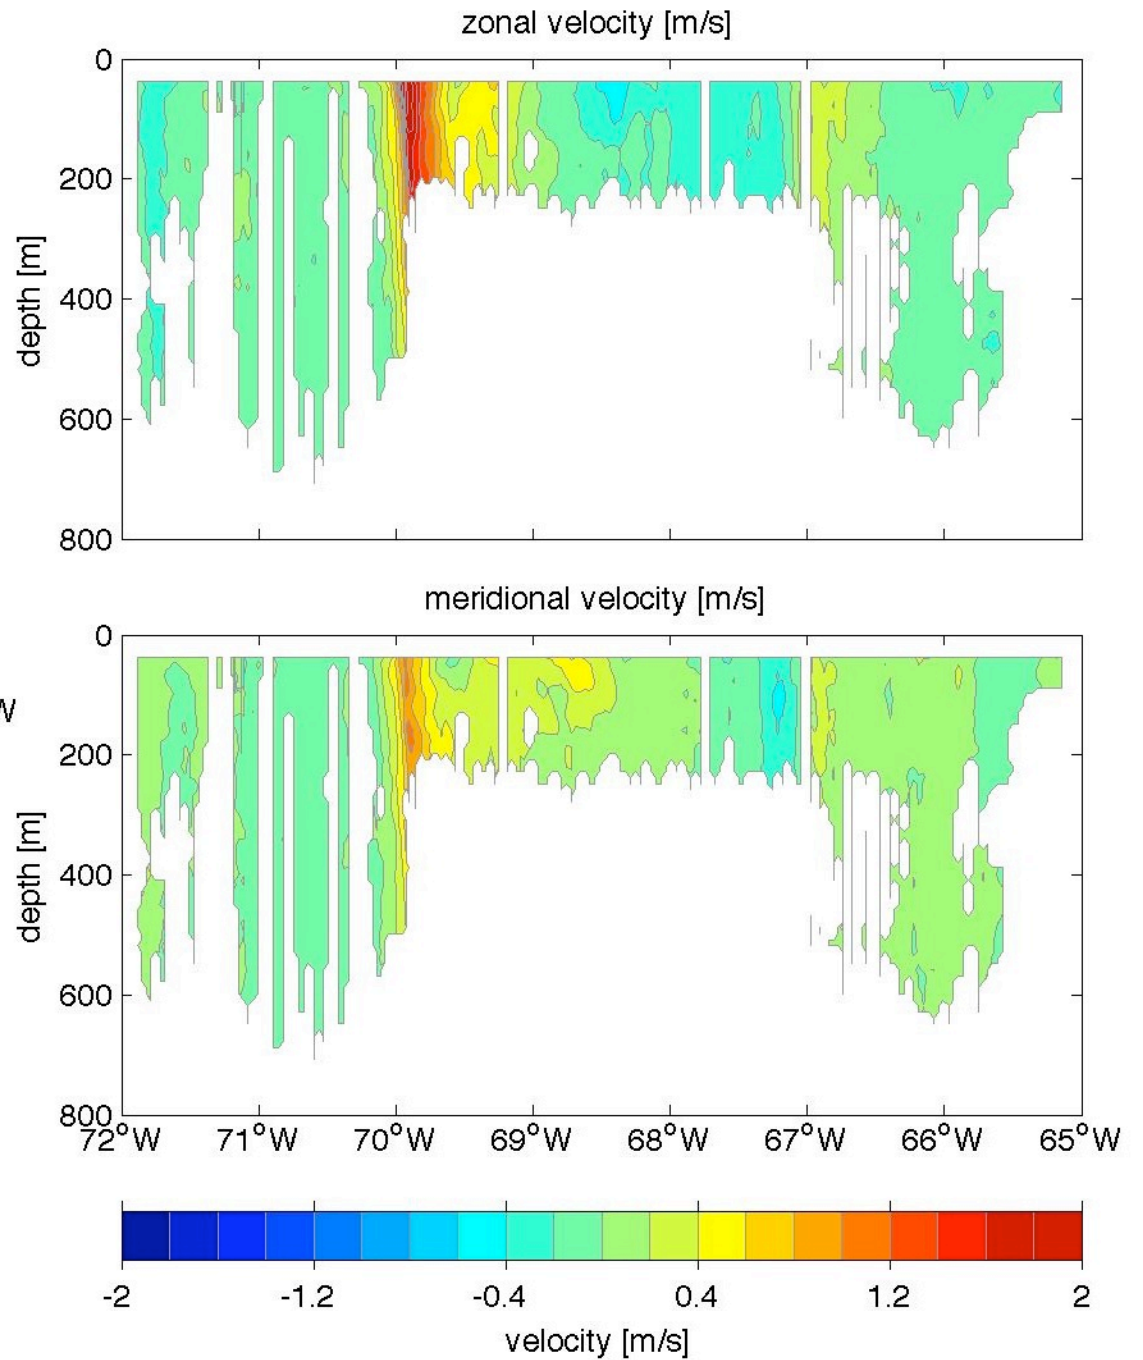

Voyage 1399 inbound
2007/05/22 to 2007/05/24
48 m depth

Voyage 1400 outbound
2007/05/26 to 2007/05/27
48 m depth

Voyage 1401 outbound
2007/06/02 to 2007/06/03
48 m depth

Voyage 1402 outbound
2007/06/09 to 2007/06/10
48 m depth

Voyage 1403 inbound
2007/06/19 to 2007/06/21
48 m depth

Voyage 1403 outbound
2007/06/16 to 2007/06/17
48 m depth

Voyage 1404 inbound
2007/06/26 to 2007/06/28
48 m depth

Voyage 1405 outbound
2007/06/30 to 2007/07/01
48 m depth

Voyage 1407 outbound
2007/07/14 to 2007/07/15
48 m depth

Voyage 1408 inbound
2007/07/24 to 2007/07/26
48 m depth

Voyage 1408 outbound
2007/07/21 to 2007/07/22
48 m depth

Voyage 1409 inbound
2007/07/31 to 2007/08/02
48 m depth