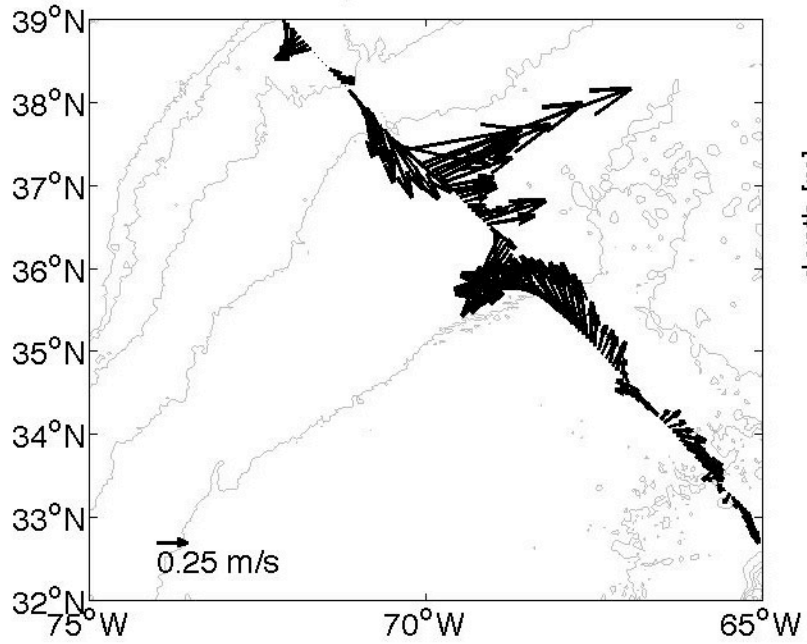

Voyage 1403 outbound
2007/06/16 to 2007/06/17
48 m depth