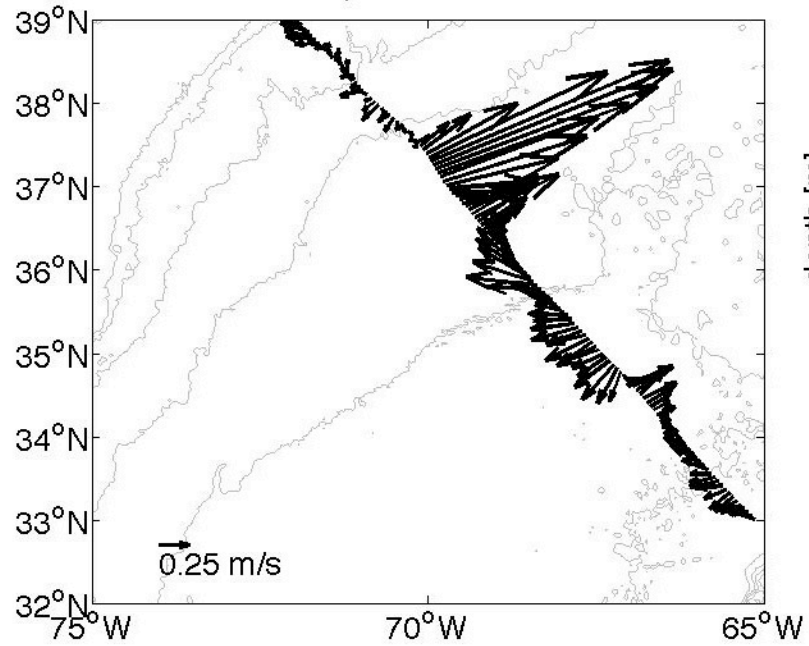

Voyage 1408 inbound
2007/07/24 to 2007/07/26
48 m depth