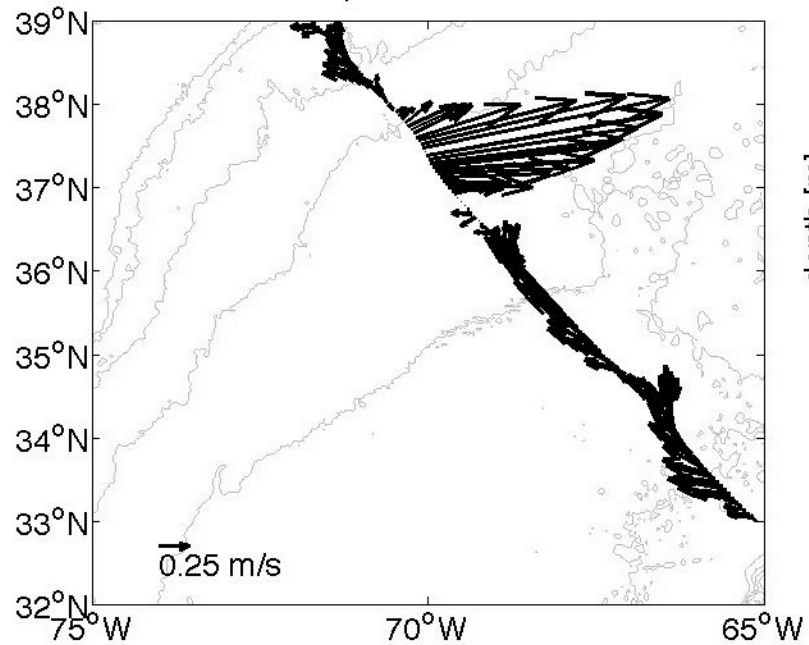

Voyage 1410 inbound
2007/08/07 to 2007/08/09
48 m depth