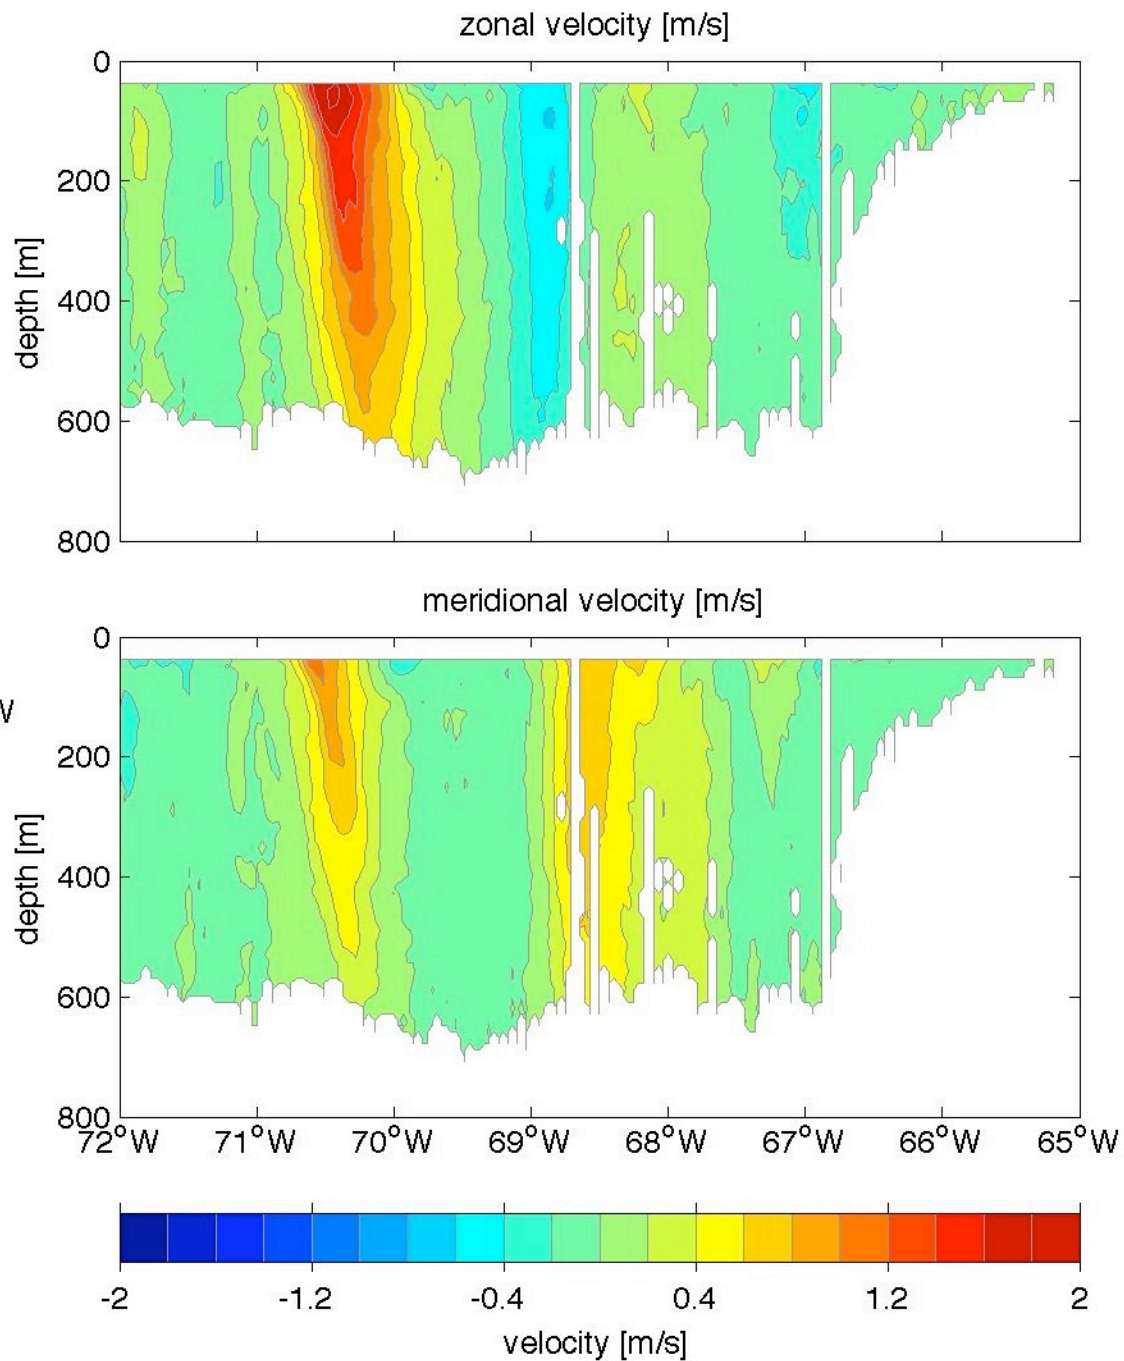

Voyage 1411 outbound
2007/08/11 to 2007/08/12
48 m depth

Voyage 1412 inbound
2007/08/21 to 2007/08/23
48 m depth

Voyage 1413 outbound
2007/08/25 to 2007/08/26
48 m depth

Voyage 1414 inbound
2007/09/04 to 2007/09/06
48 m depth

Voyage 1414 outbound
2007/09/01 to 2007/09/02
48 m depth

Voyage 1415 inbound
2007/09/11 to 2007/09/12
48 m depth

Voyage 1416 outbound
2007/09/15 to 2007/09/16
48 m depth

Voyage 1417 inbound
2007/09/25 to 2007/09/27
48 m depth

Voyage 1417 outbound
2007/09/22 to 2007/09/23
48 m depth

Voyage 1418 inbound
2007/10/02 to 2007/10/04
48 m depth

Voyage 1418 outbound
2007/09/29 to 2007/09/30
48 m depth

Voyage 1420 inbound
2007/10/16 to 2007/10/18
48 m depth