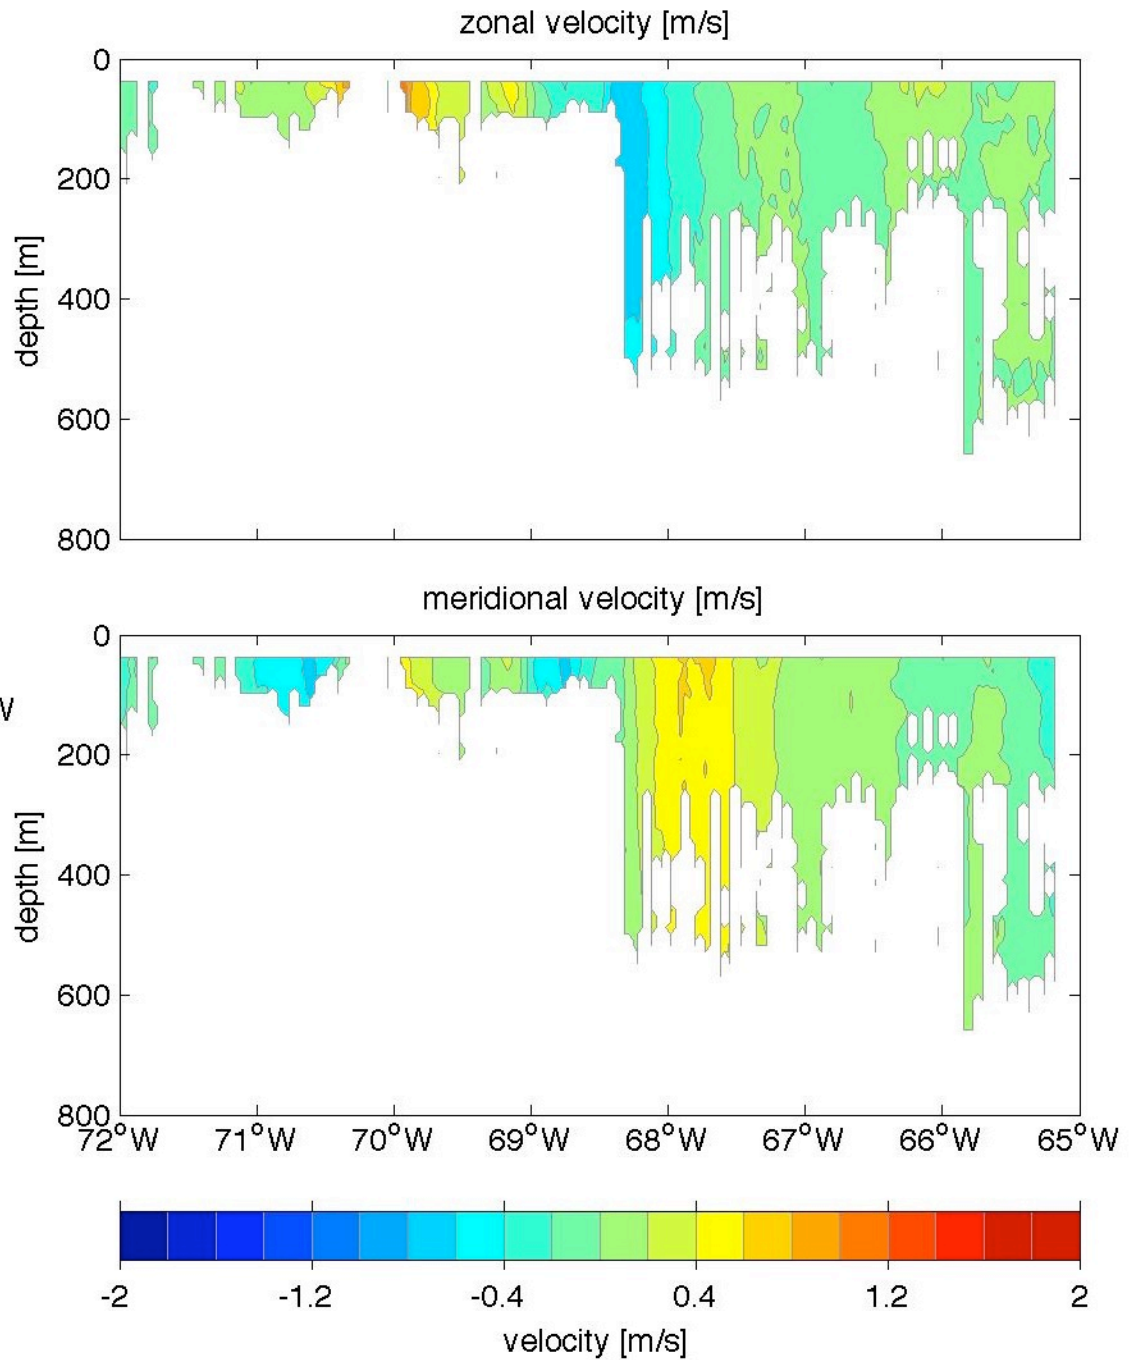

Voyage 1399 inbound
2007/05/22 to 2007/05/24
48 m depth

Voyage 1400 outbound
2007/05/26 to 2007/05/27
48 m depth

Voyage 1401 outbound
2007/06/02 to 2007/06/03
48 m depth

Voyage 1402 outbound
2007/06/09 to 2007/06/10
48 m depth

Voyage 1403 inbound
2007/06/19 to 2007/06/21
48 m depth

Voyage 1403 outbound
2007/06/16 to 2007/06/17
48 m depth

Voyage 1404 inbound
2007/06/26 to 2007/06/28
48 m depth

Voyage 1405 outbound
2007/06/30 to 2007/07/01
48 m depth

Voyage 1407 outbound
2007/07/14 to 2007/07/15
48 m depth

Voyage 1408 inbound
2007/07/24 to 2007/07/26
48 m depth

Voyage 1408 outbound
2007/07/21 to 2007/07/22
48 m depth

Voyage 1409 inbound
2007/07/31 to 2007/08/02
48 m depth

Voyage 1429 outbound
2007/12/15 to 2007/12/16
48 m depth