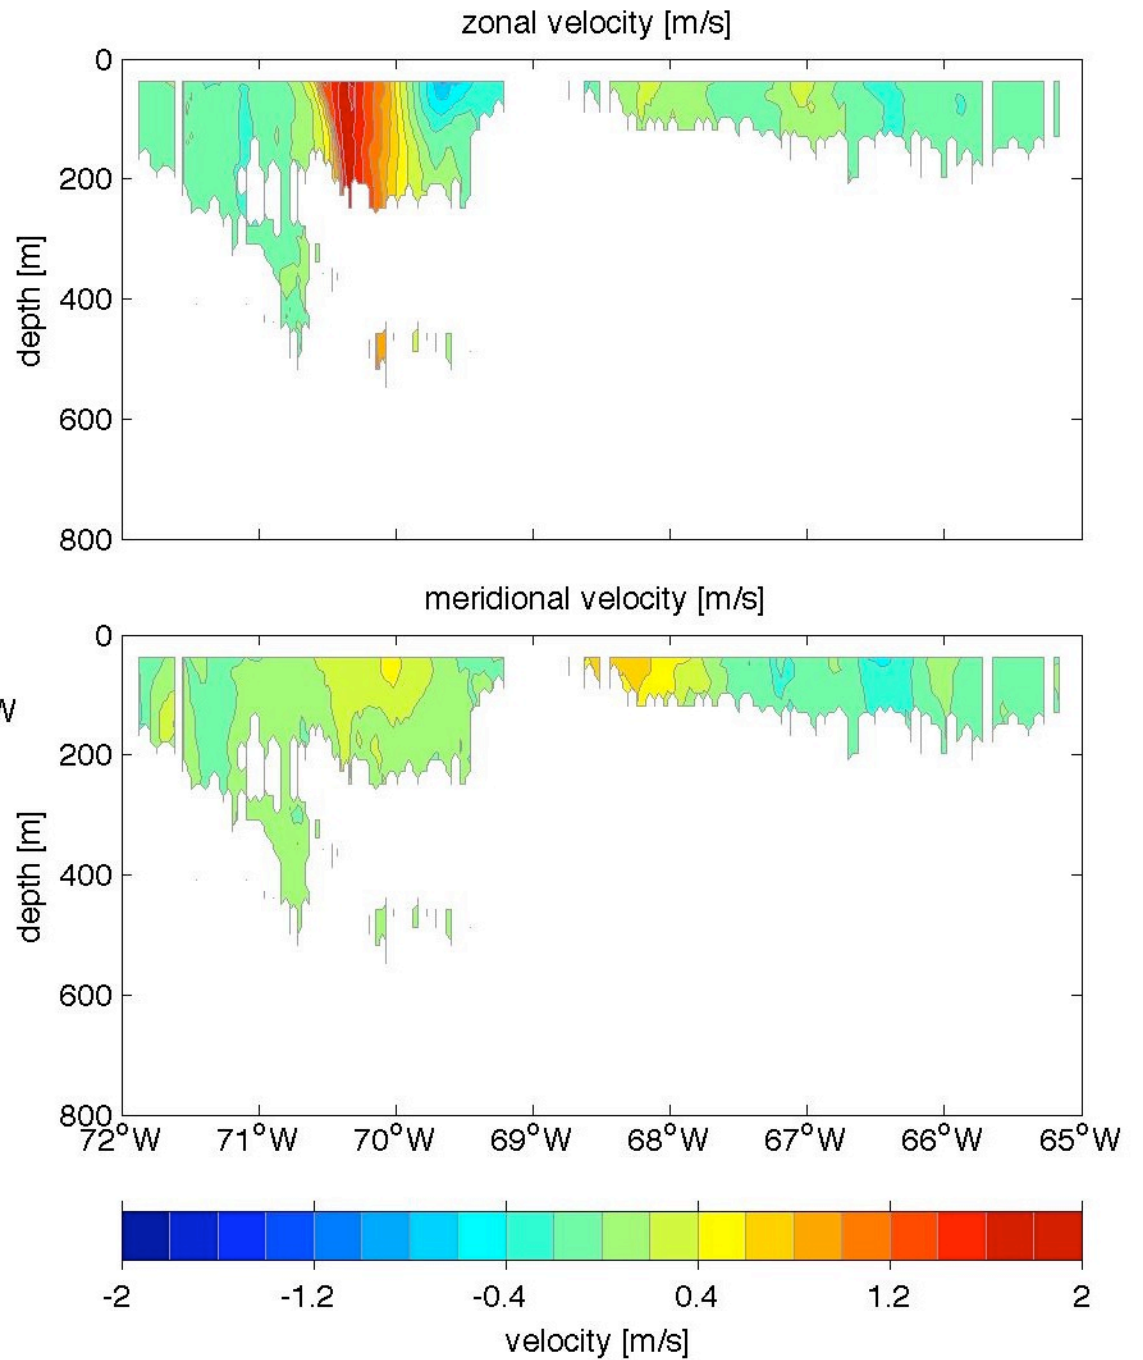

Voyage 1411 outbound
2007/08/11 to 2007/08/12
48 m depth

Voyage 1412 inbound
2007/08/21 to 2007/08/23
48 m depth

Voyage 1413 outbound
2007/08/25 to 2007/08/26
48 m depth

Voyage 1414 inbound
2007/09/04 to 2007/09/06
48 m depth

Voyage 1414 outbound
2007/09/01 to 2007/09/02
48 m depth

Voyage 1415 inbound
2007/09/11 to 2007/09/12
48 m depth

Voyage 1416 outbound
2007/09/15 to 2007/09/16
48 m depth

Voyage 1417 inbound
2007/09/25 to 2007/09/27
48 m depth

Voyage 1417 outbound
2007/09/22 to 2007/09/23
48 m depth

Voyage 1418 inbound
2007/10/02 to 2007/10/04
48 m depth

Voyage 1418 outbound
2007/09/29 to 2007/09/30
48 m depth

Voyage 1420 inbound
2007/10/16 to 2007/10/18
48 m depth