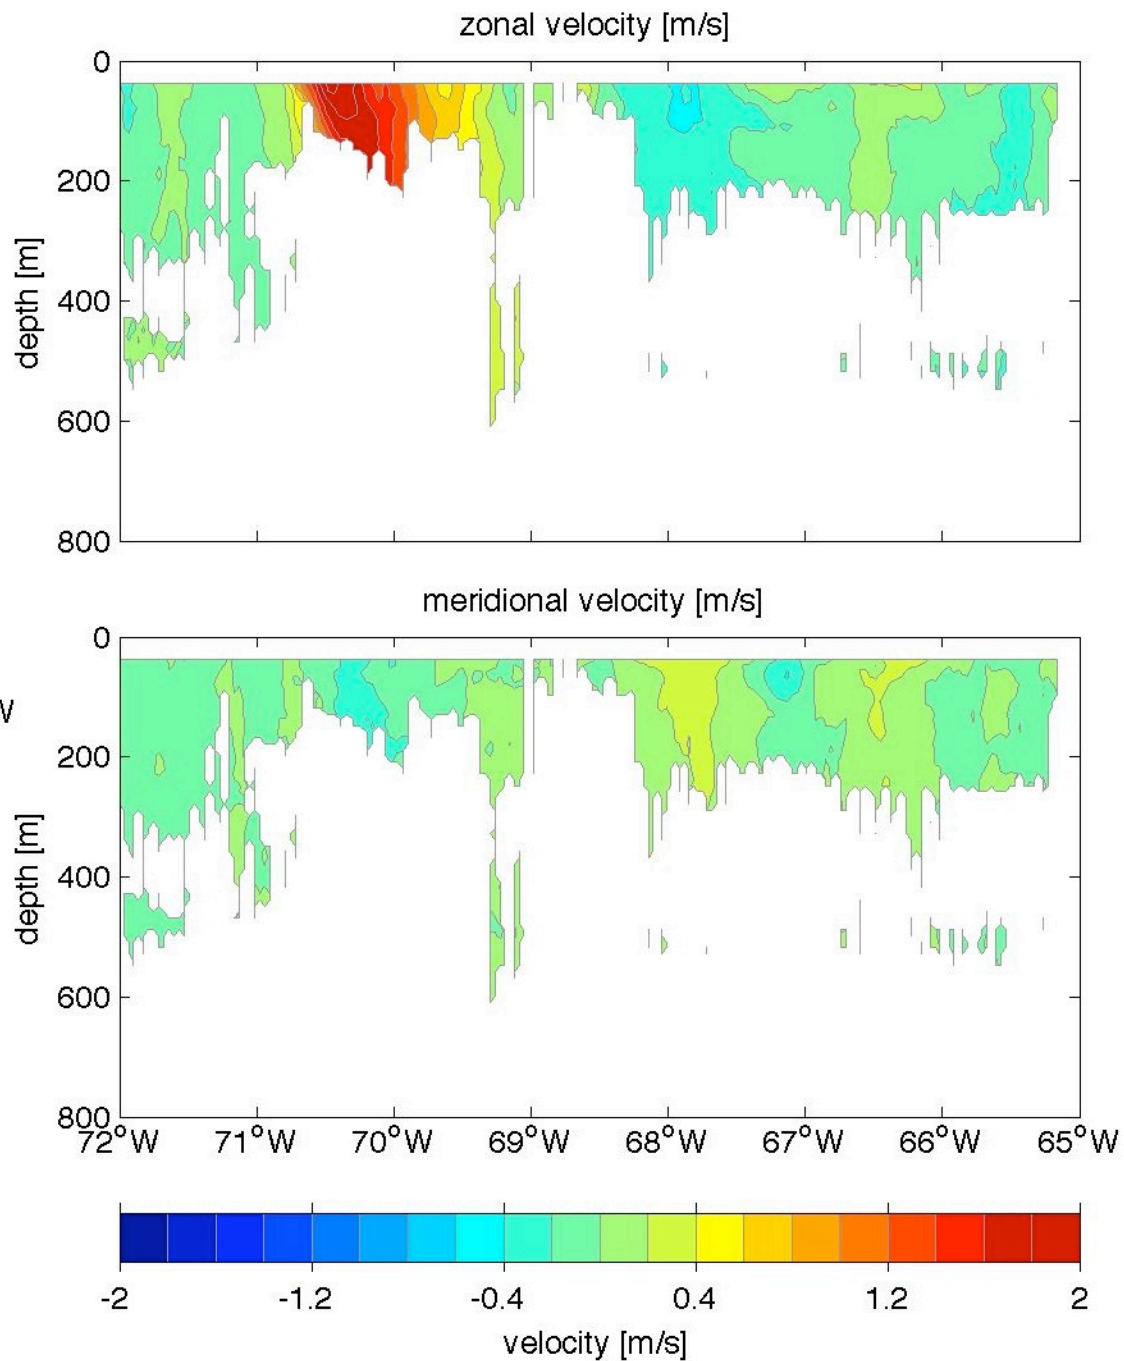

Voyage 1403 inbound
2007/06/19 to 2007/06/21
48 m depth

Voyage 1403 outbound
2007/06/16 to 2007/06/17
48 m depth

Voyage 1404 inbound
2007/06/26 to 2007/06/28
48 m depth

Voyage 1405 outbound
2007/06/30 to 2007/07/01
48 m depth

Voyage 1407 outbound
2007/07/14 to 2007/07/15
48 m depth

Voyage 1408 inbound
2007/07/24 to 2007/07/26
48 m depth

Voyage 1408 outbound
2007/07/21 to 2007/07/22
48 m depth

Voyage 1409 inbound
2007/07/31 to 2007/08/02
48 m depth

Voyage 1409 outbound
2007/07/28 to 2007/07/29
48 m depth

Voyage 1410 inbound
2007/08/07 to 2007/08/09
48 m depth

Voyage 1410 outbound
2007/08/04 to 2007/08/05
48 m depth

Voyage 1411 inbound
2007/08/14 to 2007/08/16
48 m depth