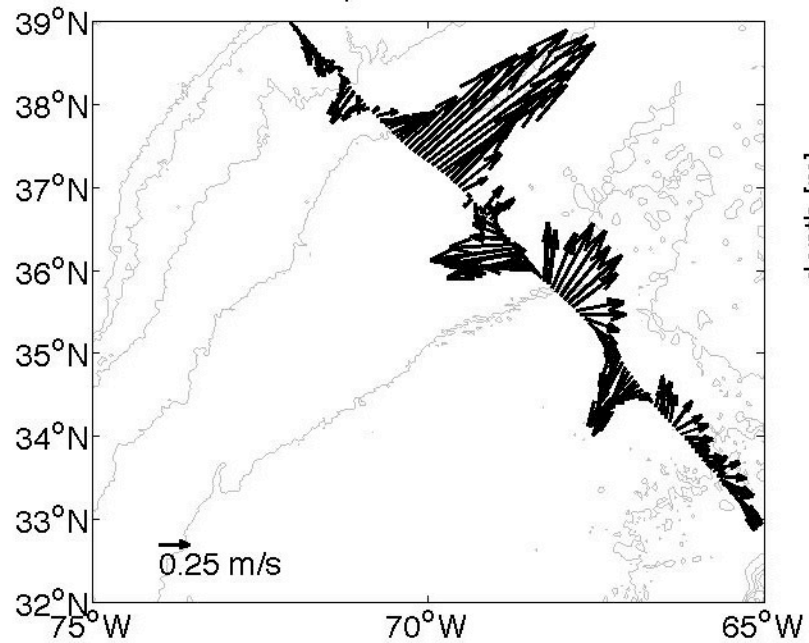

Voyage 1417 outbound
2007/09/22 to 2007/09/23
48 m depth

Voyage 1418 inbound
2007/10/02 to 2007/10/04
48 m depth

Voyage 1418 outbound
2007/09/29 to 2007/09/30
48 m depth

Voyage 1420 inbound
2007/10/16 to 2007/10/18
48 m depth

Voyage 1422 inbound
2007/10/30 to 2007/11/01
48 m depth

Voyage 1425 outbound
2007/11/17 to 2007/11/18
48 m depth

Voyage 1428 inbound
2007/12/11 to 2007/12/13
48 m depth

Voyage 1428 outbound
2007/12/08 to 2007/12/09
48 m depth