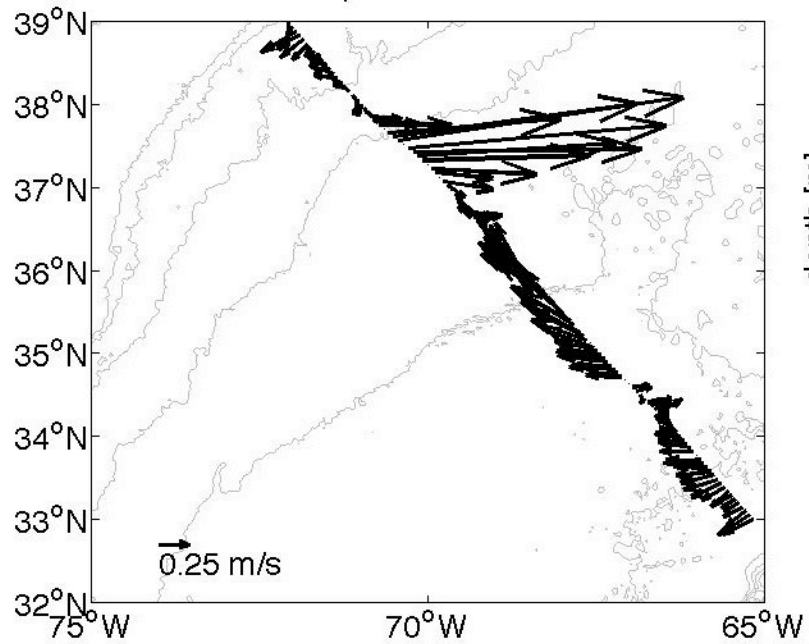

Voyage 1413 outbound
2007/08/25 to 2007/08/26
48 m depth