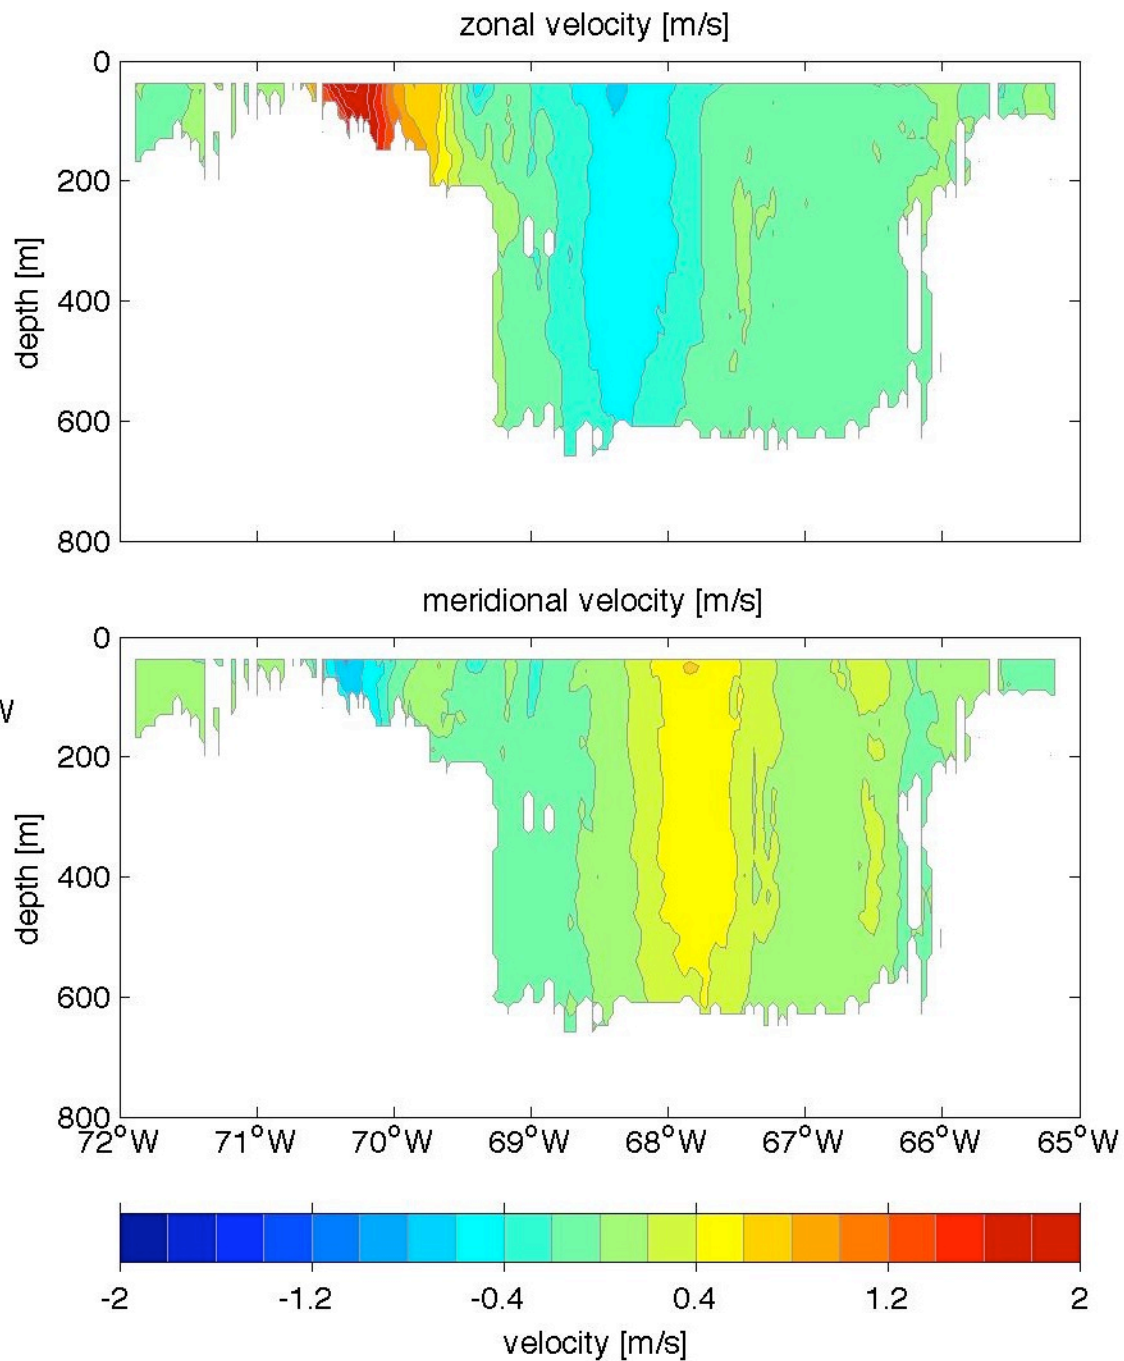

Voyage 1399 inbound
2007/05/22 to 2007/05/24
48 m depth

Voyage 1400 outbound
2007/05/26 to 2007/05/27
48 m depth

Voyage 1401 outbound
2007/06/02 to 2007/06/03
48 m depth

Voyage 1402 outbound
2007/06/09 to 2007/06/10
48 m depth

Voyage 1403 inbound
2007/06/19 to 2007/06/21
48 m depth

Voyage 1403 outbound
2007/06/16 to 2007/06/17
48 m depth

Voyage 1404 inbound
2007/06/26 to 2007/06/28
48 m depth

Voyage 1405 outbound
2007/06/30 to 2007/07/01
48 m depth

Voyage 1407 outbound
2007/07/14 to 2007/07/15
48 m depth

Voyage 1408 inbound
2007/07/24 to 2007/07/26
48 m depth

Voyage 1408 outbound
2007/07/21 to 2007/07/22
48 m depth

Voyage 1409 inbound
2007/07/31 to 2007/08/02
48 m depth