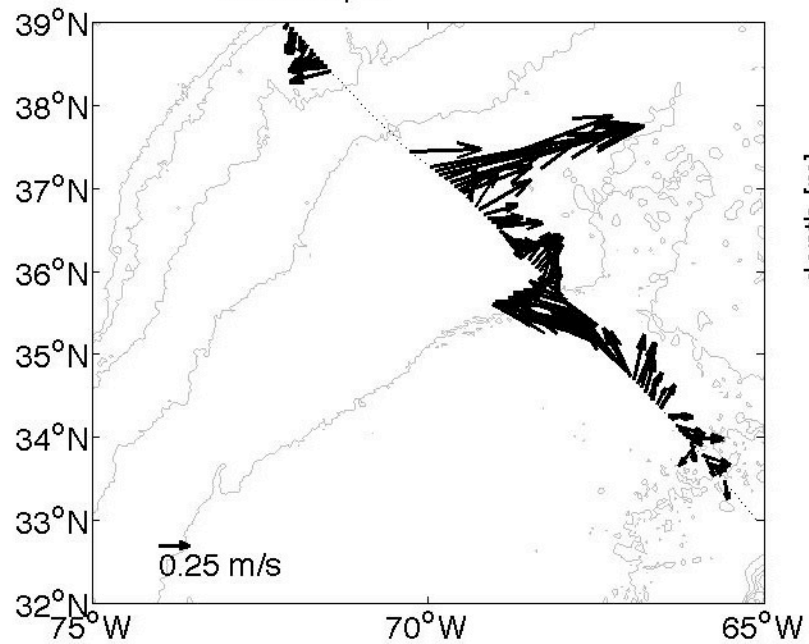

Voyage 1422 inbound
2007/10/30 to 2007/11/01
48 m depth

Voyage 1425 outbound
2007/11/17 to 2007/11/18
48 m depth

Voyage 1428 inbound
2007/12/11 to 2007/12/13
48 m depth

Voyage 1428 outbound
2007/12/08 to 2007/12/09
48 m depth

Voyage 1429 outbound
2007/12/15 to 2007/12/16
48 m depth