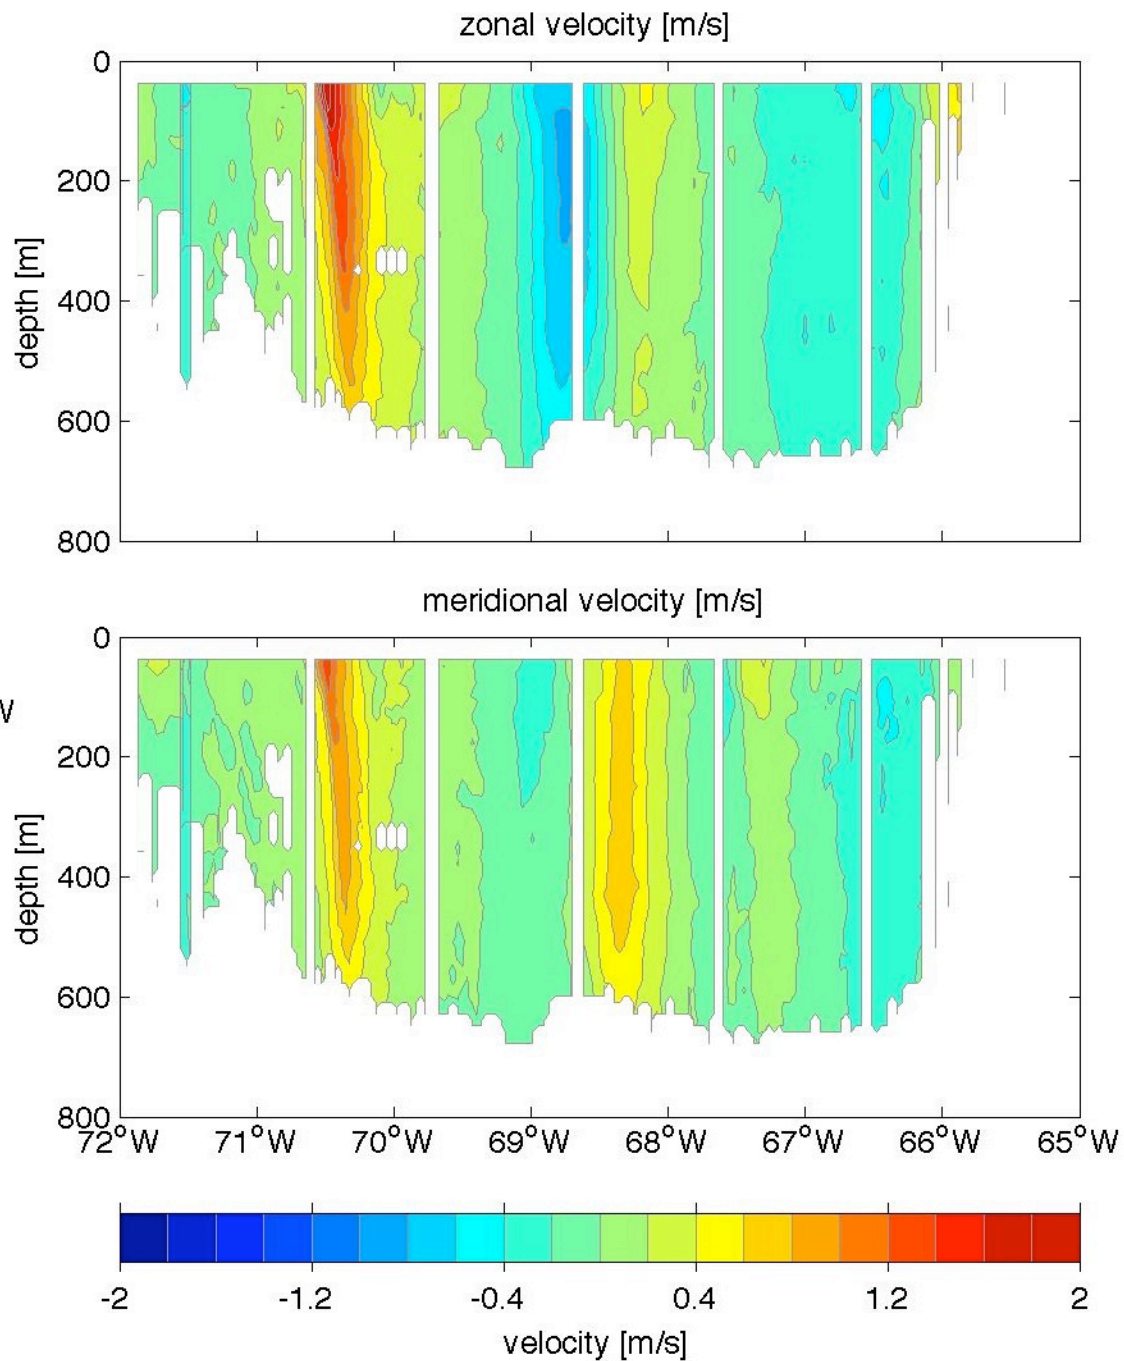

Voyage 1414 outbound
2007/09/01 to 2007/09/02
48 m depth

Voyage 1415 inbound
2007/09/11 to 2007/09/12
48 m depth

Voyage 1416 outbound
2007/09/15 to 2007/09/16
48 m depth

Voyage 1417 inbound
2007/09/25 to 2007/09/27
48 m depth

Voyage 1417 outbound
2007/09/22 to 2007/09/23
48 m depth

Voyage 1418 inbound
2007/10/02 to 2007/10/04
48 m depth

Voyage 1418 outbound
2007/09/29 to 2007/09/30
48 m depth

Voyage 1420 inbound
2007/10/16 to 2007/10/18
48 m depth

Voyage 1422 inbound
2007/10/30 to 2007/11/01
48 m depth

Voyage 1425 outbound
2007/11/17 to 2007/11/18
48 m depth

Voyage 1428 inbound
2007/12/11 to 2007/12/13
48 m depth

Voyage 1428 outbound
2007/12/08 to 2007/12/09
48 m depth

Voyage 1429 outbound
2007/12/15 to 2007/12/16
48 m depth