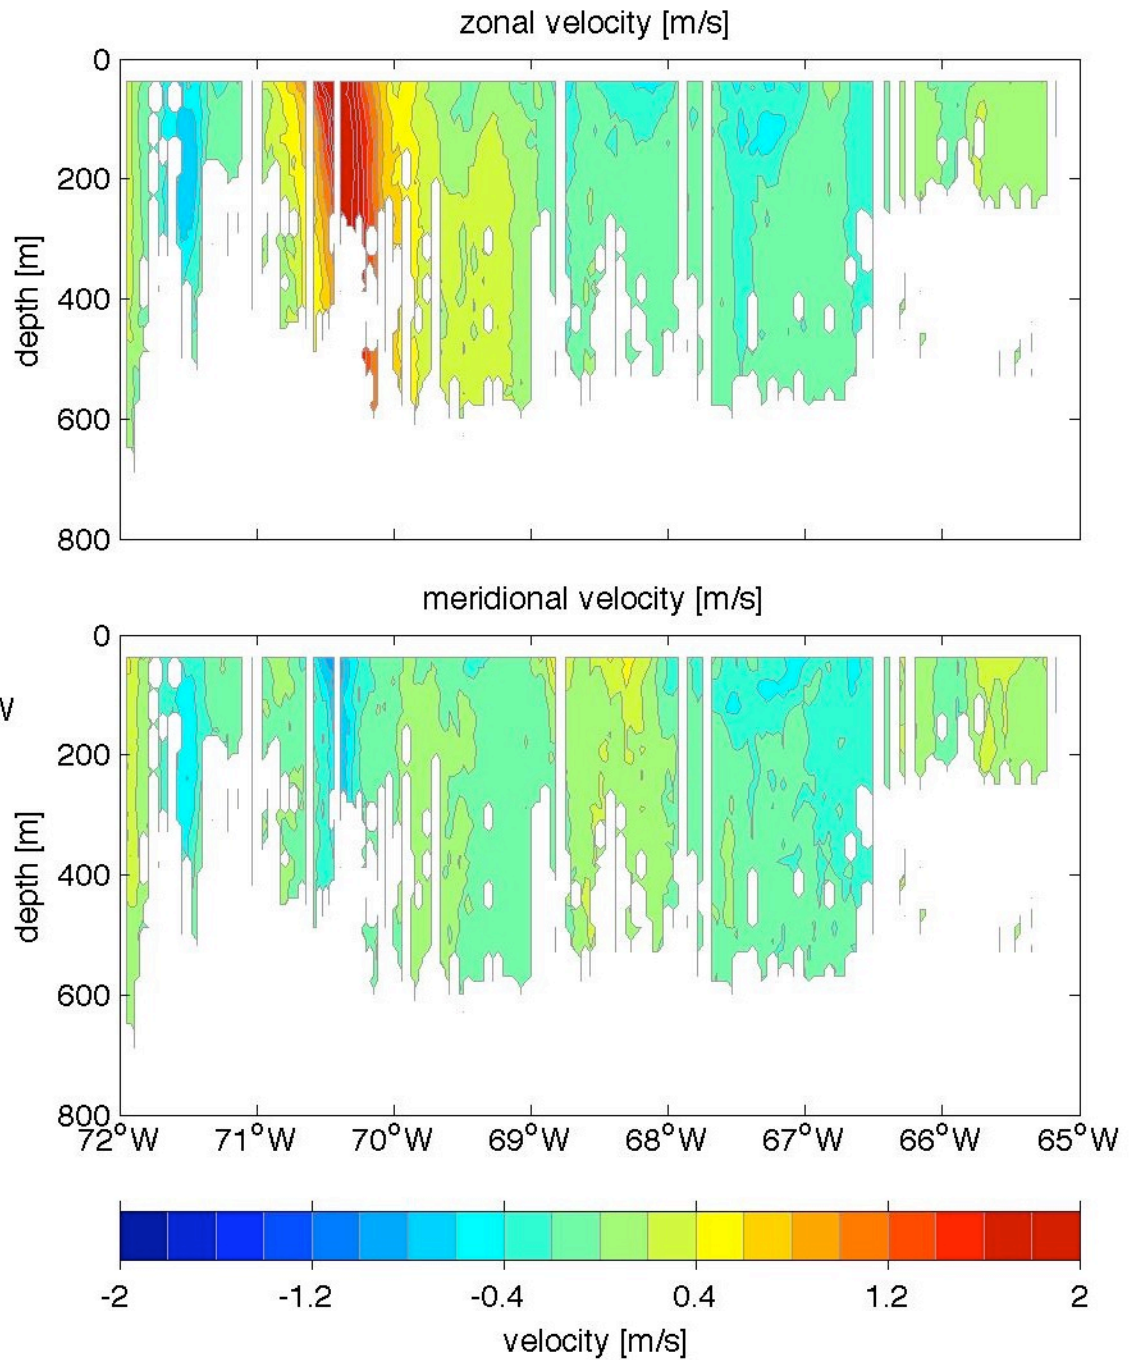

Voyage 1399 inbound
2007/05/22 to 2007/05/24
48 m depth

Voyage 1400 outbound
2007/05/26 to 2007/05/27
48 m depth

Voyage 1401 outbound
2007/06/02 to 2007/06/03
48 m depth

Voyage 1402 outbound
2007/06/09 to 2007/06/10
48 m depth

Voyage 1403 inbound
2007/06/19 to 2007/06/21
48 m depth

Voyage 1403 outbound
2007/06/16 to 2007/06/17
48 m depth

Voyage 1404 inbound
2007/06/26 to 2007/06/28
48 m depth

Voyage 1405 outbound
2007/06/30 to 2007/07/01
48 m depth

Voyage 1407 outbound
2007/07/14 to 2007/07/15
48 m depth

Voyage 1408 inbound
2007/07/24 to 2007/07/26
48 m depth

Voyage 1408 outbound
2007/07/21 to 2007/07/22
48 m depth

Voyage 1409 inbound
2007/07/31 to 2007/08/02
48 m depth