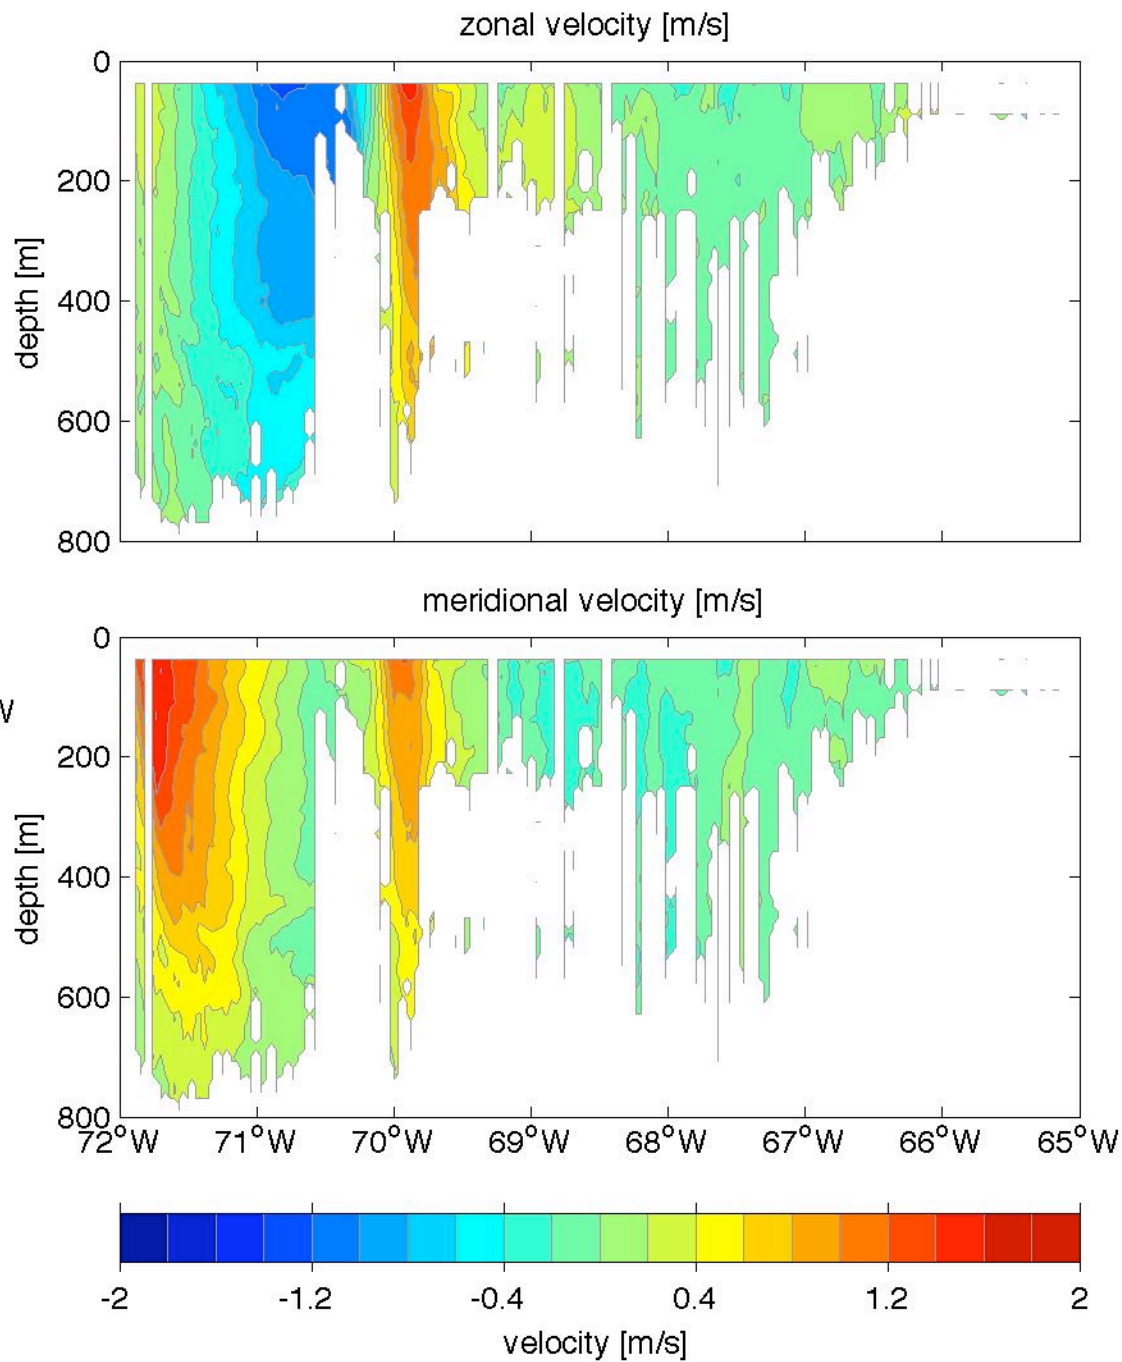

Voyage 1447 outbound
2008/04/26 to 2008/04/27
48 m depth

Voyage 1448 inbound
2008/05/06 to 2008/05/08
48 m depth

Voyage 1448 outbound
2008/05/03 to 2008/05/04
48 m depth

Voyage 1451 inbound
2008/05/27 to 2008/05/29
48 m depth

Voyage 1451 outbound
2008/05/24 to 2008/05/25
48 m depth

Voyage 1452 inbound
2008/06/03 to 2008/06/05
48 m depth

Voyage 1453 inbound
2008/06/10 to 2008/06/12
48 m depth

Voyage 1454 outbound
2008/06/14 to 2008/06/15
48 m depth