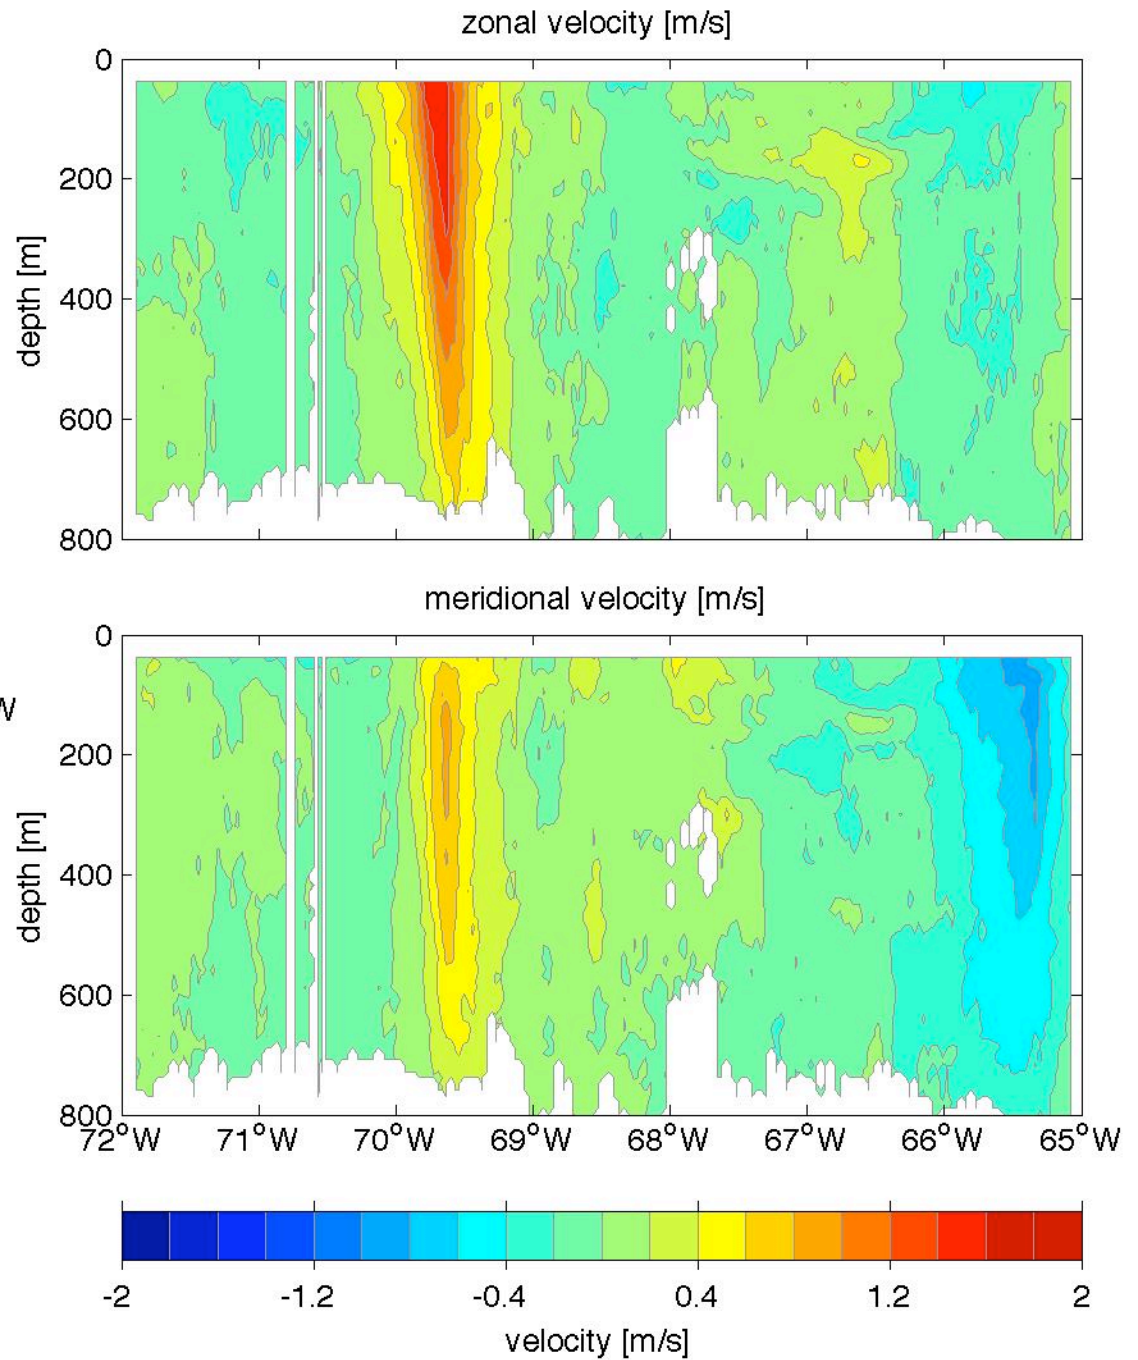

Voyage 1459 inbound
2008/07/22 to 2008/07/24
48 m depth

Voyage 1459 outbound
2008/07/19 to 2008/07/20
48 m depth

Voyage 1460 inbound
2008/07/29 to 2008/07/31
48 m depth

Voyage 1460 outbound
2008/07/26 to 2008/07/27
48 m depth

Voyage 1461 inbound
2008/08/05 to 2008/08/07
48 m depth

Voyage 1461 outbound
2008/08/02 to 2008/08/03
48 m depth

Voyage 1462 inbound
2008/08/12 to 2008/08/14
48 m depth

Voyage 1462 outbound
2008/08/09 to 2008/08/10
48 m depth

Voyage 1464 inbound
2008/08/25 to 2008/08/27
48 m depth

Voyage 1465 outbound
2008/08/30 to 2008/08/31
48 m depth

Voyage 1466 inbound
2008/09/09 to 2008/09/11
48 m depth

Voyage 1467 inbound
2008/09/16 to 2008/09/18
48 m depth

Voyage 1467 outbound
2008/09/13 to 2008/09/14
48 m depth

Voyage 1469 inbound
2008/10/01 to 2008/10/02
48 m depth

Voyage 1470 inbound
2008/10/07 to 2008/10/09
48 m depth

Voyage 1470 outbound
2008/10/04 to 2008/10/05
48 m depth