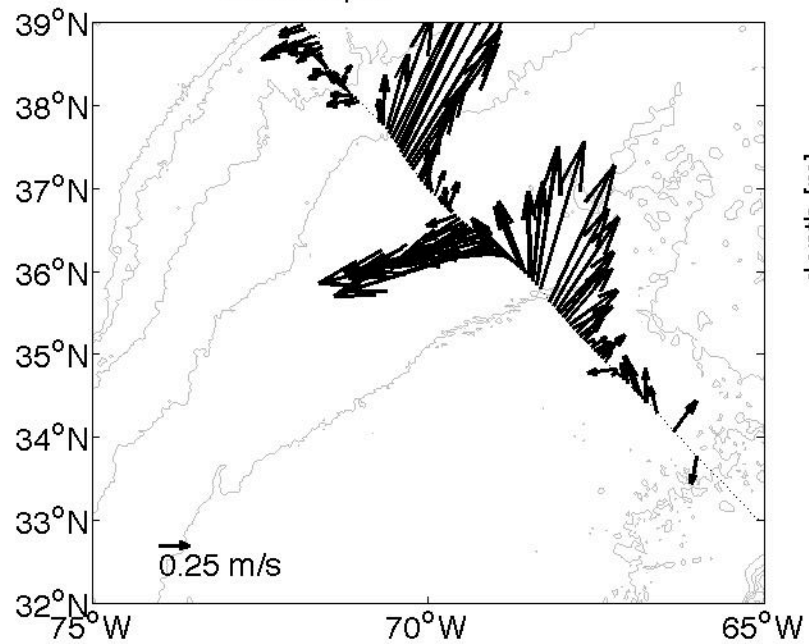

Voyage 1448 inbound
2008/05/06 to 2008/05/08
48 m depth