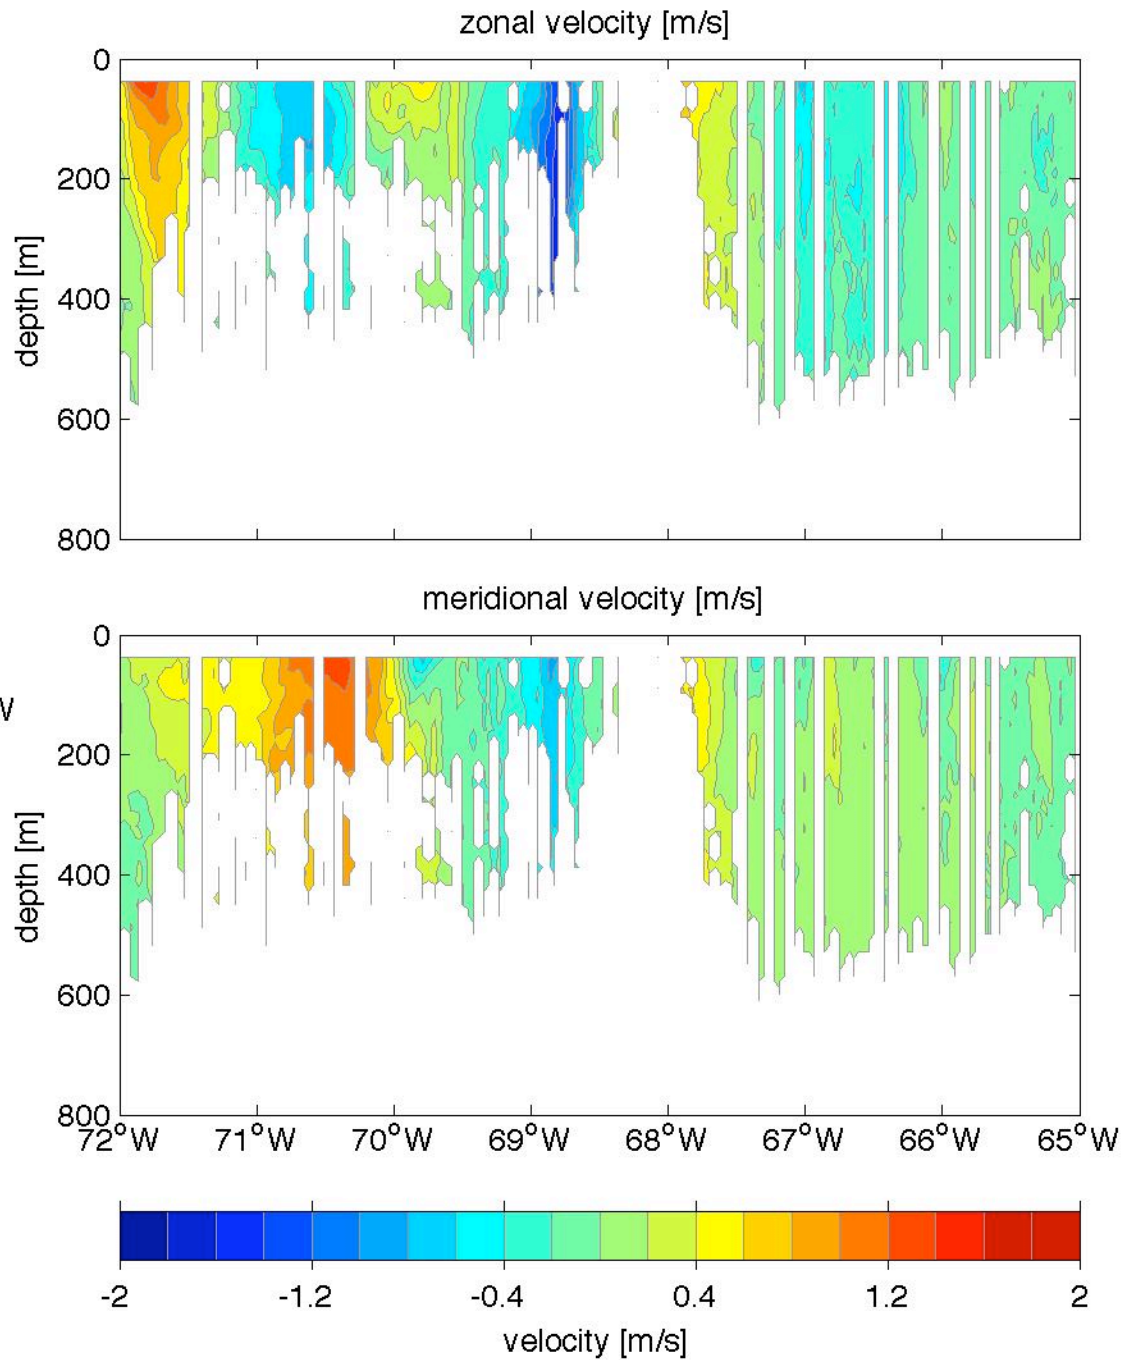

Voyage 1431 inbound
2008/01/08 to 2008/01/10
48 m depth

Voyage 1433 inbound
2008/01/22 to 2008/01/24
48 m depth

Voyage 1434 outbound
2008/01/26 to 2008/01/27
48 m depth

Voyage 1437 outbound
2008/02/16 to 2008/02/17
48 m depth

Voyage 1439 outbound
2008/03/01 to 2008/03/02
48 m depth

Voyage 1441 outbound
2008/03/15 to 2008/03/16
48 m depth

Voyage 1442 outbound
2008/03/23 to 2008/03/24
48 m depth

Voyage 1443 outbound
2008/03/29 to 2008/03/31
48 m depth

Voyage 1444 inbound
2008/04/08 to 2008/04/10
48 m depth

Voyage 1444 outbound
2008/04/05 to 2008/04/06
48 m depth

Voyage 1445 outbound
2008/04/12 to 2008/04/13
48 m depth

Voyage 1446 inbound
2008/04/22 to 2008/04/24
48 m depth