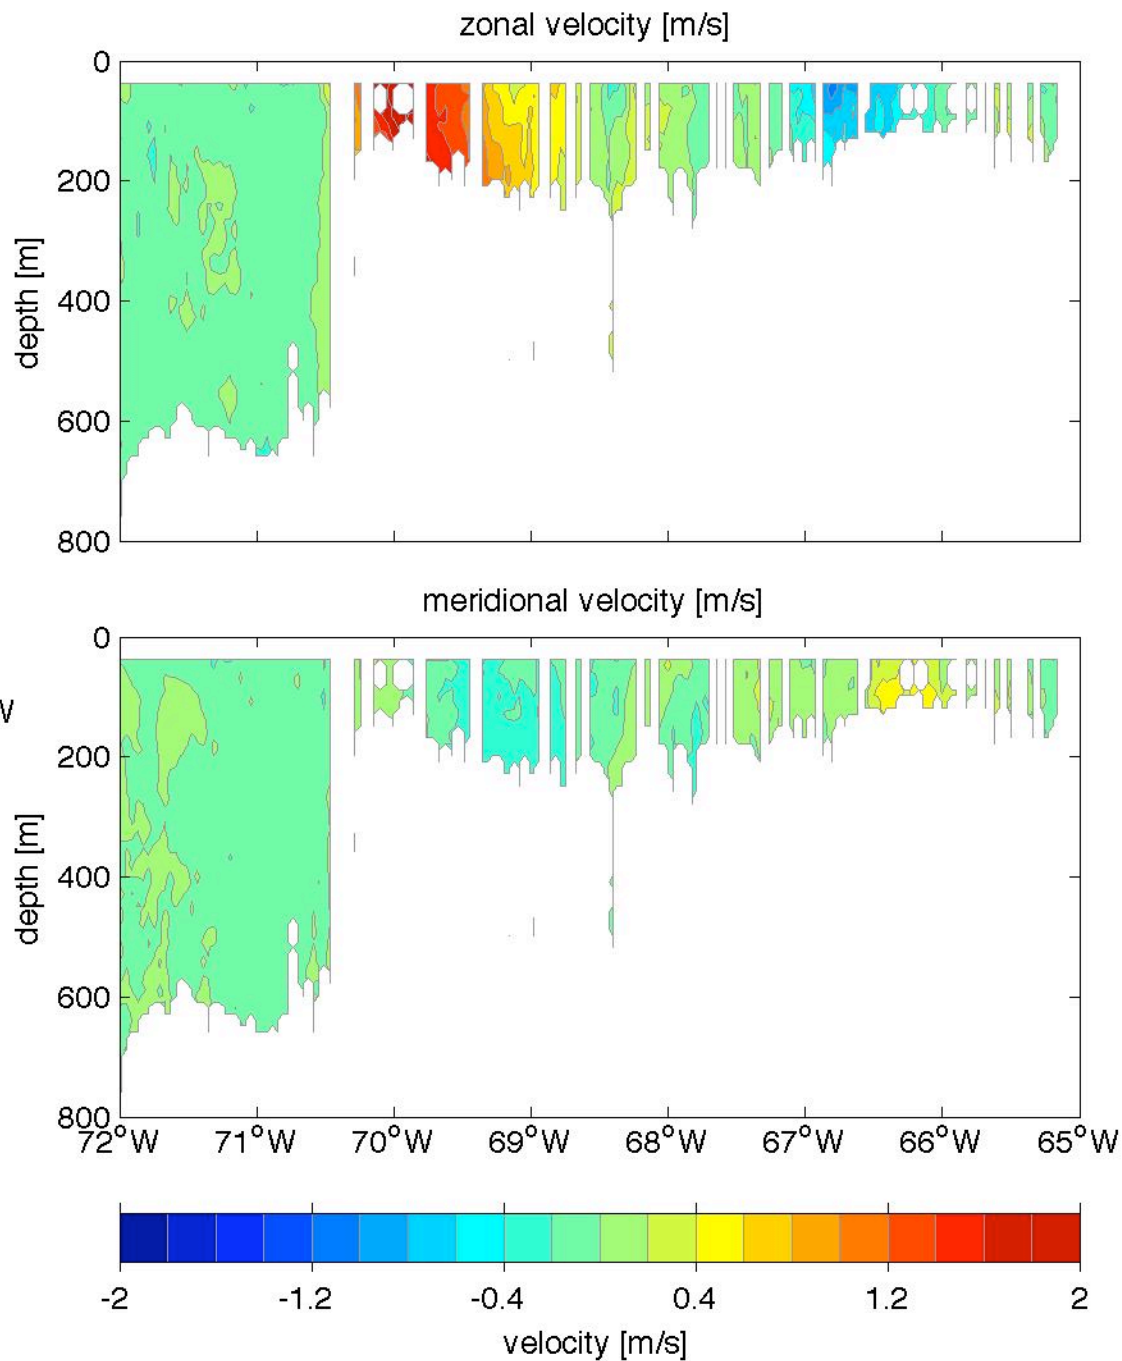

Voyage 1461 inbound
2008/08/05 to 2008/08/07
48 m depth

Voyage 1461 outbound
2008/08/02 to 2008/08/03
48 m depth

Voyage 1462 inbound
2008/08/12 to 2008/08/14
48 m depth

Voyage 1462 outbound
2008/08/09 to 2008/08/10
48 m depth

Voyage 1464 inbound
2008/08/25 to 2008/08/27
48 m depth

Voyage 1465 outbound
2008/08/30 to 2008/08/31
48 m depth

Voyage 1466 inbound
2008/09/09 to 2008/09/11
48 m depth

Voyage 1467 inbound
2008/09/16 to 2008/09/18
48 m depth

Voyage 1467 outbound
2008/09/13 to 2008/09/14
48 m depth

Voyage 1469 inbound
2008/10/01 to 2008/10/02
48 m depth

Voyage 1470 inbound
2008/10/07 to 2008/10/09
48 m depth

Voyage 1470 outbound
2008/10/04 to 2008/10/05
48 m depth

Voyage 1471 outbound
2008/10/11 to 2008/10/12
48 m depth

Voyage 1473 outbound
2008/10/25 to 2008/10/26
48 m depth