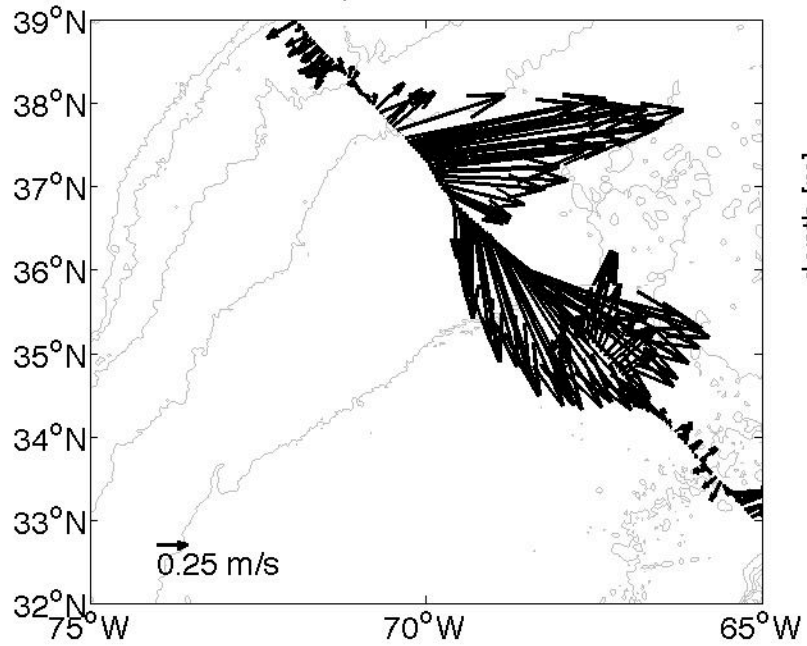

Voyage 1431 inbound
2008/01/08 to 2008/01/10
48 m depth

Voyage 1433 inbound
2008/01/22 to 2008/01/24
48 m depth

Voyage 1434 outbound
2008/01/26 to 2008/01/27
48 m depth

Voyage 1437 outbound
2008/02/16 to 2008/02/17
48 m depth