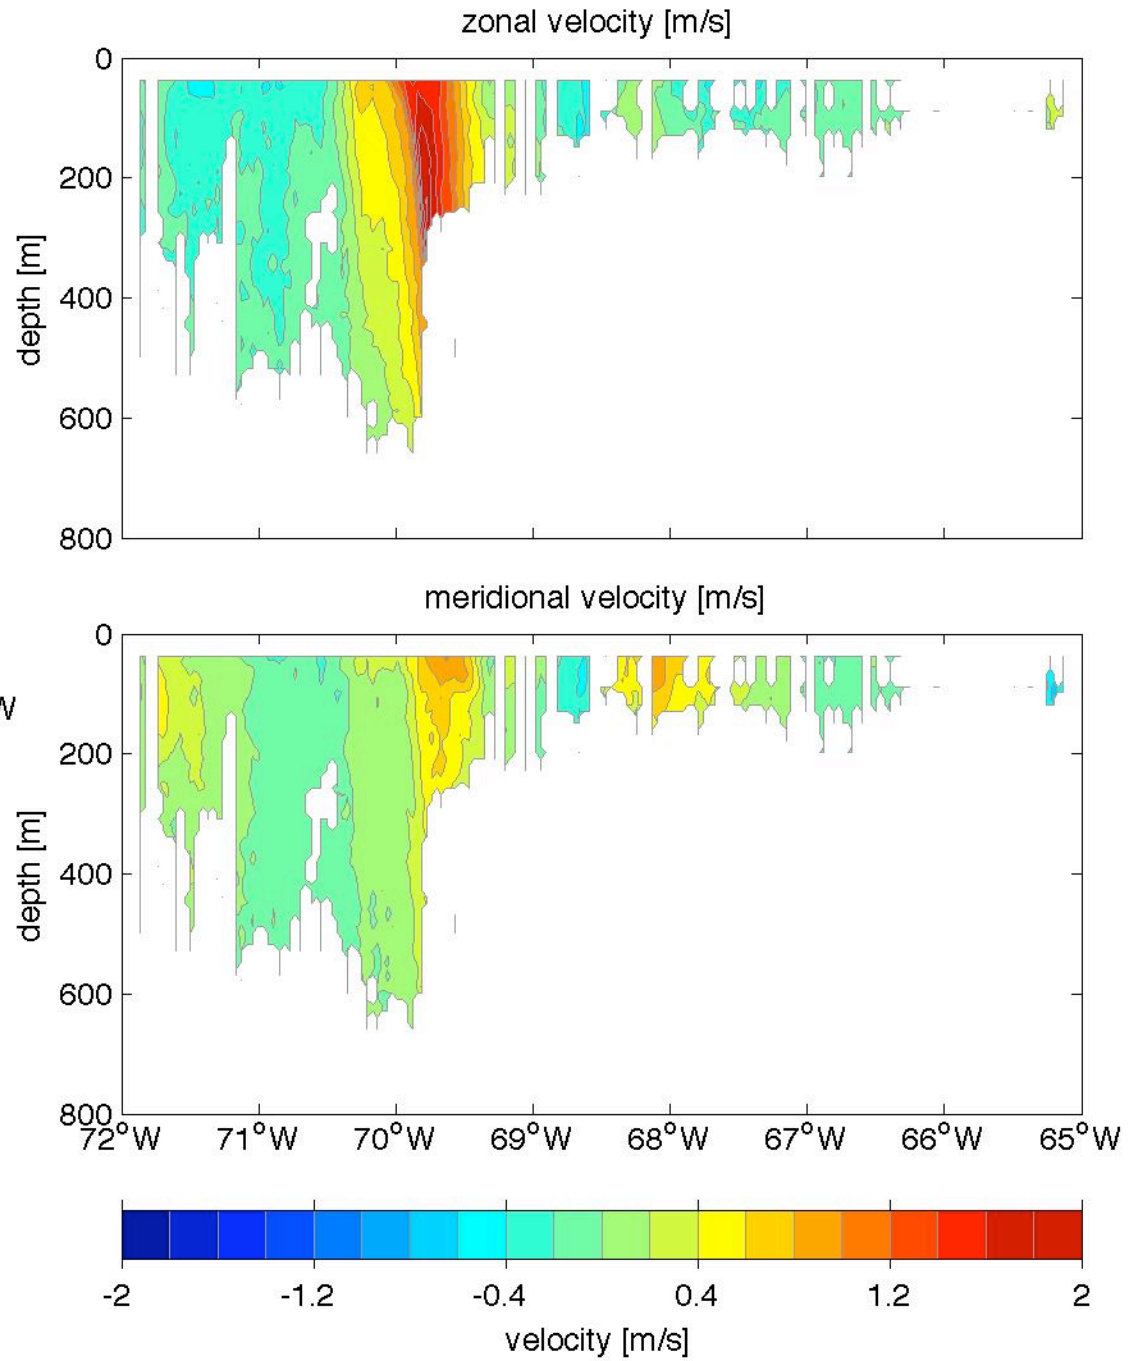

Voyage 1455 outbound
2008/06/21 to 2008/06/22
48 m depth

Voyage 1456 outbound
2008/06/28 to 2008/06/29
48 m depth

Voyage 1457 outbound
2008/07/04 to 2008/07/06
48 m depth

Voyage 1458 outbound
2008/07/12 to 2008/07/14
48 m depth

Voyage 1459 inbound
2008/07/22 to 2008/07/24
48 m depth

Voyage 1459 outbound
2008/07/19 to 2008/07/20
48 m depth

Voyage 1460 inbound
2008/07/29 to 2008/07/31
48 m depth

Voyage 1460 outbound
2008/07/26 to 2008/07/27
48 m depth

Voyage 1461 inbound
2008/08/05 to 2008/08/07
48 m depth

Voyage 1461 outbound
2008/08/02 to 2008/08/03
48 m depth

Voyage 1462 inbound
2008/08/12 to 2008/08/14
48 m depth

Voyage 1462 outbound
2008/08/09 to 2008/08/10
48 m depth