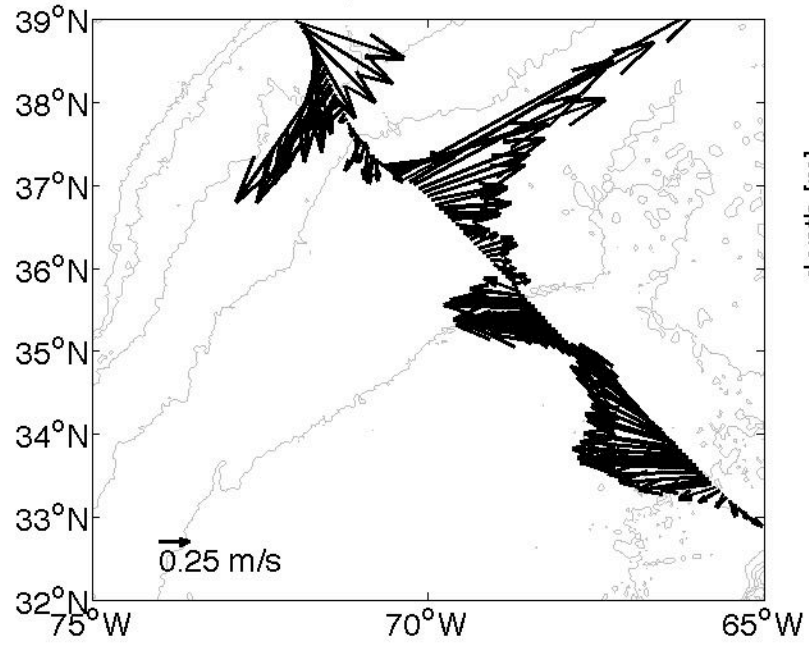

Voyage 1461 outbound
2008/08/02 to 2008/08/03
48 m depth