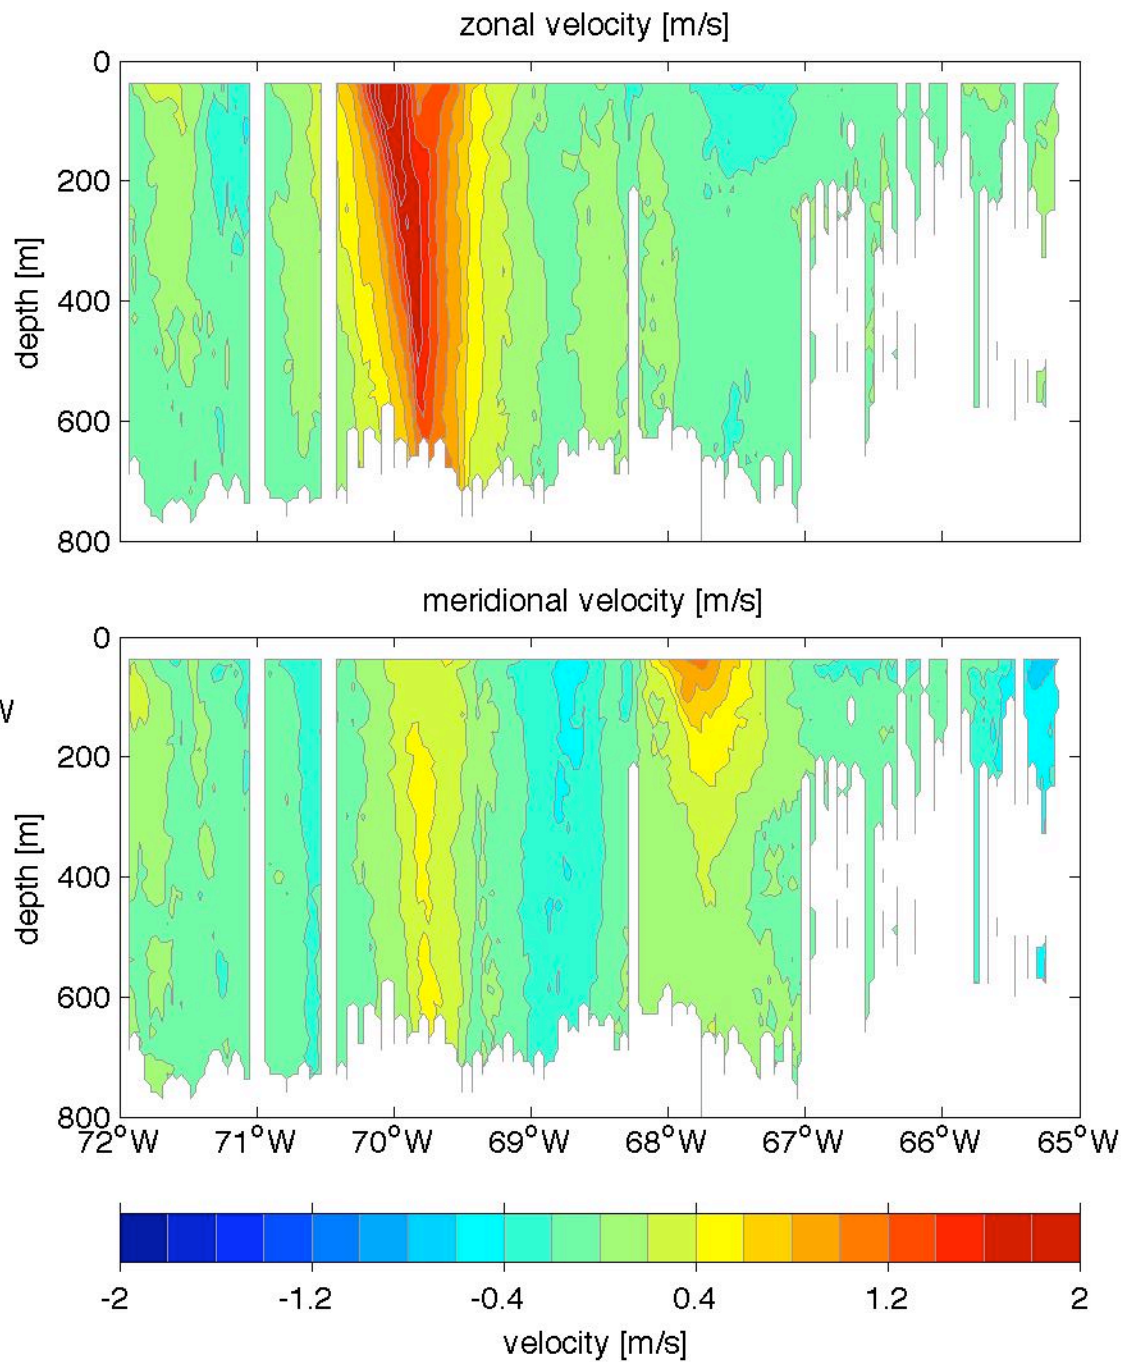

Voyage 1459 inbound
2008/07/22 to 2008/07/24
48 m depth

Voyage 1459 outbound
2008/07/19 to 2008/07/20
48 m depth

Voyage 1460 inbound
2008/07/29 to 2008/07/31
48 m depth

Voyage 1460 outbound
2008/07/26 to 2008/07/27
48 m depth

Voyage 1461 inbound
2008/08/05 to 2008/08/07
48 m depth

Voyage 1461 outbound
2008/08/02 to 2008/08/03
48 m depth

Voyage 1462 inbound
2008/08/12 to 2008/08/14
48 m depth

Voyage 1462 outbound
2008/08/09 to 2008/08/10
48 m depth

Voyage 1464 inbound
2008/08/25 to 2008/08/27
48 m depth

Voyage 1465 outbound
2008/08/30 to 2008/08/31
48 m depth

Voyage 1466 inbound
2008/09/09 to 2008/09/11
48 m depth

Voyage 1467 inbound
2008/09/16 to 2008/09/18
48 m depth

Voyage 1467 outbound
2008/09/13 to 2008/09/14
48 m depth

Voyage 1469 inbound
2008/10/01 to 2008/10/02
48 m depth

Voyage 1470 inbound
2008/10/07 to 2008/10/09
48 m depth

Voyage 1470 outbound
2008/10/04 to 2008/10/05
48 m depth