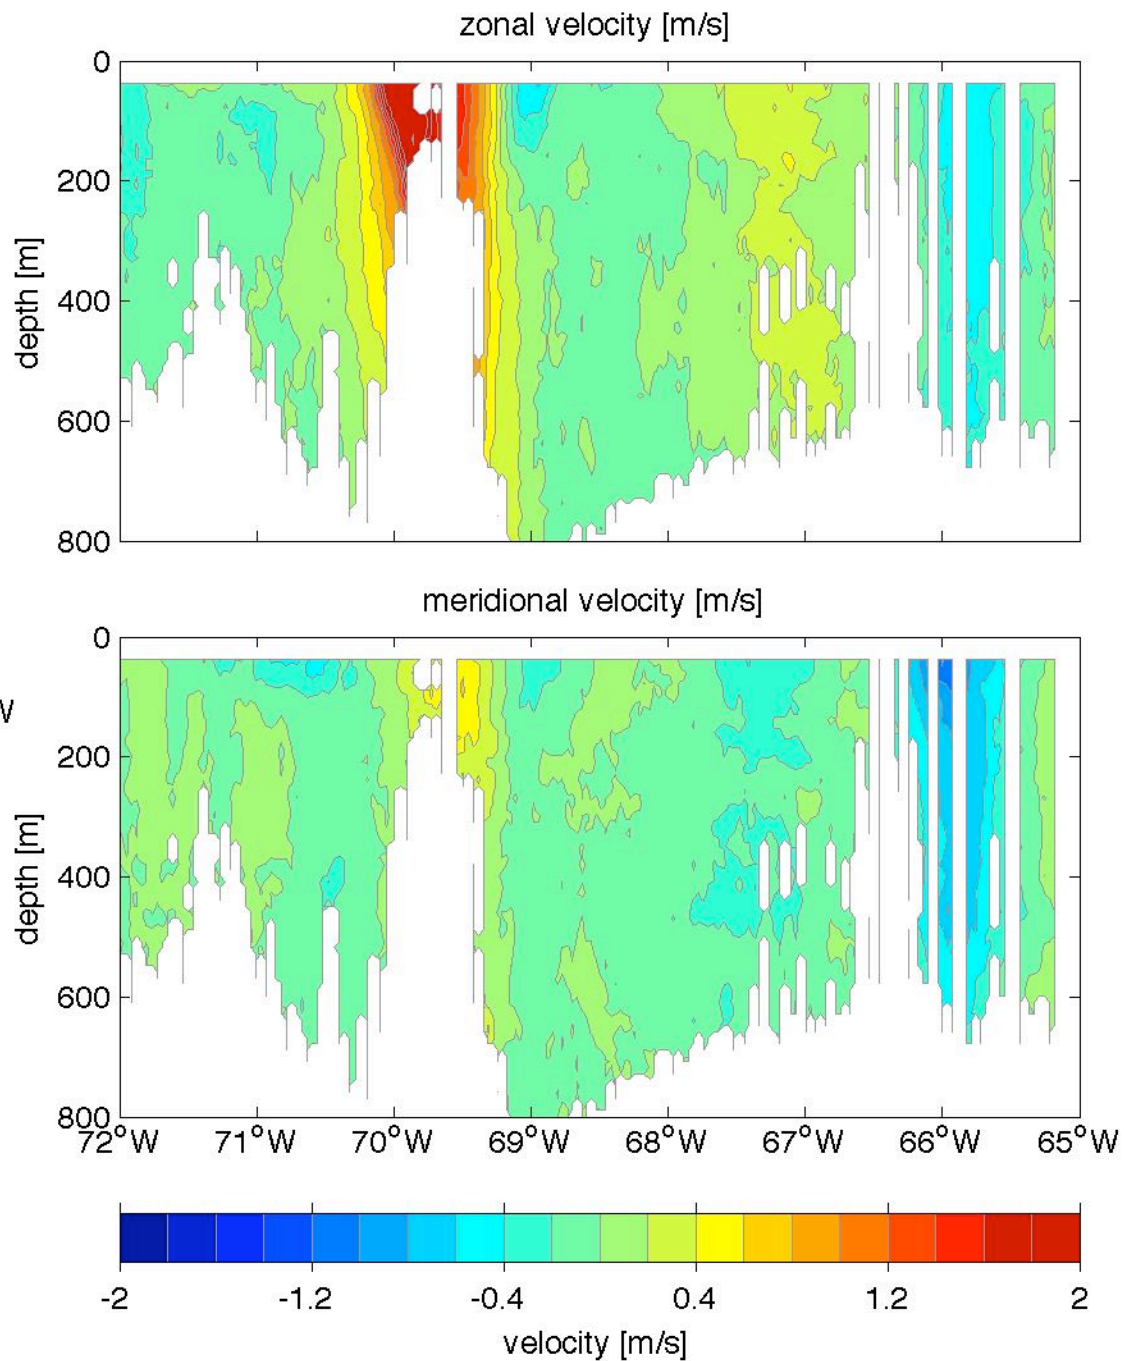

Voyage 1459 inbound
2008/07/22 to 2008/07/24
48 m depth

Voyage 1459 outbound
2008/07/19 to 2008/07/20
48 m depth

Voyage 1460 inbound
2008/07/29 to 2008/07/31
48 m depth

Voyage 1460 outbound
2008/07/26 to 2008/07/27
48 m depth

Voyage 1461 inbound
2008/08/05 to 2008/08/07
48 m depth

Voyage 1461 outbound
2008/08/02 to 2008/08/03
48 m depth

Voyage 1462 inbound
2008/08/12 to 2008/08/14
48 m depth

Voyage 1462 outbound
2008/08/09 to 2008/08/10
48 m depth

Voyage 1464 inbound
2008/08/25 to 2008/08/27
48 m depth

Voyage 1465 outbound
2008/08/30 to 2008/08/31
48 m depth

Voyage 1466 inbound
2008/09/09 to 2008/09/11
48 m depth

Voyage 1467 inbound
2008/09/16 to 2008/09/18
48 m depth

Voyage 1467 outbound
2008/09/13 to 2008/09/14
48 m depth

Voyage 1469 inbound
2008/10/01 to 2008/10/02
48 m depth

Voyage 1470 inbound
2008/10/07 to 2008/10/09
48 m depth

Voyage 1470 outbound
2008/10/04 to 2008/10/05
48 m depth