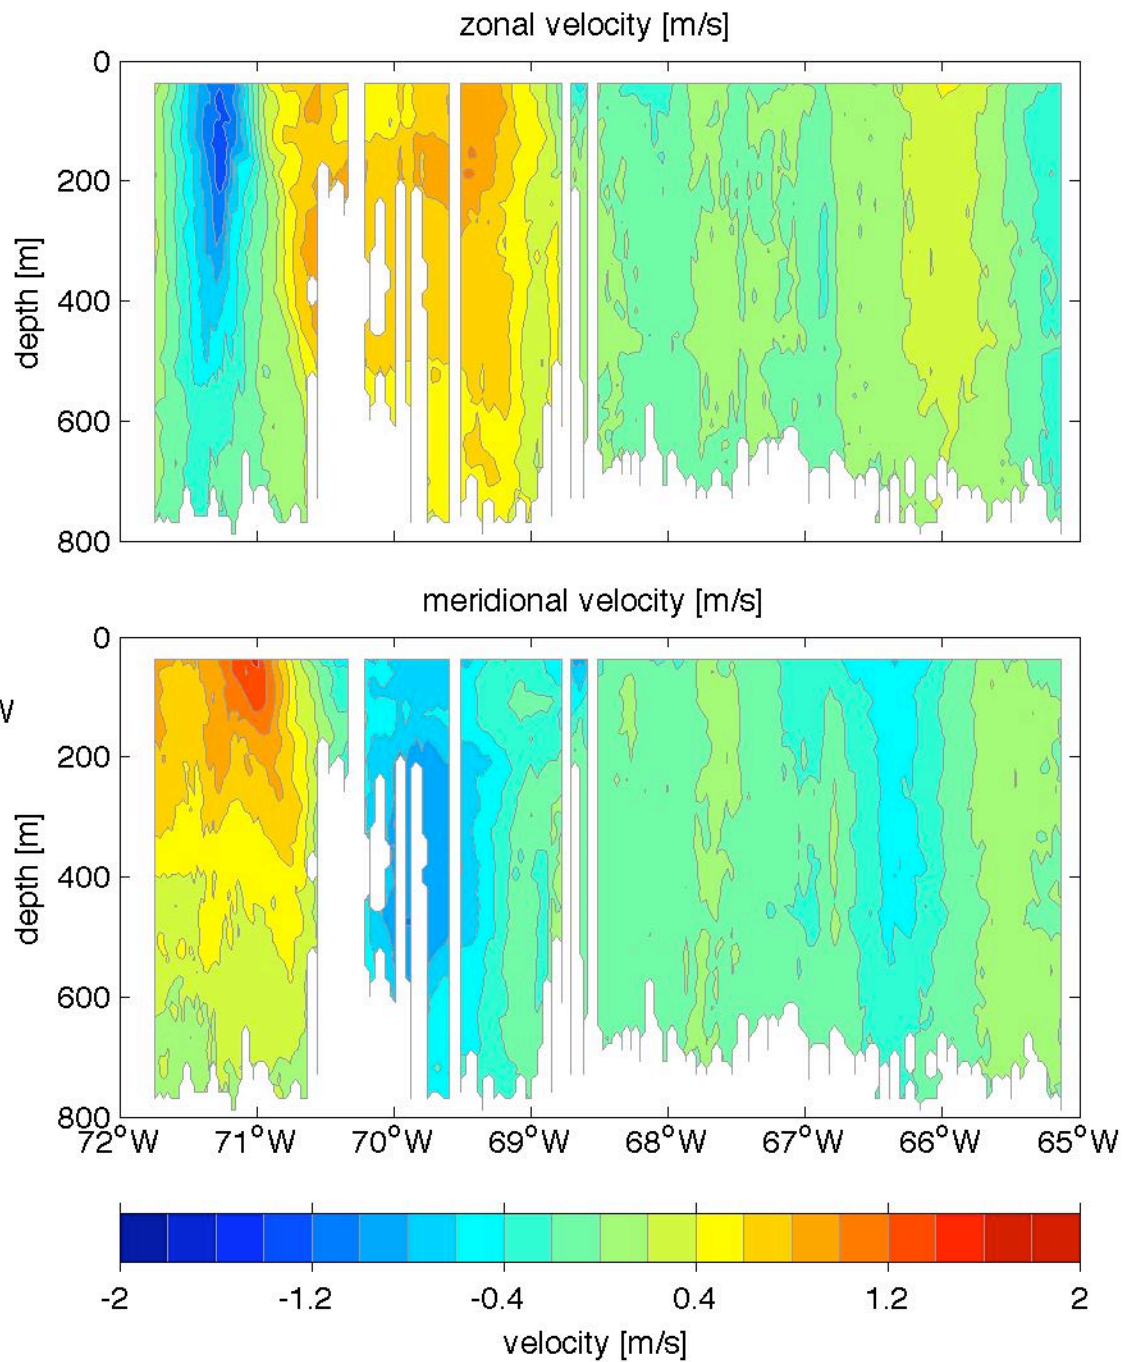

Voyage 1447 outbound
2008/04/26 to 2008/04/27
48 m depth

Voyage 1448 inbound
2008/05/06 to 2008/05/08
48 m depth

Voyage 1448 outbound
2008/05/03 to 2008/05/04
48 m depth

Voyage 1451 inbound
2008/05/27 to 2008/05/29
48 m depth

Voyage 1451 outbound
2008/05/24 to 2008/05/25
48 m depth

Voyage 1452 inbound
2008/06/03 to 2008/06/05
48 m depth

Voyage 1453 inbound
2008/06/10 to 2008/06/12
48 m depth

Voyage 1454 outbound
2008/06/14 to 2008/06/15
48 m depth

Voyage 1455 outbound
2008/06/21 to 2008/06/22
48 m depth

Voyage 1456 outbound
2008/06/28 to 2008/06/29
48 m depth

Voyage 1457 outbound
2008/07/04 to 2008/07/06
48 m depth

Voyage 1458 outbound
2008/07/12 to 2008/07/14
48 m depth

Voyage 1459 inbound
2008/07/22 to 2008/07/24
48 m depth

Voyage 1459 outbound
2008/07/19 to 2008/07/20
48 m depth

Voyage 1460 inbound
2008/07/29 to 2008/07/31
48 m depth

Voyage 1460 outbound
2008/07/26 to 2008/07/27
48 m depth