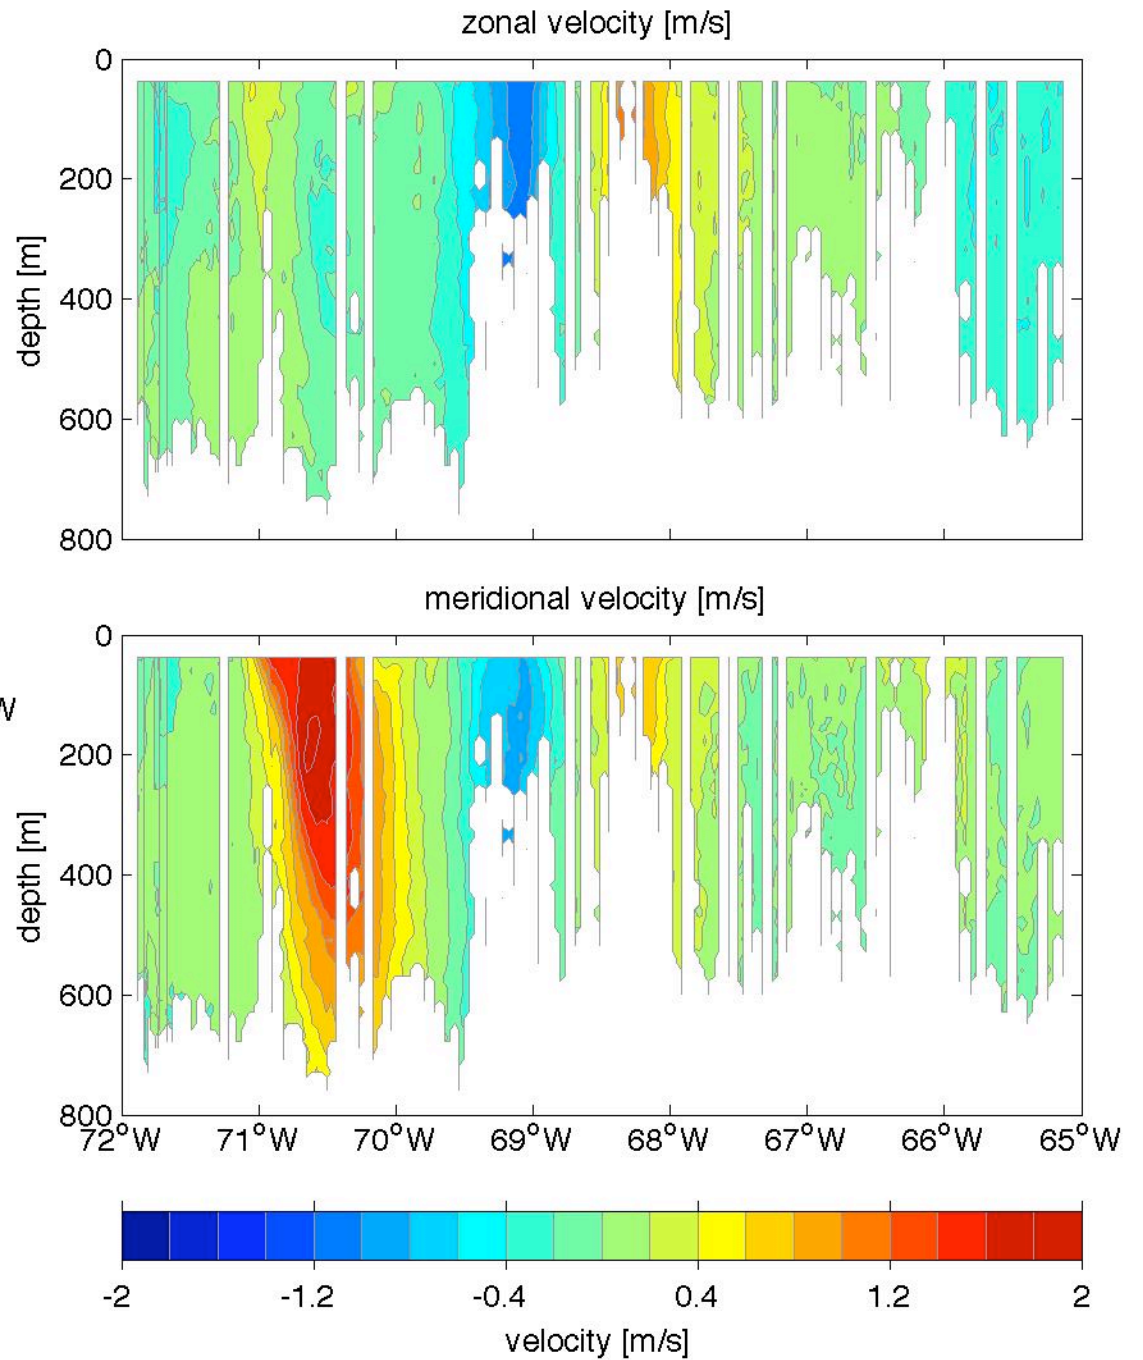

Voyage 1439 outbound
2008/03/01 to 2008/03/02
48 m depth

Voyage 1441 outbound
2008/03/15 to 2008/03/16
48 m depth

Voyage 1442 outbound
2008/03/23 to 2008/03/24
48 m depth

Voyage 1443 outbound
2008/03/29 to 2008/03/31
48 m depth

Voyage 1444 inbound
2008/04/08 to 2008/04/10
48 m depth

Voyage 1444 outbound
2008/04/05 to 2008/04/06
48 m depth

Voyage 1445 outbound
2008/04/12 to 2008/04/13
48 m depth

Voyage 1446 inbound
2008/04/22 to 2008/04/24
48 m depth

Voyage 1447 outbound
2008/04/26 to 2008/04/27
48 m depth

Voyage 1448 inbound
2008/05/06 to 2008/05/08
48 m depth

Voyage 1448 outbound
2008/05/03 to 2008/05/04
48 m depth

Voyage 1451 inbound
2008/05/27 to 2008/05/29
48 m depth