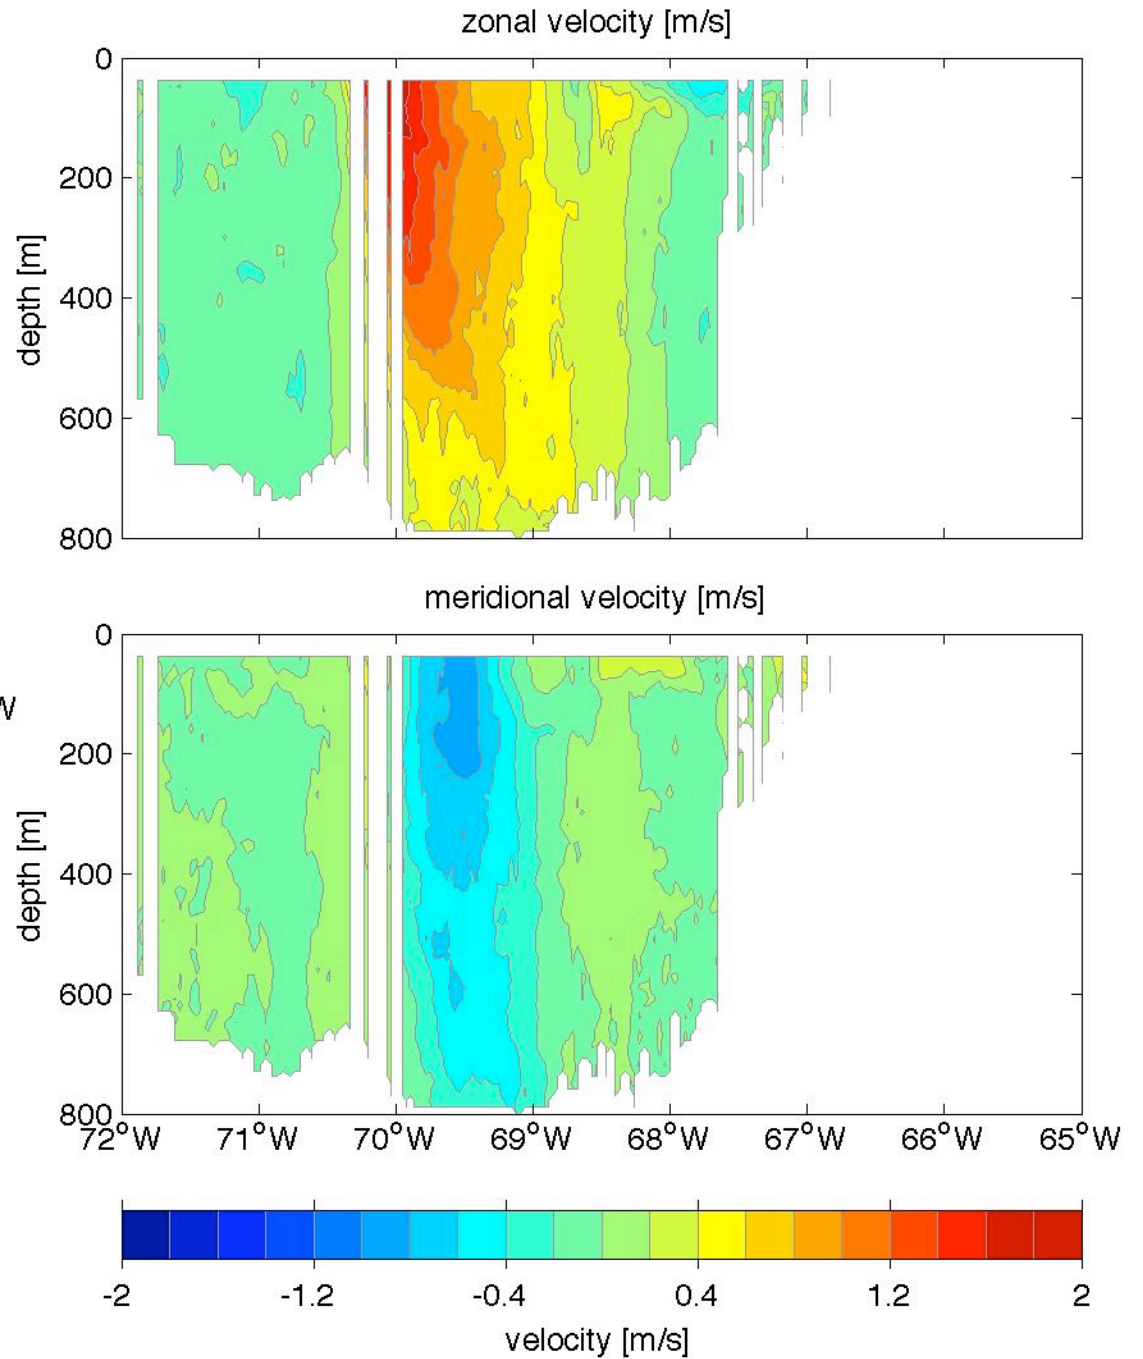

Voyage 1459 inbound
2008/07/22 to 2008/07/24
48 m depth

Voyage 1459 outbound
2008/07/19 to 2008/07/20
48 m depth

Voyage 1460 inbound
2008/07/29 to 2008/07/31
48 m depth

Voyage 1460 outbound
2008/07/26 to 2008/07/27
48 m depth

Voyage 1461 inbound
2008/08/05 to 2008/08/07
48 m depth

Voyage 1461 outbound
2008/08/02 to 2008/08/03
48 m depth

Voyage 1462 inbound
2008/08/12 to 2008/08/14
48 m depth

Voyage 1462 outbound
2008/08/09 to 2008/08/10
48 m depth

Voyage 1464 inbound
2008/08/25 to 2008/08/27
48 m depth

Voyage 1465 outbound
2008/08/30 to 2008/08/31
48 m depth

Voyage 1466 inbound
2008/09/09 to 2008/09/11
48 m depth

Voyage 1467 inbound
2008/09/16 to 2008/09/18
48 m depth

Voyage 1467 outbound
2008/09/13 to 2008/09/14
48 m depth

Voyage 1469 inbound
2008/10/01 to 2008/10/02
48 m depth

Voyage 1470 inbound
2008/10/07 to 2008/10/09
48 m depth

Voyage 1470 outbound
2008/10/04 to 2008/10/05
48 m depth