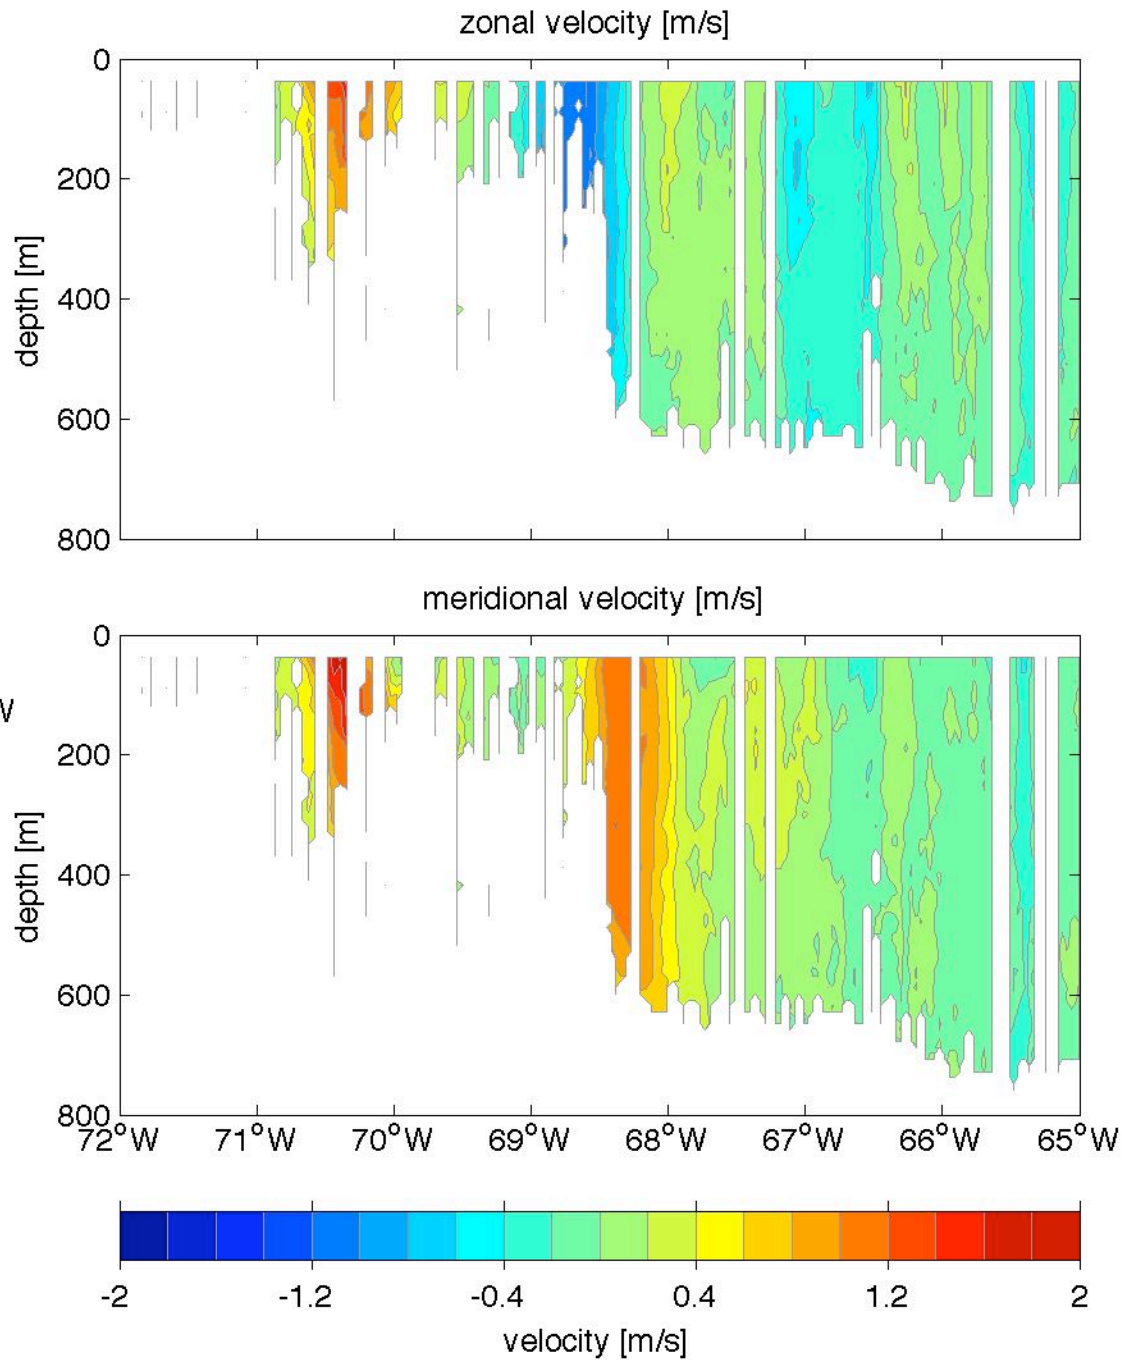

Voyage 1431 inbound
2008/01/08 to 2008/01/10
48 m depth

Voyage 1433 inbound
2008/01/22 to 2008/01/24
48 m depth

Voyage 1434 outbound
2008/01/26 to 2008/01/27
48 m depth

Voyage 1437 outbound
2008/02/16 to 2008/02/17
48 m depth

Voyage 1439 outbound
2008/03/01 to 2008/03/02
48 m depth

Voyage 1441 outbound
2008/03/15 to 2008/03/16
48 m depth

Voyage 1442 outbound
2008/03/23 to 2008/03/24
48 m depth

Voyage 1443 outbound
2008/03/29 to 2008/03/31
48 m depth

Voyage 1444 inbound
2008/04/08 to 2008/04/10
48 m depth

Voyage 1444 outbound
2008/04/05 to 2008/04/06
48 m depth

Voyage 1445 outbound
2008/04/12 to 2008/04/13
48 m depth

Voyage 1446 inbound
2008/04/22 to 2008/04/24
48 m depth

Voyage 1447 outbound
2008/04/26 to 2008/04/27
48 m depth

Voyage 1448 inbound
2008/05/06 to 2008/05/08
48 m depth

Voyage 1448 outbound
2008/05/03 to 2008/05/04
48 m depth

Voyage 1451 inbound
2008/05/27 to 2008/05/29
48 m depth