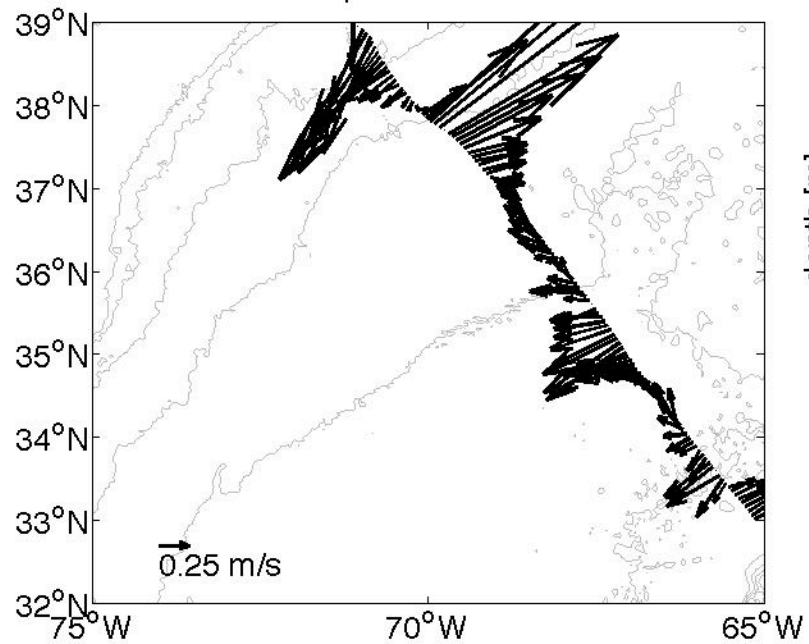

Voyage 1459 outbound
2008/07/19 to 2008/07/20
48 m depth