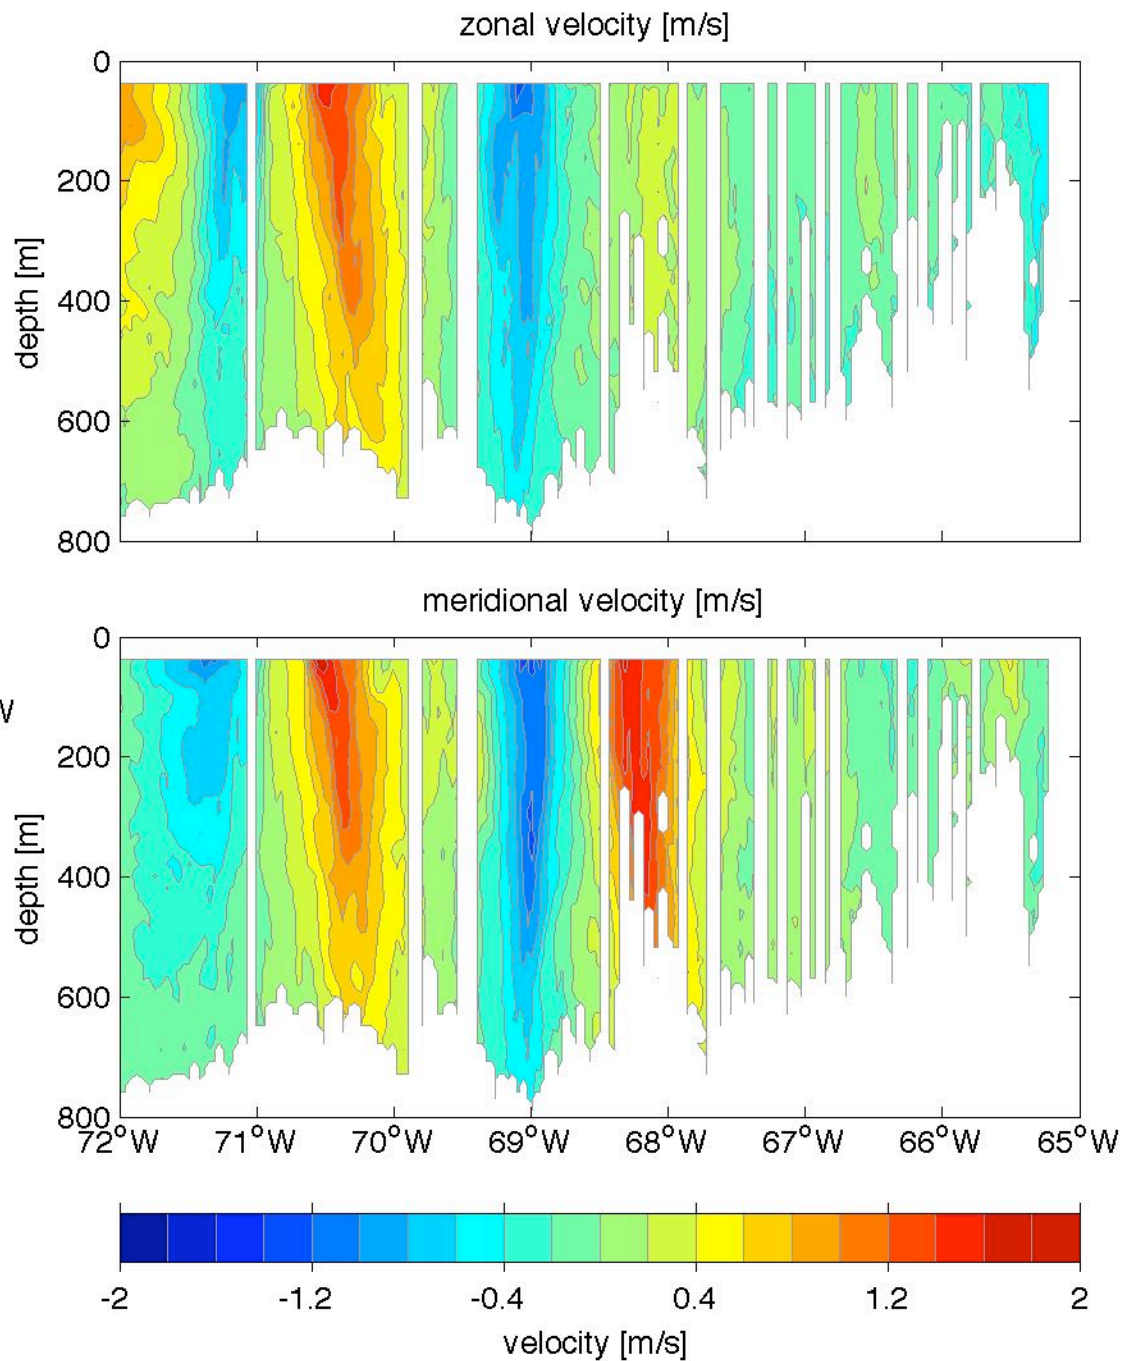

Voyage 1431 inbound
2008/01/08 to 2008/01/10
48 m depth

Voyage 1433 inbound
2008/01/22 to 2008/01/24
48 m depth

Voyage 1434 outbound
2008/01/26 to 2008/01/27
48 m depth

Voyage 1437 outbound
2008/02/16 to 2008/02/17
48 m depth

Voyage 1439 outbound
2008/03/01 to 2008/03/02
48 m depth

Voyage 1441 outbound
2008/03/15 to 2008/03/16
48 m depth

Voyage 1442 outbound
2008/03/23 to 2008/03/24
48 m depth

Voyage 1443 outbound
2008/03/29 to 2008/03/31
48 m depth

Voyage 1444 inbound
2008/04/08 to 2008/04/10
48 m depth

Voyage 1444 outbound
2008/04/05 to 2008/04/06
48 m depth

Voyage 1445 outbound
2008/04/12 to 2008/04/13
48 m depth

Voyage 1446 inbound
2008/04/22 to 2008/04/24
48 m depth