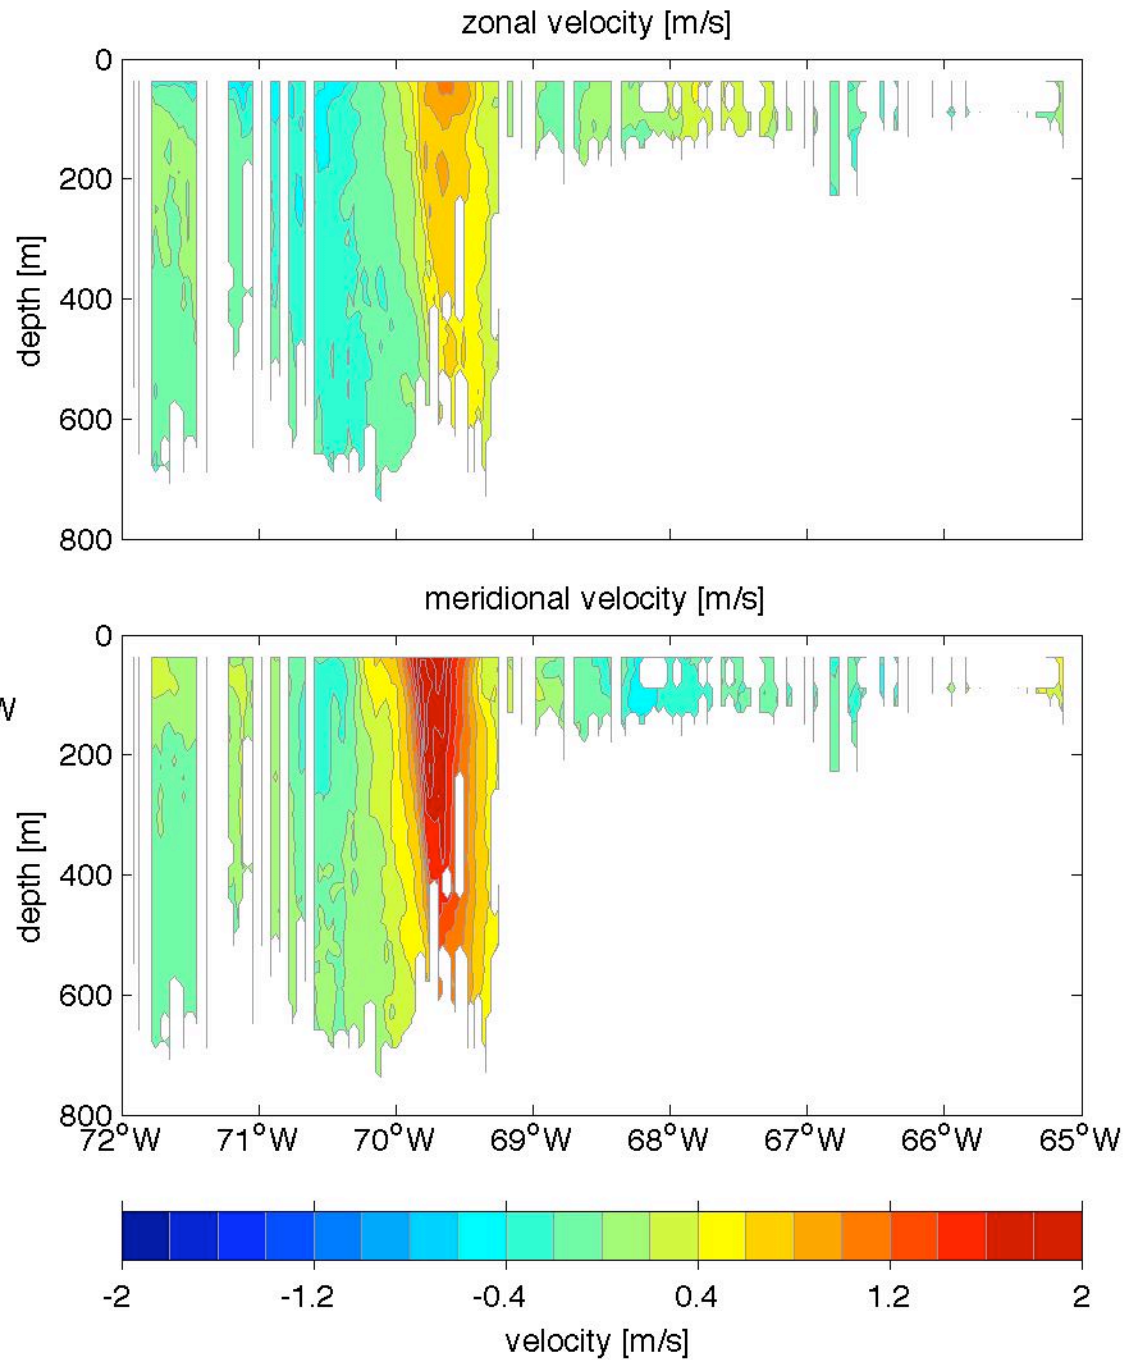

Voyage 1459 inbound
2008/07/22 to 2008/07/24
48 m depth

Voyage 1459 outbound
2008/07/19 to 2008/07/20
48 m depth

Voyage 1460 inbound
2008/07/29 to 2008/07/31
48 m depth

Voyage 1460 outbound
2008/07/26 to 2008/07/27
48 m depth

Voyage 1461 inbound
2008/08/05 to 2008/08/07
48 m depth

Voyage 1461 outbound
2008/08/02 to 2008/08/03
48 m depth

Voyage 1462 inbound
2008/08/12 to 2008/08/14
48 m depth

Voyage 1462 outbound
2008/08/09 to 2008/08/10
48 m depth

Voyage 1464 inbound
2008/08/25 to 2008/08/27
48 m depth

Voyage 1465 outbound
2008/08/30 to 2008/08/31
48 m depth

Voyage 1466 inbound
2008/09/09 to 2008/09/11
48 m depth

Voyage 1467 inbound
2008/09/16 to 2008/09/18
48 m depth

Voyage 1467 outbound
2008/09/13 to 2008/09/14
48 m depth

Voyage 1469 inbound
2008/10/01 to 2008/10/02
48 m depth

Voyage 1470 inbound
2008/10/07 to 2008/10/09
48 m depth

Voyage 1470 outbound
2008/10/04 to 2008/10/05
48 m depth