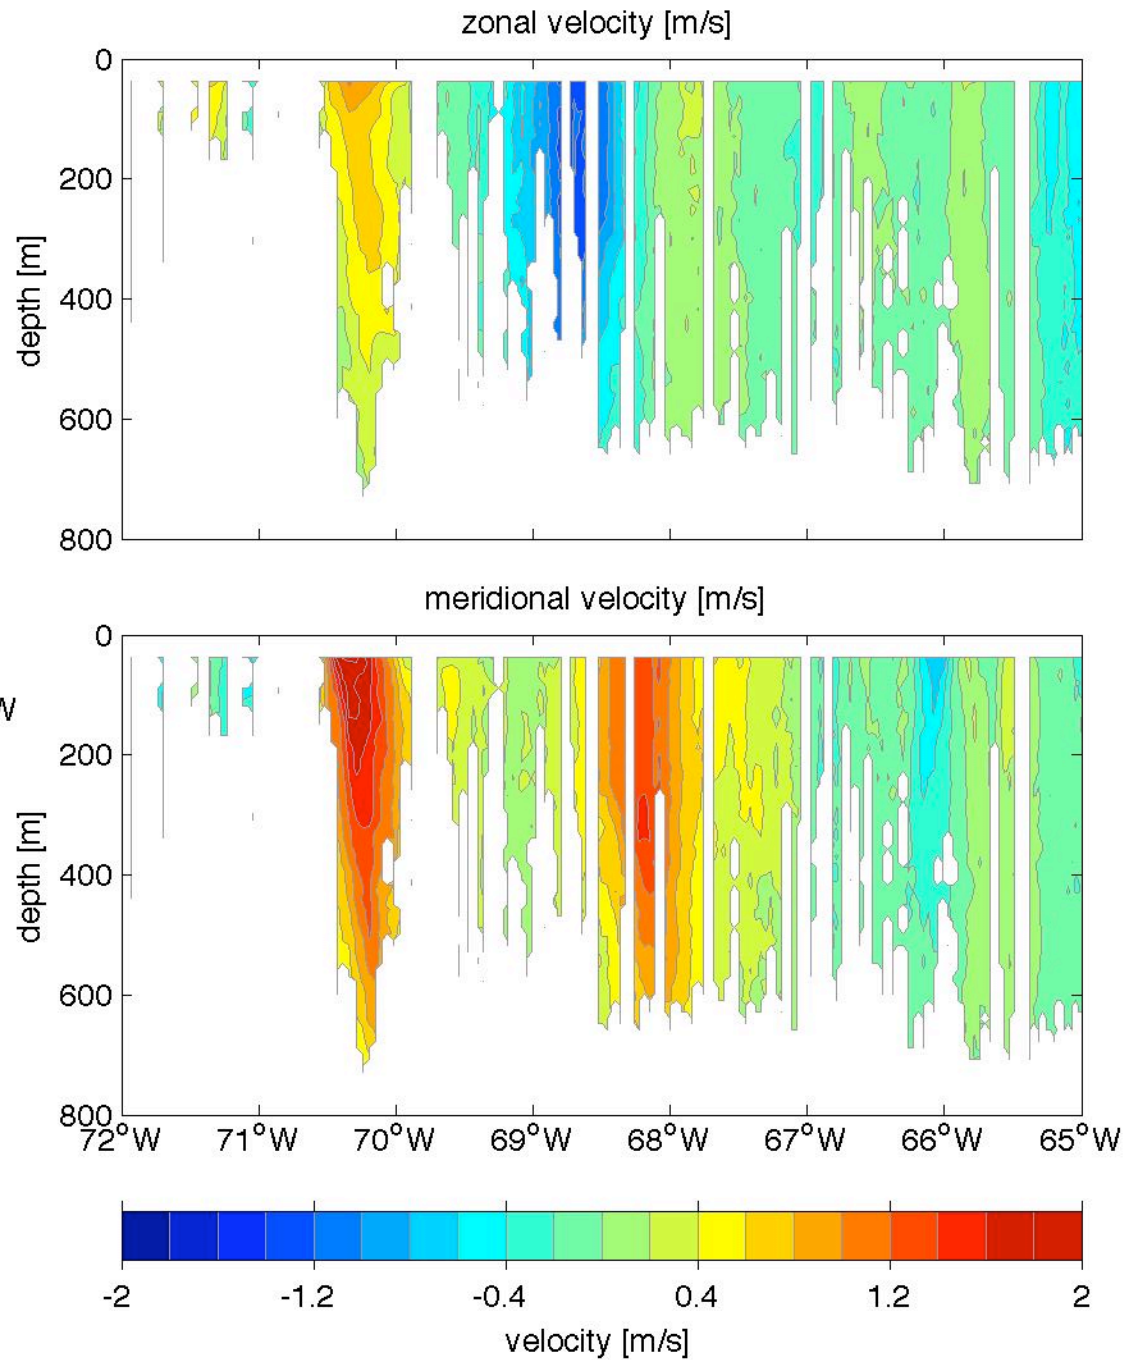

Voyage 1431 inbound
2008/01/08 to 2008/01/10
48 m depth

Voyage 1433 inbound
2008/01/22 to 2008/01/24
48 m depth

Voyage 1434 outbound
2008/01/26 to 2008/01/27
48 m depth

Voyage 1437 outbound
2008/02/16 to 2008/02/17
48 m depth

Voyage 1439 outbound
2008/03/01 to 2008/03/02
48 m depth

Voyage 1441 outbound
2008/03/15 to 2008/03/16
48 m depth

Voyage 1442 outbound
2008/03/23 to 2008/03/24
48 m depth

Voyage 1443 outbound
2008/03/29 to 2008/03/31
48 m depth

Voyage 1444 inbound
2008/04/08 to 2008/04/10
48 m depth

Voyage 1444 outbound
2008/04/05 to 2008/04/06
48 m depth

Voyage 1445 outbound
2008/04/12 to 2008/04/13
48 m depth

Voyage 1446 inbound
2008/04/22 to 2008/04/24
48 m depth