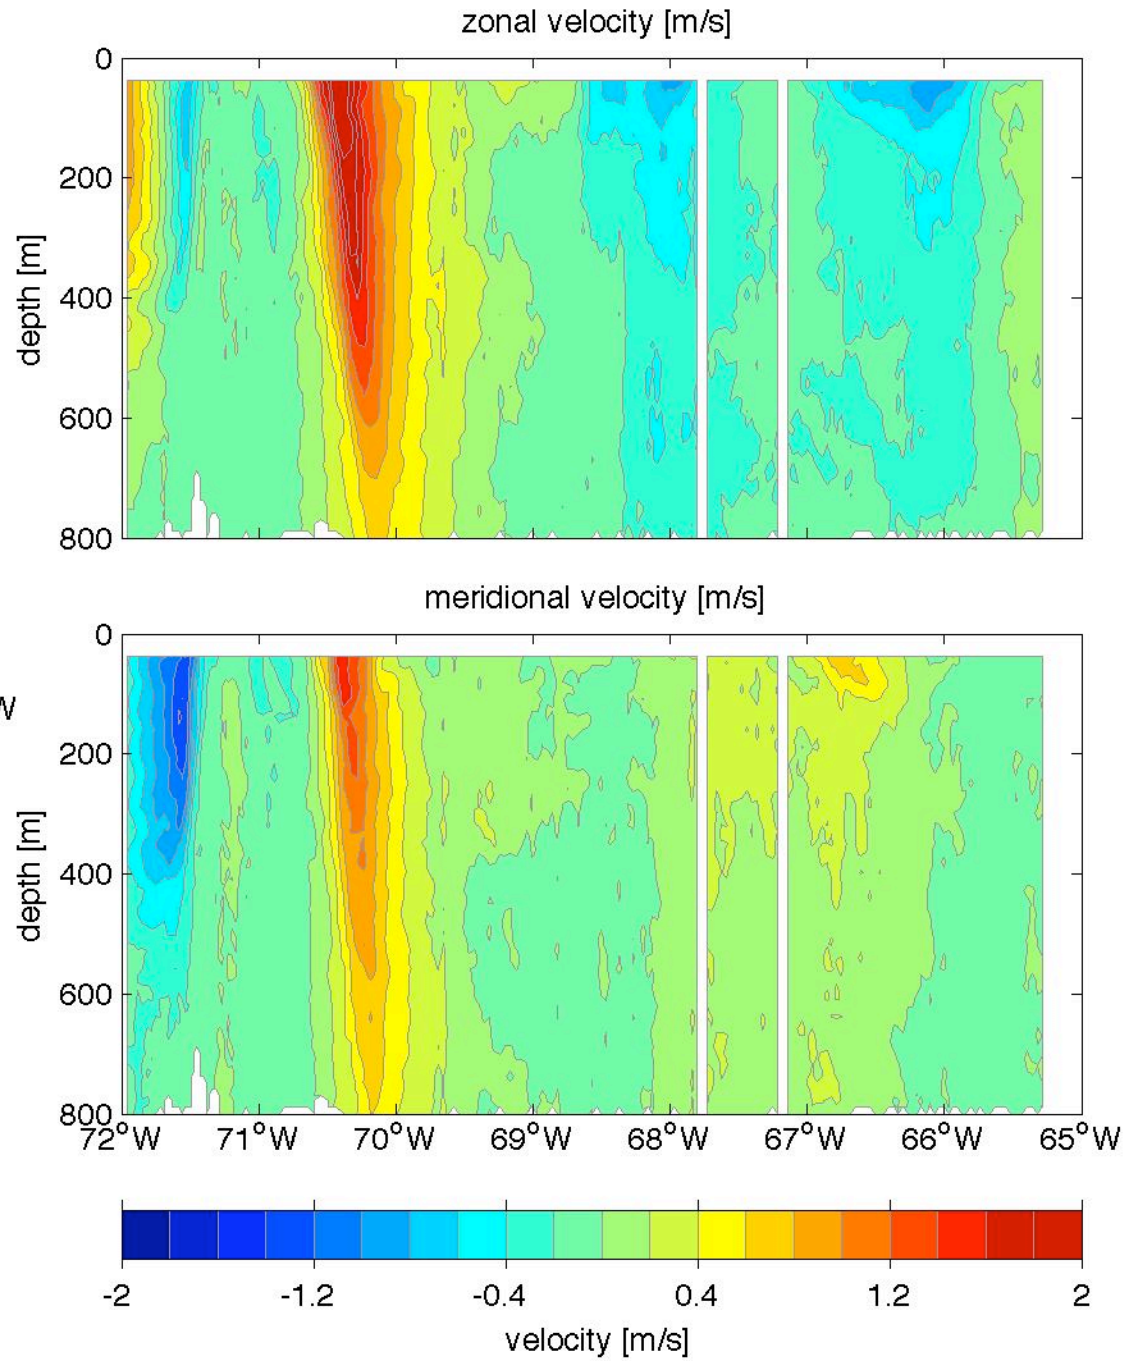

Voyage 1455 outbound
2008/06/21 to 2008/06/22
48 m depth

Voyage 1456 outbound
2008/06/28 to 2008/06/29
48 m depth

Voyage 1457 outbound
2008/07/04 to 2008/07/06
48 m depth

Voyage 1458 outbound
2008/07/12 to 2008/07/14
48 m depth

Voyage 1459 inbound
2008/07/22 to 2008/07/24
48 m depth

Voyage 1459 outbound
2008/07/19 to 2008/07/20
48 m depth

Voyage 1460 inbound
2008/07/29 to 2008/07/31
48 m depth

Voyage 1460 outbound
2008/07/26 to 2008/07/27
48 m depth

Voyage 1461 inbound
2008/08/05 to 2008/08/07
48 m depth

Voyage 1461 outbound
2008/08/02 to 2008/08/03
48 m depth

Voyage 1462 inbound
2008/08/12 to 2008/08/14
48 m depth

Voyage 1462 outbound
2008/08/09 to 2008/08/10
48 m depth