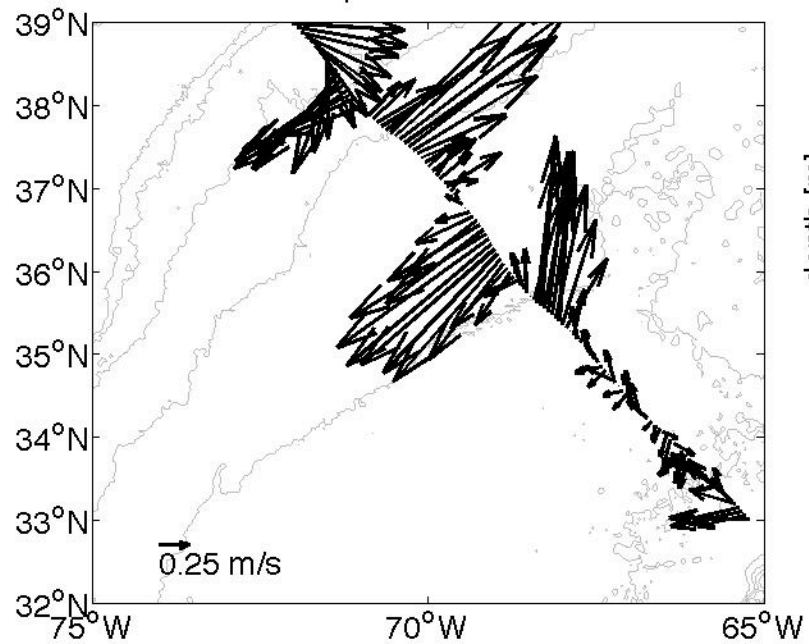

Voyage 1439 outbound
2008/03/01 to 2008/03/02
48 m depth

Voyage 1441 outbound
2008/03/15 to 2008/03/16
48 m depth

Voyage 1442 outbound
2008/03/23 to 2008/03/24
48 m depth

Voyage 1443 outbound
2008/03/29 to 2008/03/31
48 m depth