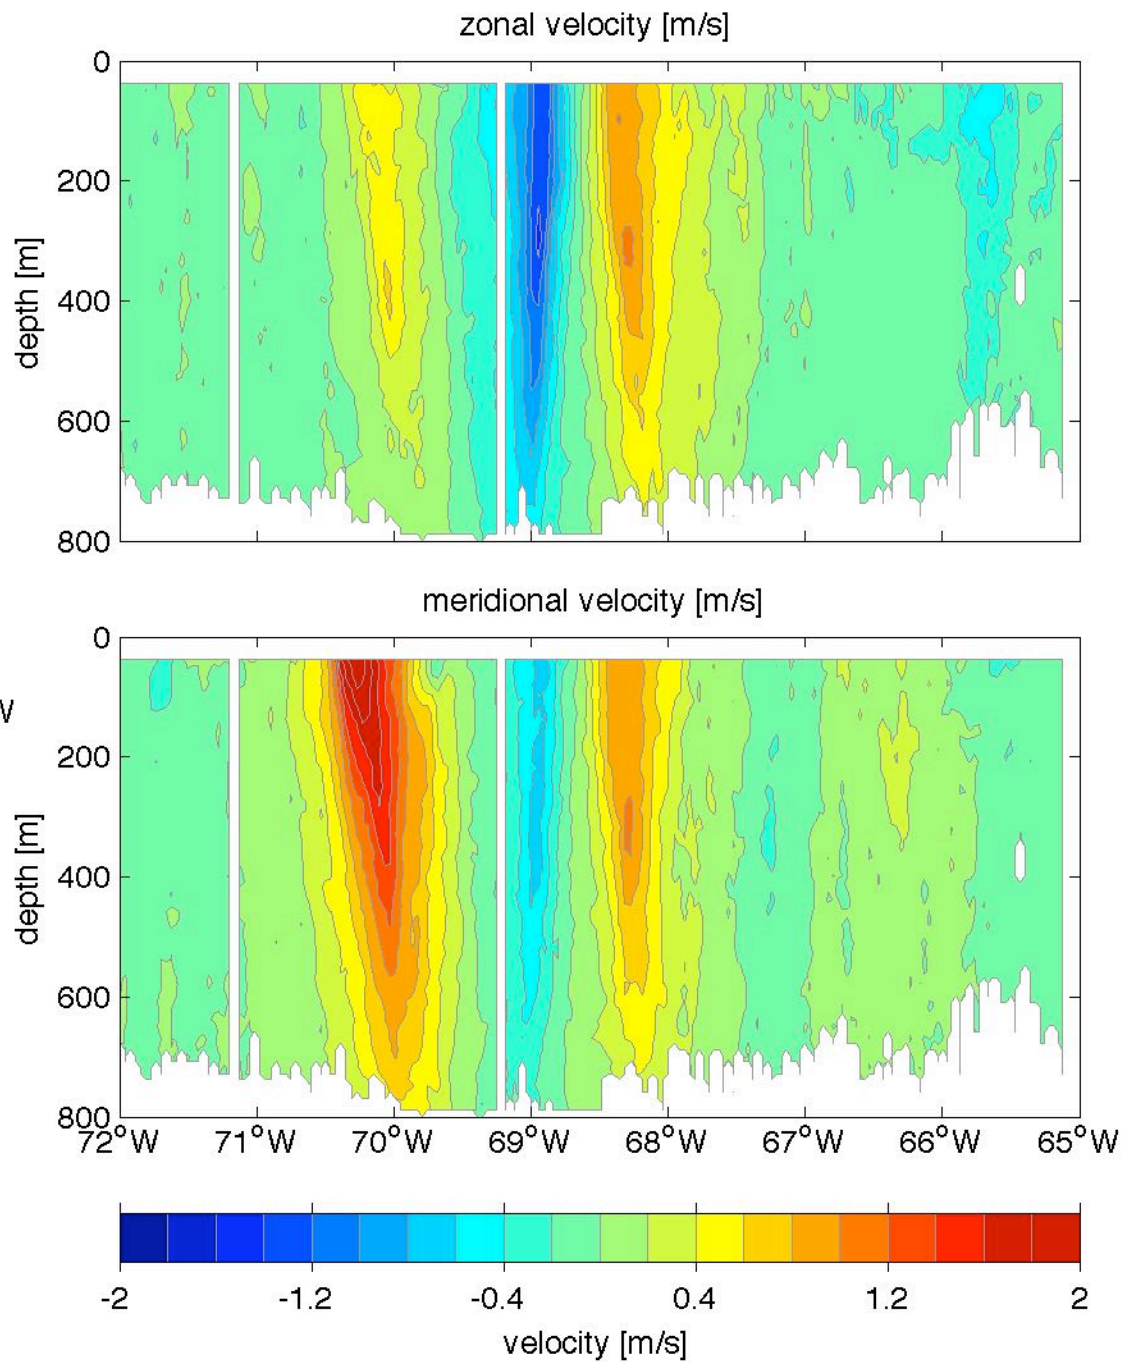

Voyage 1439 outbound
2008/03/01 to 2008/03/02
48 m depth

Voyage 1441 outbound
2008/03/15 to 2008/03/16
48 m depth

Voyage 1442 outbound
2008/03/23 to 2008/03/24
48 m depth

Voyage 1443 outbound
2008/03/29 to 2008/03/31
48 m depth

Voyage 1444 inbound
2008/04/08 to 2008/04/10
48 m depth

Voyage 1444 outbound
2008/04/05 to 2008/04/06
48 m depth

Voyage 1445 outbound
2008/04/12 to 2008/04/13
48 m depth

Voyage 1446 inbound
2008/04/22 to 2008/04/24
48 m depth

Voyage 1447 outbound
2008/04/26 to 2008/04/27
48 m depth

Voyage 1448 inbound
2008/05/06 to 2008/05/08
48 m depth

Voyage 1448 outbound
2008/05/03 to 2008/05/04
48 m depth

Voyage 1451 inbound
2008/05/27 to 2008/05/29
48 m depth