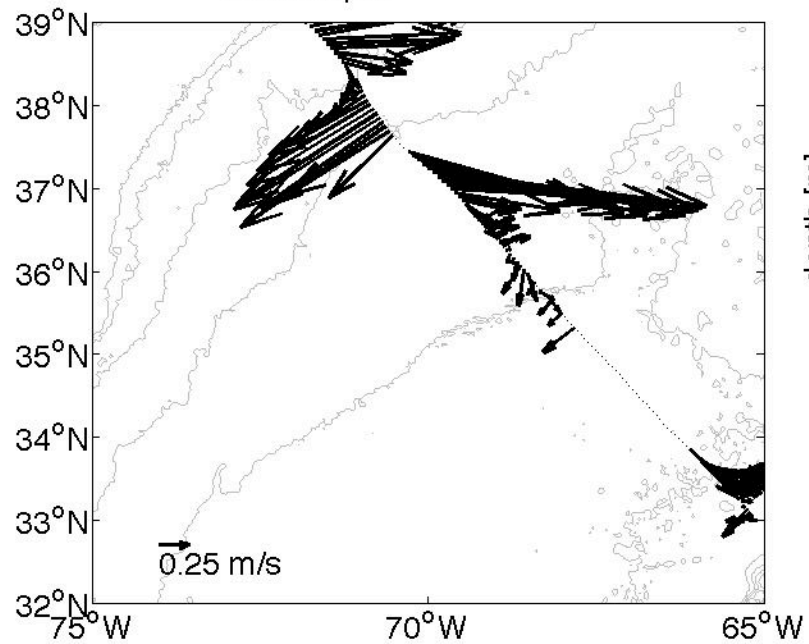

Voyage 1451 outbound
2008/05/24 to 2008/05/25
48 m depth

Voyage 1452 inbound
2008/06/03 to 2008/06/05
48 m depth

Voyage 1453 inbound
2008/06/10 to 2008/06/12
48 m depth

Voyage 1454 outbound
2008/06/14 to 2008/06/15
48 m depth

Voyage 1455 outbound
2008/06/21 to 2008/06/22
48 m depth

Voyage 1456 outbound
2008/06/28 to 2008/06/29
48 m depth

Voyage 1457 outbound
2008/07/04 to 2008/07/06
48 m depth

Voyage 1458 outbound
2008/07/12 to 2008/07/14
48 m depth