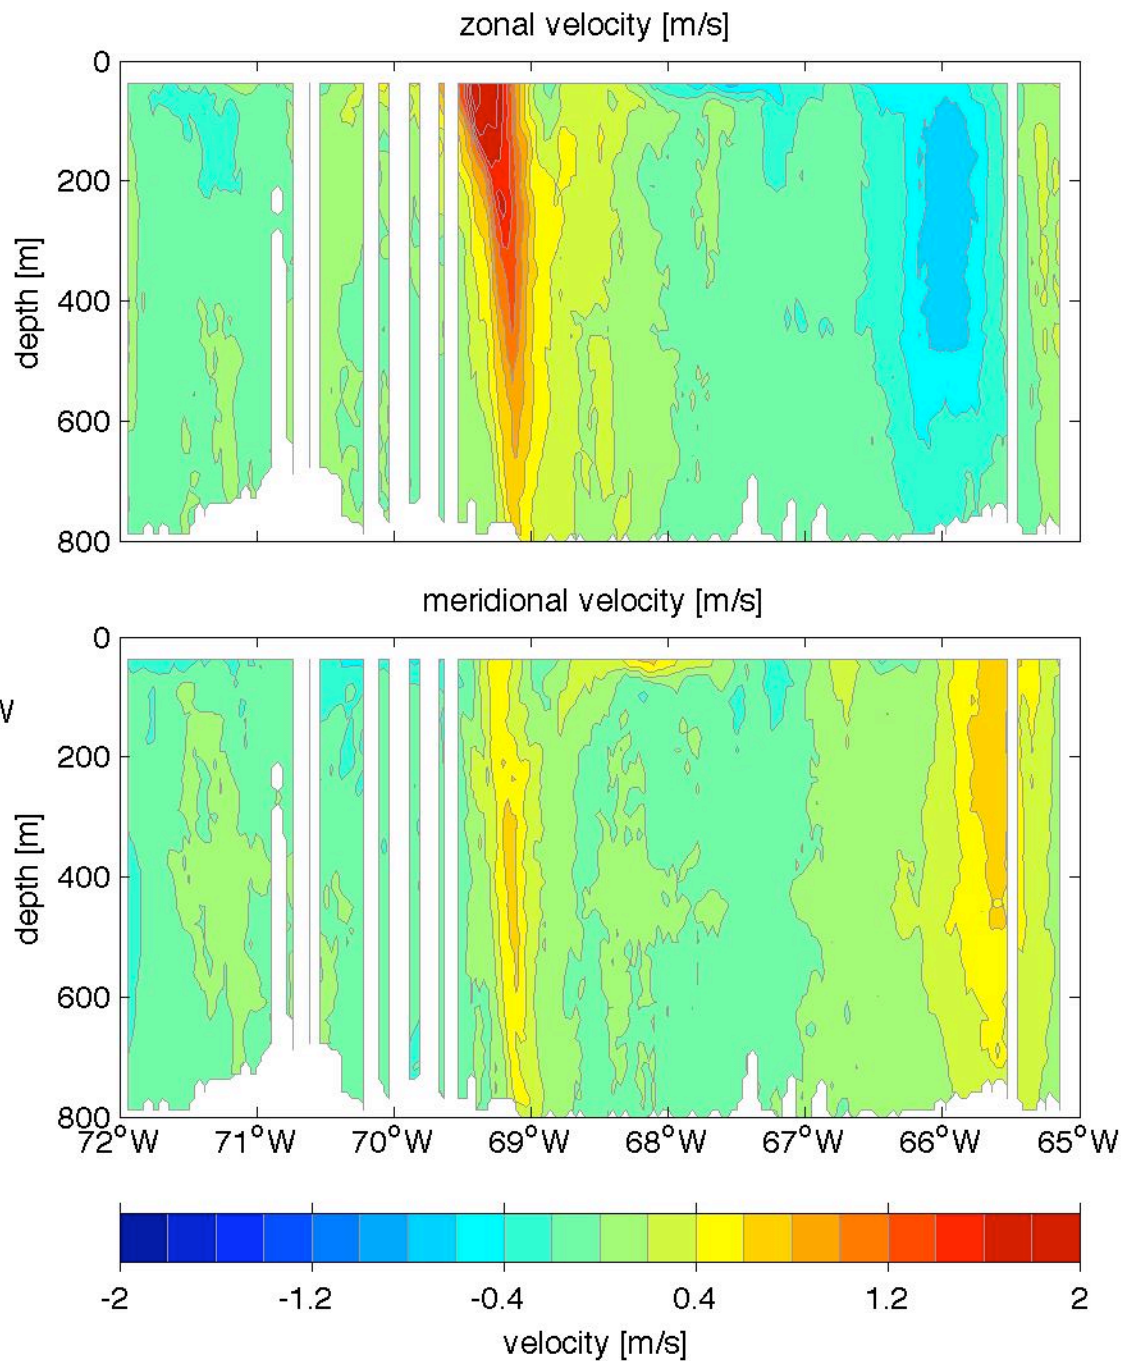

Voyage 1461 inbound
2008/08/05 to 2008/08/07
48 m depth

Voyage 1461 outbound
2008/08/02 to 2008/08/03
48 m depth

Voyage 1462 inbound
2008/08/12 to 2008/08/14
48 m depth

Voyage 1462 outbound
2008/08/09 to 2008/08/10
48 m depth

Voyage 1464 inbound
2008/08/25 to 2008/08/27
48 m depth

Voyage 1465 outbound
2008/08/30 to 2008/08/31
48 m depth

Voyage 1466 inbound
2008/09/09 to 2008/09/11
48 m depth

Voyage 1467 inbound
2008/09/16 to 2008/09/18
48 m depth

Voyage 1467 outbound
2008/09/13 to 2008/09/14
48 m depth

Voyage 1469 inbound
2008/10/01 to 2008/10/02
48 m depth

Voyage 1470 inbound
2008/10/07 to 2008/10/09
48 m depth

Voyage 1470 outbound
2008/10/04 to 2008/10/05
48 m depth

Voyage 1471 outbound
2008/10/11 to 2008/10/12
48 m depth

Voyage 1473 outbound
2008/10/25 to 2008/10/26
48 m depth