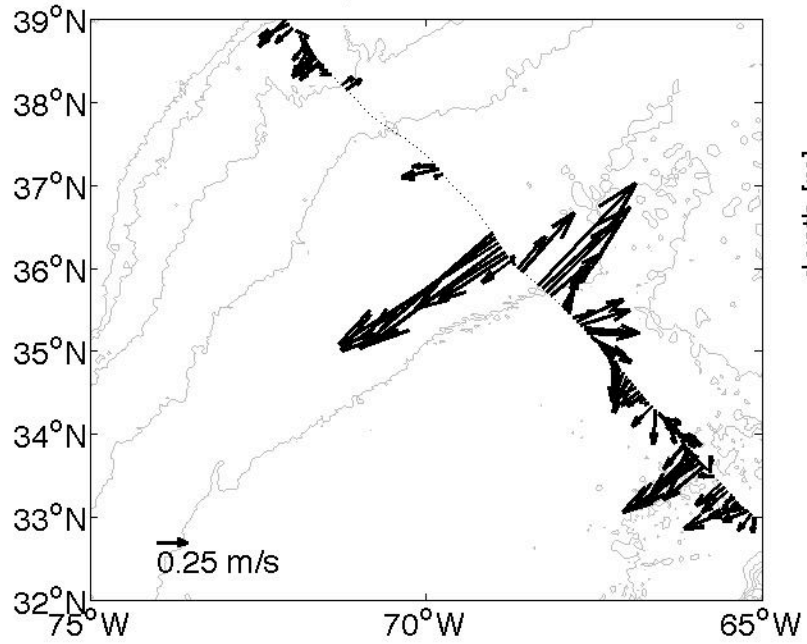

Voyage 1447 outbound
2008/04/26 to 2008/04/27
48 m depth