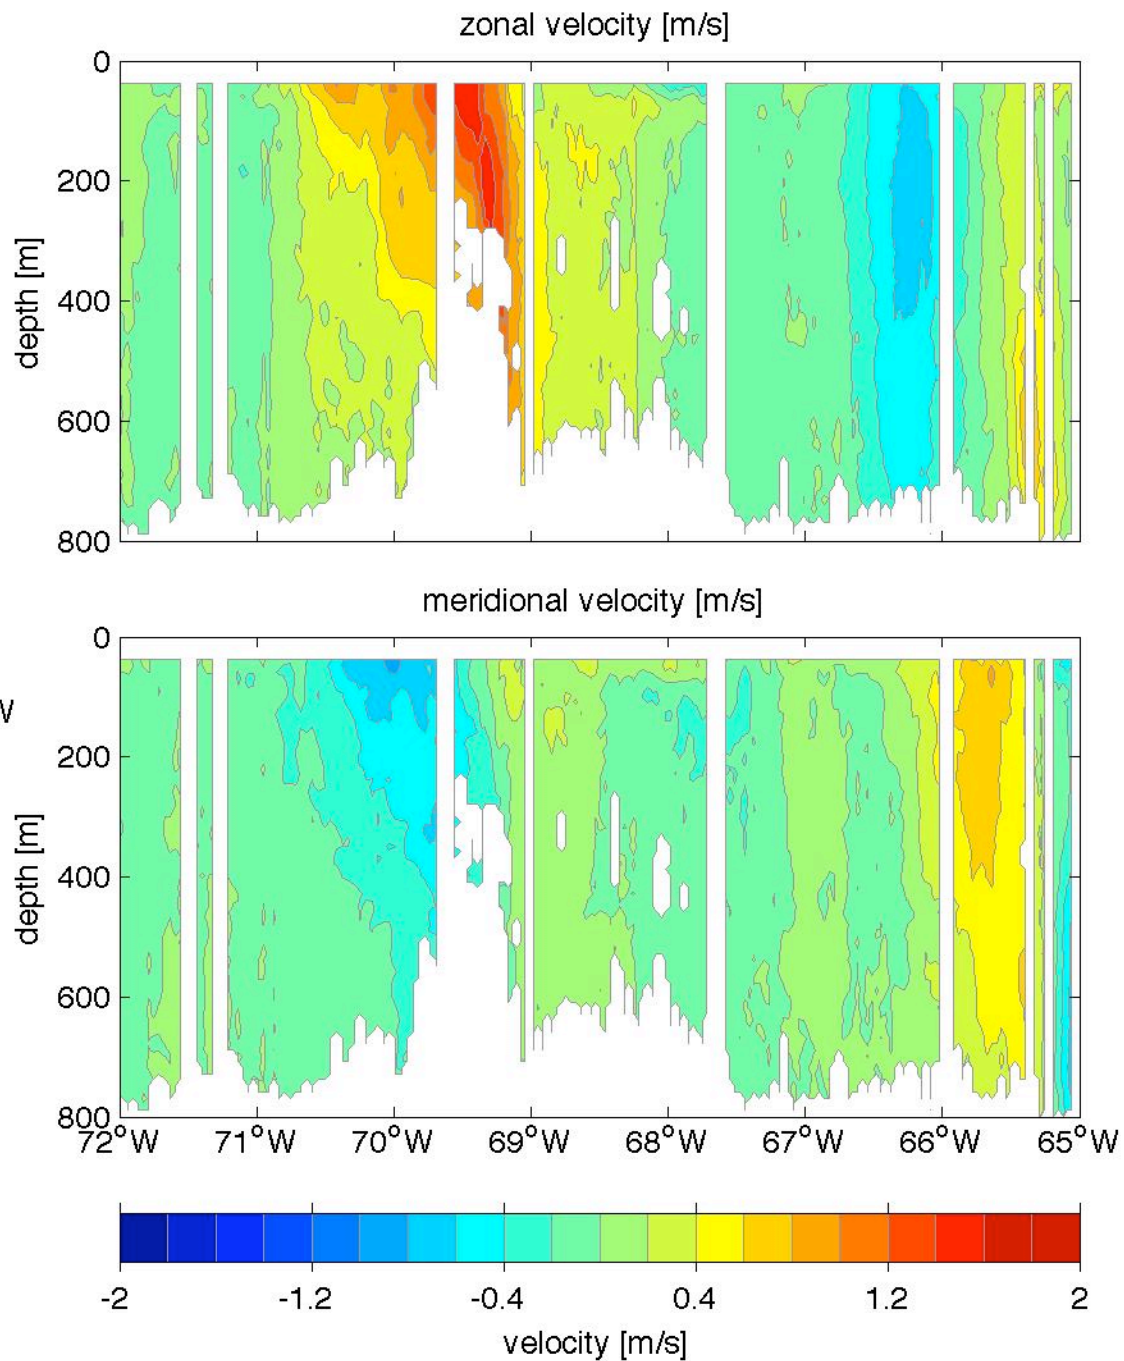

Voyage 1461 inbound
2008/08/05 to 2008/08/07
48 m depth

Voyage 1461 outbound
2008/08/02 to 2008/08/03
48 m depth

Voyage 1462 inbound
2008/08/12 to 2008/08/14
48 m depth

Voyage 1462 outbound
2008/08/09 to 2008/08/10
48 m depth

Voyage 1464 inbound
2008/08/25 to 2008/08/27
48 m depth

Voyage 1465 outbound
2008/08/30 to 2008/08/31
48 m depth

Voyage 1466 inbound
2008/09/09 to 2008/09/11
48 m depth

Voyage 1467 inbound
2008/09/16 to 2008/09/18
48 m depth

Voyage 1467 outbound
2008/09/13 to 2008/09/14
48 m depth

Voyage 1469 inbound
2008/10/01 to 2008/10/02
48 m depth

Voyage 1470 inbound
2008/10/07 to 2008/10/09
48 m depth

Voyage 1470 outbound
2008/10/04 to 2008/10/05
48 m depth

Voyage 1471 outbound
2008/10/11 to 2008/10/12
48 m depth

Voyage 1473 outbound
2008/10/25 to 2008/10/26
48 m depth