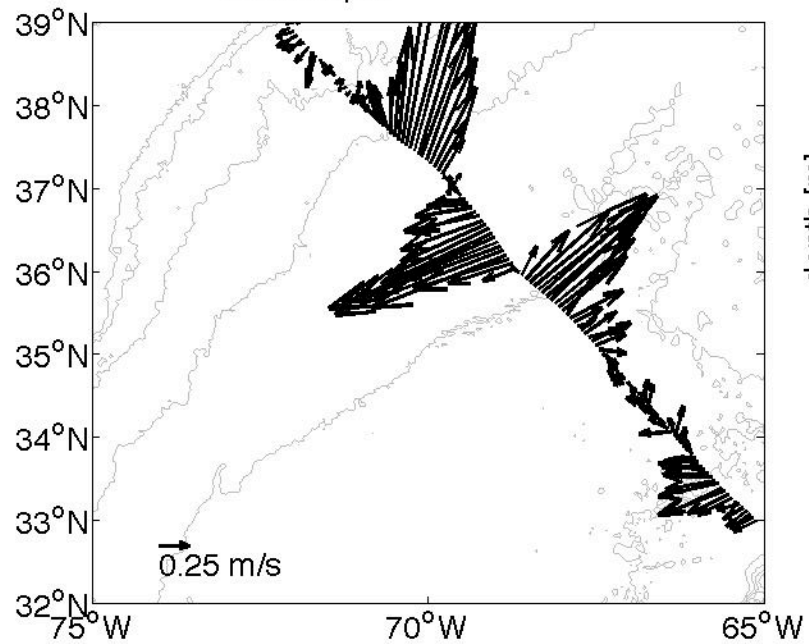

Voyage 1448 outbound
2008/05/03 to 2008/05/04
48 m depth