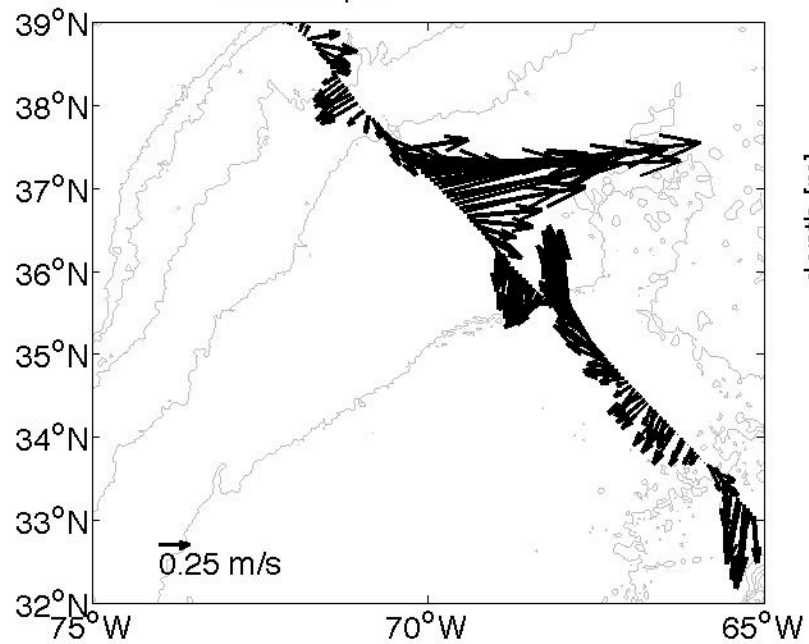

Voyage 1461 inbound
2008/08/05 to 2008/08/07
48 m depth

Voyage 1461 outbound
2008/08/02 to 2008/08/03
48 m depth

Voyage 1462 inbound
2008/08/12 to 2008/08/14
48 m depth

Voyage 1462 outbound
2008/08/09 to 2008/08/10
48 m depth

Voyage 1464 inbound
2008/08/25 to 2008/08/27
48 m depth

Voyage 1465 outbound
2008/08/30 to 2008/08/31
48 m depth

Voyage 1466 inbound
2008/09/09 to 2008/09/11
48 m depth

Voyage 1467 inbound
2008/09/16 to 2008/09/18
48 m depth