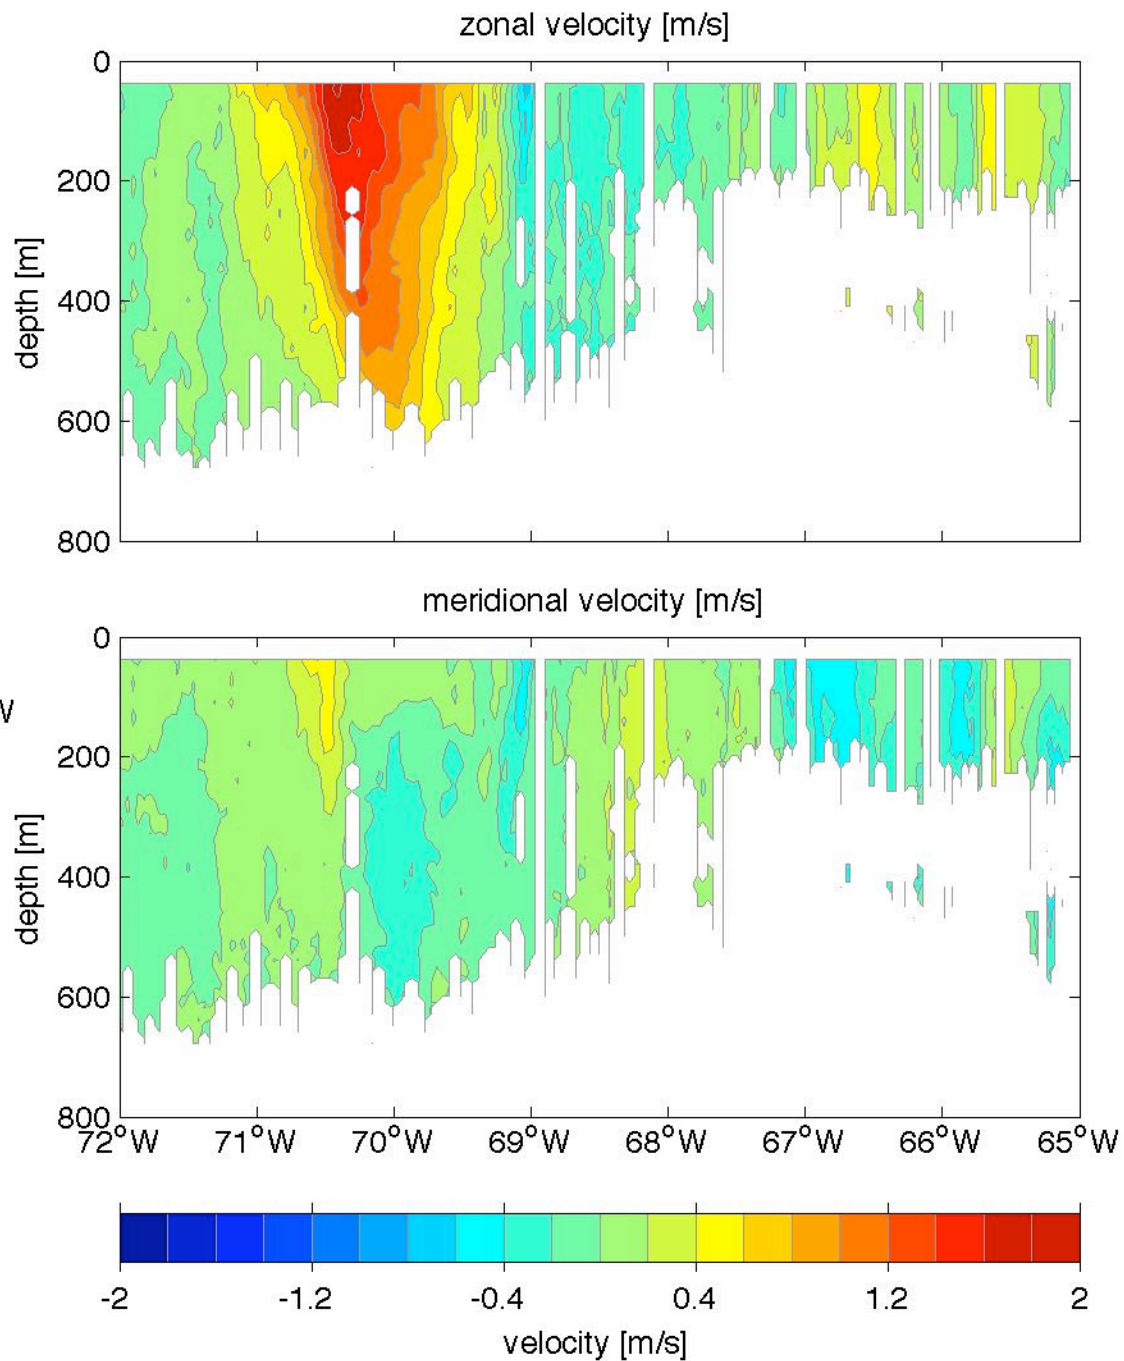

Voyage 1431 inbound
2008/01/08 to 2008/01/10
48 m depth

Voyage 1433 inbound
2008/01/22 to 2008/01/24
48 m depth

Voyage 1434 outbound
2008/01/26 to 2008/01/27
48 m depth

Voyage 1437 outbound
2008/02/16 to 2008/02/17
48 m depth

Voyage 1439 outbound
2008/03/01 to 2008/03/02
48 m depth

Voyage 1441 outbound
2008/03/15 to 2008/03/16
48 m depth

Voyage 1442 outbound
2008/03/23 to 2008/03/24
48 m depth

Voyage 1443 outbound
2008/03/29 to 2008/03/31
48 m depth