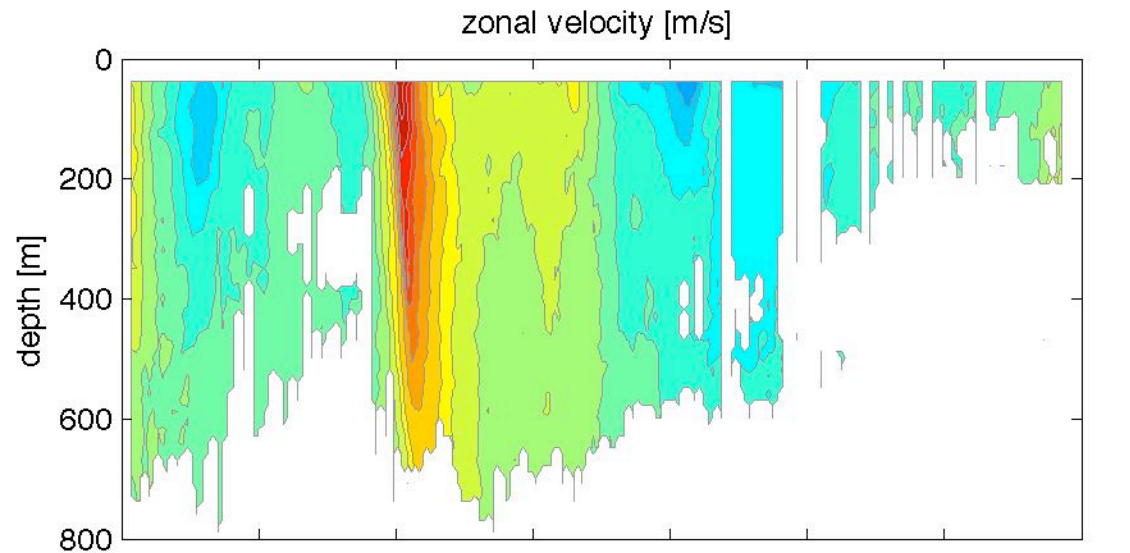

Voyage 1455 outbound
2008/06/21 to 2008/06/22
48 m depth

Voyage 1456 outbound
2008/06/28 to 2008/06/29
48 m depth

Voyage 1457 outbound
2008/07/04 to 2008/07/06
48 m depth

Voyage 1458 outbound
2008/07/12 to 2008/07/14
48 m depth

Voyage 1459 inbound
2008/07/22 to 2008/07/24
48 m depth

Voyage 1459 outbound
2008/07/19 to 2008/07/20
48 m depth

Voyage 1460 inbound
2008/07/29 to 2008/07/31
48 m depth

Voyage 1460 outbound
2008/07/26 to 2008/07/27
48 m depth