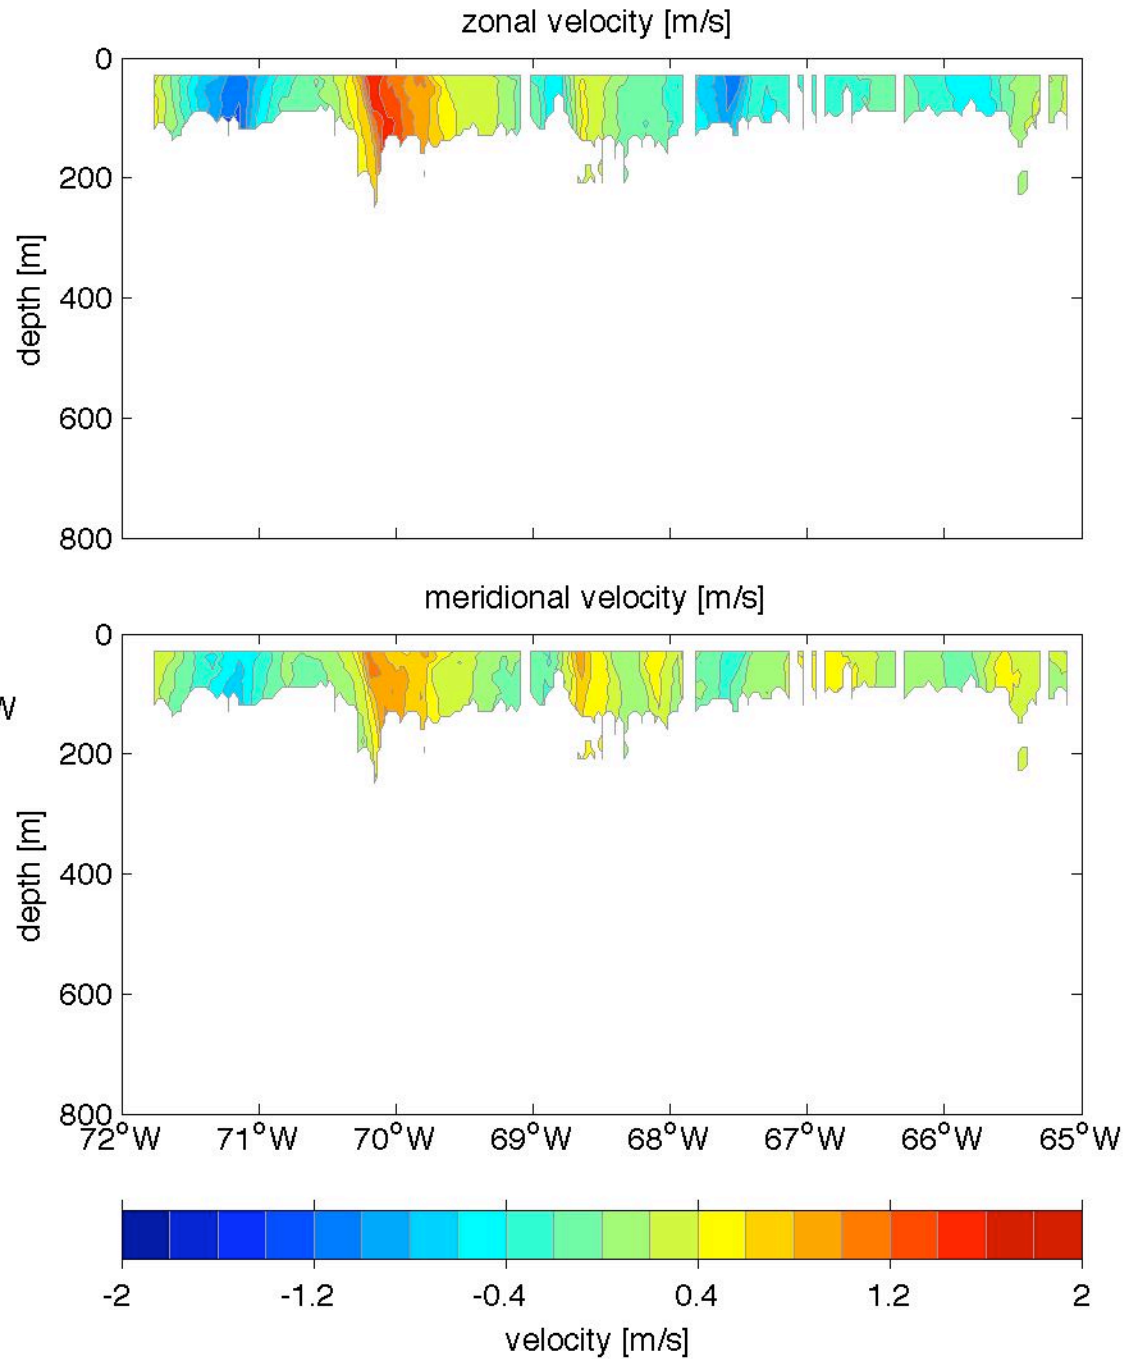

Voyage 1451 outbound
2008/05/24 to 2008/05/25
48 m depth

Voyage 1452 inbound
2008/06/03 to 2008/06/05
48 m depth

Voyage 1453 inbound
2008/06/10 to 2008/06/12
48 m depth

Voyage 1454 outbound
2008/06/14 to 2008/06/15
48 m depth

Voyage 1455 outbound
2008/06/21 to 2008/06/22
48 m depth

Voyage 1456 outbound
2008/06/28 to 2008/06/29
48 m depth

Voyage 1457 outbound
2008/07/04 to 2008/07/06
48 m depth

Voyage 1458 outbound
2008/07/12 to 2008/07/14
48 m depth

Voyage 1459 inbound
2008/07/22 to 2008/07/24
48 m depth

Voyage 1459 outbound
2008/07/19 to 2008/07/20
48 m depth

Voyage 1460 inbound
2008/07/29 to 2008/07/31
48 m depth

Voyage 1460 outbound
2008/07/26 to 2008/07/27
48 m depth