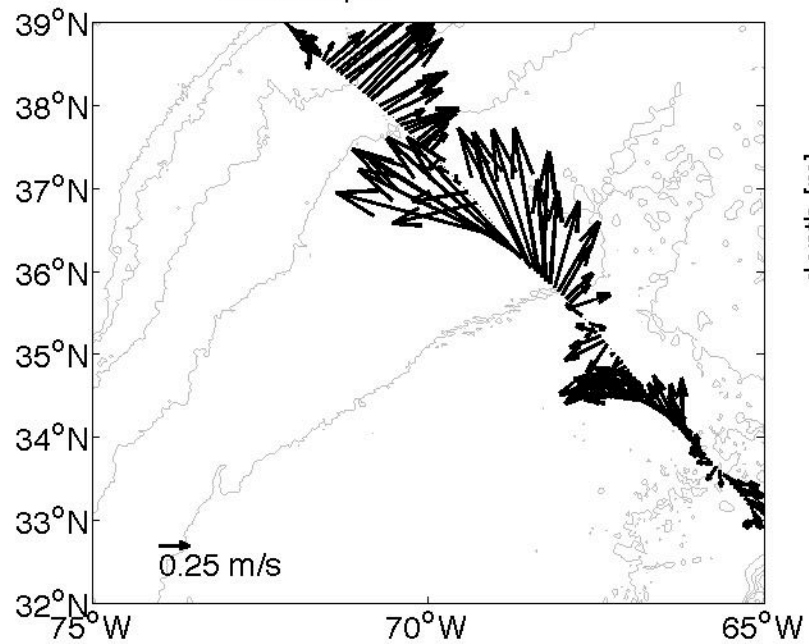

Voyage 1431 inbound
2008/01/08 to 2008/01/10
48 m depth

Voyage 1433 inbound
2008/01/22 to 2008/01/24
48 m depth

Voyage 1434 outbound
2008/01/26 to 2008/01/27
48 m depth

Voyage 1437 outbound
2008/02/16 to 2008/02/17
48 m depth

Voyage 1439 outbound
2008/03/01 to 2008/03/02
48 m depth

Voyage 1441 outbound
2008/03/15 to 2008/03/16
48 m depth

Voyage 1442 outbound
2008/03/23 to 2008/03/24
48 m depth

Voyage 1443 outbound
2008/03/29 to 2008/03/31
48 m depth