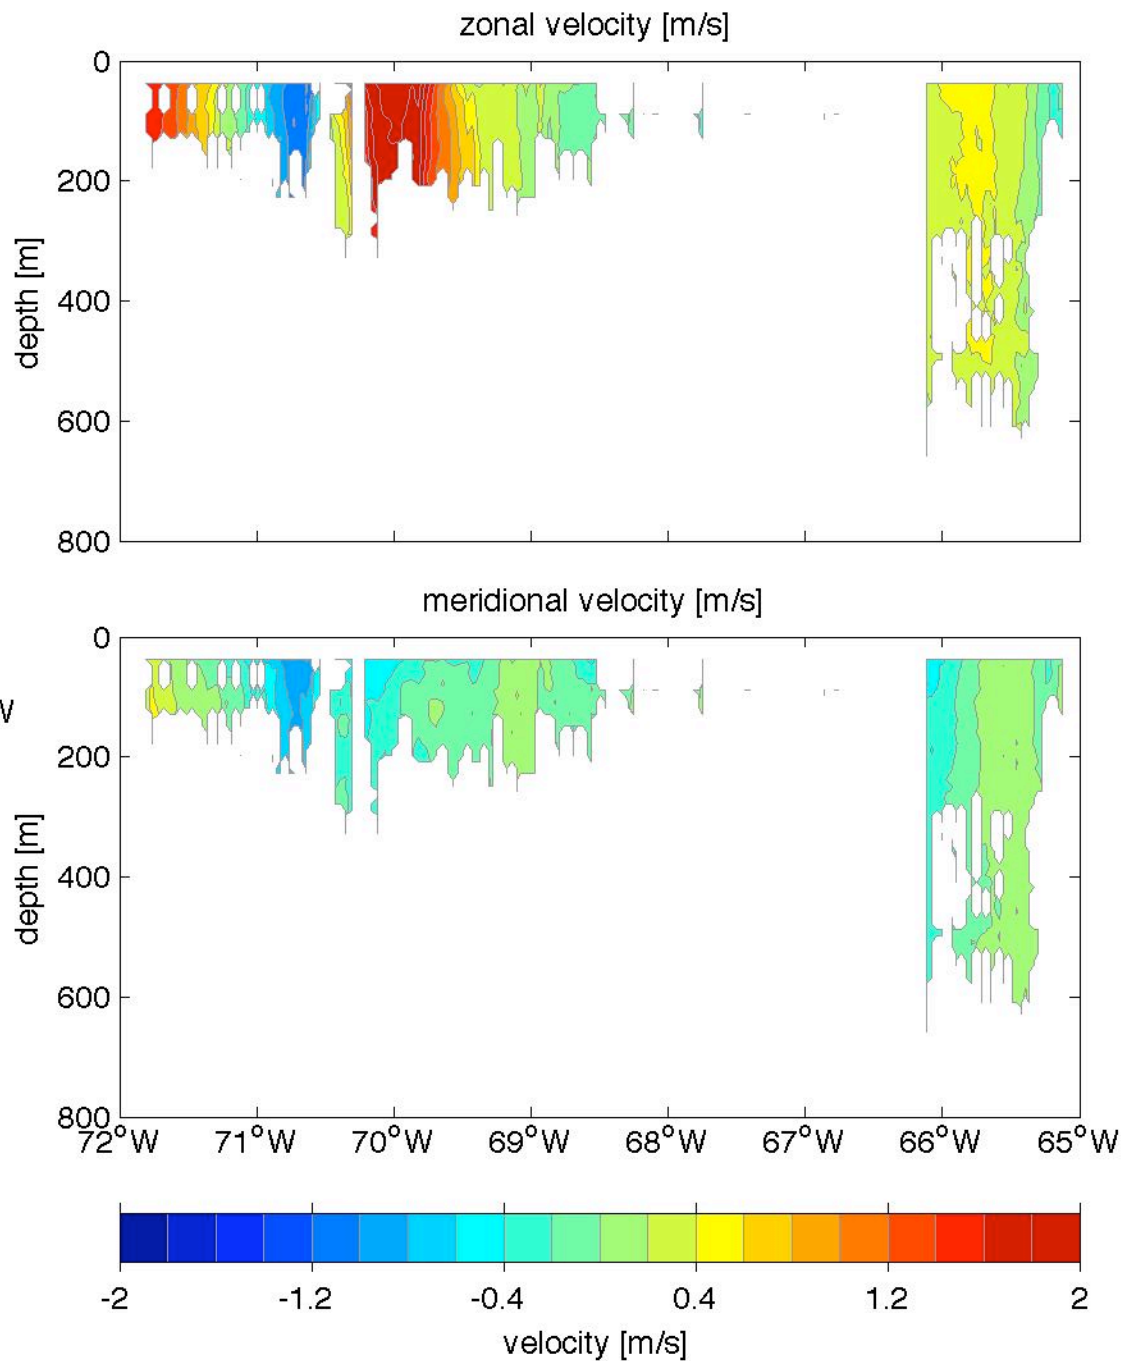

Voyage 1447 outbound
2008/04/26 to 2008/04/27
48 m depth

Voyage 1448 inbound
2008/05/06 to 2008/05/08
48 m depth

Voyage 1448 outbound
2008/05/03 to 2008/05/04
48 m depth

Voyage 1451 inbound
2008/05/27 to 2008/05/29
48 m depth

Voyage 1451 outbound
2008/05/24 to 2008/05/25
48 m depth

Voyage 1452 inbound
2008/06/03 to 2008/06/05
48 m depth

Voyage 1453 inbound
2008/06/10 to 2008/06/12
48 m depth

Voyage 1454 outbound
2008/06/14 to 2008/06/15
48 m depth

Voyage 1455 outbound
2008/06/21 to 2008/06/22
48 m depth

Voyage 1456 outbound
2008/06/28 to 2008/06/29
48 m depth

Voyage 1457 outbound
2008/07/04 to 2008/07/06
48 m depth

Voyage 1458 outbound
2008/07/12 to 2008/07/14
48 m depth

Voyage 1459 inbound
2008/07/22 to 2008/07/24
48 m depth

Voyage 1459 outbound
2008/07/19 to 2008/07/20
48 m depth

Voyage 1460 inbound
2008/07/29 to 2008/07/31
48 m depth

Voyage 1460 outbound
2008/07/26 to 2008/07/27
48 m depth