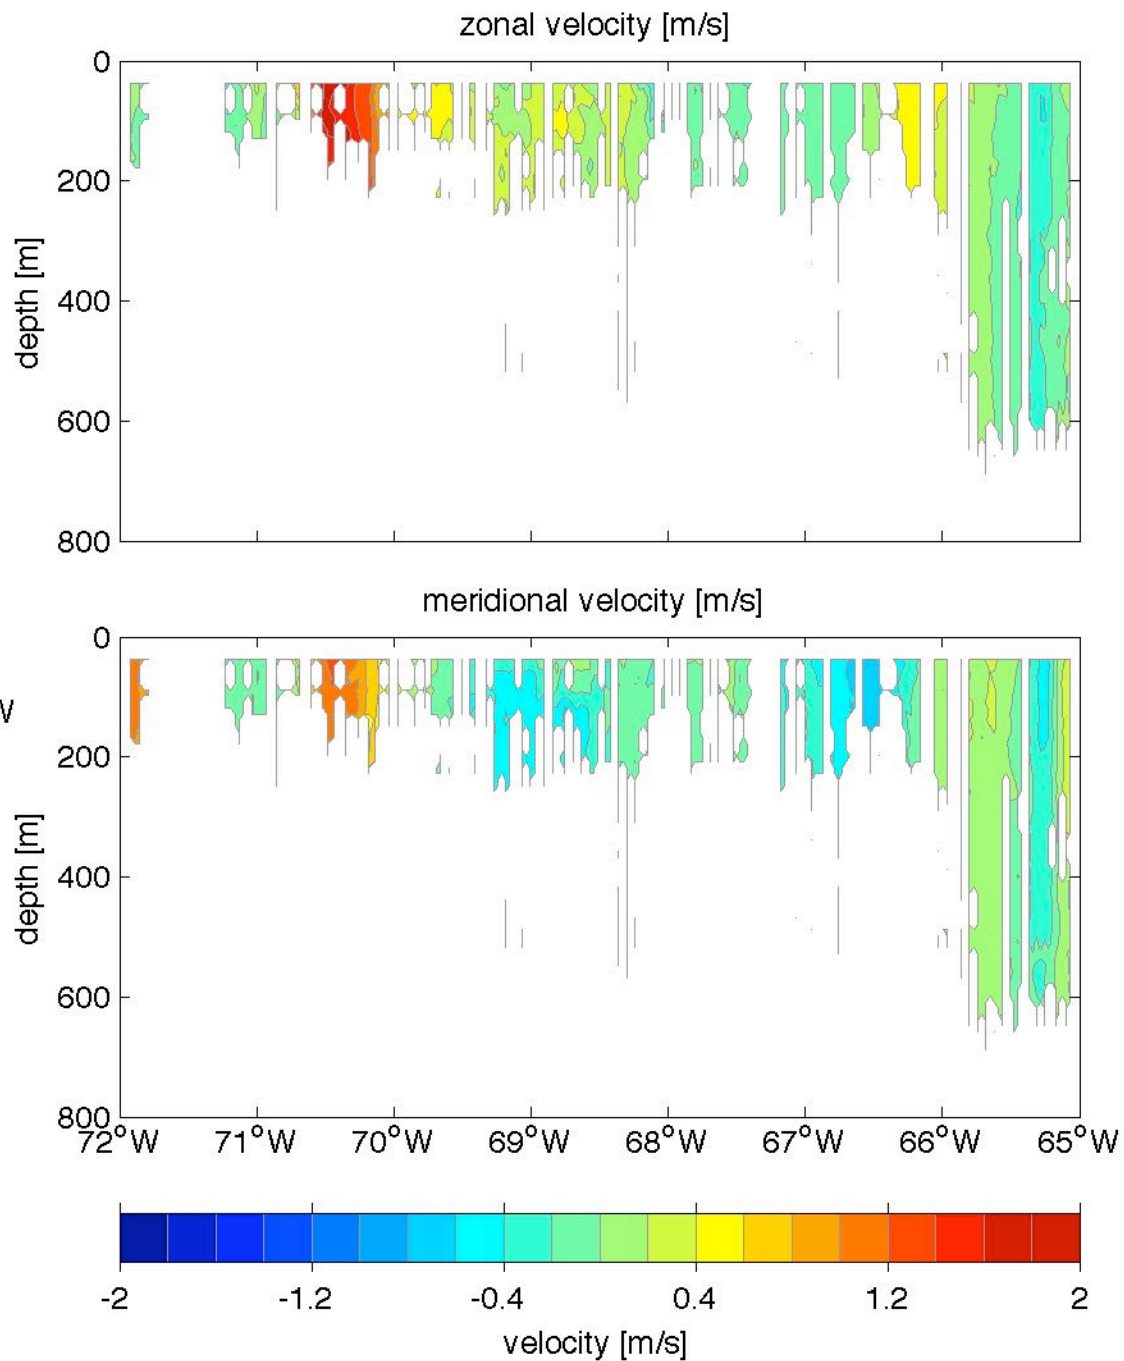

Voyage 1447 outbound
2008/04/26 to 2008/04/27
48 m depth

Voyage 1448 inbound
2008/05/06 to 2008/05/08
48 m depth

Voyage 1448 outbound
2008/05/03 to 2008/05/04
48 m depth

Voyage 1451 inbound
2008/05/27 to 2008/05/29
48 m depth

Voyage 1451 outbound
2008/05/24 to 2008/05/25
48 m depth

Voyage 1452 inbound
2008/06/03 to 2008/06/05
48 m depth

Voyage 1453 inbound
2008/06/10 to 2008/06/12
48 m depth

Voyage 1454 outbound
2008/06/14 to 2008/06/15
48 m depth

Voyage 1455 outbound
2008/06/21 to 2008/06/22
48 m depth

Voyage 1456 outbound
2008/06/28 to 2008/06/29
48 m depth

Voyage 1457 outbound
2008/07/04 to 2008/07/06
48 m depth

Voyage 1458 outbound
2008/07/12 to 2008/07/14
48 m depth

Voyage 1459 inbound
2008/07/22 to 2008/07/24
48 m depth

Voyage 1459 outbound
2008/07/19 to 2008/07/20
48 m depth

Voyage 1460 inbound
2008/07/29 to 2008/07/31
48 m depth

Voyage 1460 outbound
2008/07/26 to 2008/07/27
48 m depth