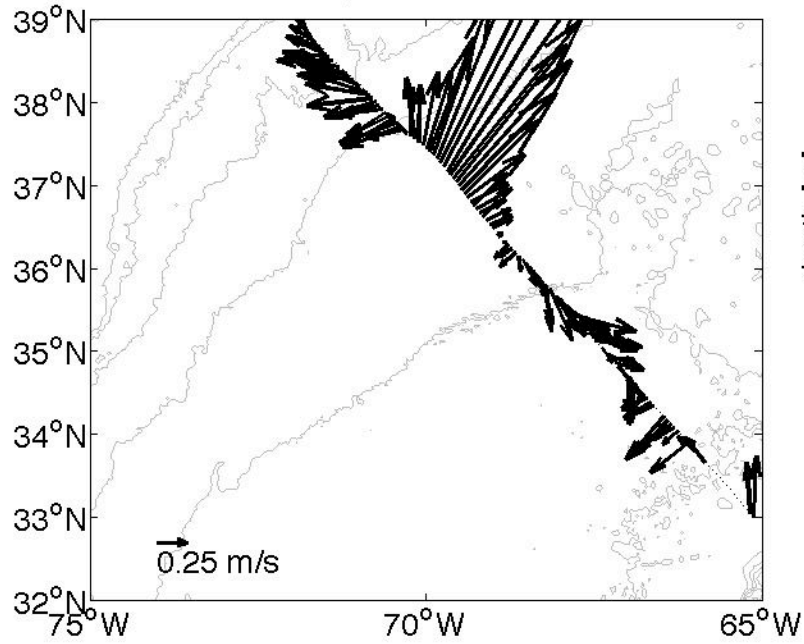

Voyage 1461 inbound
2008/08/05 to 2008/08/07
48 m depth

Voyage 1461 outbound
2008/08/02 to 2008/08/03
48 m depth

Voyage 1462 inbound
2008/08/12 to 2008/08/14
48 m depth

Voyage 1462 outbound
2008/08/09 to 2008/08/10
48 m depth

Voyage 1464 inbound
2008/08/25 to 2008/08/27
48 m depth

Voyage 1465 outbound
2008/08/30 to 2008/08/31
48 m depth

Voyage 1466 inbound
2008/09/09 to 2008/09/11
48 m depth

Voyage 1467 inbound
2008/09/16 to 2008/09/18
48 m depth

Voyage 1467 outbound
2008/09/13 to 2008/09/14
48 m depth

Voyage 1469 inbound
2008/10/01 to 2008/10/02
48 m depth

Voyage 1470 inbound
2008/10/07 to 2008/10/09
48 m depth

Voyage 1470 outbound
2008/10/04 to 2008/10/05
48 m depth