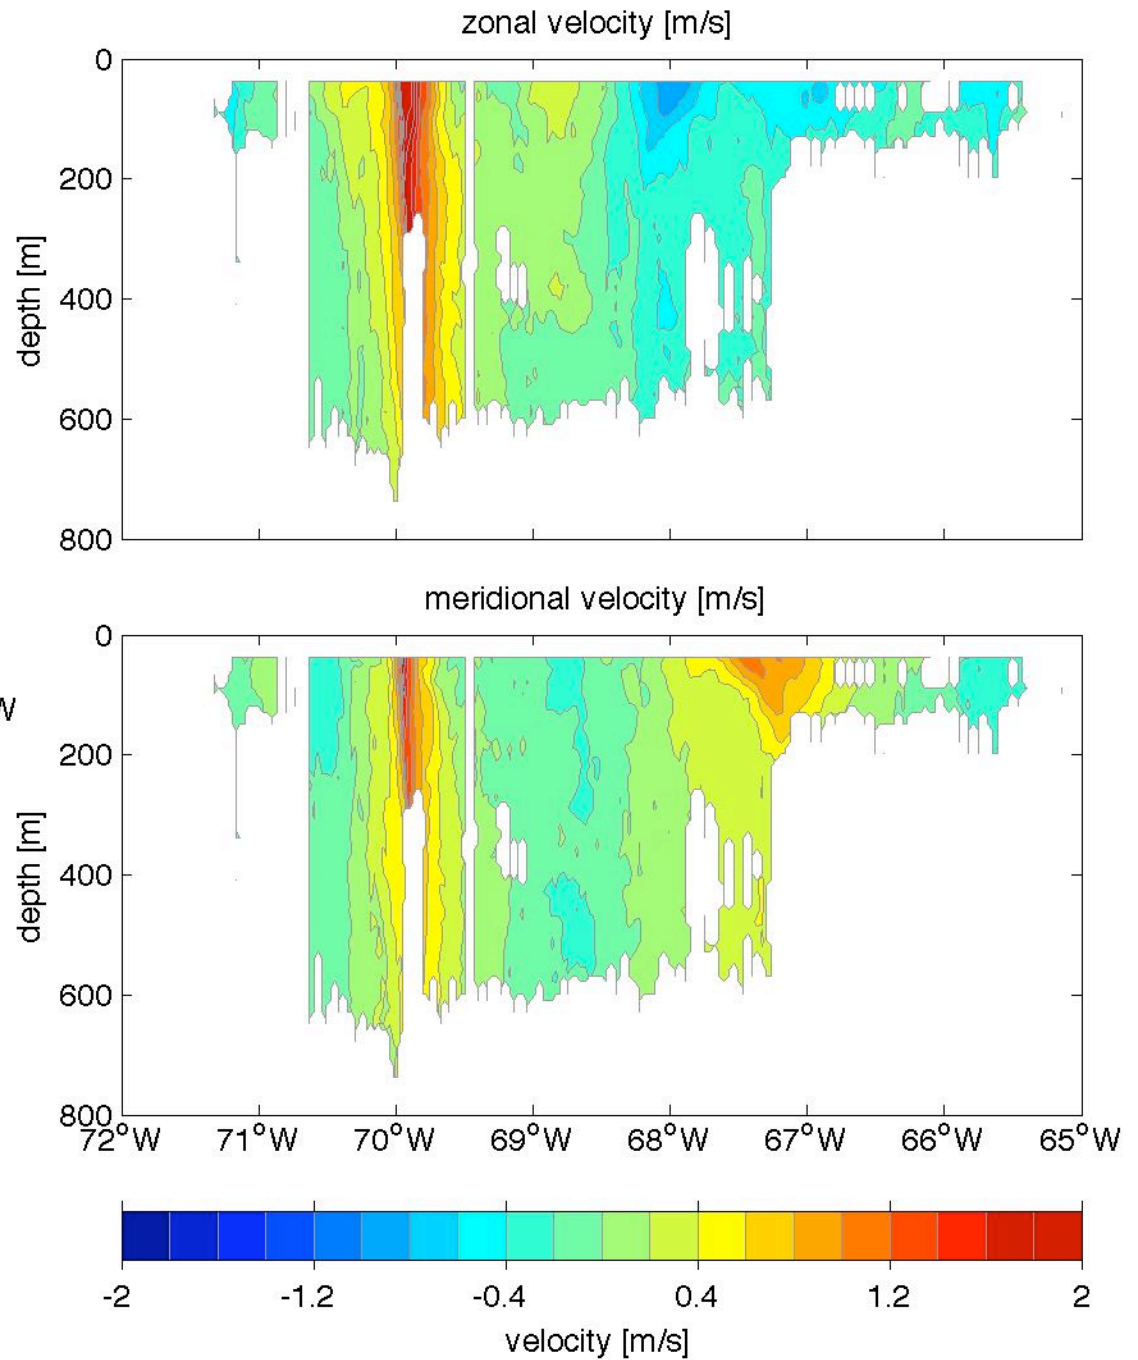

Voyage 1455 outbound
2008/06/21 to 2008/06/22
48 m depth

Voyage 1456 outbound
2008/06/28 to 2008/06/29
48 m depth

Voyage 1457 outbound
2008/07/04 to 2008/07/06
48 m depth

Voyage 1458 outbound
2008/07/12 to 2008/07/14
48 m depth

Voyage 1459 inbound
2008/07/22 to 2008/07/24
48 m depth

Voyage 1459 outbound
2008/07/19 to 2008/07/20
48 m depth

Voyage 1460 inbound
2008/07/29 to 2008/07/31
48 m depth

Voyage 1460 outbound
2008/07/26 to 2008/07/27
48 m depth

Voyage 1461 inbound
2008/08/05 to 2008/08/07
48 m depth

Voyage 1461 outbound
2008/08/02 to 2008/08/03
48 m depth

Voyage 1462 inbound
2008/08/12 to 2008/08/14
48 m depth

Voyage 1462 outbound
2008/08/09 to 2008/08/10
48 m depth