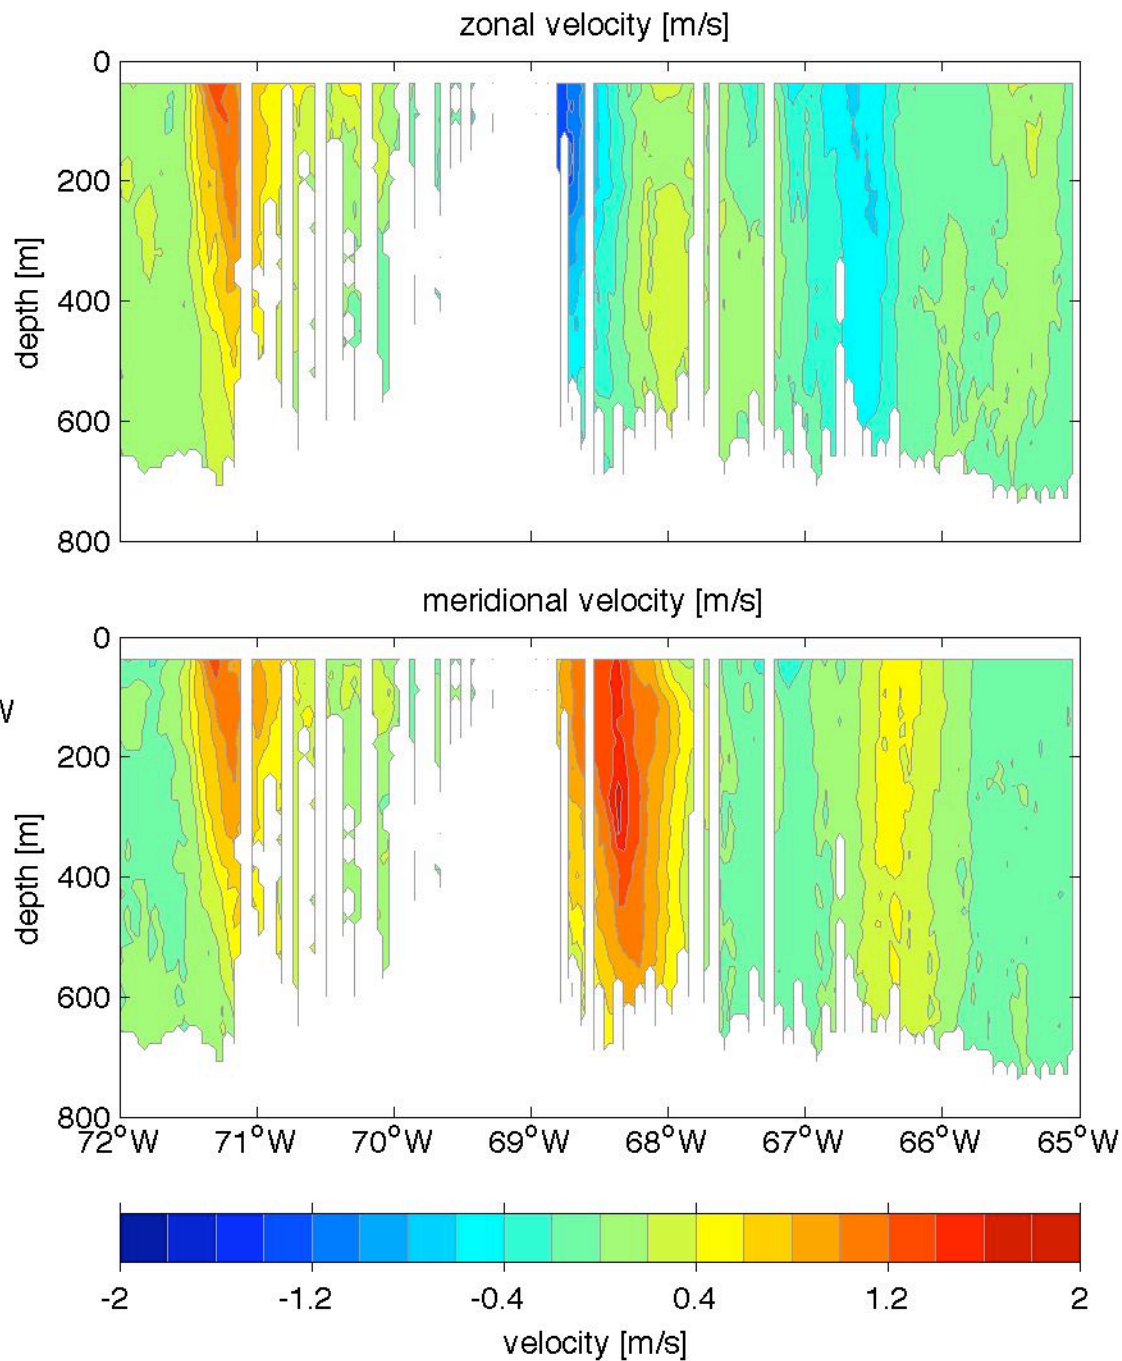

Voyage 1431 inbound
2008/01/08 to 2008/01/10
48 m depth

Voyage 1433 inbound
2008/01/22 to 2008/01/24
48 m depth

Voyage 1434 outbound
2008/01/26 to 2008/01/27
48 m depth

Voyage 1437 outbound
2008/02/16 to 2008/02/17
48 m depth

Voyage 1439 outbound
2008/03/01 to 2008/03/02
48 m depth

Voyage 1441 outbound
2008/03/15 to 2008/03/16
48 m depth

Voyage 1442 outbound
2008/03/23 to 2008/03/24
48 m depth

Voyage 1443 outbound
2008/03/29 to 2008/03/31
48 m depth

Voyage 1444 inbound
2008/04/08 to 2008/04/10
48 m depth

Voyage 1444 outbound
2008/04/05 to 2008/04/06
48 m depth

Voyage 1445 outbound
2008/04/12 to 2008/04/13
48 m depth

Voyage 1446 inbound
2008/04/22 to 2008/04/24
48 m depth