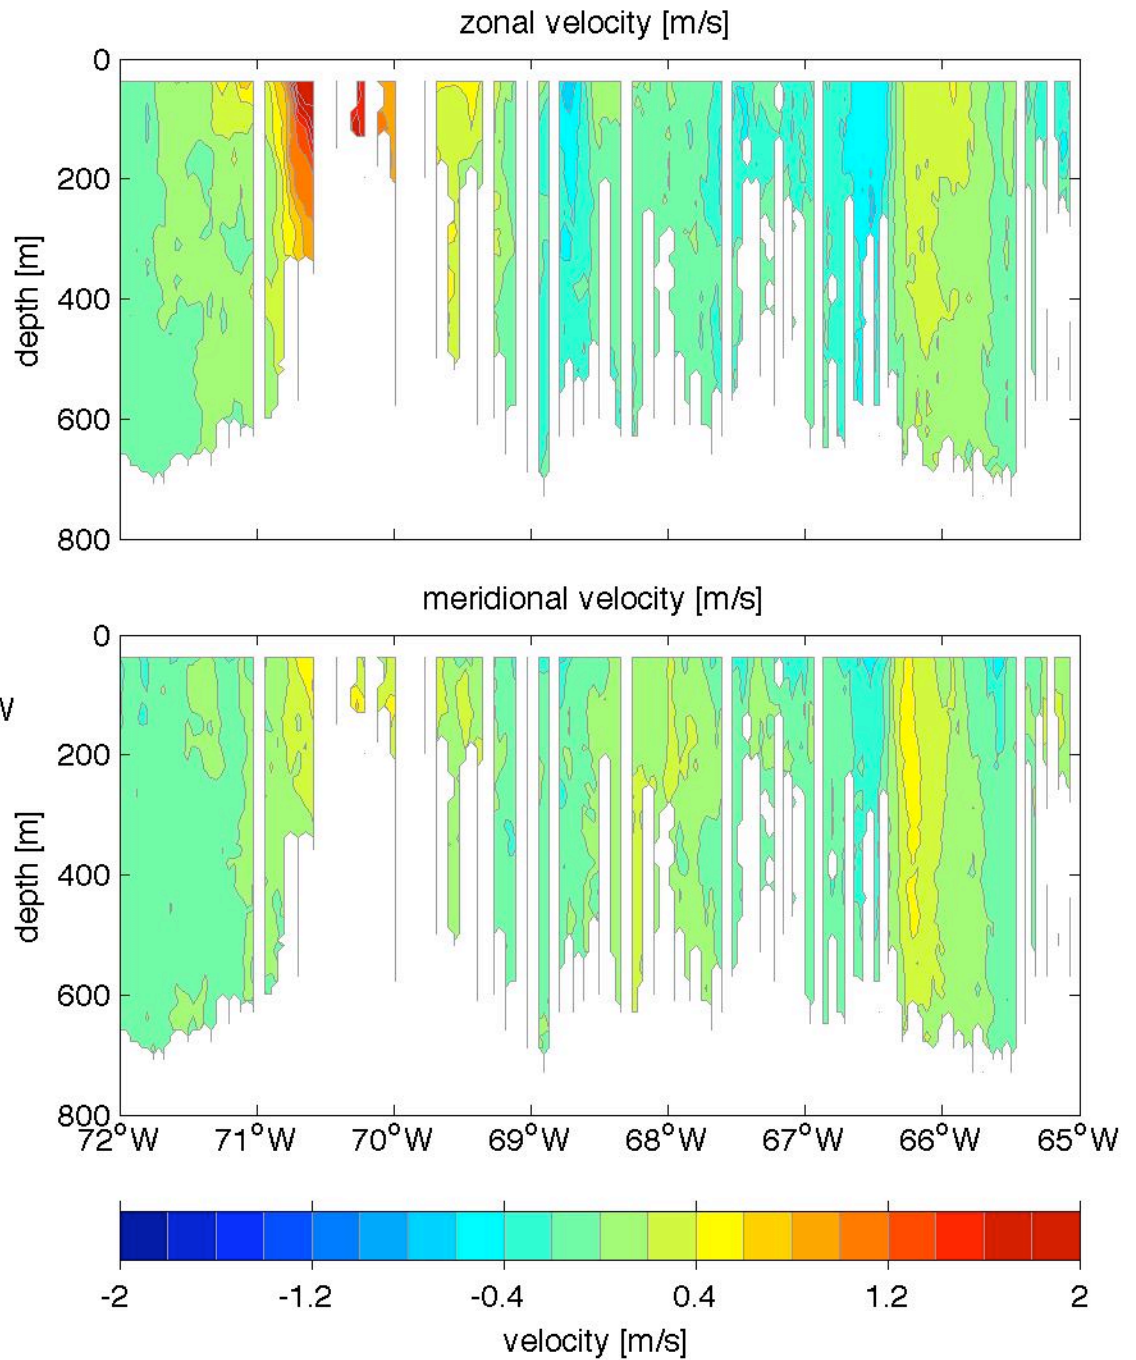

Voyage 1431 inbound
2008/01/08 to 2008/01/10
48 m depth

Voyage 1433 inbound
2008/01/22 to 2008/01/24
48 m depth

Voyage 1434 outbound
2008/01/26 to 2008/01/27
48 m depth

Voyage 1437 outbound
2008/02/16 to 2008/02/17
48 m depth

Voyage 1439 outbound
2008/03/01 to 2008/03/02
48 m depth

Voyage 1441 outbound
2008/03/15 to 2008/03/16
48 m depth

Voyage 1442 outbound
2008/03/23 to 2008/03/24
48 m depth

Voyage 1443 outbound
2008/03/29 to 2008/03/31
48 m depth

Voyage 1444 inbound
2008/04/08 to 2008/04/10
48 m depth

Voyage 1444 outbound
2008/04/05 to 2008/04/06
48 m depth

Voyage 1445 outbound
2008/04/12 to 2008/04/13
48 m depth

Voyage 1446 inbound
2008/04/22 to 2008/04/24
48 m depth