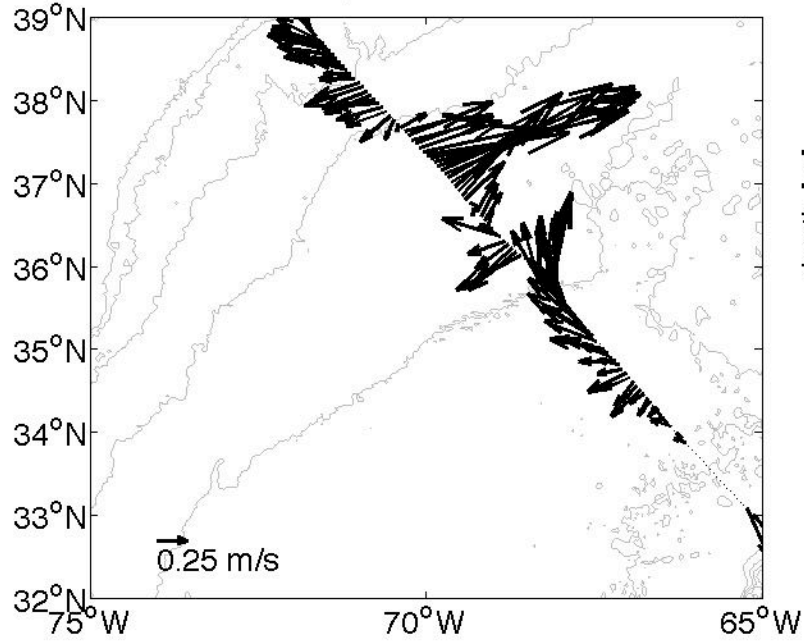

Voyage 1462 inbound
2008/08/12 to 2008/08/14
48 m depth