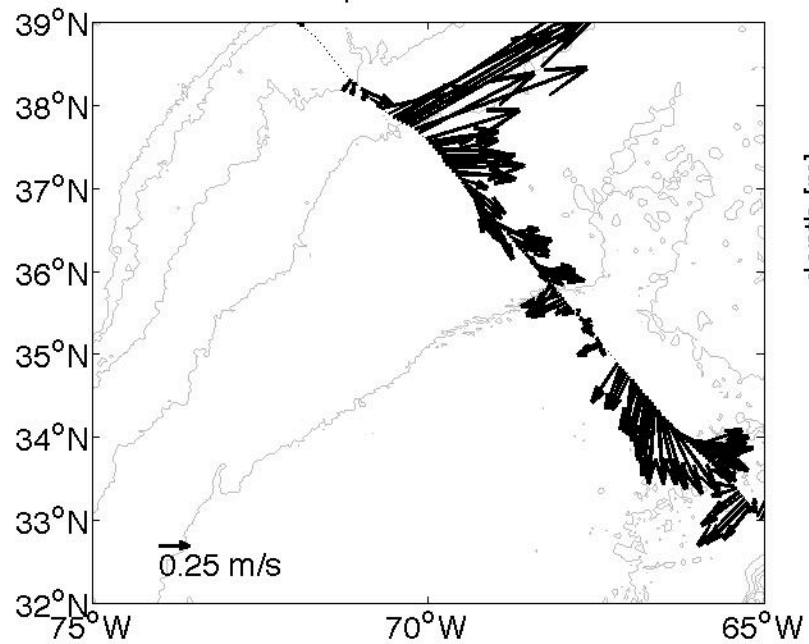

Voyage 1451 outbound
2008/05/24 to 2008/05/25
48 m depth

Voyage 1452 inbound
2008/06/03 to 2008/06/05
48 m depth

Voyage 1453 inbound
2008/06/10 to 2008/06/12
48 m depth

Voyage 1454 outbound
2008/06/14 to 2008/06/15
48 m depth

Voyage 1455 outbound
2008/06/21 to 2008/06/22
48 m depth

Voyage 1456 outbound
2008/06/28 to 2008/06/29
48 m depth

Voyage 1457 outbound
2008/07/04 to 2008/07/06
48 m depth

Voyage 1458 outbound
2008/07/12 to 2008/07/14
48 m depth