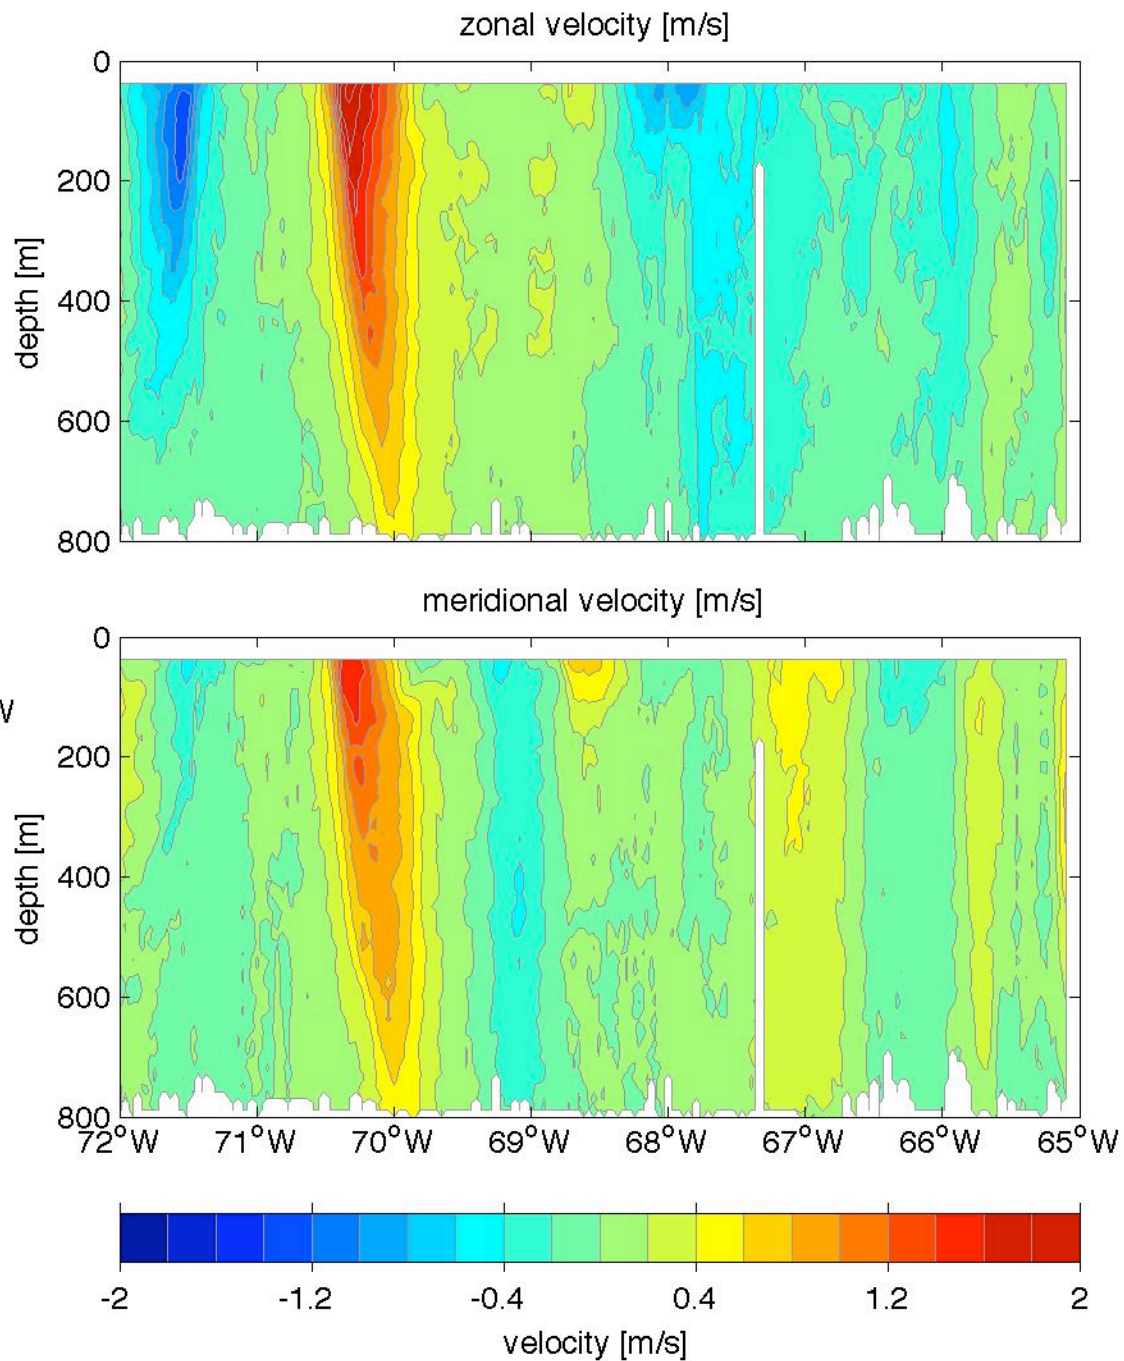

Voyage 1455 outbound
2008/06/21 to 2008/06/22
48 m depth

Voyage 1456 outbound
2008/06/28 to 2008/06/29
48 m depth

Voyage 1457 outbound
2008/07/04 to 2008/07/06
48 m depth

Voyage 1458 outbound
2008/07/12 to 2008/07/14
48 m depth

Voyage 1459 inbound
2008/07/22 to 2008/07/24
48 m depth

Voyage 1459 outbound
2008/07/19 to 2008/07/20
48 m depth

Voyage 1460 inbound
2008/07/29 to 2008/07/31
48 m depth

Voyage 1460 outbound
2008/07/26 to 2008/07/27
48 m depth

Voyage 1461 inbound
2008/08/05 to 2008/08/07
48 m depth

Voyage 1461 outbound
2008/08/02 to 2008/08/03
48 m depth

Voyage 1462 inbound
2008/08/12 to 2008/08/14
48 m depth

Voyage 1462 outbound
2008/08/09 to 2008/08/10
48 m depth

Voyage 1464 inbound
2008/08/25 to 2008/08/27
48 m depth

Voyage 1465 outbound
2008/08/30 to 2008/08/31
48 m depth

Voyage 1466 inbound
2008/09/09 to 2008/09/11
48 m depth

Voyage 1467 inbound
2008/09/16 to 2008/09/18
48 m depth