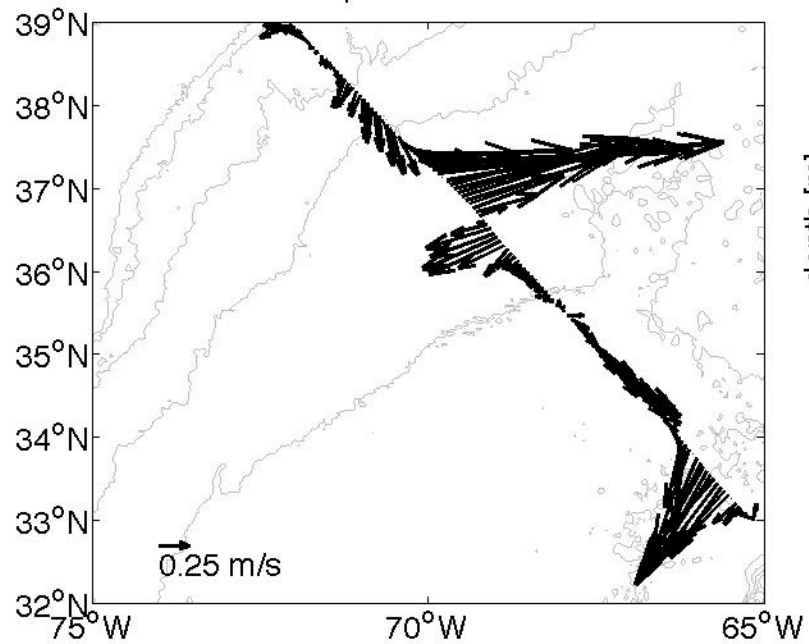

Voyage 1461 inbound
2008/08/05 to 2008/08/07
48 m depth

Voyage 1461 outbound
2008/08/02 to 2008/08/03
48 m depth

Voyage 1462 inbound
2008/08/12 to 2008/08/14
48 m depth

Voyage 1462 outbound
2008/08/09 to 2008/08/10
48 m depth

Voyage 1464 inbound
2008/08/25 to 2008/08/27
48 m depth

Voyage 1465 outbound
2008/08/30 to 2008/08/31
48 m depth

Voyage 1466 inbound
2008/09/09 to 2008/09/11
48 m depth

Voyage 1467 inbound
2008/09/16 to 2008/09/18
48 m depth