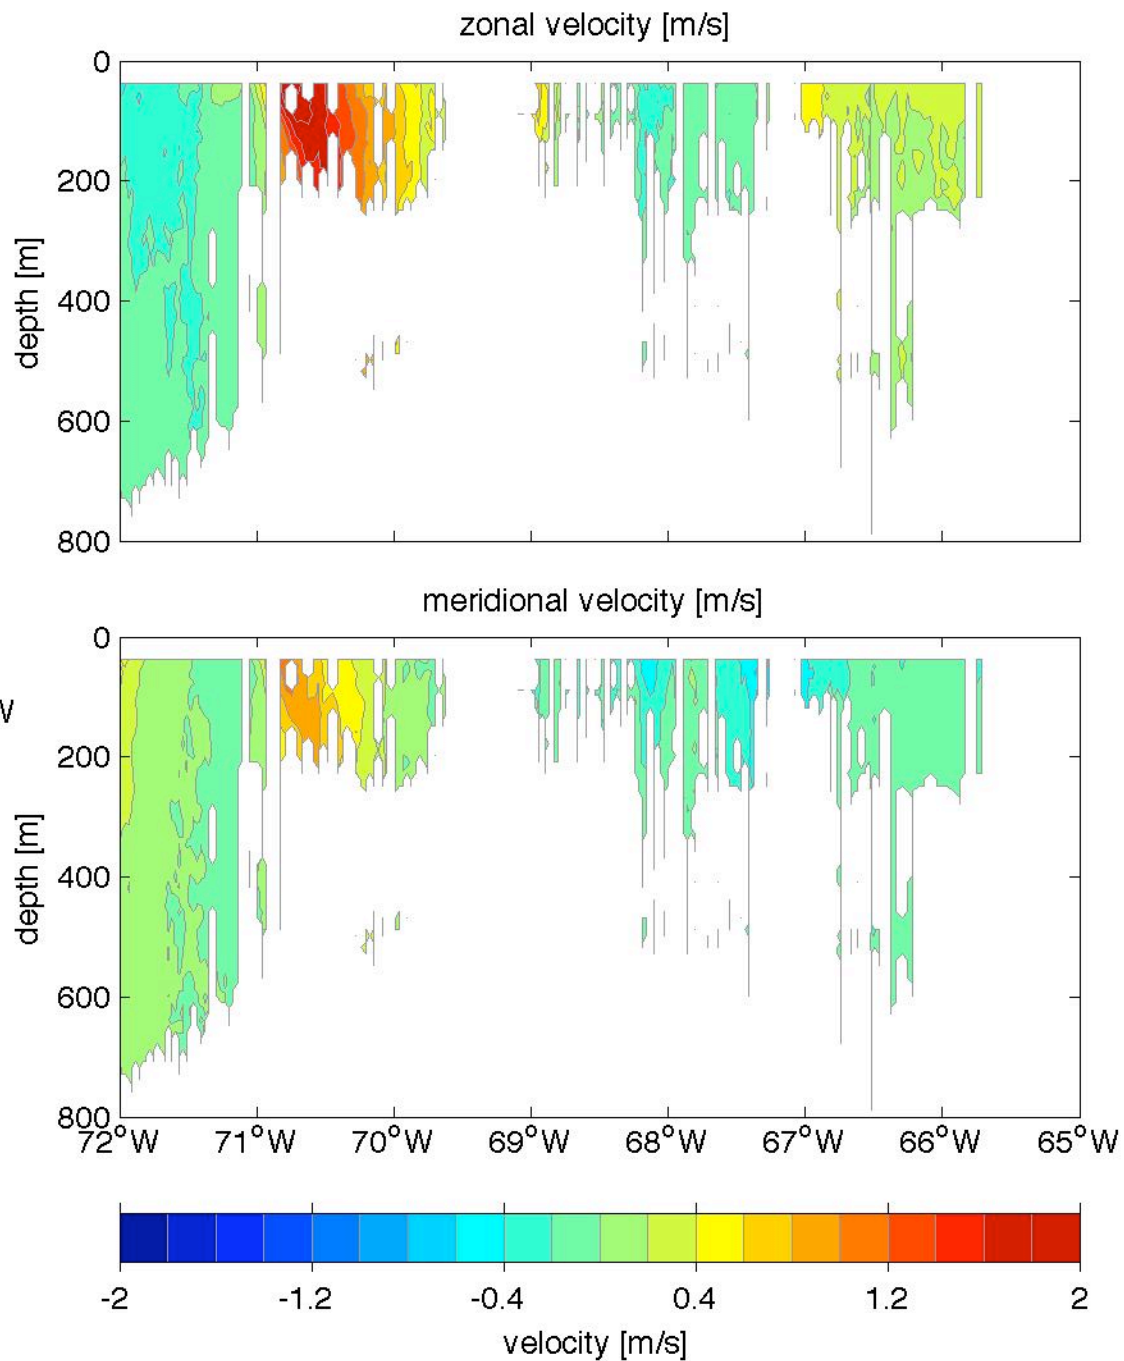

Voyage 1451 outbound
2008/05/24 to 2008/05/25
48 m depth

Voyage 1452 inbound
2008/06/03 to 2008/06/05
48 m depth

Voyage 1453 inbound
2008/06/10 to 2008/06/12
48 m depth

Voyage 1454 outbound
2008/06/14 to 2008/06/15
48 m depth

Voyage 1455 outbound
2008/06/21 to 2008/06/22
48 m depth

Voyage 1456 outbound
2008/06/28 to 2008/06/29
48 m depth

Voyage 1457 outbound
2008/07/04 to 2008/07/06
48 m depth

Voyage 1458 outbound
2008/07/12 to 2008/07/14
48 m depth

Voyage 1459 inbound
2008/07/22 to 2008/07/24
48 m depth

Voyage 1459 outbound
2008/07/19 to 2008/07/20
48 m depth

Voyage 1460 inbound
2008/07/29 to 2008/07/31
48 m depth

Voyage 1460 outbound
2008/07/26 to 2008/07/27
48 m depth

Voyage 1461 inbound
2008/08/05 to 2008/08/07
48 m depth

Voyage 1461 outbound
2008/08/02 to 2008/08/03
48 m depth

Voyage 1462 inbound
2008/08/12 to 2008/08/14
48 m depth

Voyage 1462 outbound
2008/08/09 to 2008/08/10
48 m depth