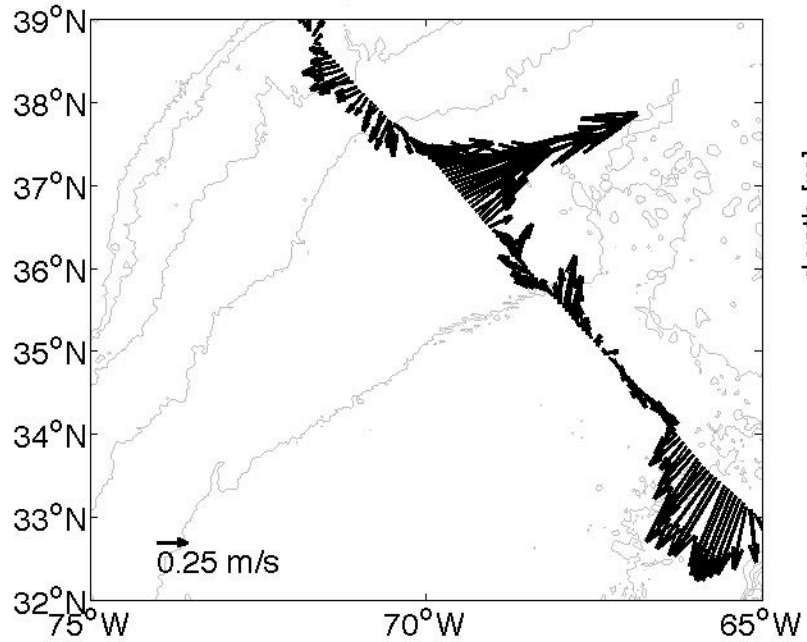

Voyage 1461 inbound
2008/08/05 to 2008/08/07
48 m depth

Voyage 1461 outbound
2008/08/02 to 2008/08/03
48 m depth

Voyage 1462 inbound
2008/08/12 to 2008/08/14
48 m depth

Voyage 1462 outbound
2008/08/09 to 2008/08/10
48 m depth

Voyage 1464 inbound
2008/08/25 to 2008/08/27
48 m depth

Voyage 1465 outbound
2008/08/30 to 2008/08/31
48 m depth

Voyage 1466 inbound
2008/09/09 to 2008/09/11
48 m depth

Voyage 1467 inbound
2008/09/16 to 2008/09/18
48 m depth