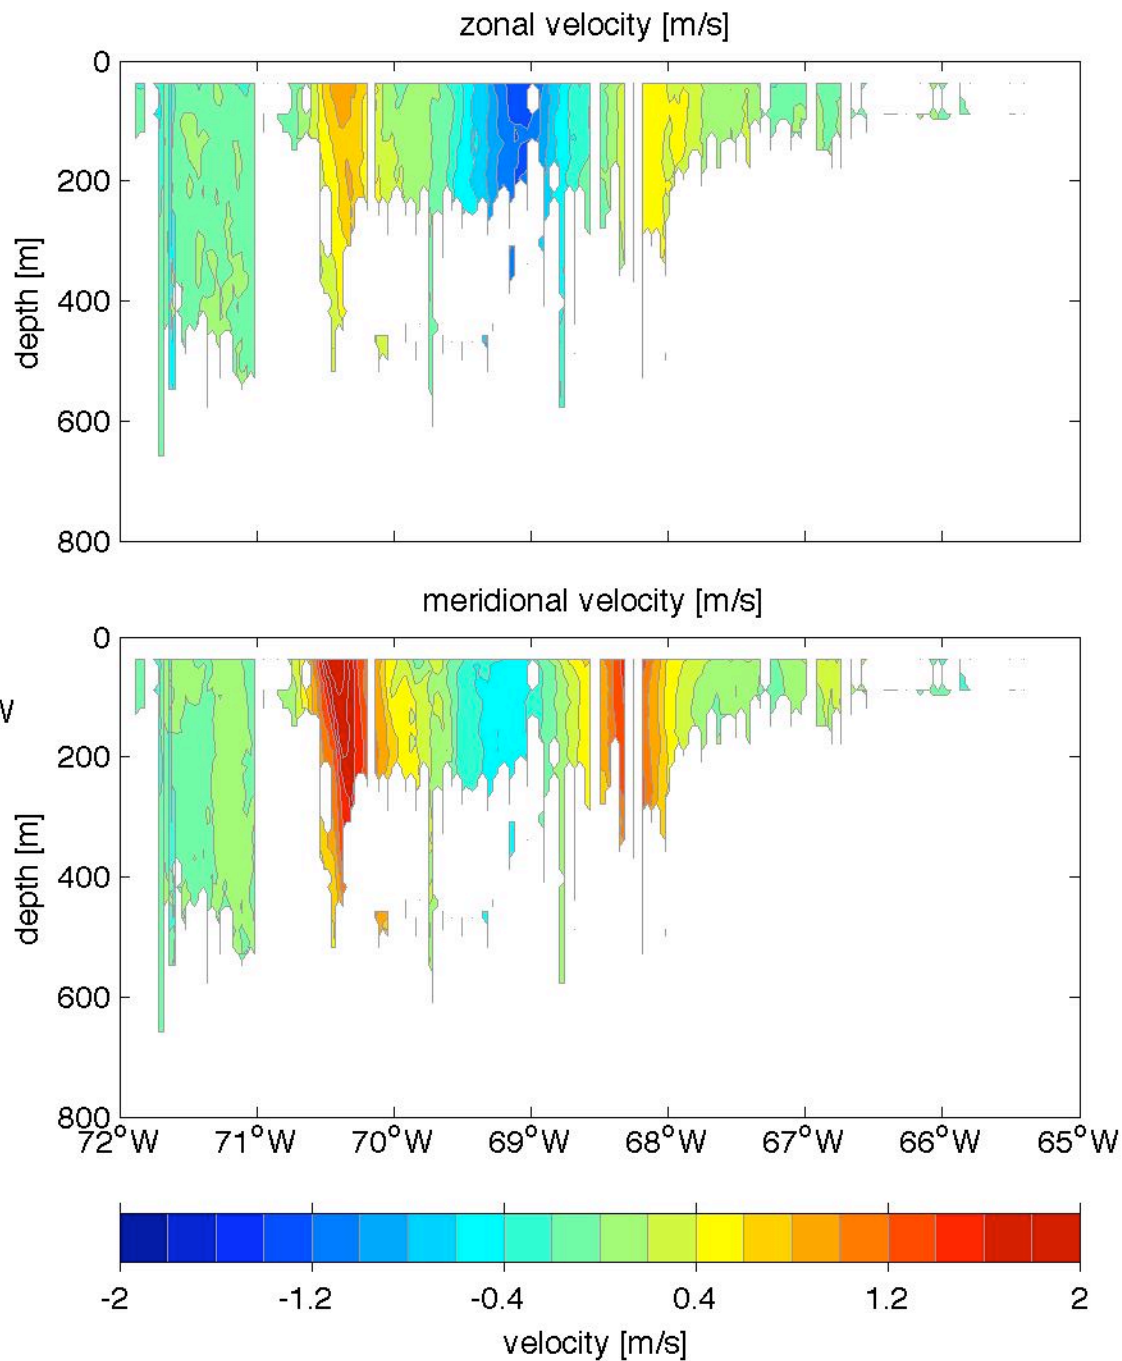

Voyage 1439 outbound
2008/03/01 to 2008/03/02
48 m depth

Voyage 1441 outbound
2008/03/15 to 2008/03/16
48 m depth

Voyage 1442 outbound
2008/03/23 to 2008/03/24
48 m depth

Voyage 1443 outbound
2008/03/29 to 2008/03/31
48 m depth

Voyage 1444 inbound
2008/04/08 to 2008/04/10
48 m depth

Voyage 1444 outbound
2008/04/05 to 2008/04/06
48 m depth

Voyage 1445 outbound
2008/04/12 to 2008/04/13
48 m depth

Voyage 1446 inbound
2008/04/22 to 2008/04/24
48 m depth

Voyage 1447 outbound
2008/04/26 to 2008/04/27
48 m depth

Voyage 1448 inbound
2008/05/06 to 2008/05/08
48 m depth

Voyage 1448 outbound
2008/05/03 to 2008/05/04
48 m depth

Voyage 1451 inbound
2008/05/27 to 2008/05/29
48 m depth