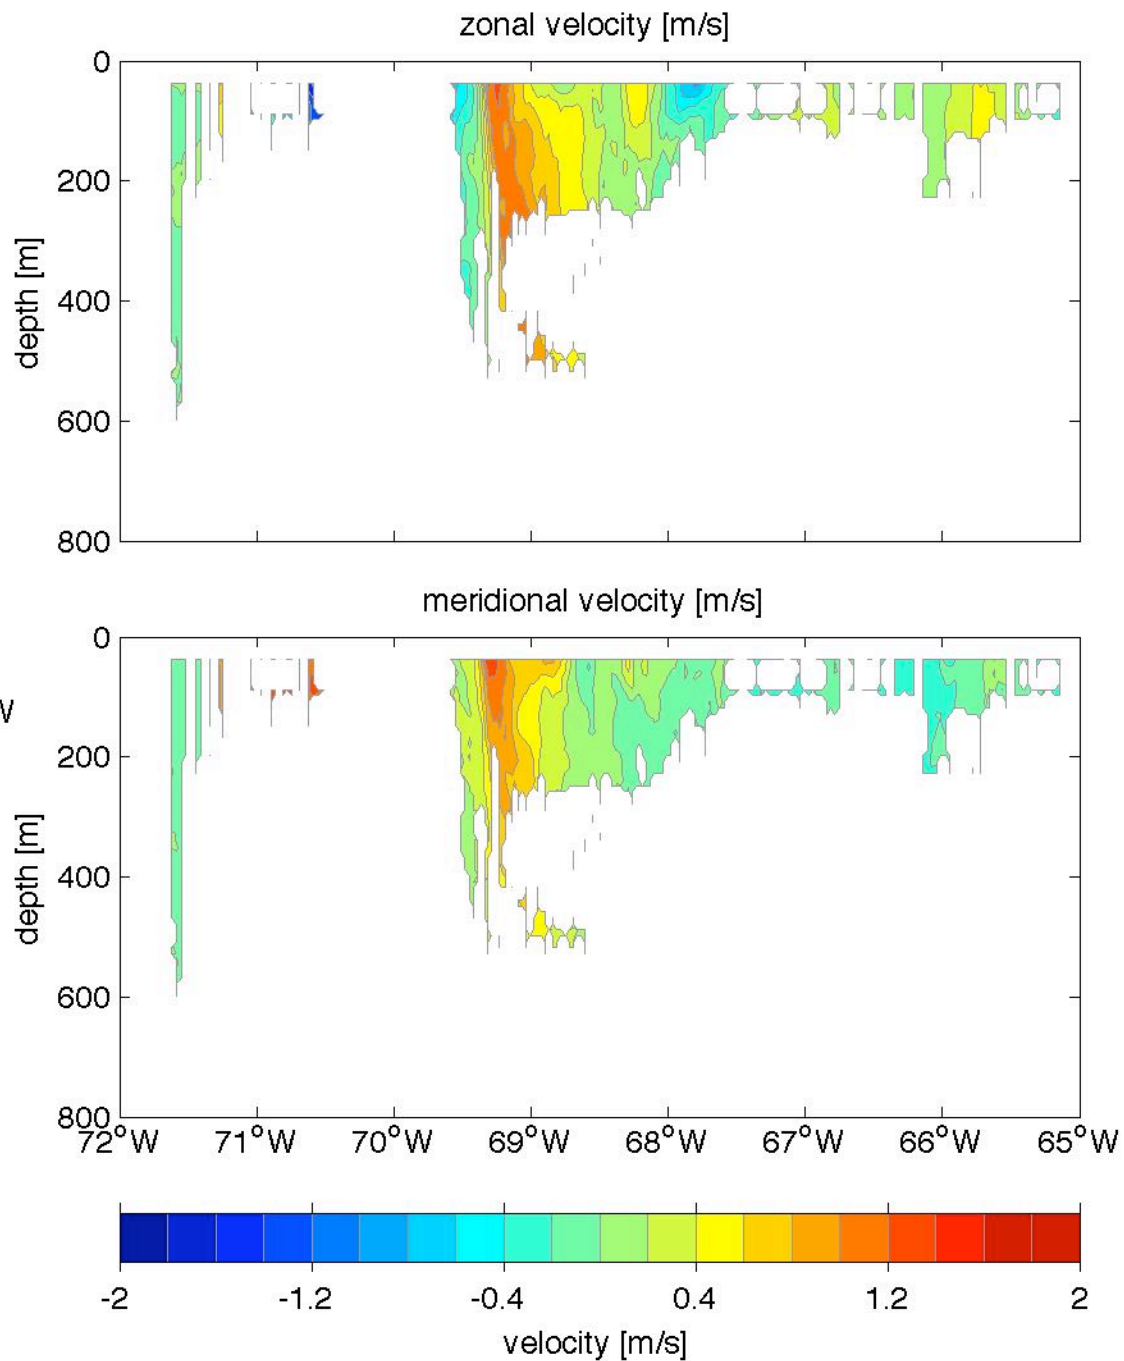

Voyage 1444 inbound
2008/04/08 to 2008/04/10
48 m depth

Voyage 1444 outbound
2008/04/05 to 2008/04/06
48 m depth

Voyage 1445 outbound
2008/04/12 to 2008/04/13
48 m depth

Voyage 1446 inbound
2008/04/22 to 2008/04/24
48 m depth

Voyage 1447 outbound
2008/04/26 to 2008/04/27
48 m depth

Voyage 1448 inbound
2008/05/06 to 2008/05/08
48 m depth

Voyage 1448 outbound
2008/05/03 to 2008/05/04
48 m depth

Voyage 1451 inbound
2008/05/27 to 2008/05/29
48 m depth

Voyage 1451 outbound
2008/05/24 to 2008/05/25
48 m depth

Voyage 1452 inbound
2008/06/03 to 2008/06/05
48 m depth

Voyage 1453 inbound
2008/06/10 to 2008/06/12
48 m depth

Voyage 1454 outbound
2008/06/14 to 2008/06/15
48 m depth

Voyage 1455 outbound
2008/06/21 to 2008/06/22
48 m depth

Voyage 1456 outbound
2008/06/28 to 2008/06/29
48 m depth

Voyage 1457 outbound
2008/07/04 to 2008/07/06
48 m depth

Voyage 1458 outbound
2008/07/12 to 2008/07/14
48 m depth