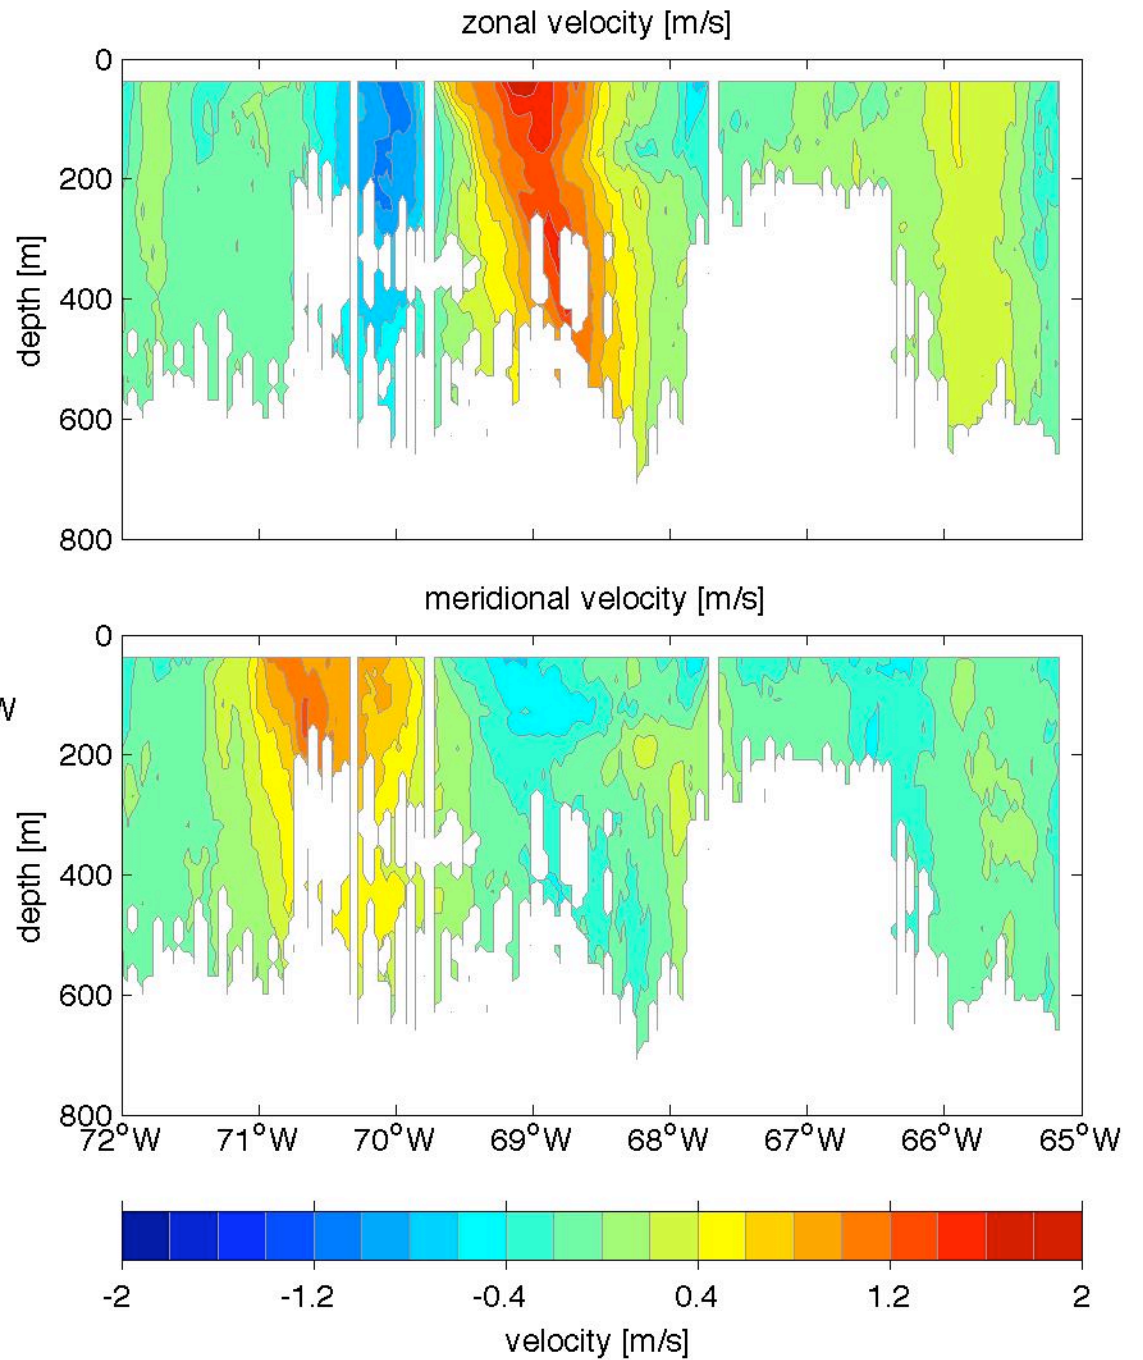

Voyage 1447 outbound
2008/04/26 to 2008/04/27
48 m depth

Voyage 1448 inbound
2008/05/06 to 2008/05/08
48 m depth

Voyage 1448 outbound
2008/05/03 to 2008/05/04
48 m depth

Voyage 1451 inbound
2008/05/27 to 2008/05/29
48 m depth

Voyage 1451 outbound
2008/05/24 to 2008/05/25
48 m depth

Voyage 1452 inbound
2008/06/03 to 2008/06/05
48 m depth

Voyage 1453 inbound
2008/06/10 to 2008/06/12
48 m depth

Voyage 1454 outbound
2008/06/14 to 2008/06/15
48 m depth