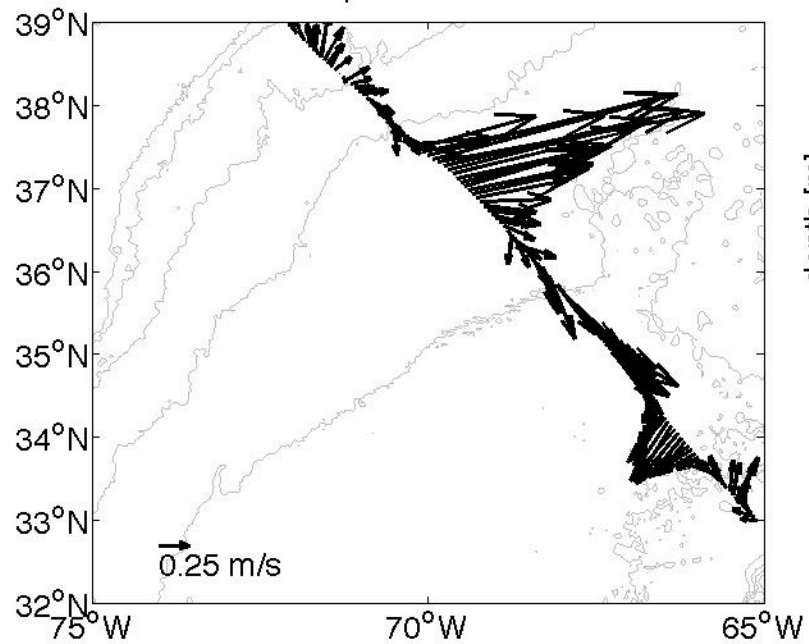

Voyage 1464 inbound
2008/08/25 to 2008/08/27
48 m depth

Voyage 1465 outbound
2008/08/30 to 2008/08/31
48 m depth

Voyage 1466 inbound
2008/09/09 to 2008/09/11
48 m depth

Voyage 1467 inbound
2008/09/16 to 2008/09/18
48 m depth

Voyage 1467 outbound
2008/09/13 to 2008/09/14
48 m depth

Voyage 1469 inbound
2008/10/01 to 2008/10/02
48 m depth

Voyage 1470 inbound
2008/10/07 to 2008/10/09
48 m depth

Voyage 1470 outbound
2008/10/04 to 2008/10/05
48 m depth