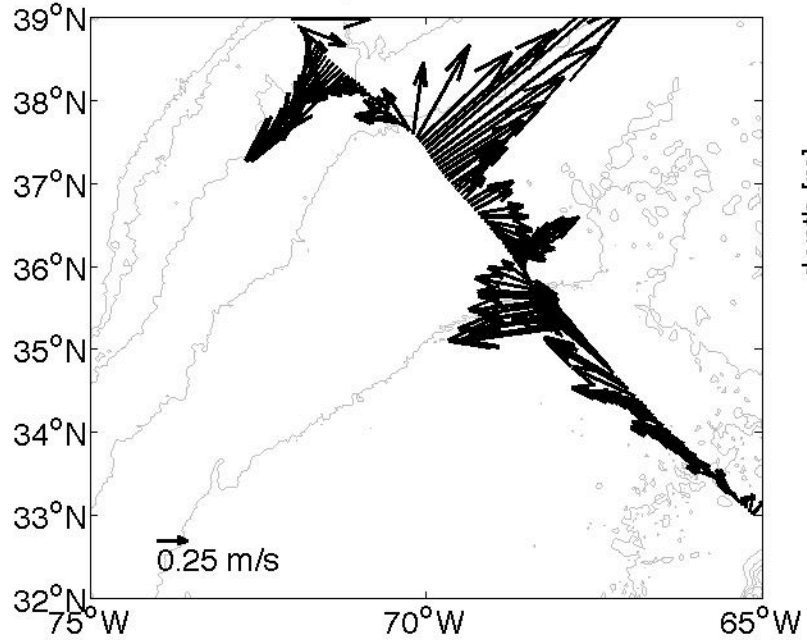

Voyage 1460 inbound
2008/07/29 to 2008/07/31
48 m depth