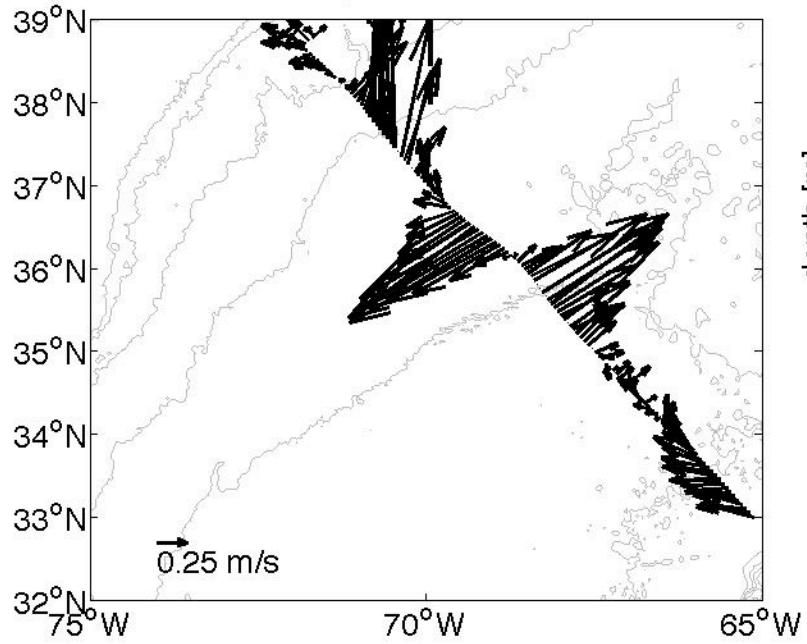

Voyage 1444 inbound
2008/04/08 to 2008/04/10
48 m depth

Voyage 1444 outbound
2008/04/05 to 2008/04/06
48 m depth

Voyage 1445 outbound
2008/04/12 to 2008/04/13
48 m depth

Voyage 1446 inbound
2008/04/22 to 2008/04/24
48 m depth