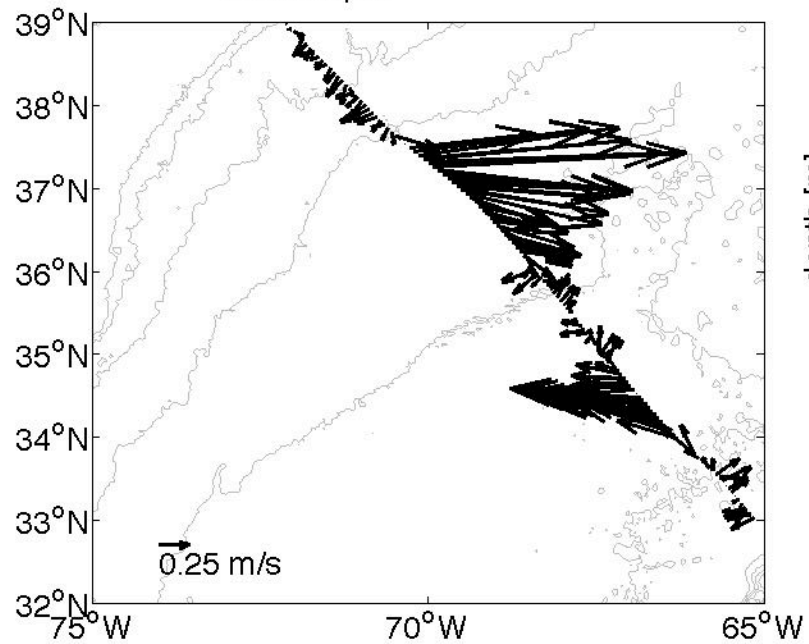

Voyage 1464 inbound
2008/08/25 to 2008/08/27
48 m depth

Voyage 1465 outbound
2008/08/30 to 2008/08/31
48 m depth

Voyage 1466 inbound
2008/09/09 to 2008/09/11
48 m depth

Voyage 1467 inbound
2008/09/16 to 2008/09/18
48 m depth

Voyage 1467 outbound
2008/09/13 to 2008/09/14
48 m depth

Voyage 1469 inbound
2008/10/01 to 2008/10/02
48 m depth

Voyage 1470 inbound
2008/10/07 to 2008/10/09
48 m depth

Voyage 1470 outbound
2008/10/04 to 2008/10/05
48 m depth

Voyage 1471 outbound
2008/10/11 to 2008/10/12
48 m depth

Voyage 1473 outbound
2008/10/25 to 2008/10/26
48 m depth