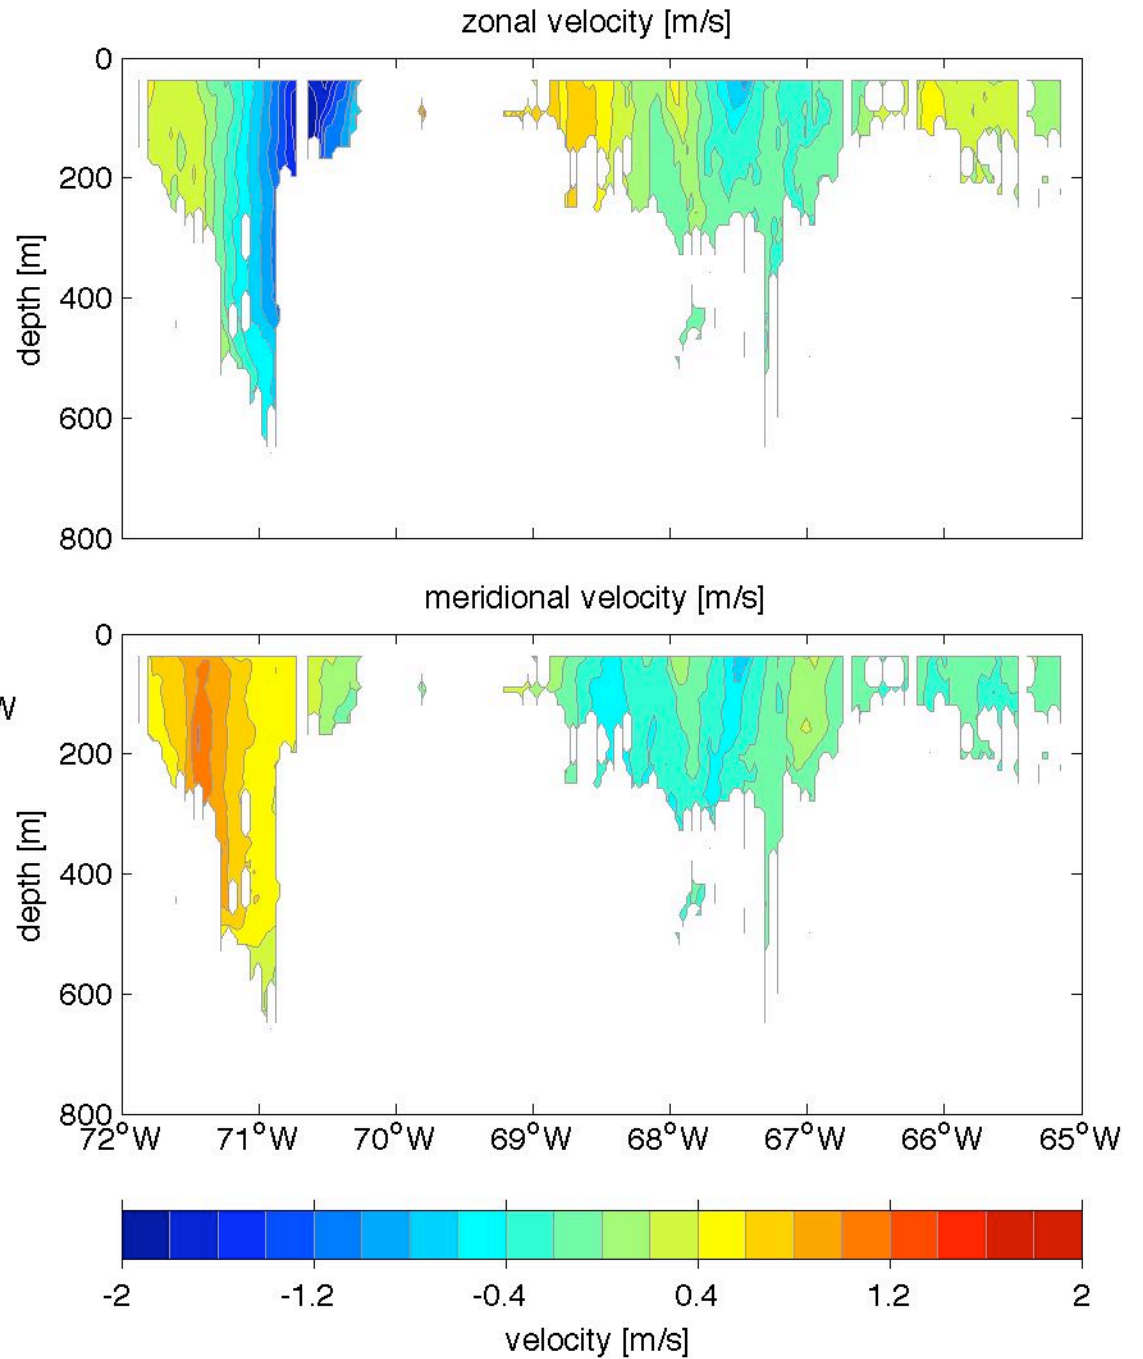

Voyage 1447 outbound
2008/04/26 to 2008/04/27
48 m depth

Voyage 1448 inbound
2008/05/06 to 2008/05/08
48 m depth

Voyage 1448 outbound
2008/05/03 to 2008/05/04
48 m depth

Voyage 1451 inbound
2008/05/27 to 2008/05/29
48 m depth

Voyage 1451 outbound
2008/05/24 to 2008/05/25
48 m depth

Voyage 1452 inbound
2008/06/03 to 2008/06/05
48 m depth

Voyage 1453 inbound
2008/06/10 to 2008/06/12
48 m depth

Voyage 1454 outbound
2008/06/14 to 2008/06/15
48 m depth

Voyage 1455 outbound
2008/06/21 to 2008/06/22
48 m depth

Voyage 1456 outbound
2008/06/28 to 2008/06/29
48 m depth

Voyage 1457 outbound
2008/07/04 to 2008/07/06
48 m depth

Voyage 1458 outbound
2008/07/12 to 2008/07/14
48 m depth