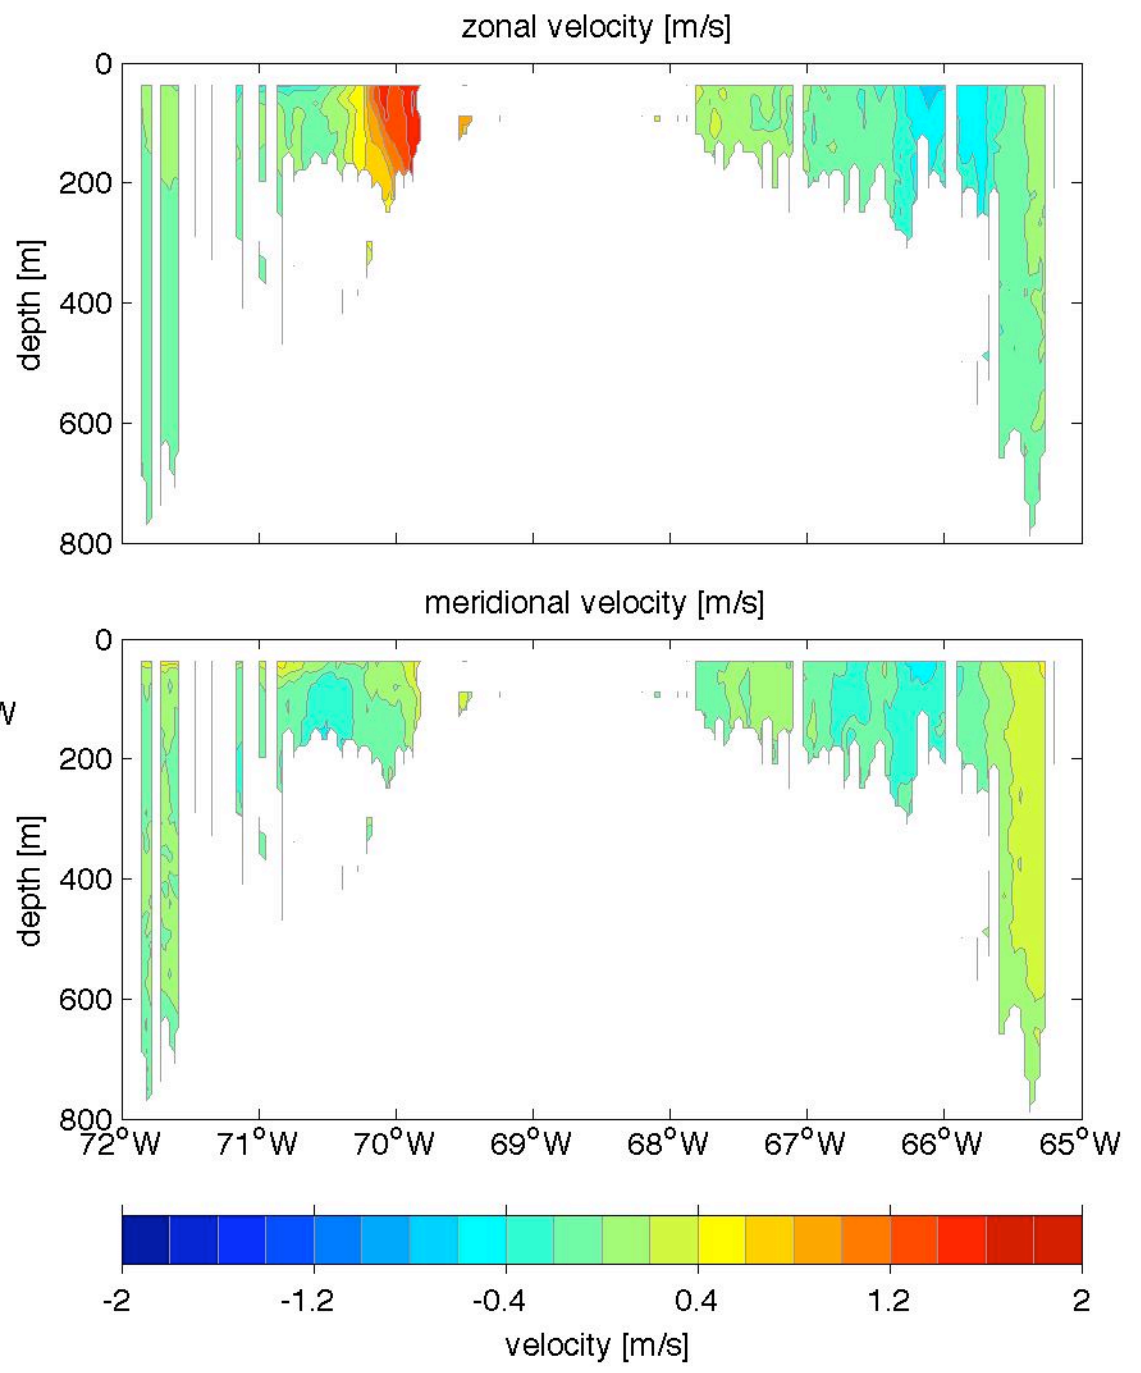

Voyage 1459 inbound
2008/07/22 to 2008/07/24
48 m depth

Voyage 1459 outbound
2008/07/19 to 2008/07/20
48 m depth

Voyage 1460 inbound
2008/07/29 to 2008/07/31
48 m depth

Voyage 1460 outbound
2008/07/26 to 2008/07/27
48 m depth

Voyage 1461 inbound
2008/08/05 to 2008/08/07
48 m depth

Voyage 1461 outbound
2008/08/02 to 2008/08/03
48 m depth

Voyage 1462 inbound
2008/08/12 to 2008/08/14
48 m depth

Voyage 1462 outbound
2008/08/09 to 2008/08/10
48 m depth

Voyage 1464 inbound
2008/08/25 to 2008/08/27
48 m depth

Voyage 1465 outbound
2008/08/30 to 2008/08/31
48 m depth

Voyage 1466 inbound
2008/09/09 to 2008/09/11
48 m depth

Voyage 1467 inbound
2008/09/16 to 2008/09/18
48 m depth

Voyage 1467 outbound
2008/09/13 to 2008/09/14
48 m depth

Voyage 1469 inbound
2008/10/01 to 2008/10/02
48 m depth

Voyage 1470 inbound
2008/10/07 to 2008/10/09
48 m depth

Voyage 1470 outbound
2008/10/04 to 2008/10/05
48 m depth