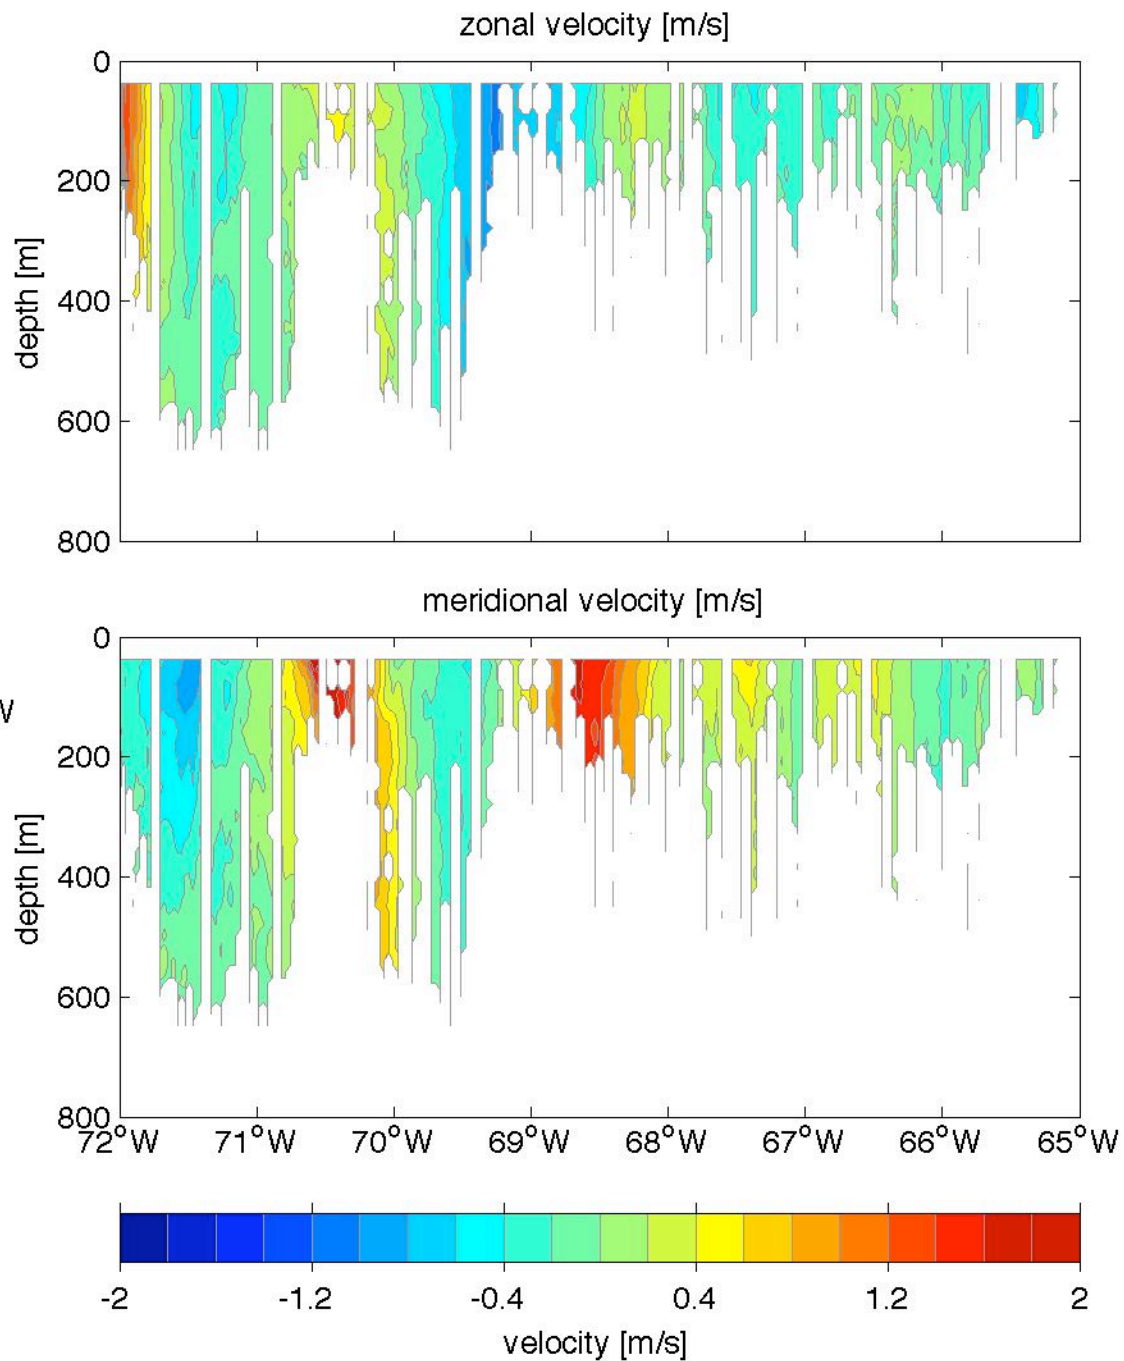

Voyage 1431 inbound
2008/01/08 to 2008/01/10
48 m depth

Voyage 1433 inbound
2008/01/22 to 2008/01/24
48 m depth

Voyage 1434 outbound
2008/01/26 to 2008/01/27
48 m depth

Voyage 1437 outbound
2008/02/16 to 2008/02/17
48 m depth

Voyage 1439 outbound
2008/03/01 to 2008/03/02
48 m depth

Voyage 1441 outbound
2008/03/15 to 2008/03/16
48 m depth

Voyage 1442 outbound
2008/03/23 to 2008/03/24
48 m depth

Voyage 1443 outbound
2008/03/29 to 2008/03/31
48 m depth

Voyage 1444 inbound
2008/04/08 to 2008/04/10
48 m depth

Voyage 1444 outbound
2008/04/05 to 2008/04/06
48 m depth

Voyage 1445 outbound
2008/04/12 to 2008/04/13
48 m depth

Voyage 1446 inbound
2008/04/22 to 2008/04/24
48 m depth