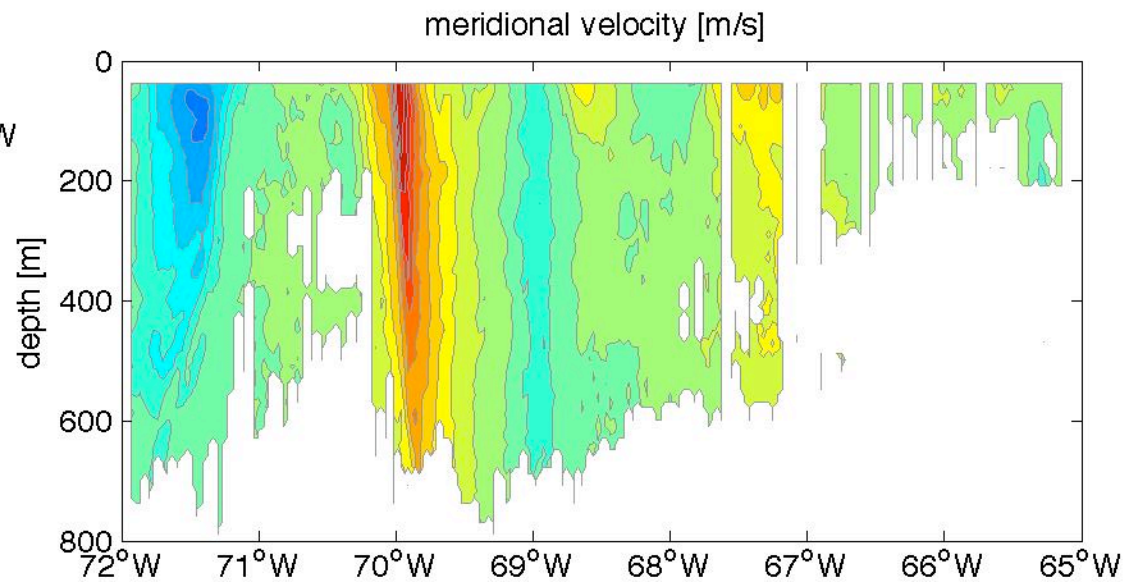

Voyage 1455 outbound
2008/06/21 to 2008/06/22
48 m depth

Voyage 1456 outbound
2008/06/28 to 2008/06/29
48 m depth

Voyage 1457 outbound
2008/07/04 to 2008/07/06
48 m depth

Voyage 1458 outbound
2008/07/12 to 2008/07/14
48 m depth

Voyage 1459 inbound
2008/07/22 to 2008/07/24
48 m depth

Voyage 1459 outbound
2008/07/19 to 2008/07/20
48 m depth

Voyage 1460 inbound
2008/07/29 to 2008/07/31
48 m depth

Voyage 1460 outbound
2008/07/26 to 2008/07/27
48 m depth