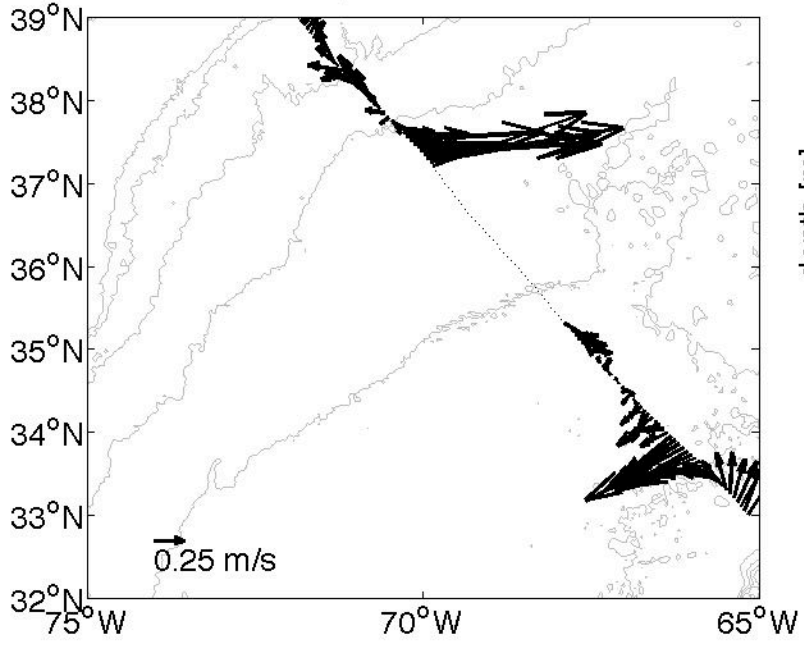

Voyage 1461 inbound
2008/08/05 to 2008/08/07
48 m depth

Voyage 1461 outbound
2008/08/02 to 2008/08/03
48 m depth

Voyage 1462 inbound
2008/08/12 to 2008/08/14
48 m depth

Voyage 1462 outbound
2008/08/09 to 2008/08/10
48 m depth

Voyage 1464 inbound
2008/08/25 to 2008/08/27
48 m depth

Voyage 1465 outbound
2008/08/30 to 2008/08/31
48 m depth

Voyage 1466 inbound
2008/09/09 to 2008/09/11
48 m depth

Voyage 1467 inbound
2008/09/16 to 2008/09/18
48 m depth