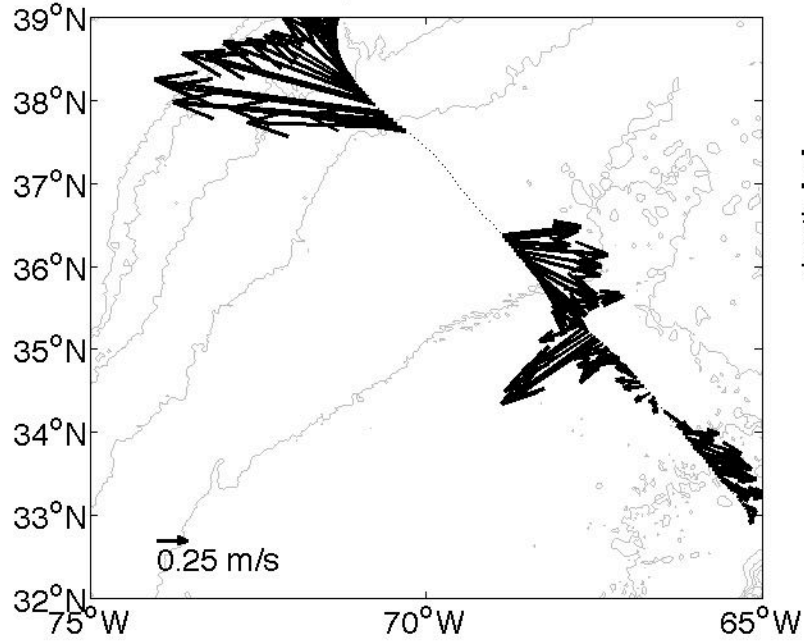

Voyage 1452 inbound
2008/06/03 to 2008/06/05
48 m depth