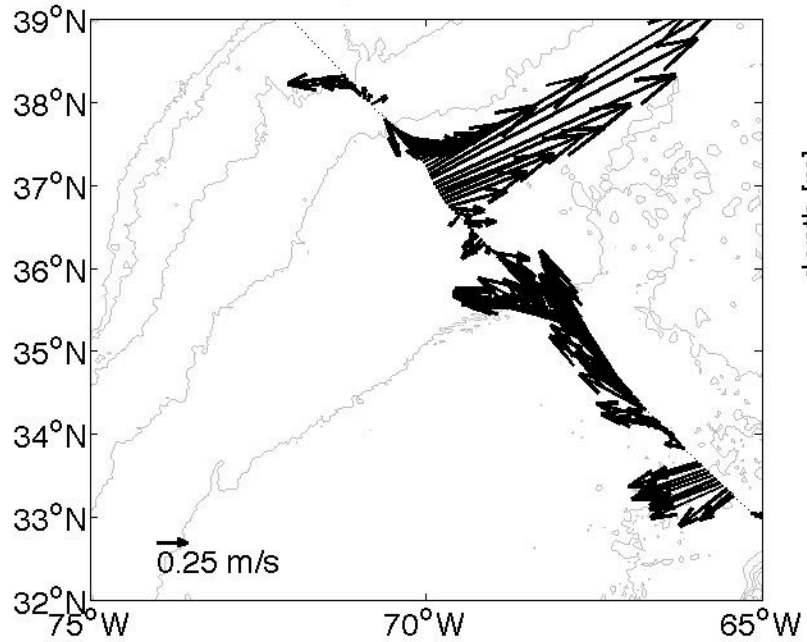

Voyage 1461 inbound
2008/08/05 to 2008/08/07
48 m depth