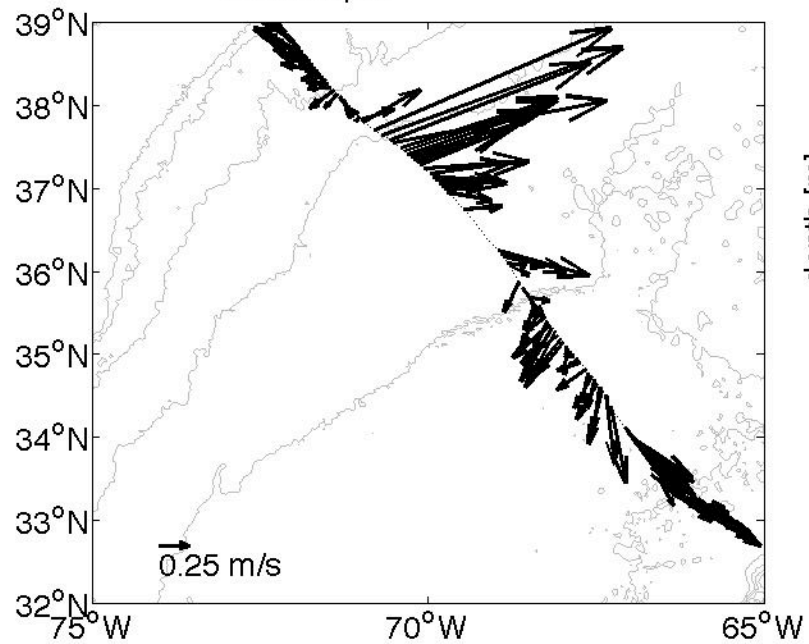

Voyage 1455 outbound
2008/06/21 to 2008/06/22
48 m depth

Voyage 1456 outbound
2008/06/28 to 2008/06/29
48 m depth

Voyage 1457 outbound
2008/07/04 to 2008/07/06
48 m depth

Voyage 1458 outbound
2008/07/12 to 2008/07/14
48 m depth

Voyage 1459 inbound
2008/07/22 to 2008/07/24
48 m depth

Voyage 1459 outbound
2008/07/19 to 2008/07/20
48 m depth

Voyage 1460 inbound
2008/07/29 to 2008/07/31
48 m depth

Voyage 1460 outbound
2008/07/26 to 2008/07/27
48 m depth