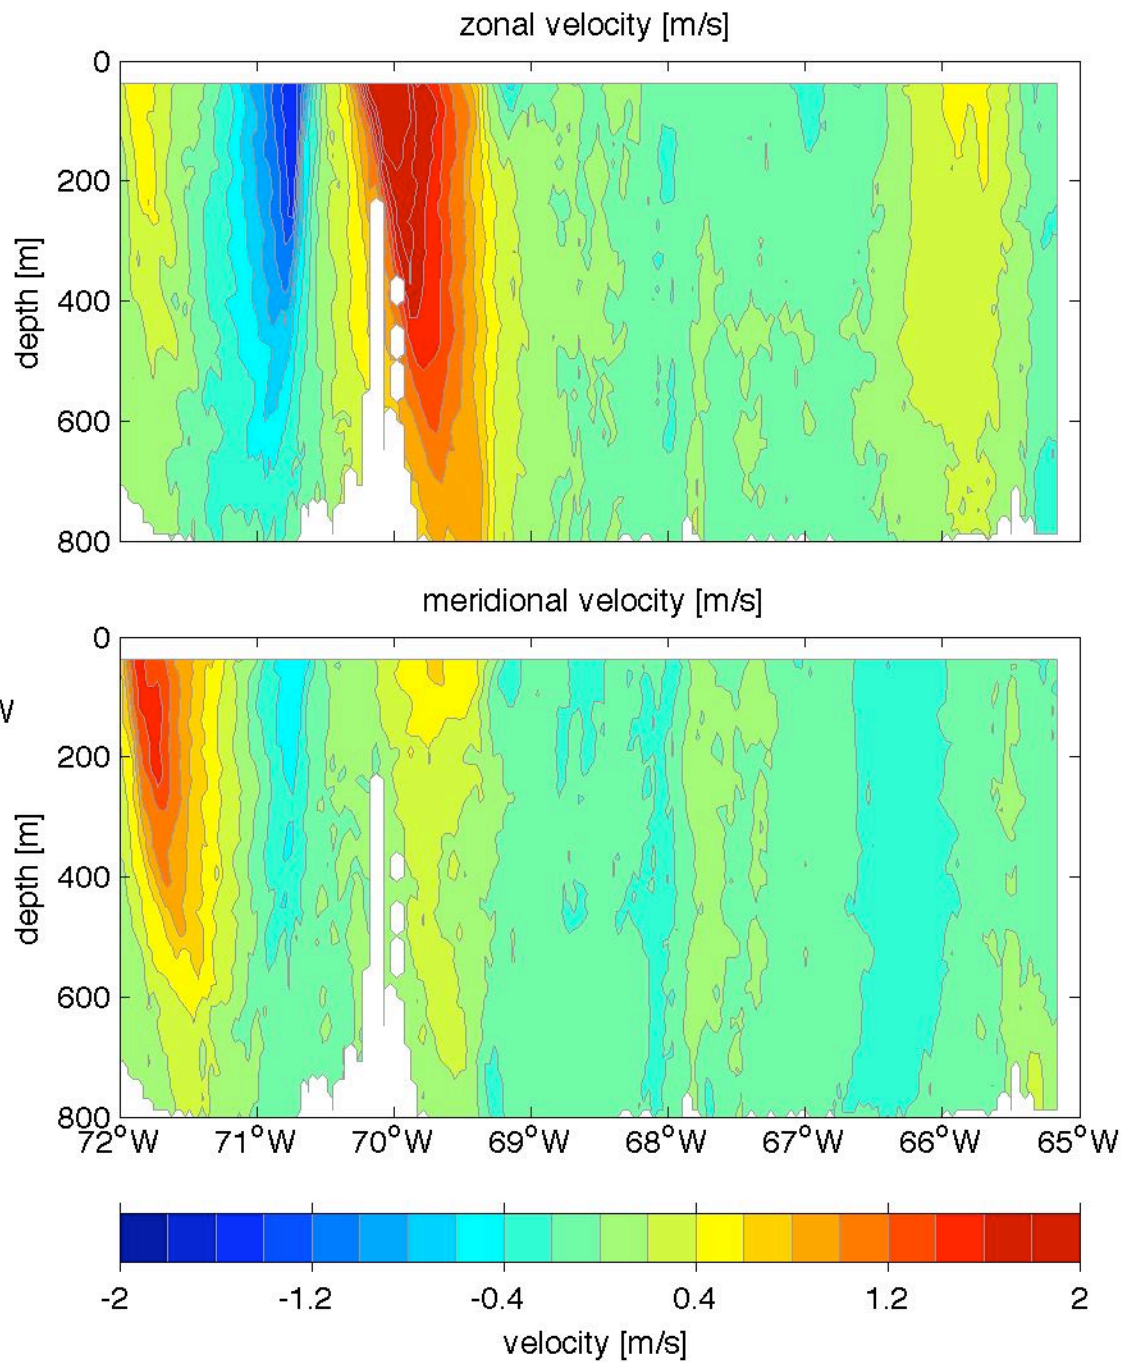

Voyage 1447 outbound
2008/04/26 to 2008/04/27
48 m depth

Voyage 1448 inbound
2008/05/06 to 2008/05/08
48 m depth

Voyage 1448 outbound
2008/05/03 to 2008/05/04
48 m depth

Voyage 1451 inbound
2008/05/27 to 2008/05/29
48 m depth

Voyage 1451 outbound
2008/05/24 to 2008/05/25
48 m depth

Voyage 1452 inbound
2008/06/03 to 2008/06/05
48 m depth

Voyage 1453 inbound
2008/06/10 to 2008/06/12
48 m depth

Voyage 1454 outbound
2008/06/14 to 2008/06/15
48 m depth

Voyage 1455 outbound
2008/06/21 to 2008/06/22
48 m depth

Voyage 1456 outbound
2008/06/28 to 2008/06/29
48 m depth

Voyage 1457 outbound
2008/07/04 to 2008/07/06
48 m depth

Voyage 1458 outbound
2008/07/12 to 2008/07/14
48 m depth

Voyage 1459 inbound
2008/07/22 to 2008/07/24
48 m depth

Voyage 1459 outbound
2008/07/19 to 2008/07/20
48 m depth

Voyage 1460 inbound
2008/07/29 to 2008/07/31
48 m depth

Voyage 1460 outbound
2008/07/26 to 2008/07/27
48 m depth