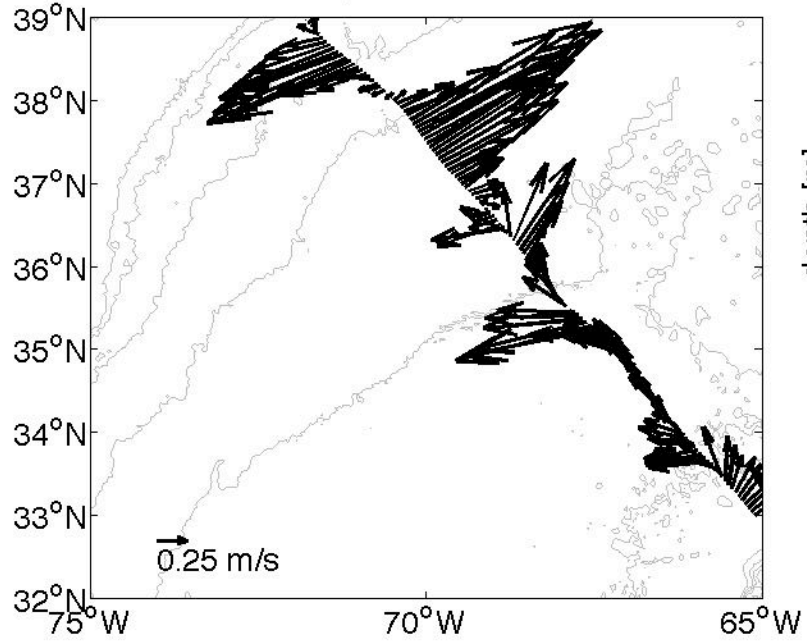

Voyage 1459 inbound
2008/07/22 to 2008/07/24
48 m depth