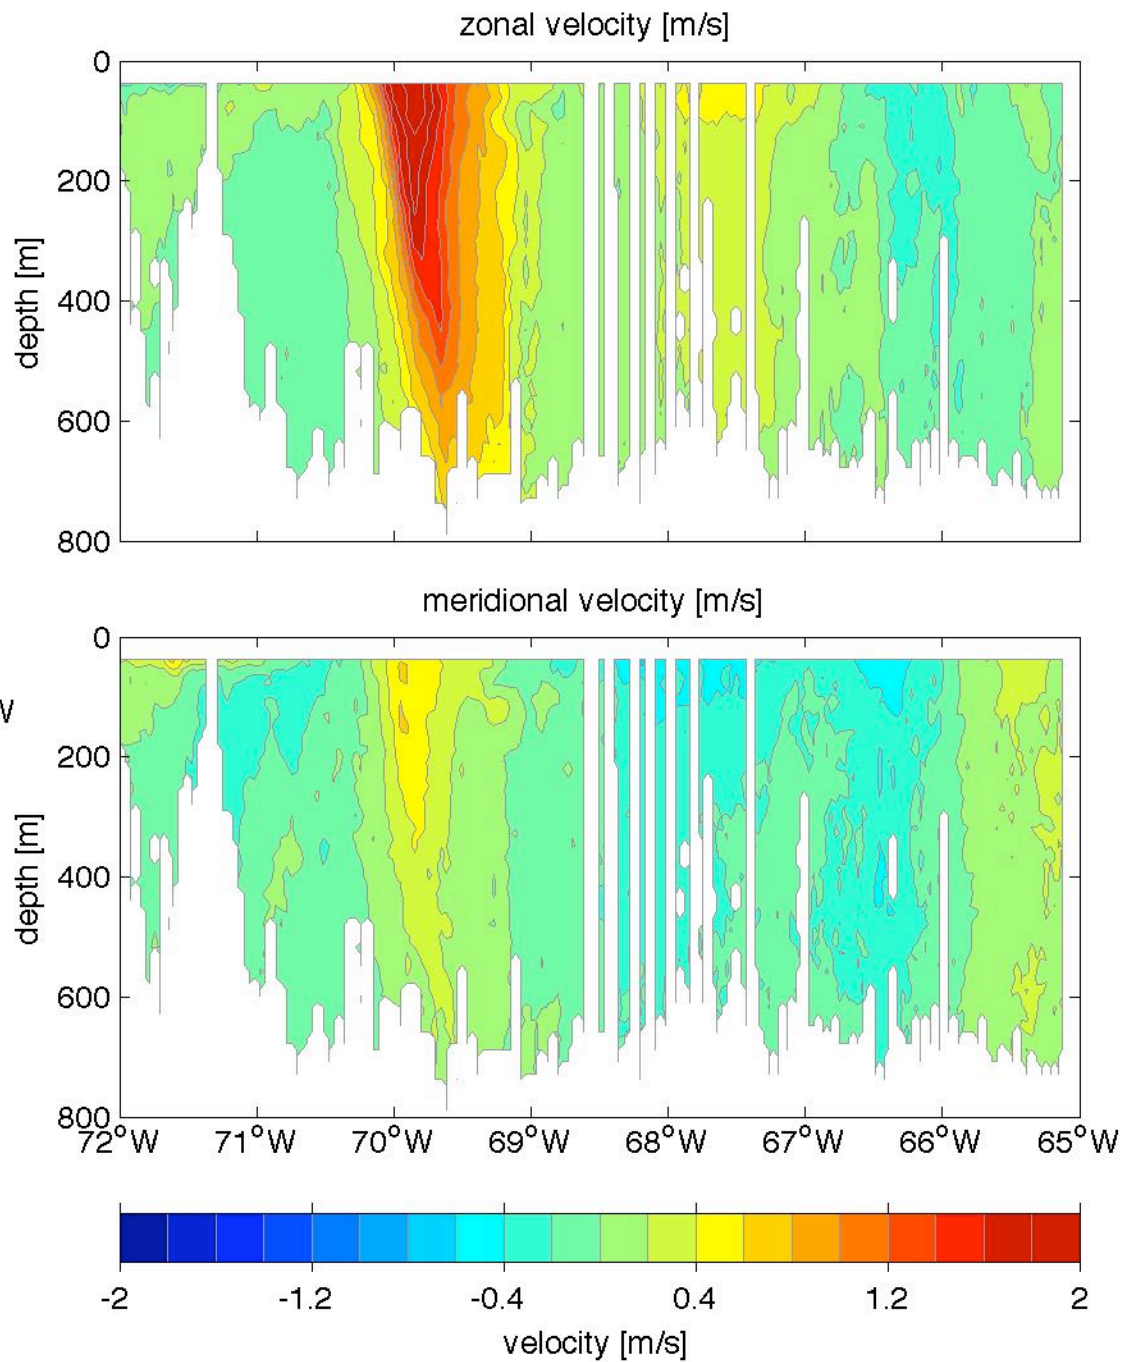

Voyage 1461 inbound
2008/08/05 to 2008/08/07
48 m depth

Voyage 1461 outbound
2008/08/02 to 2008/08/03
48 m depth

Voyage 1462 inbound
2008/08/12 to 2008/08/14
48 m depth

Voyage 1462 outbound
2008/08/09 to 2008/08/10
48 m depth

Voyage 1464 inbound
2008/08/25 to 2008/08/27
48 m depth

Voyage 1465 outbound
2008/08/30 to 2008/08/31
48 m depth

Voyage 1466 inbound
2008/09/09 to 2008/09/11
48 m depth

Voyage 1467 inbound
2008/09/16 to 2008/09/18
48 m depth

Voyage 1467 outbound
2008/09/13 to 2008/09/14
48 m depth

Voyage 1469 inbound
2008/10/01 to 2008/10/02
48 m depth

Voyage 1470 inbound
2008/10/07 to 2008/10/09
48 m depth

Voyage 1470 outbound
2008/10/04 to 2008/10/05
48 m depth

Voyage 1471 outbound
2008/10/11 to 2008/10/12
48 m depth

Voyage 1473 outbound
2008/10/25 to 2008/10/26
48 m depth