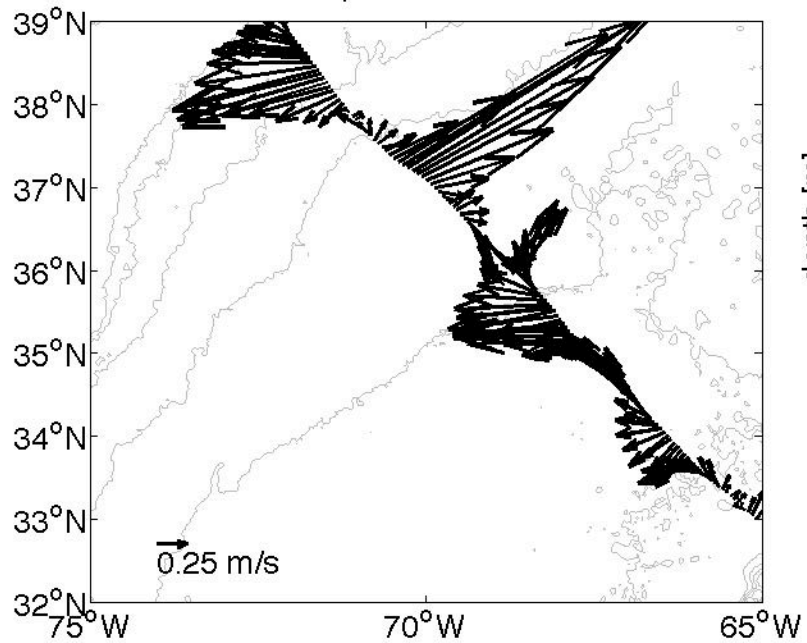

Voyage 1459 inbound
2008/07/22 to 2008/07/24
48 m depth

Voyage 1459 outbound
2008/07/19 to 2008/07/20
48 m depth

Voyage 1460 inbound
2008/07/29 to 2008/07/31
48 m depth

Voyage 1460 outbound
2008/07/26 to 2008/07/27
48 m depth

Voyage 1461 inbound
2008/08/05 to 2008/08/07
48 m depth

Voyage 1461 outbound
2008/08/02 to 2008/08/03
48 m depth

Voyage 1462 inbound
2008/08/12 to 2008/08/14
48 m depth

Voyage 1462 outbound
2008/08/09 to 2008/08/10
48 m depth