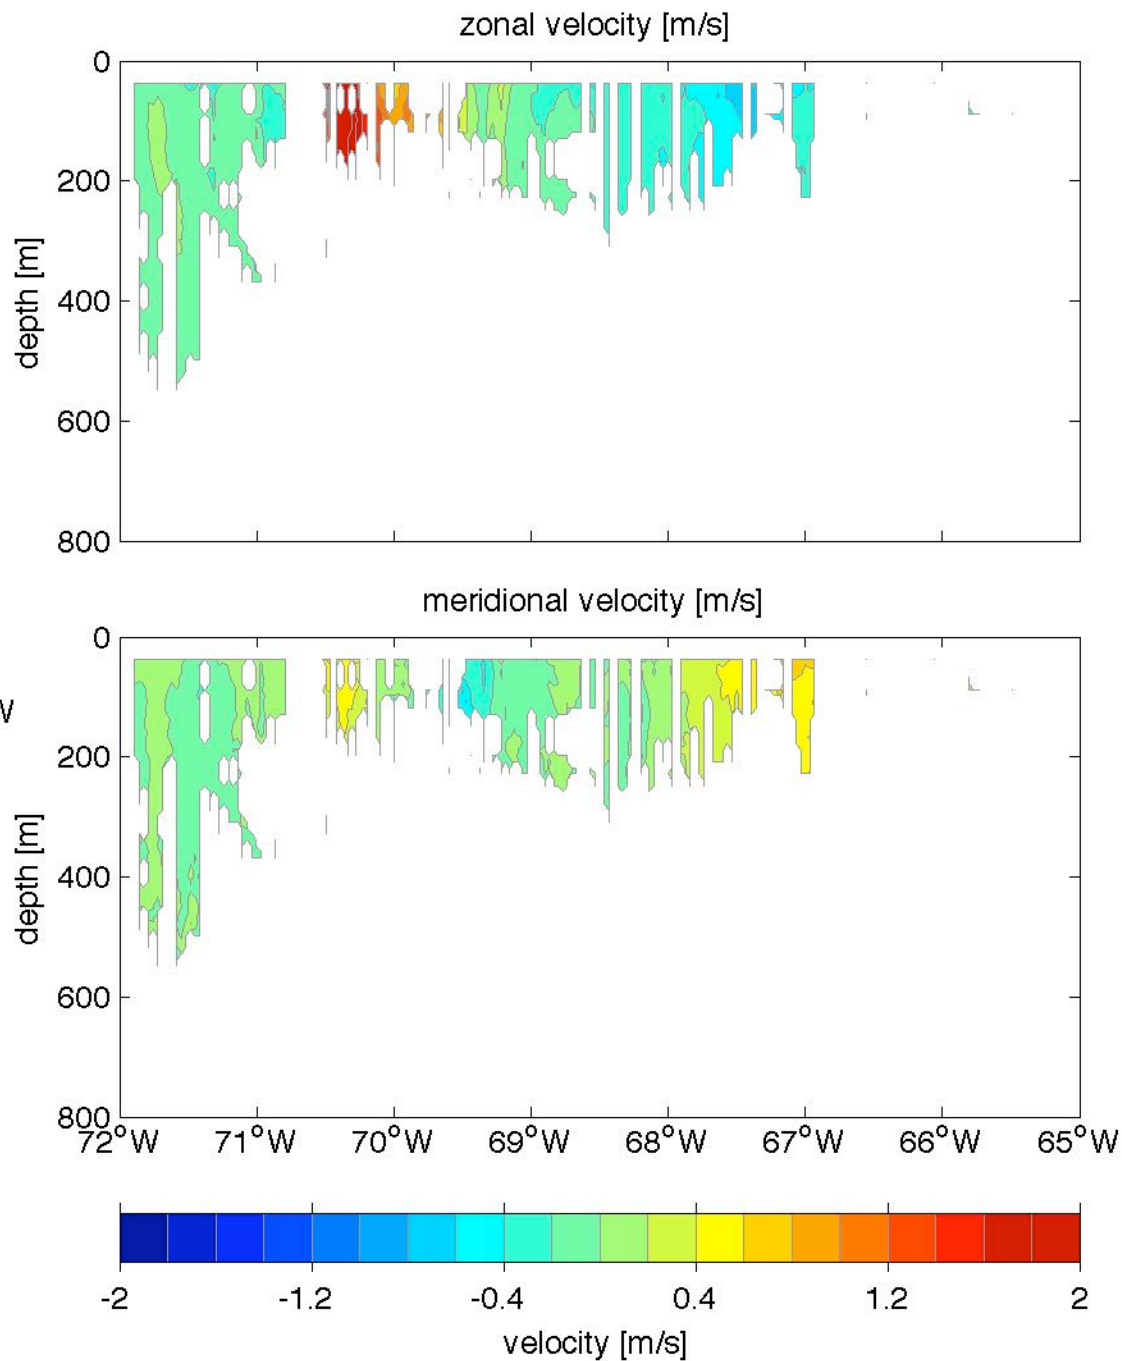

Voyage 1502 outbound
2009/05/23 to 2009/05/25
48 m depth

Voyage 1503 inbound
2009/06/02 to 2009/06/04
48 m depth

Voyage 1503 outbound
2009/05/30 to 2009/06/01
48 m depth

Voyage 1504 outbound
2009/06/06 to 2009/06/07
48 m depth

Voyage 1505 outbound
2009/06/13 to 2009/06/14
48 m depth

Voyage 1506 inbound
2009/06/23 to 2009/06/25
48 m depth

Voyage 1506 outbound
2009/06/20 to 2009/06/21
48 m depth

Voyage 1507 inbound
2009/06/30 to 2009/07/02
48 m depth