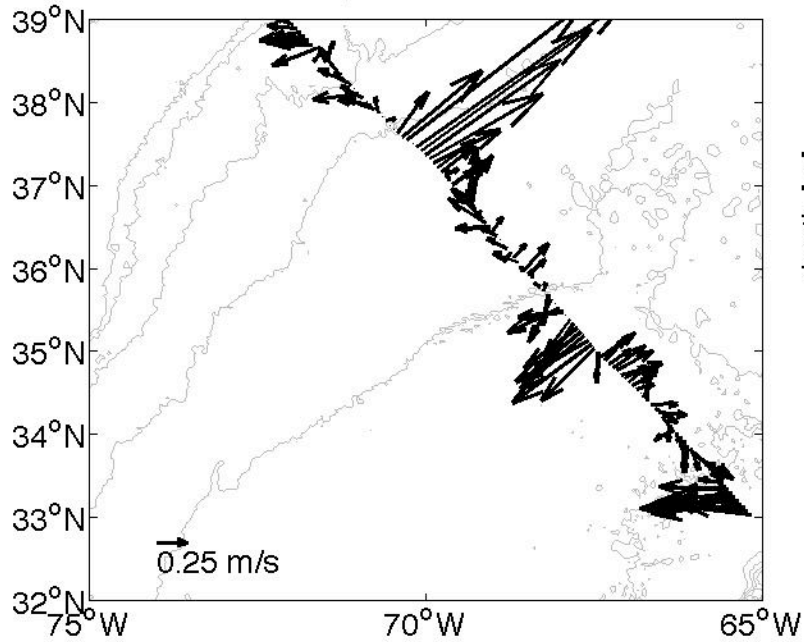

Voyage 1487 outbound
2009/02/07 to 2009/02/08
48 m depth

Voyage 1489 outbound
2009/02/21 to 2009/02/22
48 m depth

Voyage 1497 outbound
2009/04/18 to 2009/04/19
48 m depth

Voyage 1498 outbound
2009/04/25 to 2009/04/26
48 m depth