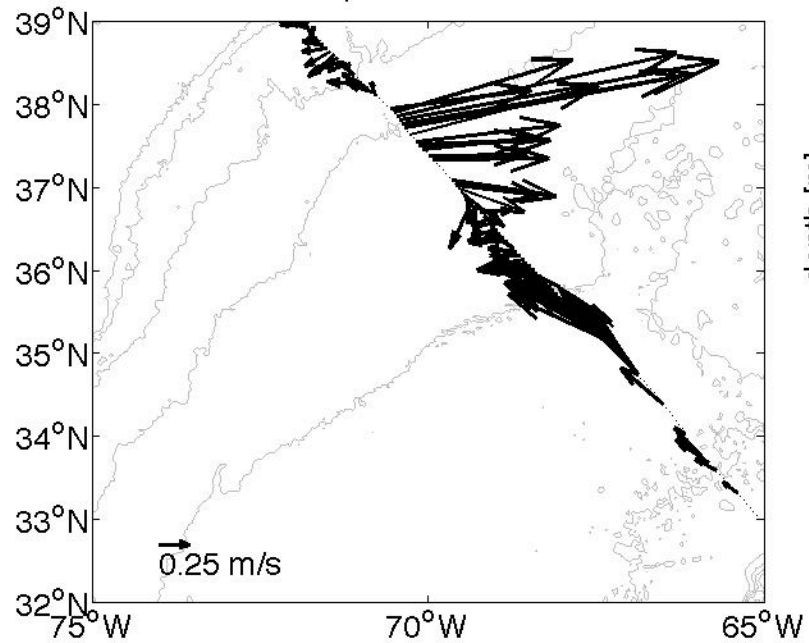

Voyage 1506 inbound
2009/06/23 to 2009/06/25
48 m depth