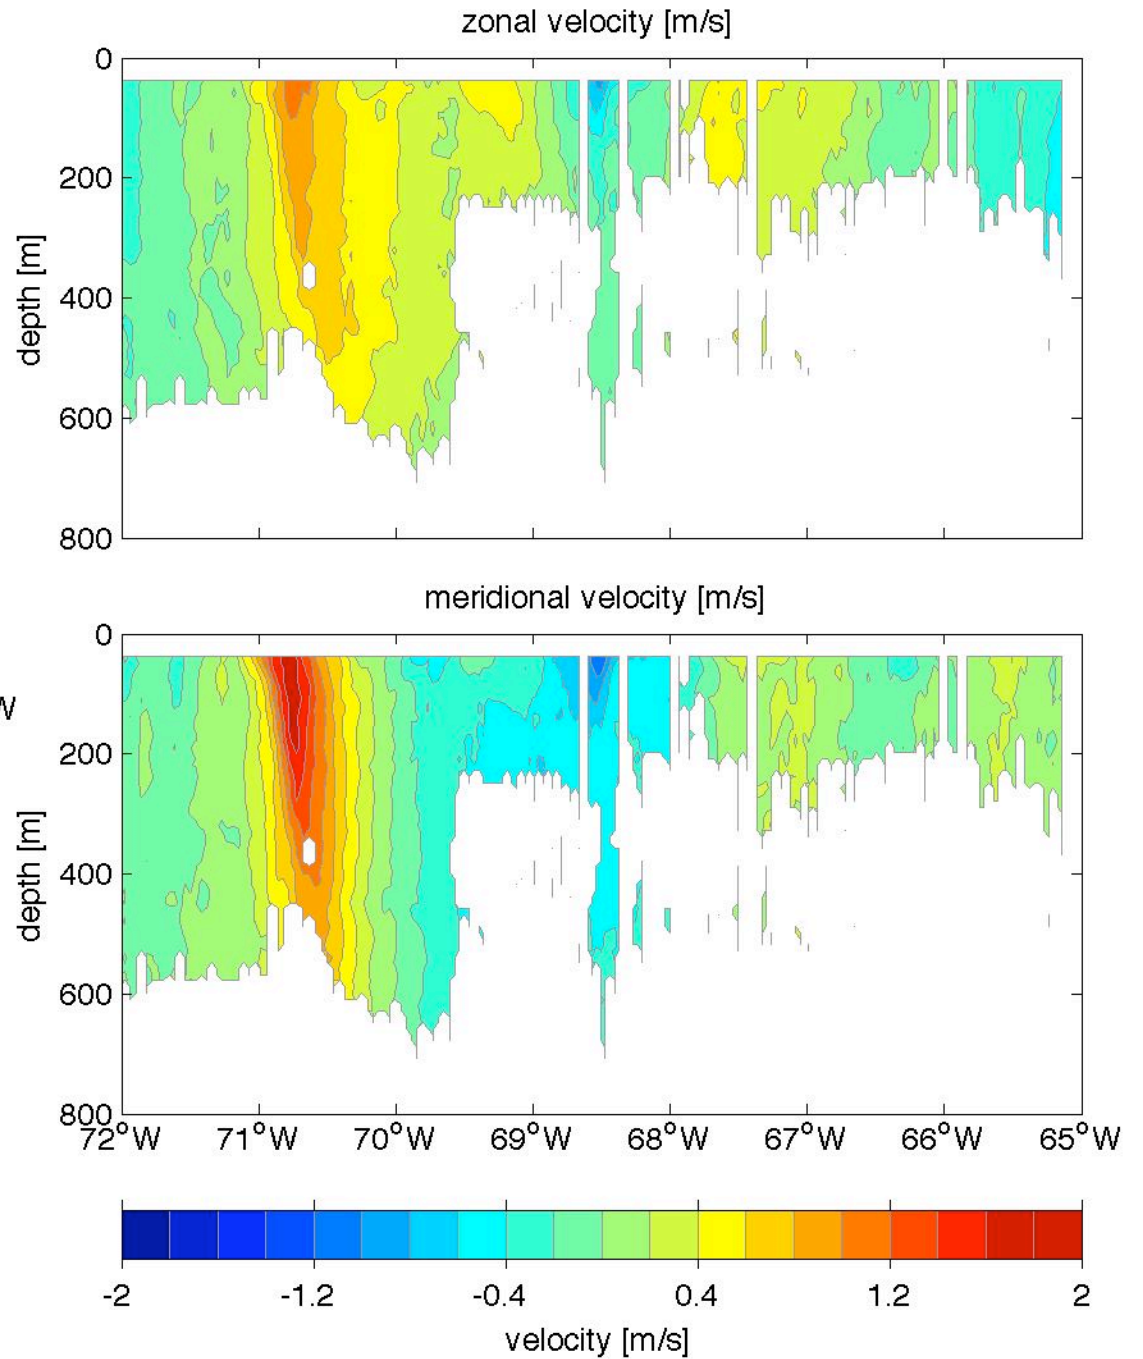

Voyage 1487 outbound
2009/02/07 to 2009/02/08
48 m depth

Voyage 1489 outbound
2009/02/21 to 2009/02/22
48 m depth

Voyage 1497 outbound
2009/04/18 to 2009/04/19
48 m depth

Voyage 1498 outbound
2009/04/25 to 2009/04/26
48 m depth

Voyage 1507 outbound
2009/06/27 to 2009/06/28
48 m depth

Voyage 1508 outbound
2009/07/04 to 2009/07/05
48 m depth

Voyage 1509 inbound
2009/07/14 to 2009/07/16
48 m depth

Voyage 1509 outbound
2009/07/11 to 2009/07/12
48 m depth

Voyage 1514 inbound
2009/08/18 to 2009/08/20
48 m depth

Voyage 1514 outbound
2009/08/15 to 2009/08/16
48 m depth

Voyage 1515 inbound
2009/08/25 to 2009/08/27
48 m depth

Voyage 1517 outbound
2009/09/05 to 2009/09/06
48 m depth

Voyage 1518 inbound
2009/09/15 to 2009/09/17
48 m depth

Voyage 1519 outbound
2009/09/19 to 2009/09/20
48 m depth

Voyage 1521 outbound
2009/10/03 to 2009/10/04
48 m depth

Voyage 1523 outbound
2009/10/17 to 2009/10/18
48 m depth