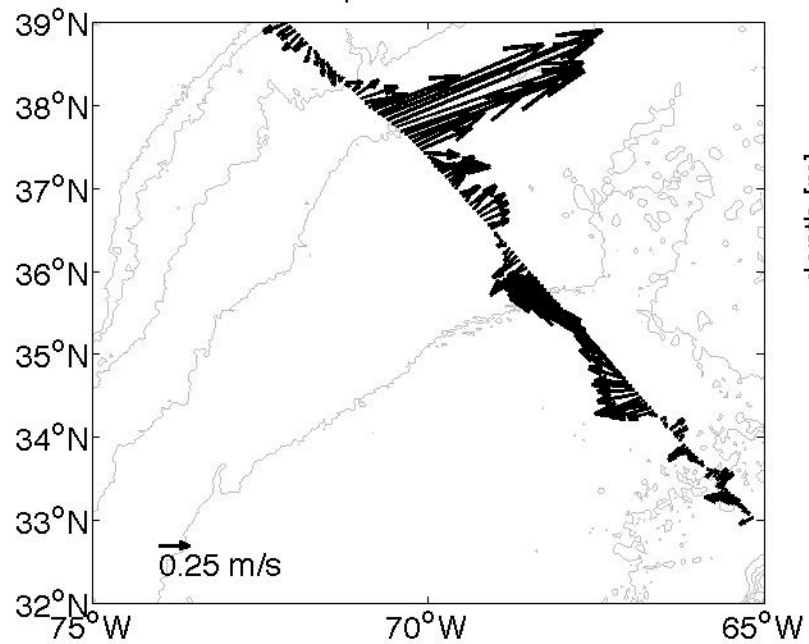

Voyage 1508 outbound
2009/07/04 to 2009/07/05
48 m depth