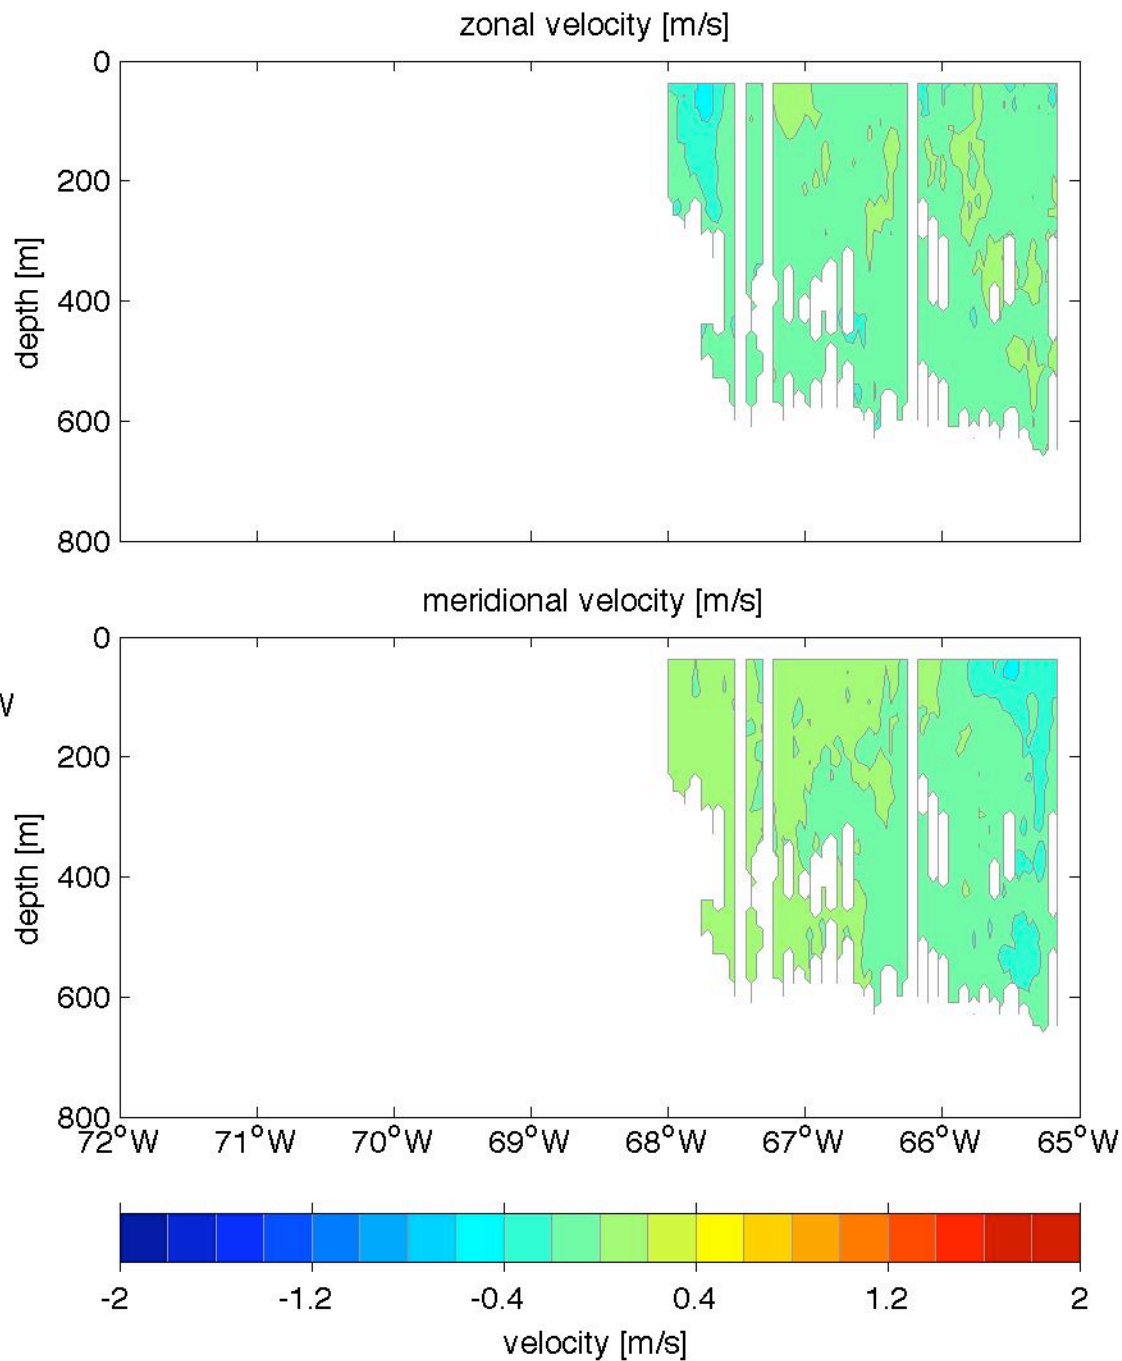

Voyage 1487 outbound
2009/02/07 to 2009/02/08
48 m depth

Voyage 1489 outbound
2009/02/21 to 2009/02/22
48 m depth

Voyage 1497 outbound
2009/04/18 to 2009/04/19
48 m depth

Voyage 1498 outbound
2009/04/25 to 2009/04/26
48 m depth

Voyage 1514 inbound
2009/08/18 to 2009/08/20
48 m depth

Voyage 1514 outbound
2009/08/15 to 2009/08/16
48 m depth

Voyage 1515 inbound
2009/08/25 to 2009/08/27
48 m depth

Voyage 1517 outbound
2009/09/05 to 2009/09/06
48 m depth

Voyage 1518 inbound
2009/09/15 to 2009/09/17
48 m depth

Voyage 1519 outbound
2009/09/19 to 2009/09/20
48 m depth

Voyage 1521 outbound
2009/10/03 to 2009/10/04
48 m depth

Voyage 1523 outbound
2009/10/17 to 2009/10/18
48 m depth

Voyage 1525 outbound
2009/10/31 to 2009/11/01
48 m depth

Voyage 1526 inbound
2009/11/10 to 2009/11/11
48 m depth

Voyage 1526 outbound
2009/11/07 to 2009/11/08
48 m depth

Voyage 1527 inbound
2009/11/17 to 2009/11/19
48 m depth