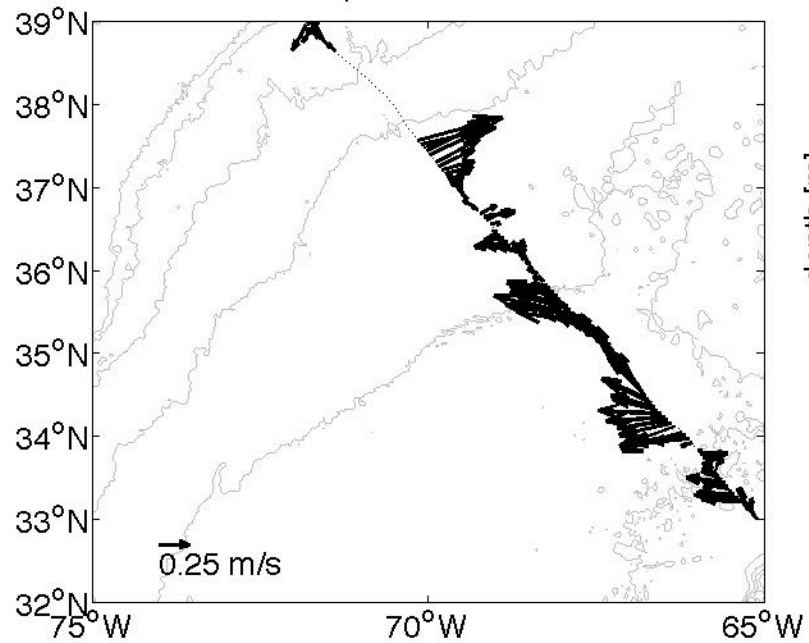

Voyage 1509 inbound
2009/07/14 to 2009/07/16
48 m depth