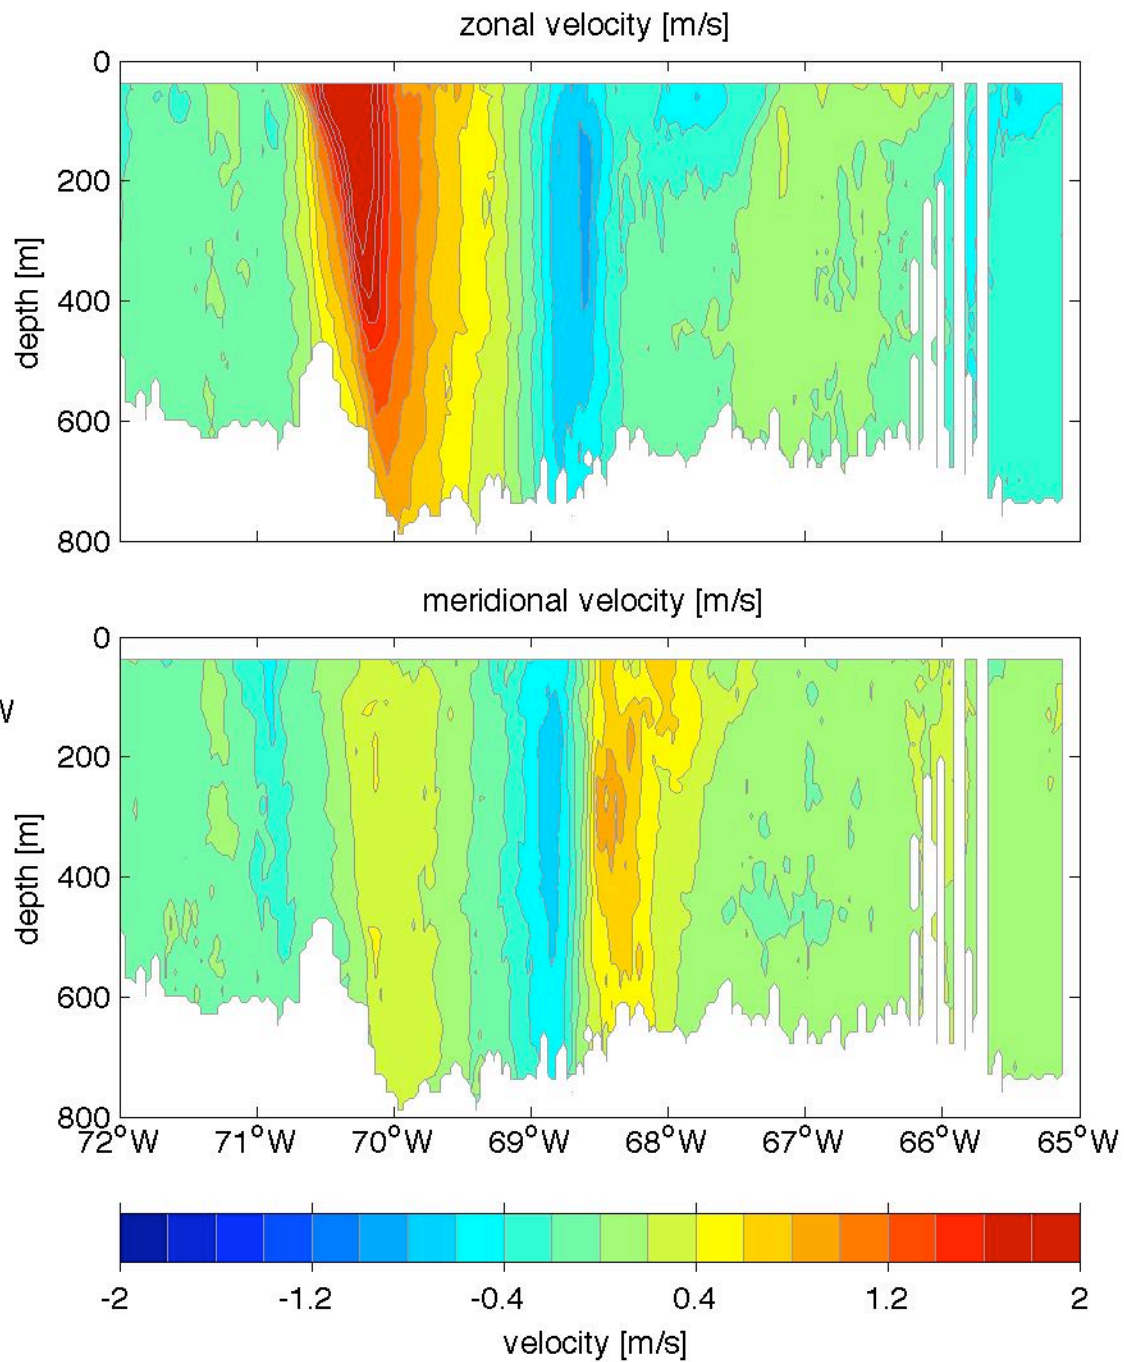

Voyage 1487 outbound
2009/02/07 to 2009/02/08
48 m depth

Voyage 1489 outbound
2009/02/21 to 2009/02/22
48 m depth

Voyage 1497 outbound
2009/04/18 to 2009/04/19
48 m depth

Voyage 1498 outbound
2009/04/25 to 2009/04/26
48 m depth

Voyage 1507 outbound
2009/06/27 to 2009/06/28
48 m depth

Voyage 1508 outbound
2009/07/04 to 2009/07/05
48 m depth

Voyage 1509 inbound
2009/07/14 to 2009/07/16
48 m depth

Voyage 1509 outbound
2009/07/11 to 2009/07/12
48 m depth

Voyage 1514 inbound
2009/08/18 to 2009/08/20
48 m depth

Voyage 1514 outbound
2009/08/15 to 2009/08/16
48 m depth

Voyage 1515 inbound
2009/08/25 to 2009/08/27
48 m depth

Voyage 1517 outbound
2009/09/05 to 2009/09/06
48 m depth

Voyage 1518 inbound
2009/09/15 to 2009/09/17
48 m depth

Voyage 1519 outbound
2009/09/19 to 2009/09/20
48 m depth

Voyage 1521 outbound
2009/10/03 to 2009/10/04
48 m depth

Voyage 1523 outbound
2009/10/17 to 2009/10/18
48 m depth