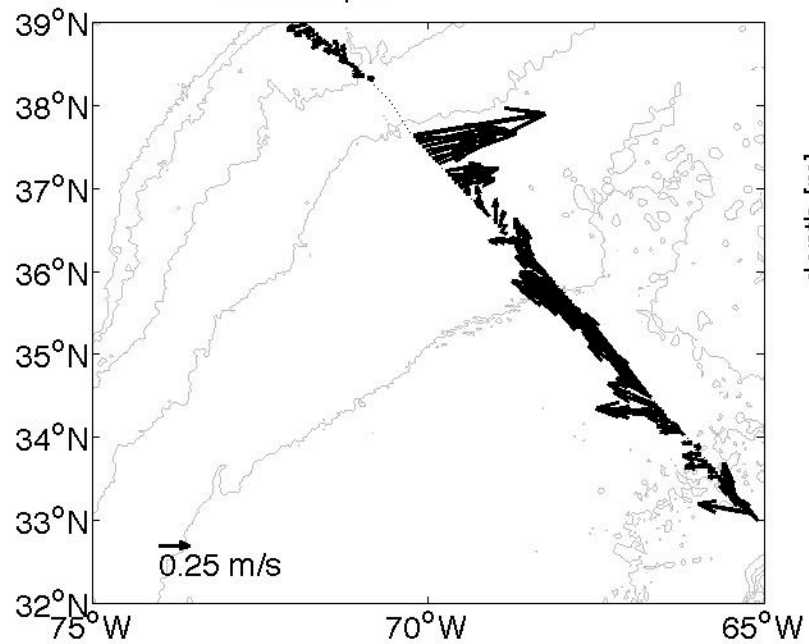

Voyage 1505 outbound
2009/06/13 to 2009/06/14
48 m depth

Voyage 1506 inbound
2009/06/23 to 2009/06/25
48 m depth

Voyage 1506 outbound
2009/06/20 to 2009/06/21
48 m depth

Voyage 1507 inbound
2009/06/30 to 2009/07/02
48 m depth