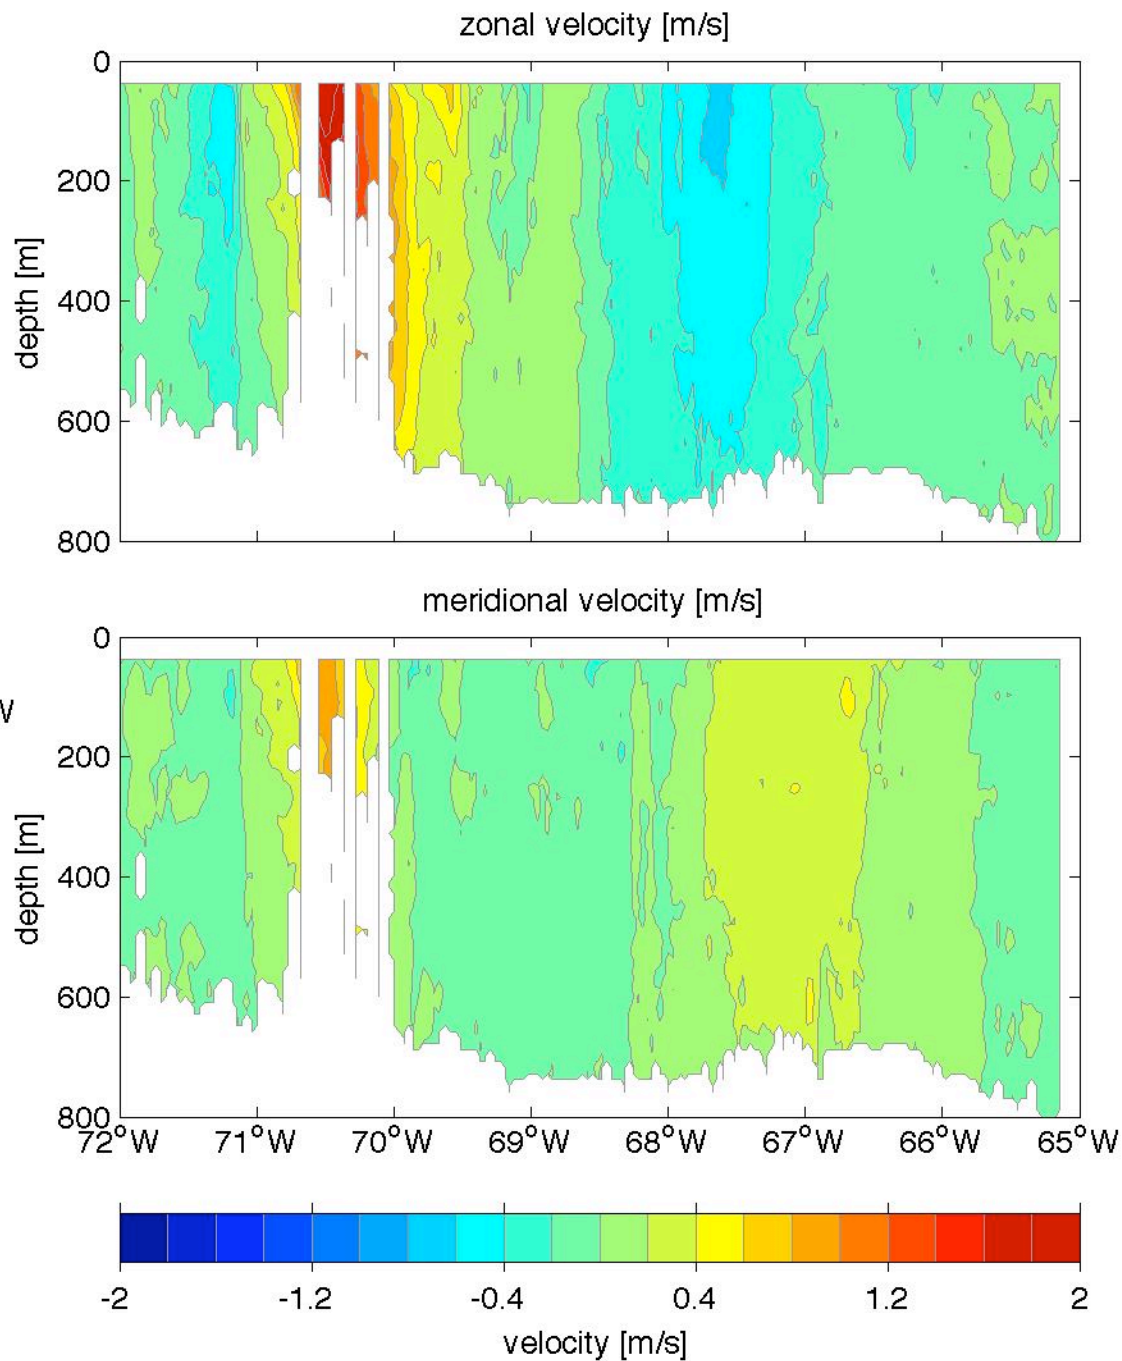

Voyage 1487 outbound
2009/02/07 to 2009/02/08
48 m depth

Voyage 1489 outbound
2009/02/21 to 2009/02/22
48 m depth

Voyage 1497 outbound
2009/04/18 to 2009/04/19
48 m depth

Voyage 1498 outbound
2009/04/25 to 2009/04/26
48 m depth

Voyage 1502 outbound
2009/05/23 to 2009/05/25
48 m depth

Voyage 1503 inbound
2009/06/02 to 2009/06/04
48 m depth

Voyage 1503 outbound
2009/05/30 to 2009/06/01
48 m depth

Voyage 1504 outbound
2009/06/06 to 2009/06/07
48 m depth

Voyage 1505 outbound
2009/06/13 to 2009/06/14
48 m depth

Voyage 1506 inbound
2009/06/23 to 2009/06/25
48 m depth

Voyage 1506 outbound
2009/06/20 to 2009/06/21
48 m depth

Voyage 1507 inbound
2009/06/30 to 2009/07/02
48 m depth

Voyage 1518 inbound
2009/09/15 to 2009/09/17
48 m depth

Voyage 1519 outbound
2009/09/19 to 2009/09/20
48 m depth

Voyage 1521 outbound
2009/10/03 to 2009/10/04
48 m depth

Voyage 1523 outbound
2009/10/17 to 2009/10/18
48 m depth