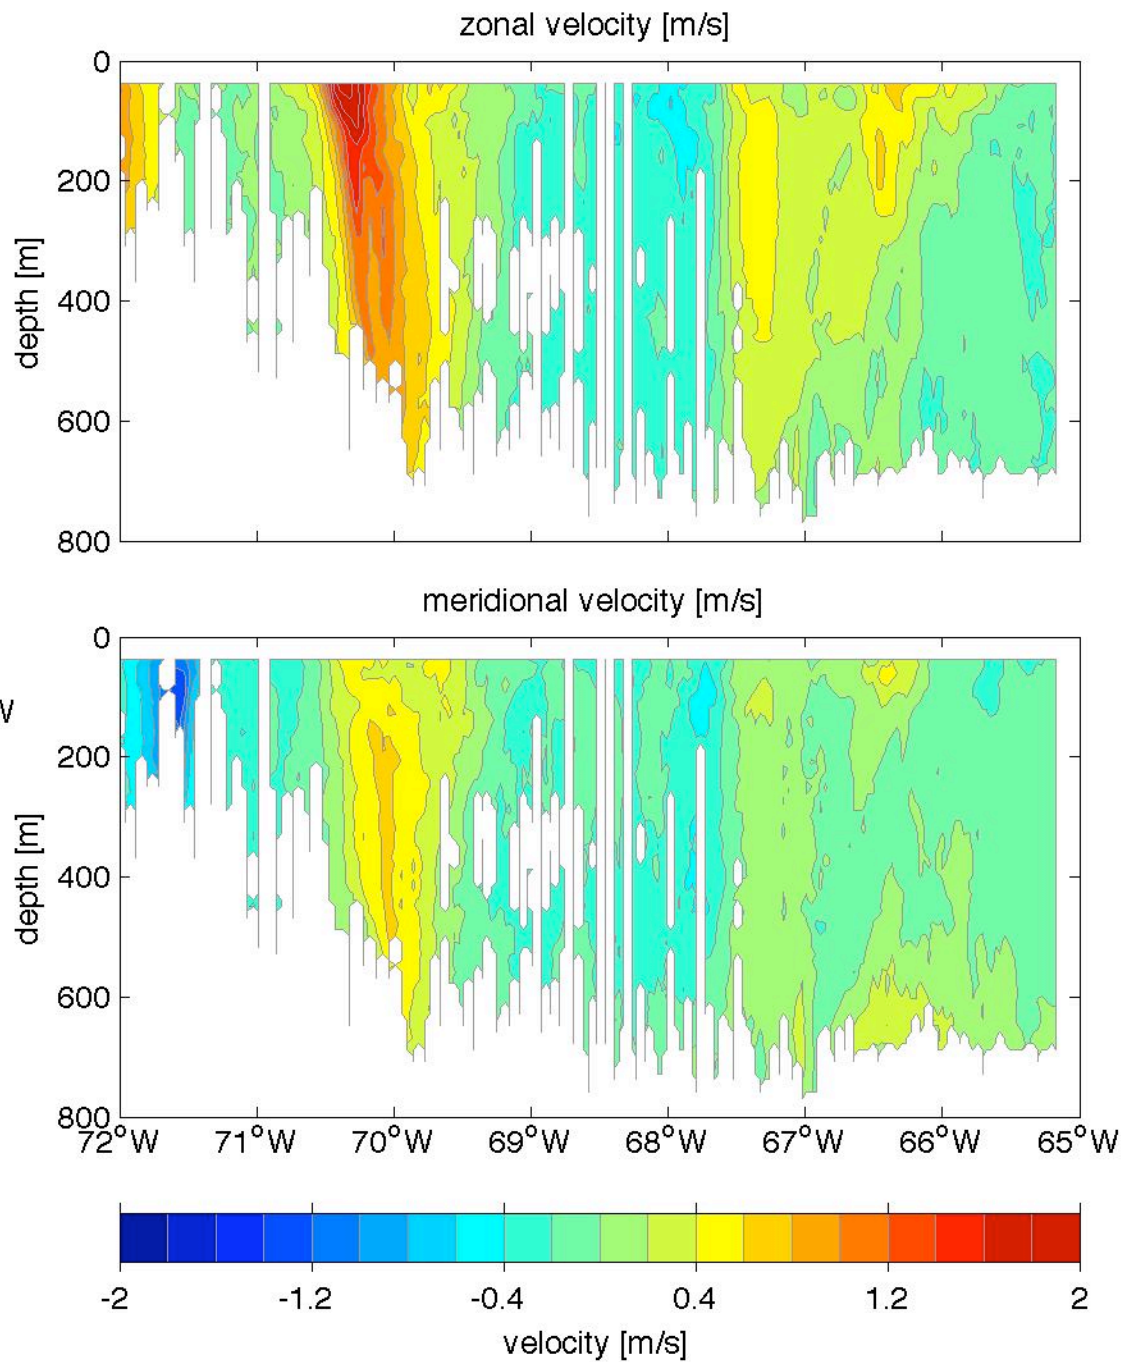

Voyage 1487 outbound
2009/02/07 to 2009/02/08
48 m depth

Voyage 1489 outbound
2009/02/21 to 2009/02/22
48 m depth

Voyage 1497 outbound
2009/04/18 to 2009/04/19
48 m depth

Voyage 1498 outbound
2009/04/25 to 2009/04/26
48 m depth

Voyage 1507 outbound
2009/06/27 to 2009/06/28
48 m depth

Voyage 1508 outbound
2009/07/04 to 2009/07/05
48 m depth

Voyage 1509 inbound
2009/07/14 to 2009/07/16
48 m depth

Voyage 1509 outbound
2009/07/11 to 2009/07/12
48 m depth

Voyage 1514 inbound
2009/08/18 to 2009/08/20
48 m depth

Voyage 1514 outbound
2009/08/15 to 2009/08/16
48 m depth

Voyage 1515 inbound
2009/08/25 to 2009/08/27
48 m depth

Voyage 1517 outbound
2009/09/05 to 2009/09/06
48 m depth

Voyage 1518 inbound
2009/09/15 to 2009/09/17
48 m depth

Voyage 1519 outbound
2009/09/19 to 2009/09/20
48 m depth

Voyage 1521 outbound
2009/10/03 to 2009/10/04
48 m depth

Voyage 1523 outbound
2009/10/17 to 2009/10/18
48 m depth