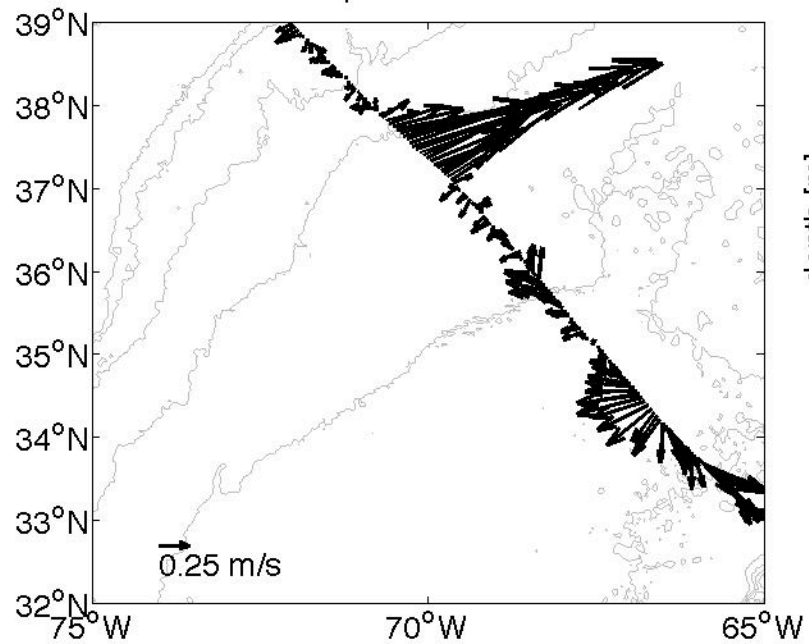

Voyage 1502 outbound
2009/05/23 to 2009/05/25
48 m depth