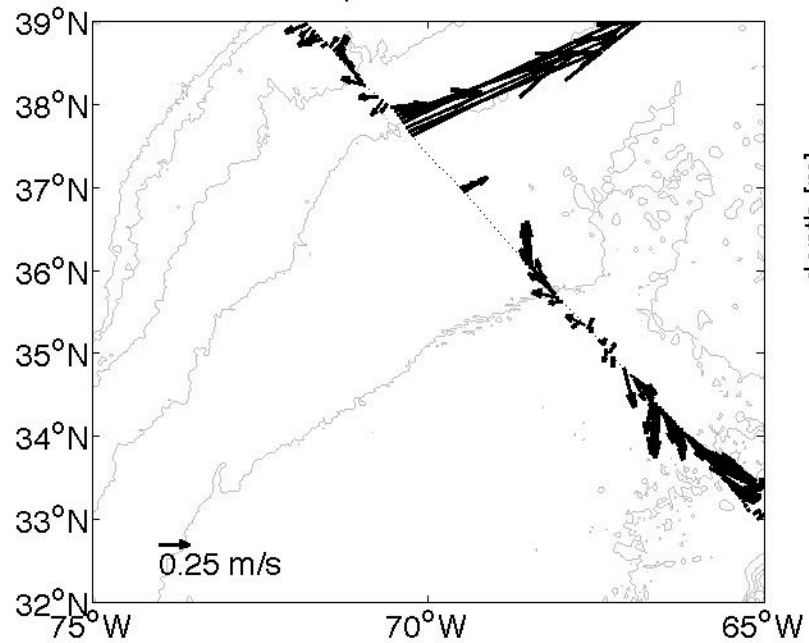

Voyage 1499 outbound
2009/05/02 to 2009/05/03
48 m depth

Voyage 1500 outbound
2009/05/09 to 2009/05/11
48 m depth

Voyage 1501 outbound
2009/05/16 to 2009/05/17
48 m depth

Voyage 1502 inbound
2009/05/28 to 2009/05/29
48 m depth