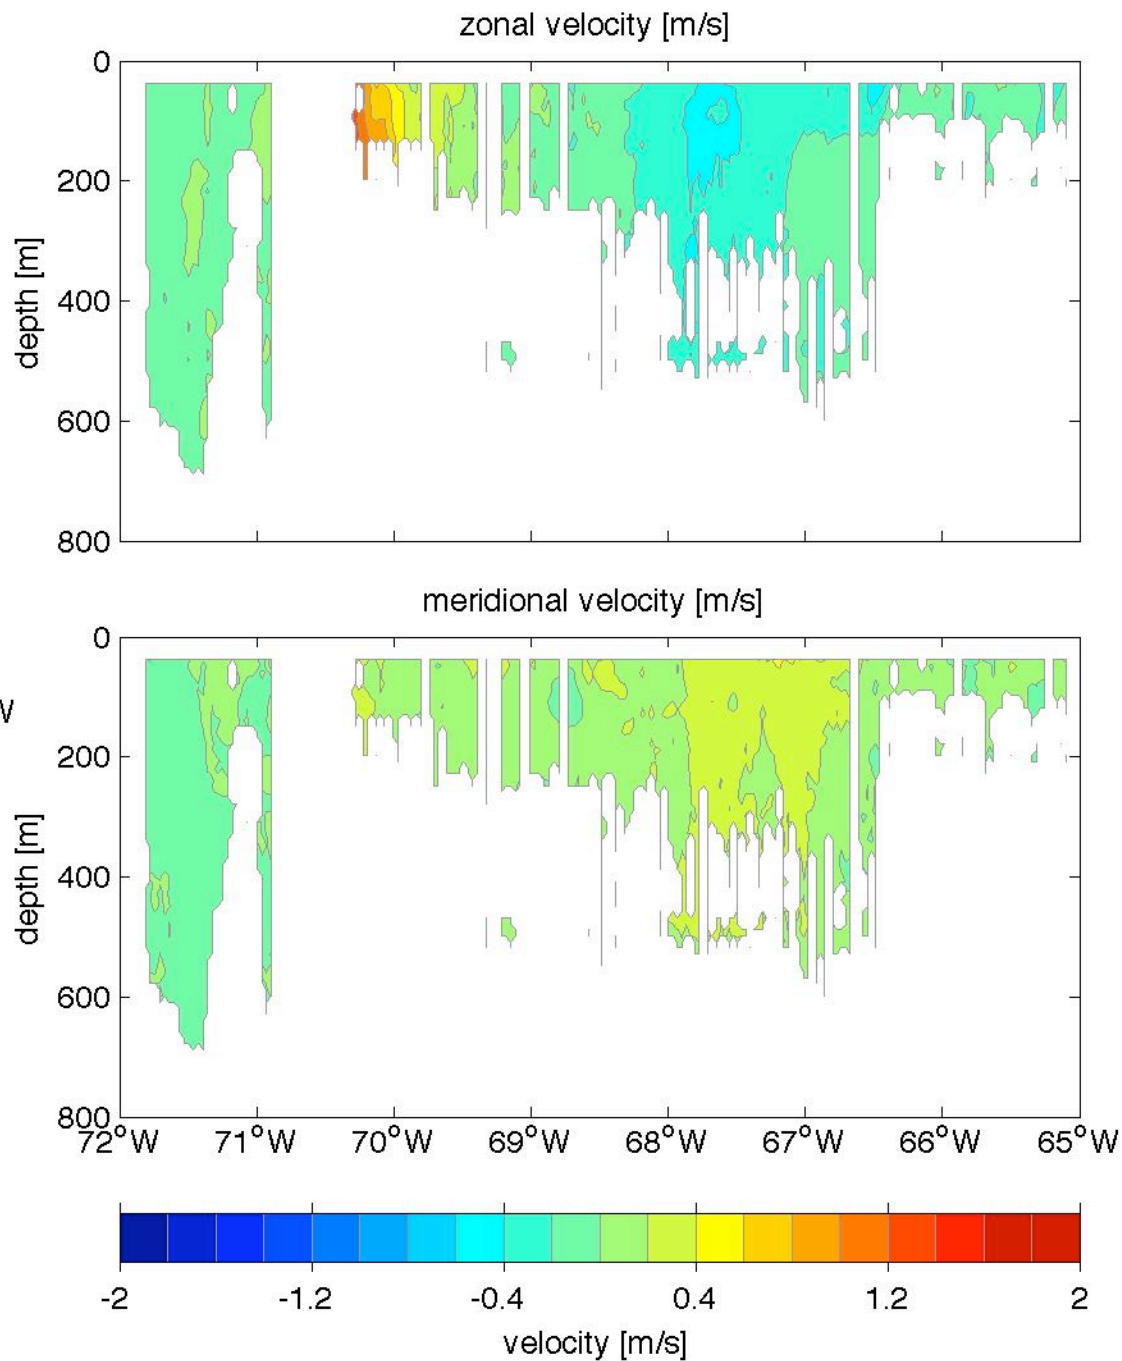

Voyage 1505 outbound
2009/06/13 to 2009/06/14
48 m depth

Voyage 1506 inbound
2009/06/23 to 2009/06/25
48 m depth

Voyage 1506 outbound
2009/06/20 to 2009/06/21
48 m depth

Voyage 1507 inbound
2009/06/30 to 2009/07/02
48 m depth

Voyage 1507 outbound
2009/06/27 to 2009/06/28
48 m depth

Voyage 1508 outbound
2009/07/04 to 2009/07/05
48 m depth

Voyage 1509 inbound
2009/07/14 to 2009/07/16
48 m depth

Voyage 1509 outbound
2009/07/11 to 2009/07/12
48 m depth

Voyage 1514 inbound
2009/08/18 to 2009/08/20
48 m depth

Voyage 1514 outbound
2009/08/15 to 2009/08/16
48 m depth

Voyage 1515 inbound
2009/08/25 to 2009/08/27
48 m depth

Voyage 1517 outbound
2009/09/05 to 2009/09/06
48 m depth

Voyage 1518 inbound
2009/09/15 to 2009/09/17
48 m depth

Voyage 1519 outbound
2009/09/19 to 2009/09/20
48 m depth

Voyage 1521 outbound
2009/10/03 to 2009/10/04
48 m depth

Voyage 1523 outbound
2009/10/17 to 2009/10/18
48 m depth