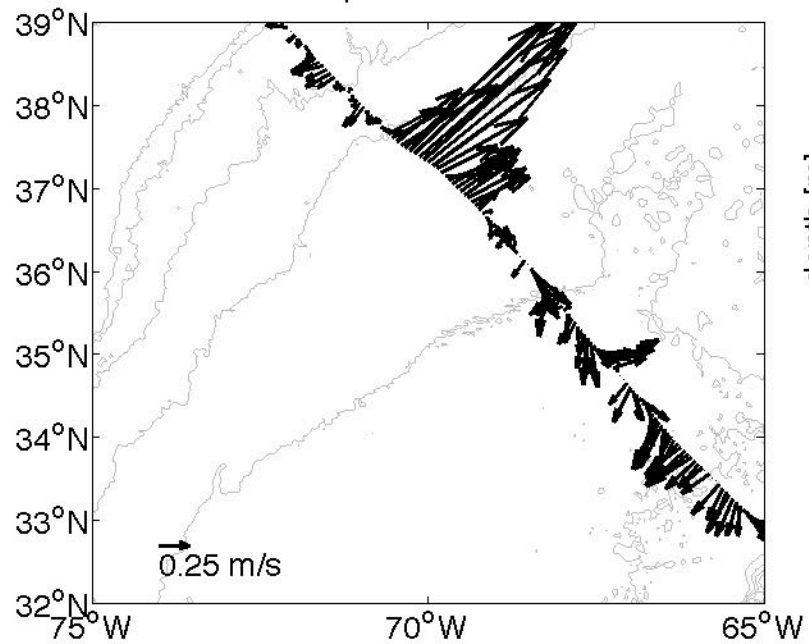

Voyage 1487 outbound
2009/02/07 to 2009/02/08
48 m depth

Voyage 1489 outbound
2009/02/21 to 2009/02/22
48 m depth

Voyage 1497 outbound
2009/04/18 to 2009/04/19
48 m depth

Voyage 1498 outbound
2009/04/25 to 2009/04/26
48 m depth