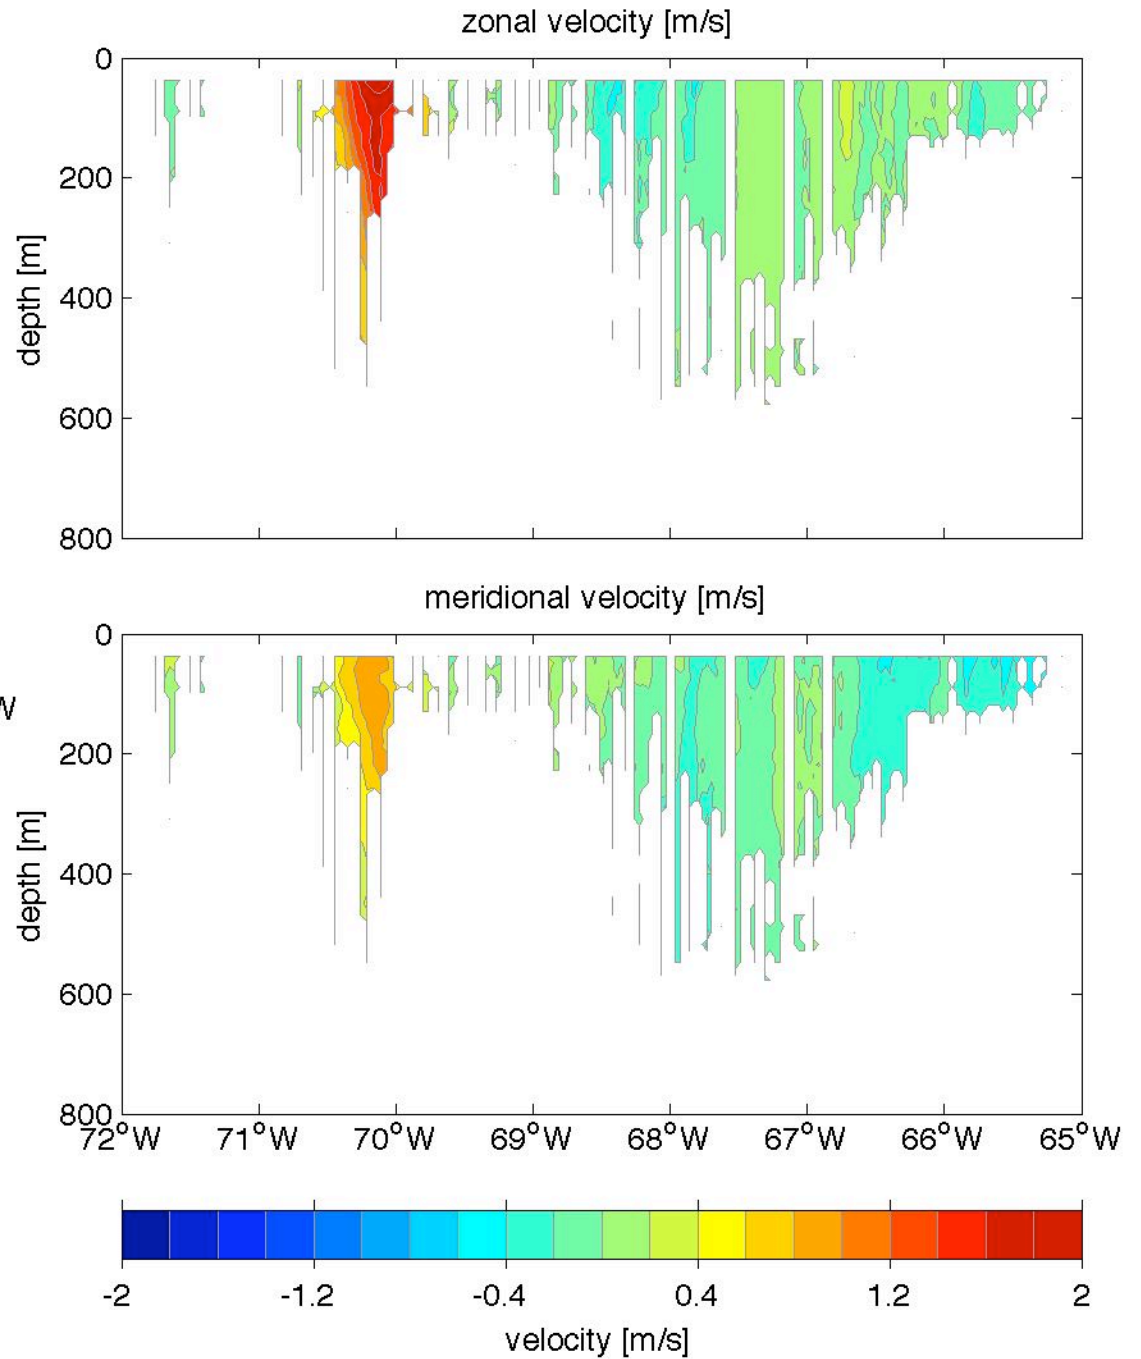

Voyage 1487 outbound
2009/02/07 to 2009/02/08
48 m depth

Voyage 1489 outbound
2009/02/21 to 2009/02/22
48 m depth

Voyage 1497 outbound
2009/04/18 to 2009/04/19
48 m depth

Voyage 1498 outbound
2009/04/25 to 2009/04/26
48 m depth

Voyage 1499 outbound
2009/05/02 to 2009/05/03
48 m depth

Voyage 1500 outbound
2009/05/09 to 2009/05/11
48 m depth

Voyage 1501 outbound
2009/05/16 to 2009/05/17
48 m depth

Voyage 1502 inbound
2009/05/28 to 2009/05/29
48 m depth

Voyage 1502 outbound
2009/05/23 to 2009/05/25
48 m depth

Voyage 1503 inbound
2009/06/02 to 2009/06/04
48 m depth

Voyage 1503 outbound
2009/05/30 to 2009/06/01
48 m depth

Voyage 1504 outbound
2009/06/06 to 2009/06/07
48 m depth

Voyage 1518 inbound
2009/09/15 to 2009/09/17
48 m depth

Voyage 1519 outbound
2009/09/19 to 2009/09/20
48 m depth

Voyage 1521 outbound
2009/10/03 to 2009/10/04
48 m depth

Voyage 1523 outbound
2009/10/17 to 2009/10/18
48 m depth