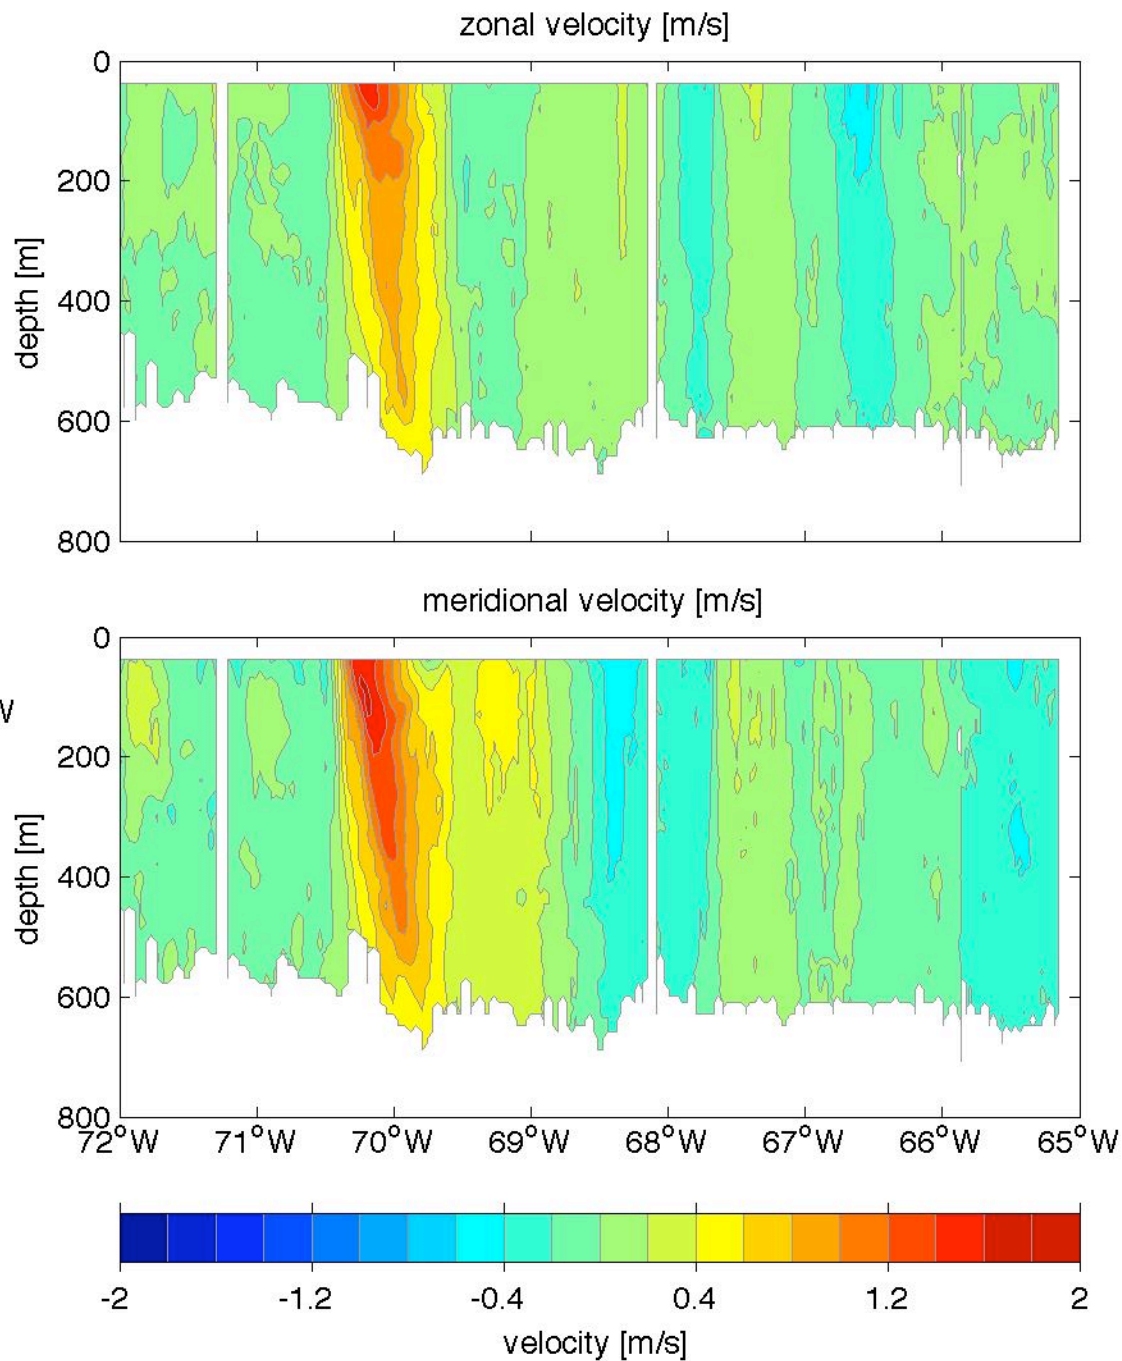

Voyage 1487 outbound
2009/02/07 to 2009/02/08
48 m depth

Voyage 1489 outbound
2009/02/21 to 2009/02/22
48 m depth

Voyage 1497 outbound
2009/04/18 to 2009/04/19
48 m depth

Voyage 1498 outbound
2009/04/25 to 2009/04/26
48 m depth

Voyage 1499 outbound
2009/05/02 to 2009/05/03
48 m depth

Voyage 1500 outbound
2009/05/09 to 2009/05/11
48 m depth

Voyage 1501 outbound
2009/05/16 to 2009/05/17
48 m depth

Voyage 1502 inbound
2009/05/28 to 2009/05/29
48 m depth

Voyage 1502 outbound
2009/05/23 to 2009/05/25
48 m depth

Voyage 1503 inbound
2009/06/02 to 2009/06/04
48 m depth

Voyage 1503 outbound
2009/05/30 to 2009/06/01
48 m depth

Voyage 1504 outbound
2009/06/06 to 2009/06/07
48 m depth

Voyage 1518 inbound
2009/09/15 to 2009/09/17
48 m depth

Voyage 1519 outbound
2009/09/19 to 2009/09/20
48 m depth

Voyage 1521 outbound
2009/10/03 to 2009/10/04
48 m depth

Voyage 1523 outbound
2009/10/17 to 2009/10/18
48 m depth