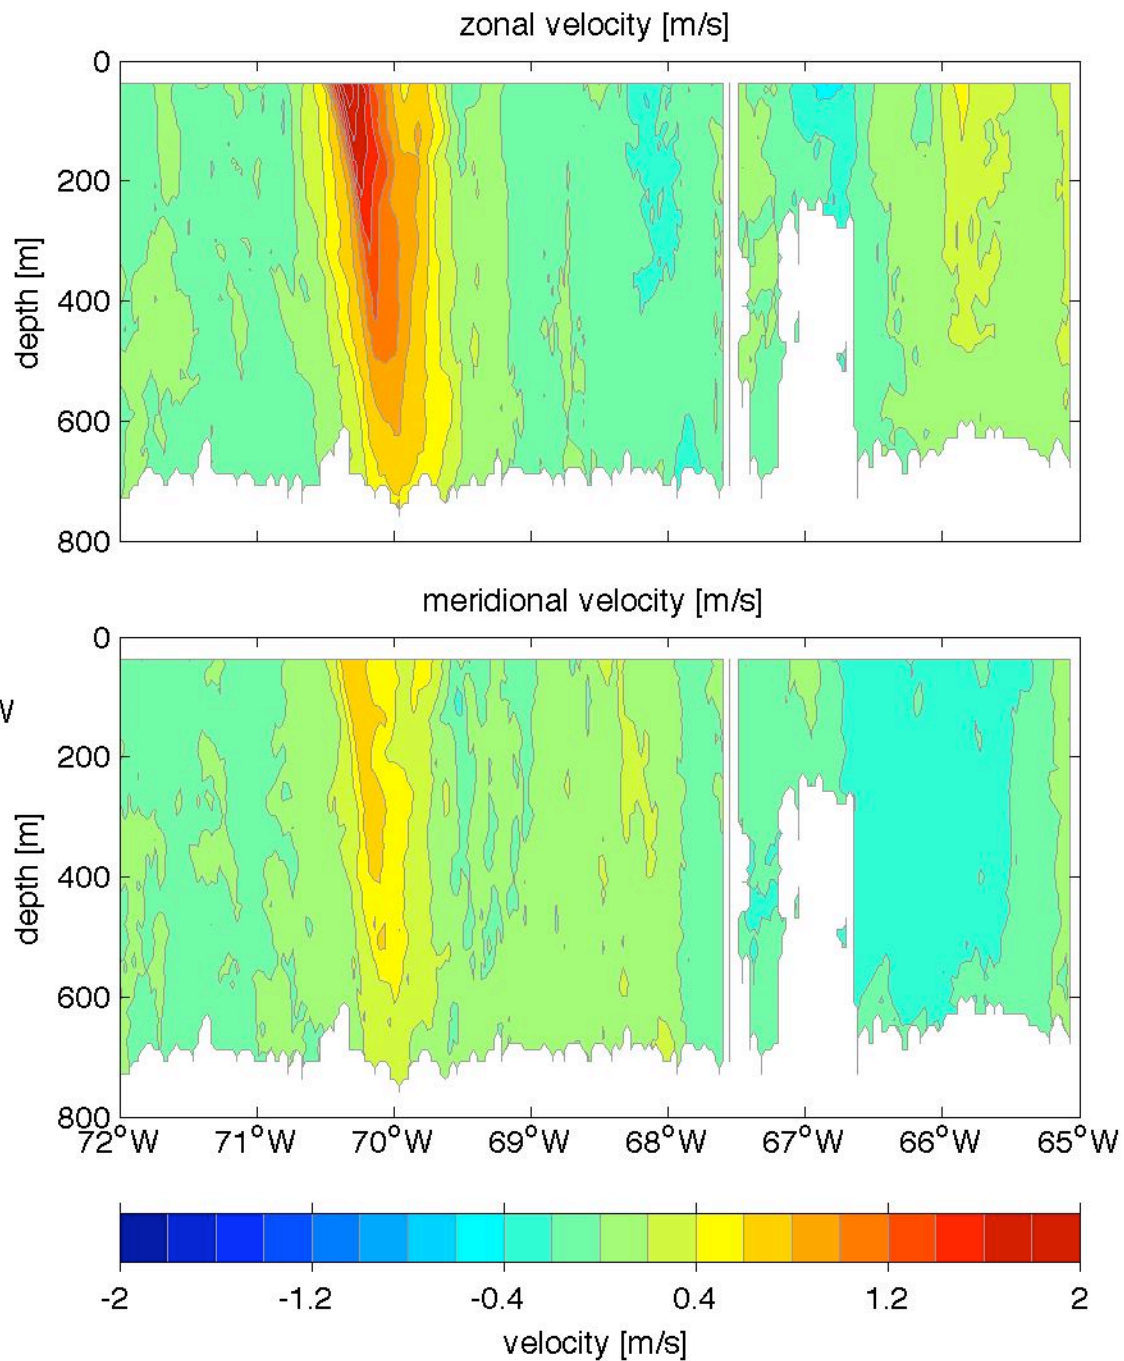

Voyage 1487 outbound
2009/02/07 to 2009/02/08
48 m depth

Voyage 1489 outbound
2009/02/21 to 2009/02/22
48 m depth

Voyage 1497 outbound
2009/04/18 to 2009/04/19
48 m depth

Voyage 1498 outbound
2009/04/25 to 2009/04/26
48 m depth

Voyage 1499 outbound
2009/05/02 to 2009/05/03
48 m depth

Voyage 1500 outbound
2009/05/09 to 2009/05/11
48 m depth

Voyage 1501 outbound
2009/05/16 to 2009/05/17
48 m depth

Voyage 1502 inbound
2009/05/28 to 2009/05/29
48 m depth

Voyage 1502 outbound
2009/05/23 to 2009/05/25
48 m depth

Voyage 1503 inbound
2009/06/02 to 2009/06/04
48 m depth

Voyage 1503 outbound
2009/05/30 to 2009/06/01
48 m depth

Voyage 1504 outbound
2009/06/06 to 2009/06/07
48 m depth