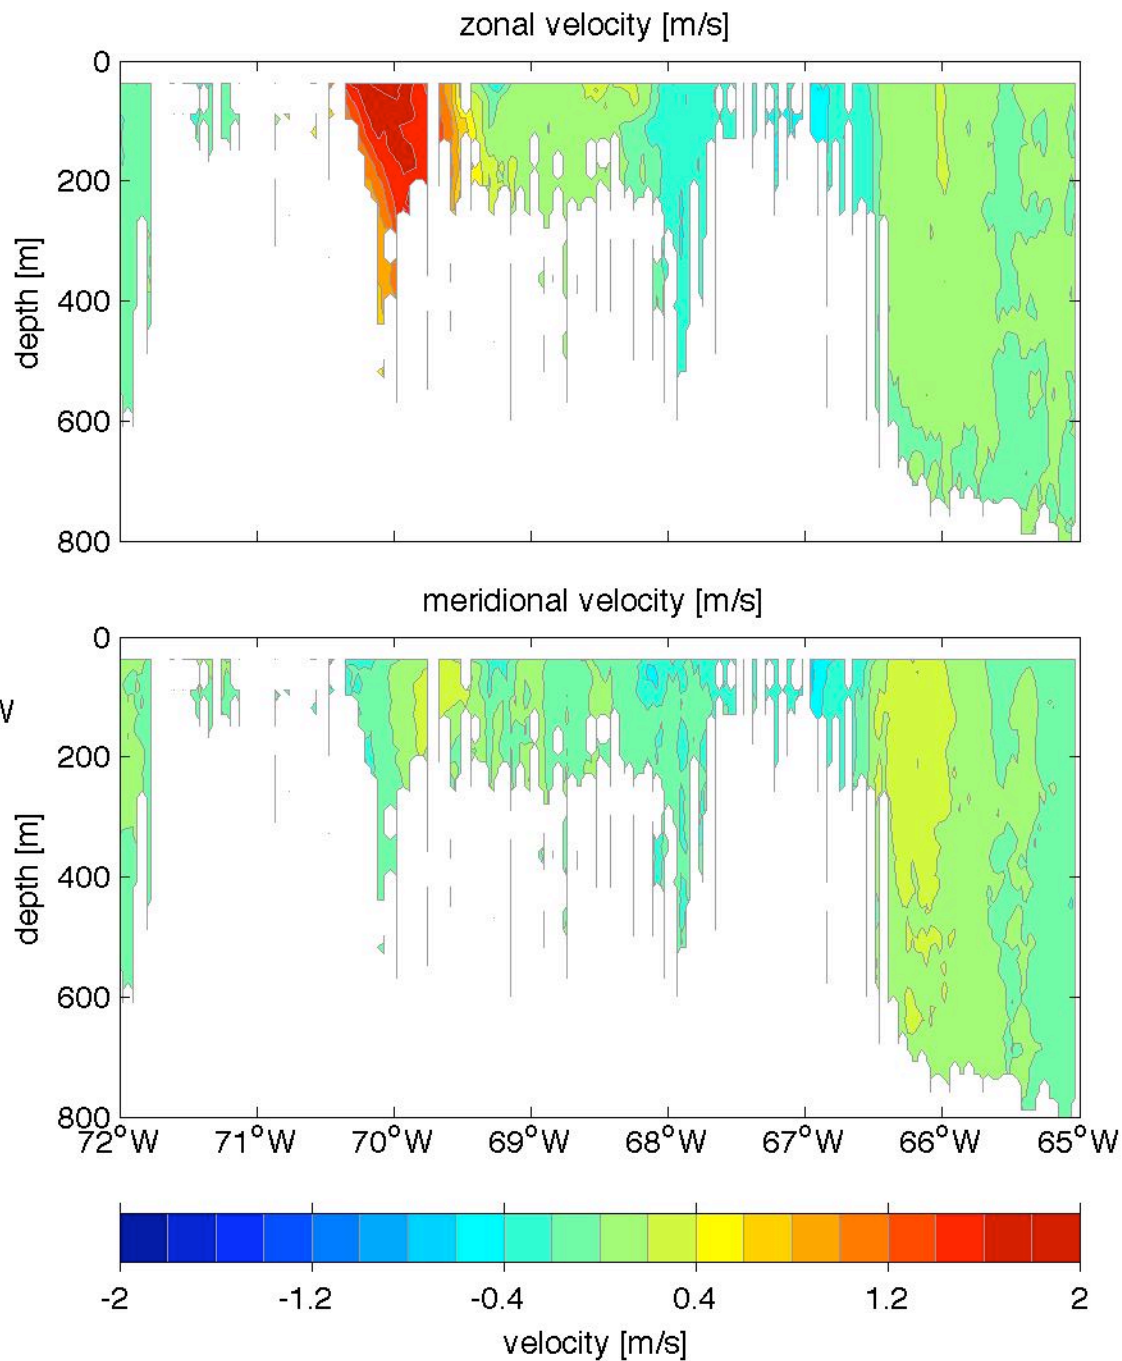

Voyage 1487 outbound
2009/02/07 to 2009/02/08
48 m depth

Voyage 1489 outbound
2009/02/21 to 2009/02/22
48 m depth

Voyage 1497 outbound
2009/04/18 to 2009/04/19
48 m depth

Voyage 1498 outbound
2009/04/25 to 2009/04/26
48 m depth

Voyage 1502 outbound
2009/05/23 to 2009/05/25
48 m depth

Voyage 1503 inbound
2009/06/02 to 2009/06/04
48 m depth

Voyage 1503 outbound
2009/05/30 to 2009/06/01
48 m depth

Voyage 1504 outbound
2009/06/06 to 2009/06/07
48 m depth

Voyage 1505 outbound
2009/06/13 to 2009/06/14
48 m depth

Voyage 1506 inbound
2009/06/23 to 2009/06/25
48 m depth

Voyage 1506 outbound
2009/06/20 to 2009/06/21
48 m depth

Voyage 1507 inbound
2009/06/30 to 2009/07/02
48 m depth

Voyage 1518 inbound
2009/09/15 to 2009/09/17
48 m depth

Voyage 1519 outbound
2009/09/19 to 2009/09/20
48 m depth

Voyage 1521 outbound
2009/10/03 to 2009/10/04
48 m depth

Voyage 1523 outbound
2009/10/17 to 2009/10/18
48 m depth