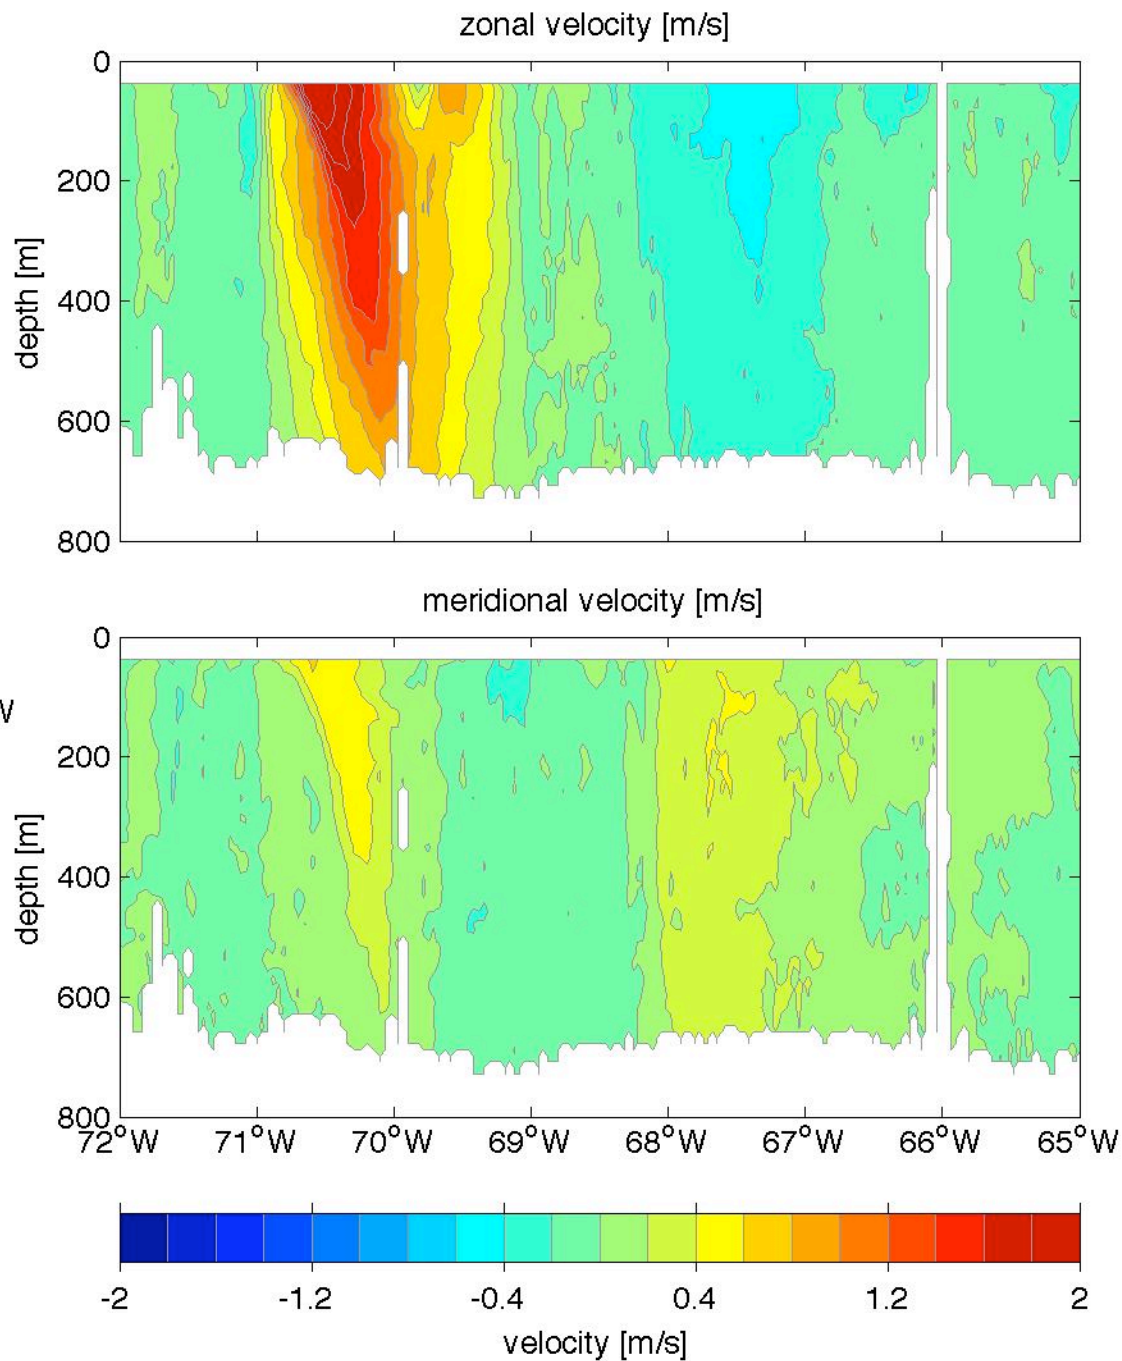

Voyage 1502 outbound
2009/05/23 to 2009/05/25
48 m depth

Voyage 1503 inbound
2009/06/02 to 2009/06/04
48 m depth

Voyage 1503 outbound
2009/05/30 to 2009/06/01
48 m depth

Voyage 1504 outbound
2009/06/06 to 2009/06/07
48 m depth

Voyage 1505 outbound
2009/06/13 to 2009/06/14
48 m depth

Voyage 1506 inbound
2009/06/23 to 2009/06/25
48 m depth

Voyage 1506 outbound
2009/06/20 to 2009/06/21
48 m depth

Voyage 1507 inbound
2009/06/30 to 2009/07/02
48 m depth

Voyage 1507 outbound
2009/06/27 to 2009/06/28
48 m depth

Voyage 1508 outbound
2009/07/04 to 2009/07/05
48 m depth

Voyage 1509 inbound
2009/07/14 to 2009/07/16
48 m depth

Voyage 1509 outbound
2009/07/11 to 2009/07/12
48 m depth