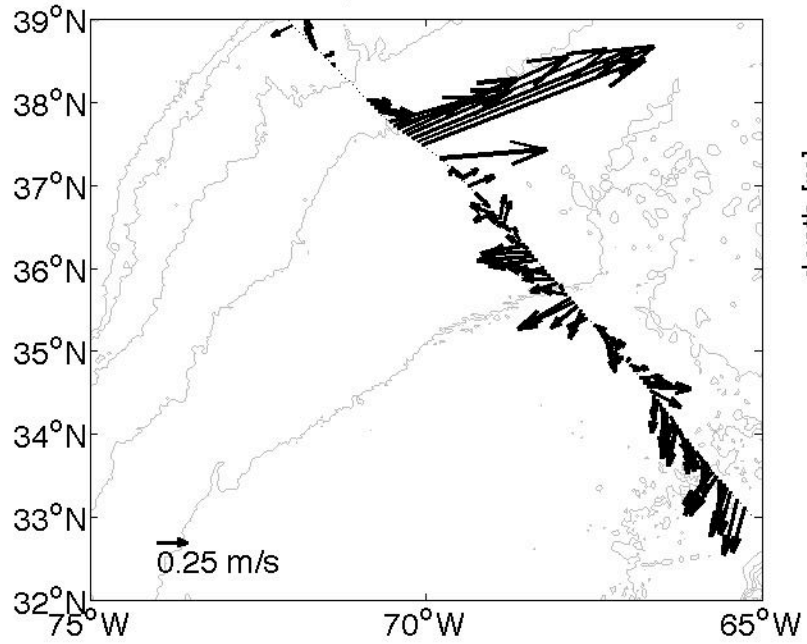

Voyage 1499 outbound
2009/05/02 to 2009/05/03
48 m depth