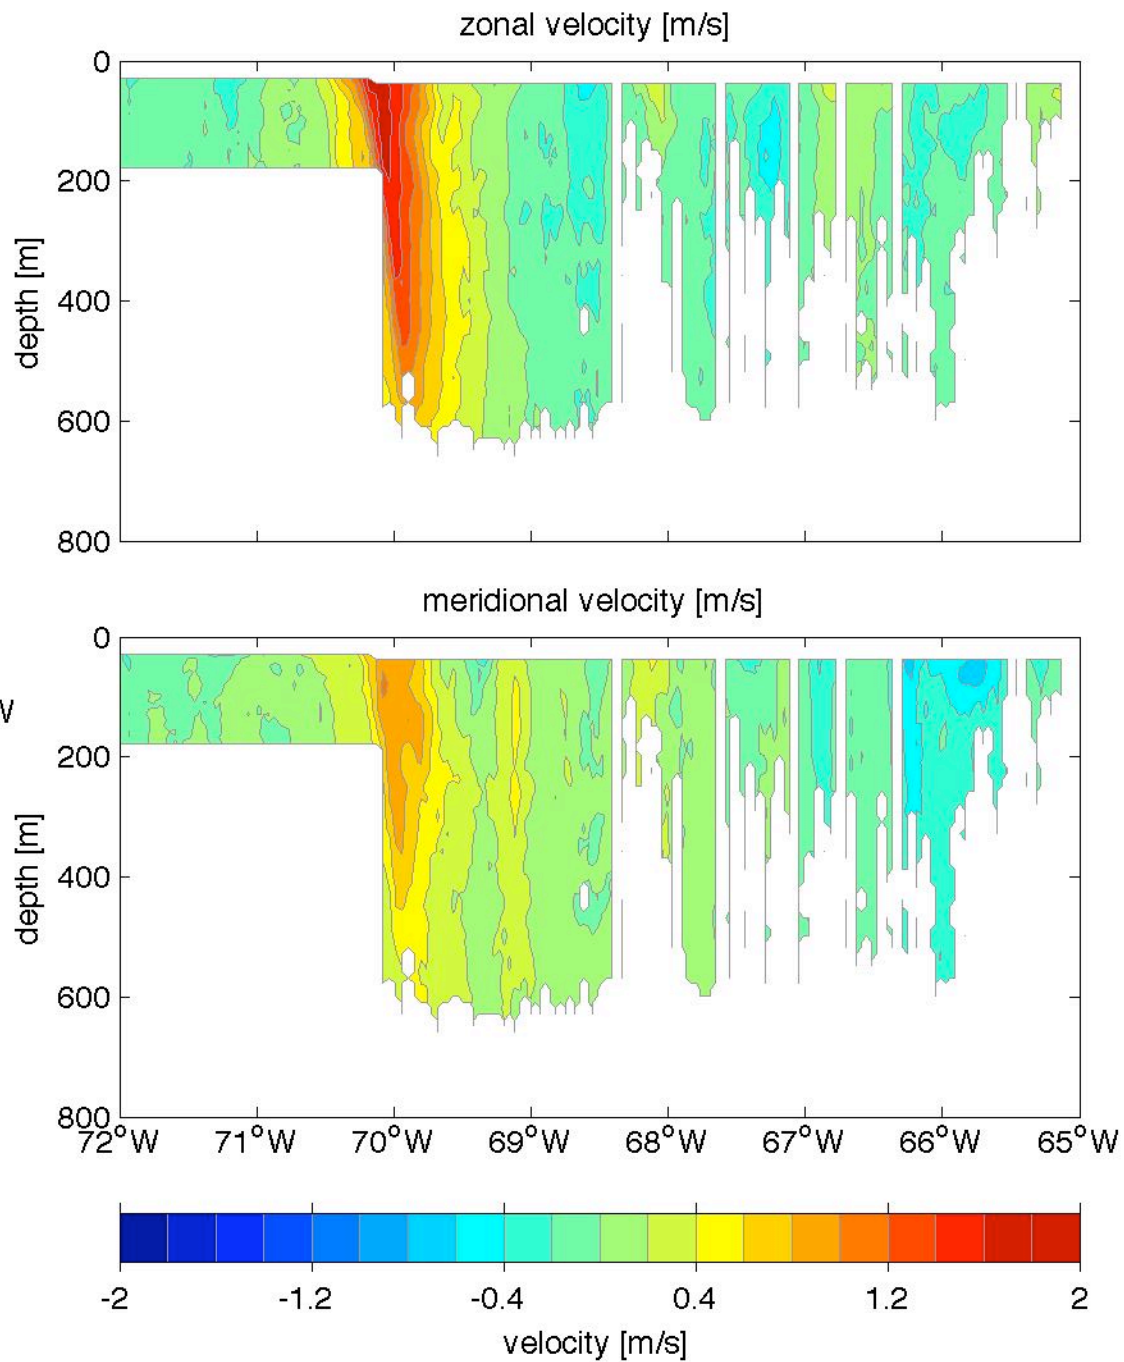

Voyage 1487 outbound
2009/02/07 to 2009/02/08
48 m depth

Voyage 1489 outbound
2009/02/21 to 2009/02/22
48 m depth

Voyage 1497 outbound
2009/04/18 to 2009/04/19
48 m depth

Voyage 1498 outbound
2009/04/25 to 2009/04/26
48 m depth

Voyage 1499 outbound
2009/05/02 to 2009/05/03
48 m depth

Voyage 1500 outbound
2009/05/09 to 2009/05/11
48 m depth

Voyage 1501 outbound
2009/05/16 to 2009/05/17
48 m depth

Voyage 1502 inbound
2009/05/28 to 2009/05/29
48 m depth

Voyage 1502 outbound
2009/05/23 to 2009/05/25
48 m depth

Voyage 1503 inbound
2009/06/02 to 2009/06/04
48 m depth

Voyage 1503 outbound
2009/05/30 to 2009/06/01
48 m depth

Voyage 1504 outbound
2009/06/06 to 2009/06/07
48 m depth

Voyage 1518 inbound
2009/09/15 to 2009/09/17
48 m depth

Voyage 1519 outbound
2009/09/19 to 2009/09/20
48 m depth

Voyage 1521 outbound
2009/10/03 to 2009/10/04
48 m depth

Voyage 1523 outbound
2009/10/17 to 2009/10/18
48 m depth