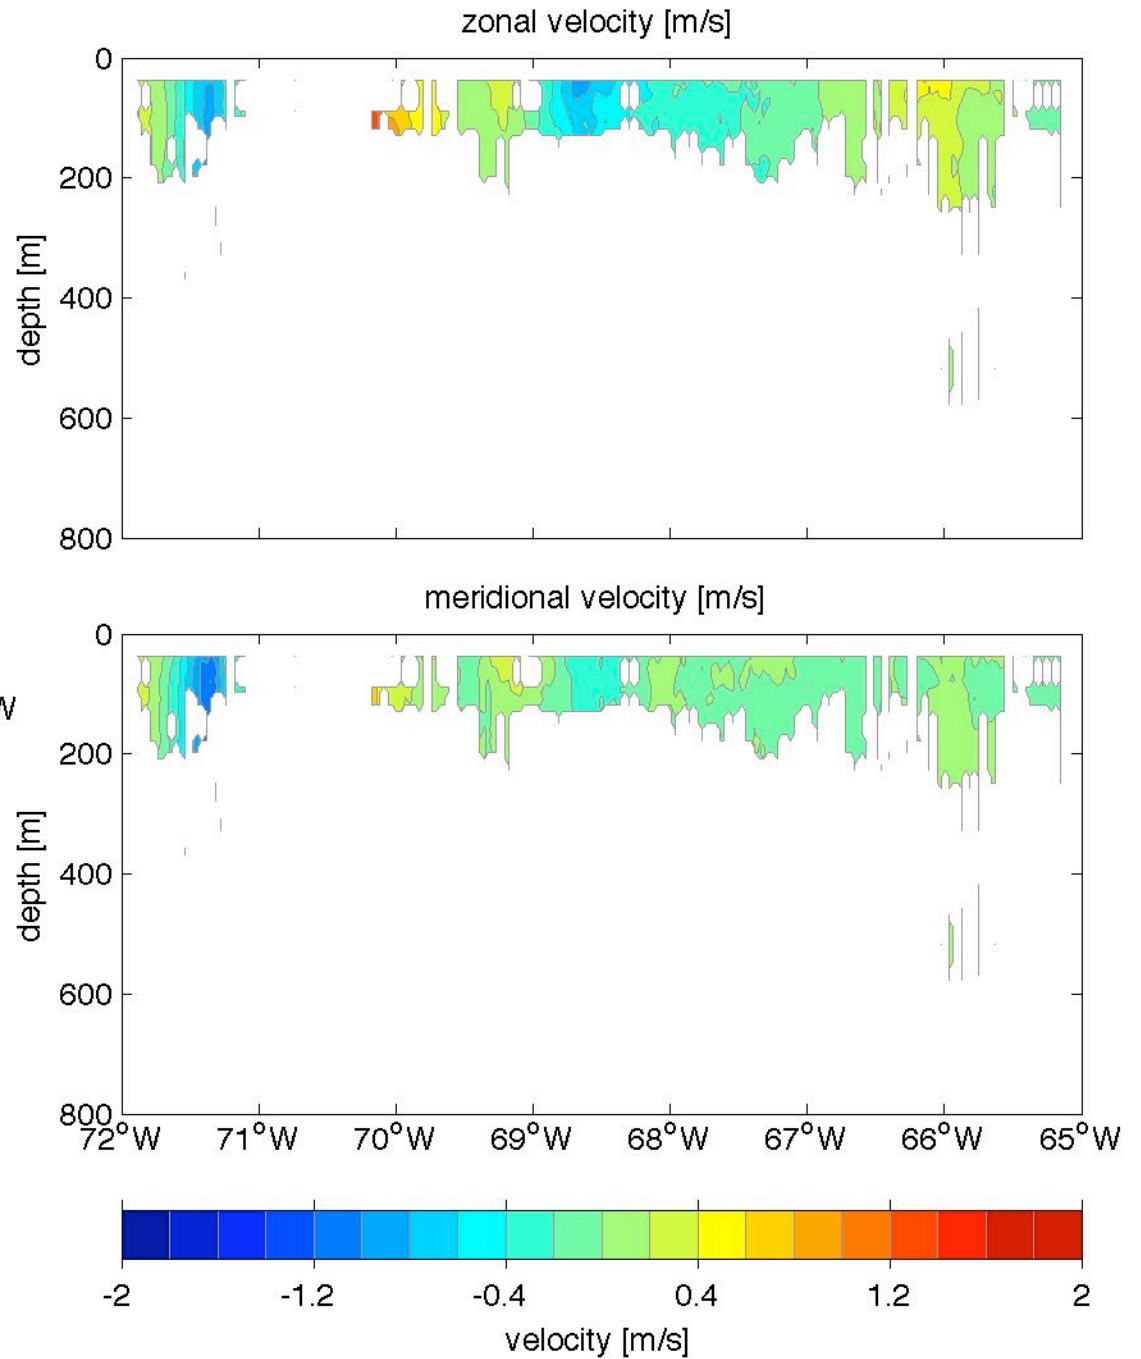

Voyage 1505 outbound
2009/06/13 to 2009/06/14
48 m depth

Voyage 1506 inbound
2009/06/23 to 2009/06/25
48 m depth

Voyage 1506 outbound
2009/06/20 to 2009/06/21
48 m depth

Voyage 1507 inbound
2009/06/30 to 2009/07/02
48 m depth

Voyage 1507 outbound
2009/06/27 to 2009/06/28
48 m depth

Voyage 1508 outbound
2009/07/04 to 2009/07/05
48 m depth

Voyage 1509 inbound
2009/07/14 to 2009/07/16
48 m depth

Voyage 1509 outbound
2009/07/11 to 2009/07/12
48 m depth

Voyage 1514 inbound
2009/08/18 to 2009/08/20
48 m depth

Voyage 1514 outbound
2009/08/15 to 2009/08/16
48 m depth

Voyage 1515 inbound
2009/08/25 to 2009/08/27
48 m depth

Voyage 1517 outbound
2009/09/05 to 2009/09/06
48 m depth

Voyage 1518 inbound
2009/09/15 to 2009/09/17
48 m depth

Voyage 1519 outbound
2009/09/19 to 2009/09/20
48 m depth

Voyage 1521 outbound
2009/10/03 to 2009/10/04
48 m depth

Voyage 1523 outbound
2009/10/17 to 2009/10/18
48 m depth