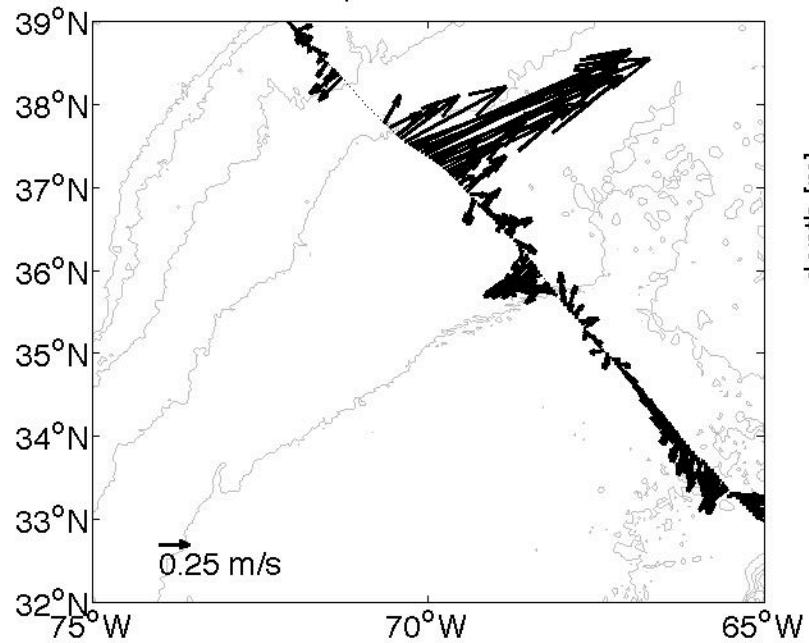

Voyage 1500 outbound
2009/05/09 to 2009/05/11
48 m depth