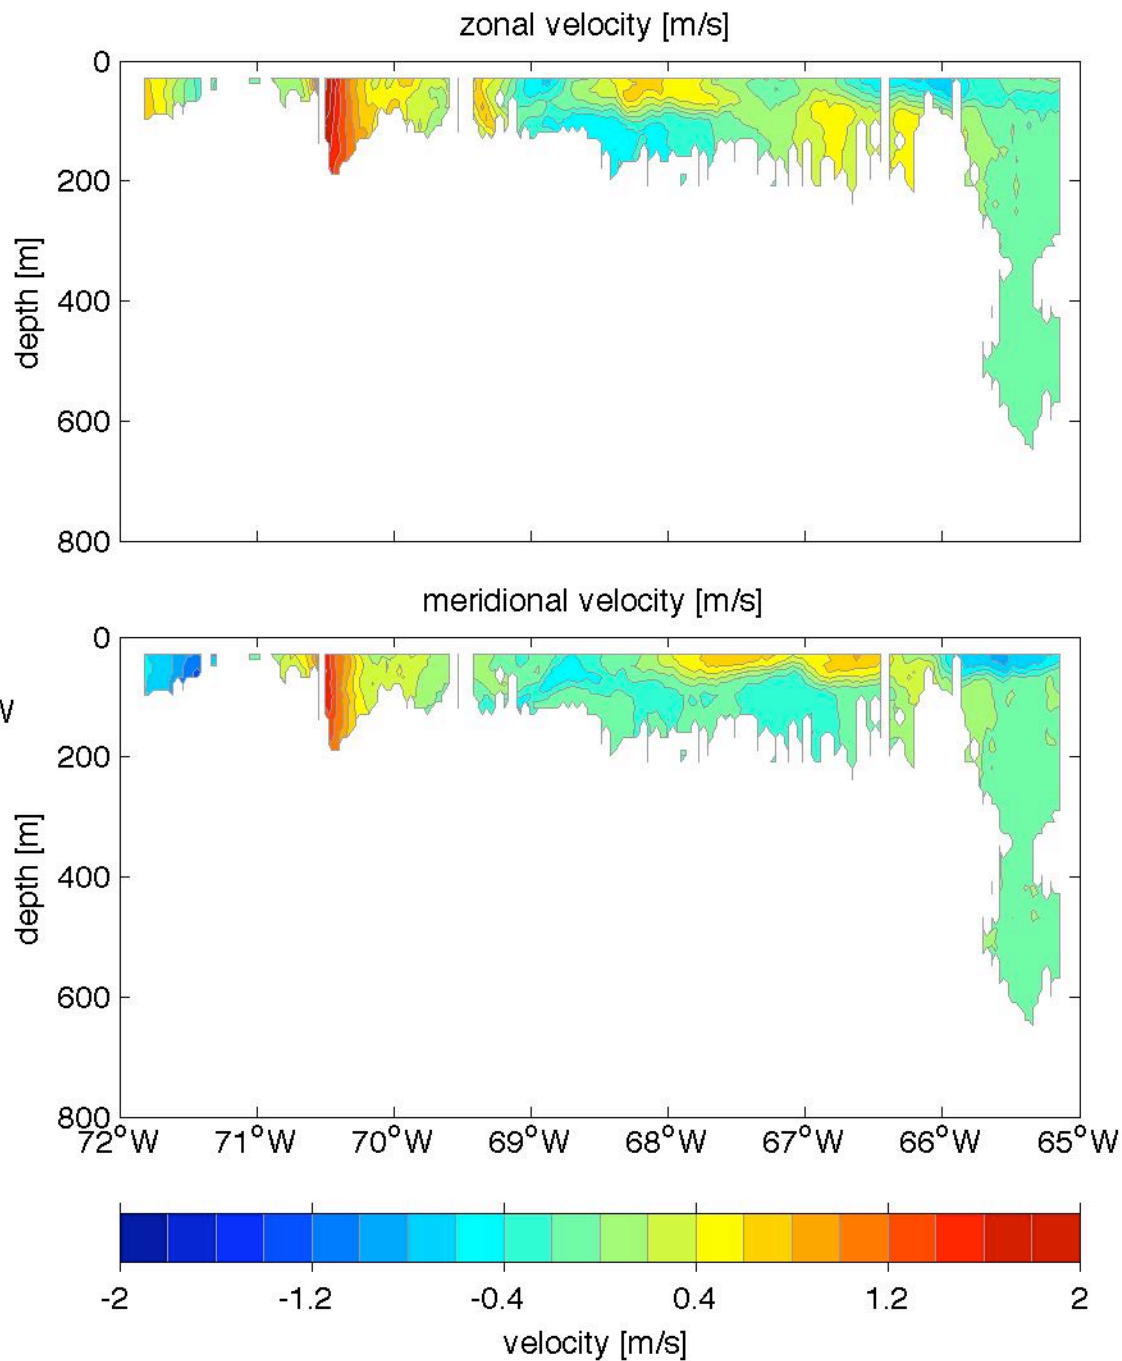

Voyage 1505 outbound
2009/06/13 to 2009/06/14
48 m depth

Voyage 1506 inbound
2009/06/23 to 2009/06/25
48 m depth

Voyage 1506 outbound
2009/06/20 to 2009/06/21
48 m depth

Voyage 1507 inbound
2009/06/30 to 2009/07/02
48 m depth

Voyage 1507 outbound
2009/06/27 to 2009/06/28
48 m depth

Voyage 1508 outbound
2009/07/04 to 2009/07/05
48 m depth

Voyage 1509 inbound
2009/07/14 to 2009/07/16
48 m depth

Voyage 1509 outbound
2009/07/11 to 2009/07/12
48 m depth

Voyage 1514 inbound
2009/08/18 to 2009/08/20
48 m depth

Voyage 1514 outbound
2009/08/15 to 2009/08/16
48 m depth

Voyage 1515 inbound
2009/08/25 to 2009/08/27
48 m depth

Voyage 1517 outbound
2009/09/05 to 2009/09/06
48 m depth

Voyage 1518 inbound
2009/09/15 to 2009/09/17
48 m depth

Voyage 1519 outbound
2009/09/19 to 2009/09/20
48 m depth

Voyage 1521 outbound
2009/10/03 to 2009/10/04
48 m depth

Voyage 1523 outbound
2009/10/17 to 2009/10/18
48 m depth