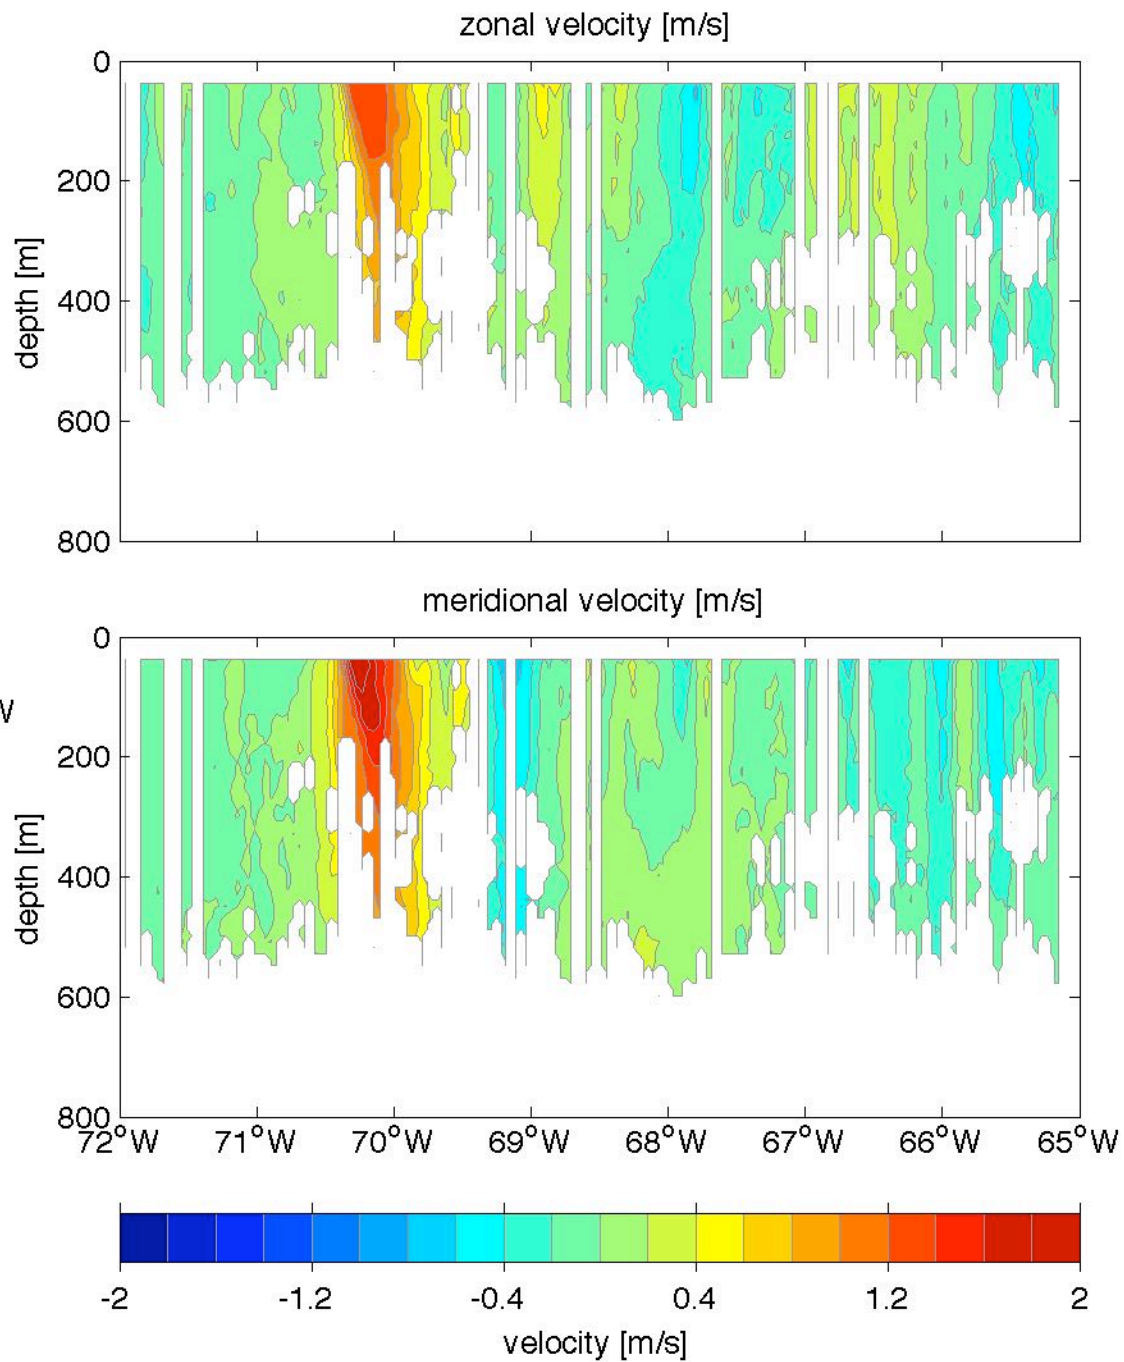

Voyage 1487 outbound
2009/02/07 to 2009/02/08
48 m depth

Voyage 1489 outbound
2009/02/21 to 2009/02/22
48 m depth

Voyage 1497 outbound
2009/04/18 to 2009/04/19
48 m depth

Voyage 1498 outbound
2009/04/25 to 2009/04/26
48 m depth

Voyage 1499 outbound
2009/05/02 to 2009/05/03
48 m depth

Voyage 1500 outbound
2009/05/09 to 2009/05/11
48 m depth

Voyage 1501 outbound
2009/05/16 to 2009/05/17
48 m depth

Voyage 1502 inbound
2009/05/28 to 2009/05/29
48 m depth

Voyage 1502 outbound
2009/05/23 to 2009/05/25
48 m depth

Voyage 1503 inbound
2009/06/02 to 2009/06/04
48 m depth

Voyage 1503 outbound
2009/05/30 to 2009/06/01
48 m depth

Voyage 1504 outbound
2009/06/06 to 2009/06/07
48 m depth

Voyage 1518 inbound
2009/09/15 to 2009/09/17
48 m depth

Voyage 1519 outbound
2009/09/19 to 2009/09/20
48 m depth

Voyage 1521 outbound
2009/10/03 to 2009/10/04
48 m depth

Voyage 1523 outbound
2009/10/17 to 2009/10/18
48 m depth