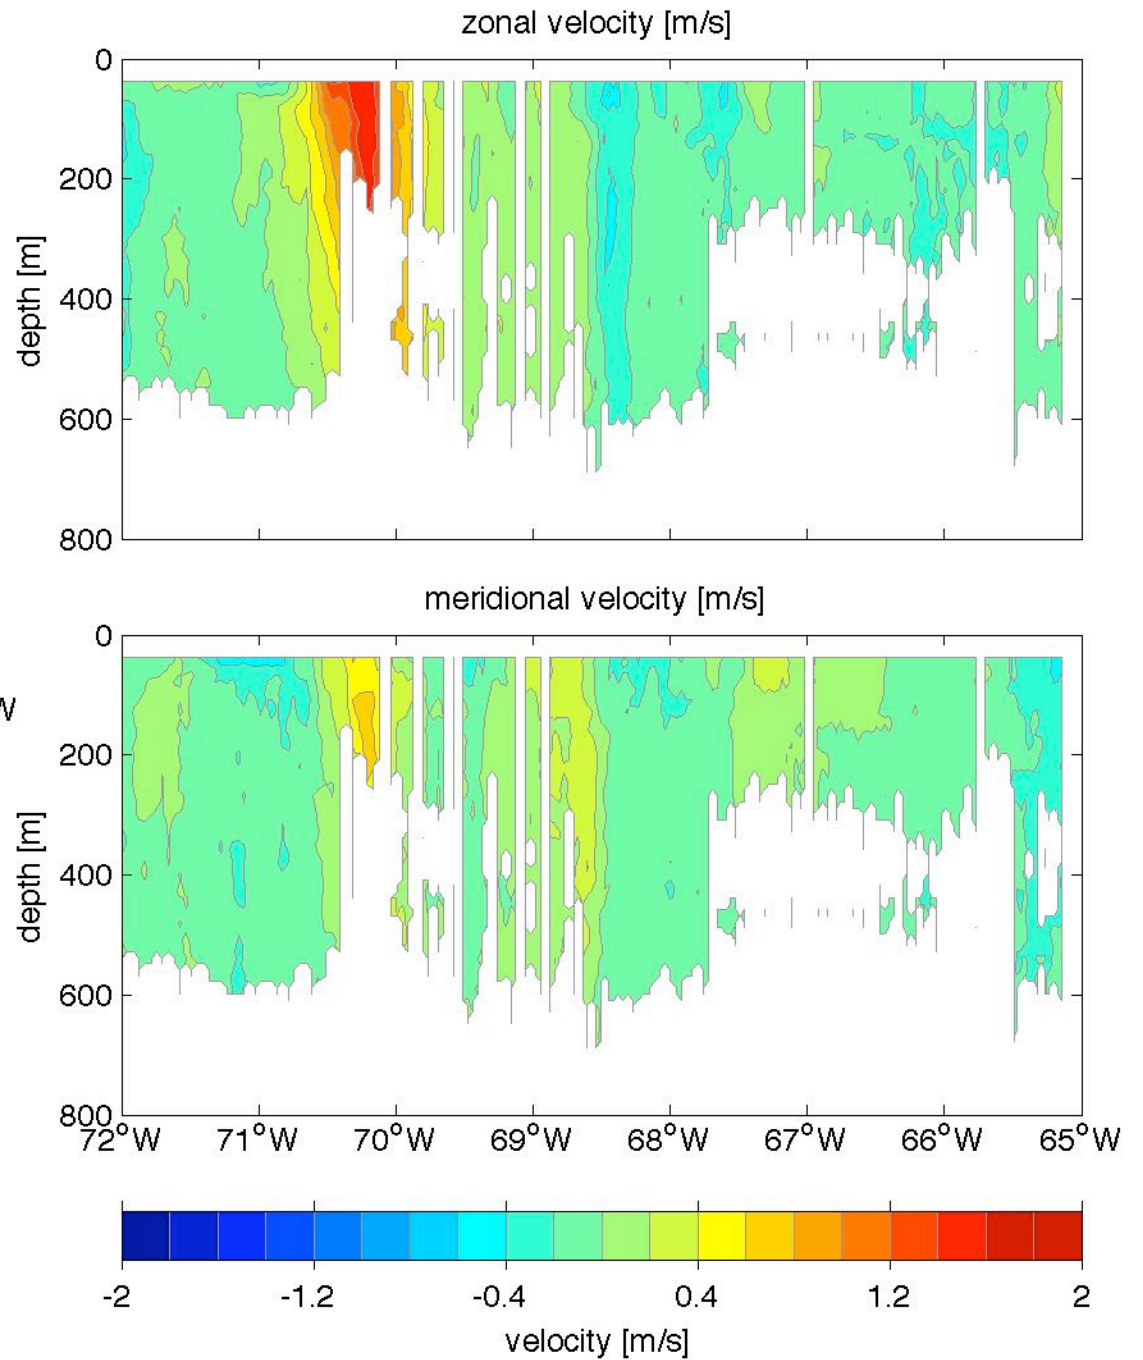

Voyage 1487 outbound
2009/02/07 to 2009/02/08
48 m depth

Voyage 1489 outbound
2009/02/21 to 2009/02/22
48 m depth

Voyage 1497 outbound
2009/04/18 to 2009/04/19
48 m depth

Voyage 1498 outbound
2009/04/25 to 2009/04/26
48 m depth

Voyage 1514 inbound
2009/08/18 to 2009/08/20
48 m depth

Voyage 1514 outbound
2009/08/15 to 2009/08/16
48 m depth

Voyage 1515 inbound
2009/08/25 to 2009/08/27
48 m depth

Voyage 1517 outbound
2009/09/05 to 2009/09/06
48 m depth

Voyage 1518 inbound
2009/09/15 to 2009/09/17
48 m depth

Voyage 1519 outbound
2009/09/19 to 2009/09/20
48 m depth

Voyage 1521 outbound
2009/10/03 to 2009/10/04
48 m depth

Voyage 1523 outbound
2009/10/17 to 2009/10/18
48 m depth

Voyage 1525 outbound
2009/10/31 to 2009/11/01
48 m depth

Voyage 1526 inbound
2009/11/10 to 2009/11/11
48 m depth

Voyage 1526 outbound
2009/11/07 to 2009/11/08
48 m depth

Voyage 1527 inbound
2009/11/17 to 2009/11/19
48 m depth