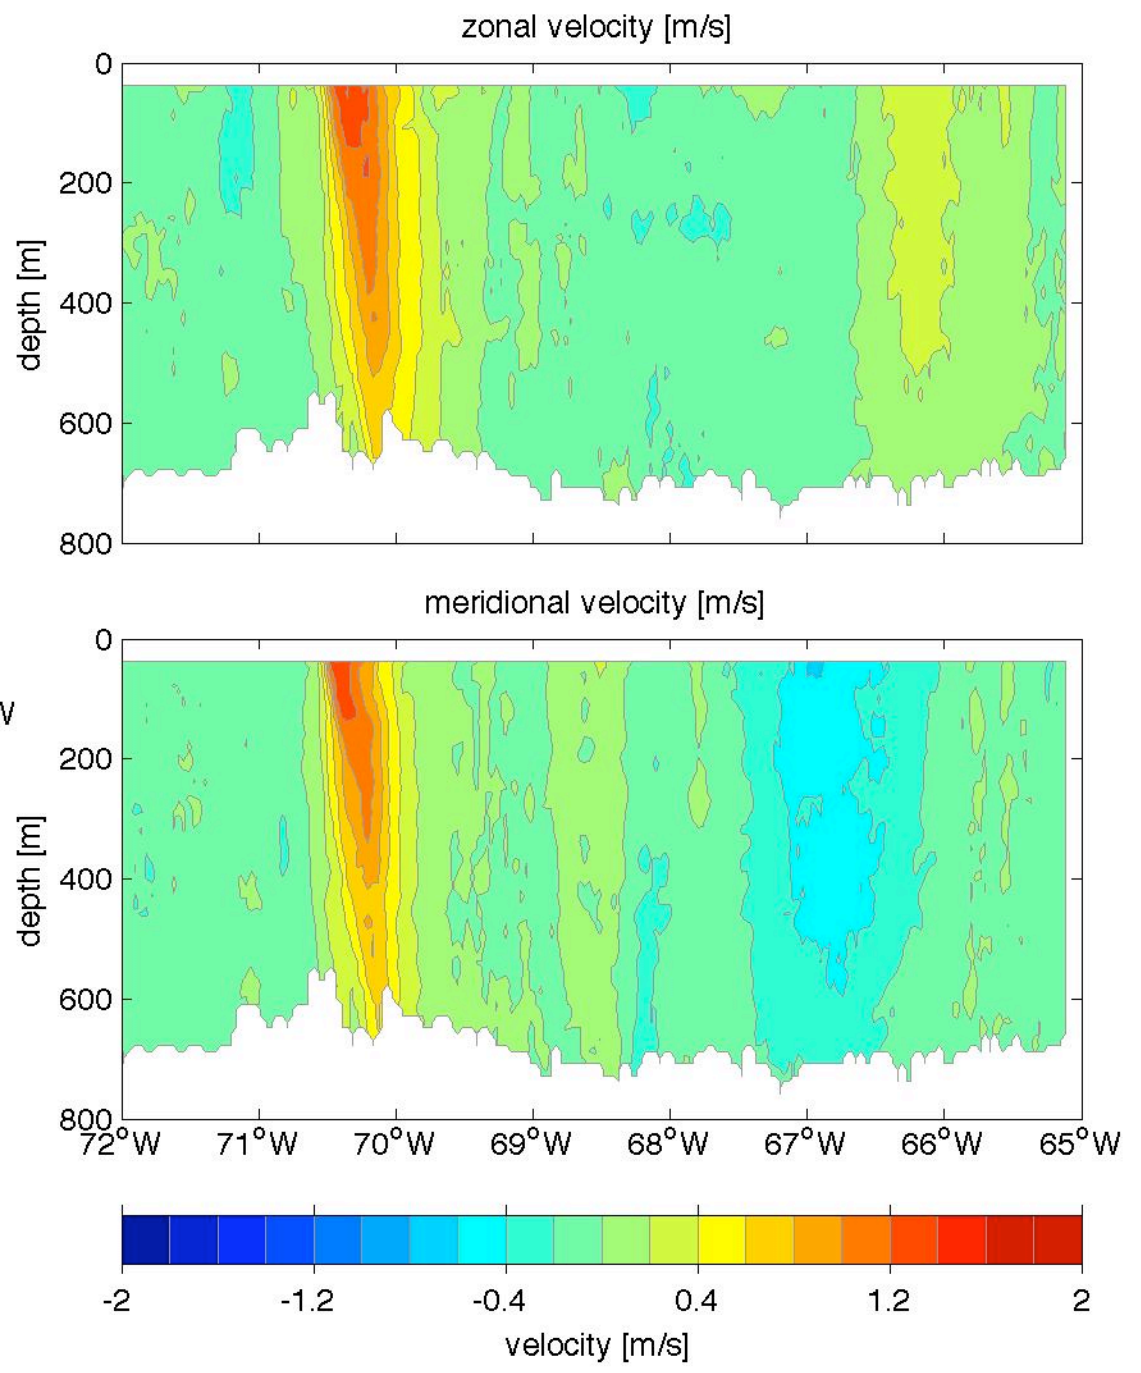

Voyage 1487 outbound
2009/02/07 to 2009/02/08
48 m depth

Voyage 1489 outbound
2009/02/21 to 2009/02/22
48 m depth

Voyage 1497 outbound
2009/04/18 to 2009/04/19
48 m depth

Voyage 1498 outbound
2009/04/25 to 2009/04/26
48 m depth

Voyage 1499 outbound
2009/05/02 to 2009/05/03
48 m depth

Voyage 1500 outbound
2009/05/09 to 2009/05/11
48 m depth

Voyage 1501 outbound
2009/05/16 to 2009/05/17
48 m depth

Voyage 1502 inbound
2009/05/28 to 2009/05/29
48 m depth

Voyage 1502 outbound
2009/05/23 to 2009/05/25
48 m depth

Voyage 1503 inbound
2009/06/02 to 2009/06/04
48 m depth

Voyage 1503 outbound
2009/05/30 to 2009/06/01
48 m depth

Voyage 1504 outbound
2009/06/06 to 2009/06/07
48 m depth