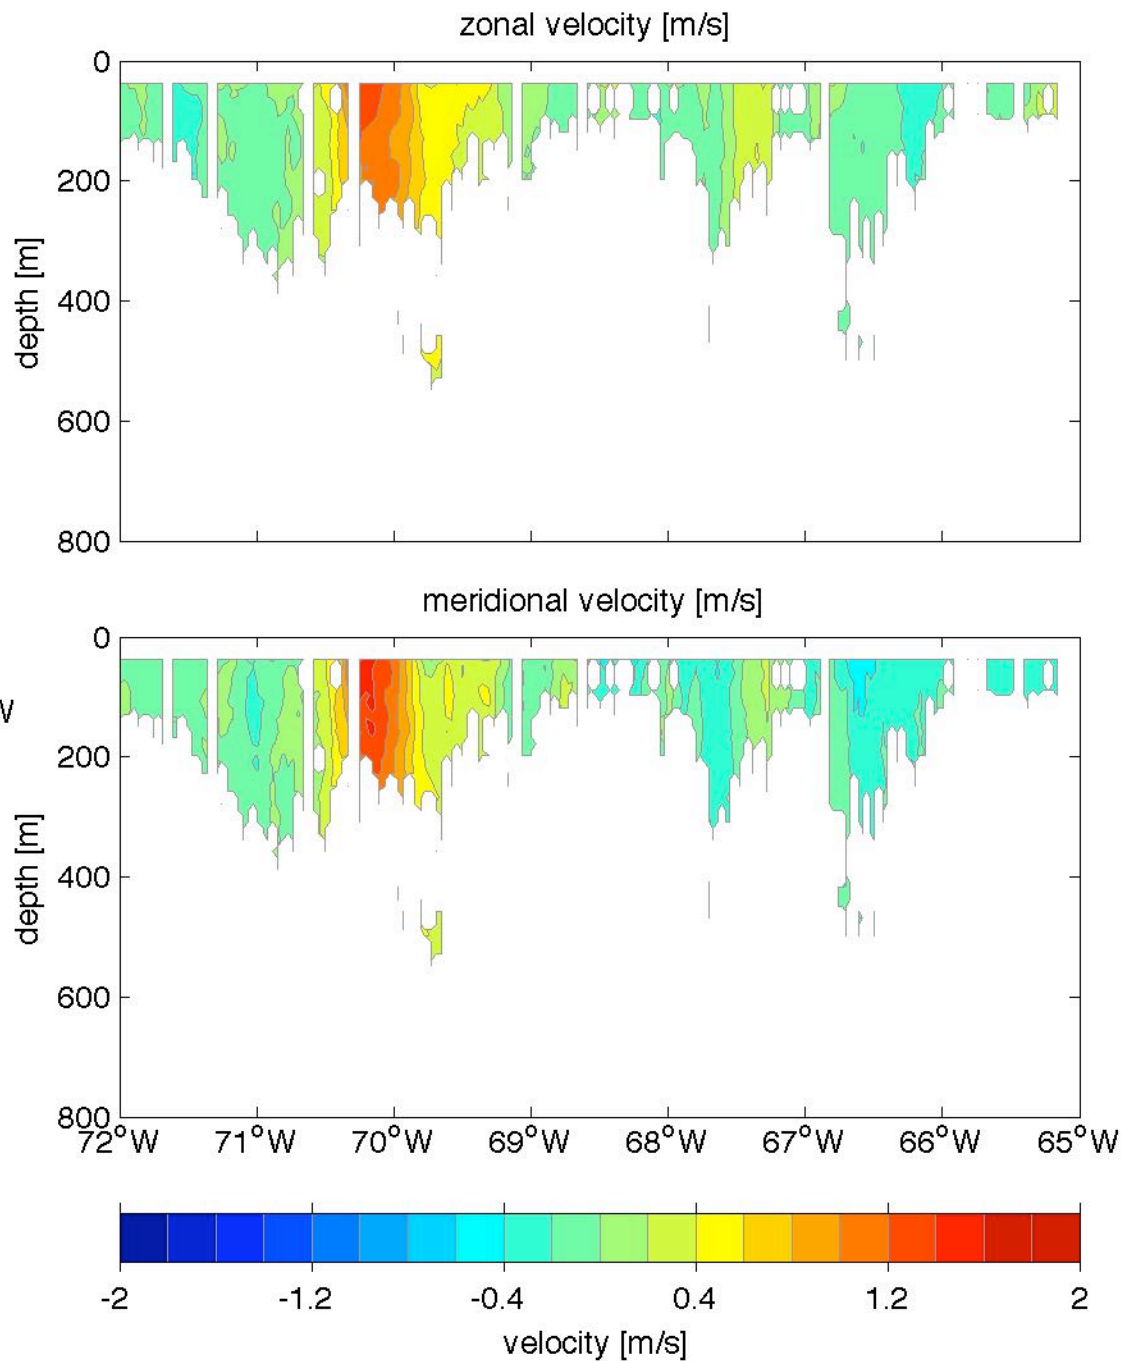

Voyage 1487 outbound
2009/02/07 to 2009/02/08
48 m depth

Voyage 1489 outbound
2009/02/21 to 2009/02/22
48 m depth

Voyage 1497 outbound
2009/04/18 to 2009/04/19
48 m depth

Voyage 1498 outbound
2009/04/25 to 2009/04/26
48 m depth

Voyage 1499 outbound
2009/05/02 to 2009/05/03
48 m depth

Voyage 1500 outbound
2009/05/09 to 2009/05/11
48 m depth

Voyage 1501 outbound
2009/05/16 to 2009/05/17
48 m depth

Voyage 1502 inbound
2009/05/28 to 2009/05/29
48 m depth

Voyage 1502 outbound
2009/05/23 to 2009/05/25
48 m depth

Voyage 1503 inbound
2009/06/02 to 2009/06/04
48 m depth

Voyage 1503 outbound
2009/05/30 to 2009/06/01
48 m depth

Voyage 1504 outbound
2009/06/06 to 2009/06/07
48 m depth

Voyage 1518 inbound
2009/09/15 to 2009/09/17
48 m depth

Voyage 1519 outbound
2009/09/19 to 2009/09/20
48 m depth

Voyage 1521 outbound
2009/10/03 to 2009/10/04
48 m depth

Voyage 1523 outbound
2009/10/17 to 2009/10/18
48 m depth