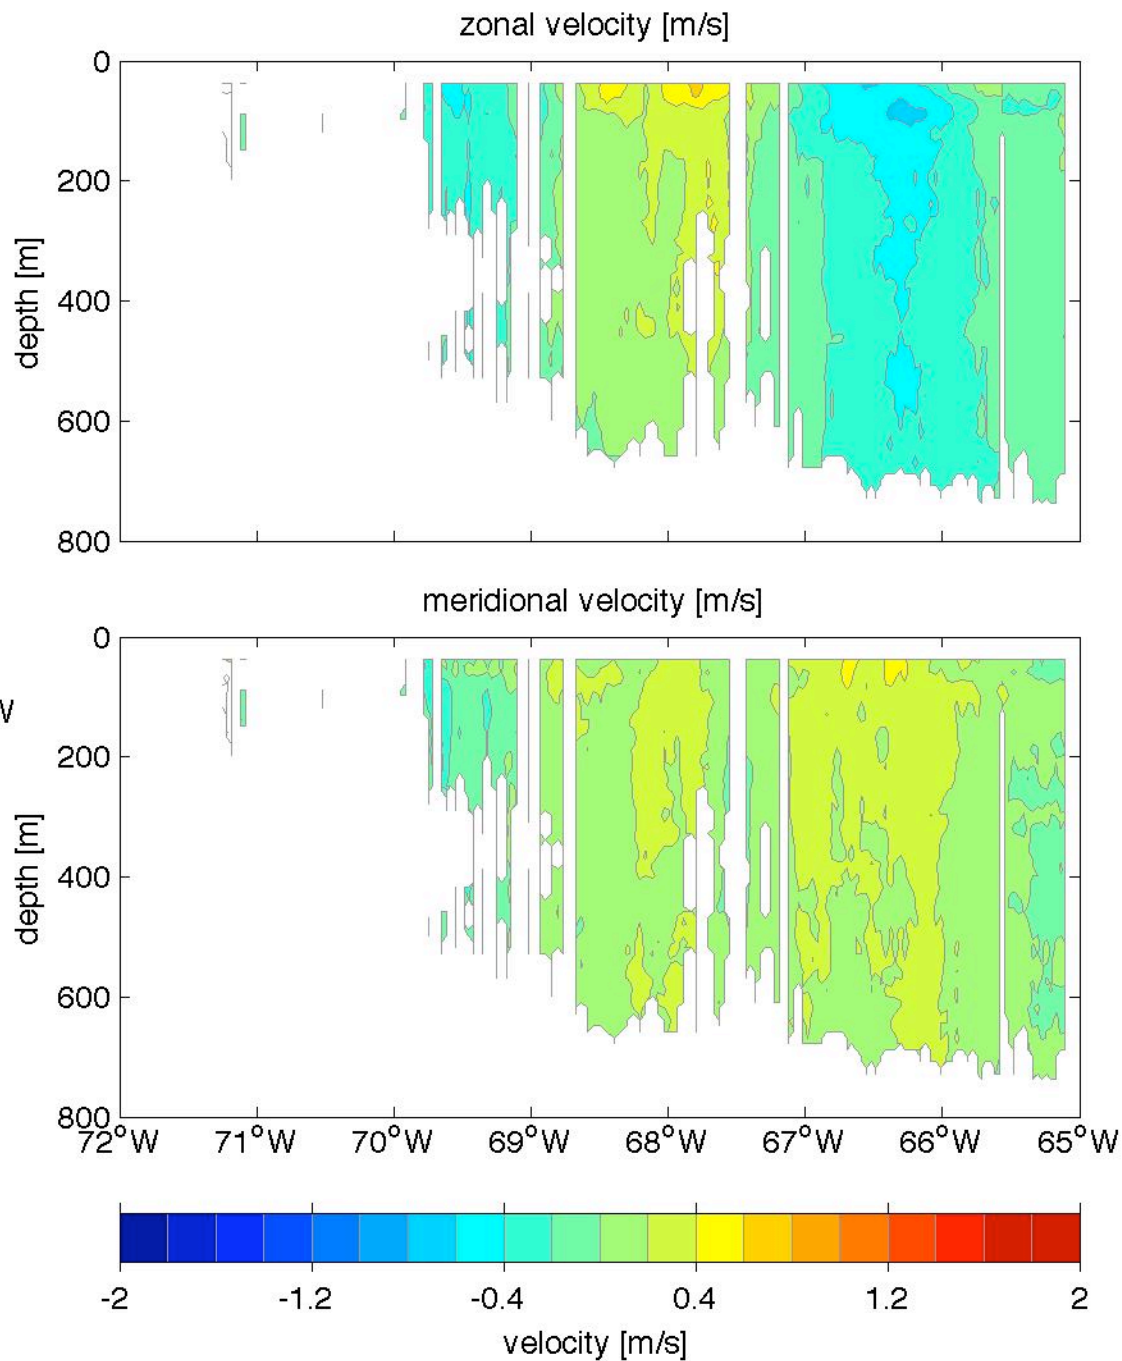

Voyage 1487 outbound
2009/02/07 to 2009/02/08
48 m depth

Voyage 1489 outbound
2009/02/21 to 2009/02/22
48 m depth

Voyage 1497 outbound
2009/04/18 to 2009/04/19
48 m depth

Voyage 1498 outbound
2009/04/25 to 2009/04/26
48 m depth

Voyage 1514 inbound
2009/08/18 to 2009/08/20
48 m depth

Voyage 1514 outbound
2009/08/15 to 2009/08/16
48 m depth

Voyage 1515 inbound
2009/08/25 to 2009/08/27
48 m depth

Voyage 1517 outbound
2009/09/05 to 2009/09/06
48 m depth

Voyage 1518 inbound
2009/09/15 to 2009/09/17
48 m depth

Voyage 1519 outbound
2009/09/19 to 2009/09/20
48 m depth

Voyage 1521 outbound
2009/10/03 to 2009/10/04
48 m depth

Voyage 1523 outbound
2009/10/17 to 2009/10/18
48 m depth

Voyage 1525 outbound
2009/10/31 to 2009/11/01
48 m depth

Voyage 1526 inbound
2009/11/10 to 2009/11/11
48 m depth

Voyage 1526 outbound
2009/11/07 to 2009/11/08
48 m depth

Voyage 1527 inbound
2009/11/17 to 2009/11/19
48 m depth