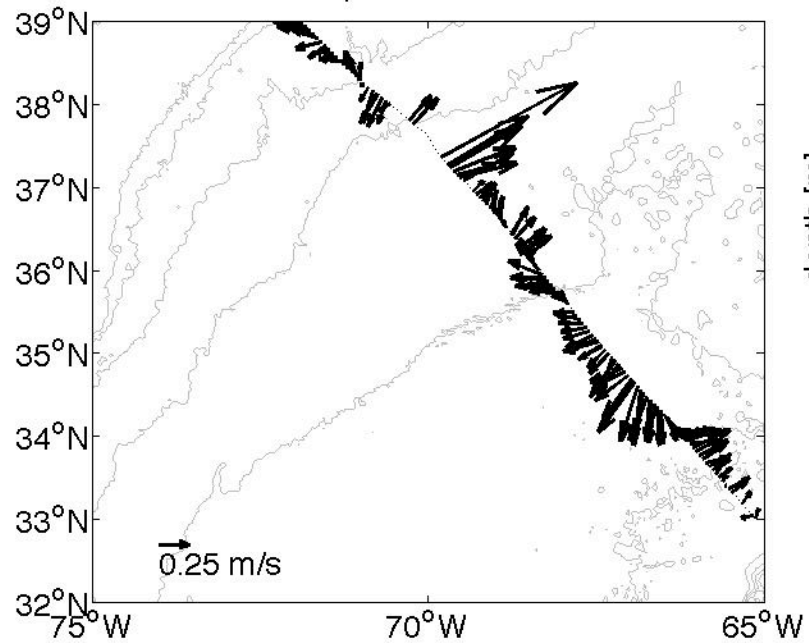

Voyage 1503 inbound
2009/06/02 to 2009/06/04
48 m depth