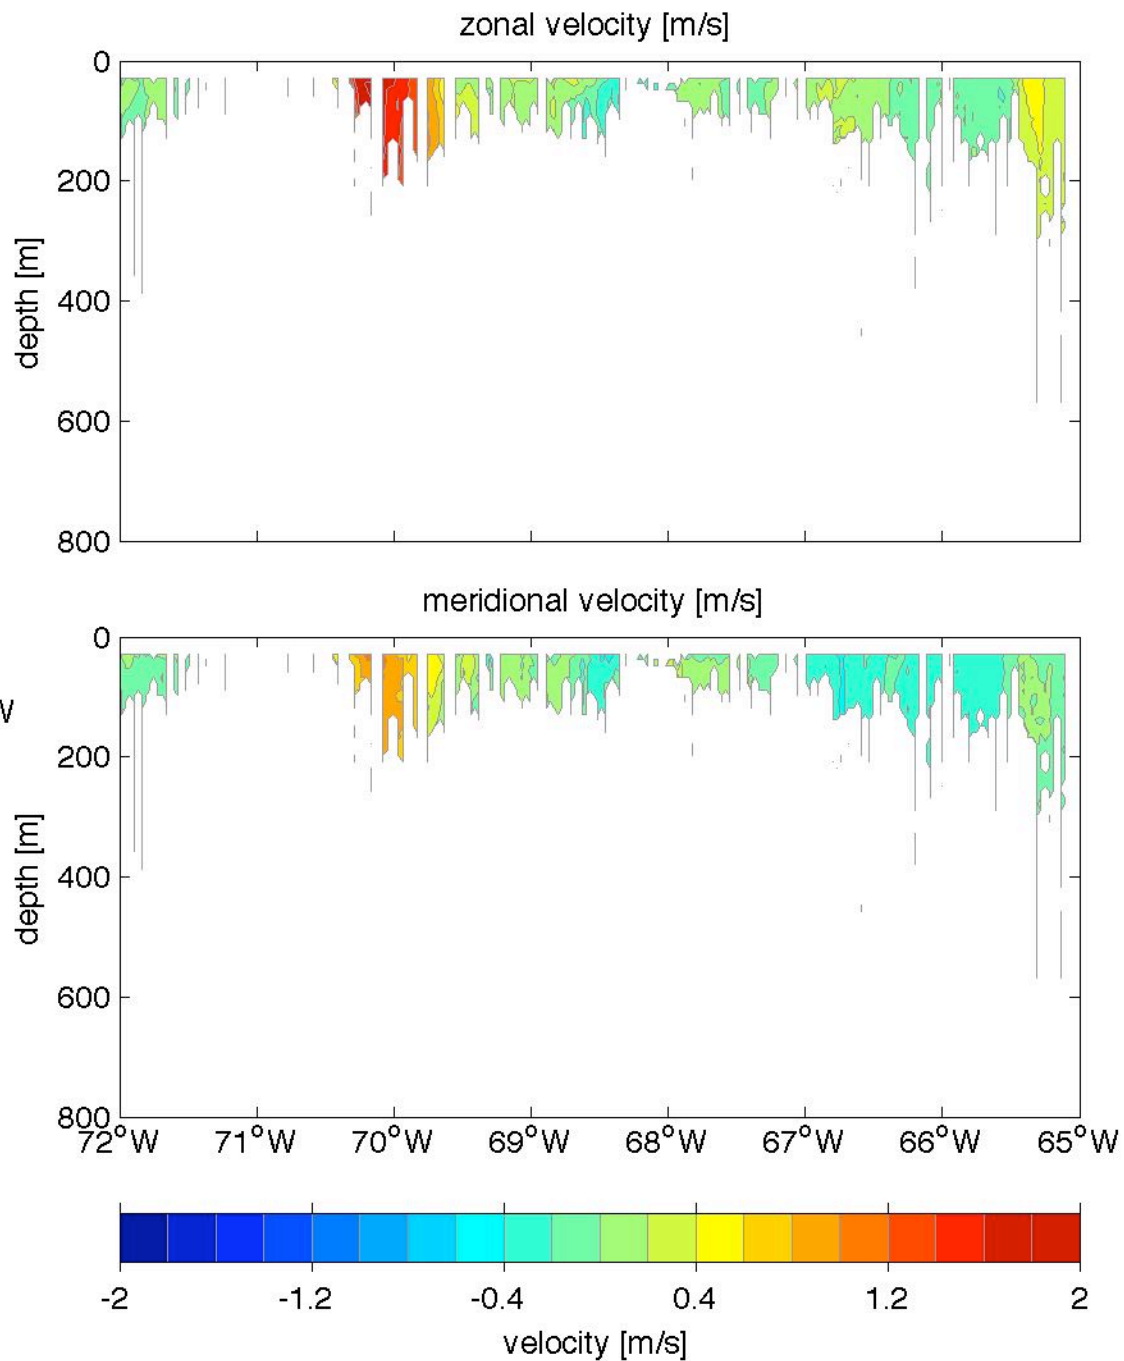

Voyage 1487 outbound
2009/02/07 to 2009/02/08
48 m depth

Voyage 1489 outbound
2009/02/21 to 2009/02/22
48 m depth

Voyage 1497 outbound
2009/04/18 to 2009/04/19
48 m depth

Voyage 1498 outbound
2009/04/25 to 2009/04/26
48 m depth

Voyage 1499 outbound
2009/05/02 to 2009/05/03
48 m depth

Voyage 1500 outbound
2009/05/09 to 2009/05/11
48 m depth

Voyage 1501 outbound
2009/05/16 to 2009/05/17
48 m depth

Voyage 1502 inbound
2009/05/28 to 2009/05/29
48 m depth

Voyage 1502 outbound
2009/05/23 to 2009/05/25
48 m depth

Voyage 1503 inbound
2009/06/02 to 2009/06/04
48 m depth

Voyage 1503 outbound
2009/05/30 to 2009/06/01
48 m depth

Voyage 1504 outbound
2009/06/06 to 2009/06/07
48 m depth

Voyage 1518 inbound
2009/09/15 to 2009/09/17
48 m depth

Voyage 1519 outbound
2009/09/19 to 2009/09/20
48 m depth

Voyage 1521 outbound
2009/10/03 to 2009/10/04
48 m depth

Voyage 1523 outbound
2009/10/17 to 2009/10/18
48 m depth