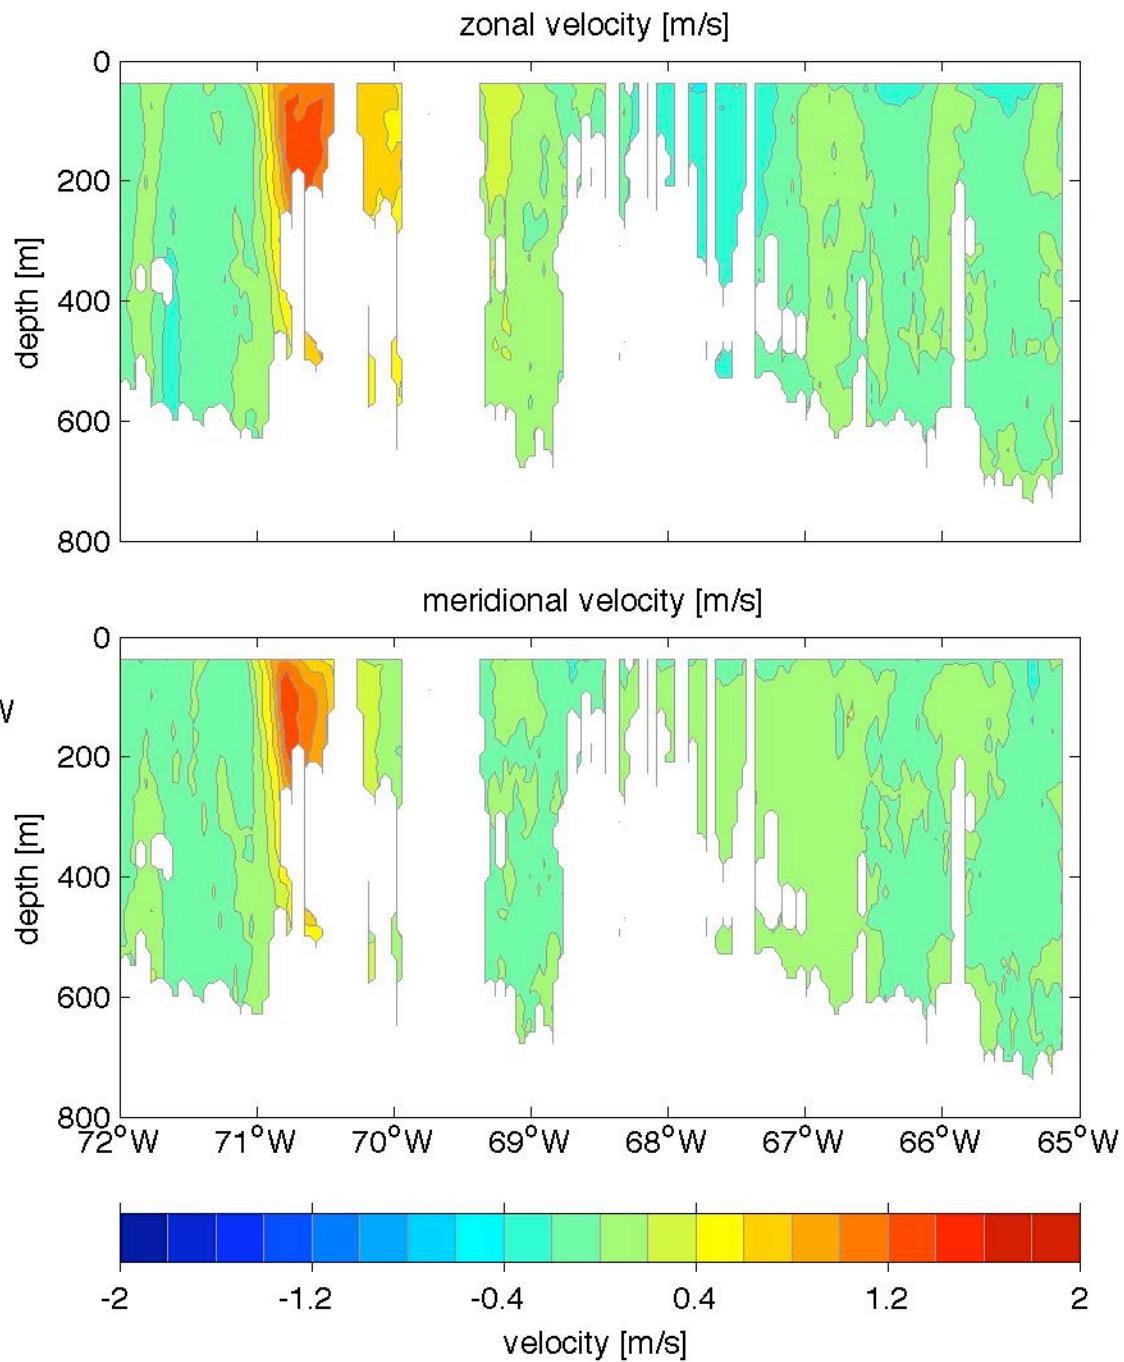

Voyage 1505 outbound
2009/06/13 to 2009/06/14
48 m depth

Voyage 1506 inbound
2009/06/23 to 2009/06/25
48 m depth

Voyage 1506 outbound
2009/06/20 to 2009/06/21
48 m depth

Voyage 1507 inbound
2009/06/30 to 2009/07/02
48 m depth

Voyage 1507 outbound
2009/06/27 to 2009/06/28
48 m depth

Voyage 1508 outbound
2009/07/04 to 2009/07/05
48 m depth

Voyage 1509 inbound
2009/07/14 to 2009/07/16
48 m depth

Voyage 1509 outbound
2009/07/11 to 2009/07/12
48 m depth

Voyage 1514 inbound
2009/08/18 to 2009/08/20
48 m depth

Voyage 1514 outbound
2009/08/15 to 2009/08/16
48 m depth

Voyage 1515 inbound
2009/08/25 to 2009/08/27
48 m depth

Voyage 1517 outbound
2009/09/05 to 2009/09/06
48 m depth

Voyage 1518 inbound
2009/09/15 to 2009/09/17
48 m depth

Voyage 1519 outbound
2009/09/19 to 2009/09/20
48 m depth

Voyage 1521 outbound
2009/10/03 to 2009/10/04
48 m depth

Voyage 1523 outbound
2009/10/17 to 2009/10/18
48 m depth