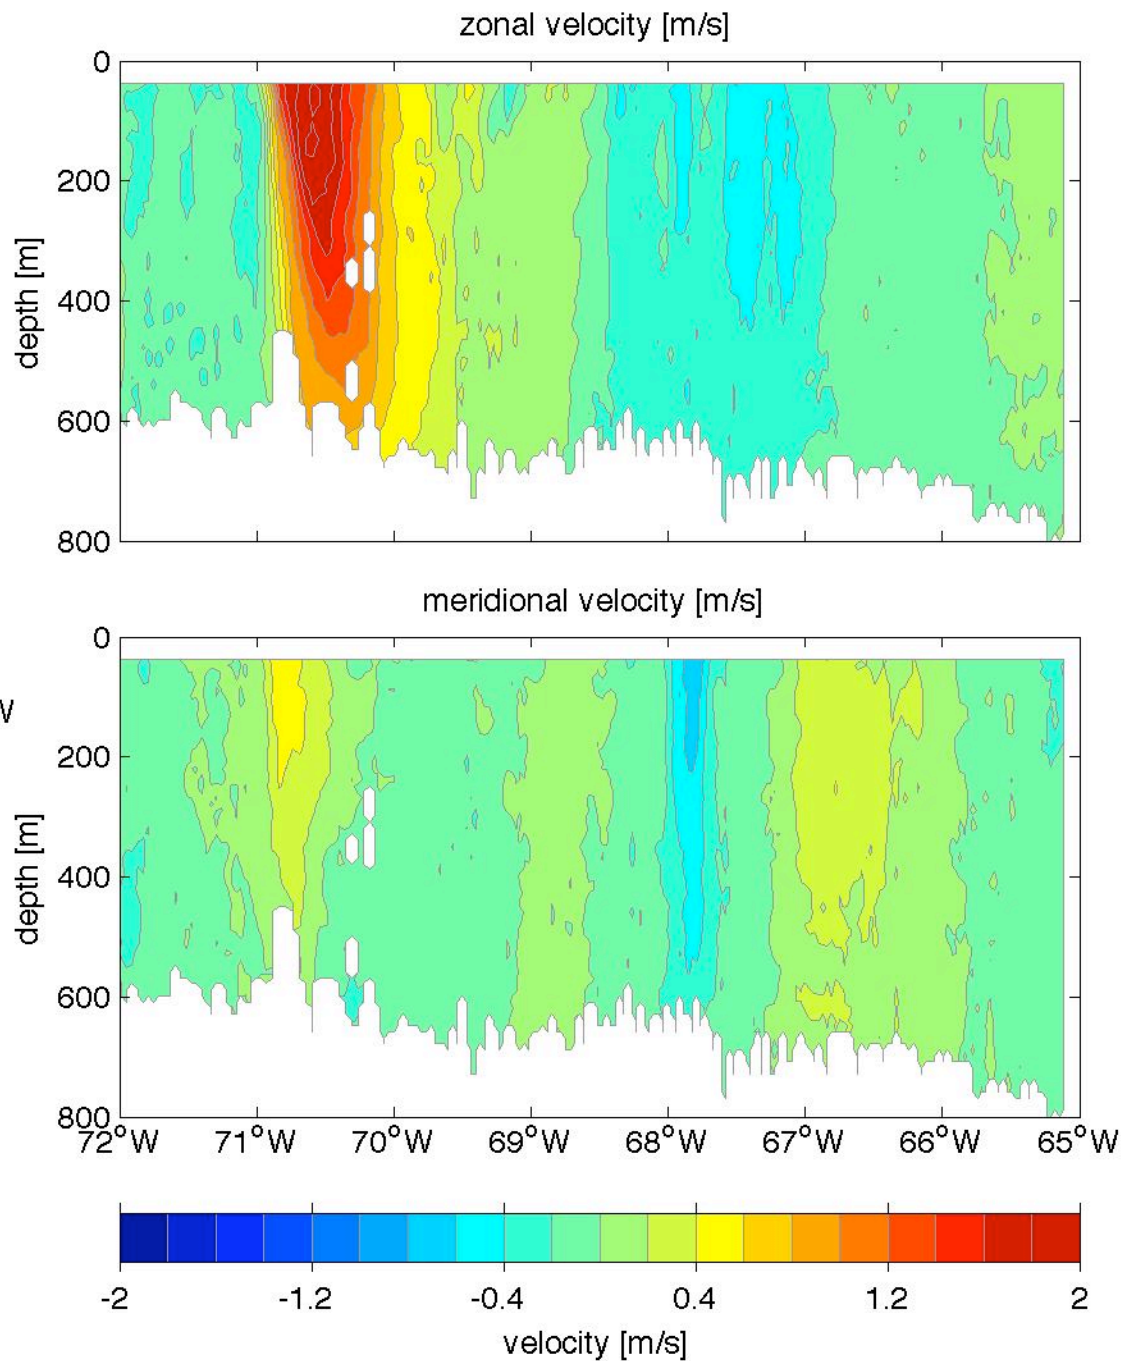

Voyage 1502 outbound
2009/05/23 to 2009/05/25
48 m depth

Voyage 1503 inbound
2009/06/02 to 2009/06/04
48 m depth

Voyage 1503 outbound
2009/05/30 to 2009/06/01
48 m depth

Voyage 1504 outbound
2009/06/06 to 2009/06/07
48 m depth

Voyage 1505 outbound
2009/06/13 to 2009/06/14
48 m depth

Voyage 1506 inbound
2009/06/23 to 2009/06/25
48 m depth

Voyage 1506 outbound
2009/06/20 to 2009/06/21
48 m depth

Voyage 1507 inbound
2009/06/30 to 2009/07/02
48 m depth