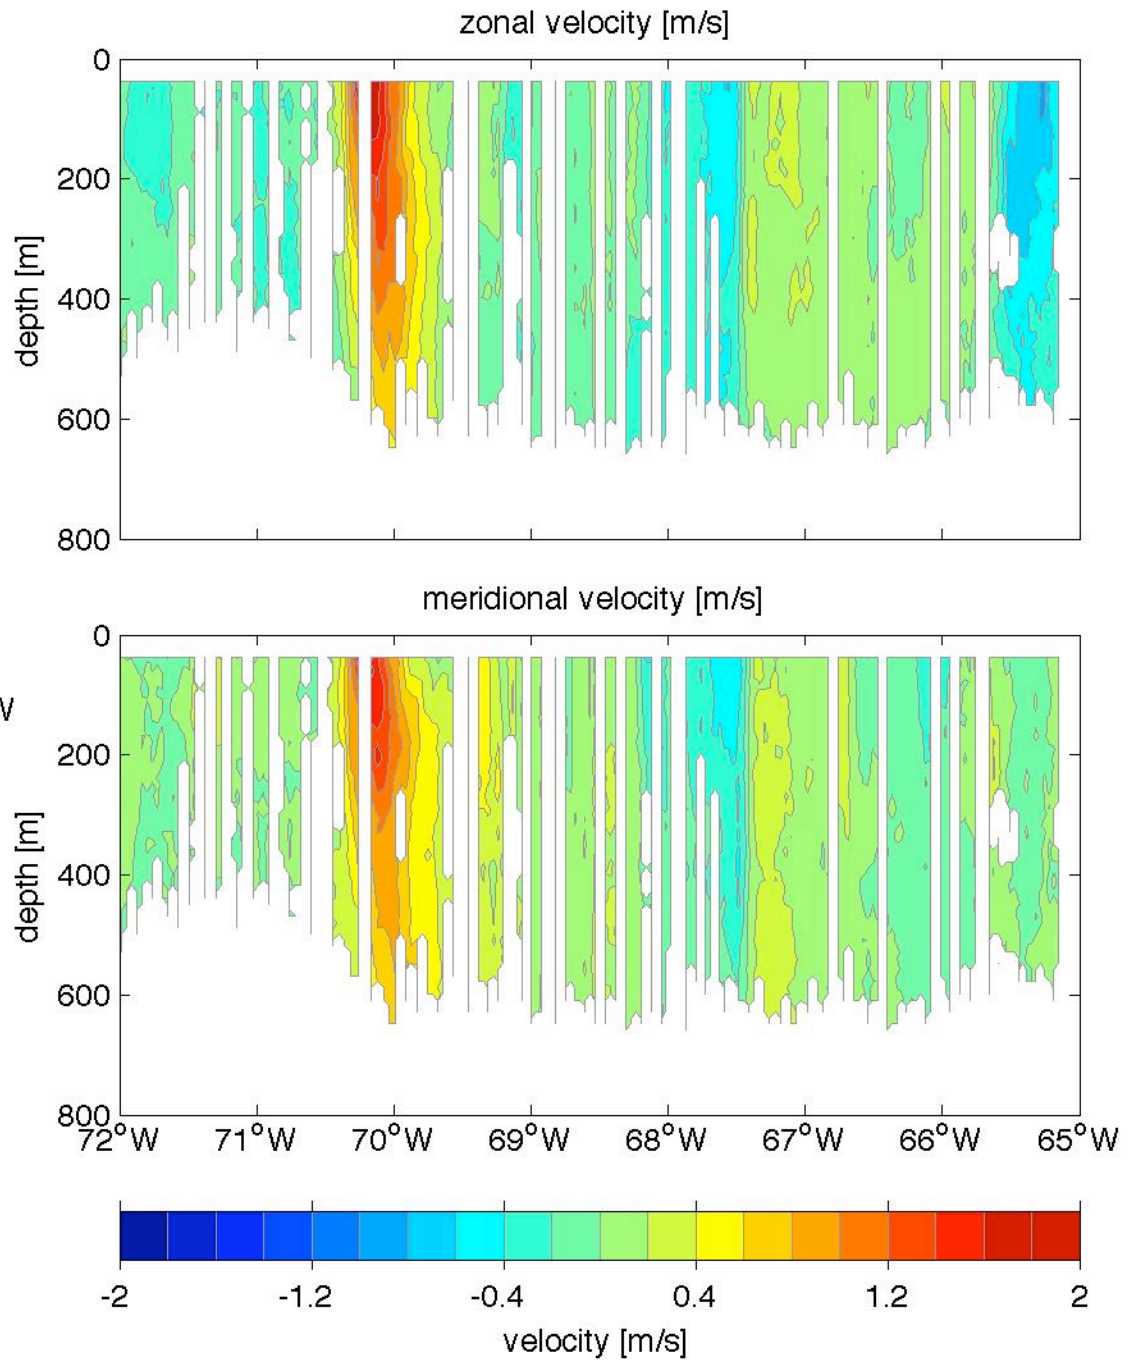

Voyage 1487 outbound
2009/02/07 to 2009/02/08
48 m depth

Voyage 1489 outbound
2009/02/21 to 2009/02/22
48 m depth

Voyage 1497 outbound
2009/04/18 to 2009/04/19
48 m depth

Voyage 1498 outbound
2009/04/25 to 2009/04/26
48 m depth

Voyage 1499 outbound
2009/05/02 to 2009/05/03
48 m depth

Voyage 1500 outbound
2009/05/09 to 2009/05/11
48 m depth

Voyage 1501 outbound
2009/05/16 to 2009/05/17
48 m depth

Voyage 1502 inbound
2009/05/28 to 2009/05/29
48 m depth

Voyage 1502 outbound
2009/05/23 to 2009/05/25
48 m depth

Voyage 1503 inbound
2009/06/02 to 2009/06/04
48 m depth

Voyage 1503 outbound
2009/05/30 to 2009/06/01
48 m depth

Voyage 1504 outbound
2009/06/06 to 2009/06/07
48 m depth

Voyage 1518 inbound
2009/09/15 to 2009/09/17
48 m depth

Voyage 1519 outbound
2009/09/19 to 2009/09/20
48 m depth

Voyage 1521 outbound
2009/10/03 to 2009/10/04
48 m depth

Voyage 1523 outbound
2009/10/17 to 2009/10/18
48 m depth