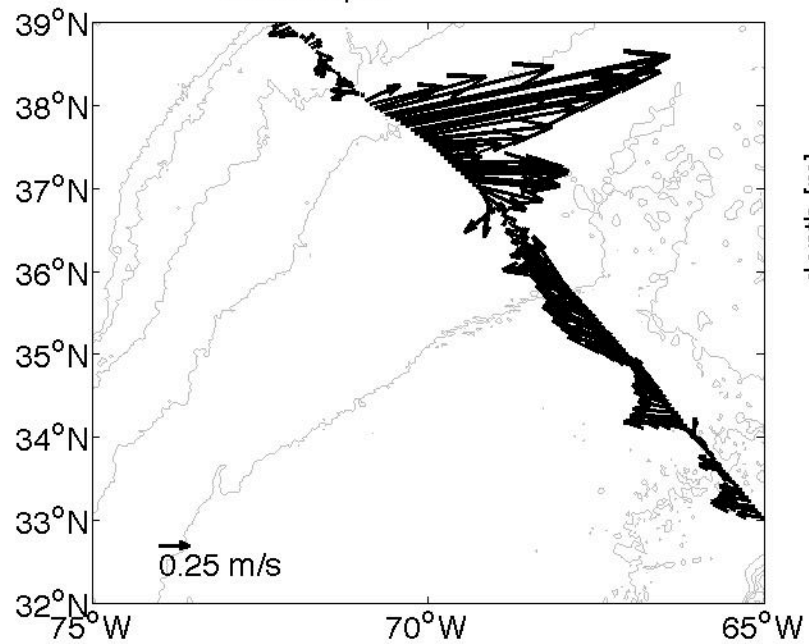

Voyage 1507 outbound
2009/06/27 to 2009/06/28
48 m depth