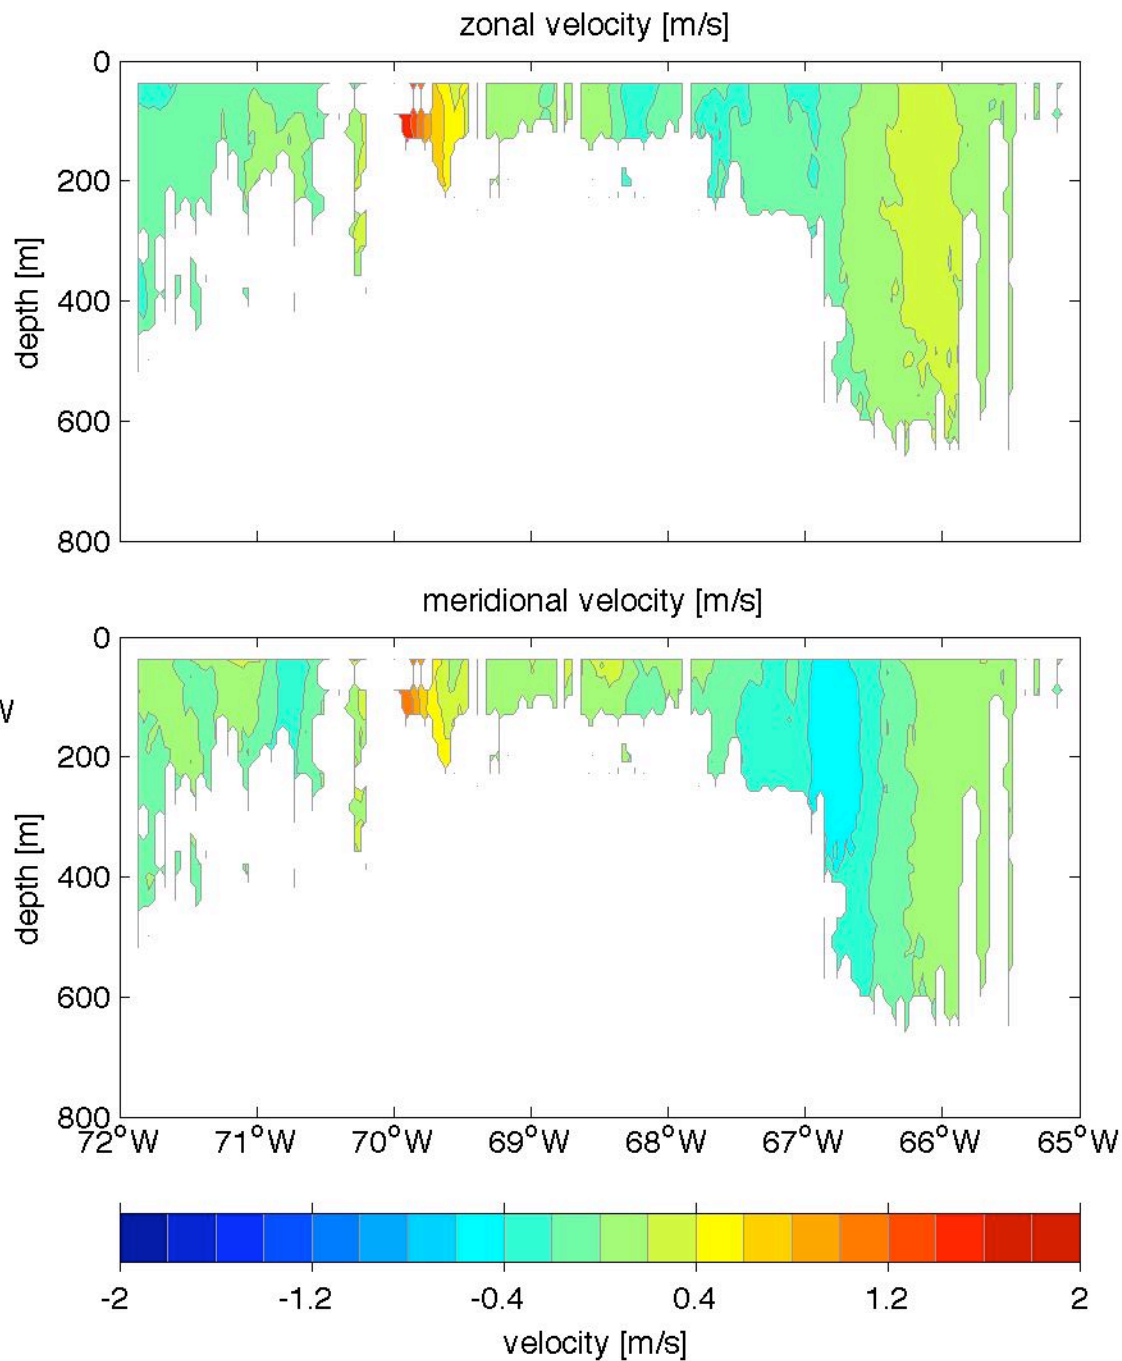

Voyage 1487 outbound
2009/02/07 to 2009/02/08
48 m depth

Voyage 1489 outbound
2009/02/21 to 2009/02/22
48 m depth

Voyage 1497 outbound
2009/04/18 to 2009/04/19
48 m depth

Voyage 1498 outbound
2009/04/25 to 2009/04/26
48 m depth

Voyage 1499 outbound
2009/05/02 to 2009/05/03
48 m depth

Voyage 1500 outbound
2009/05/09 to 2009/05/11
48 m depth

Voyage 1501 outbound
2009/05/16 to 2009/05/17
48 m depth

Voyage 1502 inbound
2009/05/28 to 2009/05/29
48 m depth

Voyage 1502 outbound
2009/05/23 to 2009/05/25
48 m depth

Voyage 1503 inbound
2009/06/02 to 2009/06/04
48 m depth

Voyage 1503 outbound
2009/05/30 to 2009/06/01
48 m depth

Voyage 1504 outbound
2009/06/06 to 2009/06/07
48 m depth