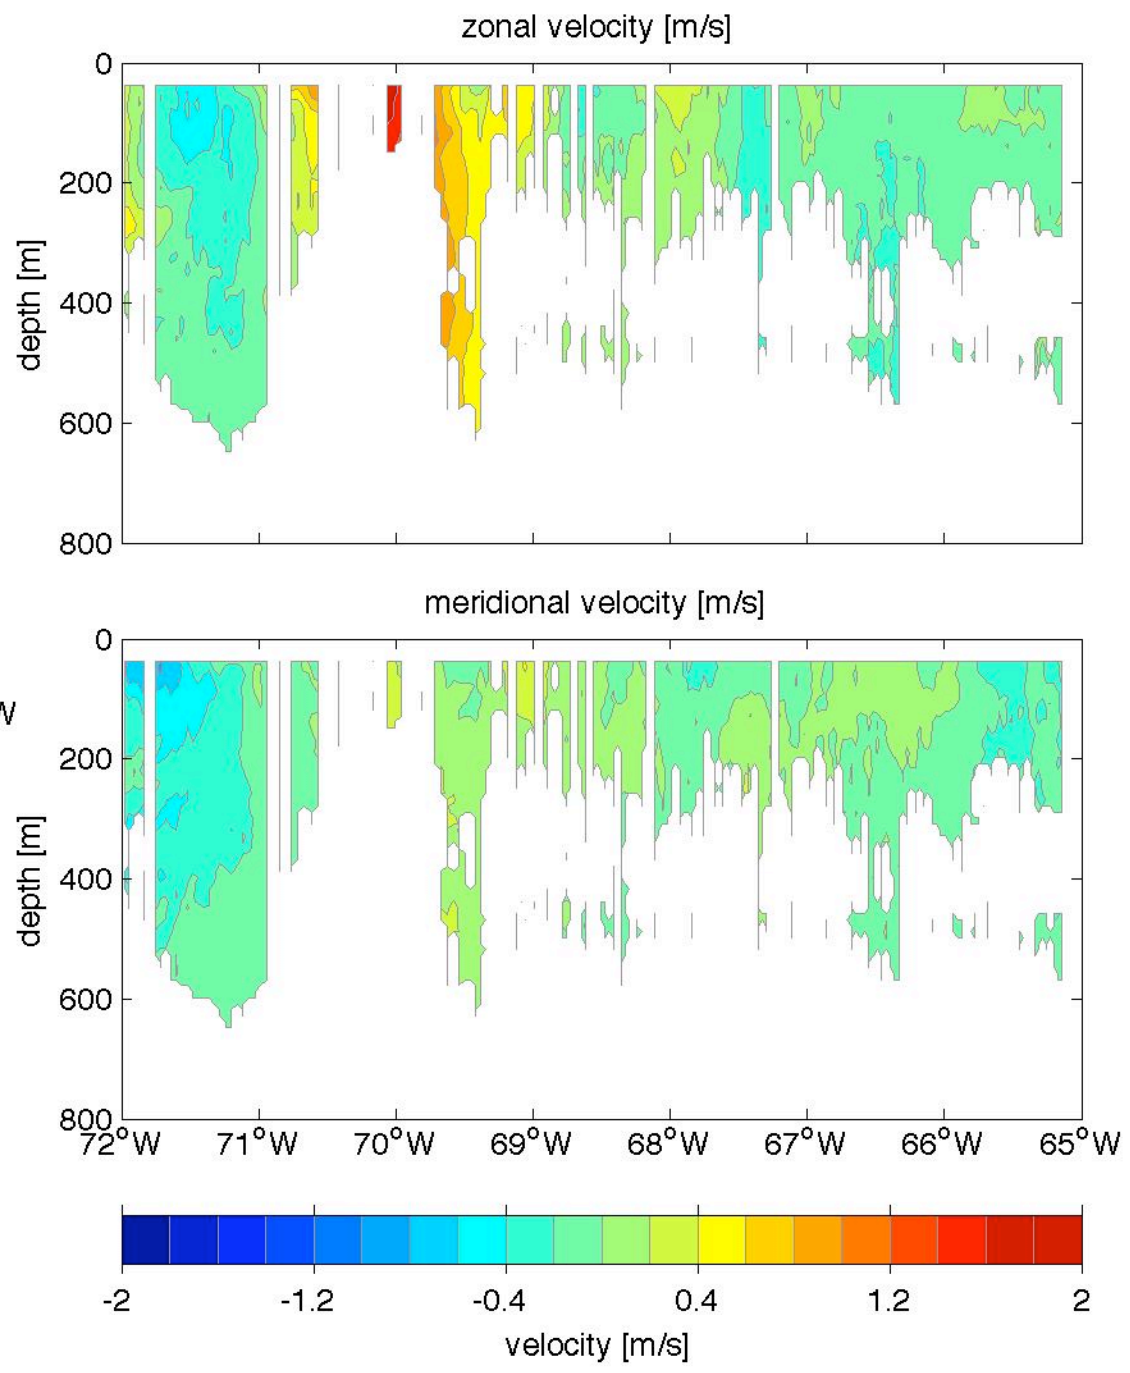

Voyage 1487 outbound
2009/02/07 to 2009/02/08
48 m depth

Voyage 1489 outbound
2009/02/21 to 2009/02/22
48 m depth

Voyage 1497 outbound
2009/04/18 to 2009/04/19
48 m depth

Voyage 1498 outbound
2009/04/25 to 2009/04/26
48 m depth

Voyage 1514 inbound
2009/08/18 to 2009/08/20
48 m depth

Voyage 1514 outbound
2009/08/15 to 2009/08/16
48 m depth

Voyage 1515 inbound
2009/08/25 to 2009/08/27
48 m depth

Voyage 1517 outbound
2009/09/05 to 2009/09/06
48 m depth

Voyage 1518 inbound
2009/09/15 to 2009/09/17
48 m depth

Voyage 1519 outbound
2009/09/19 to 2009/09/20
48 m depth

Voyage 1521 outbound
2009/10/03 to 2009/10/04
48 m depth

Voyage 1523 outbound
2009/10/17 to 2009/10/18
48 m depth

Voyage 1525 outbound
2009/10/31 to 2009/11/01
48 m depth

Voyage 1526 inbound
2009/11/10 to 2009/11/11
48 m depth

Voyage 1526 outbound
2009/11/07 to 2009/11/08
48 m depth

Voyage 1527 inbound
2009/11/17 to 2009/11/19
48 m depth