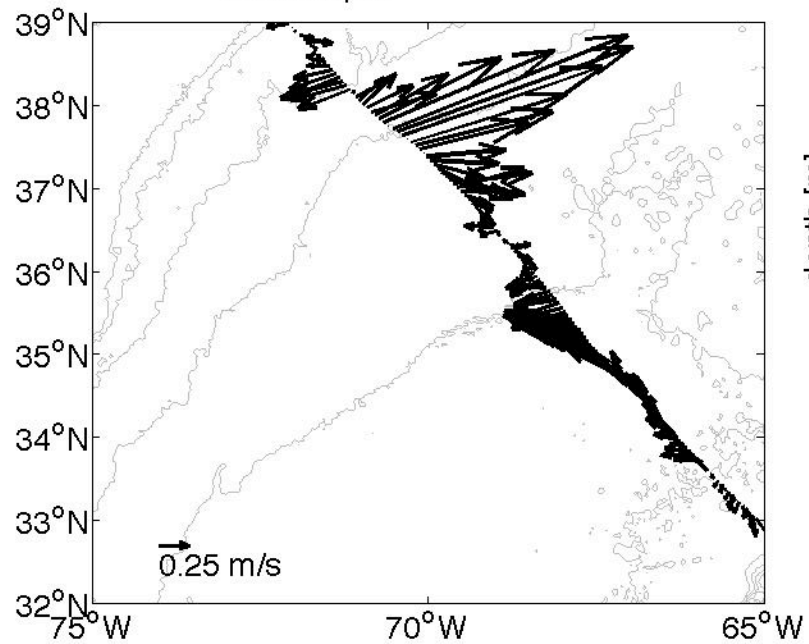

Voyage 1506 outbound
2009/06/20 to 2009/06/21
48 m depth