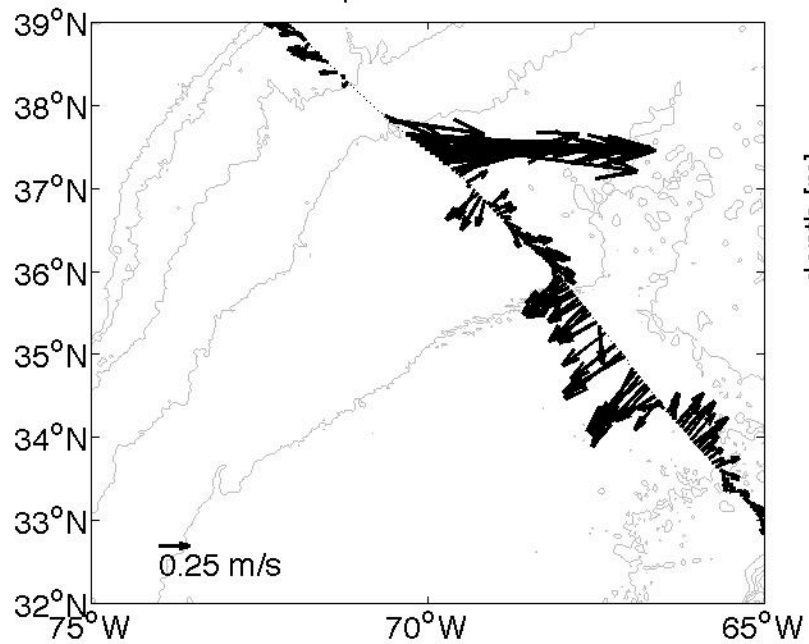

Voyage 1502 outbound
2009/05/23 to 2009/05/25
48 m depth

Voyage 1503 inbound
2009/06/02 to 2009/06/04
48 m depth

Voyage 1503 outbound
2009/05/30 to 2009/06/01
48 m depth

Voyage 1504 outbound
2009/06/06 to 2009/06/07
48 m depth