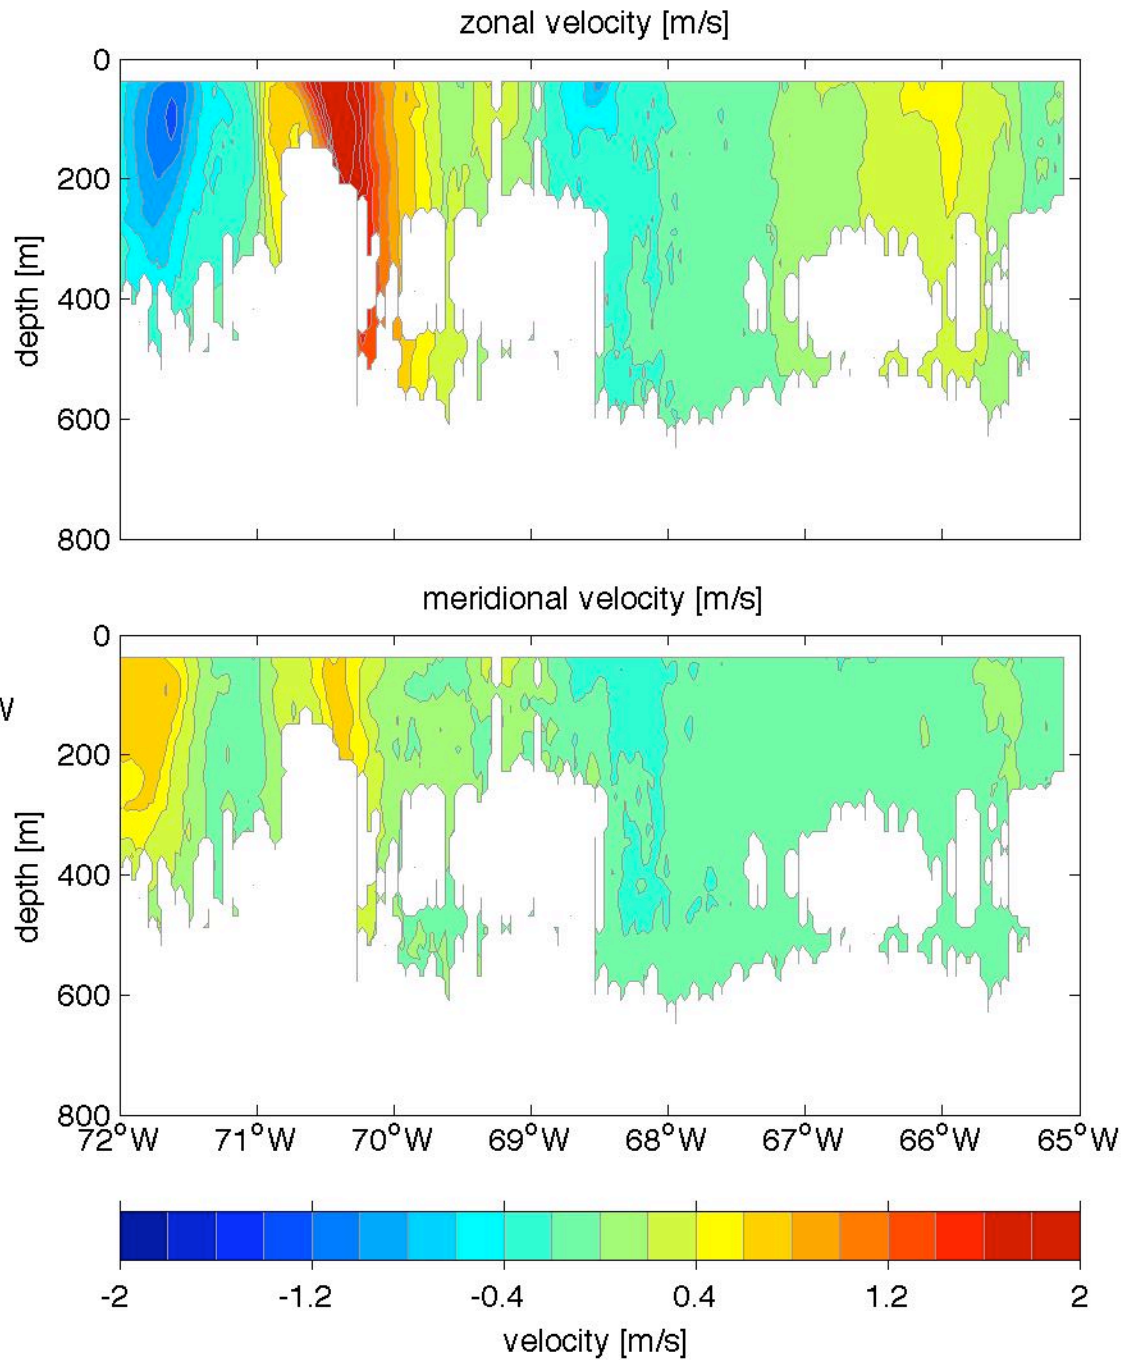

Voyage 1505 outbound
2009/06/13 to 2009/06/14
48 m depth

Voyage 1506 inbound
2009/06/23 to 2009/06/25
48 m depth

Voyage 1506 outbound
2009/06/20 to 2009/06/21
48 m depth

Voyage 1507 inbound
2009/06/30 to 2009/07/02
48 m depth

Voyage 1507 outbound
2009/06/27 to 2009/06/28
48 m depth

Voyage 1508 outbound
2009/07/04 to 2009/07/05
48 m depth

Voyage 1509 inbound
2009/07/14 to 2009/07/16
48 m depth

Voyage 1509 outbound
2009/07/11 to 2009/07/12
48 m depth

Voyage 1514 inbound
2009/08/18 to 2009/08/20
48 m depth

Voyage 1514 outbound
2009/08/15 to 2009/08/16
48 m depth

Voyage 1515 inbound
2009/08/25 to 2009/08/27
48 m depth

Voyage 1517 outbound
2009/09/05 to 2009/09/06
48 m depth

Voyage 1518 inbound
2009/09/15 to 2009/09/17
48 m depth

Voyage 1519 outbound
2009/09/19 to 2009/09/20
48 m depth

Voyage 1521 outbound
2009/10/03 to 2009/10/04
48 m depth

Voyage 1523 outbound
2009/10/17 to 2009/10/18
48 m depth