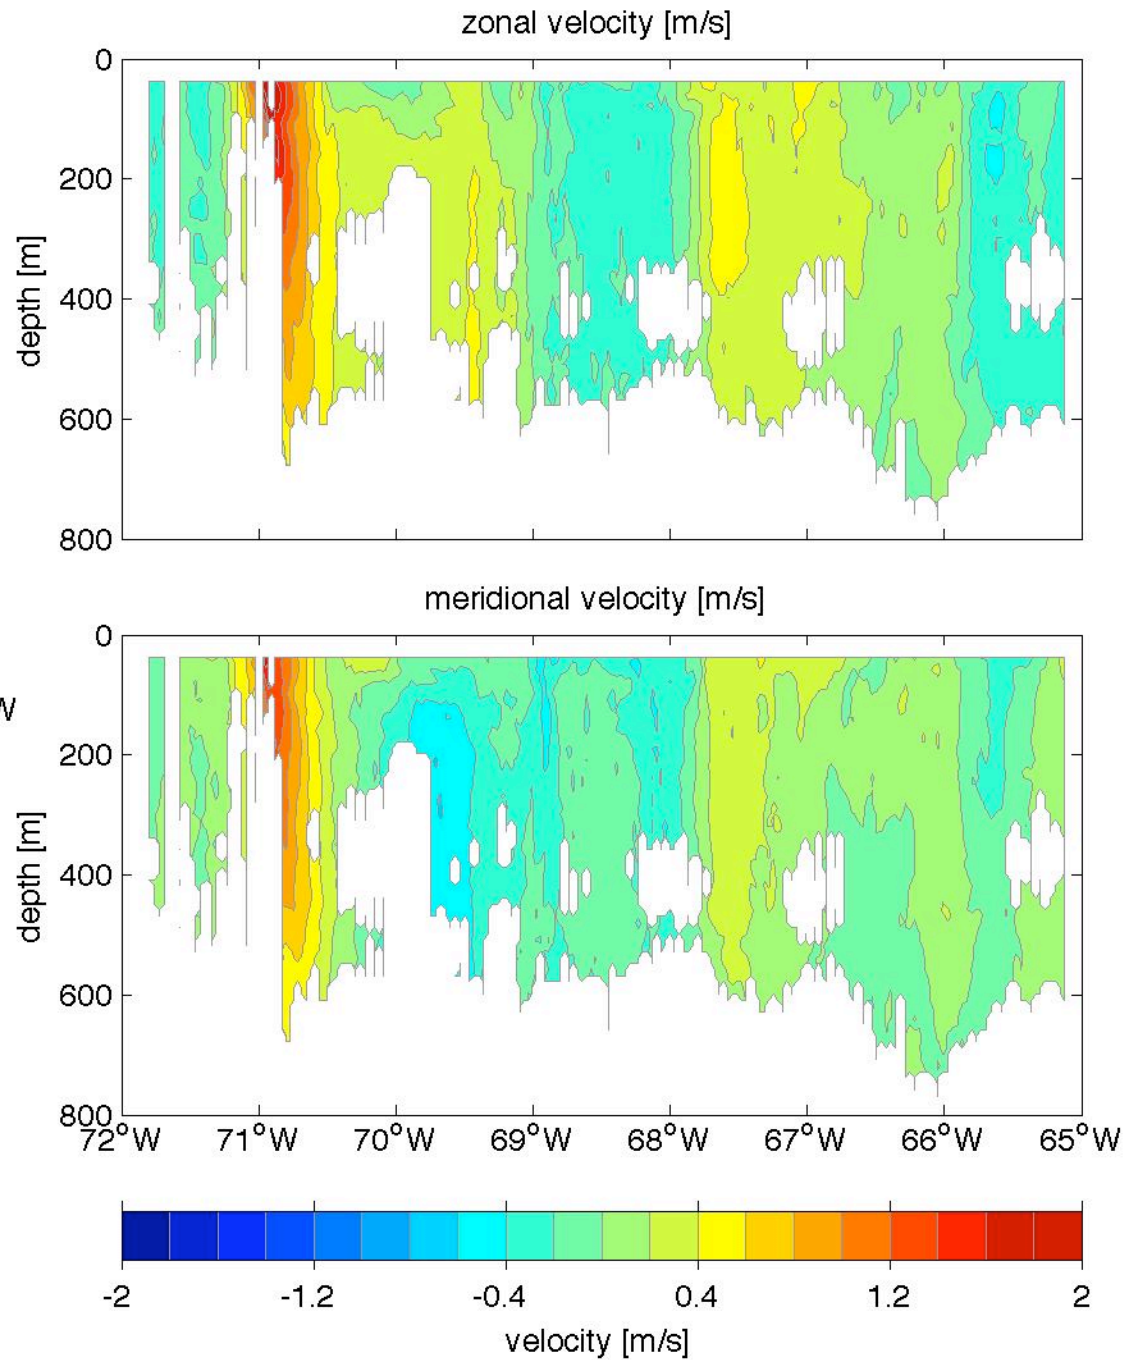

Voyage 1487 outbound
2009/02/07 to 2009/02/08
48 m depth

Voyage 1489 outbound
2009/02/21 to 2009/02/22
48 m depth

Voyage 1497 outbound
2009/04/18 to 2009/04/19
48 m depth

Voyage 1498 outbound
2009/04/25 to 2009/04/26
48 m depth

Voyage 1507 outbound
2009/06/27 to 2009/06/28
48 m depth

Voyage 1508 outbound
2009/07/04 to 2009/07/05
48 m depth

Voyage 1509 inbound
2009/07/14 to 2009/07/16
48 m depth

Voyage 1509 outbound
2009/07/11 to 2009/07/12
48 m depth

Voyage 1514 inbound
2009/08/18 to 2009/08/20
48 m depth

Voyage 1514 outbound
2009/08/15 to 2009/08/16
48 m depth

Voyage 1515 inbound
2009/08/25 to 2009/08/27
48 m depth

Voyage 1517 outbound
2009/09/05 to 2009/09/06
48 m depth

Voyage 1518 inbound
2009/09/15 to 2009/09/17
48 m depth

Voyage 1519 outbound
2009/09/19 to 2009/09/20
48 m depth

Voyage 1521 outbound
2009/10/03 to 2009/10/04
48 m depth

Voyage 1523 outbound
2009/10/17 to 2009/10/18
48 m depth