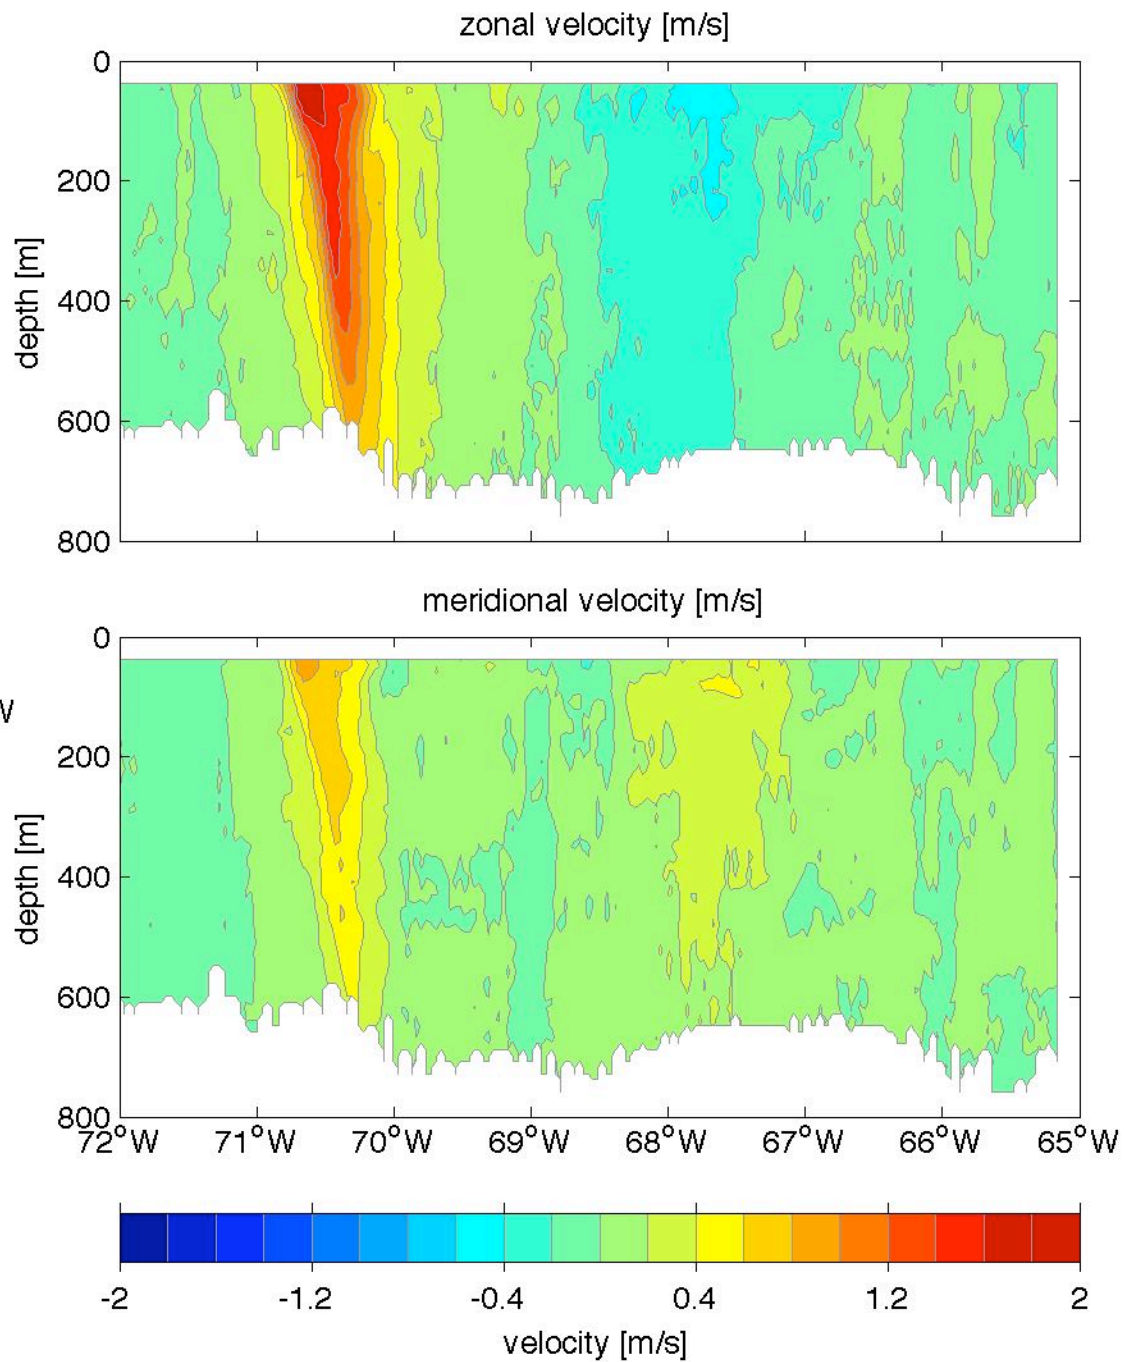

Voyage 1502 outbound
2009/05/23 to 2009/05/25
48 m depth

Voyage 1503 inbound
2009/06/02 to 2009/06/04
48 m depth

Voyage 1503 outbound
2009/05/30 to 2009/06/01
48 m depth

Voyage 1504 outbound
2009/06/06 to 2009/06/07
48 m depth

Voyage 1505 outbound
2009/06/13 to 2009/06/14
48 m depth

Voyage 1506 inbound
2009/06/23 to 2009/06/25
48 m depth

Voyage 1506 outbound
2009/06/20 to 2009/06/21
48 m depth

Voyage 1507 inbound
2009/06/30 to 2009/07/02
48 m depth

Voyage 1507 outbound
2009/06/27 to 2009/06/28
48 m depth

Voyage 1508 outbound
2009/07/04 to 2009/07/05
48 m depth

Voyage 1509 inbound
2009/07/14 to 2009/07/16
48 m depth

Voyage 1509 outbound
2009/07/11 to 2009/07/12
48 m depth