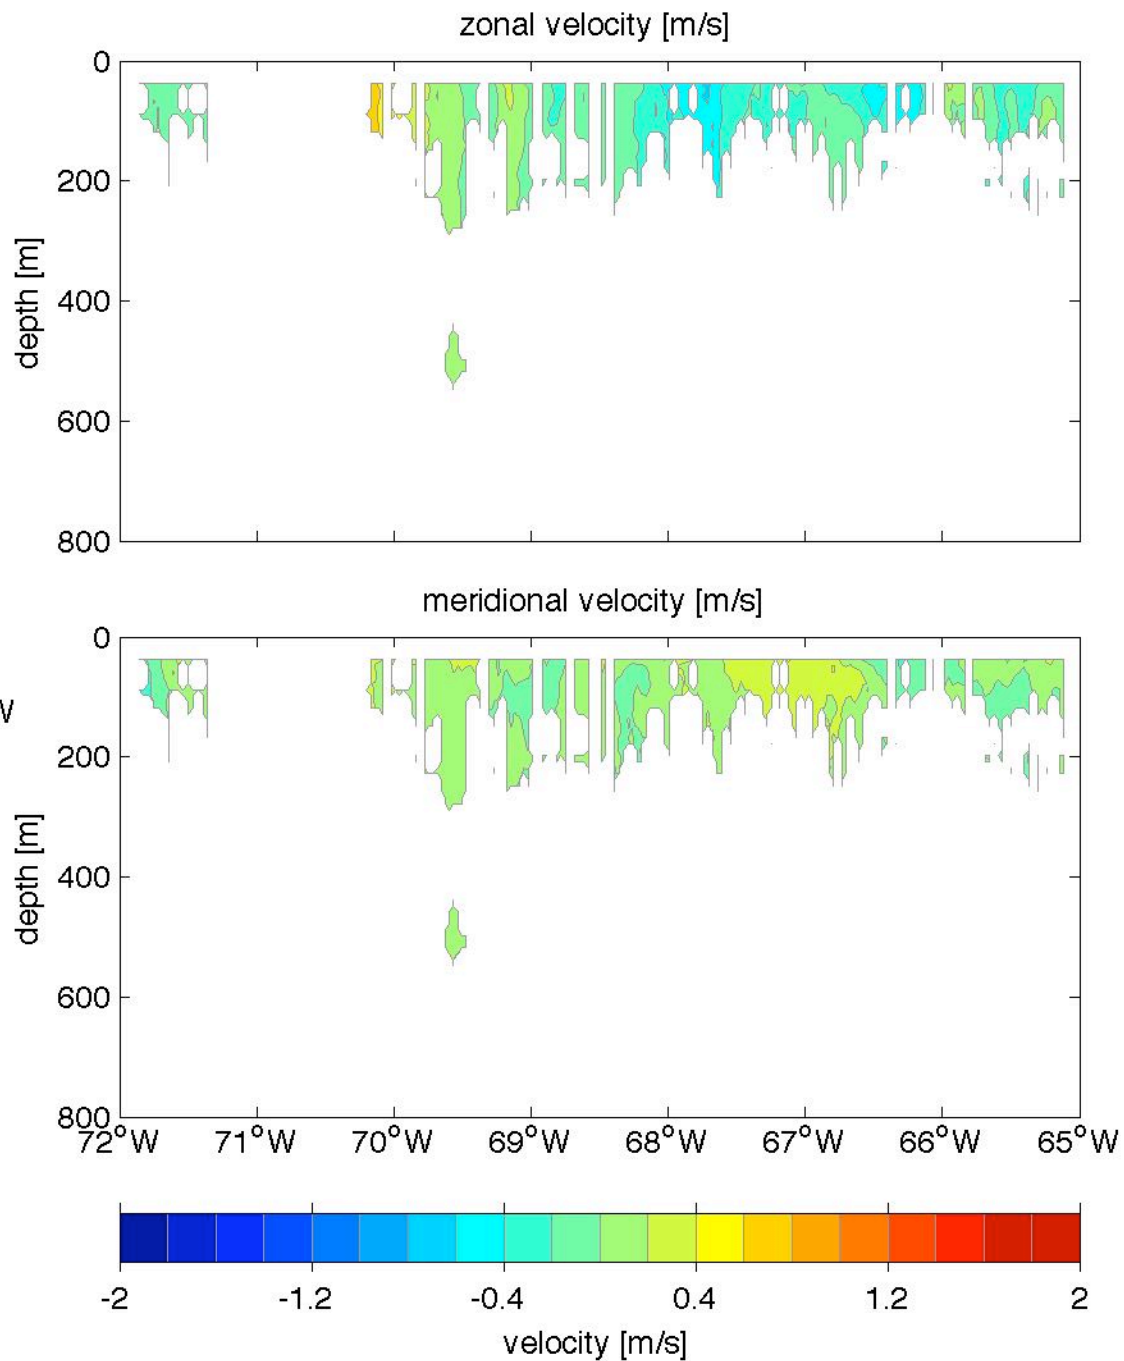

Voyage 1502 outbound
2009/05/23 to 2009/05/25
48 m depth

Voyage 1503 inbound
2009/06/02 to 2009/06/04
48 m depth

Voyage 1503 outbound
2009/05/30 to 2009/06/01
48 m depth

Voyage 1504 outbound
2009/06/06 to 2009/06/07
48 m depth

Voyage 1505 outbound
2009/06/13 to 2009/06/14
48 m depth

Voyage 1506 inbound
2009/06/23 to 2009/06/25
48 m depth

Voyage 1506 outbound
2009/06/20 to 2009/06/21
48 m depth

Voyage 1507 inbound
2009/06/30 to 2009/07/02
48 m depth

Voyage 1507 outbound
2009/06/27 to 2009/06/28
48 m depth

Voyage 1508 outbound
2009/07/04 to 2009/07/05
48 m depth

Voyage 1509 inbound
2009/07/14 to 2009/07/16
48 m depth

Voyage 1509 outbound
2009/07/11 to 2009/07/12
48 m depth

Voyage 1514 inbound
2009/08/18 to 2009/08/20
48 m depth

Voyage 1514 outbound
2009/08/15 to 2009/08/16
48 m depth

Voyage 1515 inbound
2009/08/25 to 2009/08/27
48 m depth

Voyage 1517 outbound
2009/09/05 to 2009/09/06
48 m depth