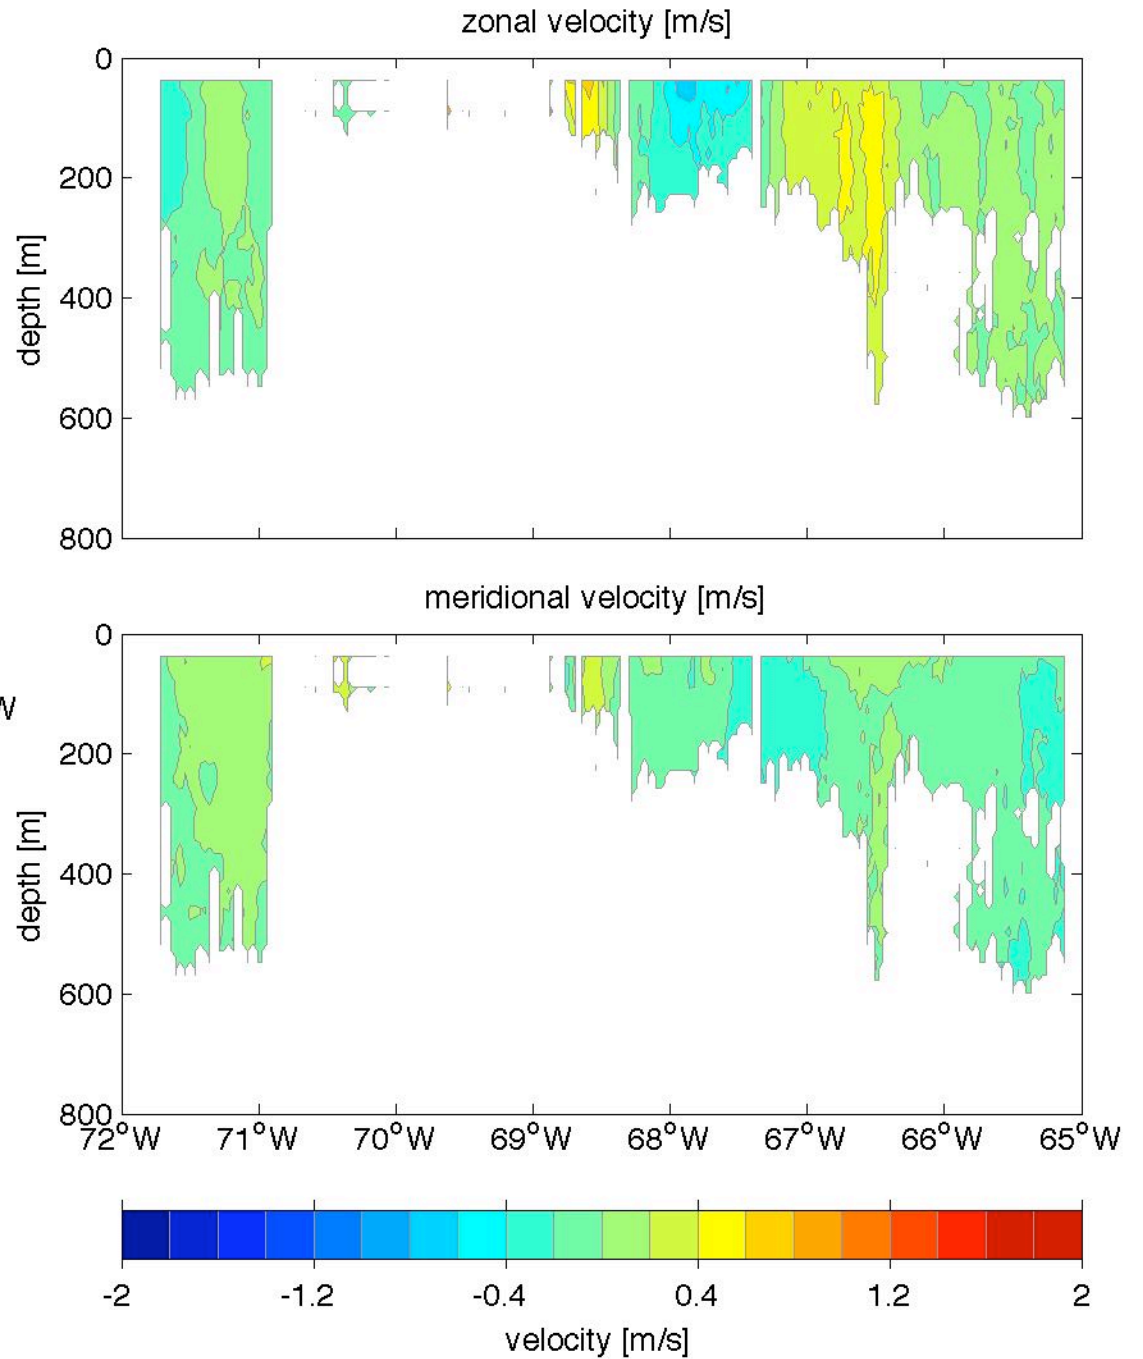

Voyage 1540 outbound
2010/02/20 to 2010/02/22
48 m depth

Voyage 1544 outbound
2010/03/20 to 2010/03/21
48 m depth

Voyage 1546 outbound
2010/04/03 to 2010/04/04
48 m depth

Voyage 1547 outbound
2010/04/10 to 2010/04/11
48 m depth

Voyage 1548 outbound
2010/04/17 to 2010/04/18
48 m depth

Voyage 1549 outbound
2010/04/24 to 2010/04/25
48 m depth

Voyage 1550 inbound
2010/05/04 to 2010/05/06
48 m depth

Voyage 1550 outbound
2010/05/01 to 2010/05/02
48 m depth

Voyage 1551 outbound
2010/05/08 to 2010/05/09
48 m depth

Voyage 1552 inbound
2010/05/18 to 2010/05/20
48 m depth

Voyage 1552 outbound
2010/05/15 to 2010/05/16
48 m depth

Voyage 1553 inbound
2010/05/25 to 2010/05/27
48 m depth

Voyage 1568 outbound
2010/09/04 to 2010/09/06
48 m depth

Voyage 1573 outbound
2010/10/09 to 2010/10/10
48 m depth

Voyage 1581 outbound
2010/12/04 to 2010/12/05
48 m depth

Voyage 1583 outbound
2010/12/18 to 2010/12/20
48 m depth