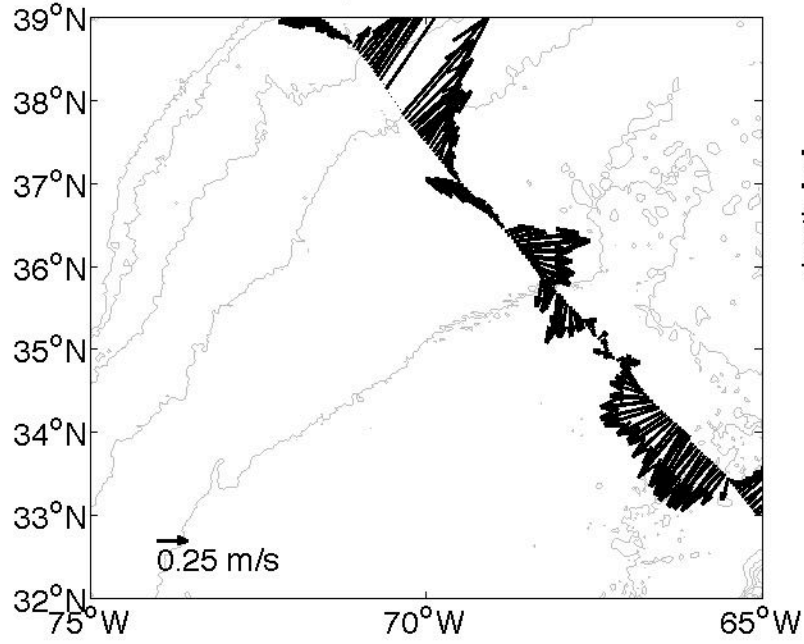

Voyage 1566 inbound
2010/08/24 to 2010/08/26
48 m depth