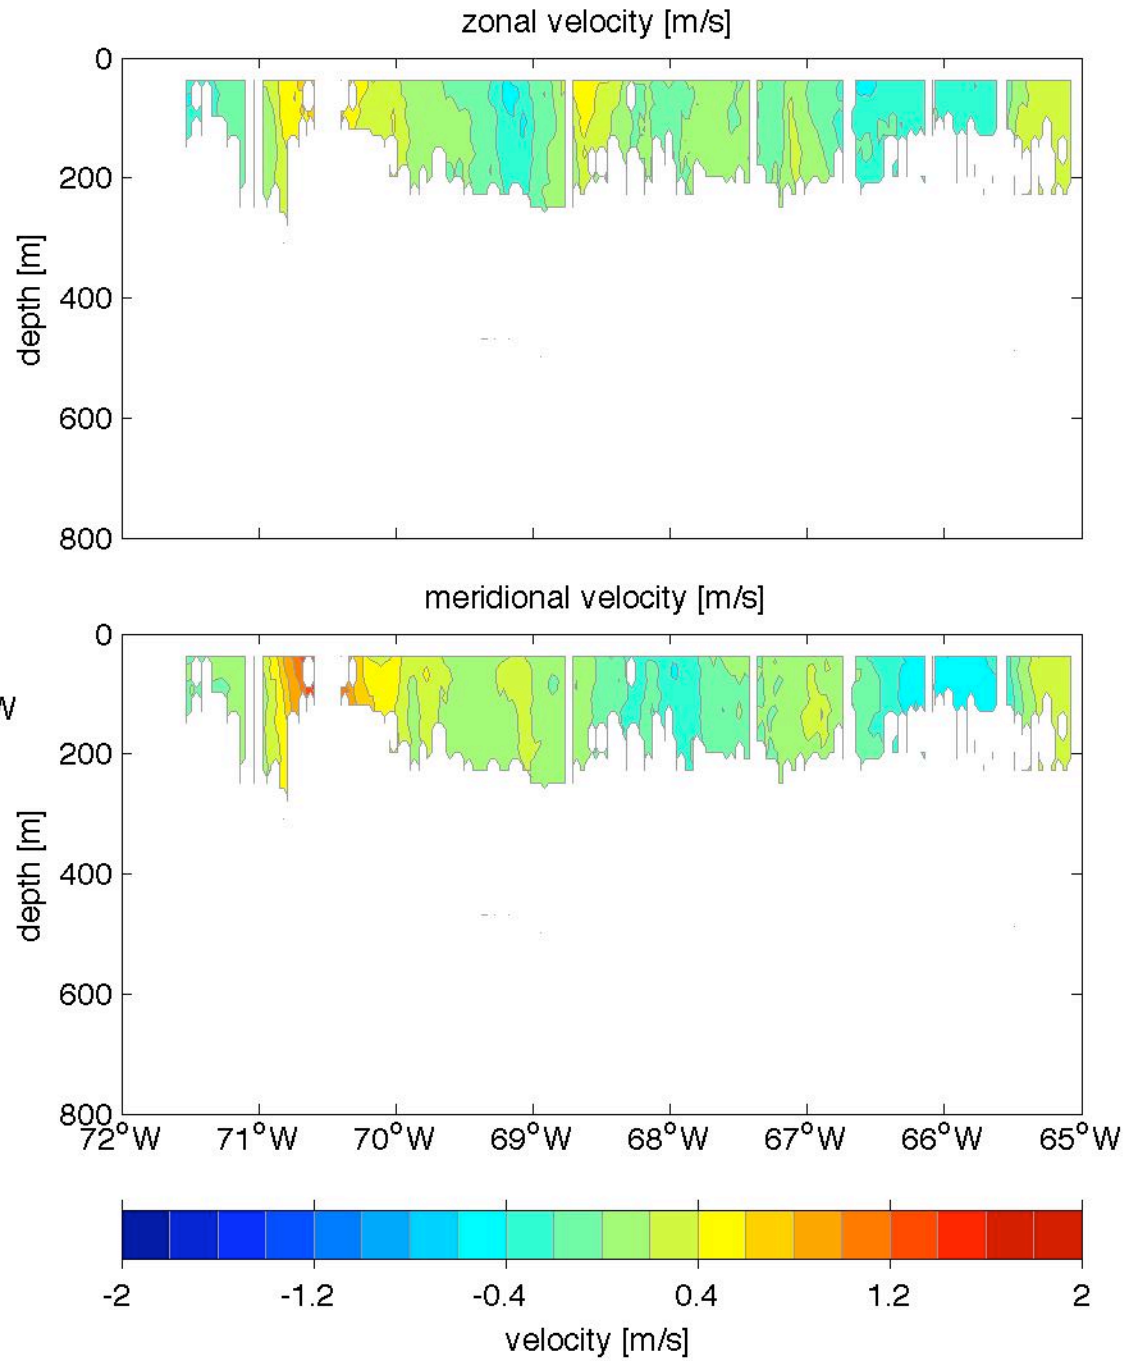

Voyage 1553 outbound
2010/05/22 to 2010/05/23
48 m depth

Voyage 1554 inbound
2010/06/01 to 2010/06/03
48 m depth

Voyage 1554 outbound
2010/05/29 to 2010/05/30
48 m depth

Voyage 1555 outbound
2010/06/05 to 2010/06/06
48 m depth

Voyage 1560 inbound
2010/07/14 to 2010/07/15
48 m depth

Voyage 1561 inbound
2010/07/21 to 2010/07/22
48 m depth

Voyage 1561 outbound
2010/07/17 to 2010/07/19
48 m depth

Voyage 1562 inbound
2010/07/27 to 2010/07/29
48 m depth

Voyage 1562 outbound
2010/07/24 to 2010/07/25
48 m depth

Voyage 1563 outbound
2010/07/31 to 2010/08/01
48 m depth

Voyage 1566 inbound
2010/08/24 to 2010/08/26
48 m depth

Voyage 1566 outbound
2010/08/21 to 2010/08/22
48 m depth

Voyage 1568 outbound
2010/09/04 to 2010/09/06
48 m depth

Voyage 1573 outbound
2010/10/09 to 2010/10/10
48 m depth

Voyage 1581 outbound
2010/12/04 to 2010/12/05
48 m depth

Voyage 1583 outbound
2010/12/18 to 2010/12/20
48 m depth