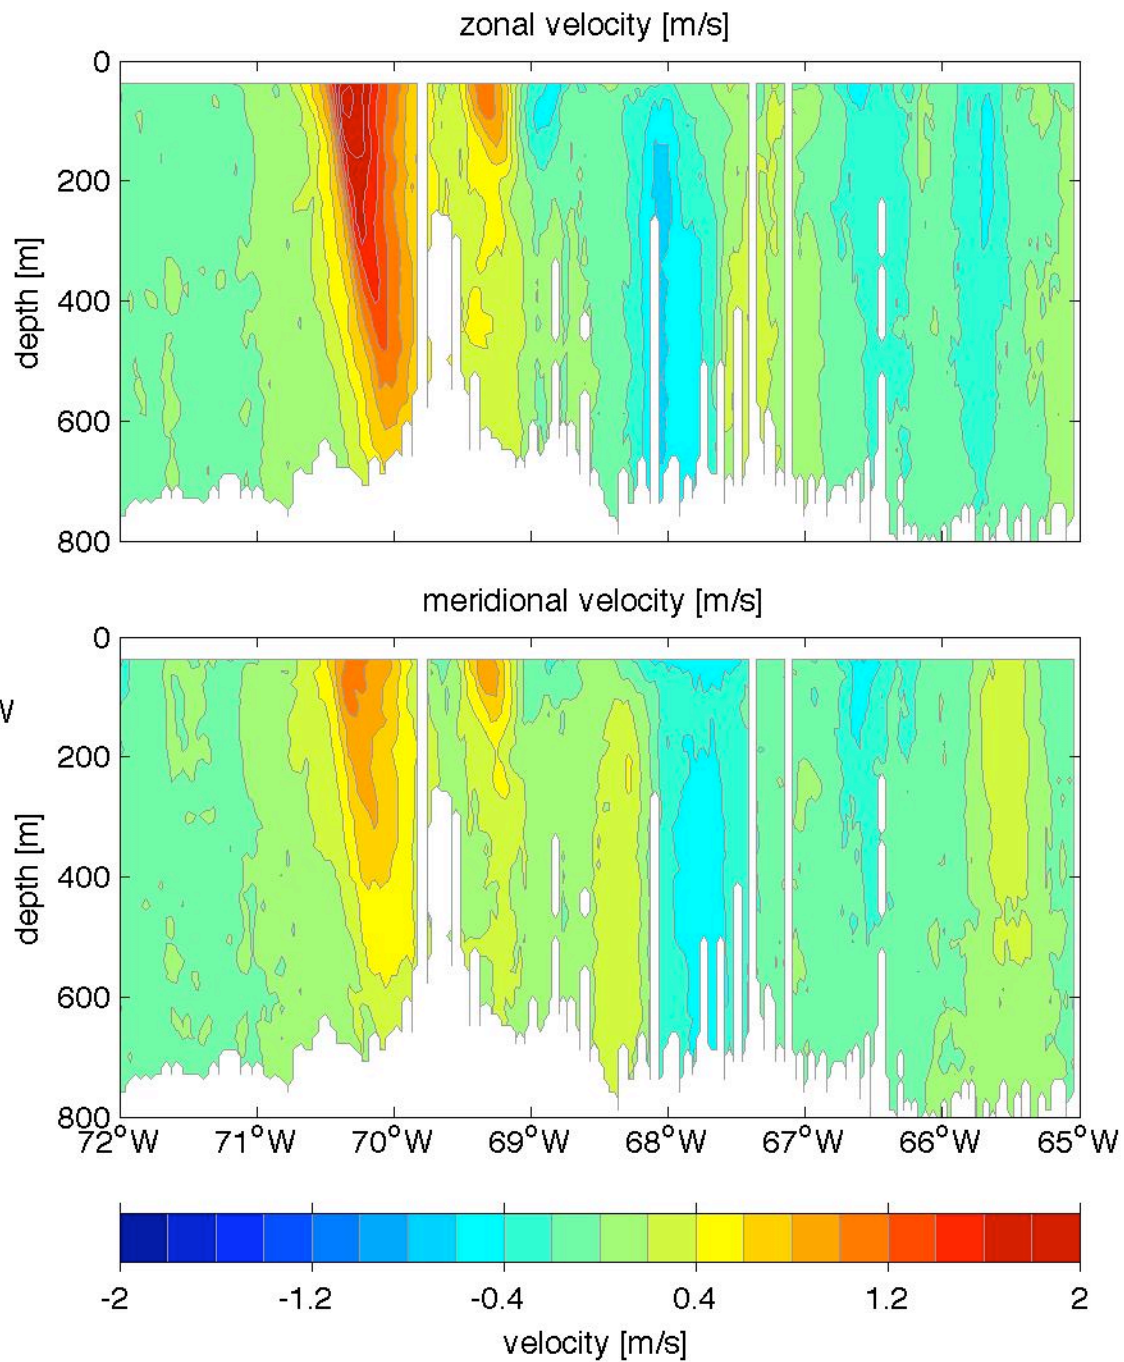

Voyage 1551 outbound
2010/05/08 to 2010/05/09
48 m depth

Voyage 1552 inbound
2010/05/18 to 2010/05/20
48 m depth

Voyage 1552 outbound
2010/05/15 to 2010/05/16
48 m depth

Voyage 1553 inbound
2010/05/25 to 2010/05/27
48 m depth

Voyage 1553 outbound
2010/05/22 to 2010/05/23
48 m depth

Voyage 1554 inbound
2010/06/01 to 2010/06/03
48 m depth

Voyage 1554 outbound
2010/05/29 to 2010/05/30
48 m depth

Voyage 1555 outbound
2010/06/05 to 2010/06/06
48 m depth

Voyage 1560 inbound
2010/07/14 to 2010/07/15
48 m depth

Voyage 1561 inbound
2010/07/21 to 2010/07/22
48 m depth

Voyage 1561 outbound
2010/07/17 to 2010/07/19
48 m depth

Voyage 1562 inbound
2010/07/27 to 2010/07/29
48 m depth

Voyage 1562 outbound
2010/07/24 to 2010/07/25
48 m depth

Voyage 1563 outbound
2010/07/31 to 2010/08/01
48 m depth

Voyage 1566 inbound
2010/08/24 to 2010/08/26
48 m depth

Voyage 1566 outbound
2010/08/21 to 2010/08/22
48 m depth