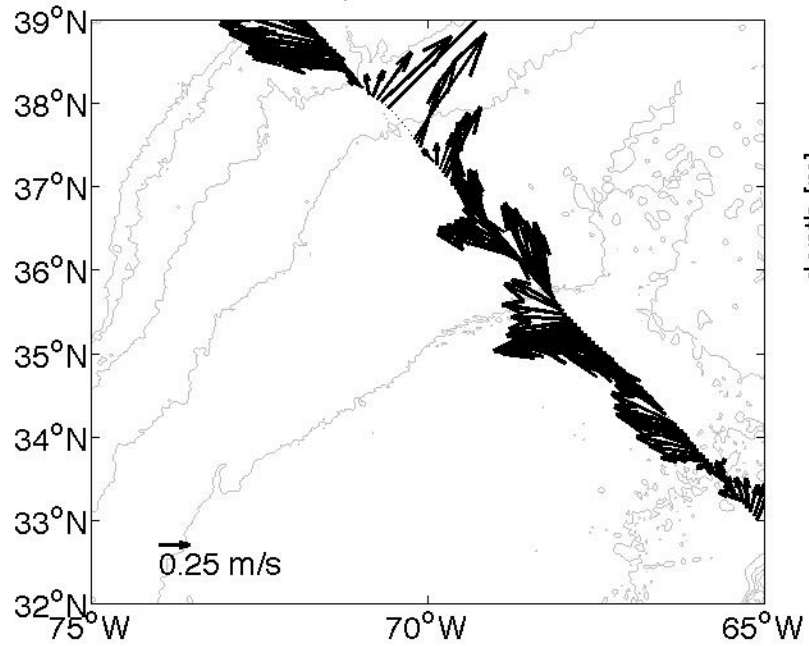

Voyage 1560 inbound
2010/07/14 to 2010/07/15
48 m depth

Voyage 1561 inbound
2010/07/21 to 2010/07/22
48 m depth

Voyage 1561 outbound
2010/07/17 to 2010/07/19
48 m depth

Voyage 1562 inbound
2010/07/27 to 2010/07/29
48 m depth