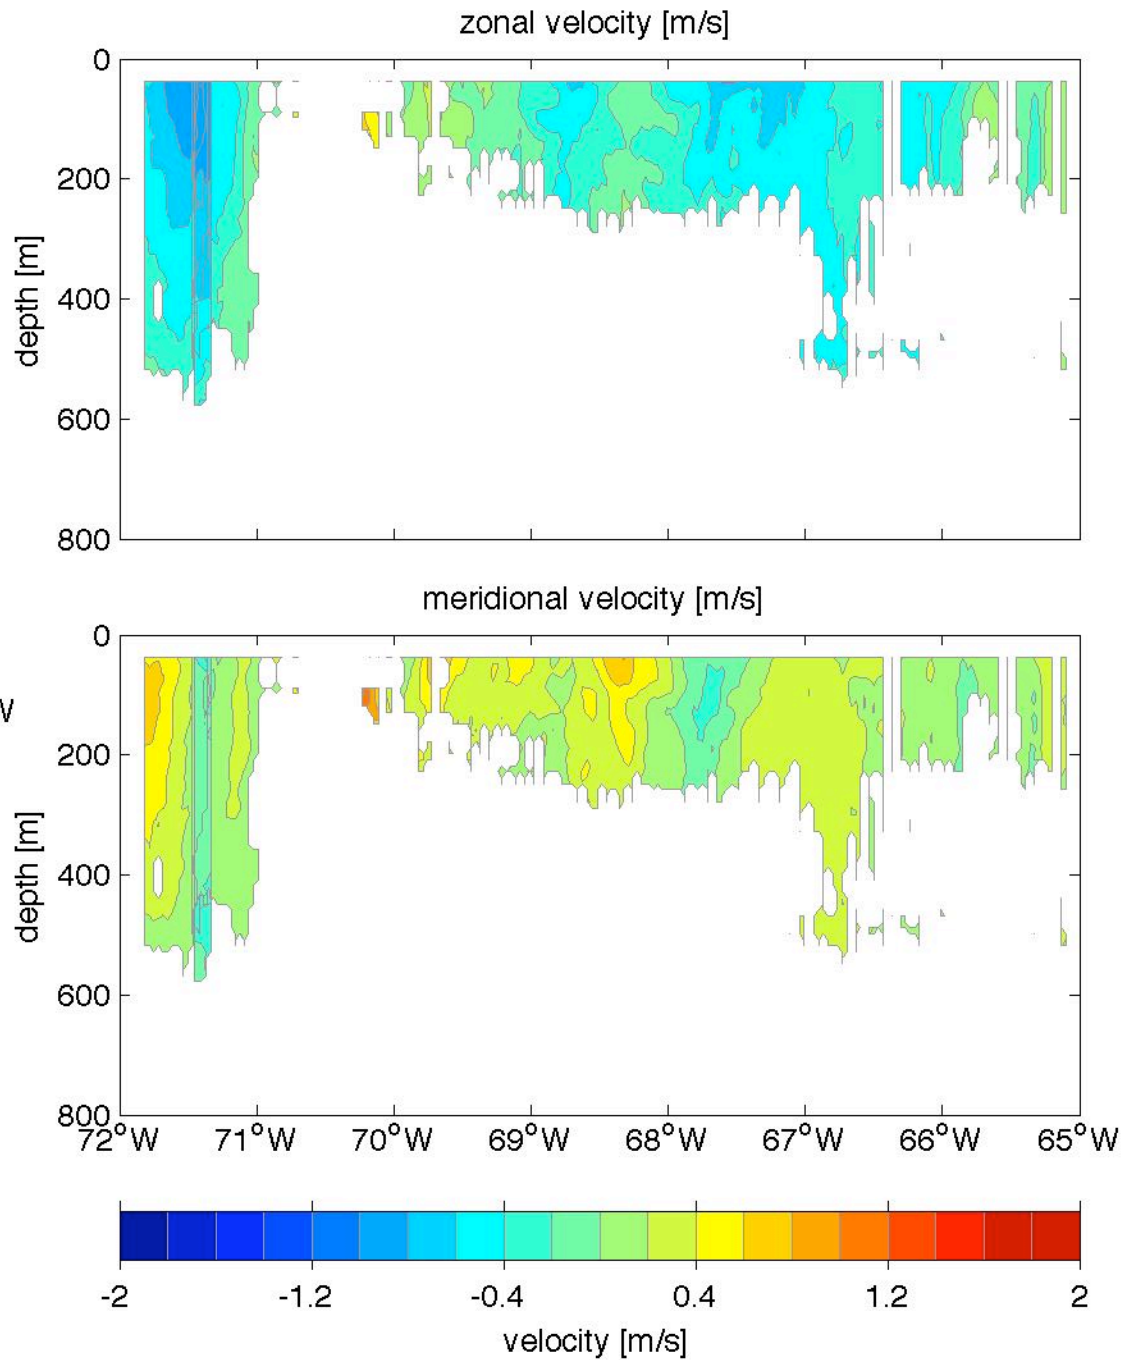

Voyage 1553 outbound
2010/05/22 to 2010/05/23
48 m depth

Voyage 1554 inbound
2010/06/01 to 2010/06/03
48 m depth

Voyage 1554 outbound
2010/05/29 to 2010/05/30
48 m depth

Voyage 1555 outbound
2010/06/05 to 2010/06/06
48 m depth

Voyage 1560 inbound
2010/07/14 to 2010/07/15
48 m depth

Voyage 1561 inbound
2010/07/21 to 2010/07/22
48 m depth

Voyage 1561 outbound
2010/07/17 to 2010/07/19
48 m depth

Voyage 1562 inbound
2010/07/27 to 2010/07/29
48 m depth

Voyage 1562 outbound
2010/07/24 to 2010/07/25
48 m depth

Voyage 1563 outbound
2010/07/31 to 2010/08/01
48 m depth

Voyage 1566 inbound
2010/08/24 to 2010/08/26
48 m depth

Voyage 1566 outbound
2010/08/21 to 2010/08/22
48 m depth

Voyage 1568 outbound
2010/09/04 to 2010/09/06
48 m depth

Voyage 1573 outbound
2010/10/09 to 2010/10/10
48 m depth

Voyage 1581 outbound
2010/12/04 to 2010/12/05
48 m depth

Voyage 1583 outbound
2010/12/18 to 2010/12/20
48 m depth