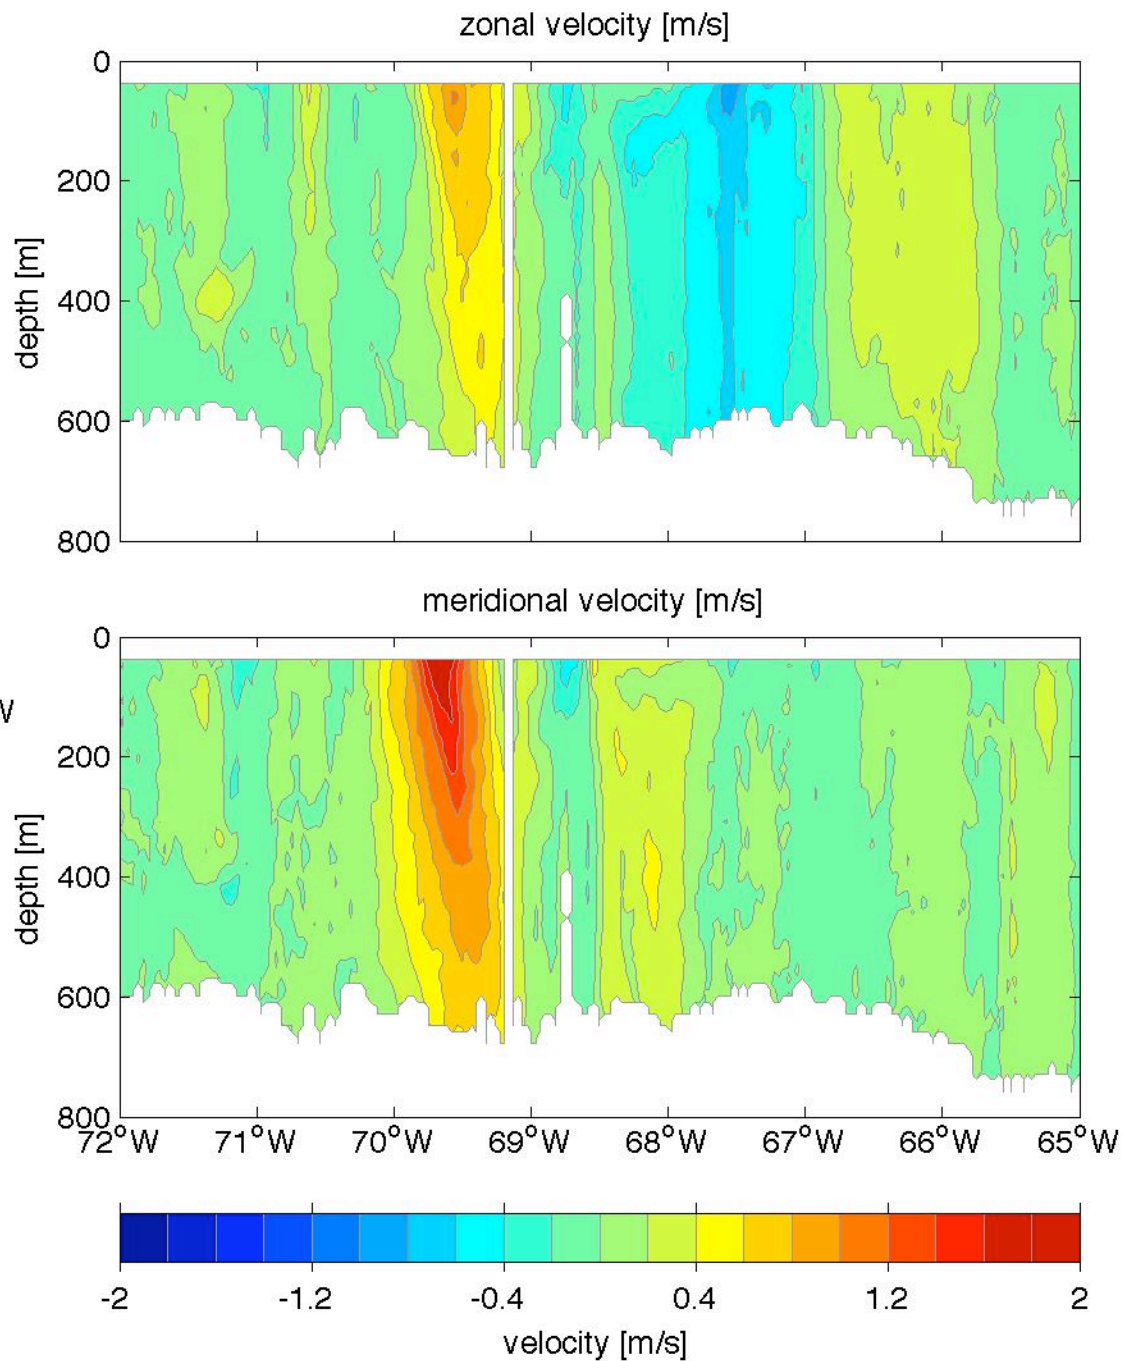

Voyage 1540 outbound
2010/02/20 to 2010/02/22
48 m depth

Voyage 1544 outbound
2010/03/20 to 2010/03/21
48 m depth

Voyage 1546 outbound
2010/04/03 to 2010/04/04
48 m depth

Voyage 1547 outbound
2010/04/10 to 2010/04/11
48 m depth

Voyage 1548 outbound
2010/04/17 to 2010/04/18
48 m depth

Voyage 1549 outbound
2010/04/24 to 2010/04/25
48 m depth

Voyage 1550 inbound
2010/05/04 to 2010/05/06
48 m depth

Voyage 1550 outbound
2010/05/01 to 2010/05/02
48 m depth

Voyage 1551 outbound
2010/05/08 to 2010/05/09
48 m depth

Voyage 1552 inbound
2010/05/18 to 2010/05/20
48 m depth

Voyage 1552 outbound
2010/05/15 to 2010/05/16
48 m depth

Voyage 1553 inbound
2010/05/25 to 2010/05/27
48 m depth

Voyage 1553 outbound
2010/05/22 to 2010/05/23
48 m depth

Voyage 1554 inbound
2010/06/01 to 2010/06/03
48 m depth

Voyage 1554 outbound
2010/05/29 to 2010/05/30
48 m depth

Voyage 1555 outbound
2010/06/05 to 2010/06/06
48 m depth