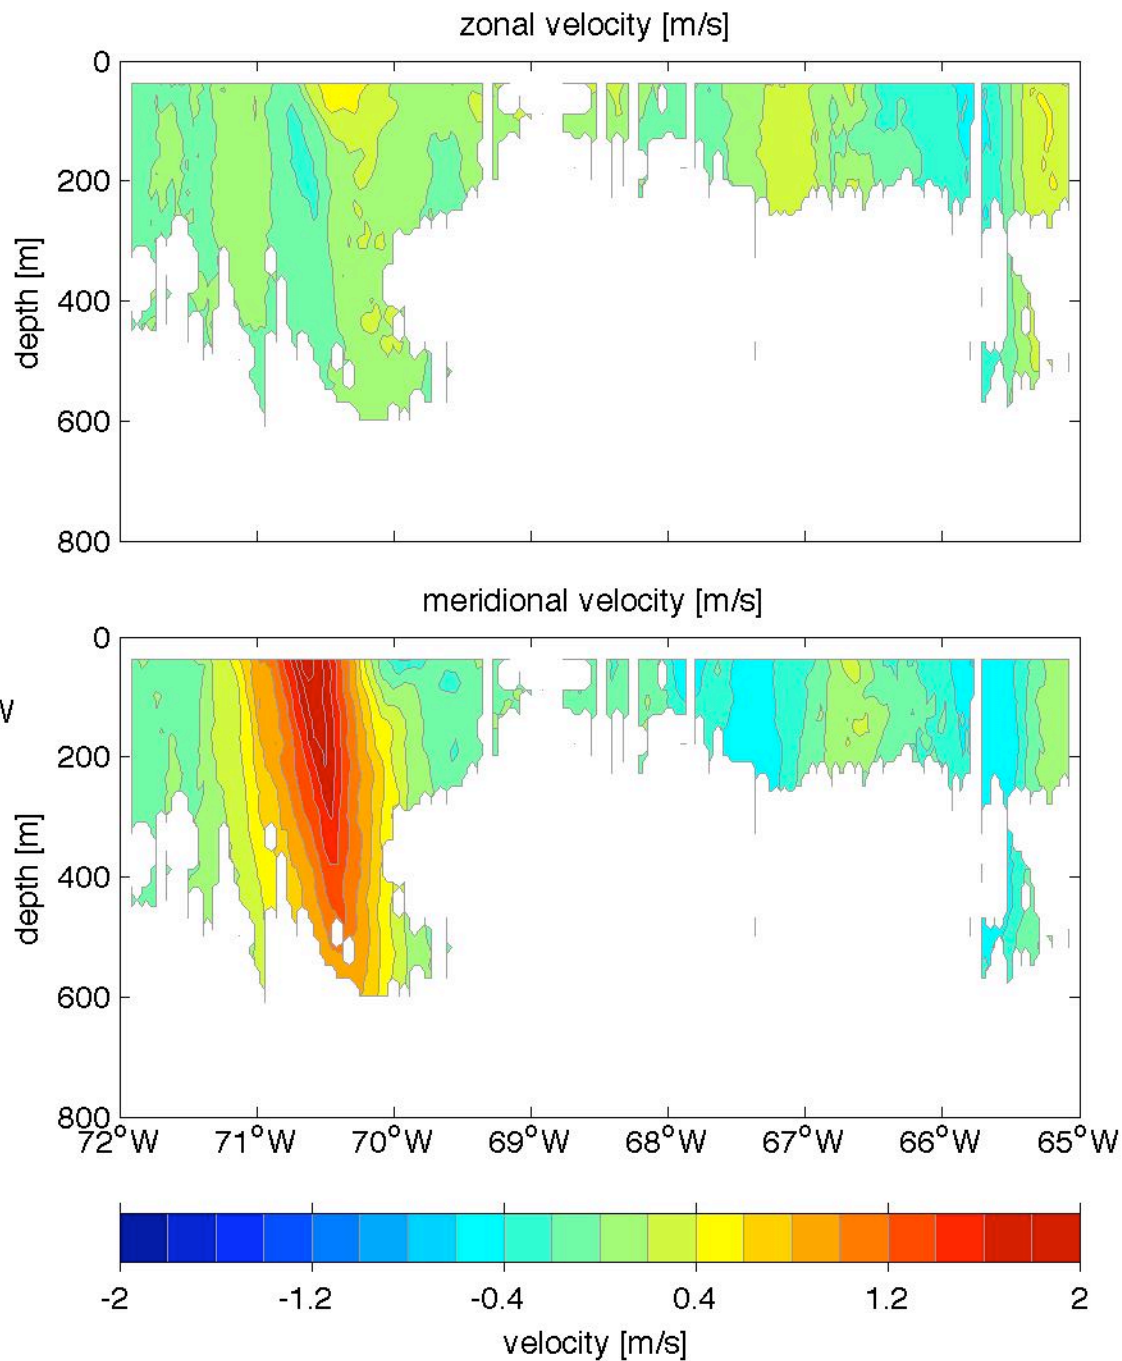

Voyage 1553 outbound
2010/05/22 to 2010/05/23
48 m depth

Voyage 1554 inbound
2010/06/01 to 2010/06/03
48 m depth

Voyage 1554 outbound
2010/05/29 to 2010/05/30
48 m depth

Voyage 1555 outbound
2010/06/05 to 2010/06/06
48 m depth

Voyage 1560 inbound
2010/07/14 to 2010/07/15
48 m depth

Voyage 1561 inbound
2010/07/21 to 2010/07/22
48 m depth

Voyage 1561 outbound
2010/07/17 to 2010/07/19
48 m depth

Voyage 1562 inbound
2010/07/27 to 2010/07/29
48 m depth

Voyage 1562 outbound
2010/07/24 to 2010/07/25
48 m depth

Voyage 1563 outbound
2010/07/31 to 2010/08/01
48 m depth

Voyage 1566 inbound
2010/08/24 to 2010/08/26
48 m depth

Voyage 1566 outbound
2010/08/21 to 2010/08/22
48 m depth

Voyage 1568 outbound
2010/09/04 to 2010/09/06
48 m depth

Voyage 1573 outbound
2010/10/09 to 2010/10/10
48 m depth

Voyage 1581 outbound
2010/12/04 to 2010/12/05
48 m depth

Voyage 1583 outbound
2010/12/18 to 2010/12/20
48 m depth