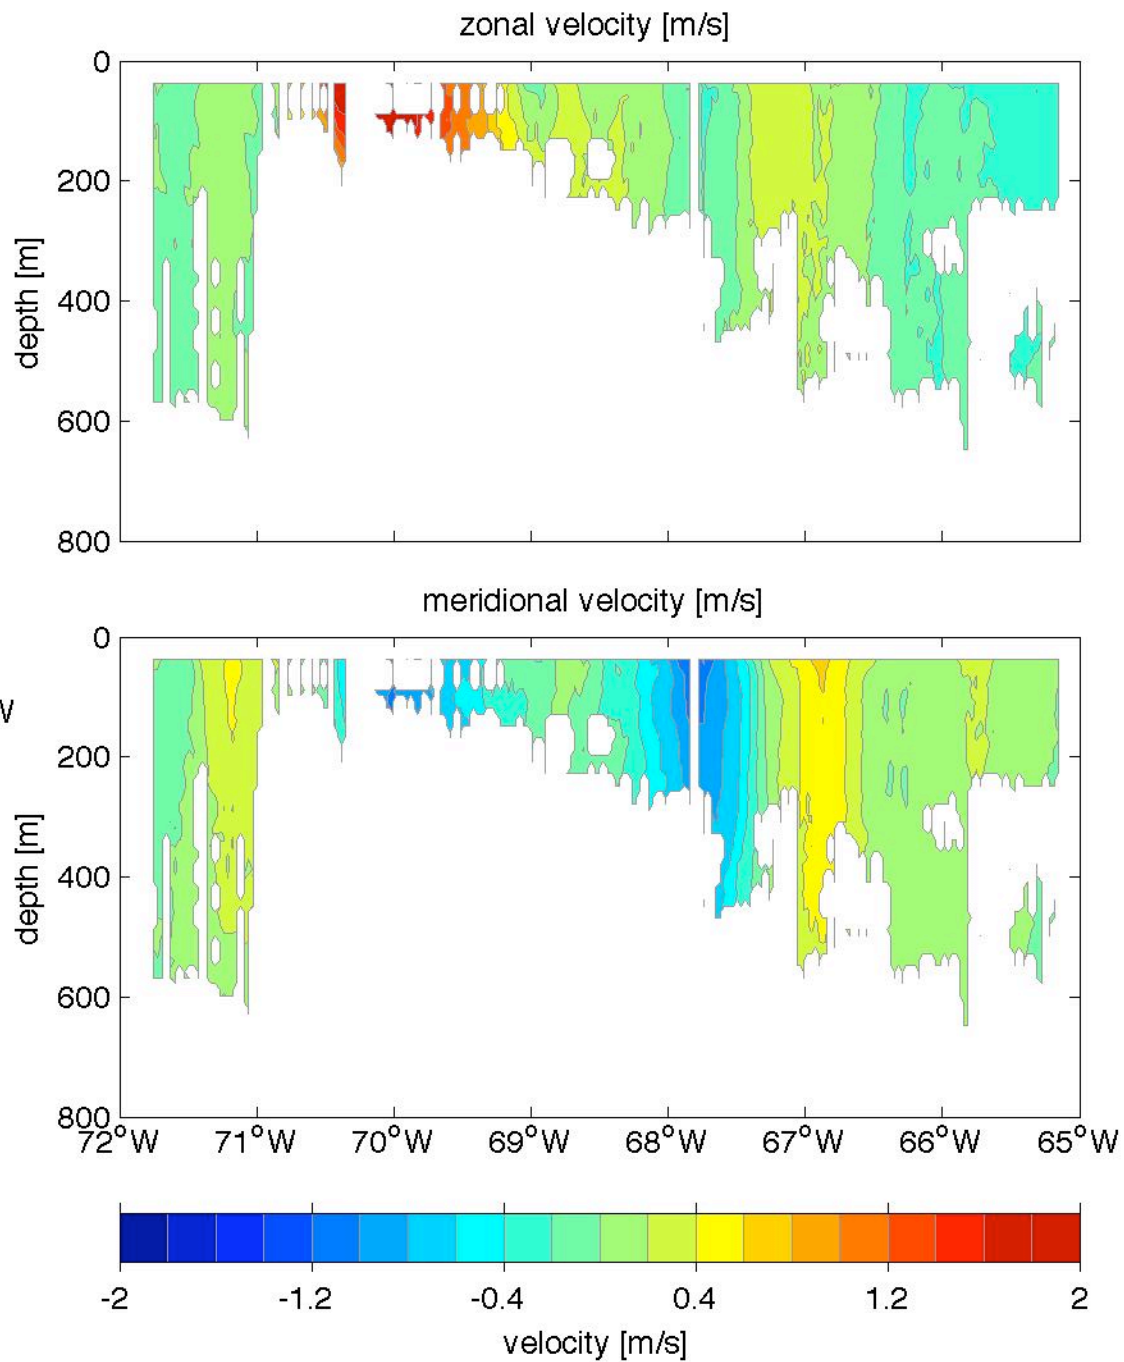

Voyage 1551 outbound
2010/05/08 to 2010/05/09
48 m depth

Voyage 1552 inbound
2010/05/18 to 2010/05/20
48 m depth

Voyage 1552 outbound
2010/05/15 to 2010/05/16
48 m depth

Voyage 1553 inbound
2010/05/25 to 2010/05/27
48 m depth

Voyage 1553 outbound
2010/05/22 to 2010/05/23
48 m depth

Voyage 1554 inbound
2010/06/01 to 2010/06/03
48 m depth

Voyage 1554 outbound
2010/05/29 to 2010/05/30
48 m depth

Voyage 1555 outbound
2010/06/05 to 2010/06/06
48 m depth

Voyage 1562 outbound
2010/07/24 to 2010/07/25
48 m depth

Voyage 1563 outbound
2010/07/31 to 2010/08/01
48 m depth

Voyage 1566 inbound
2010/08/24 to 2010/08/26
48 m depth

Voyage 1566 outbound
2010/08/21 to 2010/08/22
48 m depth

Voyage 1568 outbound
2010/09/04 to 2010/09/06
48 m depth

Voyage 1573 outbound
2010/10/09 to 2010/10/10
48 m depth

Voyage 1581 outbound
2010/12/04 to 2010/12/05
48 m depth

Voyage 1583 outbound
2010/12/18 to 2010/12/20
48 m depth