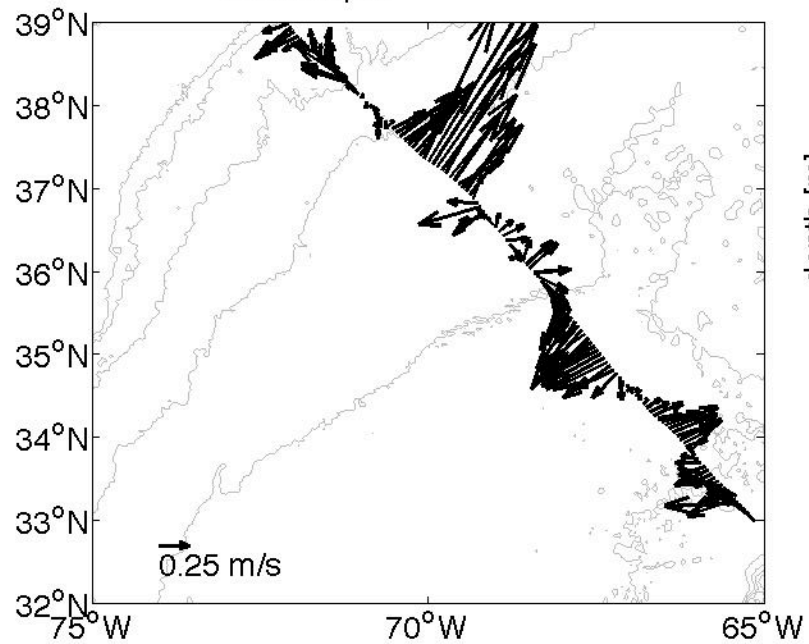

Voyage 1548 outbound
2010/04/17 to 2010/04/18
48 m depth

Voyage 1549 outbound
2010/04/24 to 2010/04/25
48 m depth

Voyage 1550 inbound
2010/05/04 to 2010/05/06
48 m depth

Voyage 1550 outbound
2010/05/01 to 2010/05/02
48 m depth