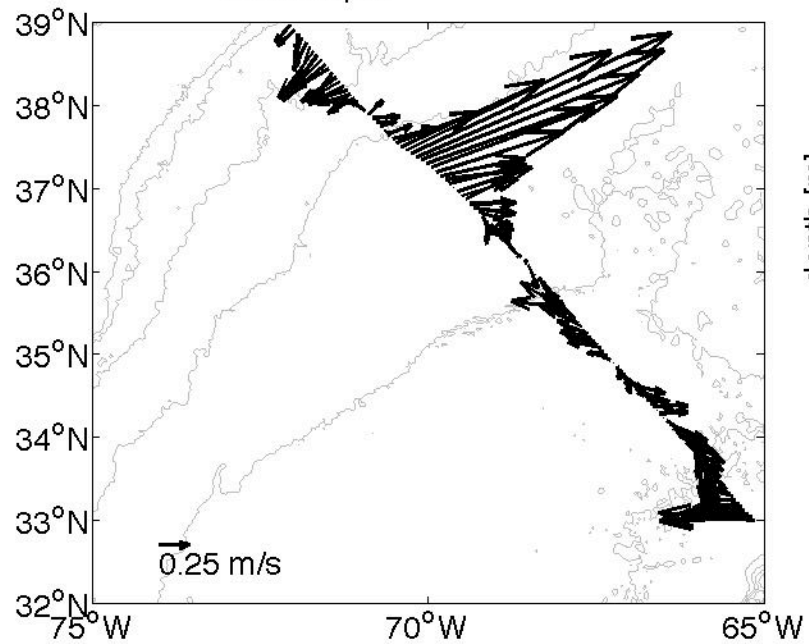

Voyage 1562 outbound
2010/07/24 to 2010/07/25
48 m depth

Voyage 1563 outbound
2010/07/31 to 2010/08/01
48 m depth

Voyage 1566 inbound
2010/08/24 to 2010/08/26
48 m depth

Voyage 1566 outbound
2010/08/21 to 2010/08/22
48 m depth

Voyage 1568 outbound
2010/09/04 to 2010/09/06
48 m depth

Voyage 1573 outbound
2010/10/09 to 2010/10/10
48 m depth

Voyage 1581 outbound
2010/12/04 to 2010/12/05
48 m depth

Voyage 1583 outbound
2010/12/18 to 2010/12/20
48 m depth