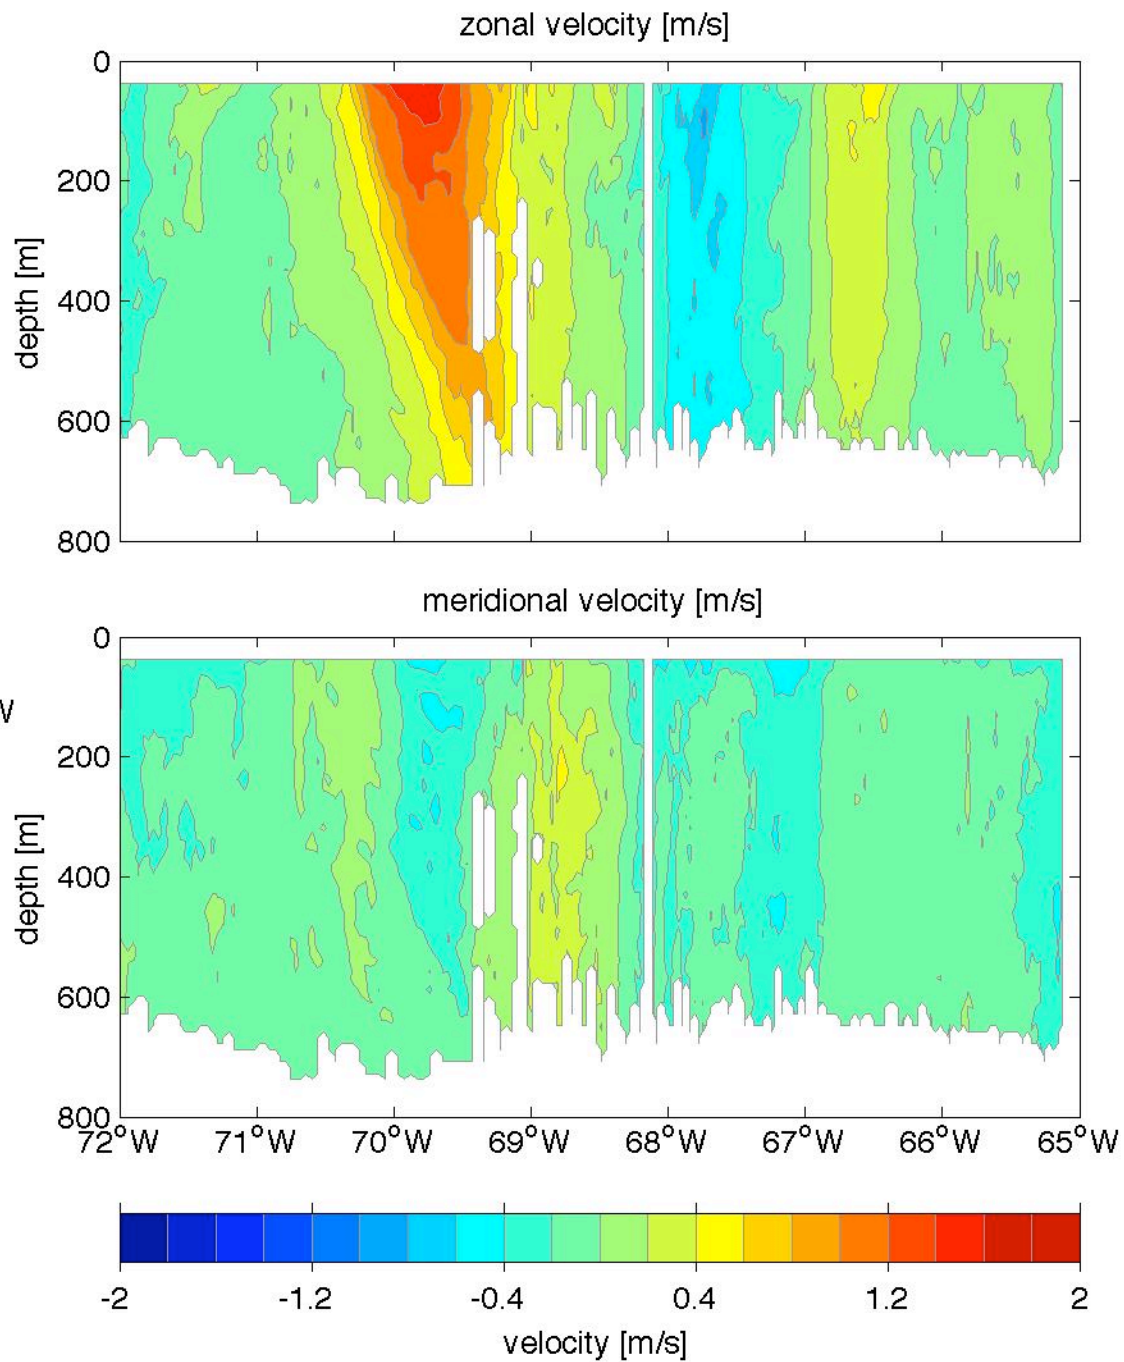

Voyage 1540 outbound
2010/02/20 to 2010/02/22
48 m depth

Voyage 1544 outbound
2010/03/20 to 2010/03/21
48 m depth

Voyage 1546 outbound
2010/04/03 to 2010/04/04
48 m depth

Voyage 1547 outbound
2010/04/10 to 2010/04/11
48 m depth

Voyage 1548 outbound
2010/04/17 to 2010/04/18
48 m depth

Voyage 1549 outbound
2010/04/24 to 2010/04/25
48 m depth

Voyage 1550 inbound
2010/05/04 to 2010/05/06
48 m depth

Voyage 1550 outbound
2010/05/01 to 2010/05/02
48 m depth

Voyage 1551 outbound
2010/05/08 to 2010/05/09
48 m depth

Voyage 1552 inbound
2010/05/18 to 2010/05/20
48 m depth

Voyage 1552 outbound
2010/05/15 to 2010/05/16
48 m depth

Voyage 1553 inbound
2010/05/25 to 2010/05/27
48 m depth

Voyage 1553 outbound
2010/05/22 to 2010/05/23
48 m depth

Voyage 1554 inbound
2010/06/01 to 2010/06/03
48 m depth

Voyage 1554 outbound
2010/05/29 to 2010/05/30
48 m depth

Voyage 1555 outbound
2010/06/05 to 2010/06/06
48 m depth