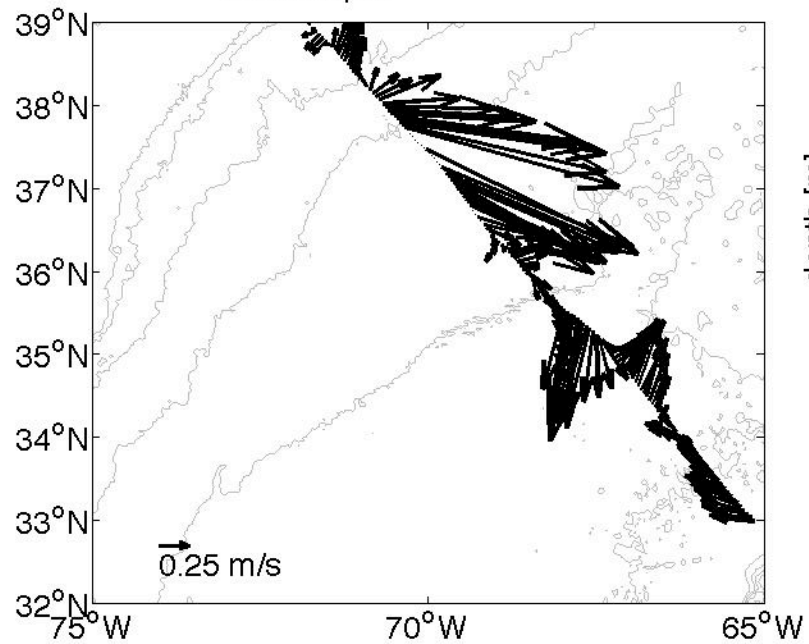

Voyage 1554 inbound
2010/06/01 to 2010/06/03
48 m depth