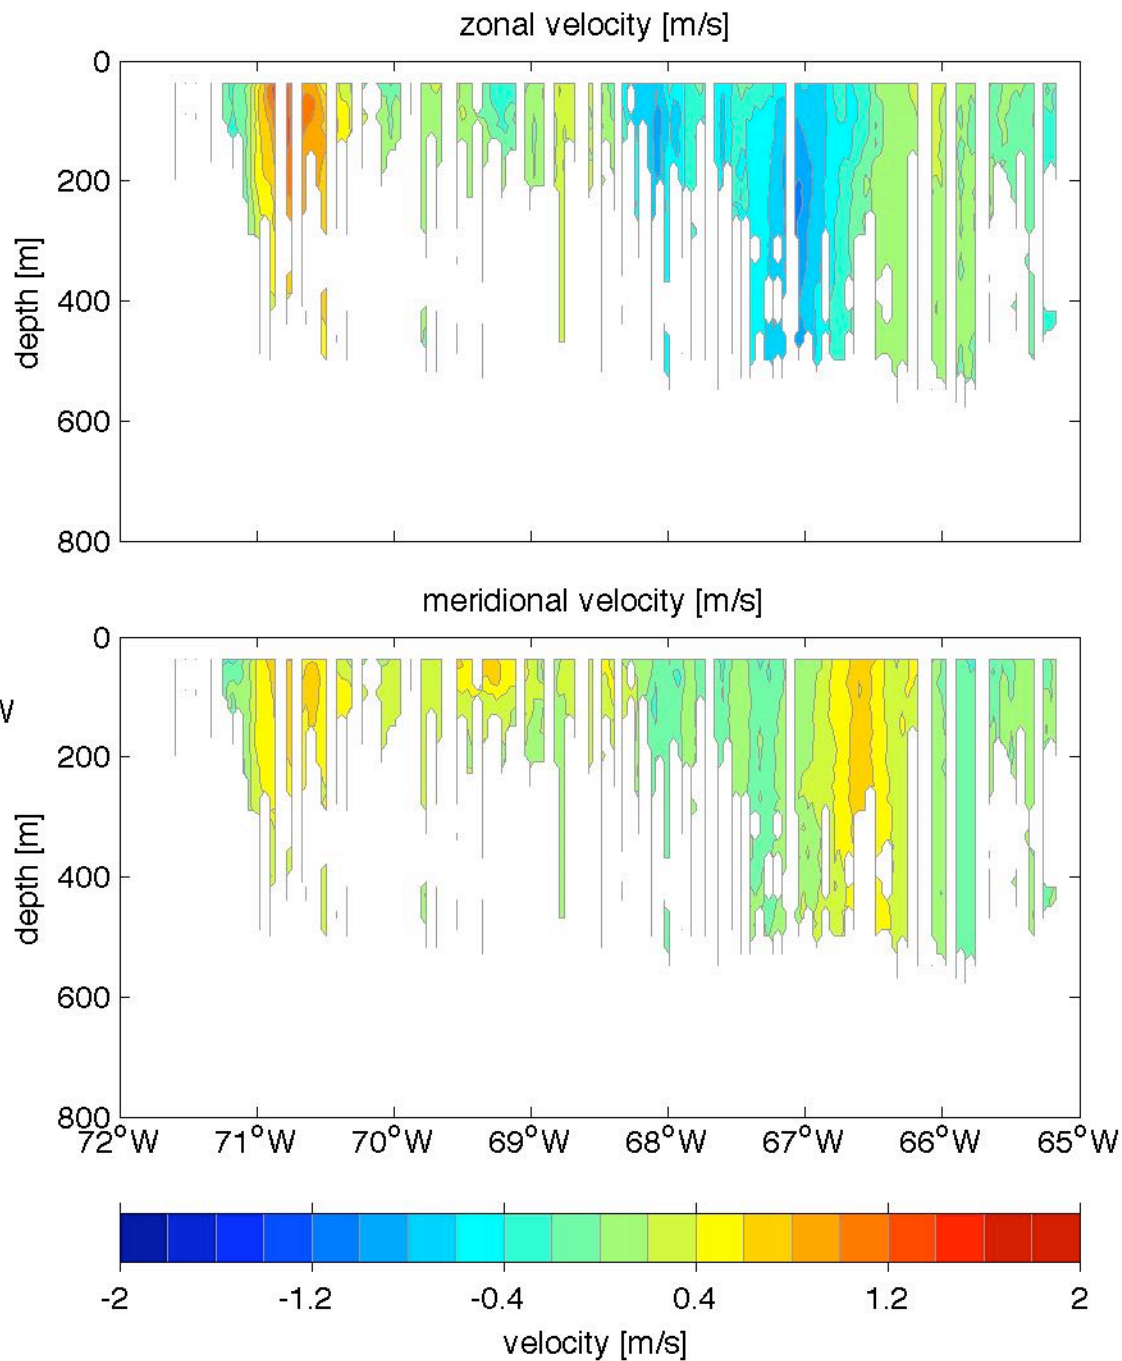

Voyage 1540 outbound
2010/02/20 to 2010/02/22
48 m depth

Voyage 1544 outbound
2010/03/20 to 2010/03/21
48 m depth

Voyage 1546 outbound
2010/04/03 to 2010/04/04
48 m depth

Voyage 1547 outbound
2010/04/10 to 2010/04/11
48 m depth

Voyage 1548 outbound
2010/04/17 to 2010/04/18
48 m depth

Voyage 1549 outbound
2010/04/24 to 2010/04/25
48 m depth

Voyage 1550 inbound
2010/05/04 to 2010/05/06
48 m depth

Voyage 1550 outbound
2010/05/01 to 2010/05/02
48 m depth

Voyage 1562 outbound
2010/07/24 to 2010/07/25
48 m depth

Voyage 1563 outbound
2010/07/31 to 2010/08/01
48 m depth

Voyage 1566 inbound
2010/08/24 to 2010/08/26
48 m depth

Voyage 1566 outbound
2010/08/21 to 2010/08/22
48 m depth

Voyage 1568 outbound
2010/09/04 to 2010/09/06
48 m depth

Voyage 1573 outbound
2010/10/09 to 2010/10/10
48 m depth

Voyage 1581 outbound
2010/12/04 to 2010/12/05
48 m depth

Voyage 1583 outbound
2010/12/18 to 2010/12/20
48 m depth