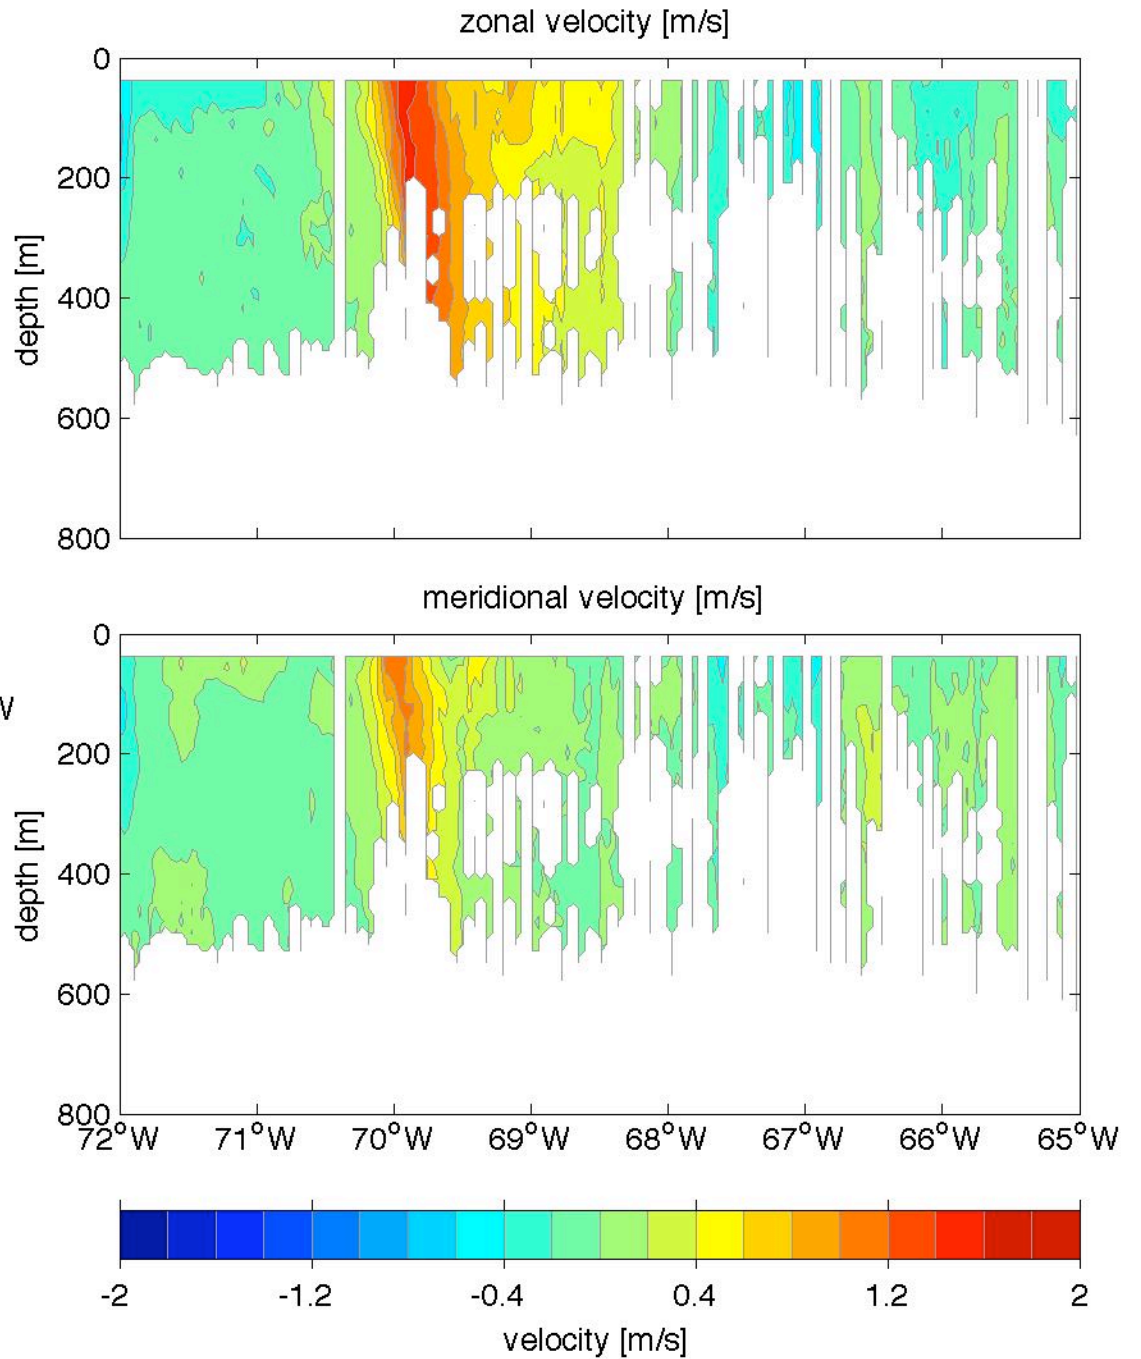

Voyage 1553 outbound
2010/05/22 to 2010/05/23
48 m depth

Voyage 1554 inbound
2010/06/01 to 2010/06/03
48 m depth

Voyage 1554 outbound
2010/05/29 to 2010/05/30
48 m depth

Voyage 1555 outbound
2010/06/05 to 2010/06/06
48 m depth

Voyage 1560 inbound
2010/07/14 to 2010/07/15
48 m depth

Voyage 1561 inbound
2010/07/21 to 2010/07/22
48 m depth

Voyage 1561 outbound
2010/07/17 to 2010/07/19
48 m depth

Voyage 1562 inbound
2010/07/27 to 2010/07/29
48 m depth

Voyage 1562 outbound
2010/07/24 to 2010/07/25
48 m depth

Voyage 1563 outbound
2010/07/31 to 2010/08/01
48 m depth

Voyage 1566 inbound
2010/08/24 to 2010/08/26
48 m depth

Voyage 1566 outbound
2010/08/21 to 2010/08/22
48 m depth

Voyage 1568 outbound
2010/09/04 to 2010/09/06
48 m depth

Voyage 1573 outbound
2010/10/09 to 2010/10/10
48 m depth

Voyage 1581 outbound
2010/12/04 to 2010/12/05
48 m depth

Voyage 1583 outbound
2010/12/18 to 2010/12/20
48 m depth