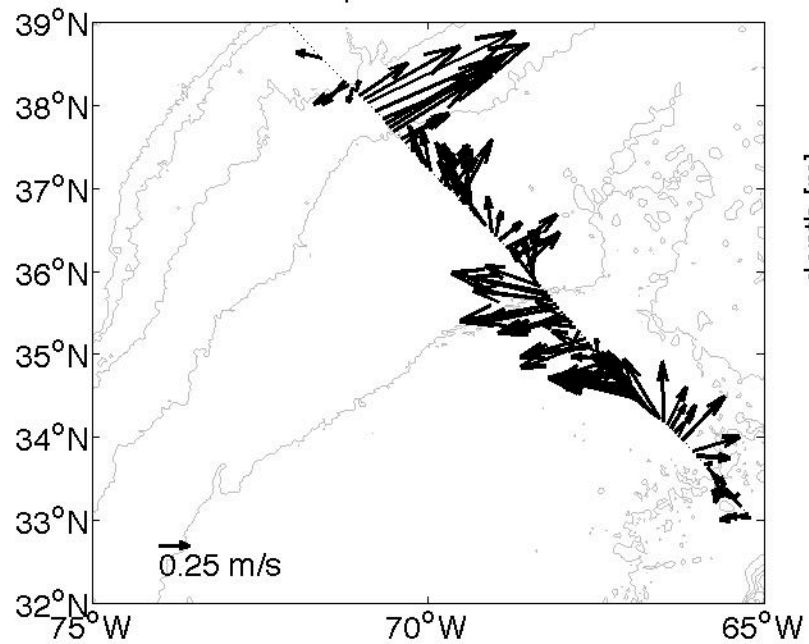

Voyage 1540 outbound
2010/02/20 to 2010/02/22
48 m depth

Voyage 1544 outbound
2010/03/20 to 2010/03/21
48 m depth

Voyage 1546 outbound
2010/04/03 to 2010/04/04
48 m depth

Voyage 1547 outbound
2010/04/10 to 2010/04/11
48 m depth