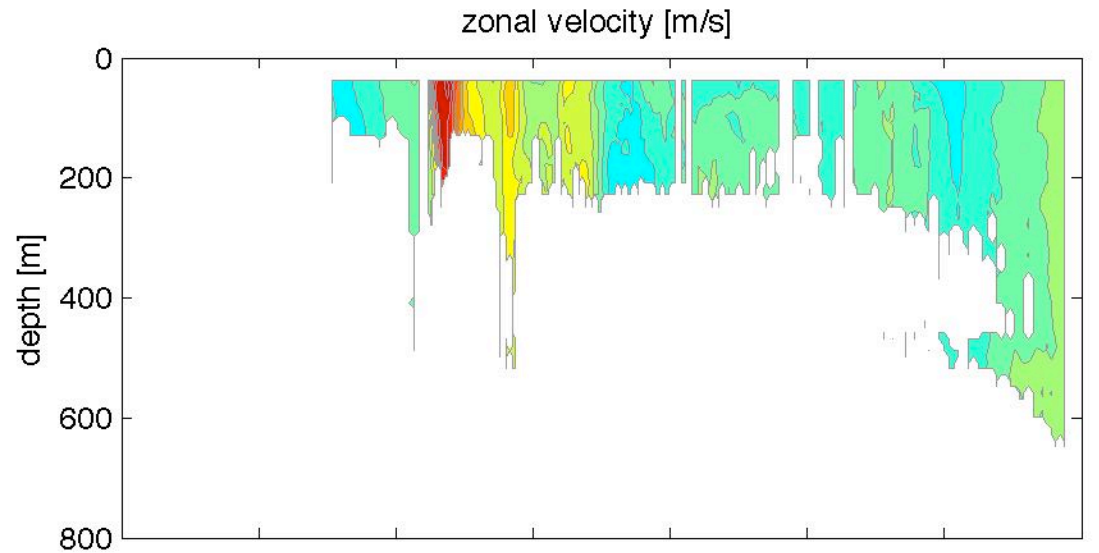

Voyage 1561 inbound
2010/07/21 to 2010/07/22
48 m depth