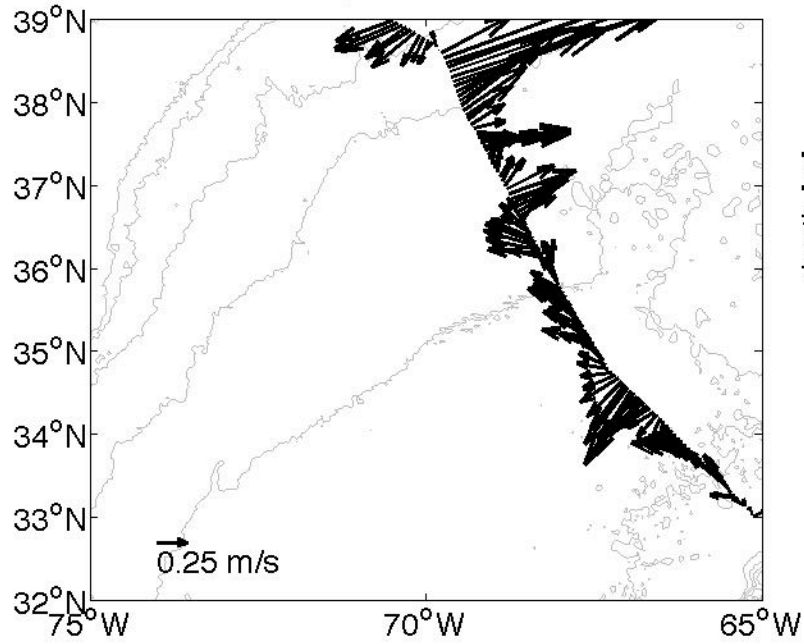

Voyage 1561 inbound
2010/07/21 to 2010/07/22
48 m depth