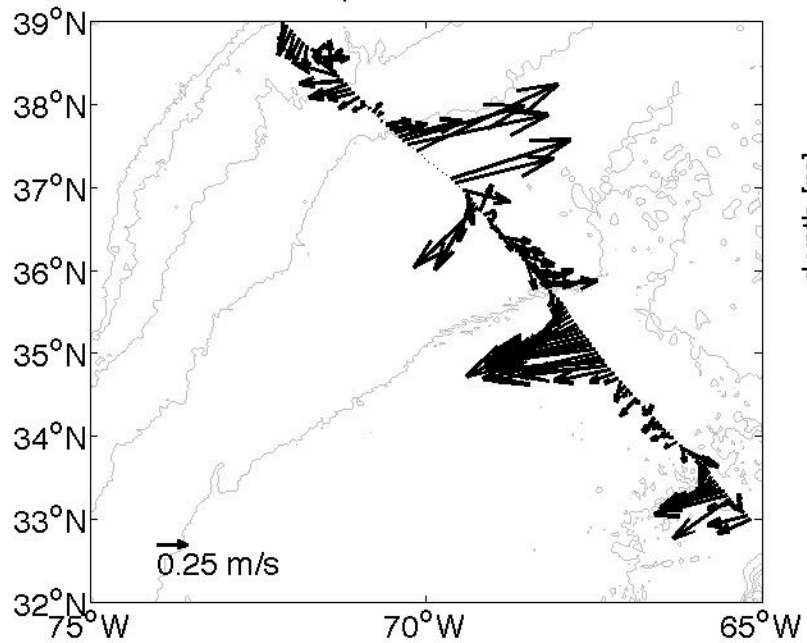

Voyage 1549 outbound
2010/04/24 to 2010/04/25
48 m depth