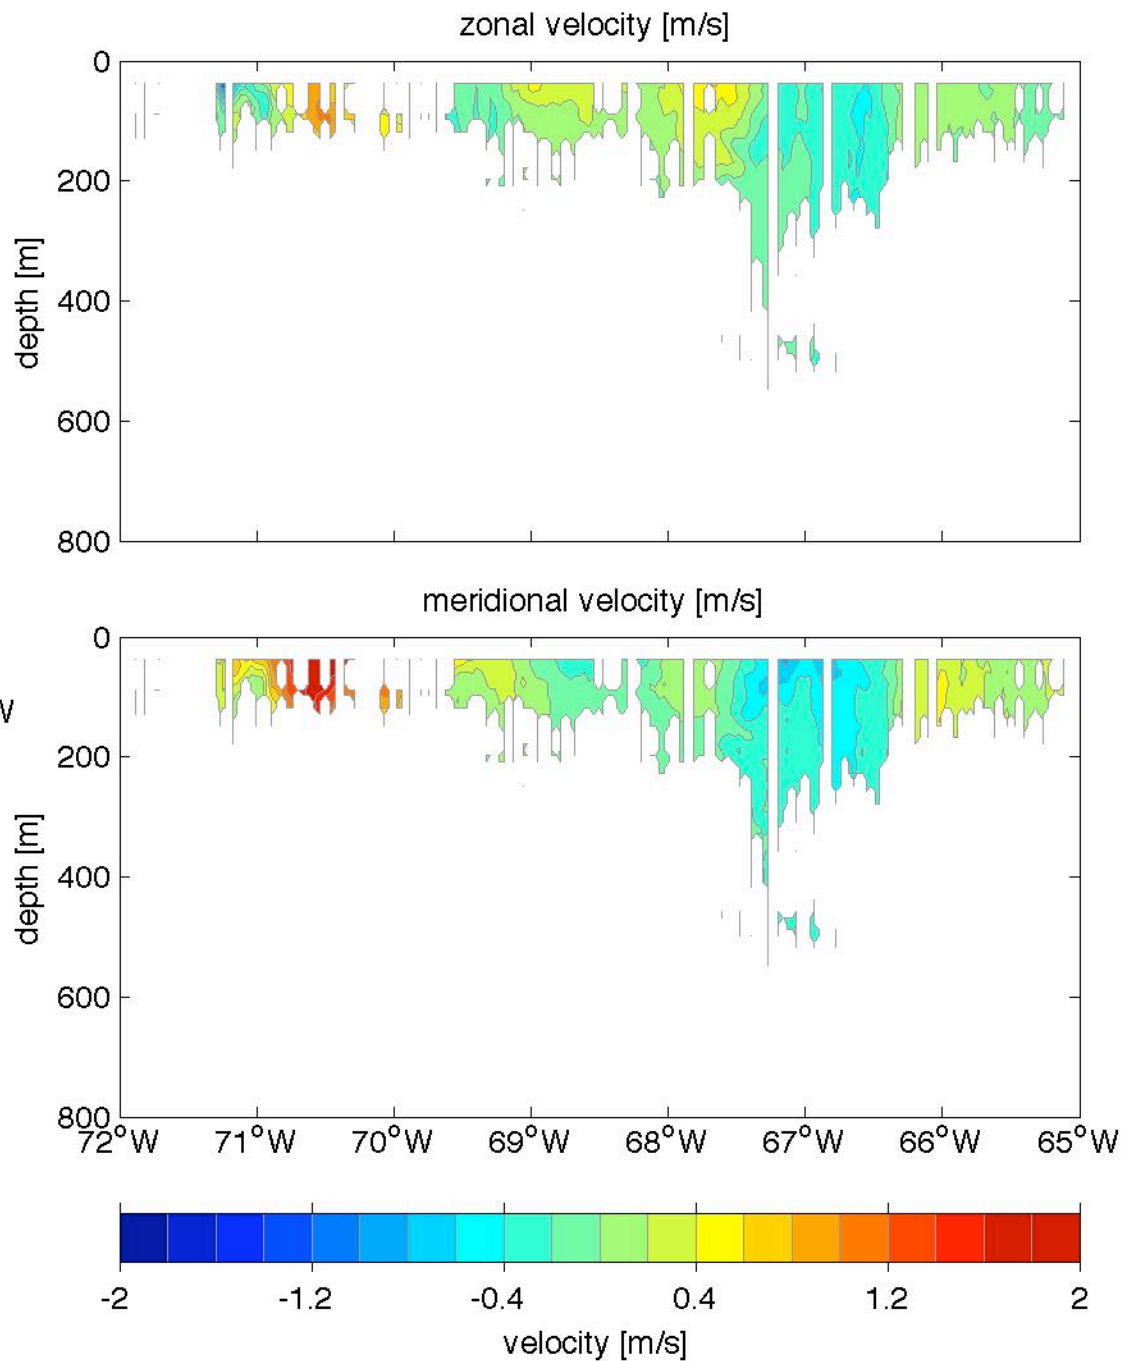

Voyage 1553 outbound
2010/05/22 to 2010/05/23
48 m depth

Voyage 1554 inbound
2010/06/01 to 2010/06/03
48 m depth

Voyage 1554 outbound
2010/05/29 to 2010/05/30
48 m depth

Voyage 1555 outbound
2010/06/05 to 2010/06/06
48 m depth

Voyage 1560 inbound
2010/07/14 to 2010/07/15
48 m depth

Voyage 1561 inbound
2010/07/21 to 2010/07/22
48 m depth

Voyage 1561 outbound
2010/07/17 to 2010/07/19
48 m depth

Voyage 1562 inbound
2010/07/27 to 2010/07/29
48 m depth

Voyage 1562 outbound
2010/07/24 to 2010/07/25
48 m depth

Voyage 1563 outbound
2010/07/31 to 2010/08/01
48 m depth

Voyage 1566 inbound
2010/08/24 to 2010/08/26
48 m depth

Voyage 1566 outbound
2010/08/21 to 2010/08/22
48 m depth

Voyage 1568 outbound
2010/09/04 to 2010/09/06
48 m depth

Voyage 1573 outbound
2010/10/09 to 2010/10/10
48 m depth

Voyage 1581 outbound
2010/12/04 to 2010/12/05
48 m depth

Voyage 1583 outbound
2010/12/18 to 2010/12/20
48 m depth