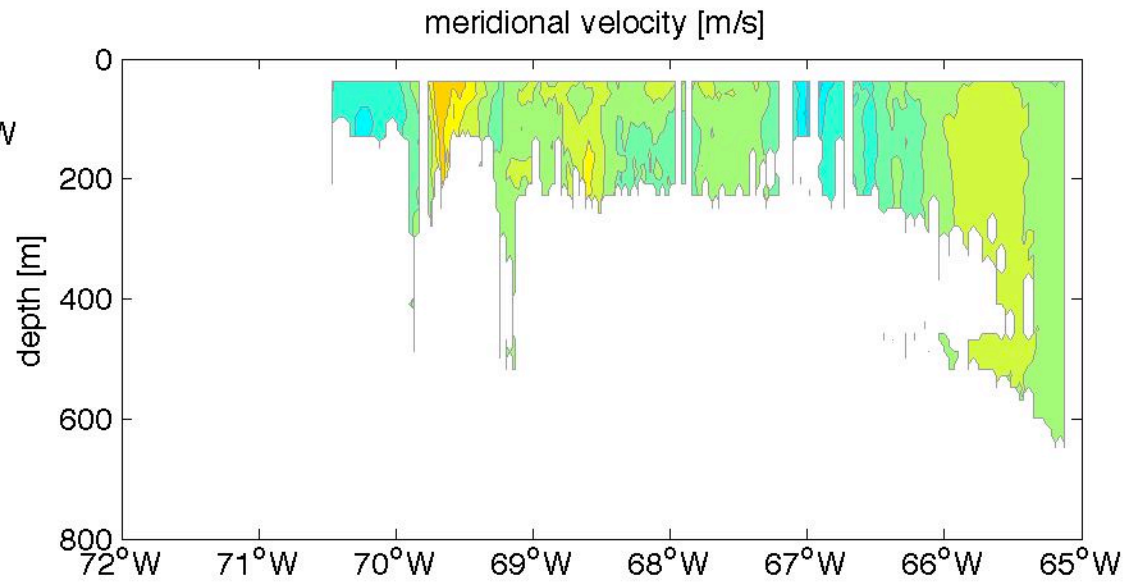

Voyage 1561 inbound
2010/07/21 to 2010/07/22
48 m depth