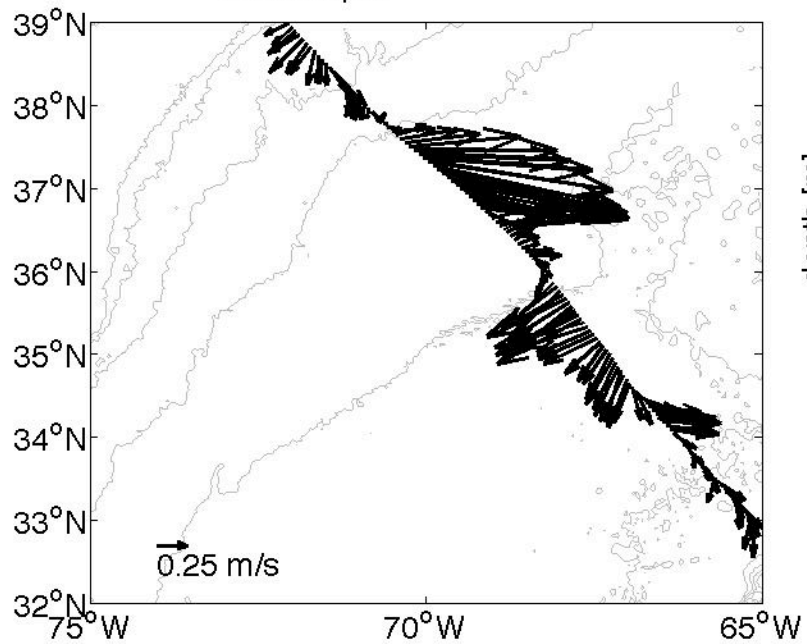

Voyage 1552 outbound
2010/05/15 to 2010/05/16
48 m depth