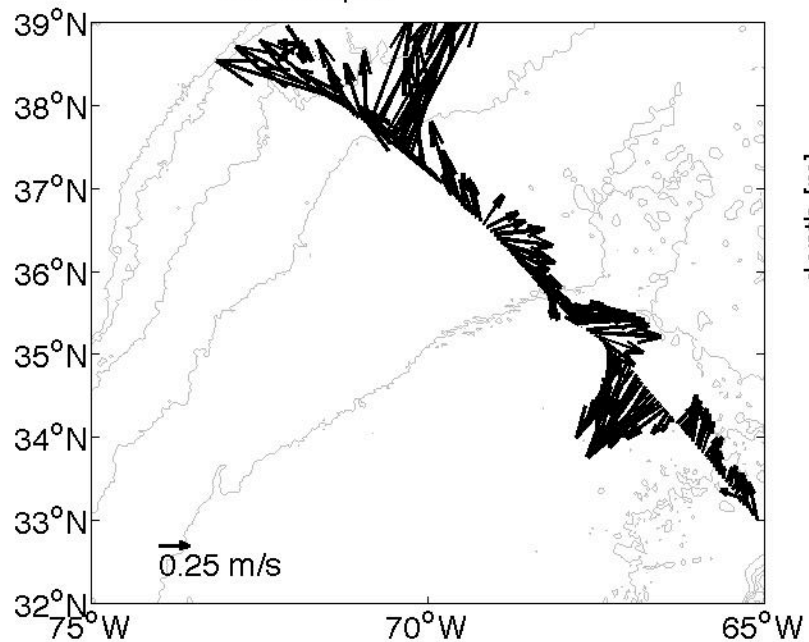

Voyage 1562 outbound
2010/07/24 to 2010/07/25
48 m depth

Voyage 1563 outbound
2010/07/31 to 2010/08/01
48 m depth

Voyage 1566 inbound
2010/08/24 to 2010/08/26
48 m depth

Voyage 1566 outbound
2010/08/21 to 2010/08/22
48 m depth

Voyage 1568 outbound
2010/09/04 to 2010/09/06
48 m depth

Voyage 1573 outbound
2010/10/09 to 2010/10/10
48 m depth

Voyage 1581 outbound
2010/12/04 to 2010/12/05
48 m depth

Voyage 1583 outbound
2010/12/18 to 2010/12/20
48 m depth