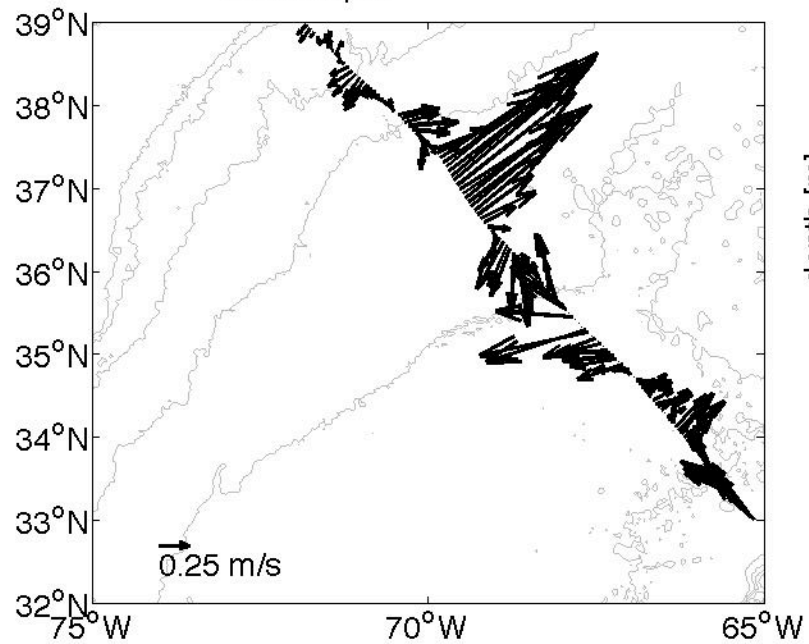

Voyage 1550 inbound
2010/05/04 to 2010/05/06
48 m depth