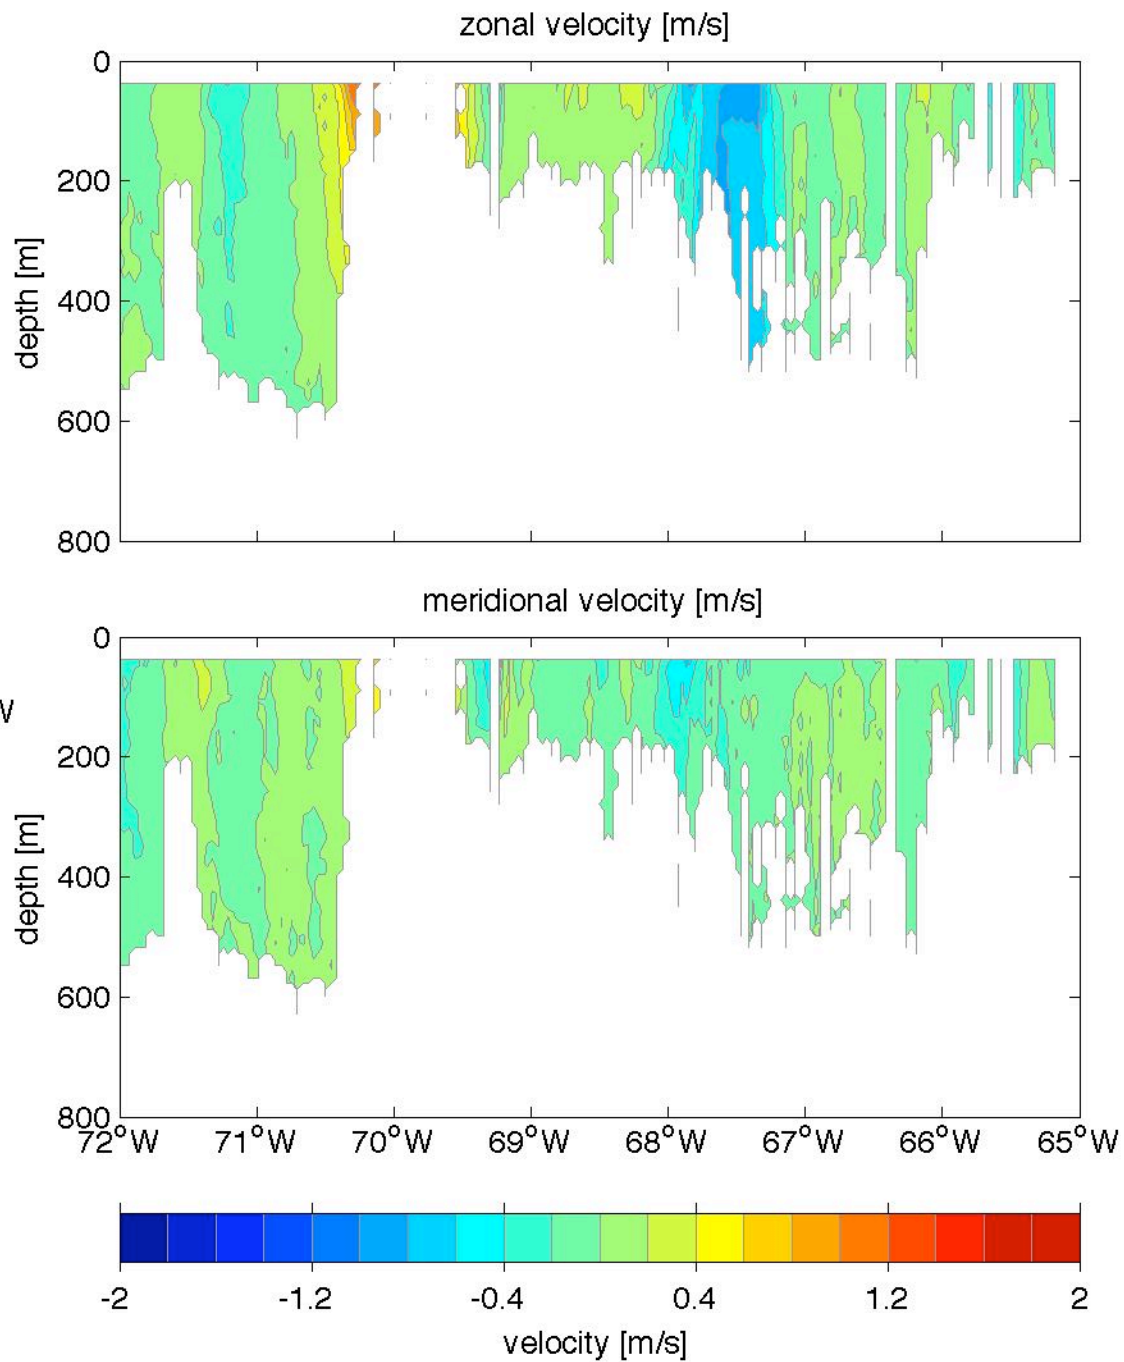

Voyage 1540 outbound
2010/02/20 to 2010/02/22
48 m depth

Voyage 1544 outbound
2010/03/20 to 2010/03/21
48 m depth

Voyage 1546 outbound
2010/04/03 to 2010/04/04
48 m depth

Voyage 1547 outbound
2010/04/10 to 2010/04/11
48 m depth

Voyage 1548 outbound
2010/04/17 to 2010/04/18
48 m depth

Voyage 1549 outbound
2010/04/24 to 2010/04/25
48 m depth

Voyage 1550 inbound
2010/05/04 to 2010/05/06
48 m depth

Voyage 1550 outbound
2010/05/01 to 2010/05/02
48 m depth

Voyage 1551 outbound
2010/05/08 to 2010/05/09
48 m depth

Voyage 1552 inbound
2010/05/18 to 2010/05/20
48 m depth

Voyage 1552 outbound
2010/05/15 to 2010/05/16
48 m depth

Voyage 1553 inbound
2010/05/25 to 2010/05/27
48 m depth

Voyage 1568 outbound
2010/09/04 to 2010/09/06
48 m depth

Voyage 1573 outbound
2010/10/09 to 2010/10/10
48 m depth

Voyage 1581 outbound
2010/12/04 to 2010/12/05
48 m depth

Voyage 1583 outbound
2010/12/18 to 2010/12/20
48 m depth