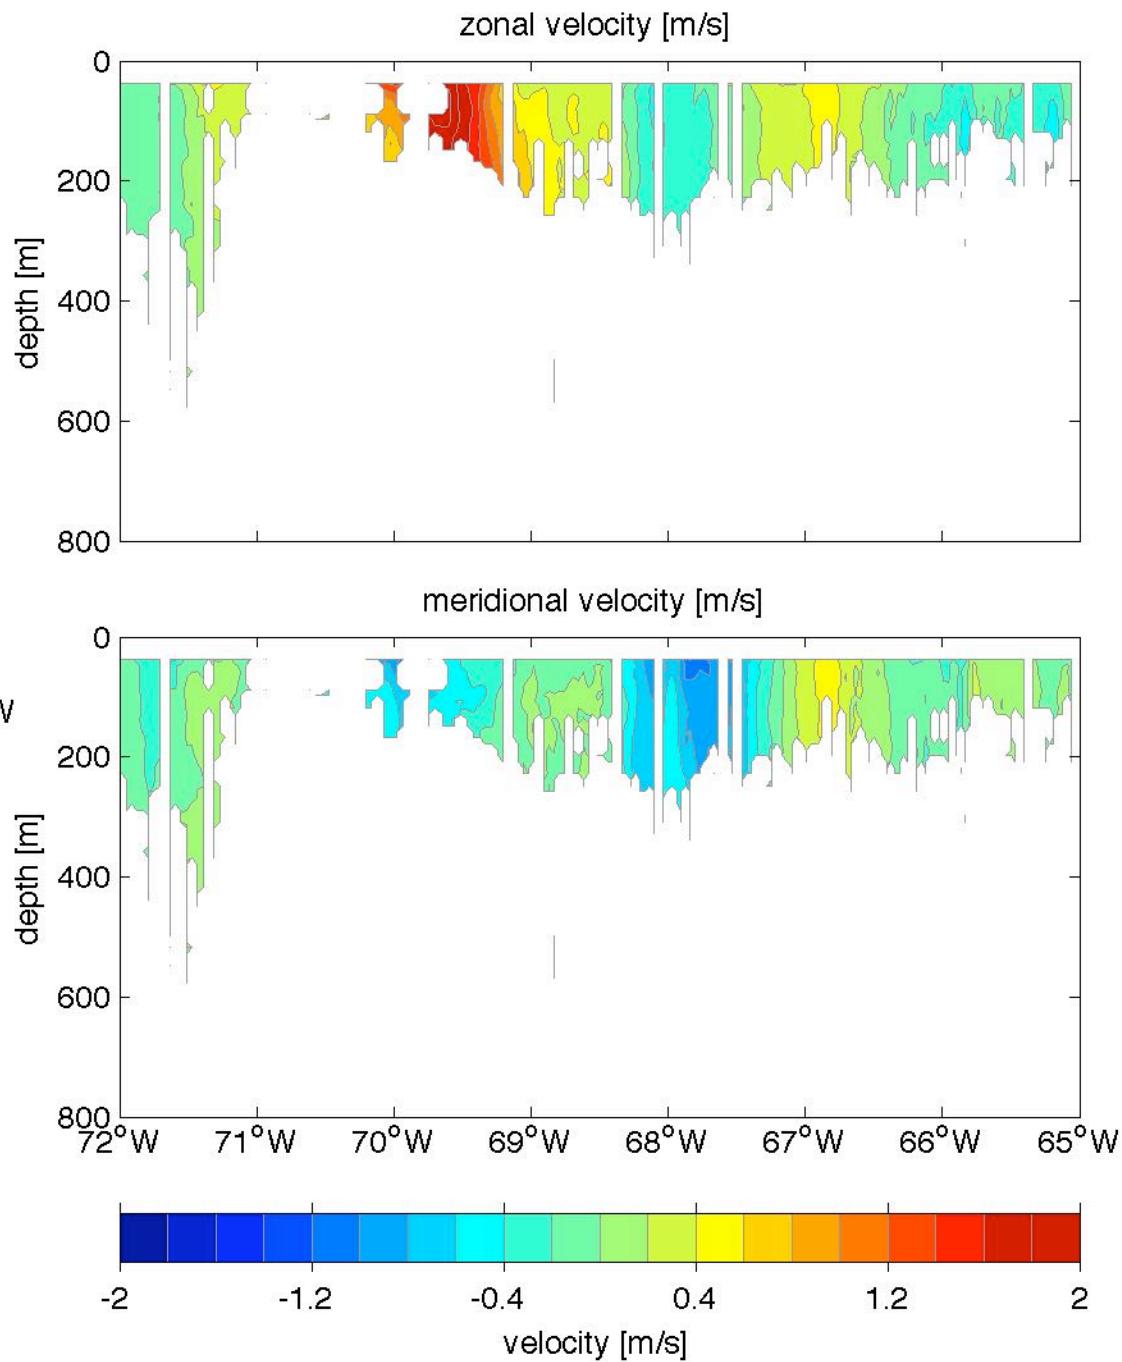

Voyage 1551 outbound
2010/05/08 to 2010/05/09
48 m depth

Voyage 1552 inbound
2010/05/18 to 2010/05/20
48 m depth

Voyage 1552 outbound
2010/05/15 to 2010/05/16
48 m depth

Voyage 1553 inbound
2010/05/25 to 2010/05/27
48 m depth

Voyage 1553 outbound
2010/05/22 to 2010/05/23
48 m depth

Voyage 1554 inbound
2010/06/01 to 2010/06/03
48 m depth

Voyage 1554 outbound
2010/05/29 to 2010/05/30
48 m depth

Voyage 1555 outbound
2010/06/05 to 2010/06/06
48 m depth

Voyage 1562 outbound
2010/07/24 to 2010/07/25
48 m depth

Voyage 1563 outbound
2010/07/31 to 2010/08/01
48 m depth

Voyage 1566 inbound
2010/08/24 to 2010/08/26
48 m depth

Voyage 1566 outbound
2010/08/21 to 2010/08/22
48 m depth

Voyage 1568 outbound
2010/09/04 to 2010/09/06
48 m depth

Voyage 1573 outbound
2010/10/09 to 2010/10/10
48 m depth

Voyage 1581 outbound
2010/12/04 to 2010/12/05
48 m depth

Voyage 1583 outbound
2010/12/18 to 2010/12/20
48 m depth