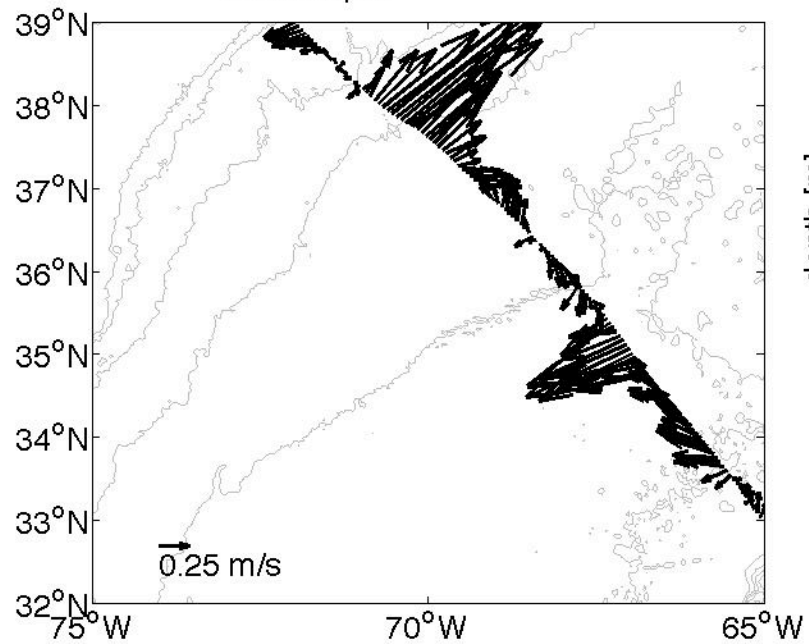

Voyage 1562 outbound
2010/07/24 to 2010/07/25
48 m depth