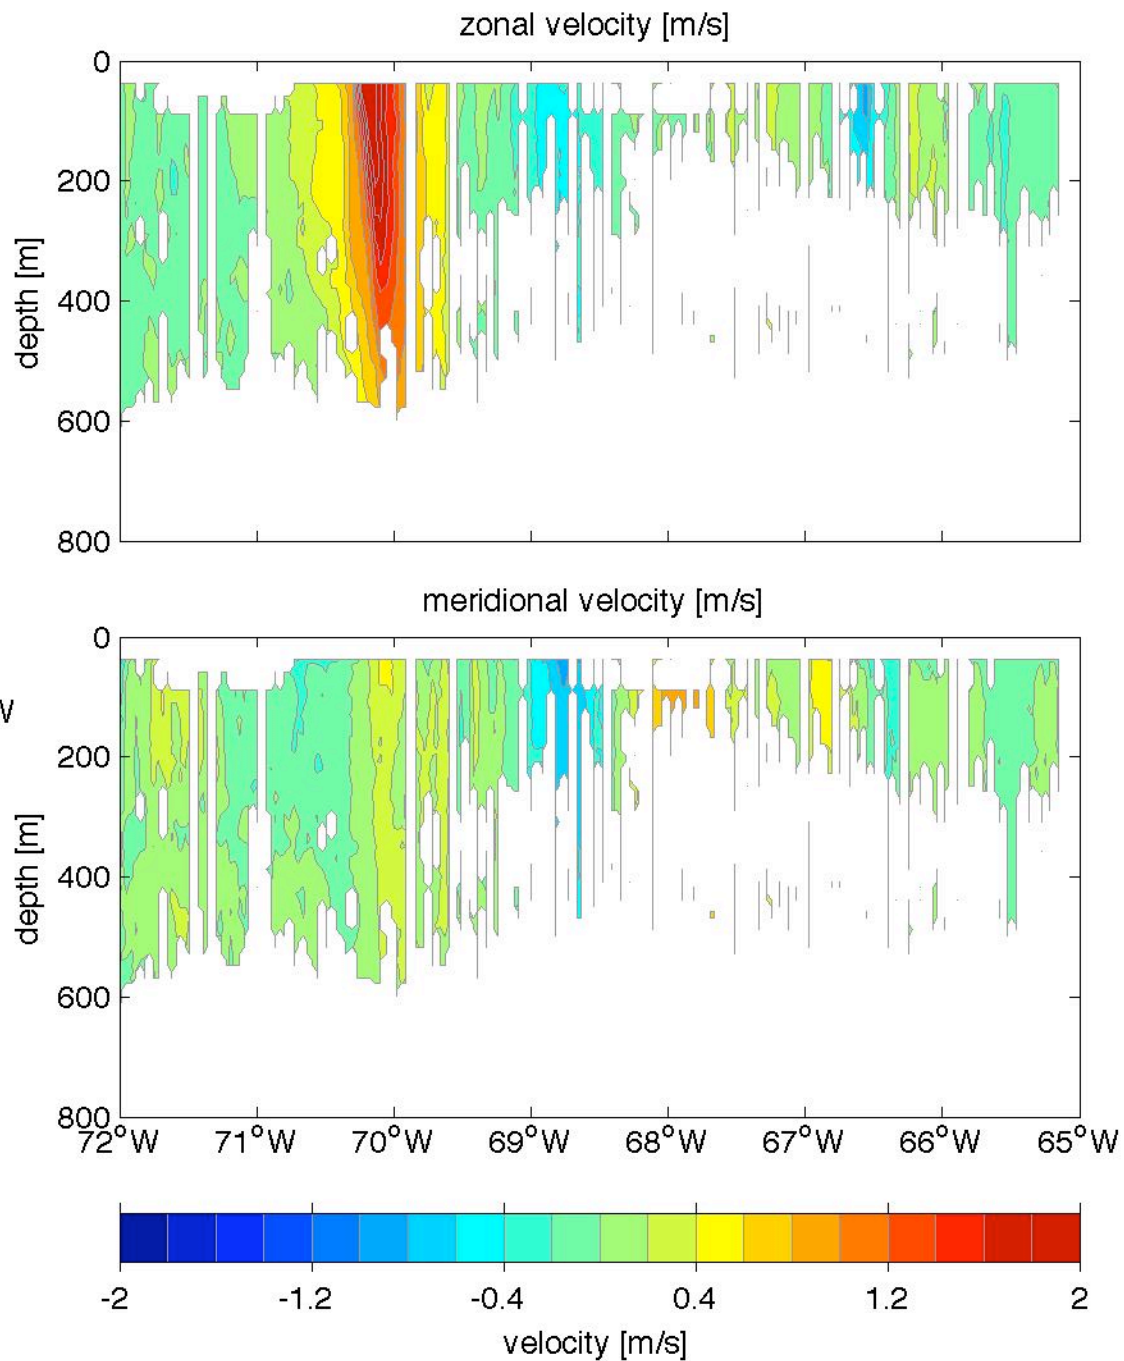

Voyage 1540 outbound
2010/02/20 to 2010/02/22
48 m depth

Voyage 1544 outbound
2010/03/20 to 2010/03/21
48 m depth

Voyage 1546 outbound
2010/04/03 to 2010/04/04
48 m depth

Voyage 1547 outbound
2010/04/10 to 2010/04/11
48 m depth

Voyage 1548 outbound
2010/04/17 to 2010/04/18
48 m depth

Voyage 1549 outbound
2010/04/24 to 2010/04/25
48 m depth

Voyage 1550 inbound
2010/05/04 to 2010/05/06
48 m depth

Voyage 1550 outbound
2010/05/01 to 2010/05/02
48 m depth

Voyage 1562 outbound
2010/07/24 to 2010/07/25
48 m depth

Voyage 1563 outbound
2010/07/31 to 2010/08/01
48 m depth

Voyage 1566 inbound
2010/08/24 to 2010/08/26
48 m depth

Voyage 1566 outbound
2010/08/21 to 2010/08/22
48 m depth

Voyage 1568 outbound
2010/09/04 to 2010/09/06
48 m depth

Voyage 1573 outbound
2010/10/09 to 2010/10/10
48 m depth

Voyage 1581 outbound
2010/12/04 to 2010/12/05
48 m depth

Voyage 1583 outbound
2010/12/18 to 2010/12/20
48 m depth