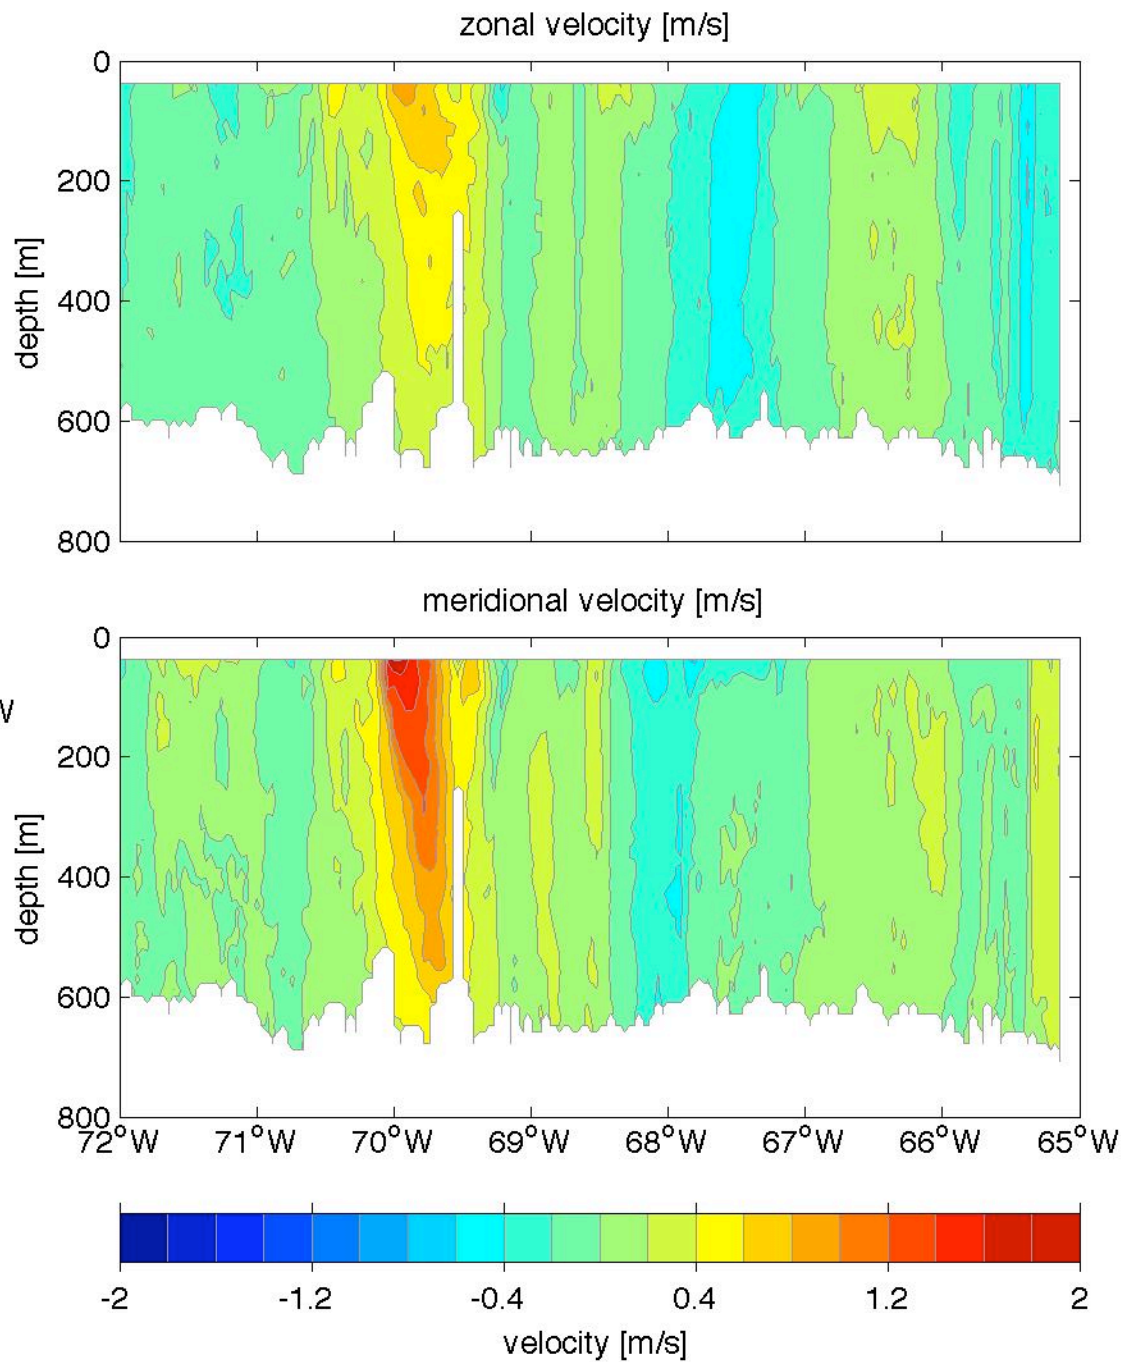

Voyage 1540 outbound
2010/02/20 to 2010/02/22
48 m depth

Voyage 1544 outbound
2010/03/20 to 2010/03/21
48 m depth

Voyage 1546 outbound
2010/04/03 to 2010/04/04
48 m depth

Voyage 1547 outbound
2010/04/10 to 2010/04/11
48 m depth

Voyage 1548 outbound
2010/04/17 to 2010/04/18
48 m depth

Voyage 1549 outbound
2010/04/24 to 2010/04/25
48 m depth

Voyage 1550 inbound
2010/05/04 to 2010/05/06
48 m depth

Voyage 1550 outbound
2010/05/01 to 2010/05/02
48 m depth

Voyage 1551 outbound
2010/05/08 to 2010/05/09
48 m depth

Voyage 1552 inbound
2010/05/18 to 2010/05/20
48 m depth

Voyage 1552 outbound
2010/05/15 to 2010/05/16
48 m depth

Voyage 1553 inbound
2010/05/25 to 2010/05/27
48 m depth

Voyage 1553 outbound
2010/05/22 to 2010/05/23
48 m depth

Voyage 1554 inbound
2010/06/01 to 2010/06/03
48 m depth

Voyage 1554 outbound
2010/05/29 to 2010/05/30
48 m depth

Voyage 1555 outbound
2010/06/05 to 2010/06/06
48 m depth