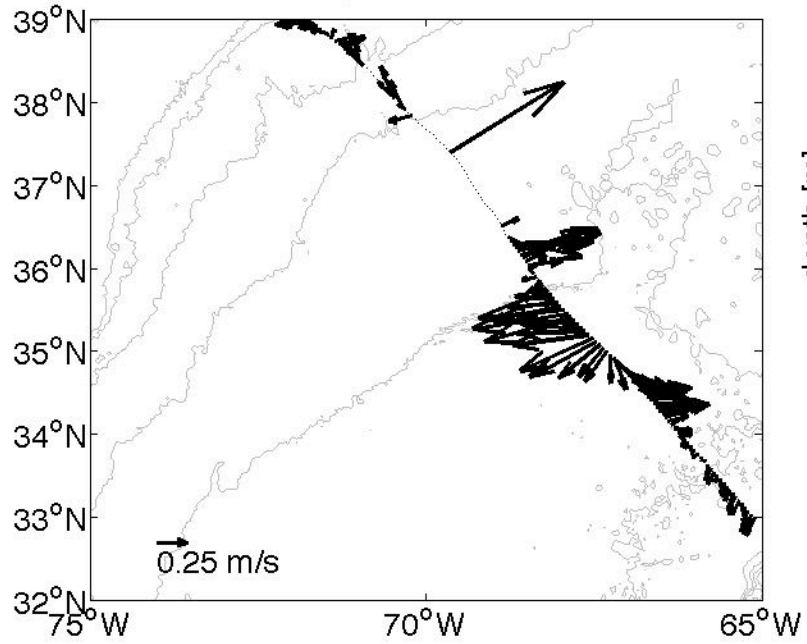

Voyage 1552 inbound
2010/05/18 to 2010/05/20
48 m depth