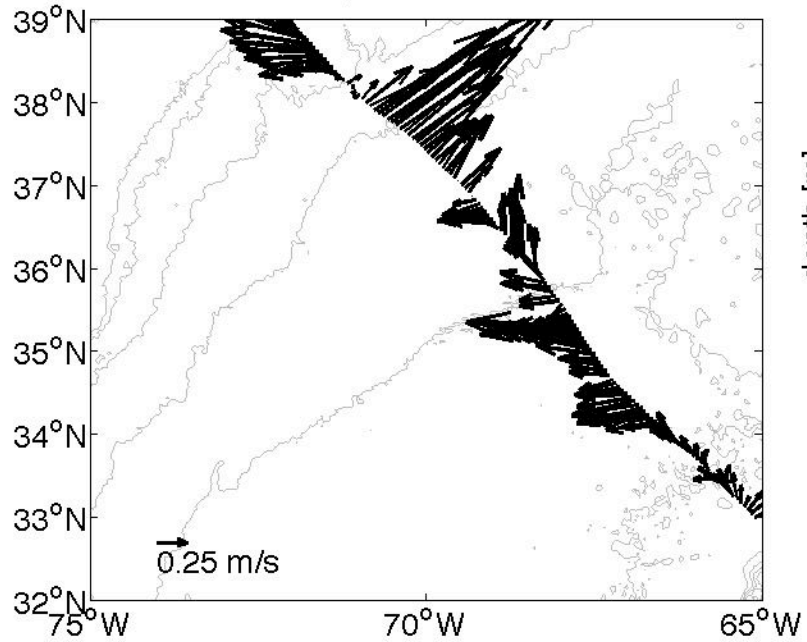

Voyage 1563 outbound
2010/07/31 to 2010/08/01
48 m depth