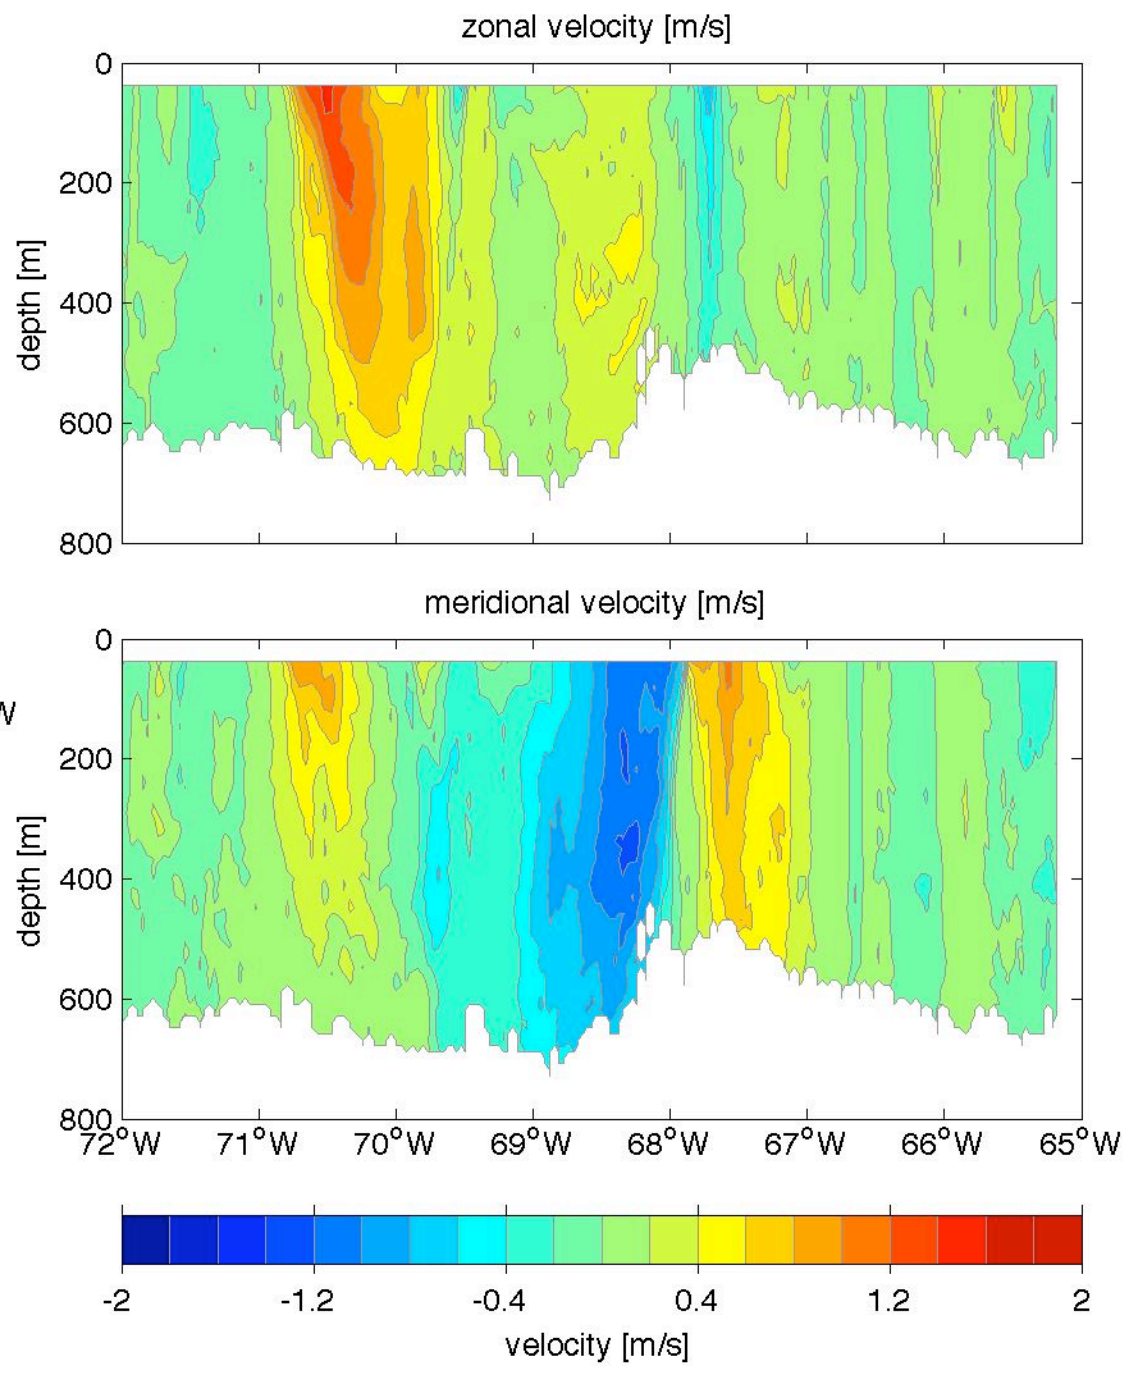

Voyage 1540 outbound
2010/02/20 to 2010/02/22
48 m depth

Voyage 1544 outbound
2010/03/20 to 2010/03/21
48 m depth

Voyage 1546 outbound
2010/04/03 to 2010/04/04
48 m depth

Voyage 1547 outbound
2010/04/10 to 2010/04/11
48 m depth

Voyage 1548 outbound
2010/04/17 to 2010/04/18
48 m depth

Voyage 1549 outbound
2010/04/24 to 2010/04/25
48 m depth

Voyage 1550 inbound
2010/05/04 to 2010/05/06
48 m depth

Voyage 1550 outbound
2010/05/01 to 2010/05/02
48 m depth

Voyage 1551 outbound
2010/05/08 to 2010/05/09
48 m depth

Voyage 1552 inbound
2010/05/18 to 2010/05/20
48 m depth

Voyage 1552 outbound
2010/05/15 to 2010/05/16
48 m depth

Voyage 1553 inbound
2010/05/25 to 2010/05/27
48 m depth

Voyage 1568 outbound
2010/09/04 to 2010/09/06
48 m depth

Voyage 1573 outbound
2010/10/09 to 2010/10/10
48 m depth

Voyage 1581 outbound
2010/12/04 to 2010/12/05
48 m depth

Voyage 1583 outbound
2010/12/18 to 2010/12/20
48 m depth