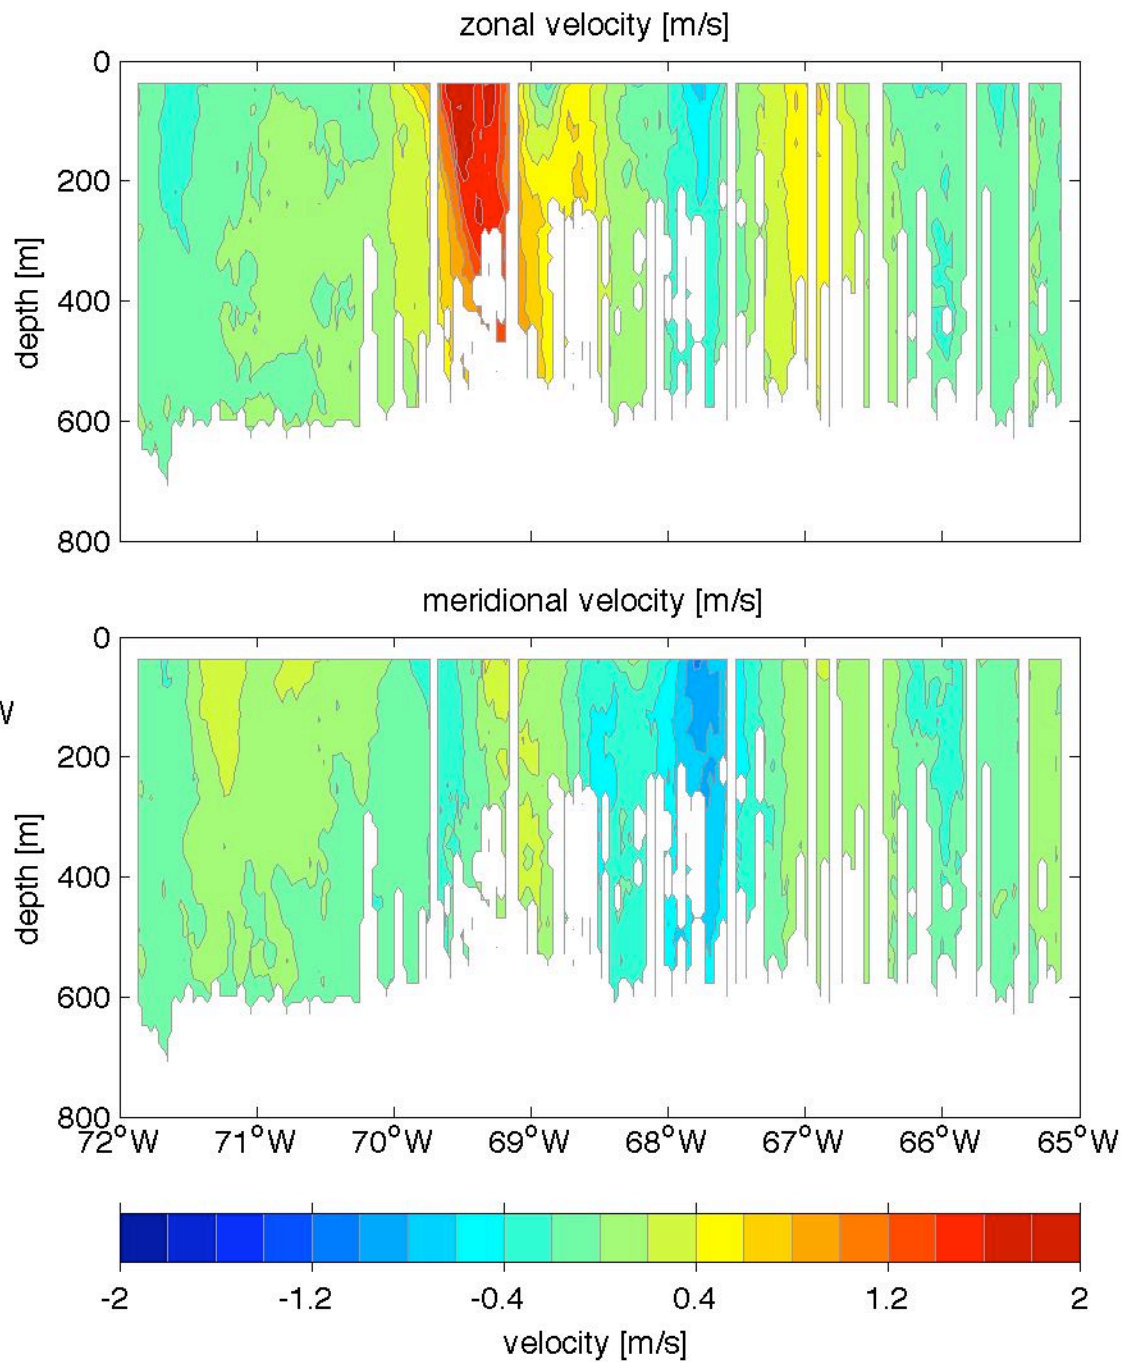

Voyage 1551 outbound
2010/05/08 to 2010/05/09
48 m depth

Voyage 1552 inbound
2010/05/18 to 2010/05/20
48 m depth

Voyage 1552 outbound
2010/05/15 to 2010/05/16
48 m depth

Voyage 1553 inbound
2010/05/25 to 2010/05/27
48 m depth

Voyage 1553 outbound
2010/05/22 to 2010/05/23
48 m depth

Voyage 1554 inbound
2010/06/01 to 2010/06/03
48 m depth

Voyage 1554 outbound
2010/05/29 to 2010/05/30
48 m depth

Voyage 1555 outbound
2010/06/05 to 2010/06/06
48 m depth

Voyage 1562 outbound
2010/07/24 to 2010/07/25
48 m depth

Voyage 1563 outbound
2010/07/31 to 2010/08/01
48 m depth

Voyage 1566 inbound
2010/08/24 to 2010/08/26
48 m depth

Voyage 1566 outbound
2010/08/21 to 2010/08/22
48 m depth

Voyage 1568 outbound
2010/09/04 to 2010/09/06
48 m depth

Voyage 1573 outbound
2010/10/09 to 2010/10/10
48 m depth

Voyage 1581 outbound
2010/12/04 to 2010/12/05
48 m depth

Voyage 1583 outbound
2010/12/18 to 2010/12/20
48 m depth