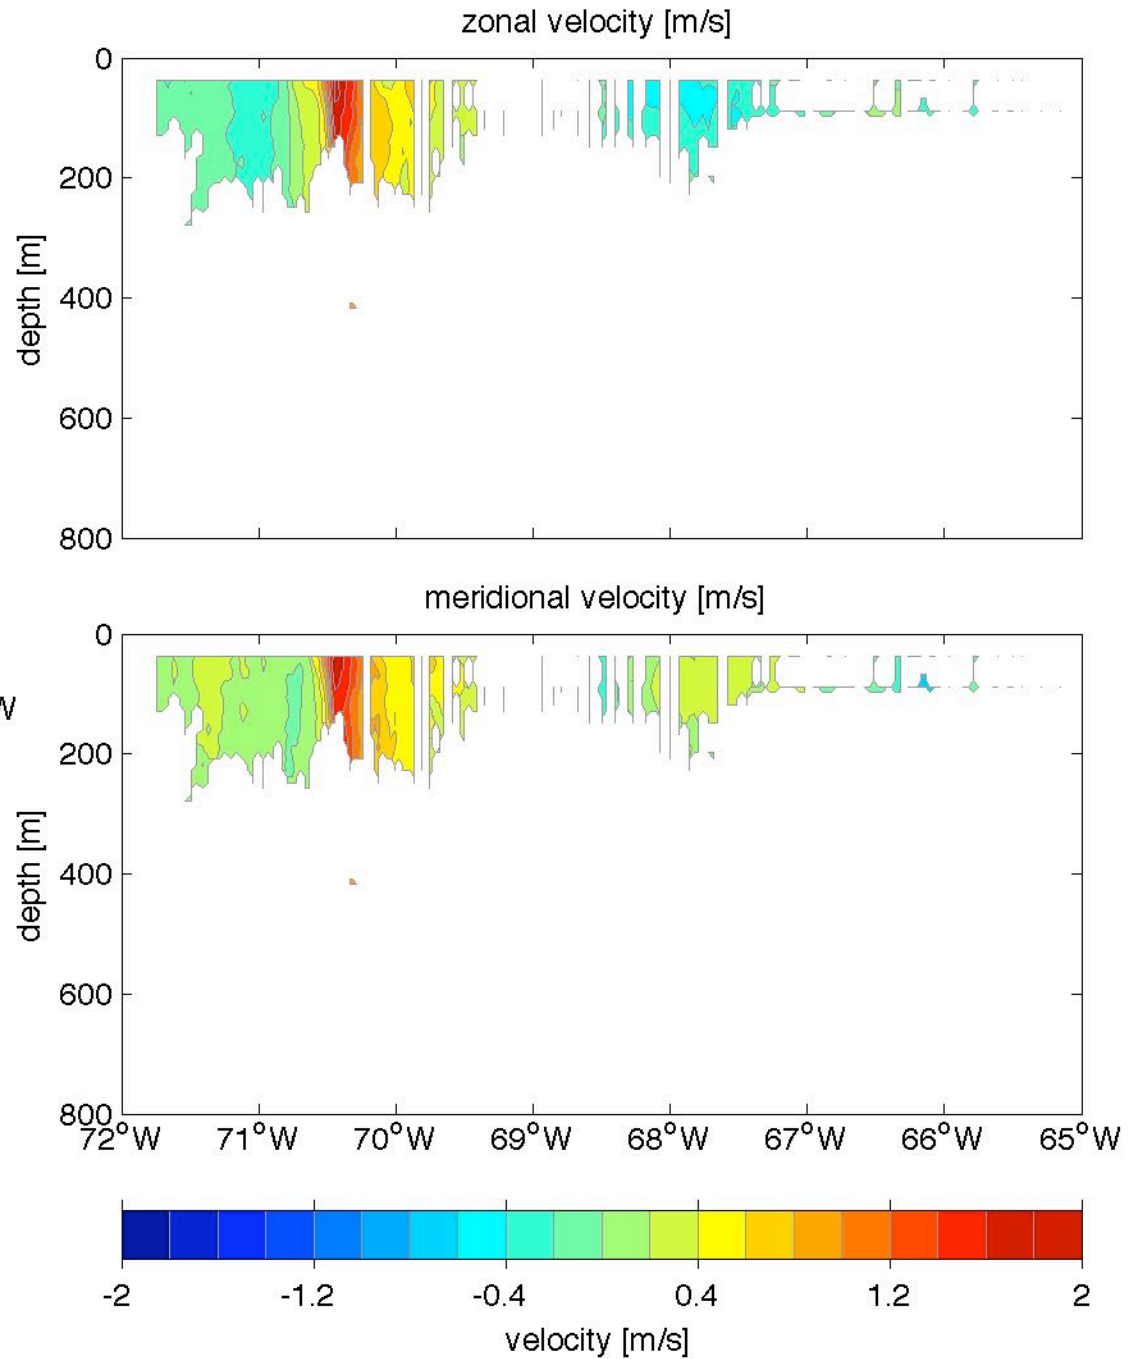

Voyage 1551 outbound
2010/05/08 to 2010/05/09
48 m depth

Voyage 1552 inbound
2010/05/18 to 2010/05/20
48 m depth

Voyage 1552 outbound
2010/05/15 to 2010/05/16
48 m depth

Voyage 1553 inbound
2010/05/25 to 2010/05/27
48 m depth

Voyage 1553 outbound
2010/05/22 to 2010/05/23
48 m depth

Voyage 1554 inbound
2010/06/01 to 2010/06/03
48 m depth

Voyage 1554 outbound
2010/05/29 to 2010/05/30
48 m depth

Voyage 1555 outbound
2010/06/05 to 2010/06/06
48 m depth

Voyage 1560 inbound
2010/07/14 to 2010/07/15
48 m depth

Voyage 1561 inbound
2010/07/21 to 2010/07/22
48 m depth

Voyage 1561 outbound
2010/07/17 to 2010/07/19
48 m depth

Voyage 1562 inbound
2010/07/27 to 2010/07/29
48 m depth

Voyage 1562 outbound
2010/07/24 to 2010/07/25
48 m depth

Voyage 1563 outbound
2010/07/31 to 2010/08/01
48 m depth

Voyage 1566 inbound
2010/08/24 to 2010/08/26
48 m depth

Voyage 1566 outbound
2010/08/21 to 2010/08/22
48 m depth