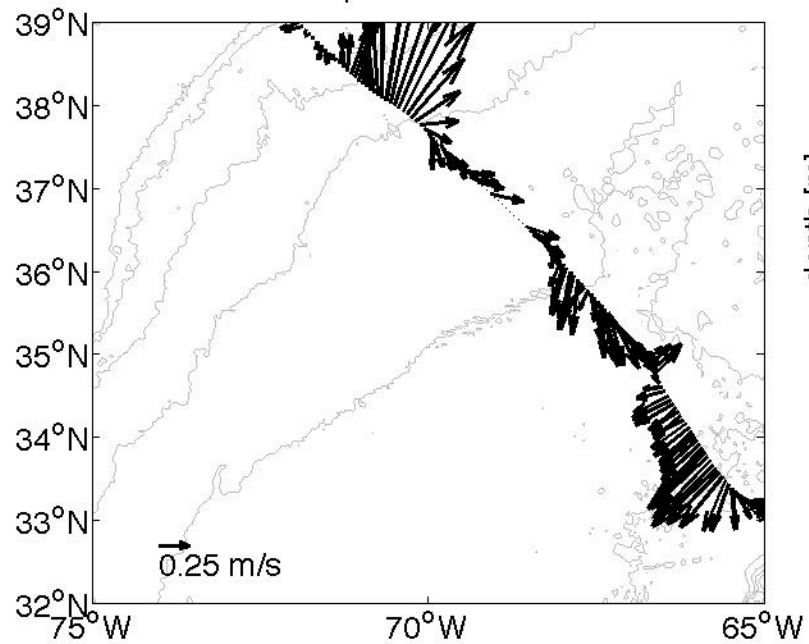

Voyage 1562 outbound
2010/07/24 to 2010/07/25
48 m depth

Voyage 1563 outbound
2010/07/31 to 2010/08/01
48 m depth

Voyage 1566 inbound
2010/08/24 to 2010/08/26
48 m depth

Voyage 1566 outbound
2010/08/21 to 2010/08/22
48 m depth

Voyage 1568 outbound
2010/09/04 to 2010/09/06
48 m depth

Voyage 1573 outbound
2010/10/09 to 2010/10/10
48 m depth

Voyage 1581 outbound
2010/12/04 to 2010/12/05
48 m depth

Voyage 1583 outbound
2010/12/18 to 2010/12/20
48 m depth