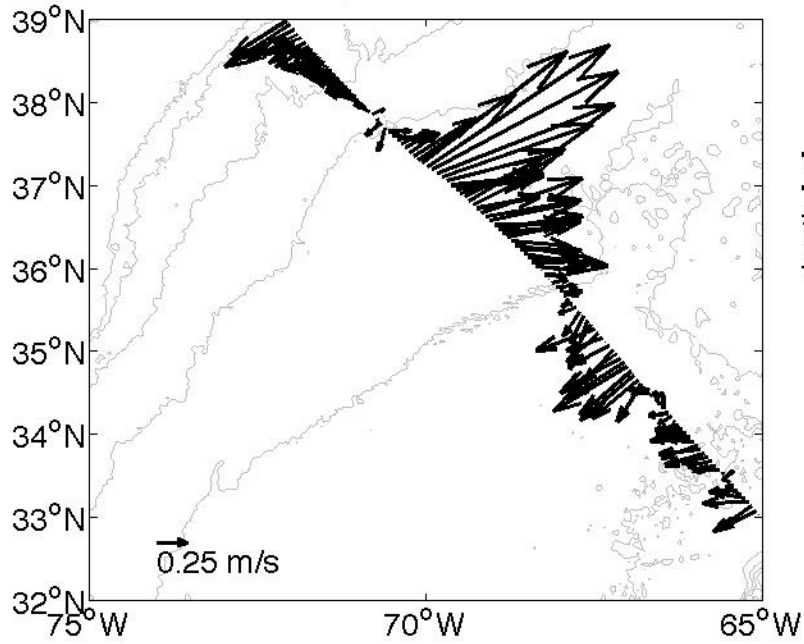

Voyage 1562 outbound
2010/07/24 to 2010/07/25
48 m depth

Voyage 1563 outbound
2010/07/31 to 2010/08/01
48 m depth

Voyage 1566 inbound
2010/08/24 to 2010/08/26
48 m depth

Voyage 1566 outbound
2010/08/21 to 2010/08/22
48 m depth

Voyage 1568 outbound
2010/09/04 to 2010/09/06
48 m depth

Voyage 1573 outbound
2010/10/09 to 2010/10/10
48 m depth

Voyage 1581 outbound
2010/12/04 to 2010/12/05
48 m depth

Voyage 1583 outbound
2010/12/18 to 2010/12/20
48 m depth