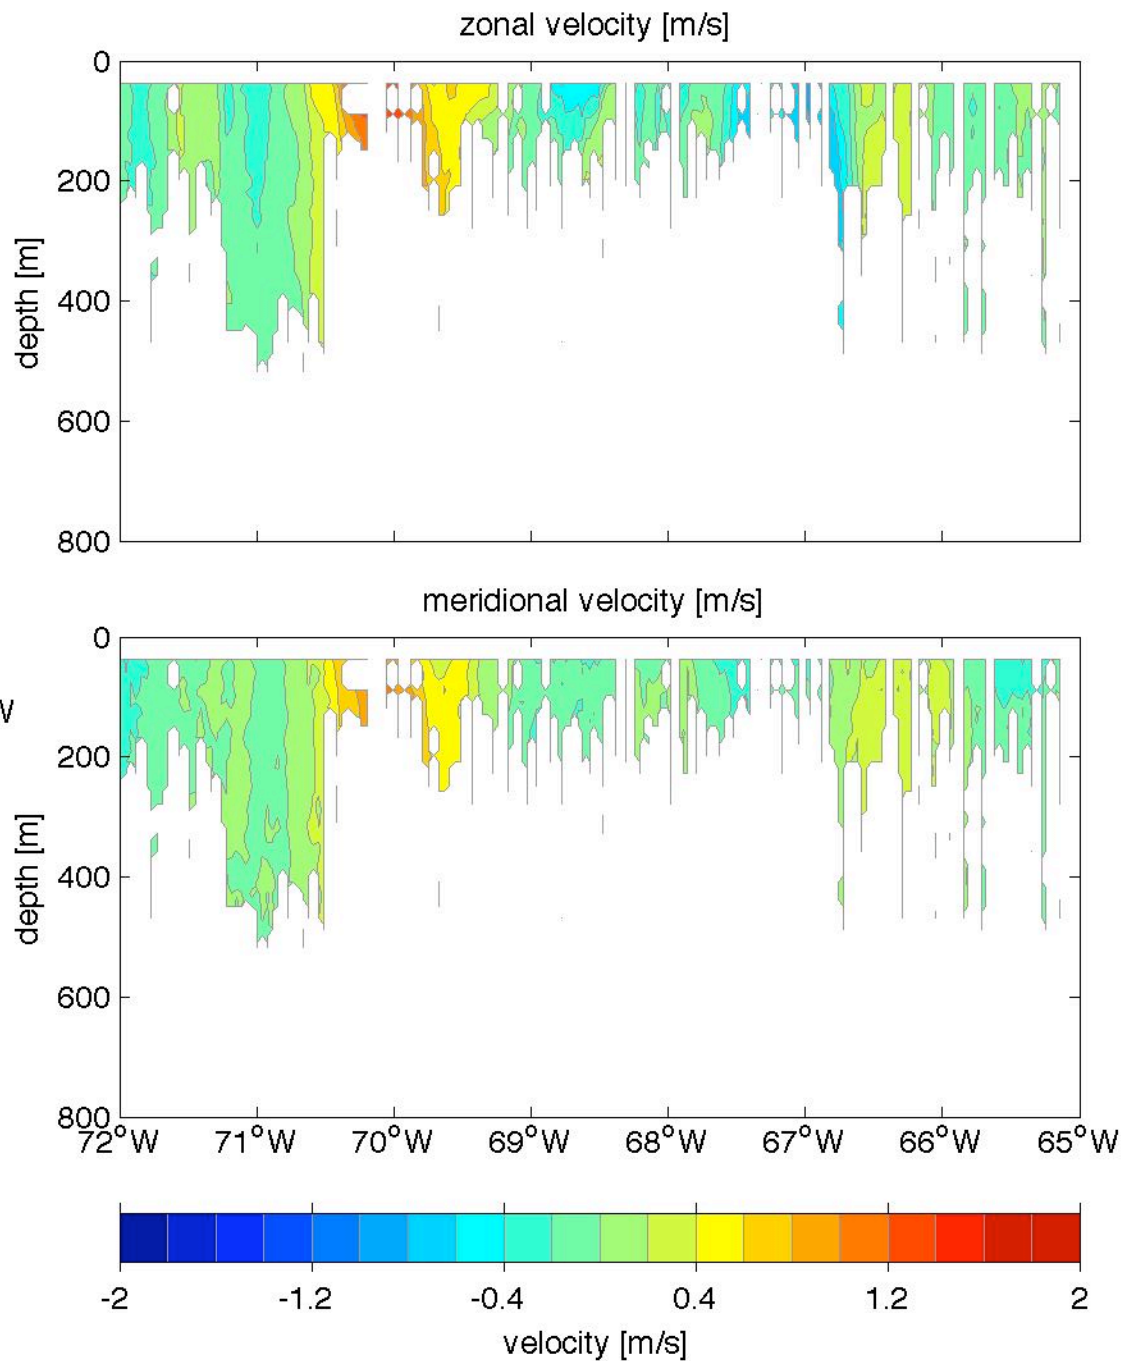

Voyage 1540 outbound
2010/02/20 to 2010/02/22
48 m depth

Voyage 1544 outbound
2010/03/20 to 2010/03/21
48 m depth

Voyage 1546 outbound
2010/04/03 to 2010/04/04
48 m depth

Voyage 1547 outbound
2010/04/10 to 2010/04/11
48 m depth

Voyage 1548 outbound
2010/04/17 to 2010/04/18
48 m depth

Voyage 1549 outbound
2010/04/24 to 2010/04/25
48 m depth

Voyage 1550 inbound
2010/05/04 to 2010/05/06
48 m depth

Voyage 1550 outbound
2010/05/01 to 2010/05/02
48 m depth

Voyage 1562 outbound
2010/07/24 to 2010/07/25
48 m depth

Voyage 1563 outbound
2010/07/31 to 2010/08/01
48 m depth

Voyage 1566 inbound
2010/08/24 to 2010/08/26
48 m depth

Voyage 1566 outbound
2010/08/21 to 2010/08/22
48 m depth

Voyage 1568 outbound
2010/09/04 to 2010/09/06
48 m depth

Voyage 1573 outbound
2010/10/09 to 2010/10/10
48 m depth

Voyage 1581 outbound
2010/12/04 to 2010/12/05
48 m depth

Voyage 1583 outbound
2010/12/18 to 2010/12/20
48 m depth