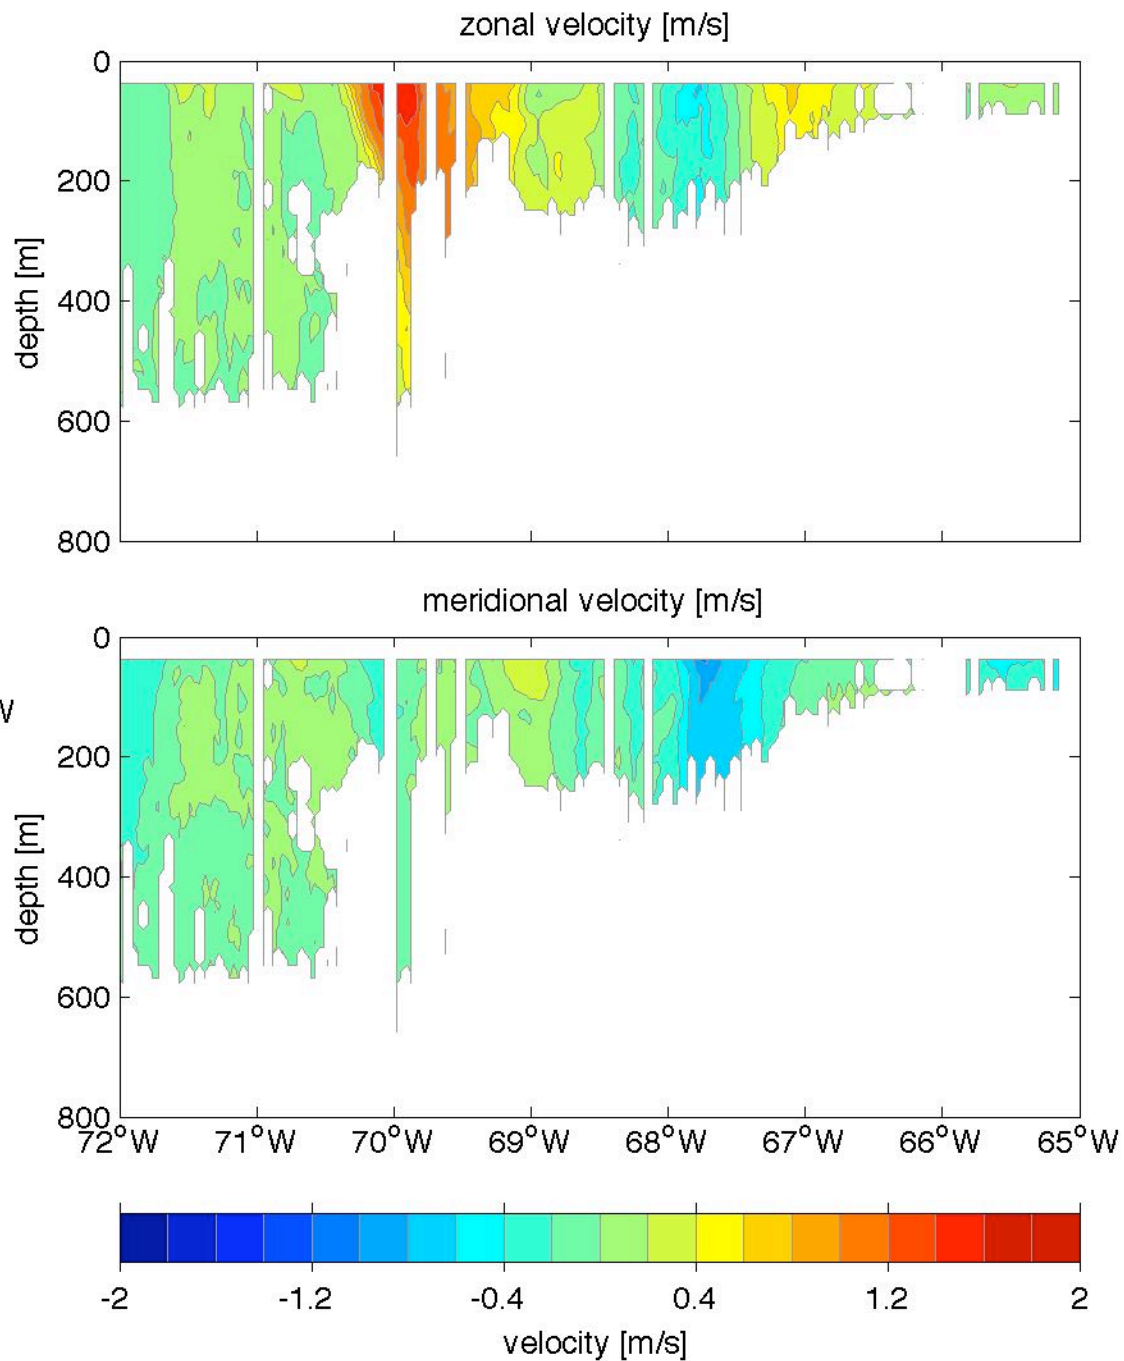

Voyage 1551 outbound
2010/05/08 to 2010/05/09
48 m depth

Voyage 1552 inbound
2010/05/18 to 2010/05/20
48 m depth

Voyage 1552 outbound
2010/05/15 to 2010/05/16
48 m depth

Voyage 1553 inbound
2010/05/25 to 2010/05/27
48 m depth

Voyage 1553 outbound
2010/05/22 to 2010/05/23
48 m depth

Voyage 1554 inbound
2010/06/01 to 2010/06/03
48 m depth

Voyage 1554 outbound
2010/05/29 to 2010/05/30
48 m depth

Voyage 1555 outbound
2010/06/05 to 2010/06/06
48 m depth

Voyage 1560 inbound
2010/07/14 to 2010/07/15
48 m depth

Voyage 1561 inbound
2010/07/21 to 2010/07/22
48 m depth

Voyage 1561 outbound
2010/07/17 to 2010/07/19
48 m depth

Voyage 1562 inbound
2010/07/27 to 2010/07/29
48 m depth

Voyage 1562 outbound
2010/07/24 to 2010/07/25
48 m depth

Voyage 1563 outbound
2010/07/31 to 2010/08/01
48 m depth

Voyage 1566 inbound
2010/08/24 to 2010/08/26
48 m depth

Voyage 1566 outbound
2010/08/21 to 2010/08/22
48 m depth