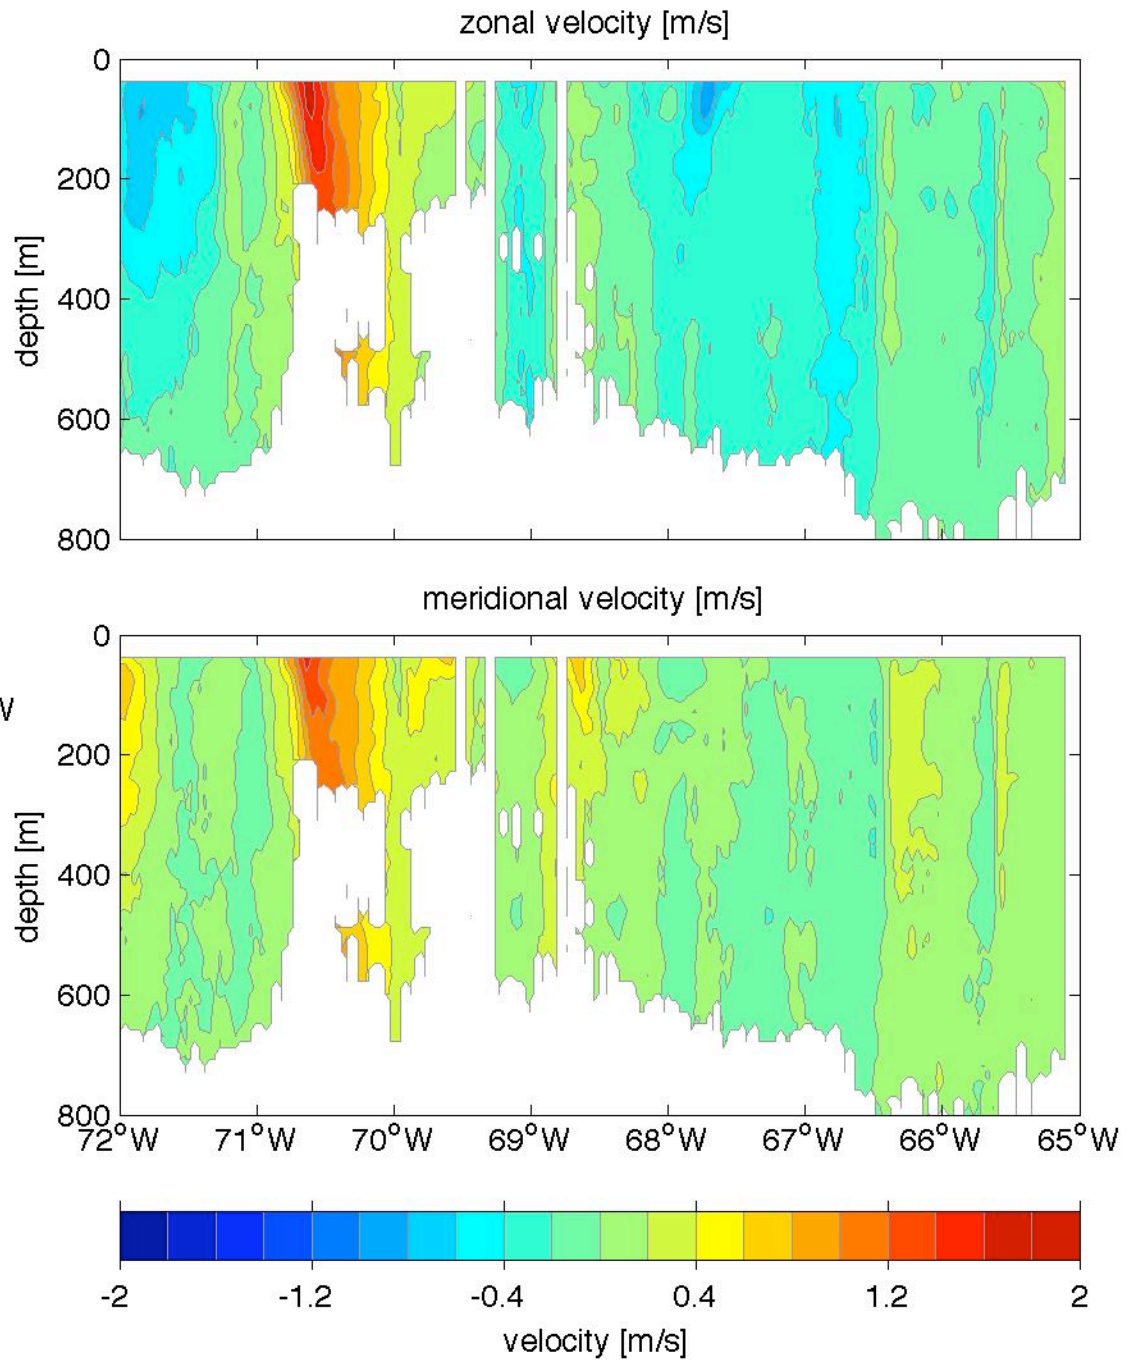

Voyage 1553 outbound
2010/05/22 to 2010/05/23
48 m depth

Voyage 1554 inbound
2010/06/01 to 2010/06/03
48 m depth

Voyage 1554 outbound
2010/05/29 to 2010/05/30
48 m depth

Voyage 1555 outbound
2010/06/05 to 2010/06/06
48 m depth

Voyage 1560 inbound
2010/07/14 to 2010/07/15
48 m depth

Voyage 1561 inbound
2010/07/21 to 2010/07/22
48 m depth

Voyage 1561 outbound
2010/07/17 to 2010/07/19
48 m depth

Voyage 1562 inbound
2010/07/27 to 2010/07/29
48 m depth

Voyage 1562 outbound
2010/07/24 to 2010/07/25
48 m depth

Voyage 1563 outbound
2010/07/31 to 2010/08/01
48 m depth

Voyage 1566 inbound
2010/08/24 to 2010/08/26
48 m depth

Voyage 1566 outbound
2010/08/21 to 2010/08/22
48 m depth

Voyage 1568 outbound
2010/09/04 to 2010/09/06
48 m depth

Voyage 1573 outbound
2010/10/09 to 2010/10/10
48 m depth

Voyage 1581 outbound
2010/12/04 to 2010/12/05
48 m depth

Voyage 1583 outbound
2010/12/18 to 2010/12/20
48 m depth