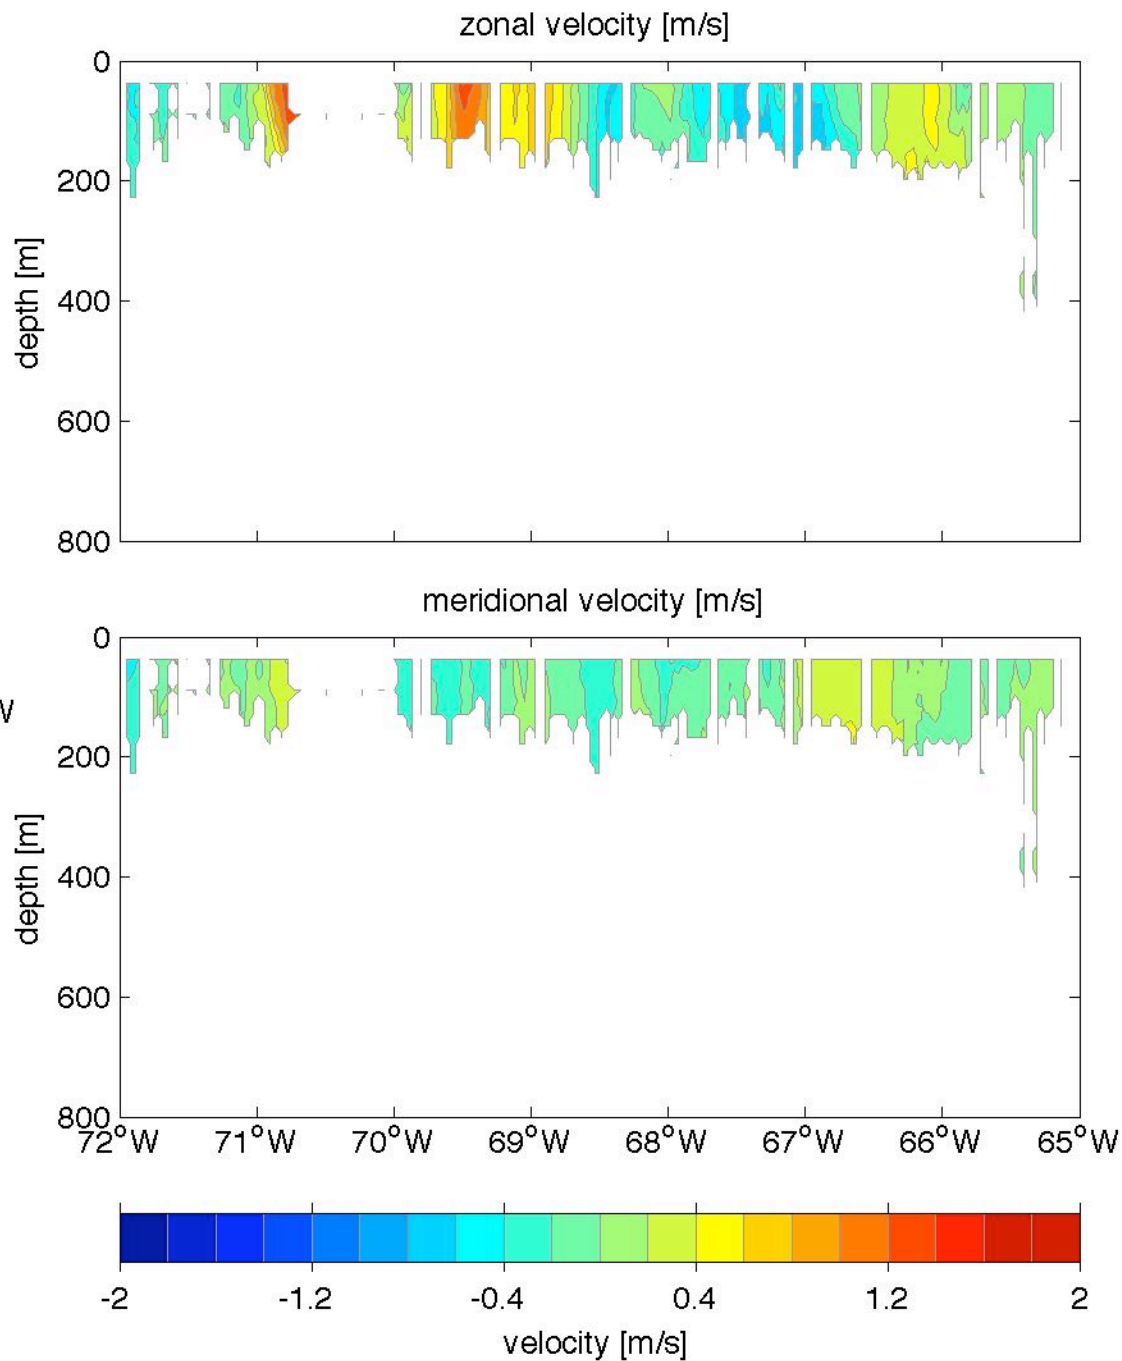

Voyage 1540 outbound
2010/02/20 to 2010/02/22
48 m depth

Voyage 1544 outbound
2010/03/20 to 2010/03/21
48 m depth

Voyage 1546 outbound
2010/04/03 to 2010/04/04
48 m depth

Voyage 1547 outbound
2010/04/10 to 2010/04/11
48 m depth

Voyage 1548 outbound
2010/04/17 to 2010/04/18
48 m depth

Voyage 1549 outbound
2010/04/24 to 2010/04/25
48 m depth

Voyage 1550 inbound
2010/05/04 to 2010/05/06
48 m depth

Voyage 1550 outbound
2010/05/01 to 2010/05/02
48 m depth

Voyage 1562 outbound
2010/07/24 to 2010/07/25
48 m depth

Voyage 1563 outbound
2010/07/31 to 2010/08/01
48 m depth

Voyage 1566 inbound
2010/08/24 to 2010/08/26
48 m depth

Voyage 1566 outbound
2010/08/21 to 2010/08/22
48 m depth

Voyage 1568 outbound
2010/09/04 to 2010/09/06
48 m depth

Voyage 1573 outbound
2010/10/09 to 2010/10/10
48 m depth

Voyage 1581 outbound
2010/12/04 to 2010/12/05
48 m depth

Voyage 1583 outbound
2010/12/18 to 2010/12/20
48 m depth