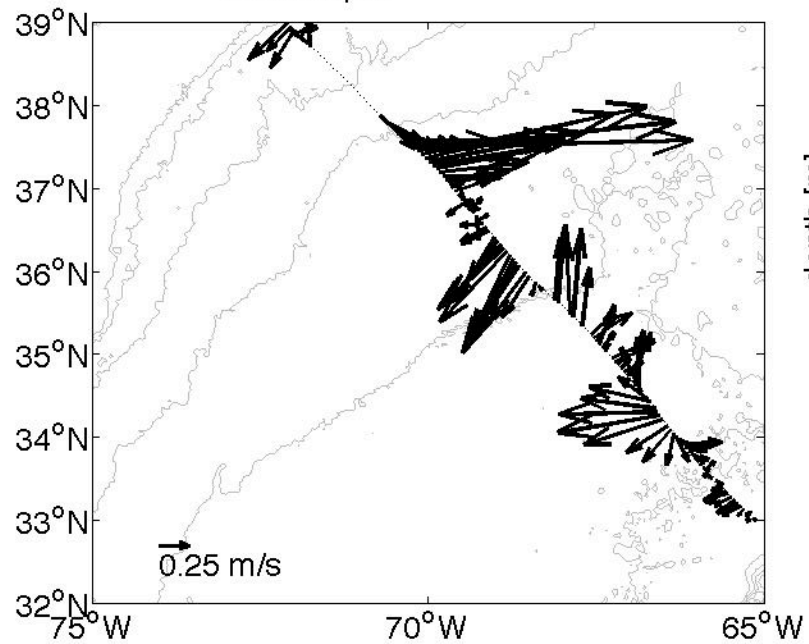

Voyage 1540 outbound
2010/02/20 to 2010/02/22
48 m depth

Voyage 1544 outbound
2010/03/20 to 2010/03/21
48 m depth

Voyage 1546 outbound
2010/04/03 to 2010/04/04
48 m depth

Voyage 1547 outbound
2010/04/10 to 2010/04/11
48 m depth