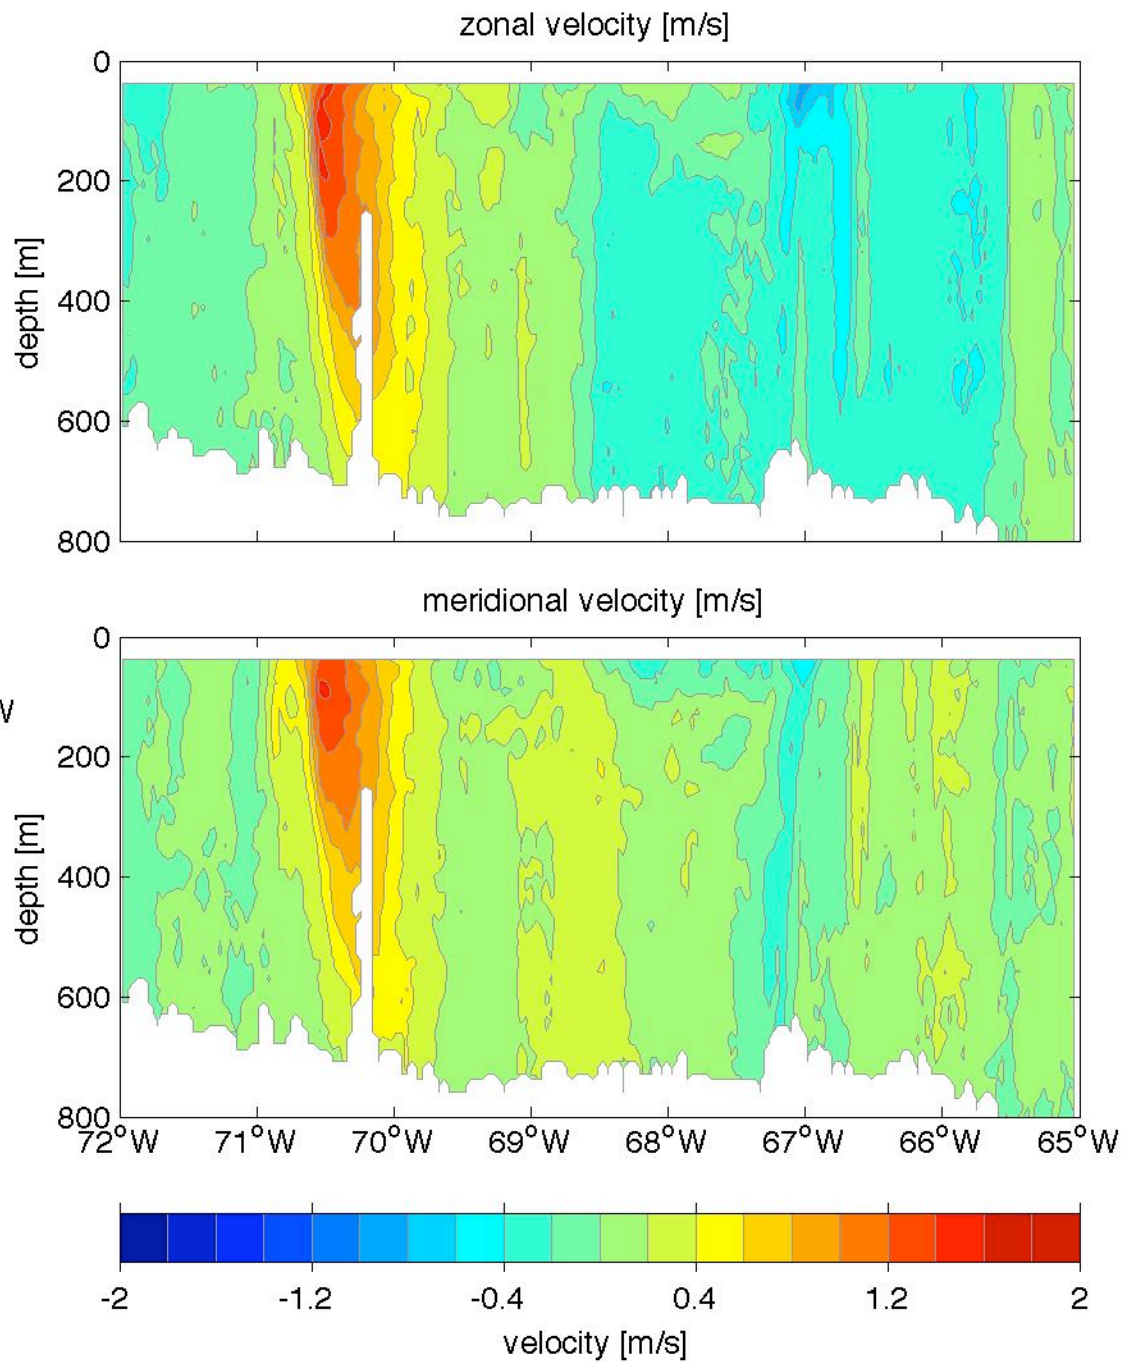

Voyage 1553 outbound
2010/05/22 to 2010/05/23
48 m depth

Voyage 1554 inbound
2010/06/01 to 2010/06/03
48 m depth

Voyage 1554 outbound
2010/05/29 to 2010/05/30
48 m depth

Voyage 1555 outbound
2010/06/05 to 2010/06/06
48 m depth

Voyage 1560 inbound
2010/07/14 to 2010/07/15
48 m depth

Voyage 1561 inbound
2010/07/21 to 2010/07/22
48 m depth

Voyage 1561 outbound
2010/07/17 to 2010/07/19
48 m depth

Voyage 1562 inbound
2010/07/27 to 2010/07/29
48 m depth

Voyage 1562 outbound
2010/07/24 to 2010/07/25
48 m depth

Voyage 1563 outbound
2010/07/31 to 2010/08/01
48 m depth

Voyage 1566 inbound
2010/08/24 to 2010/08/26
48 m depth

Voyage 1566 outbound
2010/08/21 to 2010/08/22
48 m depth

Voyage 1568 outbound
2010/09/04 to 2010/09/06
48 m depth

Voyage 1573 outbound
2010/10/09 to 2010/10/10
48 m depth

Voyage 1581 outbound
2010/12/04 to 2010/12/05
48 m depth

Voyage 1583 outbound
2010/12/18 to 2010/12/20
48 m depth