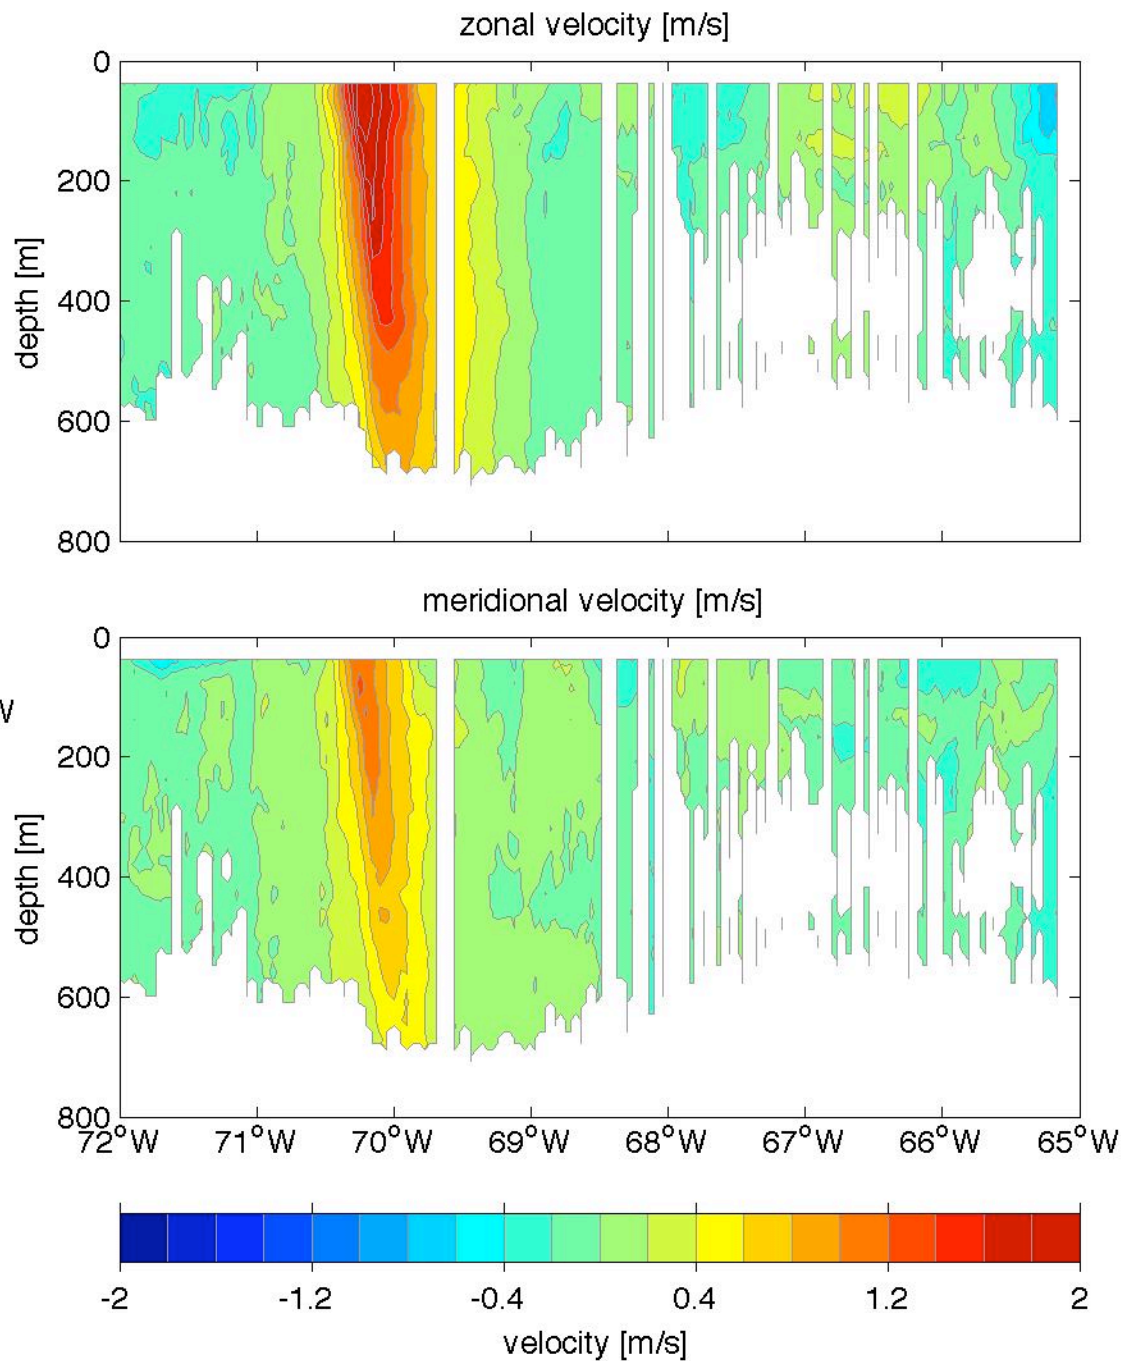

Voyage 1553 outbound
2010/05/22 to 2010/05/23
48 m depth

Voyage 1554 inbound
2010/06/01 to 2010/06/03
48 m depth

Voyage 1554 outbound
2010/05/29 to 2010/05/30
48 m depth

Voyage 1555 outbound
2010/06/05 to 2010/06/06
48 m depth

Voyage 1560 inbound
2010/07/14 to 2010/07/15
48 m depth

Voyage 1561 inbound
2010/07/21 to 2010/07/22
48 m depth

Voyage 1561 outbound
2010/07/17 to 2010/07/19
48 m depth

Voyage 1562 inbound
2010/07/27 to 2010/07/29
48 m depth

Voyage 1562 outbound
2010/07/24 to 2010/07/25
48 m depth

Voyage 1563 outbound
2010/07/31 to 2010/08/01
48 m depth

Voyage 1566 inbound
2010/08/24 to 2010/08/26
48 m depth

Voyage 1566 outbound
2010/08/21 to 2010/08/22
48 m depth

Voyage 1568 outbound
2010/09/04 to 2010/09/06
48 m depth

Voyage 1573 outbound
2010/10/09 to 2010/10/10
48 m depth

Voyage 1581 outbound
2010/12/04 to 2010/12/05
48 m depth

Voyage 1583 outbound
2010/12/18 to 2010/12/20
48 m depth