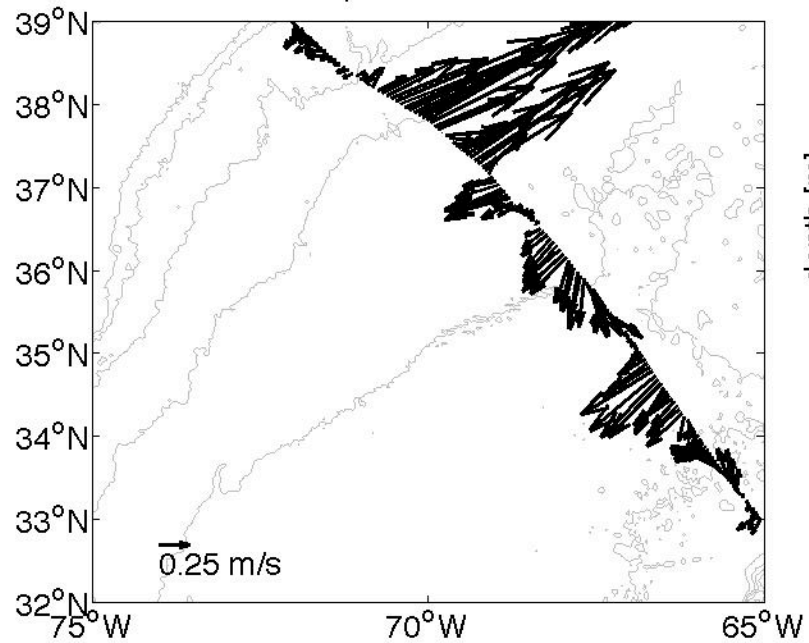

Voyage 1561 outbound
2010/07/17 to 2010/07/19
48 m depth