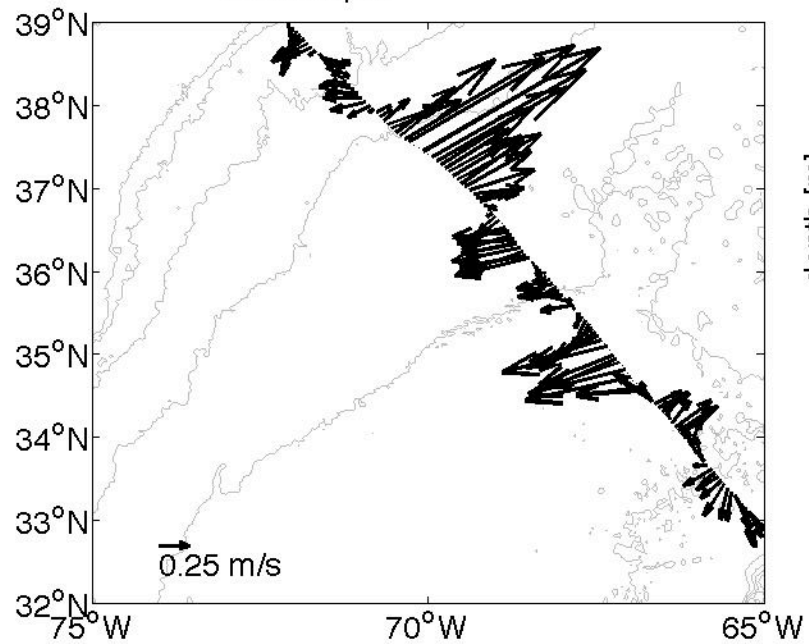

Voyage 1548 outbound
2010/04/17 to 2010/04/18
48 m depth