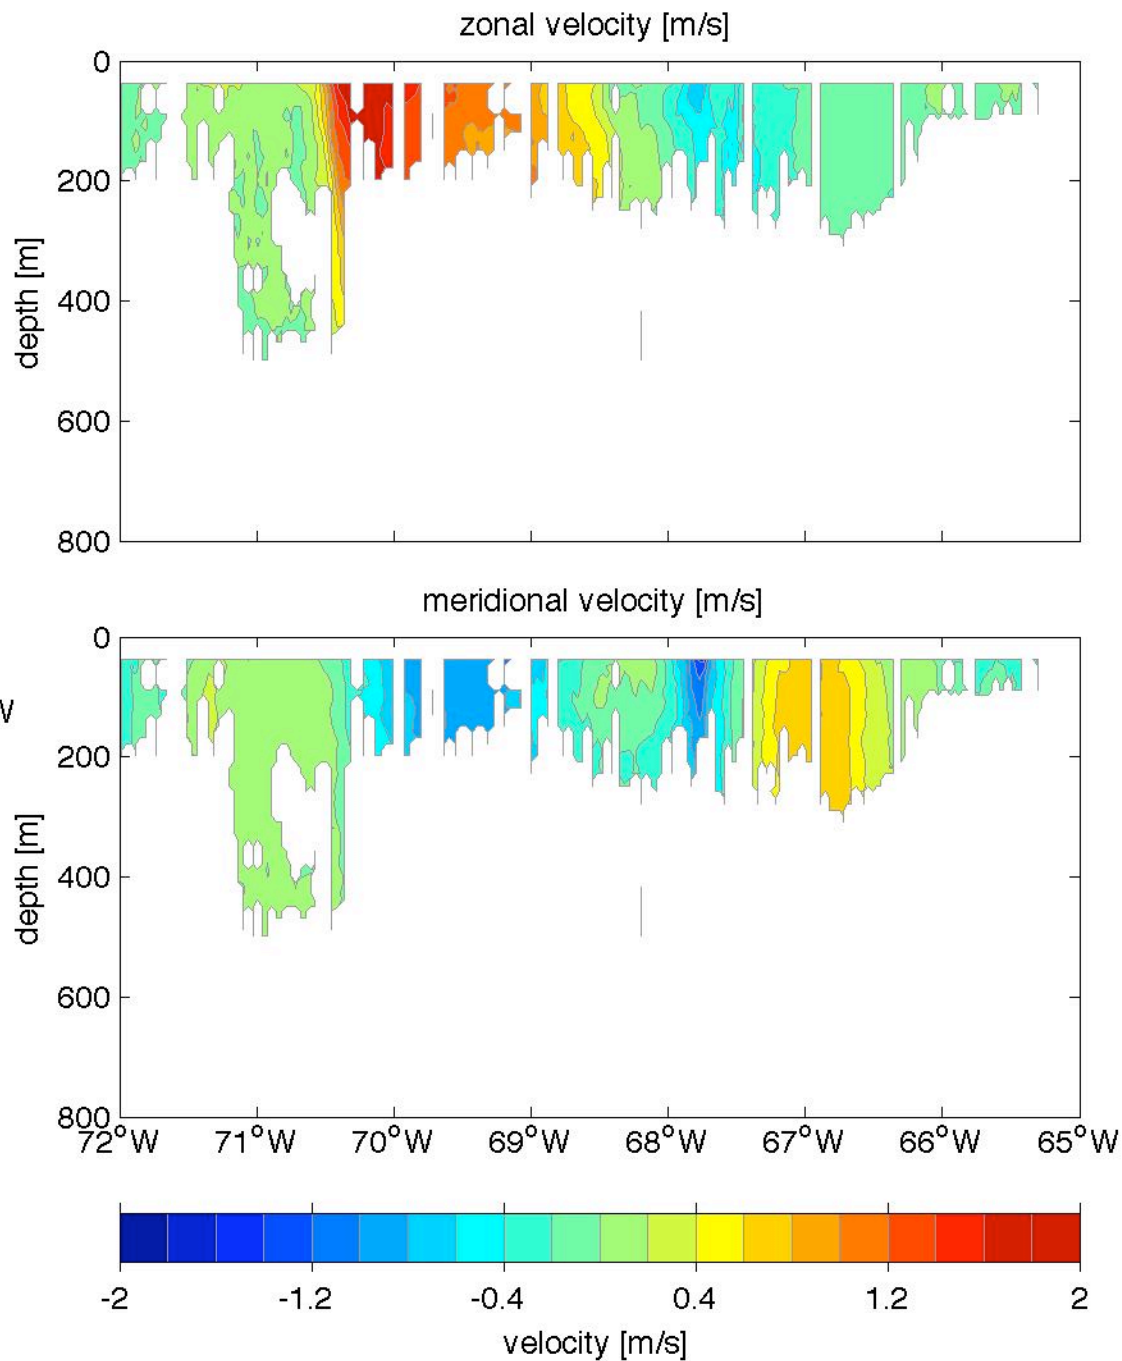

Voyage 1553 outbound
2010/05/22 to 2010/05/23
48 m depth

Voyage 1554 inbound
2010/06/01 to 2010/06/03
48 m depth

Voyage 1554 outbound
2010/05/29 to 2010/05/30
48 m depth

Voyage 1555 outbound
2010/06/05 to 2010/06/06
48 m depth

Voyage 1560 inbound
2010/07/14 to 2010/07/15
48 m depth

Voyage 1561 inbound
2010/07/21 to 2010/07/22
48 m depth

Voyage 1561 outbound
2010/07/17 to 2010/07/19
48 m depth

Voyage 1562 inbound
2010/07/27 to 2010/07/29
48 m depth

Voyage 1562 outbound
2010/07/24 to 2010/07/25
48 m depth

Voyage 1563 outbound
2010/07/31 to 2010/08/01
48 m depth

Voyage 1566 inbound
2010/08/24 to 2010/08/26
48 m depth

Voyage 1566 outbound
2010/08/21 to 2010/08/22
48 m depth

Voyage 1568 outbound
2010/09/04 to 2010/09/06
48 m depth

Voyage 1573 outbound
2010/10/09 to 2010/10/10
48 m depth

Voyage 1581 outbound
2010/12/04 to 2010/12/05
48 m depth

Voyage 1583 outbound
2010/12/18 to 2010/12/20
48 m depth