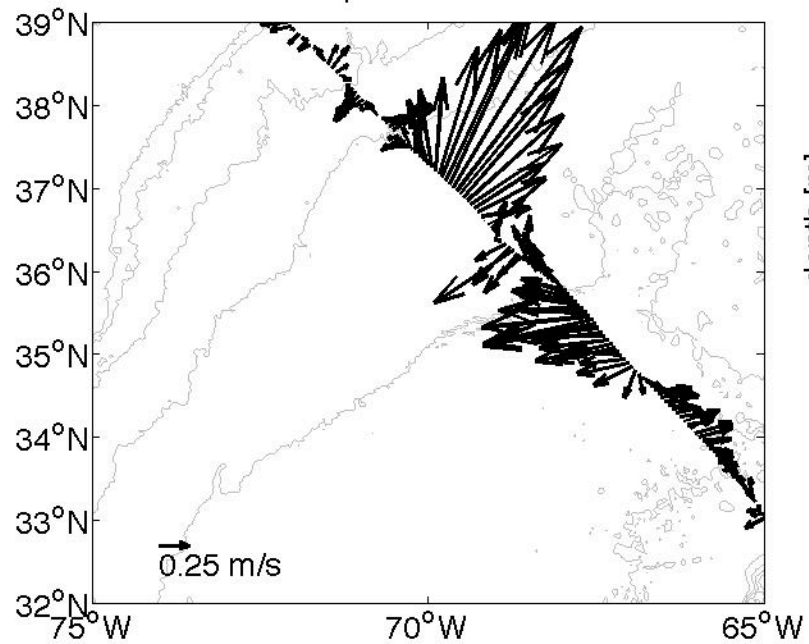

Voyage 1551 outbound
2010/05/08 to 2010/05/09
48 m depth