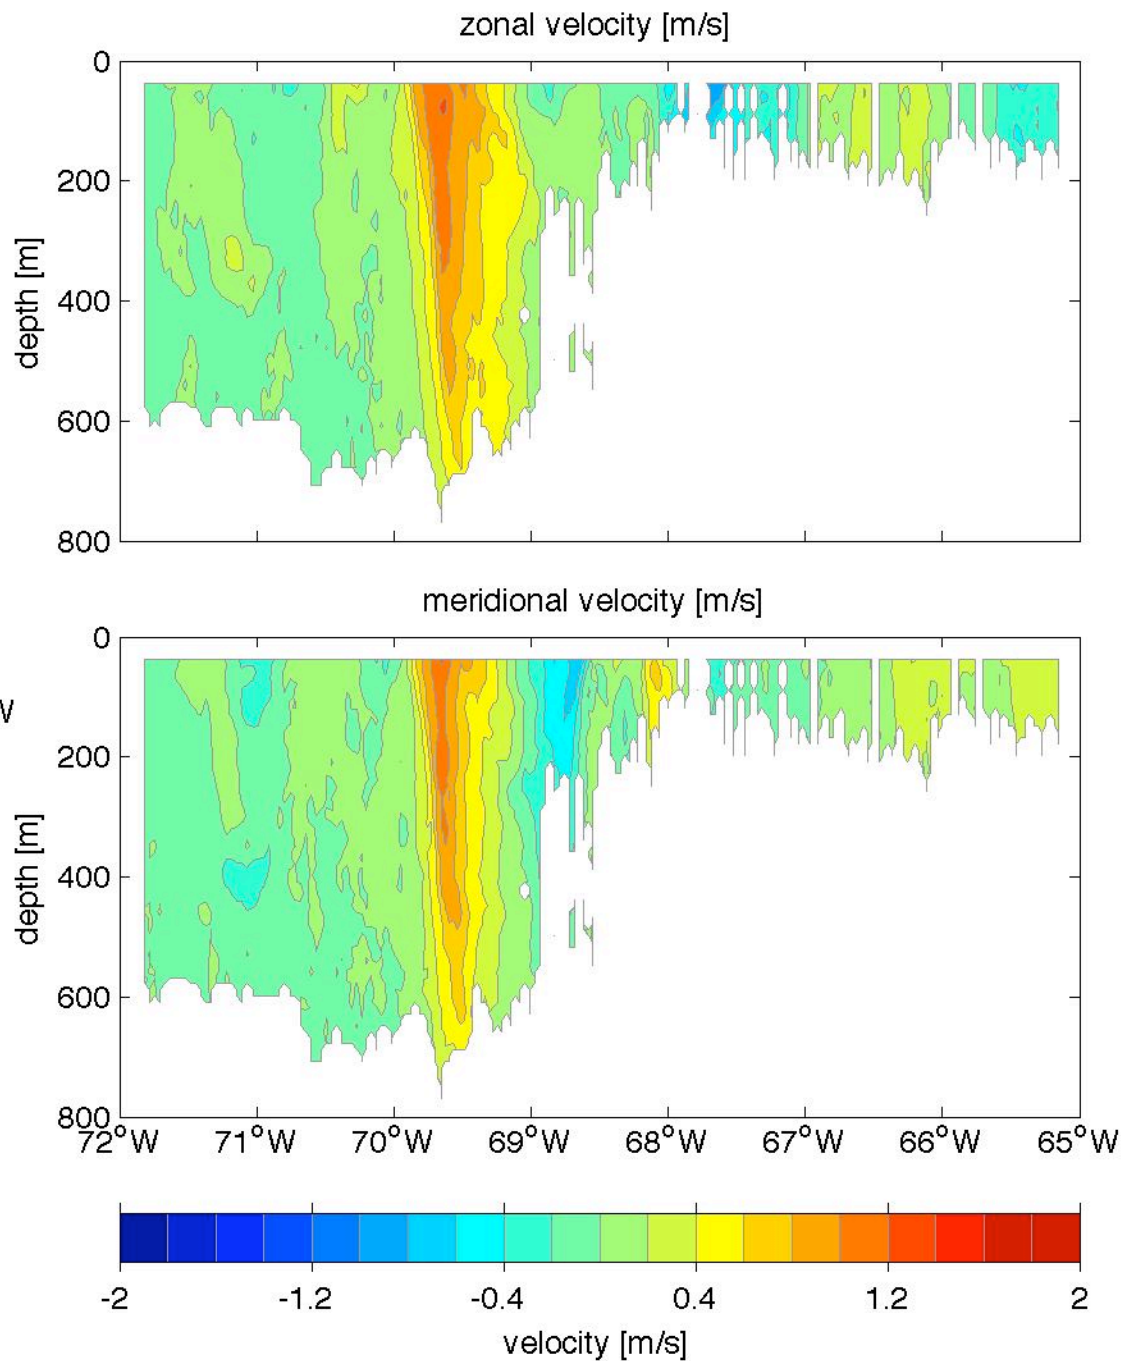

Voyage 1540 outbound
2010/02/20 to 2010/02/22
48 m depth

Voyage 1544 outbound
2010/03/20 to 2010/03/21
48 m depth

Voyage 1546 outbound
2010/04/03 to 2010/04/04
48 m depth

Voyage 1547 outbound
2010/04/10 to 2010/04/11
48 m depth

Voyage 1548 outbound
2010/04/17 to 2010/04/18
48 m depth

Voyage 1549 outbound
2010/04/24 to 2010/04/25
48 m depth

Voyage 1550 inbound
2010/05/04 to 2010/05/06
48 m depth

Voyage 1550 outbound
2010/05/01 to 2010/05/02
48 m depth

Voyage 1551 outbound
2010/05/08 to 2010/05/09
48 m depth

Voyage 1552 inbound
2010/05/18 to 2010/05/20
48 m depth

Voyage 1552 outbound
2010/05/15 to 2010/05/16
48 m depth

Voyage 1553 inbound
2010/05/25 to 2010/05/27
48 m depth

Voyage 1568 outbound
2010/09/04 to 2010/09/06
48 m depth

Voyage 1573 outbound
2010/10/09 to 2010/10/10
48 m depth

Voyage 1581 outbound
2010/12/04 to 2010/12/05
48 m depth

Voyage 1583 outbound
2010/12/18 to 2010/12/20
48 m depth