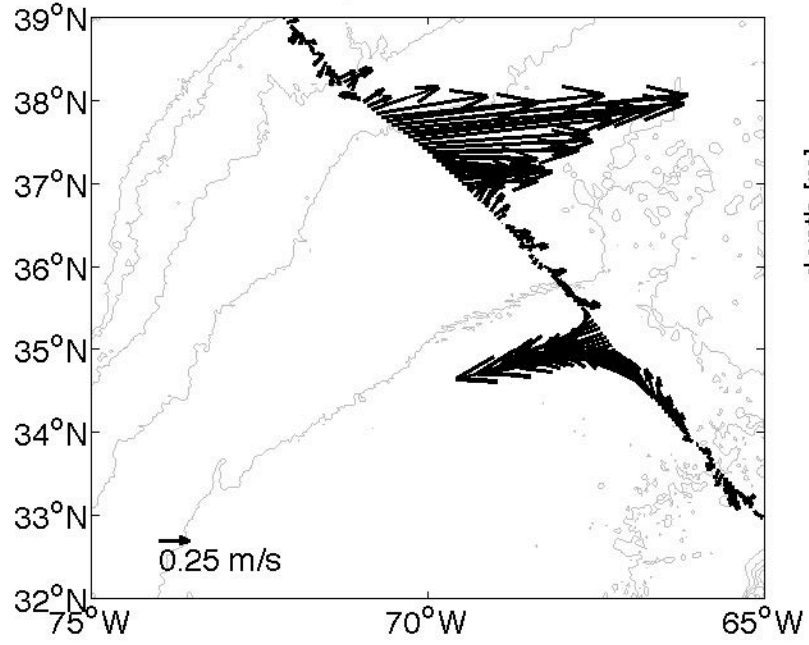

Voyage 1608 outbound
2011/06/18 to 2011/06/19
48 m depth

Voyage 1612 outbound
2011/07/16 to 2011/07/17
48 m depth

Voyage 1614 inbound
2011/08/02 to 2011/08/04
48 m depth

Voyage 1614 outbound
2011/07/30 to 2011/07/31
48 m depth

Voyage 1615 inbound
2011/08/09 to 2011/08/11
48 m depth

Voyage 1615 outbound
2011/08/06 to 2011/08/07
48 m depth

Voyage 1616 outbound
2011/08/13 to 2011/08/14
48 m depth

Voyage 1624 inbound
2011/10/11 to 2011/10/13
48 m depth

Voyage 1624 outbound
2011/10/08 to 2011/10/09
48 m depth

Voyage 1625 inbound
2011/10/18 to 2011/10/20
48 m depth

Voyage 1632 inbound
2011/12/06 to 2011/12/08
48 m depth