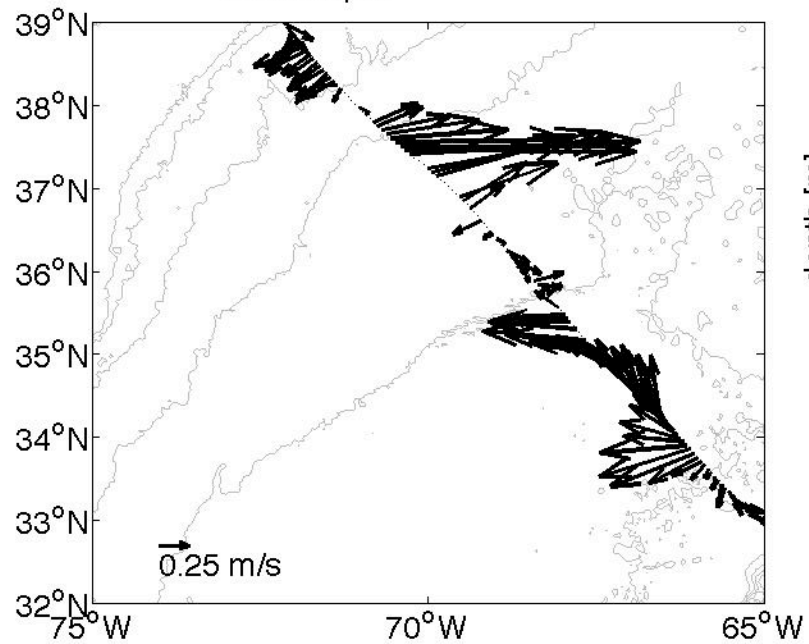

Voyage 1608 outbound
2011/06/18 to 2011/06/19
48 m depth

Voyage 1612 outbound
2011/07/16 to 2011/07/17
48 m depth

Voyage 1614 inbound
2011/08/02 to 2011/08/04
48 m depth

Voyage 1614 outbound
2011/07/30 to 2011/07/31
48 m depth

Voyage 1615 inbound
2011/08/09 to 2011/08/11
48 m depth

Voyage 1615 outbound
2011/08/06 to 2011/08/07
48 m depth

Voyage 1616 outbound
2011/08/13 to 2011/08/14
48 m depth

Voyage 1624 inbound
2011/10/11 to 2011/10/13
48 m depth

Voyage 1624 outbound
2011/10/08 to 2011/10/09
48 m depth

Voyage 1625 inbound
2011/10/18 to 2011/10/20
48 m depth

Voyage 1632 inbound
2011/12/06 to 2011/12/08
48 m depth