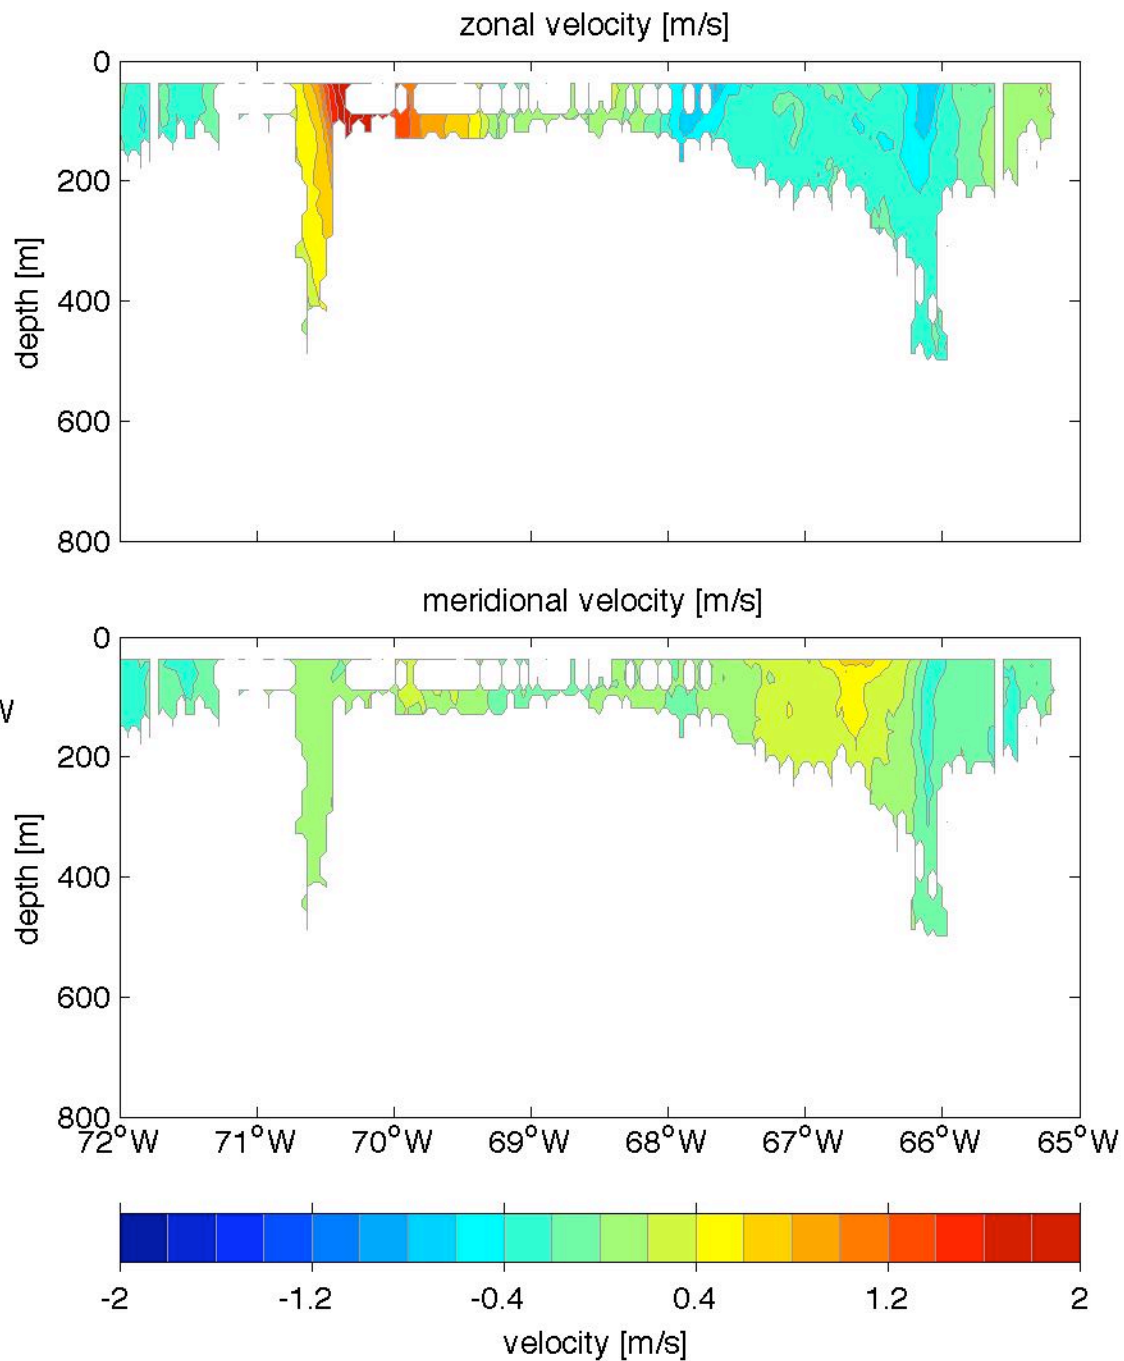

Voyage 1608 outbound
2011/06/18 to 2011/06/19
48 m depth

Voyage 1612 outbound
2011/07/16 to 2011/07/17
48 m depth

Voyage 1614 inbound
2011/08/02 to 2011/08/04
48 m depth

Voyage 1614 outbound
2011/07/30 to 2011/07/31
48 m depth

Voyage 1615 inbound
2011/08/09 to 2011/08/11
48 m depth

Voyage 1615 outbound
2011/08/06 to 2011/08/07
48 m depth

Voyage 1616 outbound
2011/08/13 to 2011/08/14
48 m depth

Voyage 1624 inbound
2011/10/11 to 2011/10/13
48 m depth

Voyage 1624 outbound
2011/10/08 to 2011/10/09
48 m depth

Voyage 1625 inbound
2011/10/18 to 2011/10/20
48 m depth

Voyage 1632 inbound
2011/12/06 to 2011/12/08
48 m depth