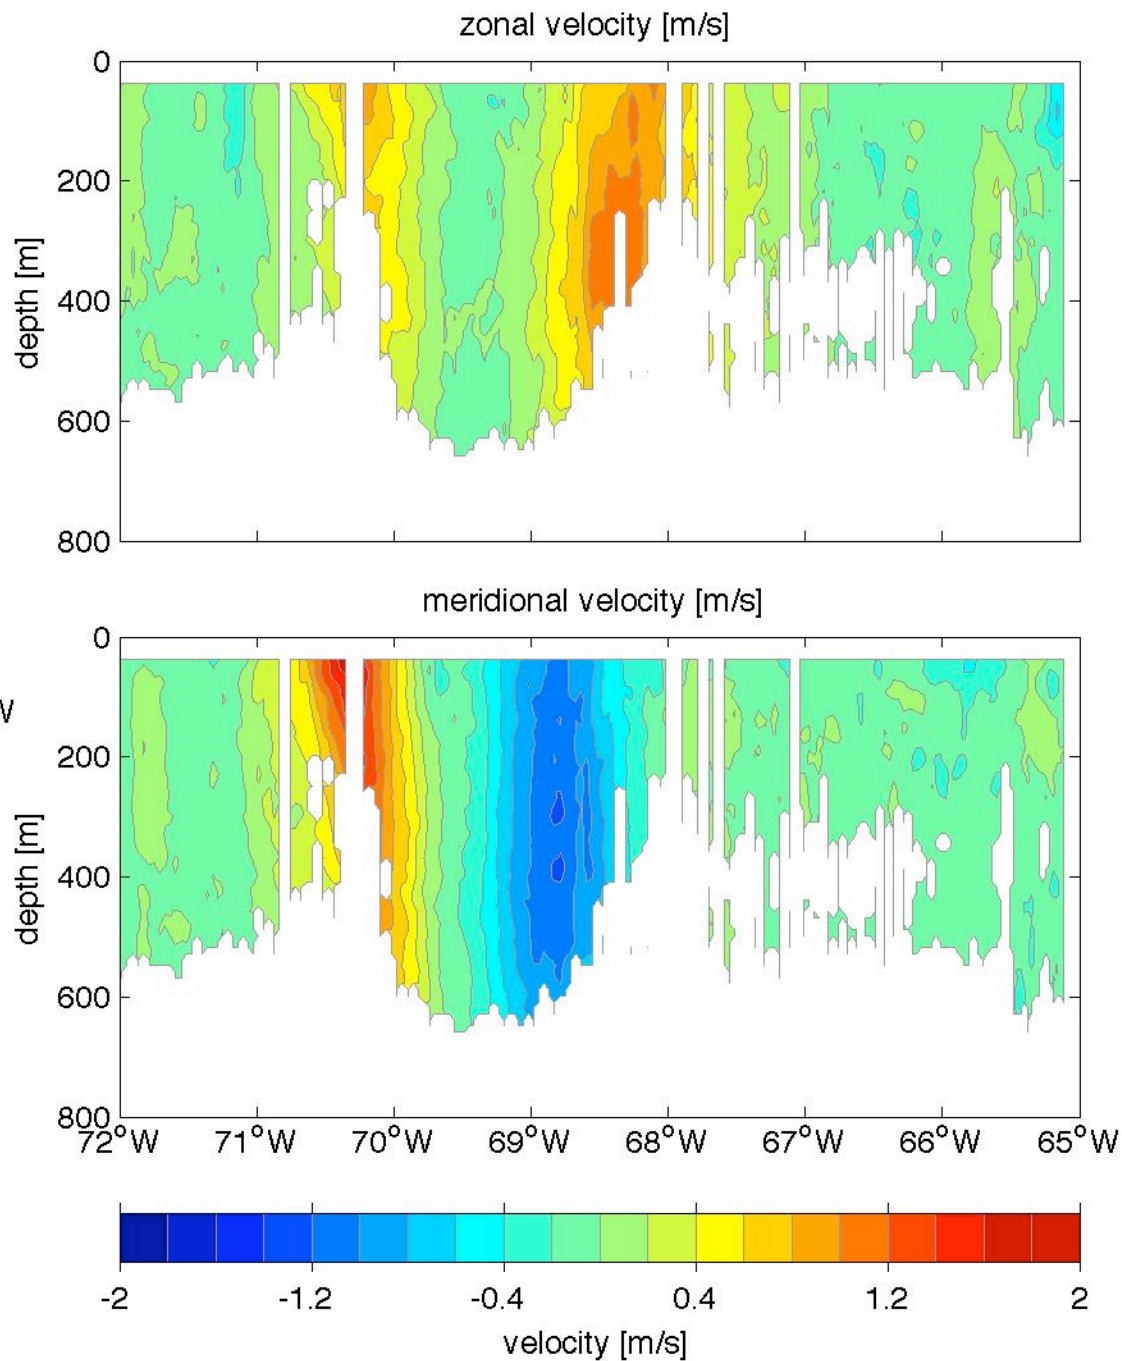

Voyage 1615 inbound
2011/08/09 to 2011/08/11
48 m depth

Voyage 1615 outbound
2011/08/06 to 2011/08/07
48 m depth

Voyage 1616 outbound
2011/08/13 to 2011/08/14
48 m depth

Voyage 1624 inbound
2011/10/11 to 2011/10/13
48 m depth

Voyage 1624 outbound
2011/10/08 to 2011/10/09
48 m depth

Voyage 1625 inbound
2011/10/18 to 2011/10/20
48 m depth

Voyage 1632 inbound
2011/12/06 to 2011/12/08
48 m depth