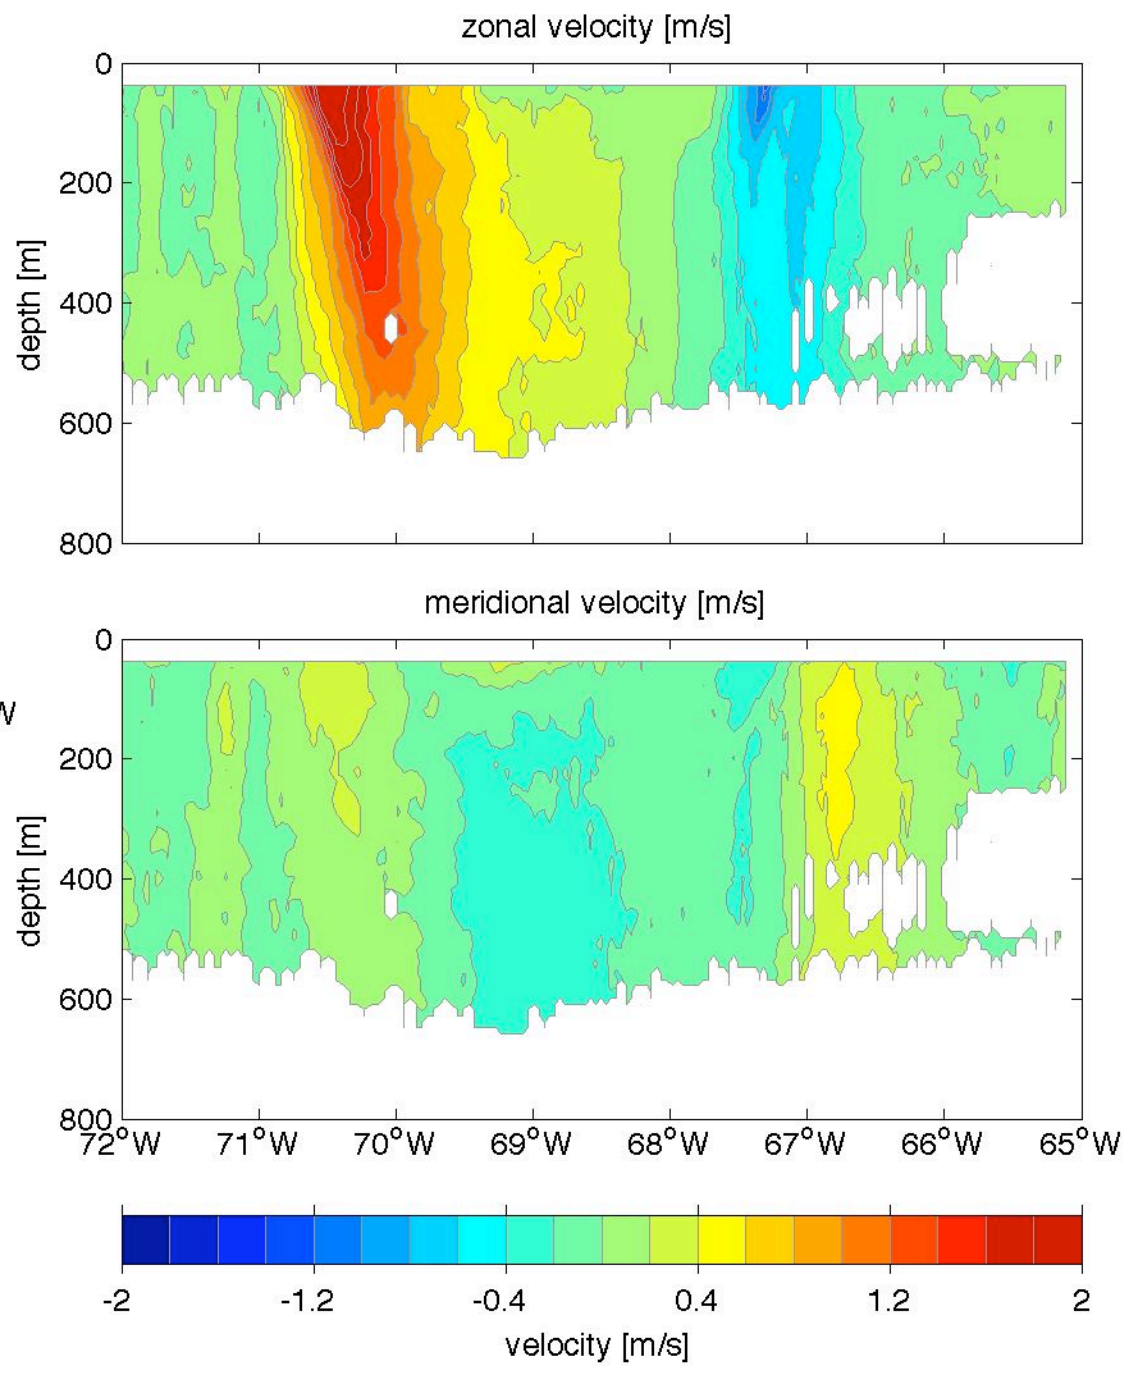

Voyage 1608 outbound
2011/06/18 to 2011/06/19
48 m depth

Voyage 1612 outbound
2011/07/16 to 2011/07/17
48 m depth

Voyage 1614 inbound
2011/08/02 to 2011/08/04
48 m depth

Voyage 1614 outbound
2011/07/30 to 2011/07/31
48 m depth

Voyage 1615 inbound
2011/08/09 to 2011/08/11
48 m depth

Voyage 1615 outbound
2011/08/06 to 2011/08/07
48 m depth

Voyage 1616 outbound
2011/08/13 to 2011/08/14
48 m depth

Voyage 1624 inbound
2011/10/11 to 2011/10/13
48 m depth

Voyage 1624 outbound
2011/10/08 to 2011/10/09
48 m depth

Voyage 1625 inbound
2011/10/18 to 2011/10/20
48 m depth

Voyage 1632 inbound
2011/12/06 to 2011/12/08
48 m depth