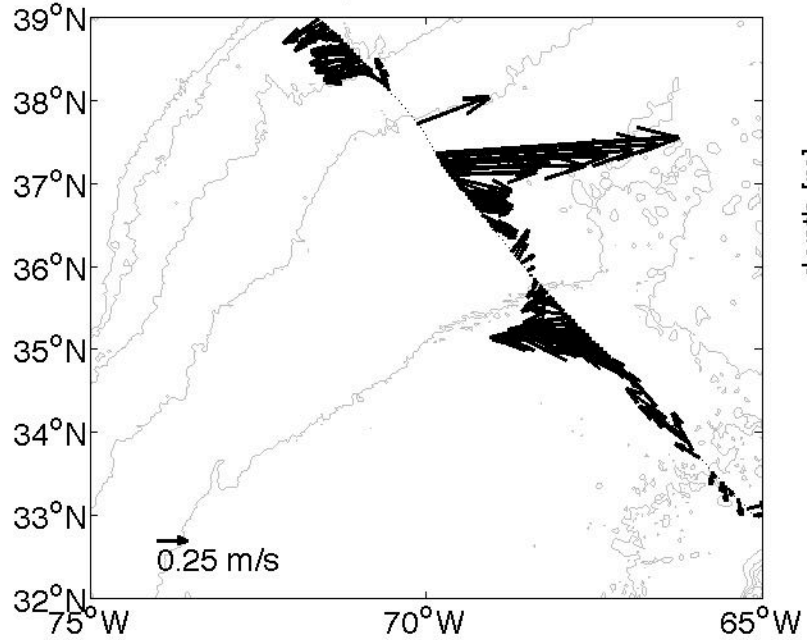

Voyage 1608 outbound
2011/06/18 to 2011/06/19
48 m depth

Voyage 1612 outbound
2011/07/16 to 2011/07/17
48 m depth

Voyage 1614 inbound
2011/08/02 to 2011/08/04
48 m depth

Voyage 1614 outbound
2011/07/30 to 2011/07/31
48 m depth

Voyage 1615 inbound
2011/08/09 to 2011/08/11
48 m depth

Voyage 1615 outbound
2011/08/06 to 2011/08/07
48 m depth

Voyage 1616 outbound
2011/08/13 to 2011/08/14
48 m depth

Voyage 1624 inbound
2011/10/11 to 2011/10/13
48 m depth

Voyage 1624 outbound
2011/10/08 to 2011/10/09
48 m depth

Voyage 1625 inbound
2011/10/18 to 2011/10/20
48 m depth

Voyage 1632 inbound
2011/12/06 to 2011/12/08
48 m depth