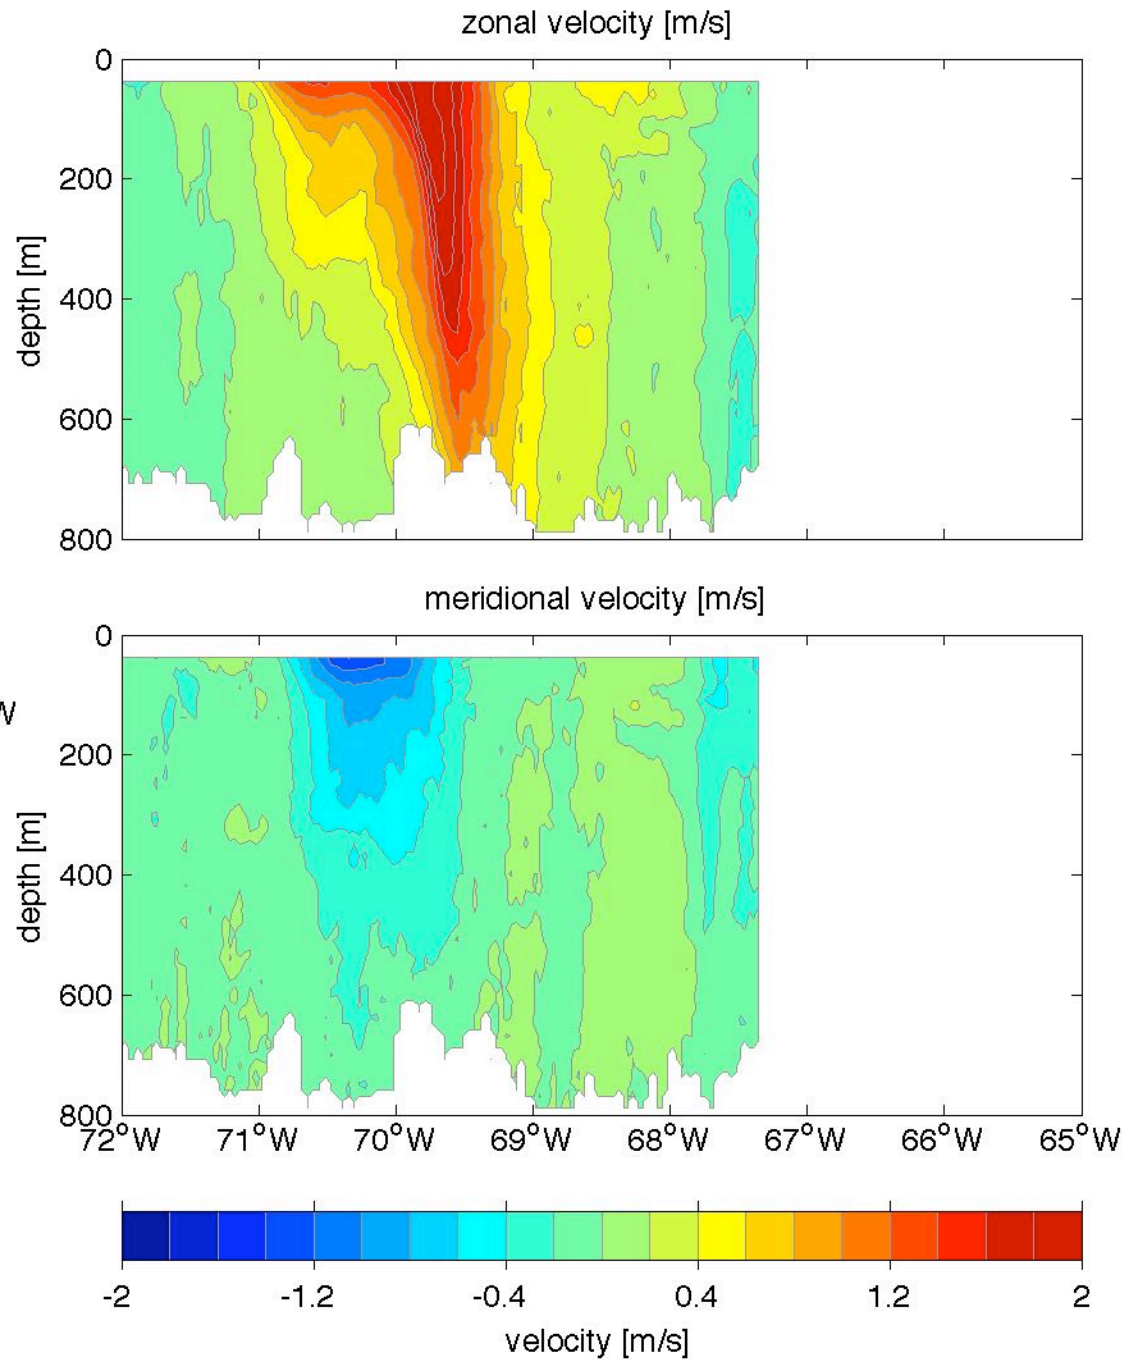

Voyage 1608 outbound
2011/06/18 to 2011/06/19
48 m depth

Voyage 1612 outbound
2011/07/16 to 2011/07/17
48 m depth

Voyage 1614 inbound
2011/08/02 to 2011/08/04
48 m depth

Voyage 1614 outbound
2011/07/30 to 2011/07/31
48 m depth

Voyage 1615 inbound
2011/08/09 to 2011/08/11
48 m depth

Voyage 1615 outbound
2011/08/06 to 2011/08/07
48 m depth

Voyage 1616 outbound
2011/08/13 to 2011/08/14
48 m depth

Voyage 1624 inbound
2011/10/11 to 2011/10/13
48 m depth

Voyage 1624 outbound
2011/10/08 to 2011/10/09
48 m depth

Voyage 1625 inbound
2011/10/18 to 2011/10/20
48 m depth

Voyage 1632 inbound
2011/12/06 to 2011/12/08
48 m depth