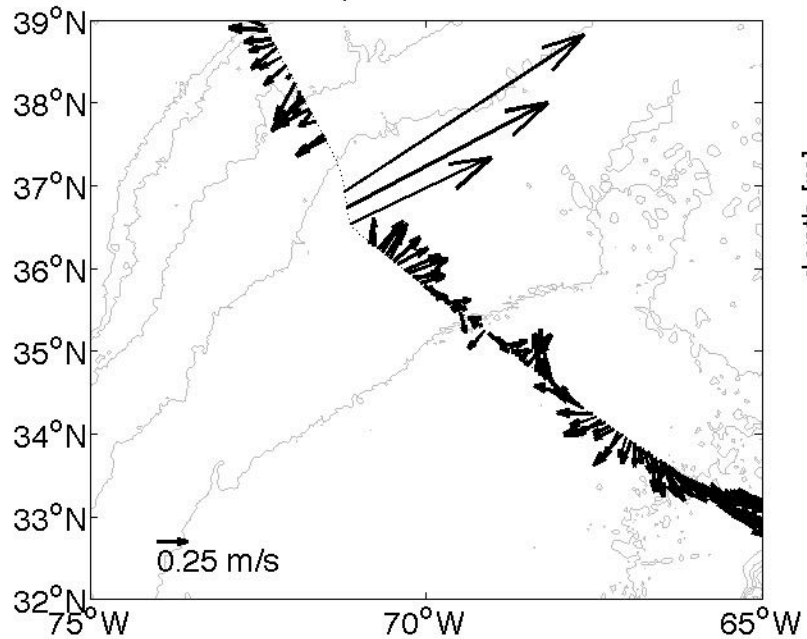

Voyage 1615 inbound
2011/08/09 to 2011/08/11
48 m depth

Voyage 1615 outbound
2011/08/06 to 2011/08/07
48 m depth

Voyage 1616 outbound
2011/08/13 to 2011/08/14
48 m depth

Voyage 1624 inbound
2011/10/11 to 2011/10/13
48 m depth

Voyage 1624 outbound
2011/10/08 to 2011/10/09
48 m depth

Voyage 1625 inbound
2011/10/18 to 2011/10/20
48 m depth

Voyage 1632 inbound
2011/12/06 to 2011/12/08
48 m depth