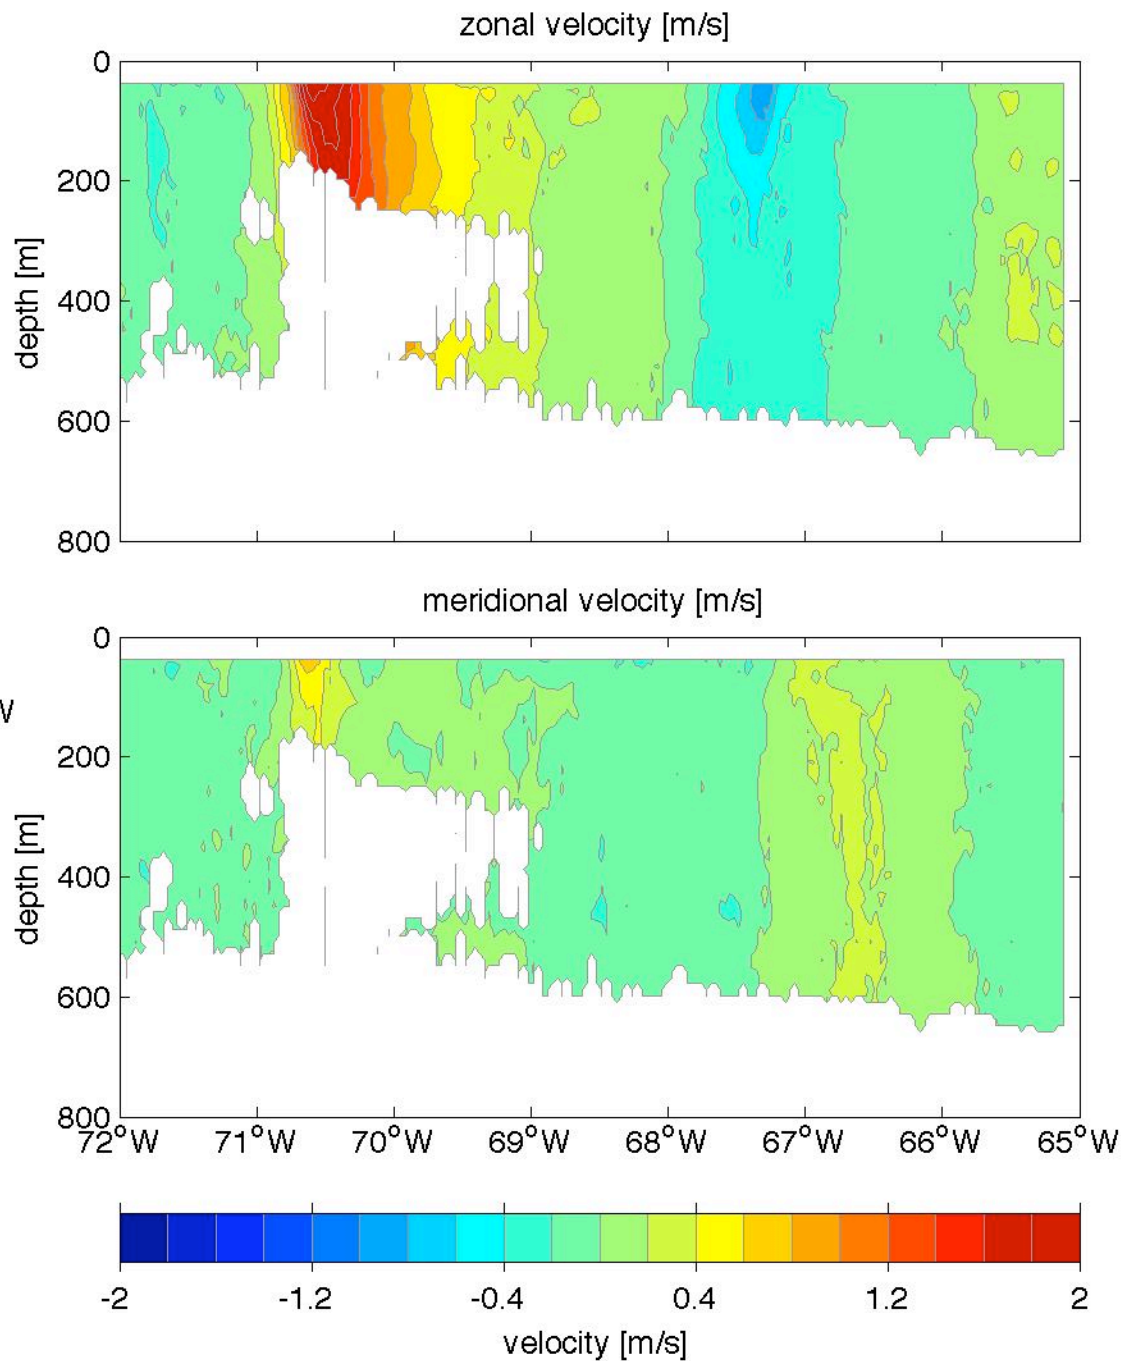

Voyage 1608 outbound
2011/06/18 to 2011/06/19
48 m depth

Voyage 1612 outbound
2011/07/16 to 2011/07/17
48 m depth

Voyage 1614 inbound
2011/08/02 to 2011/08/04
48 m depth

Voyage 1614 outbound
2011/07/30 to 2011/07/31
48 m depth

Voyage 1615 inbound
2011/08/09 to 2011/08/11
48 m depth

Voyage 1615 outbound
2011/08/06 to 2011/08/07
48 m depth

Voyage 1616 outbound
2011/08/13 to 2011/08/14
48 m depth

Voyage 1624 inbound
2011/10/11 to 2011/10/13
48 m depth

Voyage 1624 outbound
2011/10/08 to 2011/10/09
48 m depth

Voyage 1625 inbound
2011/10/18 to 2011/10/20
48 m depth

Voyage 1632 inbound
2011/12/06 to 2011/12/08
48 m depth