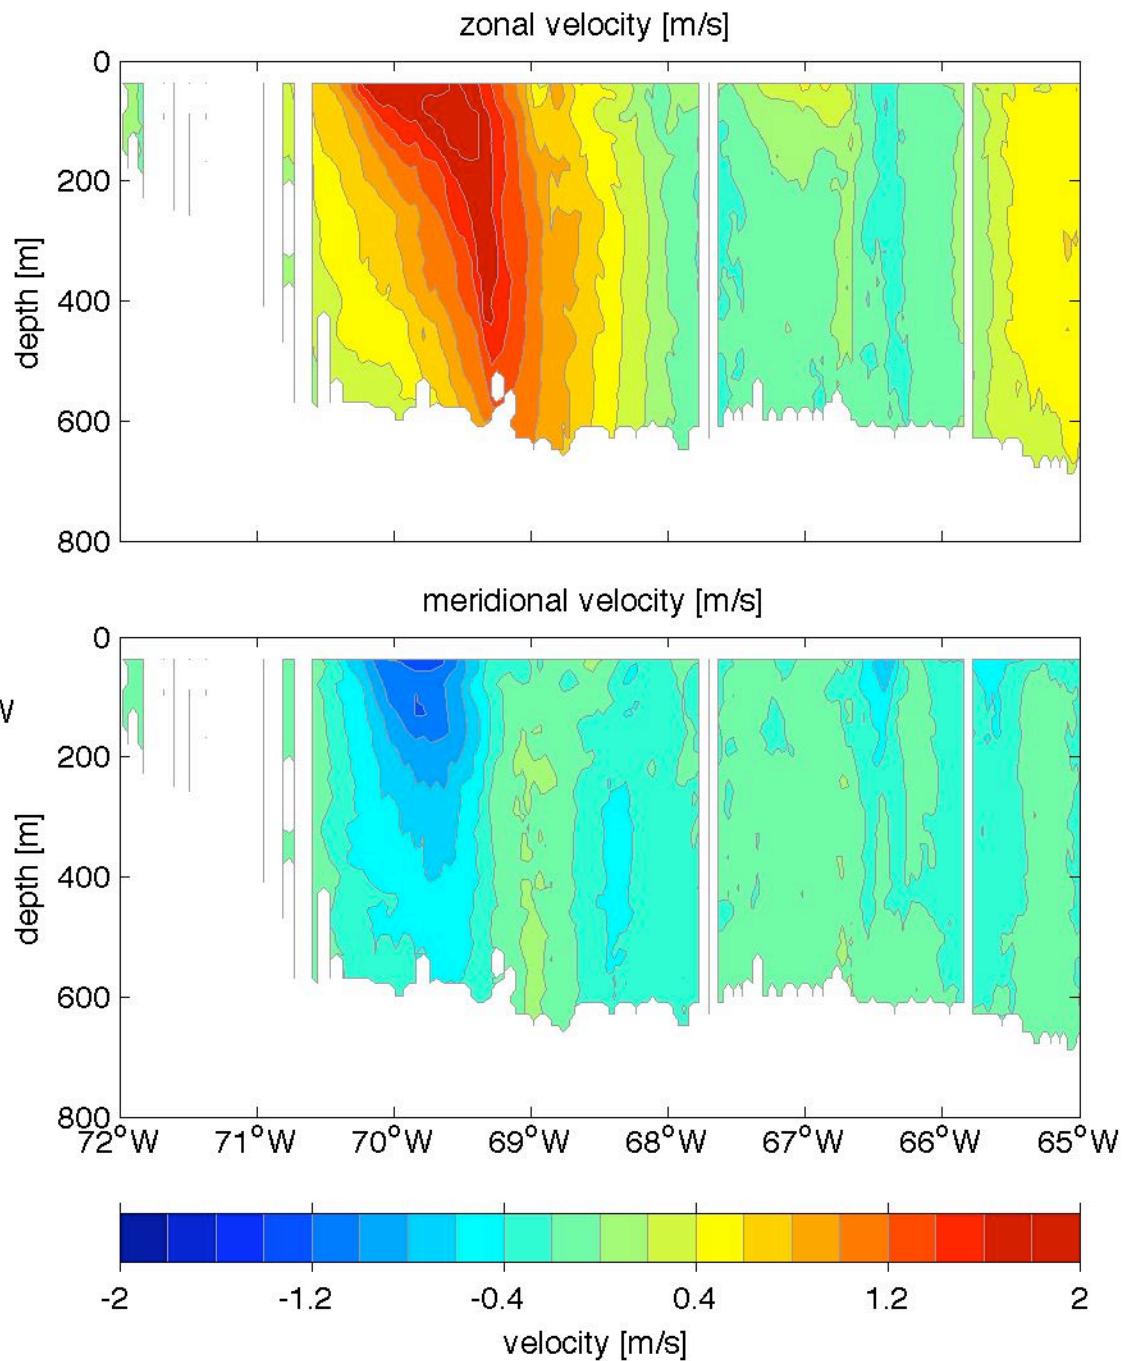

Voyage 1608 outbound
2011/06/18 to 2011/06/19
48 m depth

Voyage 1612 outbound
2011/07/16 to 2011/07/17
48 m depth

Voyage 1614 inbound
2011/08/02 to 2011/08/04
48 m depth

Voyage 1614 outbound
2011/07/30 to 2011/07/31
48 m depth

Voyage 1615 inbound
2011/08/09 to 2011/08/11
48 m depth

Voyage 1615 outbound
2011/08/06 to 2011/08/07
48 m depth

Voyage 1616 outbound
2011/08/13 to 2011/08/14
48 m depth

Voyage 1624 inbound
2011/10/11 to 2011/10/13
48 m depth

Voyage 1624 outbound
2011/10/08 to 2011/10/09
48 m depth

Voyage 1625 inbound
2011/10/18 to 2011/10/20
48 m depth

Voyage 1632 inbound
2011/12/06 to 2011/12/08
48 m depth