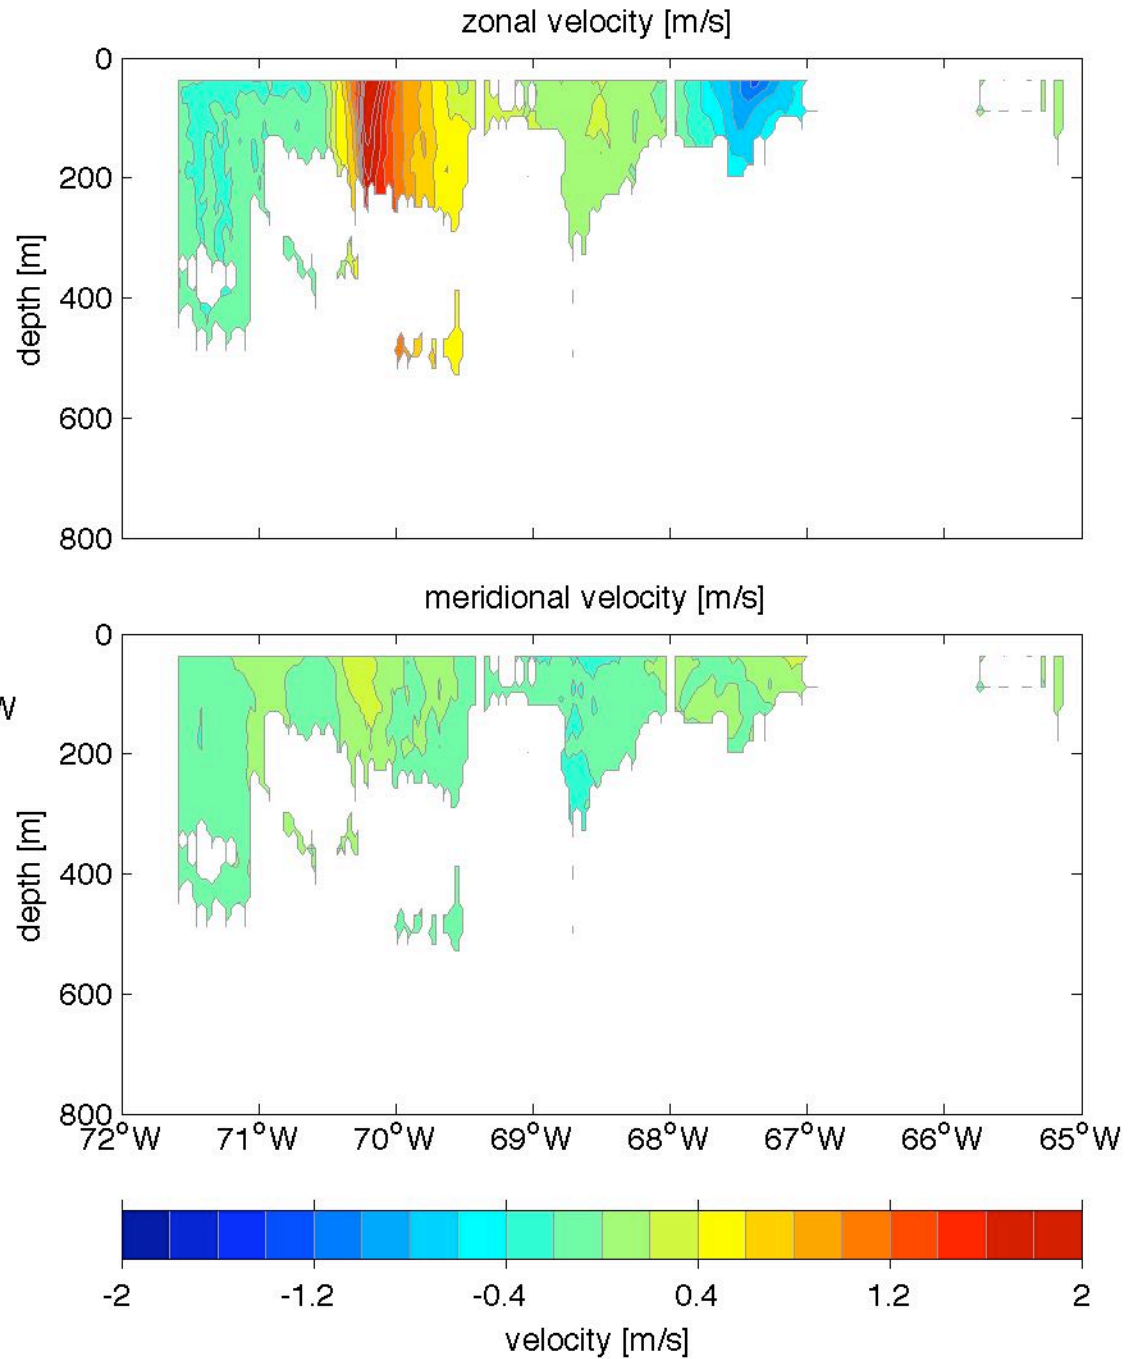

Voyage 1608 outbound
2011/06/18 to 2011/06/19
48 m depth

Voyage 1612 outbound
2011/07/16 to 2011/07/17
48 m depth

Voyage 1614 inbound
2011/08/02 to 2011/08/04
48 m depth

Voyage 1614 outbound
2011/07/30 to 2011/07/31
48 m depth

Voyage 1615 inbound
2011/08/09 to 2011/08/11
48 m depth

Voyage 1615 outbound
2011/08/06 to 2011/08/07
48 m depth

Voyage 1616 outbound
2011/08/13 to 2011/08/14
48 m depth

Voyage 1624 inbound
2011/10/11 to 2011/10/13
48 m depth

Voyage 1624 outbound
2011/10/08 to 2011/10/09
48 m depth

Voyage 1625 inbound
2011/10/18 to 2011/10/20
48 m depth

Voyage 1632 inbound
2011/12/06 to 2011/12/08
48 m depth