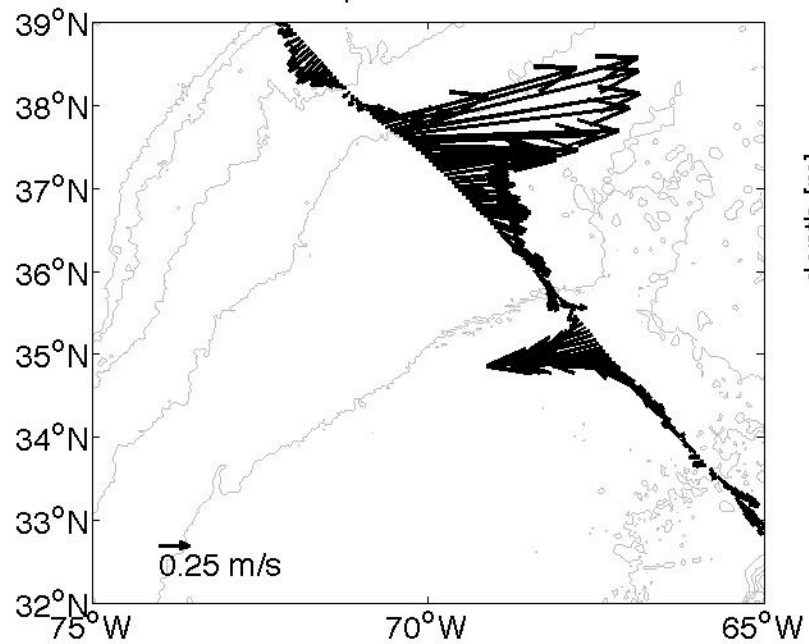

Voyage 1608 outbound
2011/06/18 to 2011/06/19
48 m depth

Voyage 1612 outbound
2011/07/16 to 2011/07/17
48 m depth

Voyage 1614 inbound
2011/08/02 to 2011/08/04
48 m depth

Voyage 1614 outbound
2011/07/30 to 2011/07/31
48 m depth

Voyage 1615 inbound
2011/08/09 to 2011/08/11
48 m depth

Voyage 1615 outbound
2011/08/06 to 2011/08/07
48 m depth

Voyage 1616 outbound
2011/08/13 to 2011/08/14
48 m depth

Voyage 1624 inbound
2011/10/11 to 2011/10/13
48 m depth

Voyage 1624 outbound
2011/10/08 to 2011/10/09
48 m depth

Voyage 1625 inbound
2011/10/18 to 2011/10/20
48 m depth

Voyage 1632 inbound
2011/12/06 to 2011/12/08
48 m depth