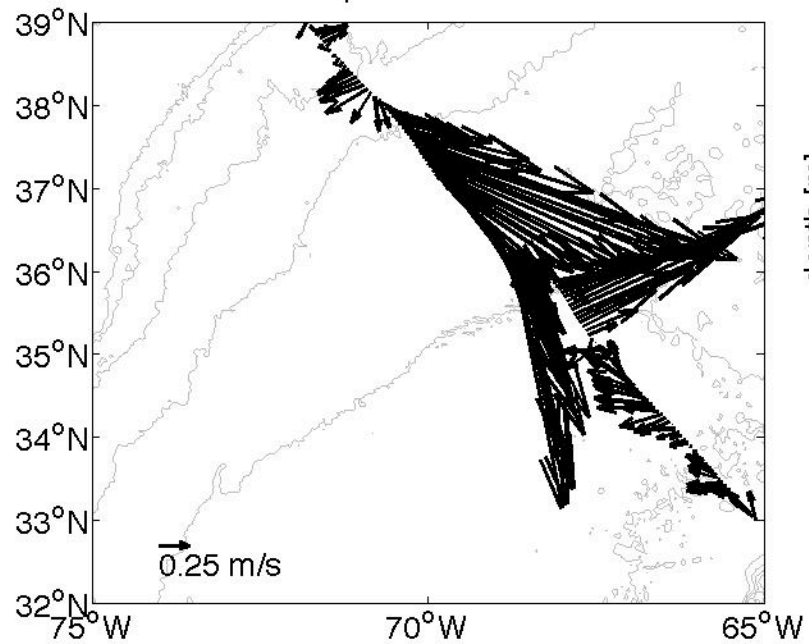

Voyage 1666 inbound  
2012/08/07 to 2012/08/09  
48 m depth

Voyage 1666 outbound  
2012/08/04 to 2012/08/05  
48 m depth

Voyage 1667 outbound  
2012/08/11 to 2012/08/12  
48 m depth

Voyage 1668 inbound  
2012/08/21 to 2012/08/23  
48 m depth