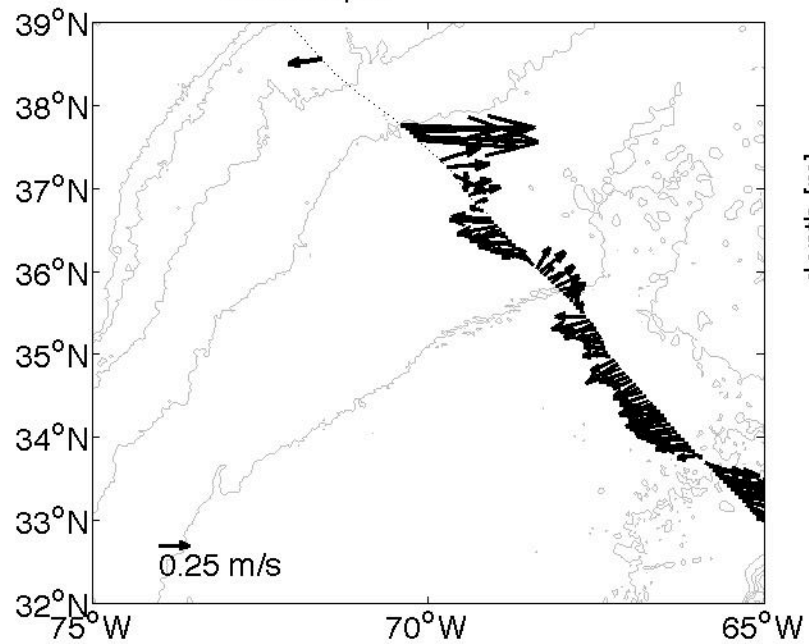

Voyage 1657 outbound
2012/06/02 to 2012/06/03
48 m depth