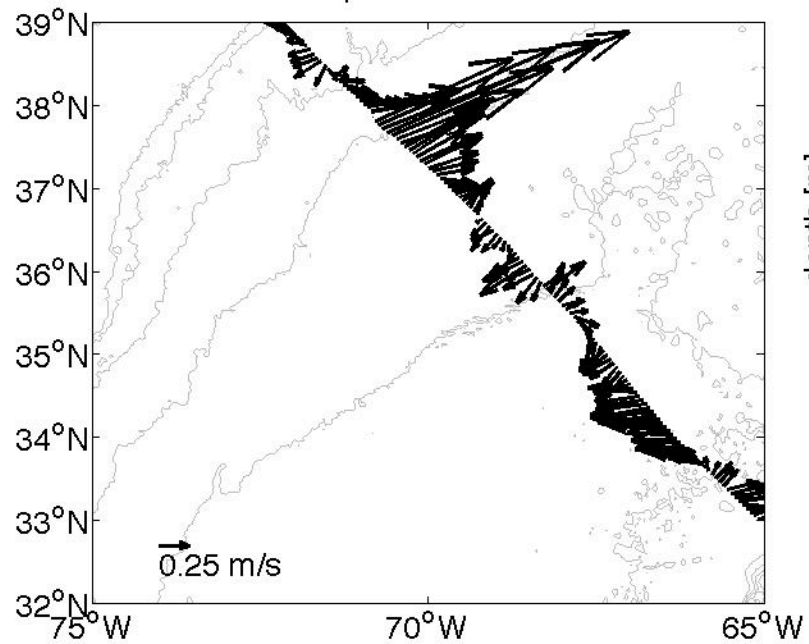

Voyage 1656 outbound
2012/05/26 to 2012/05/27
48 m depth