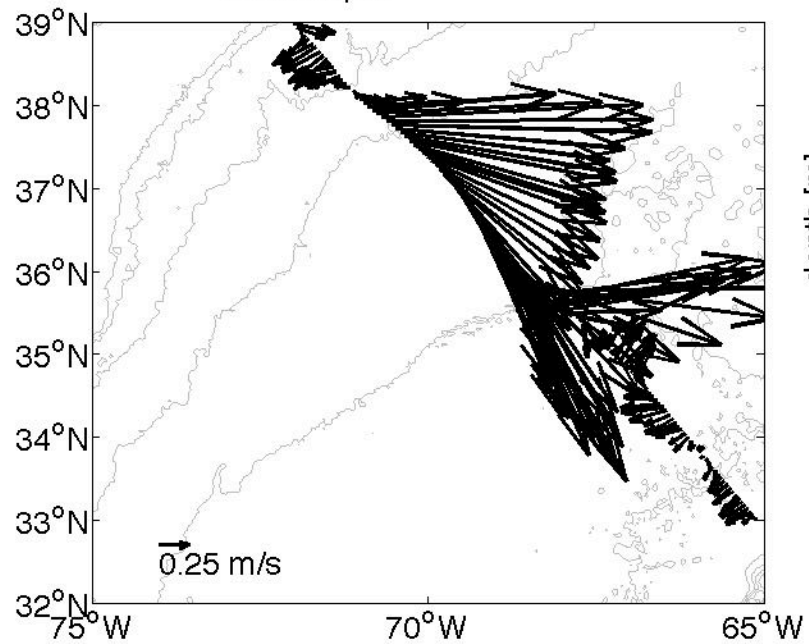

Voyage 1666 inbound  
2012/08/07 to 2012/08/09  
48 m depth

Voyage 1666 outbound  
2012/08/04 to 2012/08/05  
48 m depth

Voyage 1667 outbound  
2012/08/11 to 2012/08/12  
48 m depth

Voyage 1668 inbound  
2012/08/21 to 2012/08/23  
48 m depth

Voyage 1668 outbound  
2012/08/18 to 2012/08/19  
48 m depth

Voyage 1669 outbound  
2012/08/25 to 2012/08/26  
48 m depth

Voyage 1670 inbound  
2012/09/04 to 2012/09/06  
48 m depth

Voyage 1670 outbound  
2012/09/01 to 2012/09/02  
48 m depth