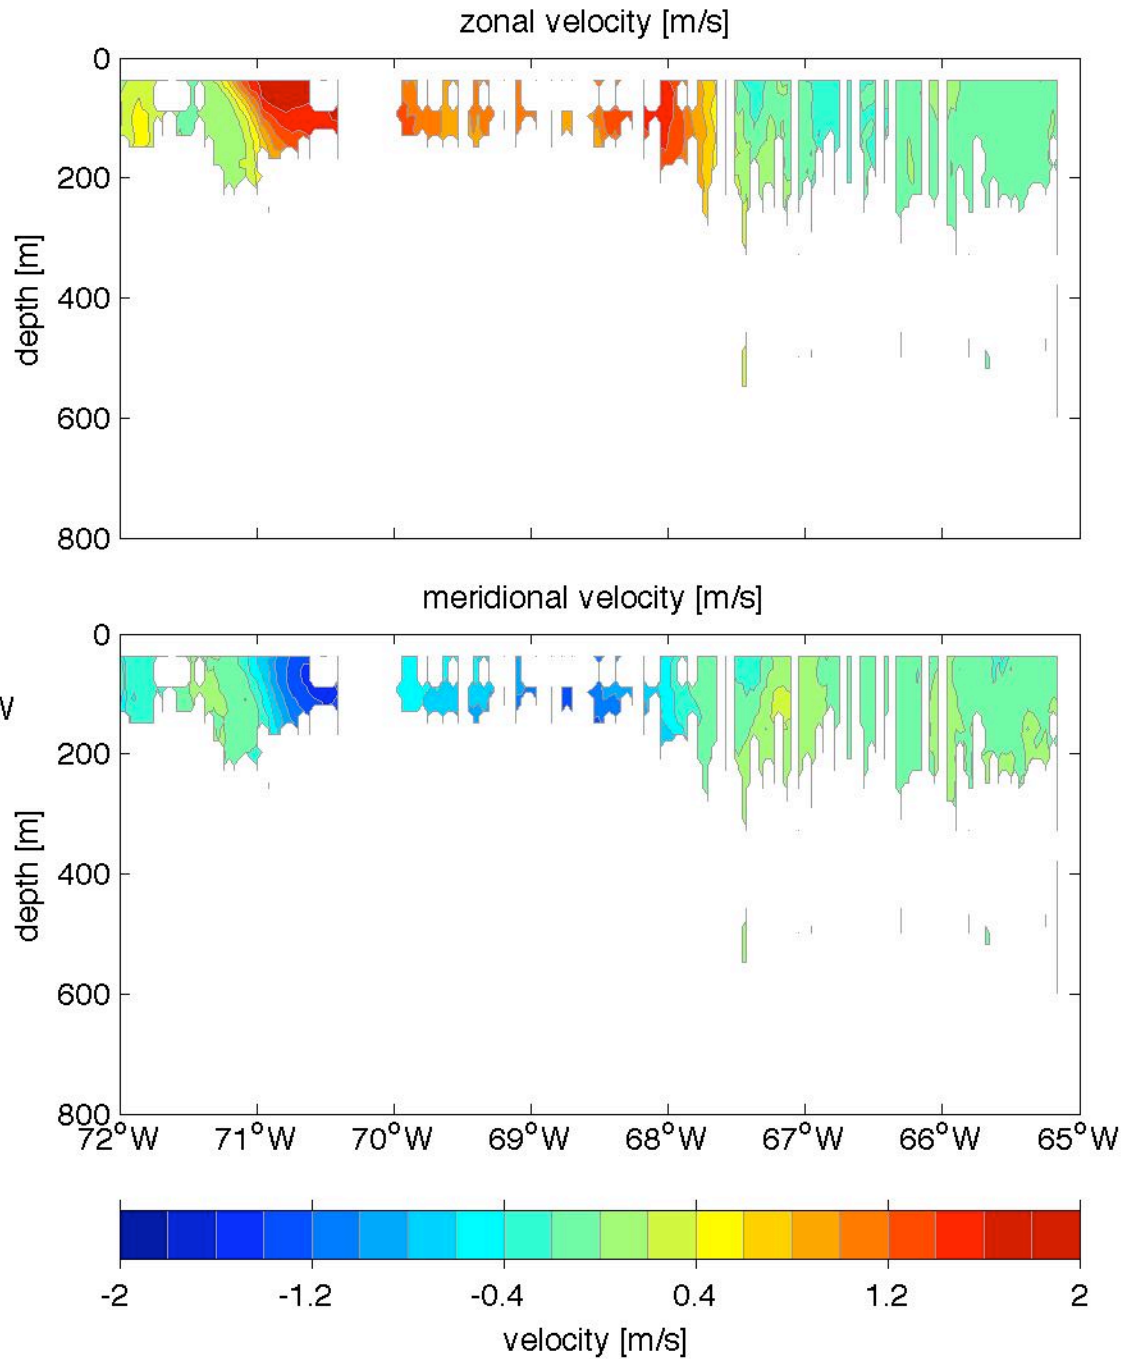

Voyage 1666 inbound  
2012/08/07 to 2012/08/09  
48 m depth

Voyage 1666 outbound  
2012/08/04 to 2012/08/05  
48 m depth

Voyage 1667 outbound  
2012/08/11 to 2012/08/12  
48 m depth

Voyage 1668 inbound  
2012/08/21 to 2012/08/23  
48 m depth

Voyage 1668 outbound  
2012/08/18 to 2012/08/19  
48 m depth

Voyage 1669 outbound  
2012/08/25 to 2012/08/26  
48 m depth

Voyage 1670 inbound  
2012/09/04 to 2012/09/06  
48 m depth

Voyage 1670 outbound  
2012/09/01 to 2012/09/02  
48 m depth

Voyage 1672 inbound  
2012/09/18 to 2012/09/20  
48 m depth

Voyage 1672 outbound  
2012/09/15 to 2012/09/16  
48 m depth

Voyage 1673 inbound  
2012/09/25 to 2012/09/27  
48 m depth

Voyage 1674 inbound  
2012/10/02 to 2012/10/04  
48 m depth

Voyage 1675 inbound  
2012/10/09 to 2012/10/11  
48 m depth

Voyage 1679 outbound  
2012/11/10 to 2012/11/12  
48 m depth

Voyage 1680 outbound  
2012/11/17 to 2012/11/19  
48 m depth

Voyage 1684 outbound  
2012/12/15 to 2012/12/17  
48 m depth