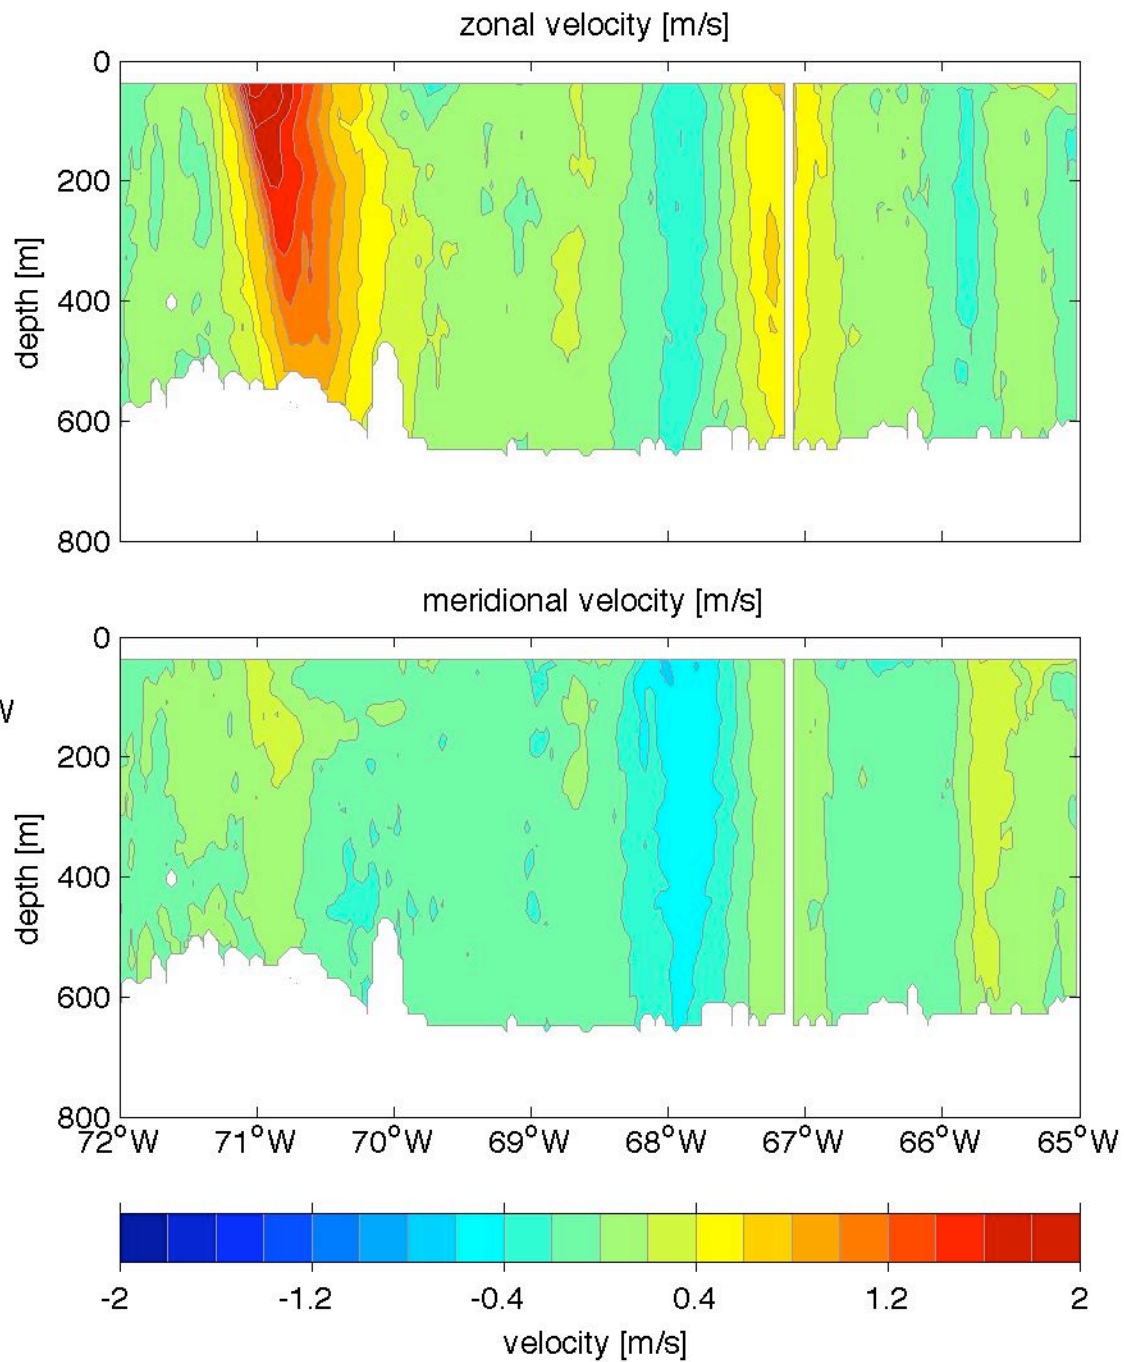

Voyage 1657 outbound  
2012/06/02 to 2012/06/03  
48 m depth

Voyage 1659 inbound  
2012/06/19 to 2012/06/21  
48 m depth

Voyage 1660 outbound  
2012/06/23 to 2012/06/24  
48 m depth

Voyage 1661 outbound  
2012/07/01 to 2012/07/02  
48 m depth

Voyage 1662 inbound  
2012/07/10 to 2012/07/12  
48 m depth

Voyage 1663 inbound  
2012/07/17 to 2012/07/19  
48 m depth

Voyage 1663 outbound  
2012/07/14 to 2012/07/15  
48 m depth

Voyage 1664 outbound  
2012/07/21 to 2012/07/22  
48 m depth