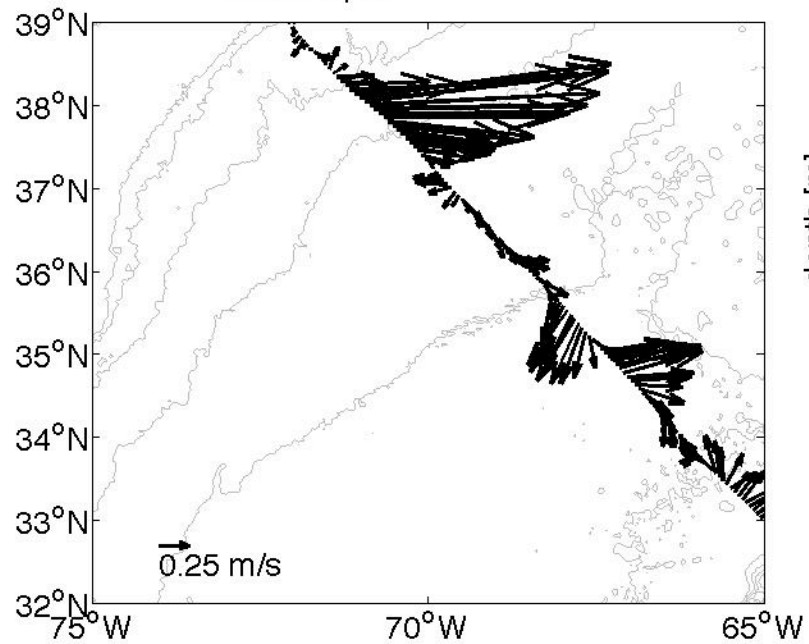

Voyage 1657 outbound  
2012/06/02 to 2012/06/03  
48 m depth

Voyage 1659 inbound  
2012/06/19 to 2012/06/21  
48 m depth

Voyage 1660 outbound  
2012/06/23 to 2012/06/24  
48 m depth

Voyage 1661 outbound  
2012/07/01 to 2012/07/02  
48 m depth