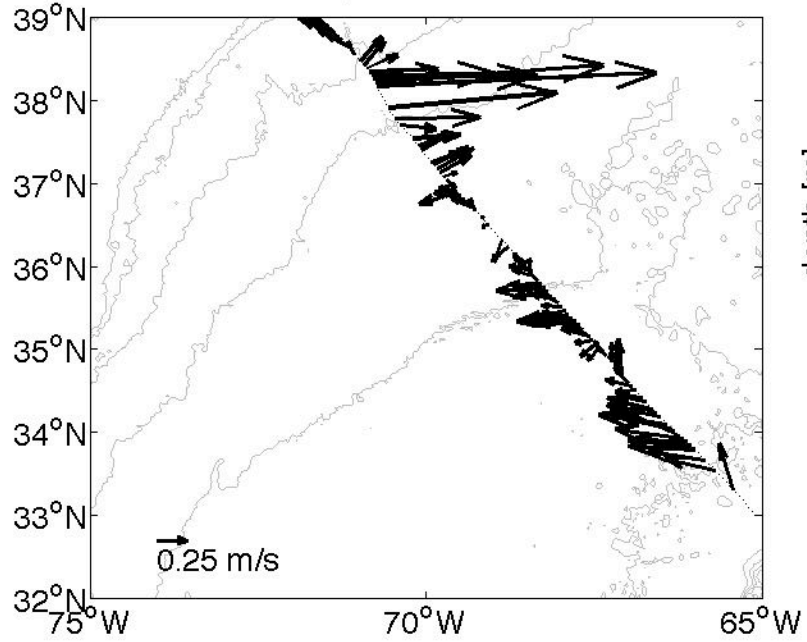

Voyage 1650 inbound  
2012/04/17 to 2012/04/19  
48 m depth

Voyage 1652 inbound  
2012/05/01 to 2012/05/02  
48 m depth

Voyage 1652 outbound  
2012/04/28 to 2012/04/29  
48 m depth

Voyage 1653 inbound  
2012/05/08 to 2012/05/10  
48 m depth