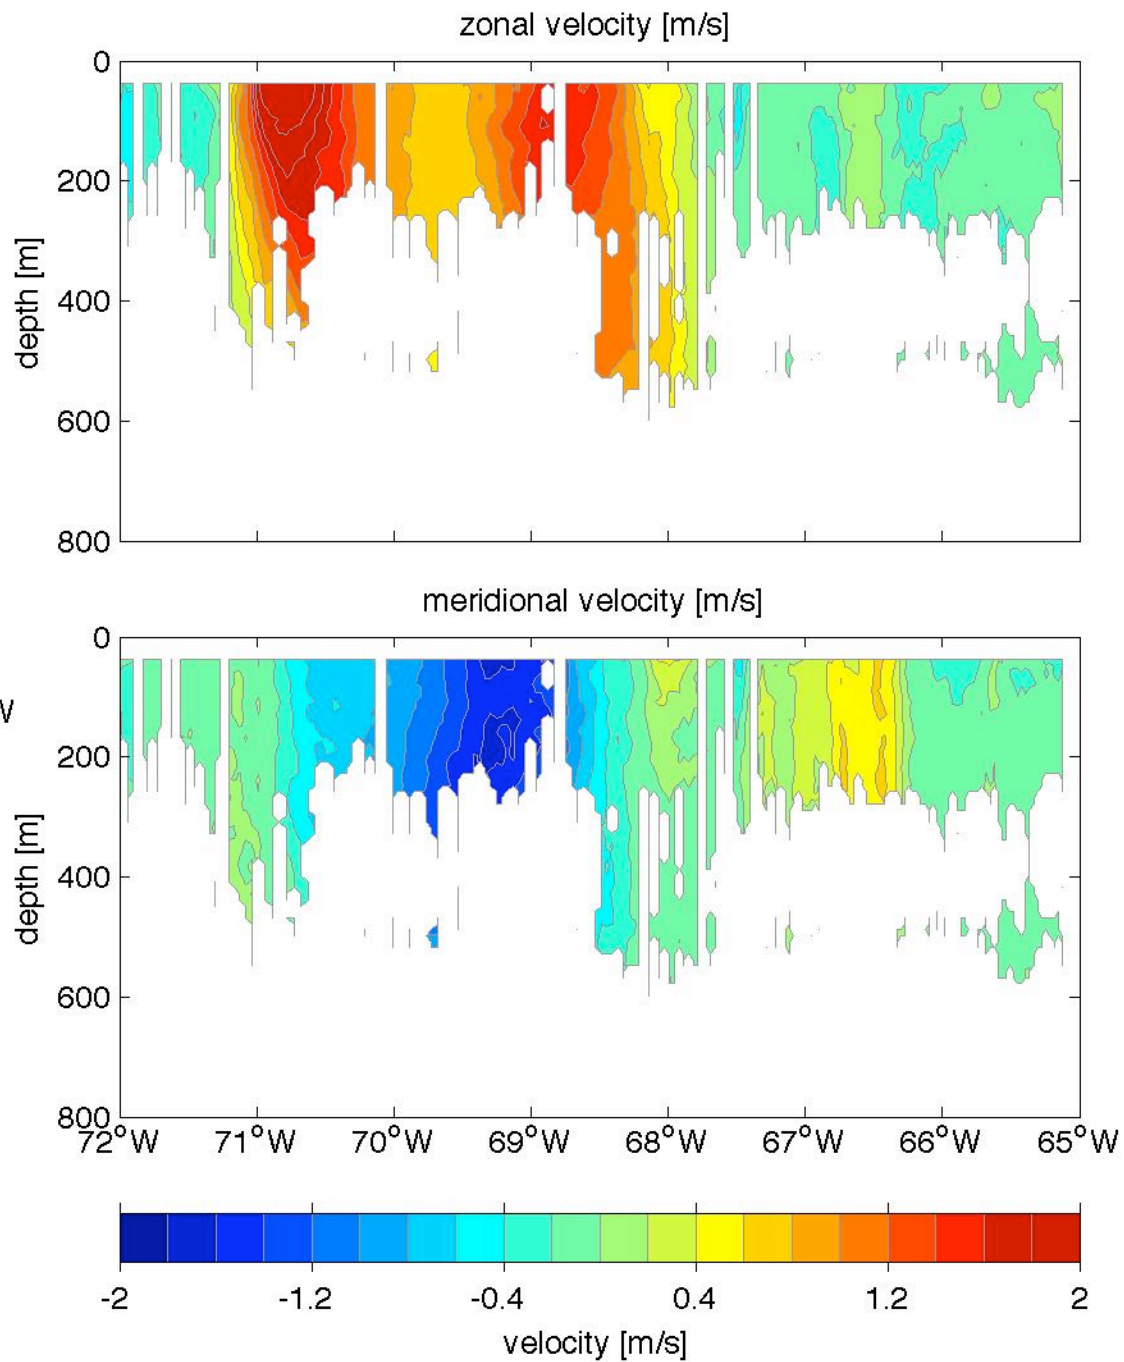

Voyage 1662 inbound  
2012/07/10 to 2012/07/12  
48 m depth

Voyage 1663 inbound  
2012/07/17 to 2012/07/19  
48 m depth

Voyage 1663 outbound  
2012/07/14 to 2012/07/15  
48 m depth

Voyage 1664 outbound  
2012/07/21 to 2012/07/22  
48 m depth

Voyage 1666 inbound  
2012/08/07 to 2012/08/09  
48 m depth

Voyage 1666 outbound  
2012/08/04 to 2012/08/05  
48 m depth

Voyage 1667 outbound  
2012/08/11 to 2012/08/12  
48 m depth

Voyage 1668 inbound  
2012/08/21 to 2012/08/23  
48 m depth