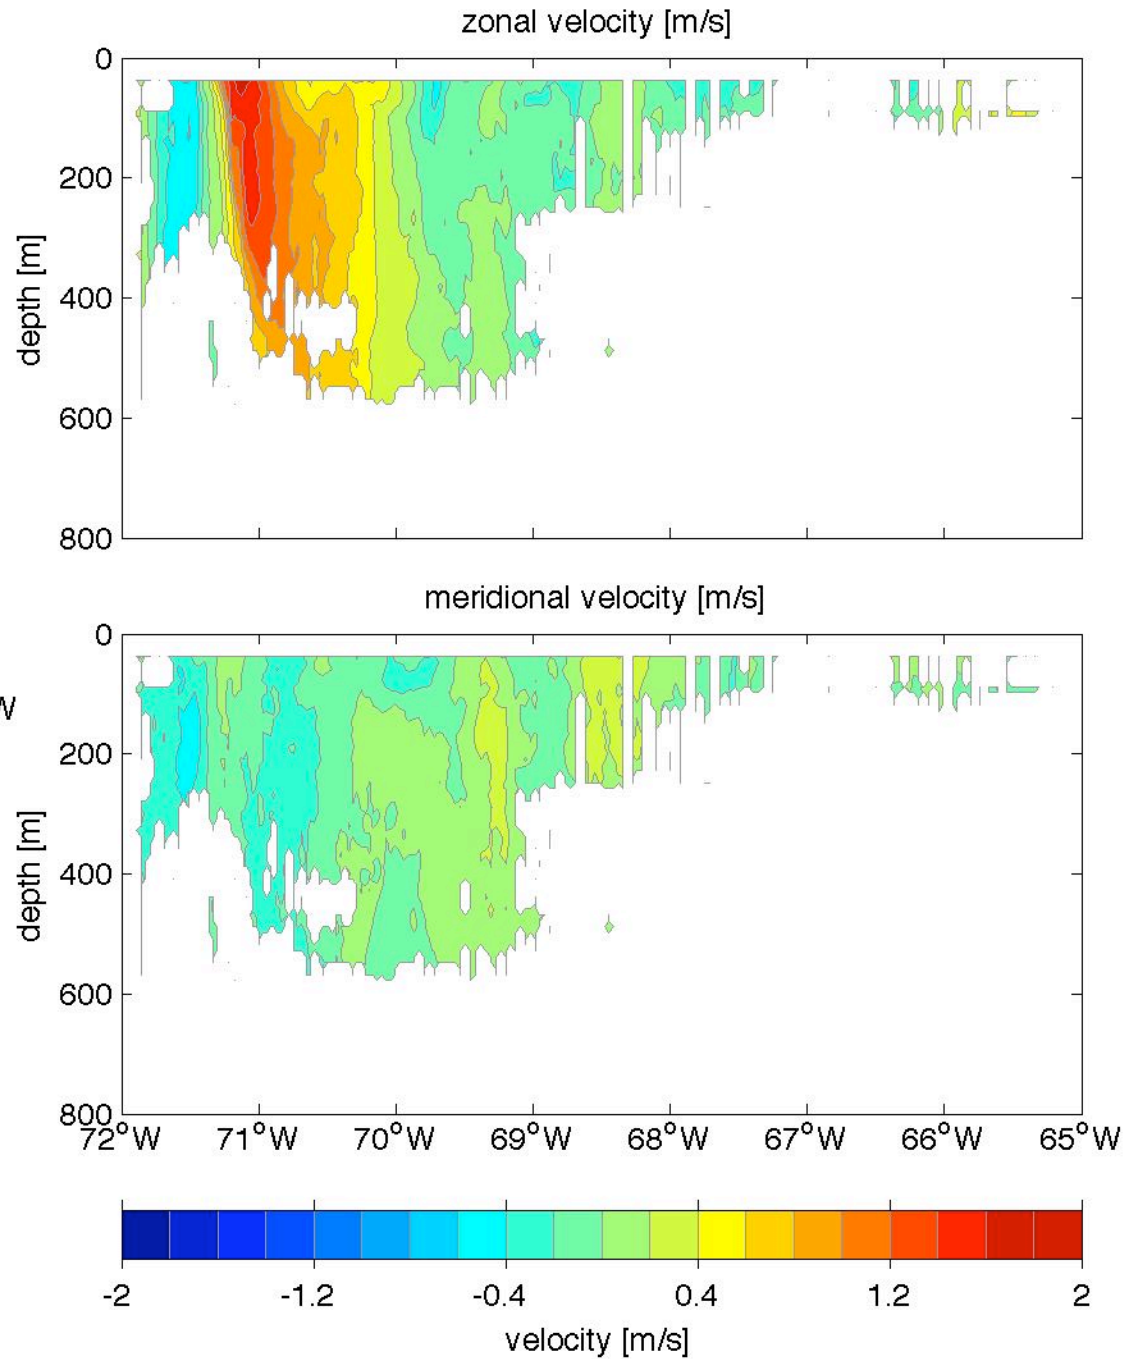

Voyage 1654 inbound  
2012/05/15 to 2012/05/17  
48 m depth

Voyage 1656 inbound  
2012/05/29 to 2012/05/30  
48 m depth

Voyage 1656 outbound  
2012/05/26 to 2012/05/27  
48 m depth

Voyage 1657 inbound  
2012/06/06 to 2012/06/07  
48 m depth

Voyage 1657 outbound  
2012/06/02 to 2012/06/03  
48 m depth

Voyage 1659 inbound  
2012/06/19 to 2012/06/21  
48 m depth

Voyage 1660 outbound  
2012/06/23 to 2012/06/24  
48 m depth

Voyage 1661 outbound  
2012/07/01 to 2012/07/02  
48 m depth