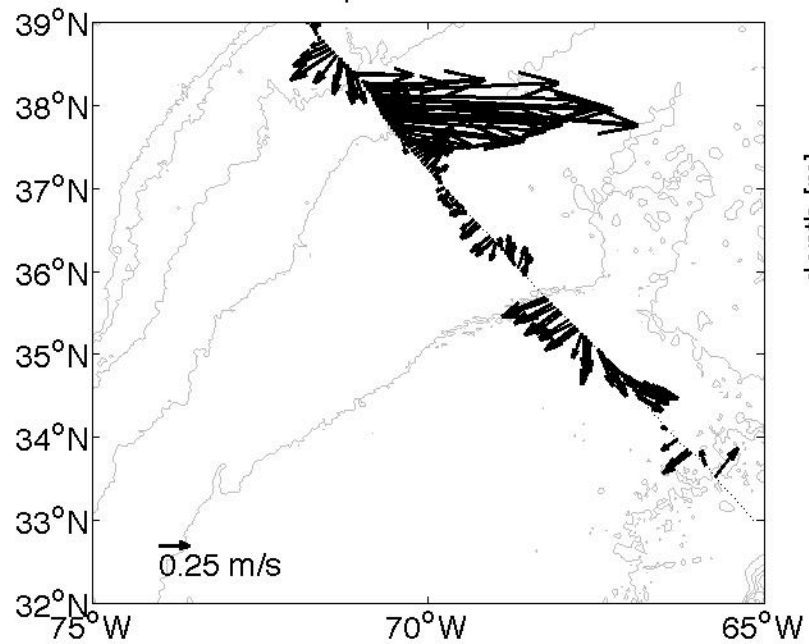

Voyage 1659 inbound
2012/06/19 to 2012/06/21
48 m depth