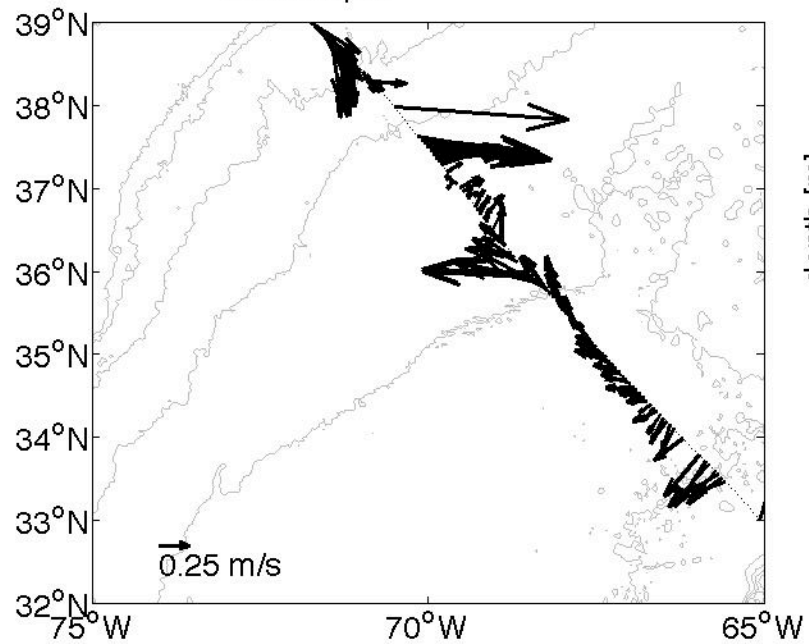

Voyage 1650 inbound  
2012/04/17 to 2012/04/19  
48 m depth

Voyage 1652 inbound  
2012/05/01 to 2012/05/02  
48 m depth

Voyage 1652 outbound  
2012/04/28 to 2012/04/29  
48 m depth

Voyage 1653 inbound  
2012/05/08 to 2012/05/10  
48 m depth