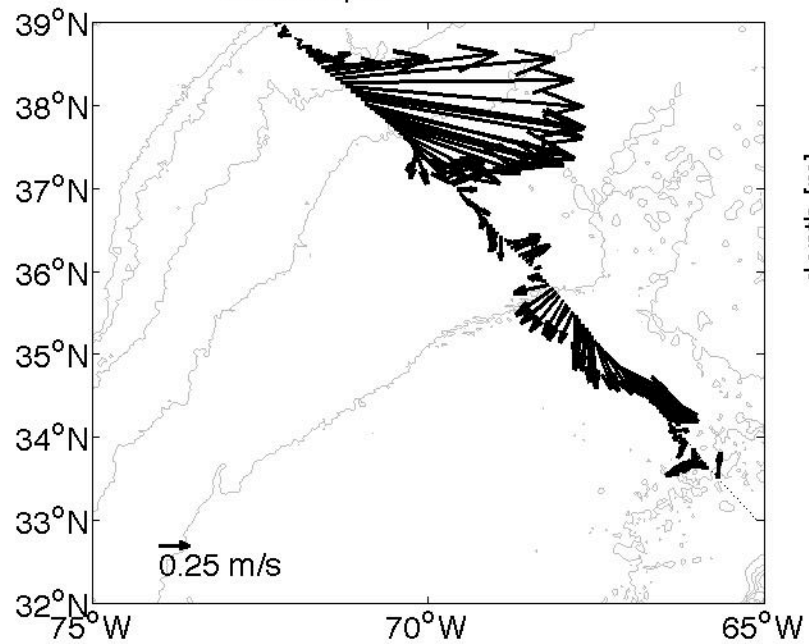

Voyage 1660 outbound
2012/06/23 to 2012/06/24
48 m depth