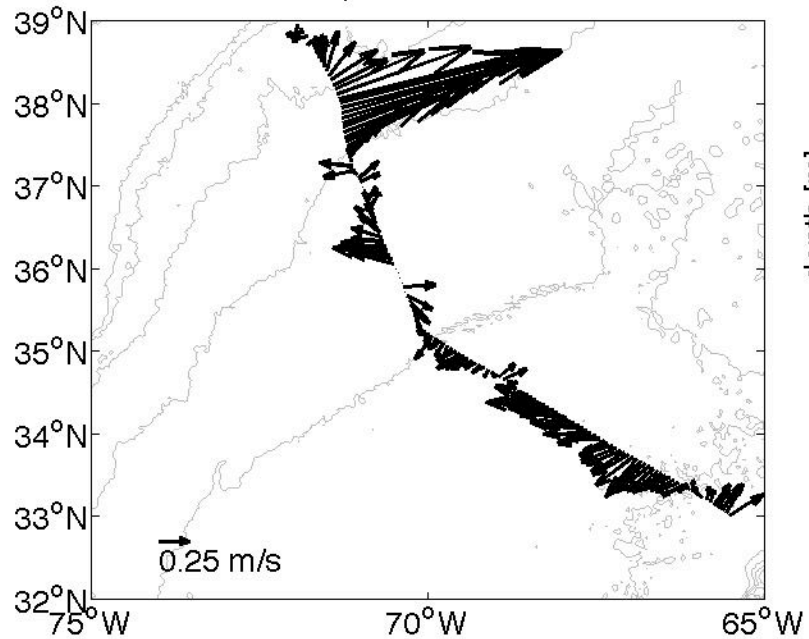

Voyage 1654 inbound
2012/05/15 to 2012/05/17
48 m depth