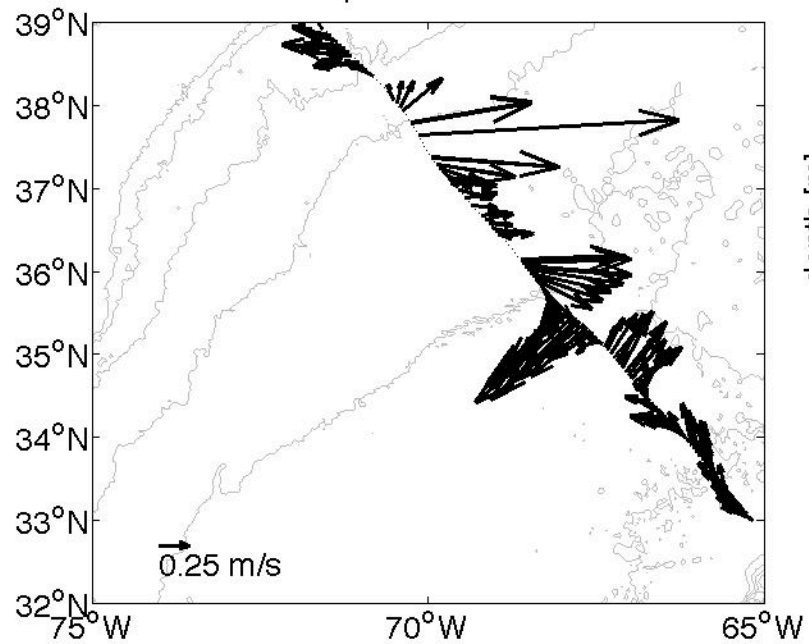

Voyage 1663 inbound
2012/07/17 to 2012/07/19
48 m depth