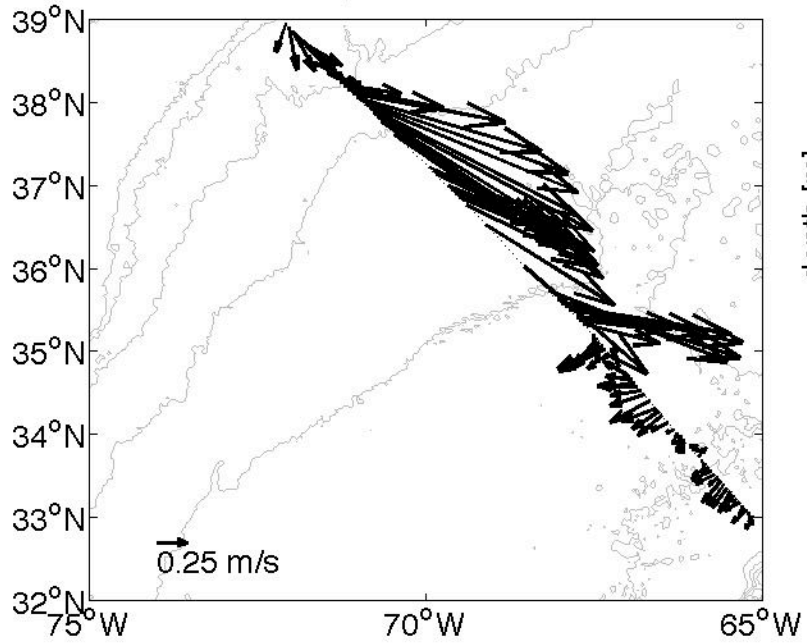

Voyage 1669 outbound
2012/08/25 to 2012/08/26
48 m depth