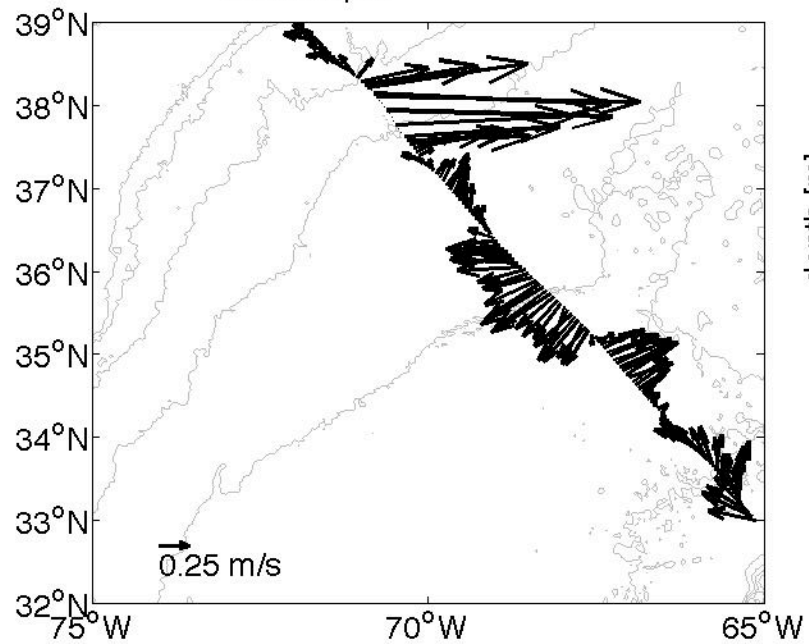

Voyage 1662 inbound
2012/07/10 to 2012/07/12
48 m depth