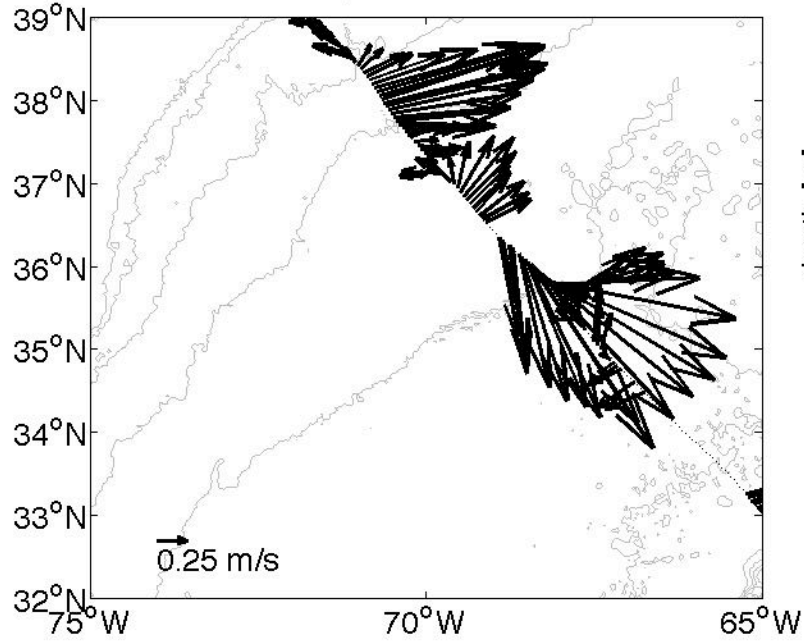

Voyage 1673 inbound
2012/09/25 to 2012/09/27
48 m depth