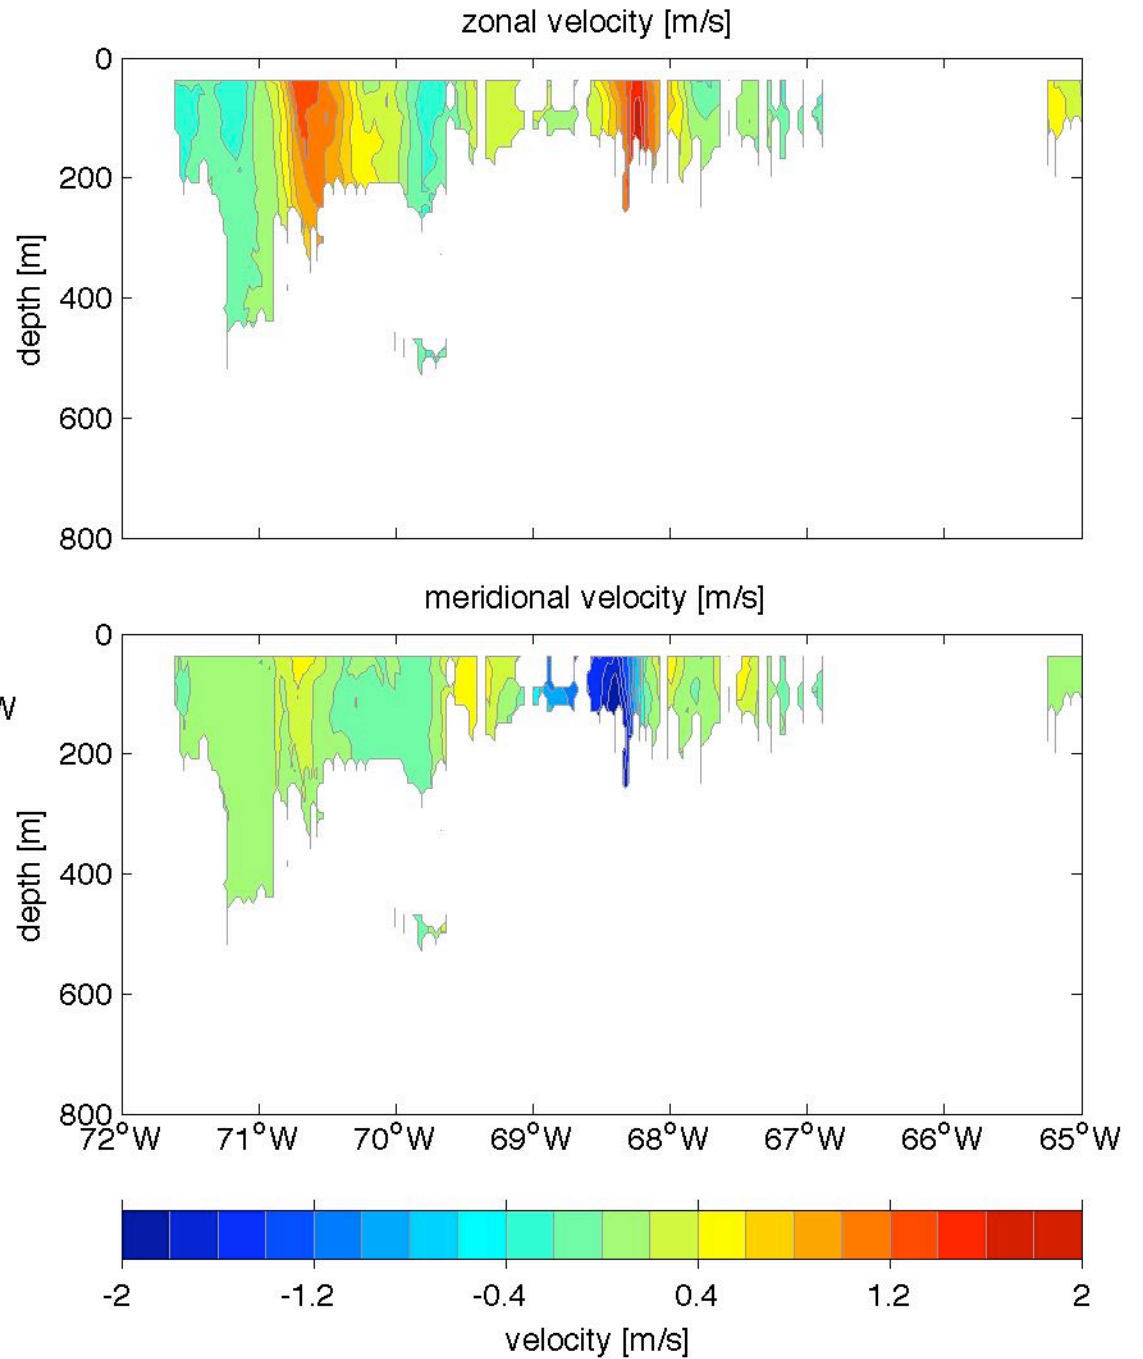

Voyage 1666 inbound  
2012/08/07 to 2012/08/09  
48 m depth

Voyage 1666 outbound  
2012/08/04 to 2012/08/05  
48 m depth

Voyage 1667 outbound  
2012/08/11 to 2012/08/12  
48 m depth

Voyage 1668 inbound  
2012/08/21 to 2012/08/23  
48 m depth

Voyage 1668 outbound  
2012/08/18 to 2012/08/19  
48 m depth

Voyage 1669 outbound  
2012/08/25 to 2012/08/26  
48 m depth

Voyage 1670 inbound  
2012/09/04 to 2012/09/06  
48 m depth

Voyage 1670 outbound  
2012/09/01 to 2012/09/02  
48 m depth

Voyage 1672 inbound  
2012/09/18 to 2012/09/20  
48 m depth

Voyage 1672 outbound  
2012/09/15 to 2012/09/16  
48 m depth

Voyage 1673 inbound  
2012/09/25 to 2012/09/27  
48 m depth

Voyage 1674 inbound  
2012/10/02 to 2012/10/04  
48 m depth

Voyage 1675 inbound  
2012/10/09 to 2012/10/11  
48 m depth

Voyage 1679 outbound  
2012/11/10 to 2012/11/12  
48 m depth

Voyage 1680 outbound  
2012/11/17 to 2012/11/19  
48 m depth

Voyage 1684 outbound  
2012/12/15 to 2012/12/17  
48 m depth