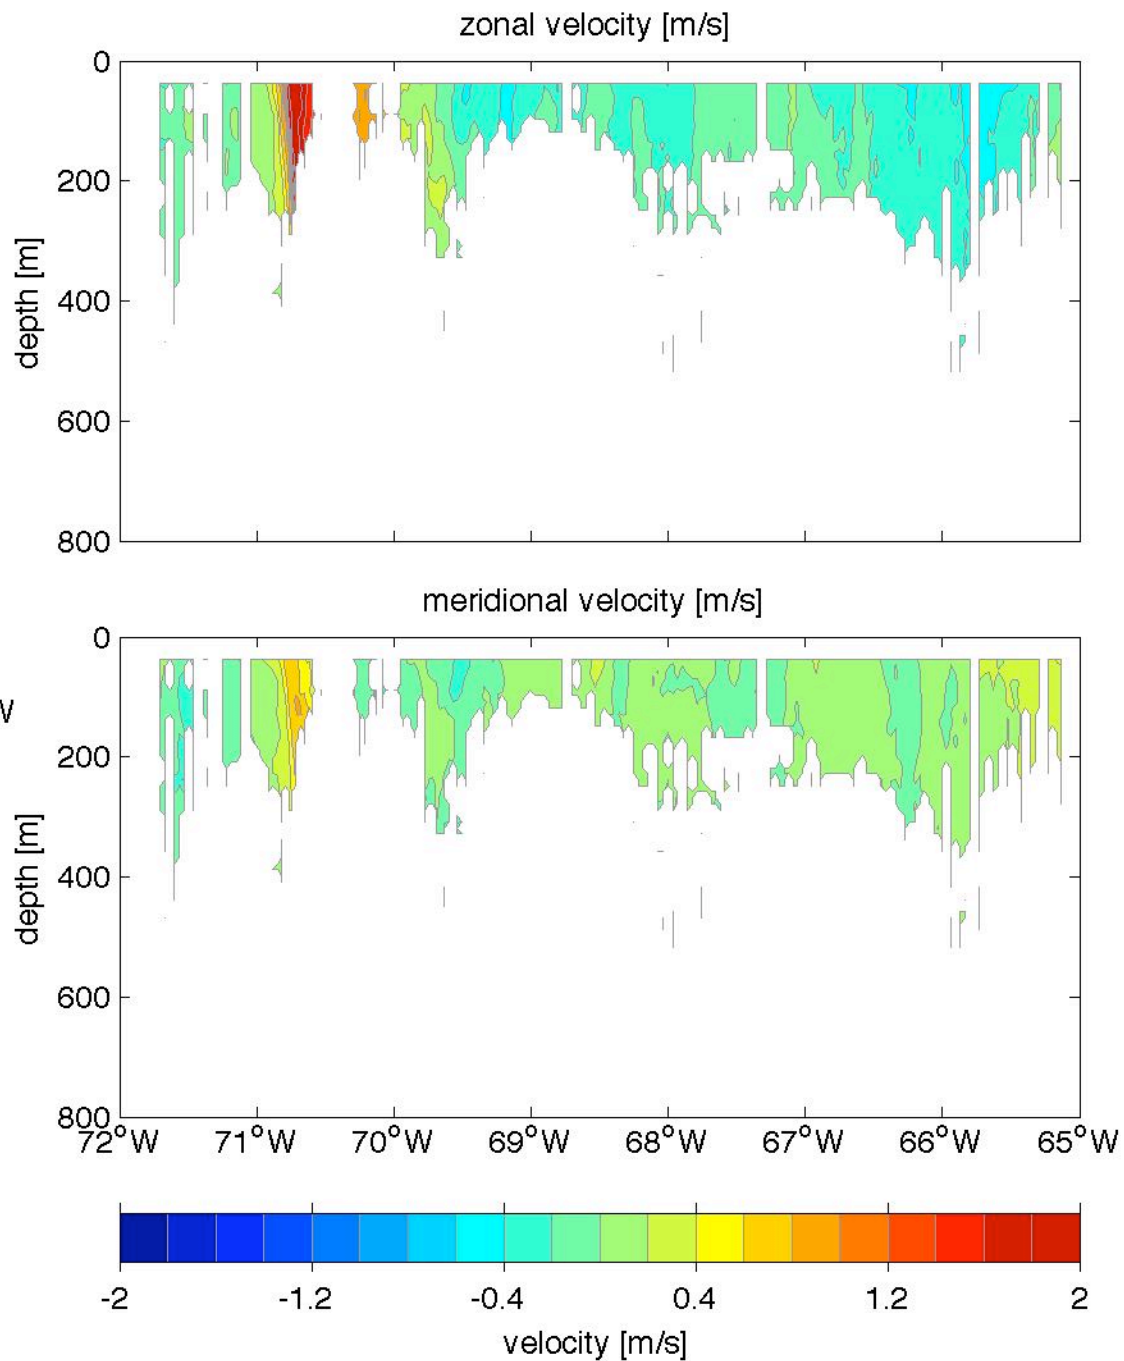

Voyage 1650 inbound  
2012/04/17 to 2012/04/19  
48 m depth

Voyage 1652 inbound  
2012/05/01 to 2012/05/02  
48 m depth

Voyage 1652 outbound  
2012/04/28 to 2012/04/29  
48 m depth

Voyage 1653 inbound  
2012/05/08 to 2012/05/10  
48 m depth

Voyage 1654 inbound  
2012/05/15 to 2012/05/17  
48 m depth

Voyage 1656 inbound  
2012/05/29 to 2012/05/30  
48 m depth

Voyage 1656 outbound  
2012/05/26 to 2012/05/27  
48 m depth

Voyage 1657 inbound  
2012/06/06 to 2012/06/07  
48 m depth

Voyage 1672 inbound  
2012/09/18 to 2012/09/20  
48 m depth

Voyage 1672 outbound  
2012/09/15 to 2012/09/16  
48 m depth

Voyage 1673 inbound  
2012/09/25 to 2012/09/27  
48 m depth

Voyage 1674 inbound  
2012/10/02 to 2012/10/04  
48 m depth

Voyage 1675 inbound  
2012/10/09 to 2012/10/11  
48 m depth

Voyage 1679 outbound  
2012/11/10 to 2012/11/12  
48 m depth

Voyage 1680 outbound  
2012/11/17 to 2012/11/19  
48 m depth

Voyage 1684 outbound  
2012/12/15 to 2012/12/17  
48 m depth