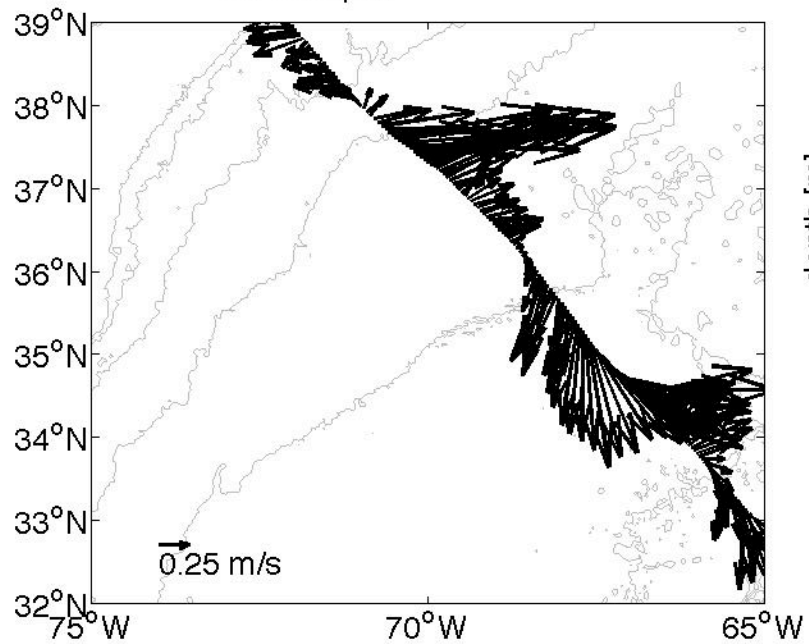

Voyage 1672 inbound  
2012/09/18 to 2012/09/20  
48 m depth

Voyage 1672 outbound  
2012/09/15 to 2012/09/16  
48 m depth

Voyage 1673 inbound  
2012/09/25 to 2012/09/27  
48 m depth

Voyage 1674 inbound  
2012/10/02 to 2012/10/04  
48 m depth

Voyage 1675 inbound  
2012/10/09 to 2012/10/11  
48 m depth

Voyage 1679 outbound  
2012/11/10 to 2012/11/12  
48 m depth

Voyage 1680 outbound  
2012/11/17 to 2012/11/19  
48 m depth

Voyage 1684 outbound  
2012/12/15 to 2012/12/17  
48 m depth