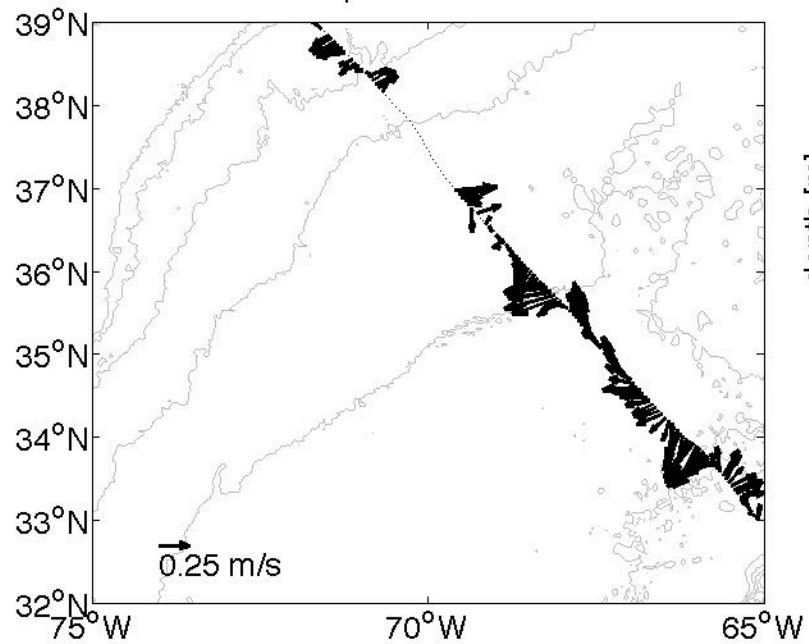

Voyage 1672 inbound  
2012/09/18 to 2012/09/20  
48 m depth

Voyage 1672 outbound  
2012/09/15 to 2012/09/16  
48 m depth

Voyage 1673 inbound  
2012/09/25 to 2012/09/27  
48 m depth

Voyage 1674 inbound  
2012/10/02 to 2012/10/04  
48 m depth

Voyage 1675 inbound  
2012/10/09 to 2012/10/11  
48 m depth

Voyage 1679 outbound  
2012/11/10 to 2012/11/12  
48 m depth

Voyage 1680 outbound  
2012/11/17 to 2012/11/19  
48 m depth

Voyage 1684 outbound  
2012/12/15 to 2012/12/17  
48 m depth