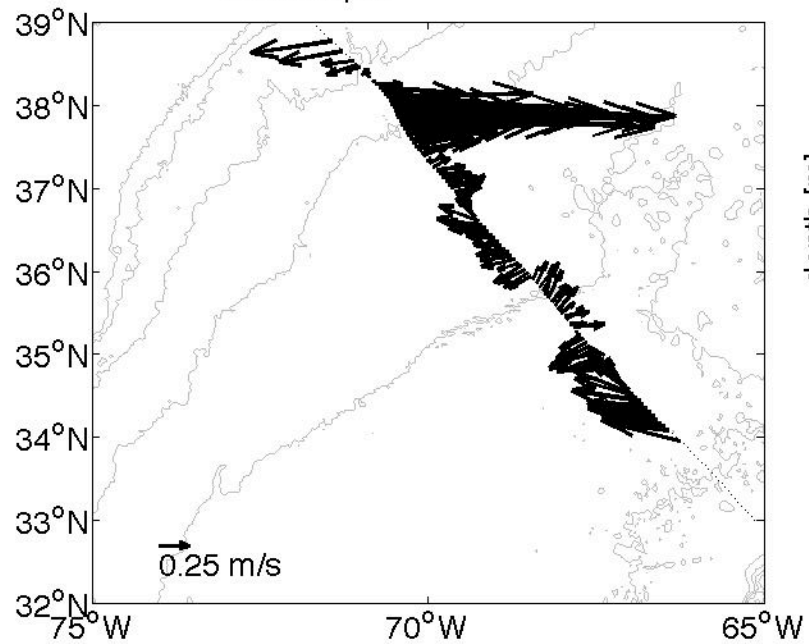

Voyage 1656 inbound
2012/05/29 to 2012/05/30
48 m depth