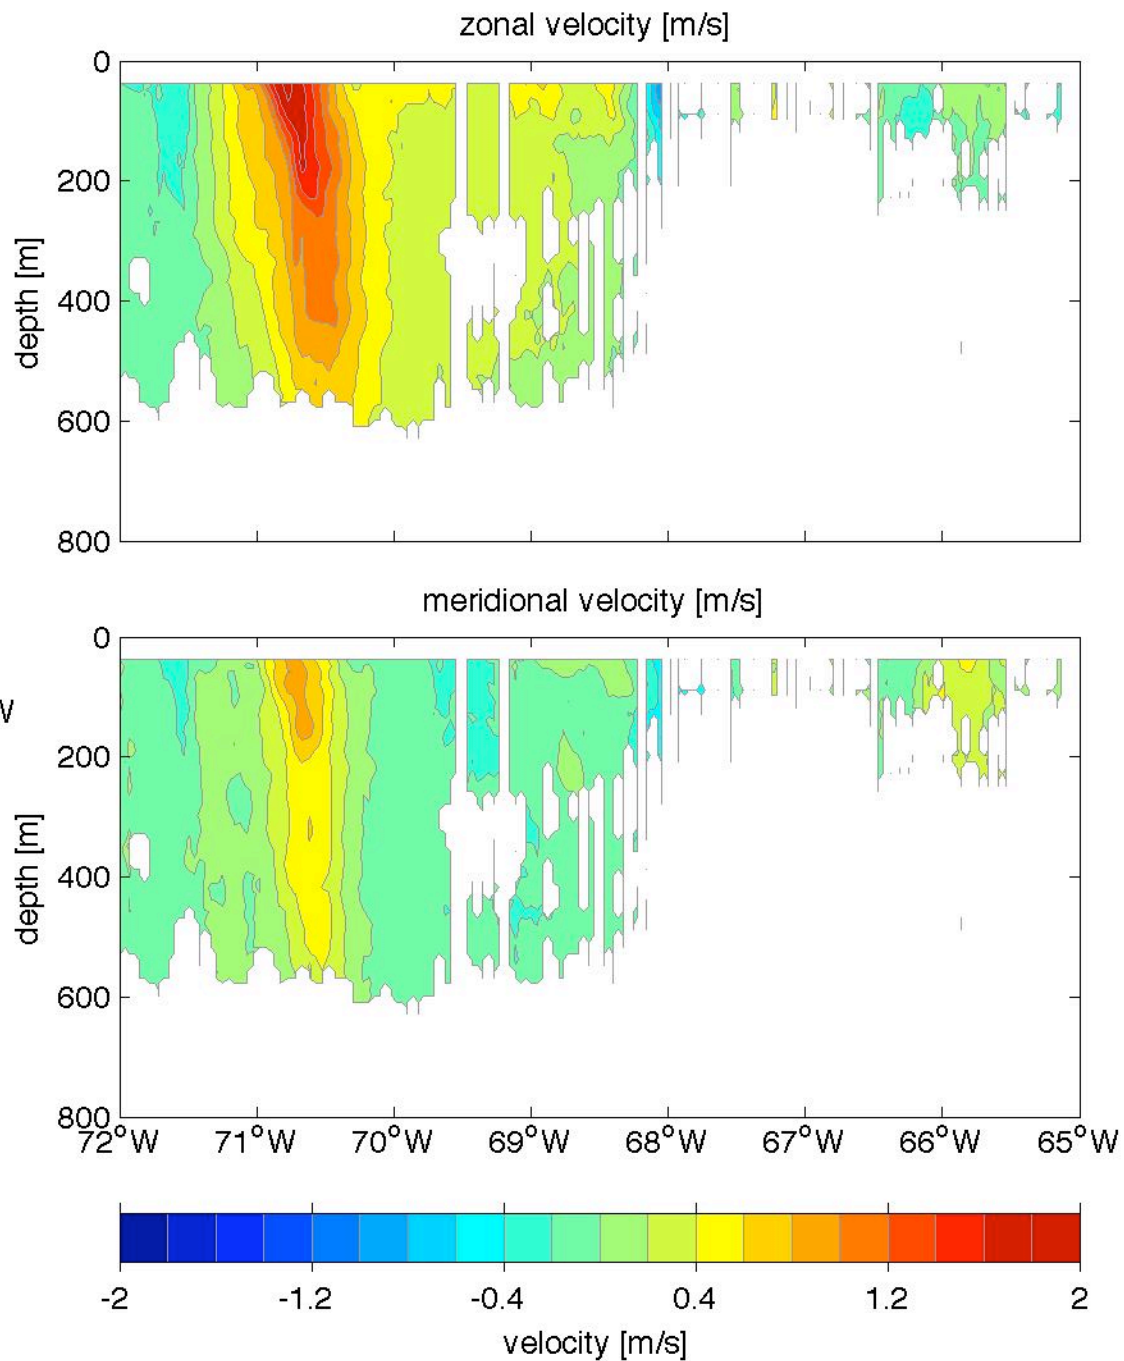

Voyage 1657 outbound  
2012/06/02 to 2012/06/03  
48 m depth

Voyage 1659 inbound  
2012/06/19 to 2012/06/21  
48 m depth

Voyage 1660 outbound  
2012/06/23 to 2012/06/24  
48 m depth

Voyage 1661 outbound  
2012/07/01 to 2012/07/02  
48 m depth

Voyage 1662 inbound  
2012/07/10 to 2012/07/12  
48 m depth

Voyage 1663 inbound  
2012/07/17 to 2012/07/19  
48 m depth

Voyage 1663 outbound  
2012/07/14 to 2012/07/15  
48 m depth

Voyage 1664 outbound  
2012/07/21 to 2012/07/22  
48 m depth