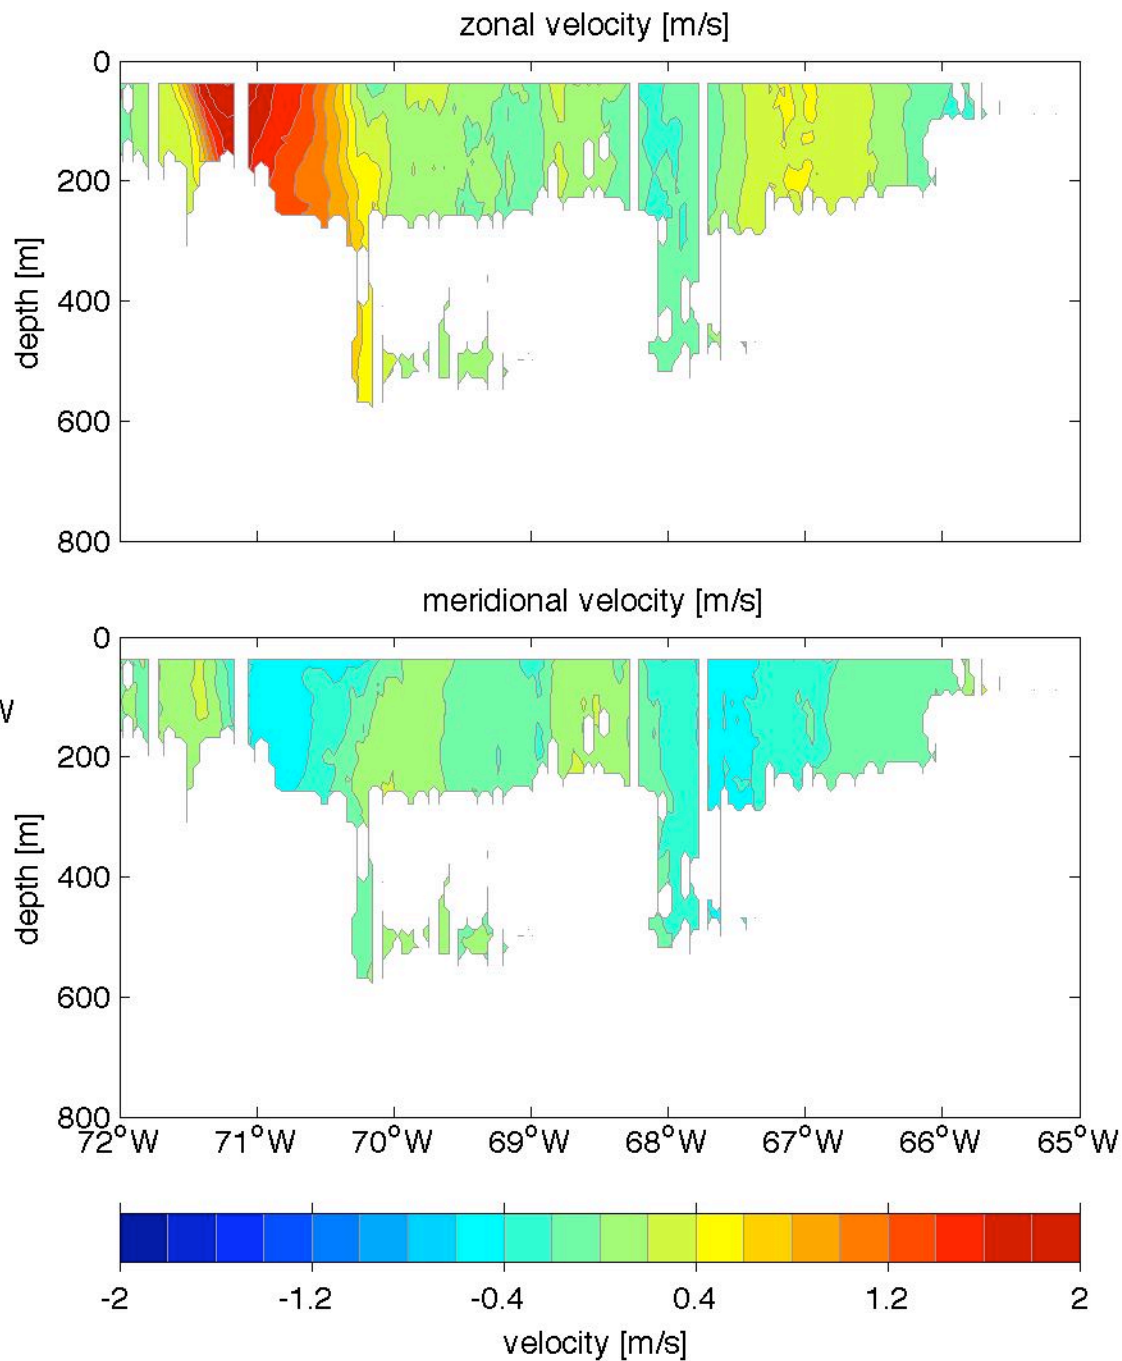

Voyage 1654 inbound  
2012/05/15 to 2012/05/17  
48 m depth

Voyage 1656 inbound  
2012/05/29 to 2012/05/30  
48 m depth

Voyage 1656 outbound  
2012/05/26 to 2012/05/27  
48 m depth

Voyage 1657 inbound  
2012/06/06 to 2012/06/07  
48 m depth

Voyage 1657 outbound  
2012/06/02 to 2012/06/03  
48 m depth

Voyage 1659 inbound  
2012/06/19 to 2012/06/21  
48 m depth

Voyage 1660 outbound  
2012/06/23 to 2012/06/24  
48 m depth

Voyage 1661 outbound  
2012/07/01 to 2012/07/02  
48 m depth