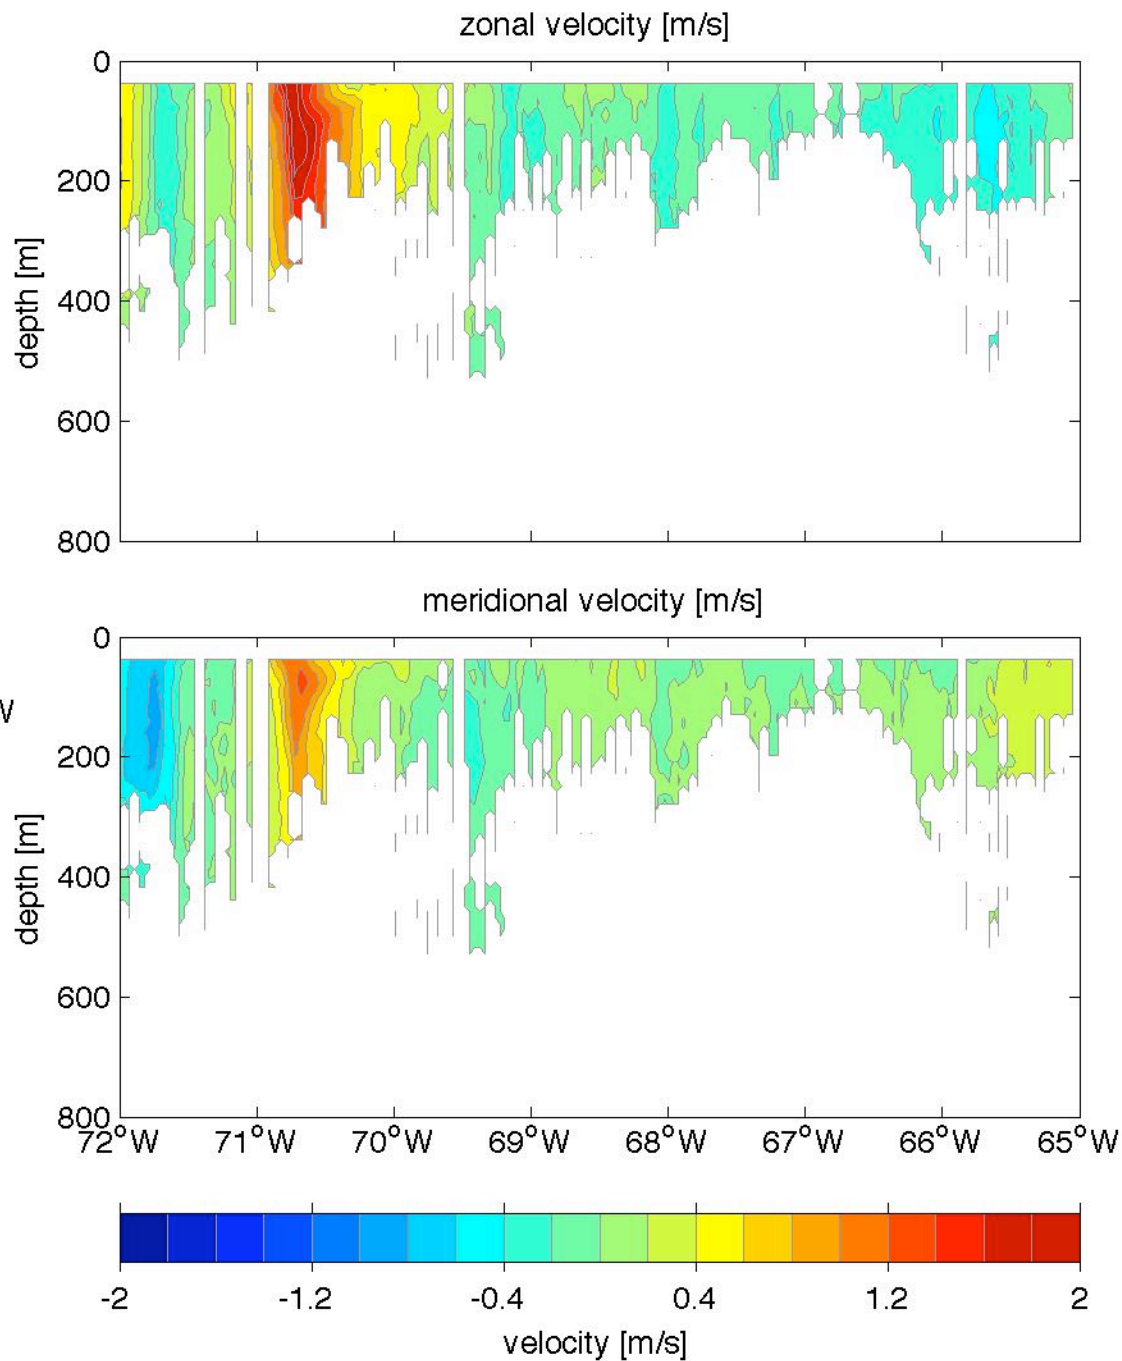

Voyage 1650 inbound  
2012/04/17 to 2012/04/19  
48 m depth

Voyage 1652 inbound  
2012/05/01 to 2012/05/02  
48 m depth

Voyage 1652 outbound  
2012/04/28 to 2012/04/29  
48 m depth

Voyage 1653 inbound  
2012/05/08 to 2012/05/10  
48 m depth

Voyage 1654 inbound  
2012/05/15 to 2012/05/17  
48 m depth

Voyage 1656 inbound  
2012/05/29 to 2012/05/30  
48 m depth

Voyage 1656 outbound  
2012/05/26 to 2012/05/27  
48 m depth

Voyage 1657 inbound  
2012/06/06 to 2012/06/07  
48 m depth

Voyage 1672 inbound  
2012/09/18 to 2012/09/20  
48 m depth

Voyage 1672 outbound  
2012/09/15 to 2012/09/16  
48 m depth

Voyage 1673 inbound  
2012/09/25 to 2012/09/27  
48 m depth

Voyage 1674 inbound  
2012/10/02 to 2012/10/04  
48 m depth

Voyage 1675 inbound  
2012/10/09 to 2012/10/11  
48 m depth

Voyage 1679 outbound  
2012/11/10 to 2012/11/12  
48 m depth

Voyage 1680 outbound  
2012/11/17 to 2012/11/19  
48 m depth

Voyage 1684 outbound  
2012/12/15 to 2012/12/17  
48 m depth