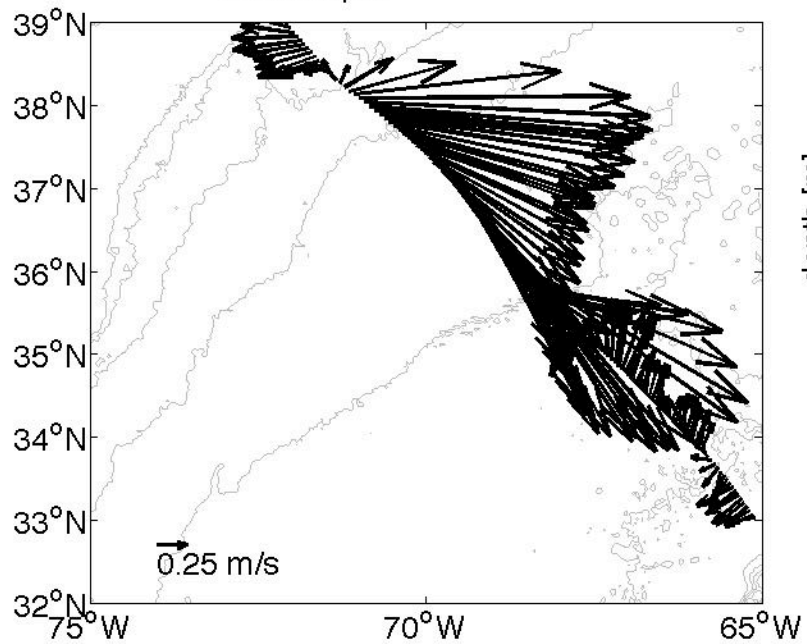

Voyage 1662 inbound  
2012/07/10 to 2012/07/12  
48 m depth

Voyage 1663 inbound  
2012/07/17 to 2012/07/19  
48 m depth

Voyage 1663 outbound  
2012/07/14 to 2012/07/15  
48 m depth

Voyage 1664 outbound  
2012/07/21 to 2012/07/22  
48 m depth

Voyage 1666 inbound  
2012/08/07 to 2012/08/09  
48 m depth

Voyage 1666 outbound  
2012/08/04 to 2012/08/05  
48 m depth

Voyage 1667 outbound  
2012/08/11 to 2012/08/12  
48 m depth

Voyage 1668 inbound  
2012/08/21 to 2012/08/23  
48 m depth