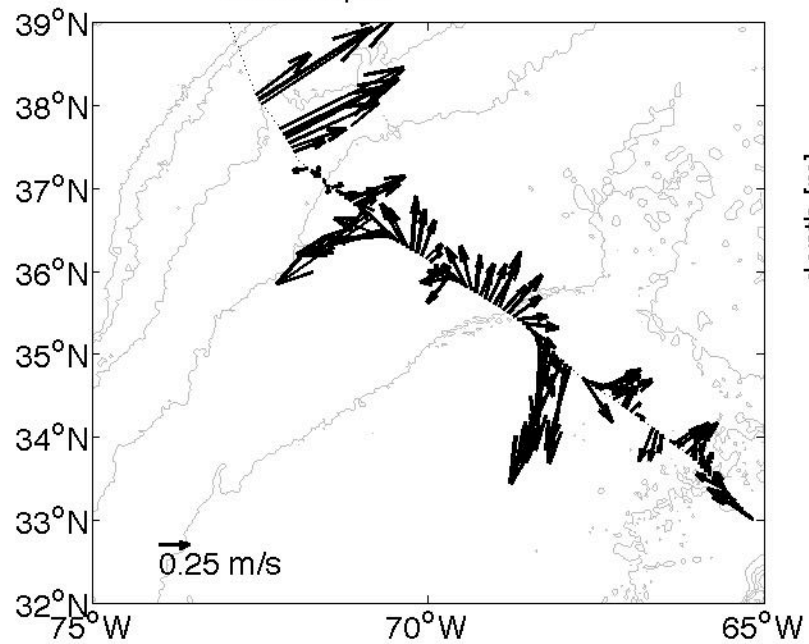

Voyage 1662 inbound  
2012/07/10 to 2012/07/12  
48 m depth

Voyage 1663 inbound  
2012/07/17 to 2012/07/19  
48 m depth

Voyage 1663 outbound  
2012/07/14 to 2012/07/15  
48 m depth

Voyage 1664 outbound  
2012/07/21 to 2012/07/22  
48 m depth