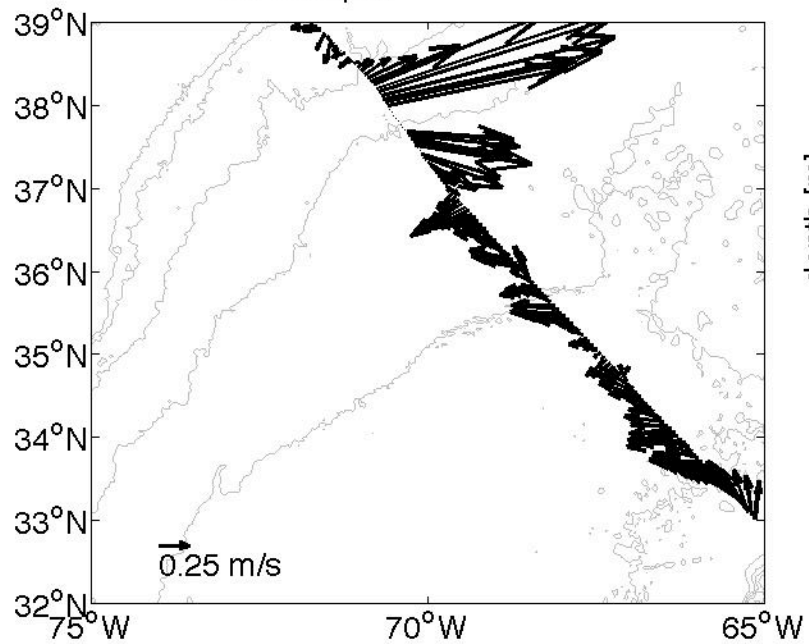

Voyage 1650 inbound  
2012/04/17 to 2012/04/19  
48 m depth

Voyage 1652 inbound  
2012/05/01 to 2012/05/02  
48 m depth

Voyage 1652 outbound  
2012/04/28 to 2012/04/29  
48 m depth

Voyage 1653 inbound  
2012/05/08 to 2012/05/10  
48 m depth