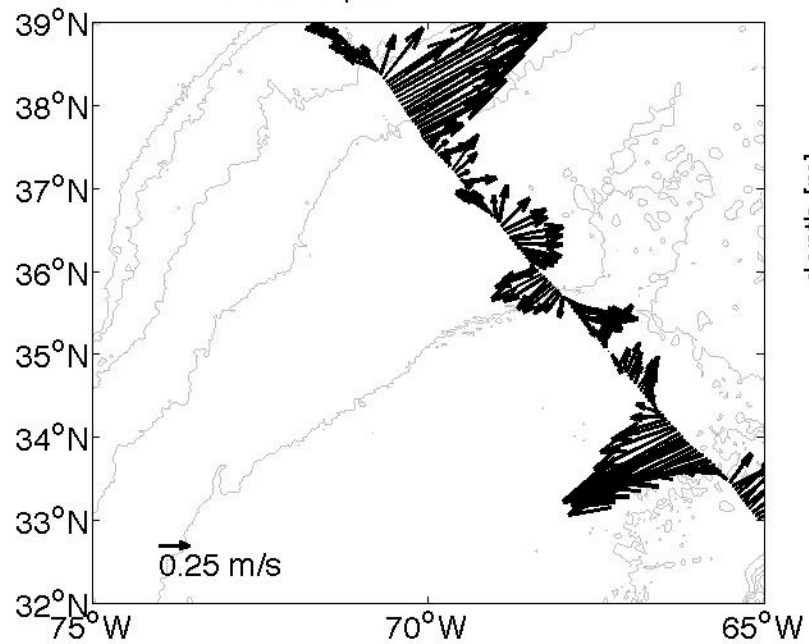

Voyage 1672 inbound  
2012/09/18 to 2012/09/20  
48 m depth

Voyage 1672 outbound  
2012/09/15 to 2012/09/16  
48 m depth

Voyage 1673 inbound  
2012/09/25 to 2012/09/27  
48 m depth

Voyage 1674 inbound  
2012/10/02 to 2012/10/04  
48 m depth

Voyage 1675 inbound  
2012/10/09 to 2012/10/11  
48 m depth

Voyage 1679 outbound  
2012/11/10 to 2012/11/12  
48 m depth

Voyage 1680 outbound  
2012/11/17 to 2012/11/19  
48 m depth

Voyage 1684 outbound  
2012/12/15 to 2012/12/17  
48 m depth