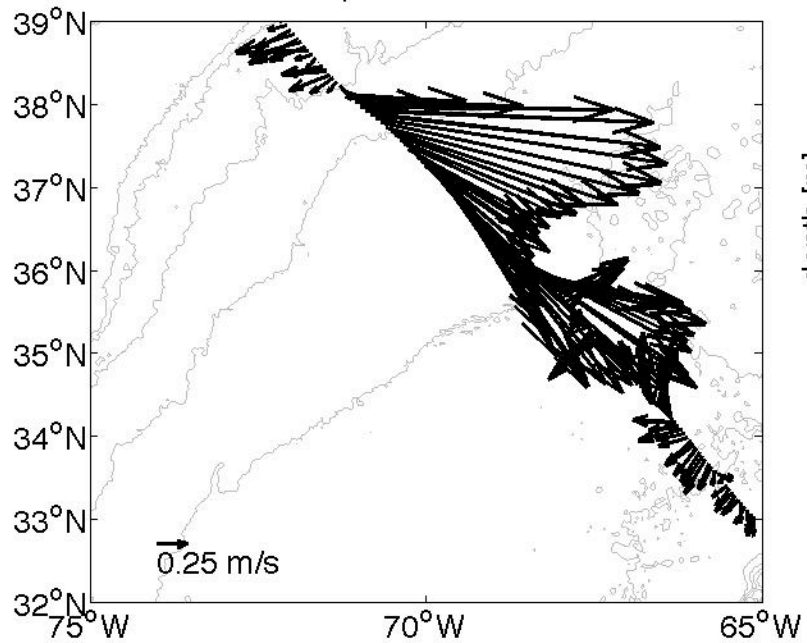

Voyage 1667 outbound
2012/08/11 to 2012/08/12
48 m depth