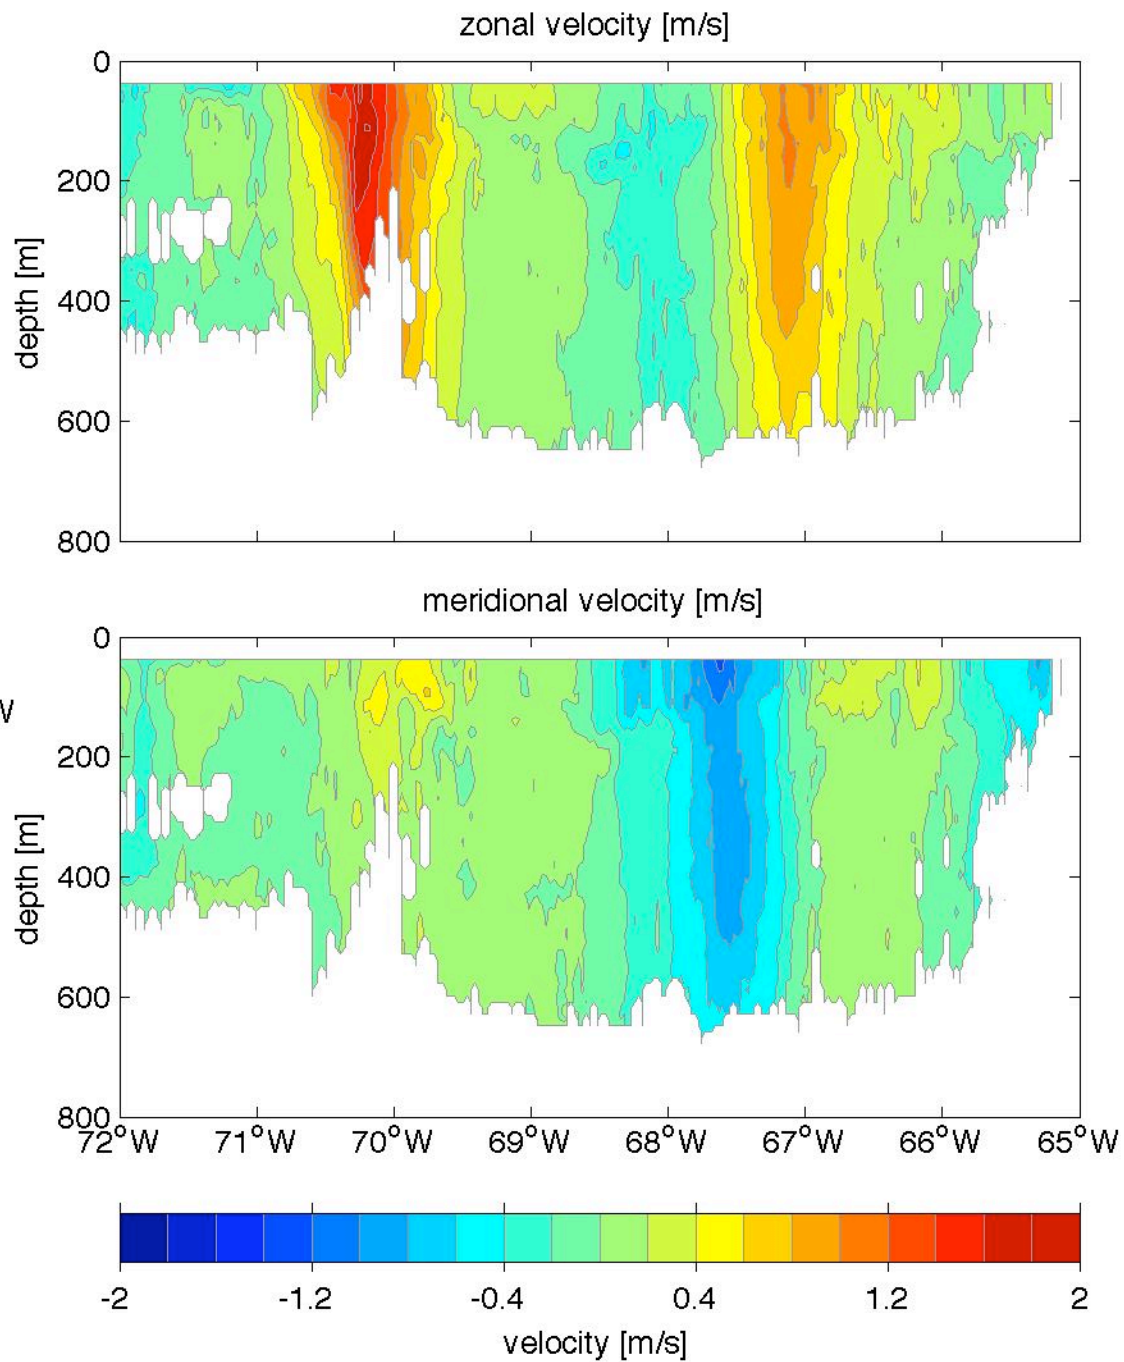

Voyage 1668 outbound  
2012/08/18 to 2012/08/19  
48 m depth

Voyage 1669 outbound  
2012/08/25 to 2012/08/26  
48 m depth

Voyage 1670 inbound  
2012/09/04 to 2012/09/06  
48 m depth

Voyage 1670 outbound  
2012/09/01 to 2012/09/02  
48 m depth

Voyage 1672 inbound  
2012/09/18 to 2012/09/20  
48 m depth

Voyage 1672 outbound  
2012/09/15 to 2012/09/16  
48 m depth

Voyage 1673 inbound  
2012/09/25 to 2012/09/27  
48 m depth

Voyage 1674 inbound  
2012/10/02 to 2012/10/04  
48 m depth

Voyage 1675 inbound  
2012/10/09 to 2012/10/11  
48 m depth

Voyage 1679 outbound  
2012/11/10 to 2012/11/12  
48 m depth

Voyage 1680 outbound  
2012/11/17 to 2012/11/19  
48 m depth

Voyage 1684 outbound  
2012/12/15 to 2012/12/17  
48 m depth