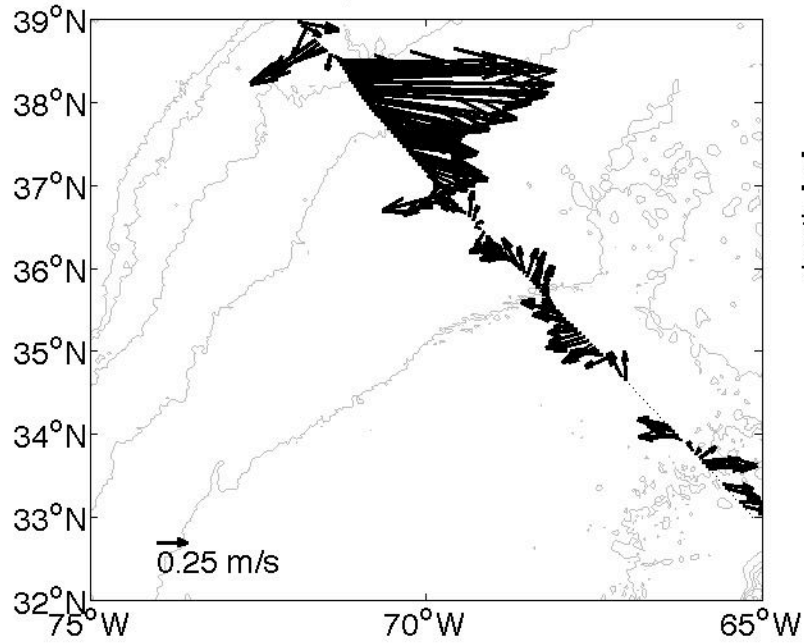

Voyage 1654 inbound  
2012/05/15 to 2012/05/17  
48 m depth

Voyage 1656 inbound  
2012/05/29 to 2012/05/30  
48 m depth

Voyage 1656 outbound  
2012/05/26 to 2012/05/27  
48 m depth

Voyage 1657 inbound  
2012/06/06 to 2012/06/07  
48 m depth