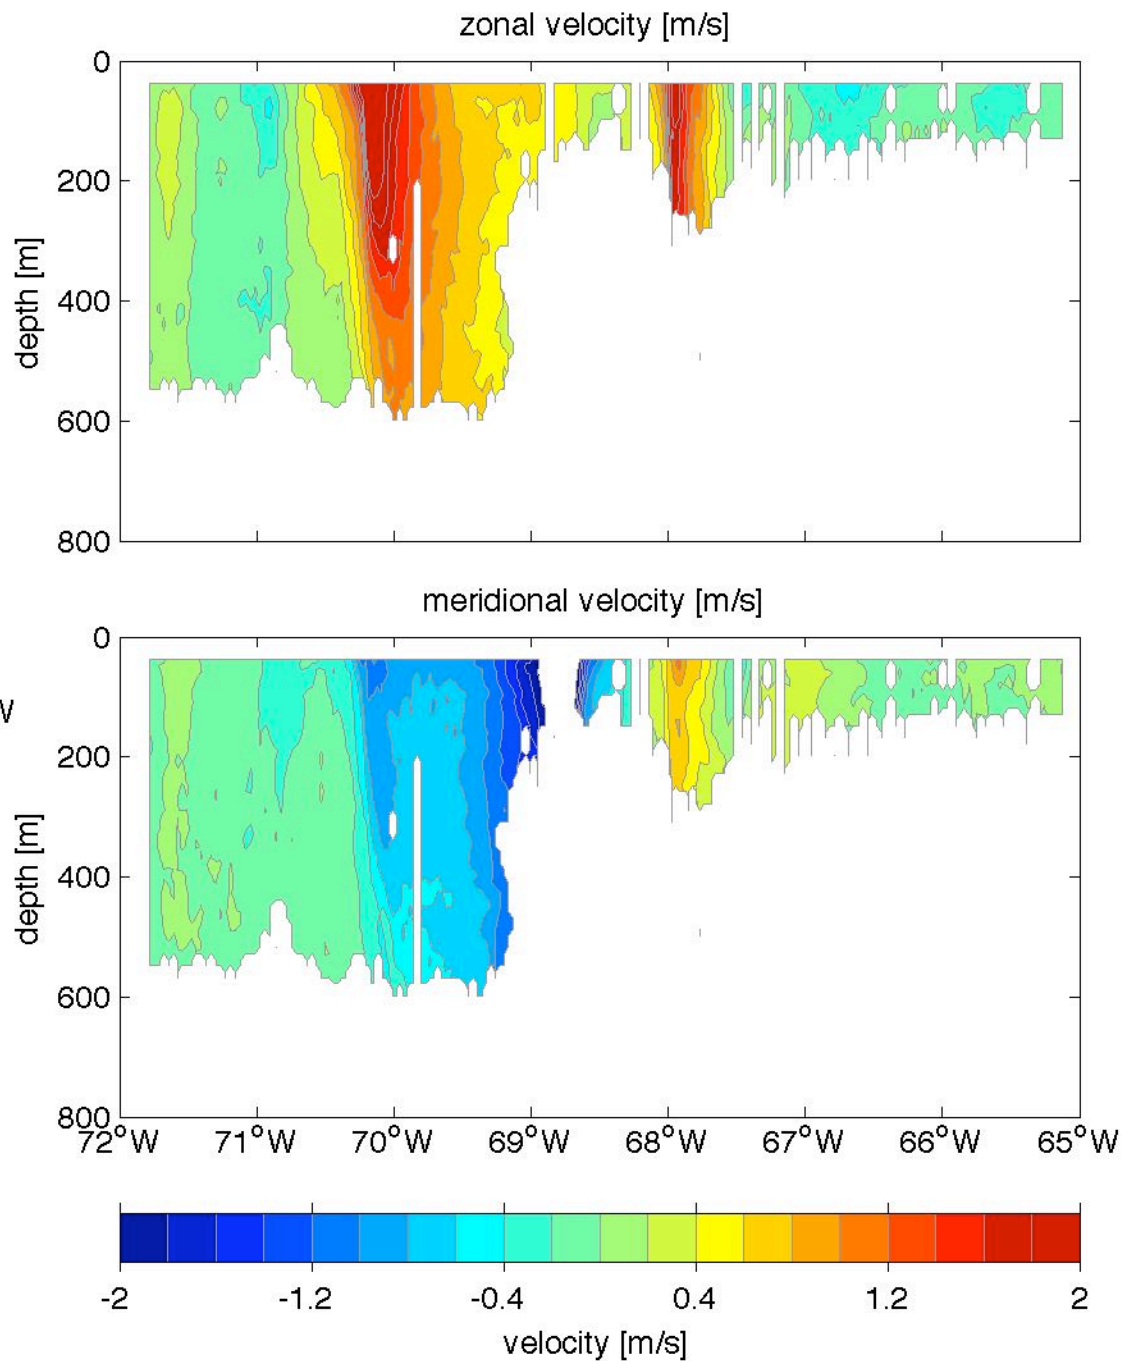

Voyage 1666 inbound  
2012/08/07 to 2012/08/09  
48 m depth

Voyage 1666 outbound  
2012/08/04 to 2012/08/05  
48 m depth

Voyage 1667 outbound  
2012/08/11 to 2012/08/12  
48 m depth

Voyage 1668 inbound  
2012/08/21 to 2012/08/23  
48 m depth

Voyage 1668 outbound  
2012/08/18 to 2012/08/19  
48 m depth

Voyage 1669 outbound  
2012/08/25 to 2012/08/26  
48 m depth

Voyage 1670 inbound  
2012/09/04 to 2012/09/06  
48 m depth

Voyage 1670 outbound  
2012/09/01 to 2012/09/02  
48 m depth