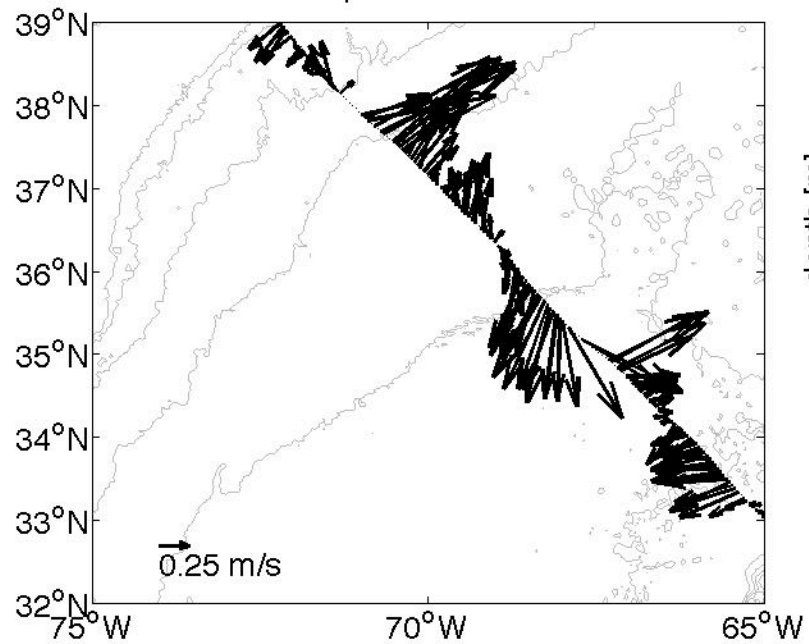

Voyage 1672 inbound  
2012/09/18 to 2012/09/20  
48 m depth

Voyage 1672 outbound  
2012/09/15 to 2012/09/16  
48 m depth

Voyage 1673 inbound  
2012/09/25 to 2012/09/27  
48 m depth

Voyage 1674 inbound  
2012/10/02 to 2012/10/04  
48 m depth

Voyage 1675 inbound  
2012/10/09 to 2012/10/11  
48 m depth

Voyage 1679 outbound  
2012/11/10 to 2012/11/12  
48 m depth

Voyage 1680 outbound  
2012/11/17 to 2012/11/19  
48 m depth

Voyage 1684 outbound  
2012/12/15 to 2012/12/17  
48 m depth