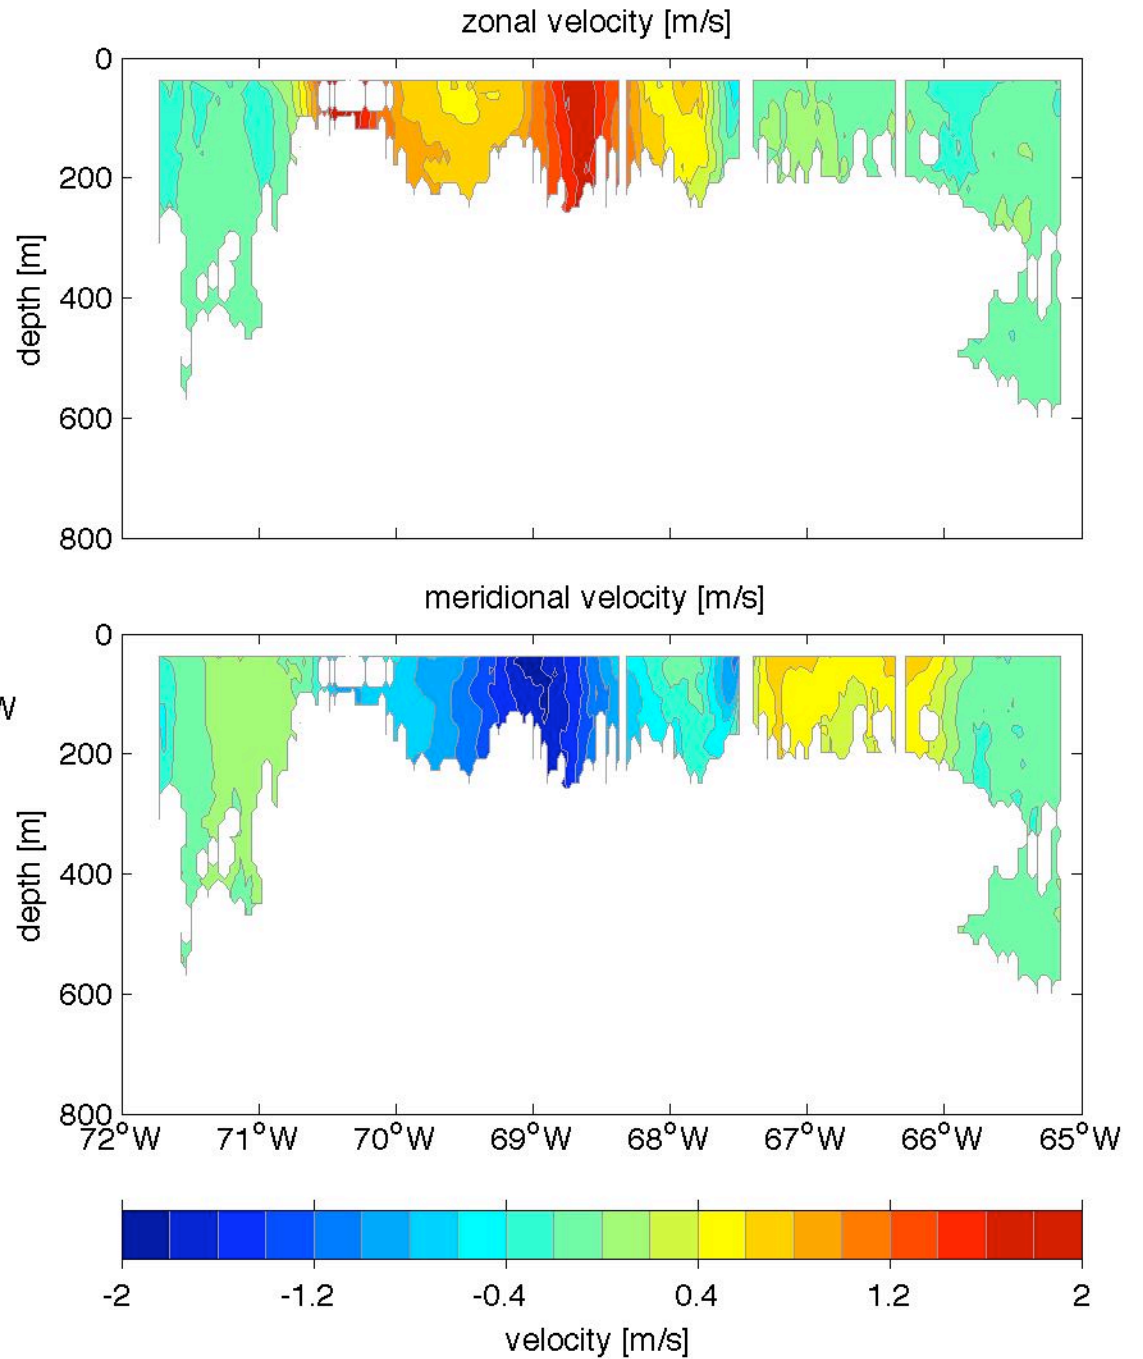

Voyage 1662 inbound  
2012/07/10 to 2012/07/12  
48 m depth

Voyage 1663 inbound  
2012/07/17 to 2012/07/19  
48 m depth

Voyage 1663 outbound  
2012/07/14 to 2012/07/15  
48 m depth

Voyage 1664 outbound  
2012/07/21 to 2012/07/22  
48 m depth

Voyage 1666 inbound  
2012/08/07 to 2012/08/09  
48 m depth

Voyage 1666 outbound  
2012/08/04 to 2012/08/05  
48 m depth

Voyage 1667 outbound  
2012/08/11 to 2012/08/12  
48 m depth

Voyage 1668 inbound  
2012/08/21 to 2012/08/23  
48 m depth