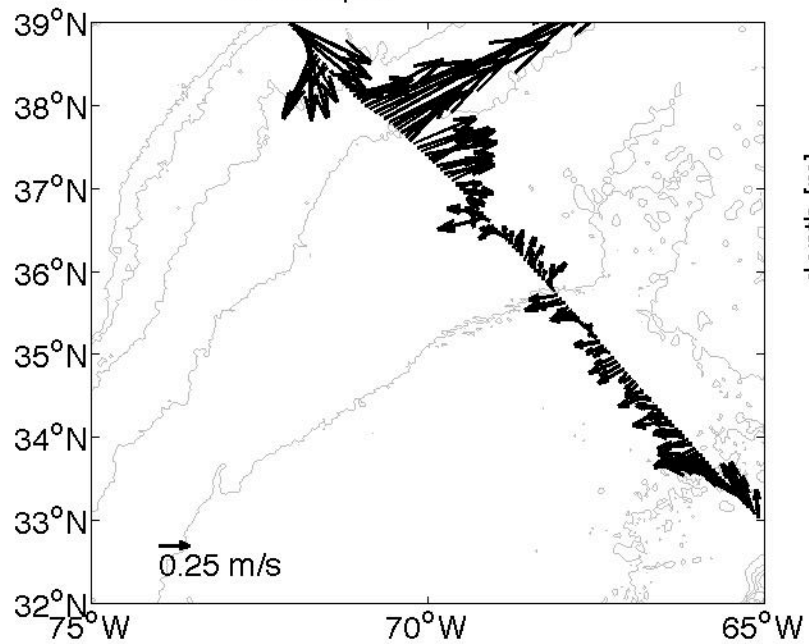

Voyage 1650 inbound  
2012/04/17 to 2012/04/19  
48 m depth

Voyage 1652 inbound  
2012/05/01 to 2012/05/02  
48 m depth

Voyage 1652 outbound  
2012/04/28 to 2012/04/29  
48 m depth

Voyage 1653 inbound  
2012/05/08 to 2012/05/10  
48 m depth