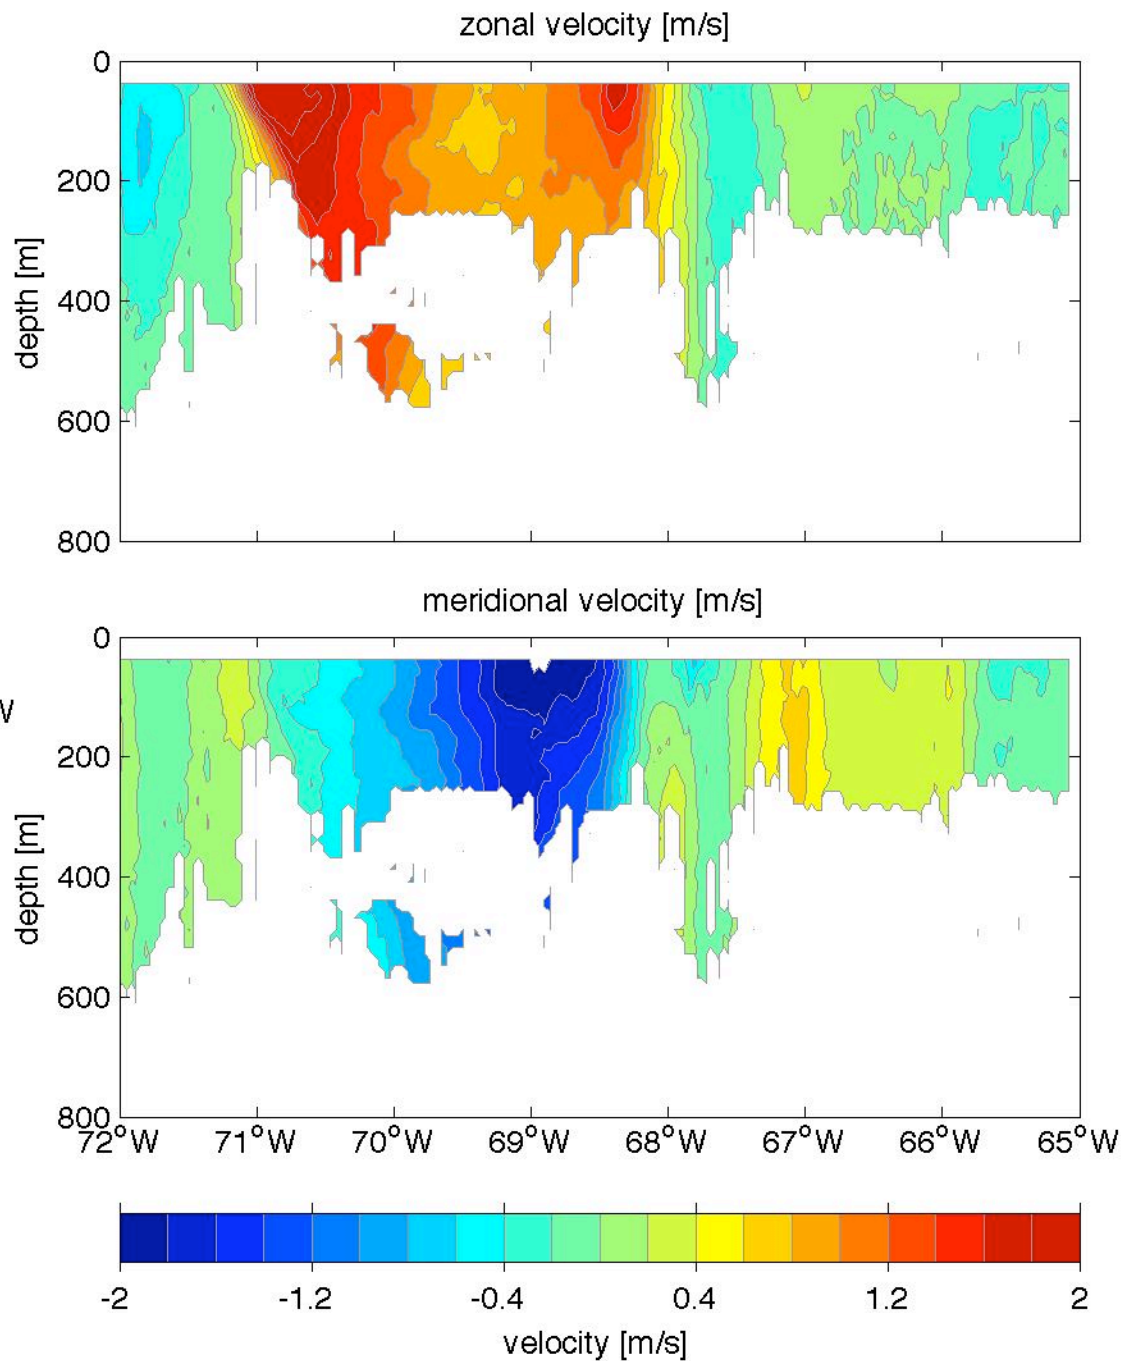

Voyage 1662 inbound  
2012/07/10 to 2012/07/12  
48 m depth

Voyage 1663 inbound  
2012/07/17 to 2012/07/19  
48 m depth

Voyage 1663 outbound  
2012/07/14 to 2012/07/15  
48 m depth

Voyage 1664 outbound  
2012/07/21 to 2012/07/22  
48 m depth

Voyage 1666 inbound  
2012/08/07 to 2012/08/09  
48 m depth

Voyage 1666 outbound  
2012/08/04 to 2012/08/05  
48 m depth

Voyage 1667 outbound  
2012/08/11 to 2012/08/12  
48 m depth

Voyage 1668 inbound  
2012/08/21 to 2012/08/23  
48 m depth