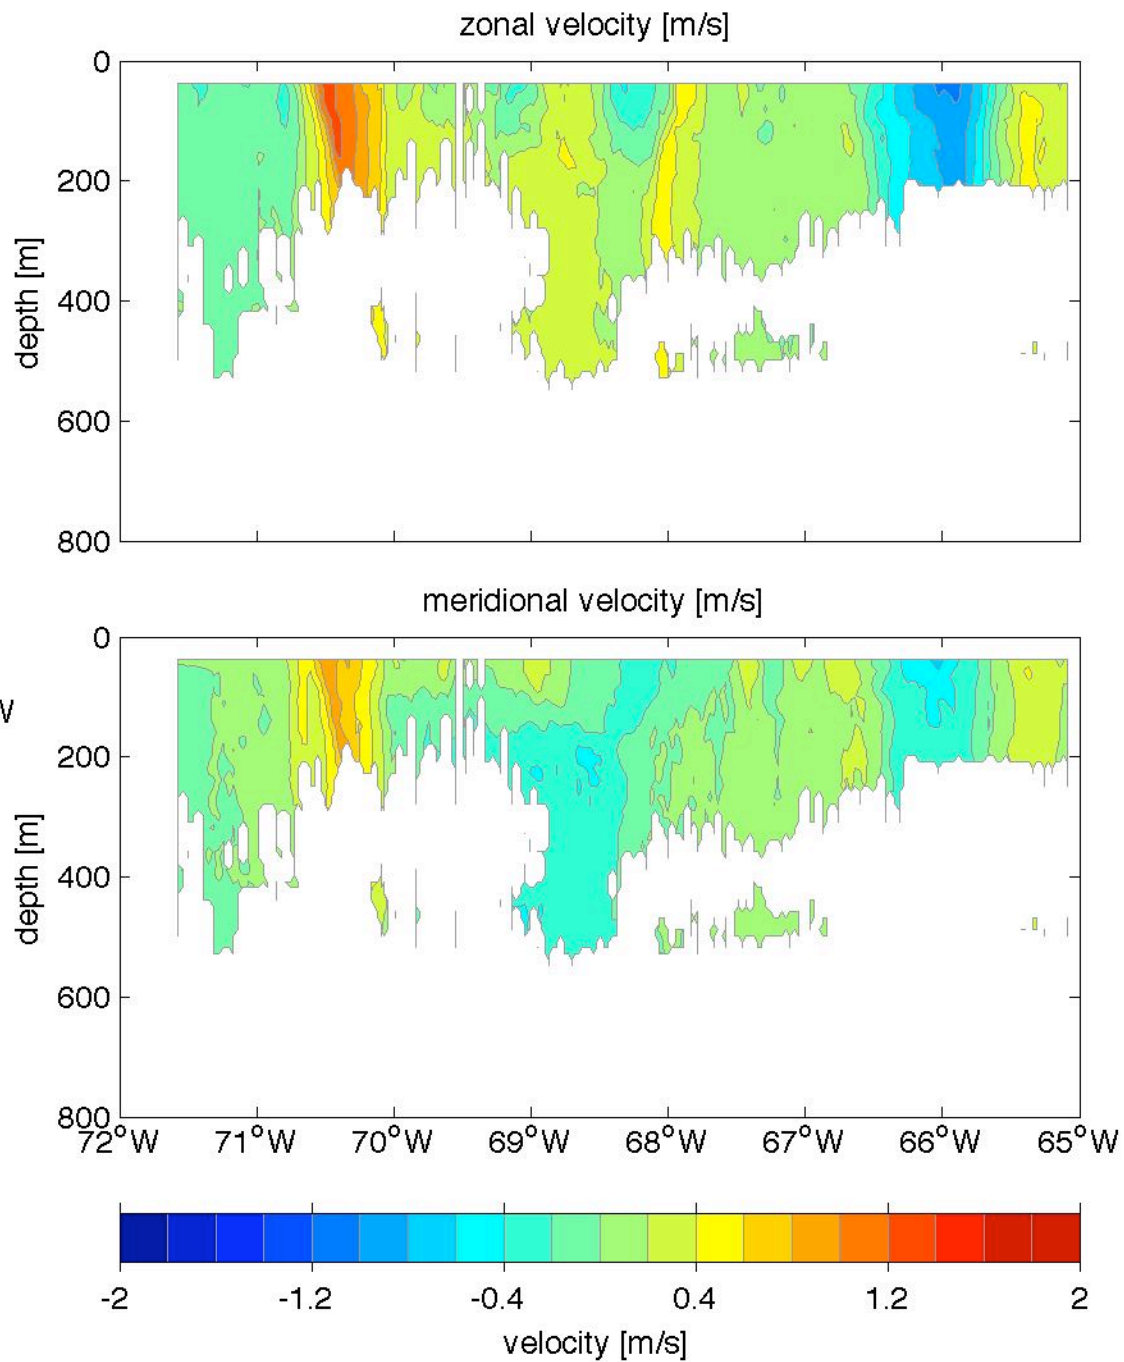

Voyage 1668 outbound  
2012/08/18 to 2012/08/19  
48 m depth

Voyage 1669 outbound  
2012/08/25 to 2012/08/26  
48 m depth

Voyage 1670 inbound  
2012/09/04 to 2012/09/06  
48 m depth

Voyage 1670 outbound  
2012/09/01 to 2012/09/02  
48 m depth

Voyage 1672 inbound  
2012/09/18 to 2012/09/20  
48 m depth

Voyage 1672 outbound  
2012/09/15 to 2012/09/16  
48 m depth

Voyage 1673 inbound  
2012/09/25 to 2012/09/27  
48 m depth

Voyage 1674 inbound  
2012/10/02 to 2012/10/04  
48 m depth

Voyage 1675 inbound  
2012/10/09 to 2012/10/11  
48 m depth

Voyage 1679 outbound  
2012/11/10 to 2012/11/12  
48 m depth

Voyage 1680 outbound  
2012/11/17 to 2012/11/19  
48 m depth

Voyage 1684 outbound  
2012/12/15 to 2012/12/17  
48 m depth