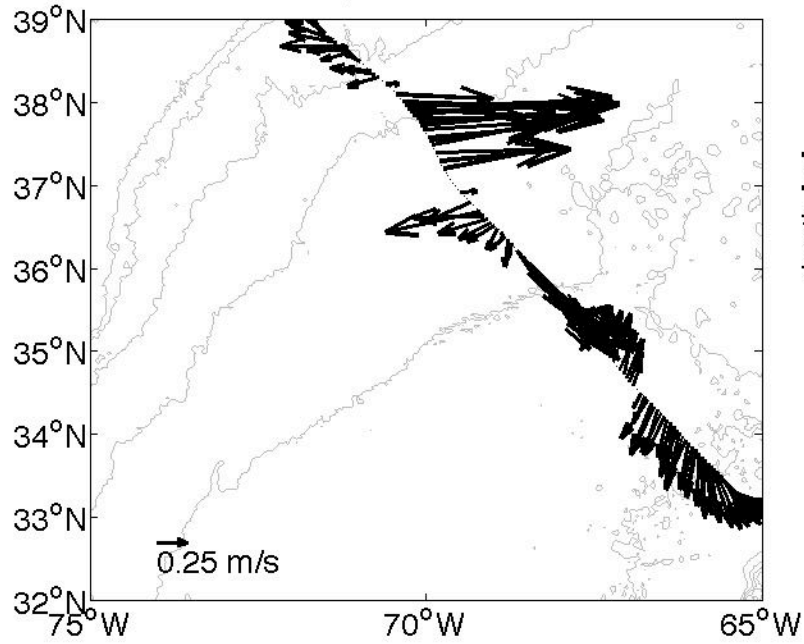

Voyage 1672 inbound
2012/09/18 to 2012/09/20
48 m depth