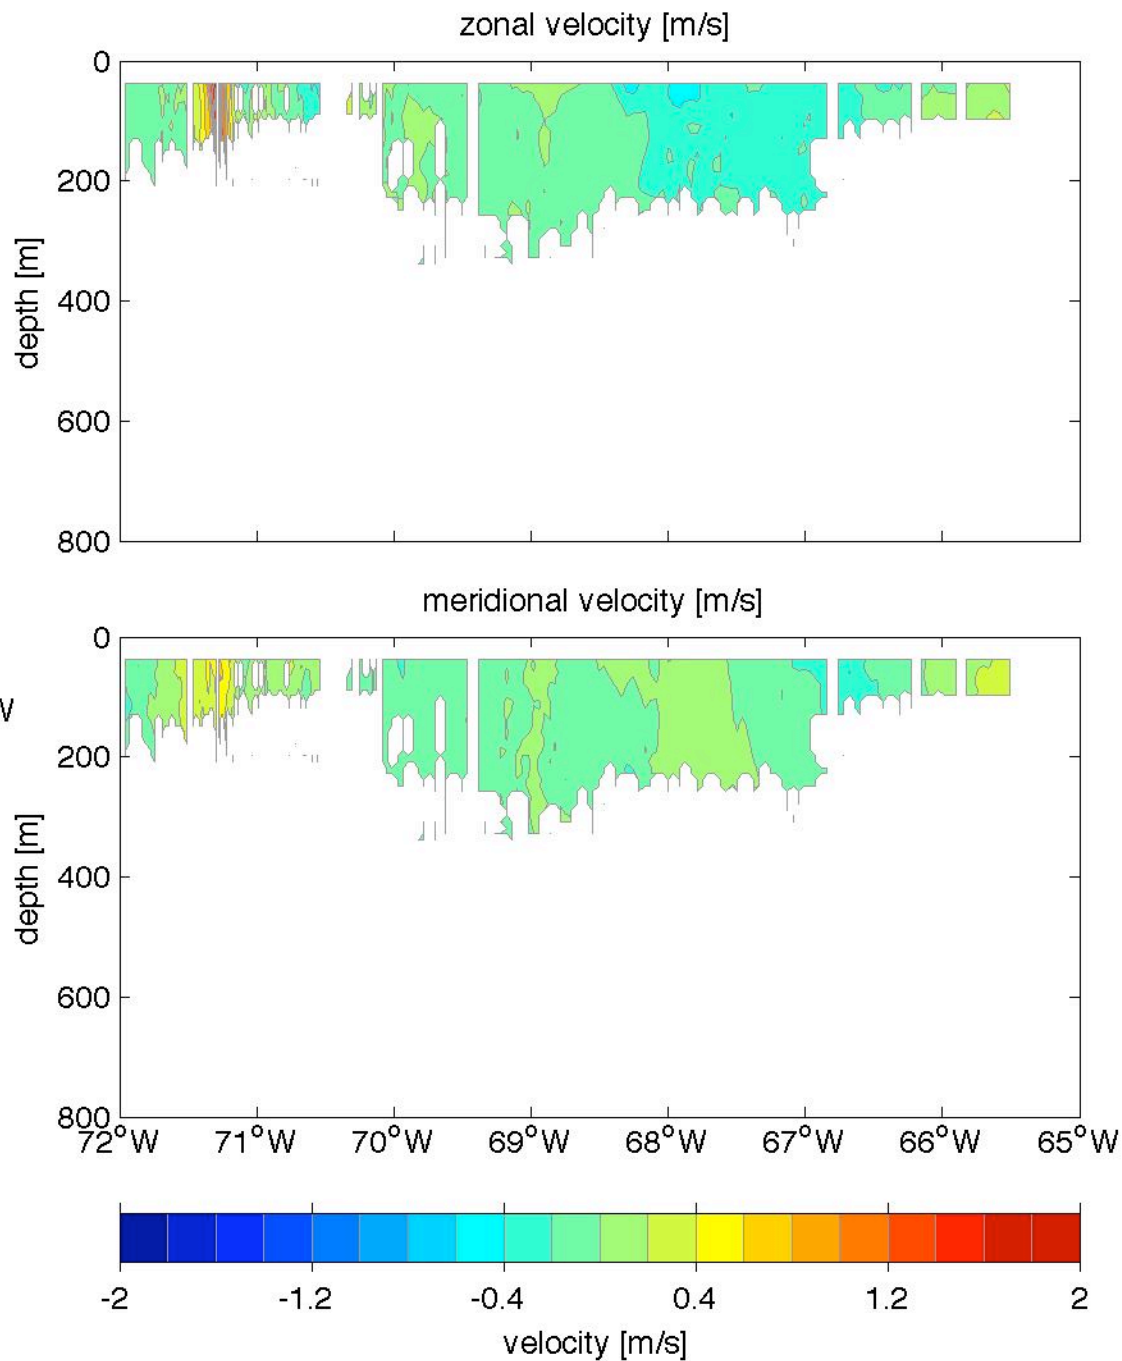

Voyage 1650 inbound  
2012/04/17 to 2012/04/19  
48 m depth

Voyage 1652 inbound  
2012/05/01 to 2012/05/02  
48 m depth

Voyage 1652 outbound  
2012/04/28 to 2012/04/29  
48 m depth

Voyage 1653 inbound  
2012/05/08 to 2012/05/10  
48 m depth

Voyage 1654 inbound  
2012/05/15 to 2012/05/17  
48 m depth

Voyage 1656 inbound  
2012/05/29 to 2012/05/30  
48 m depth

Voyage 1656 outbound  
2012/05/26 to 2012/05/27  
48 m depth

Voyage 1657 inbound  
2012/06/06 to 2012/06/07  
48 m depth

Voyage 1672 inbound  
2012/09/18 to 2012/09/20  
48 m depth

Voyage 1672 outbound  
2012/09/15 to 2012/09/16  
48 m depth

Voyage 1673 inbound  
2012/09/25 to 2012/09/27  
48 m depth

Voyage 1674 inbound  
2012/10/02 to 2012/10/04  
48 m depth

Voyage 1675 inbound  
2012/10/09 to 2012/10/11  
48 m depth

Voyage 1679 outbound  
2012/11/10 to 2012/11/12  
48 m depth

Voyage 1680 outbound  
2012/11/17 to 2012/11/19  
48 m depth

Voyage 1684 outbound  
2012/12/15 to 2012/12/17  
48 m depth