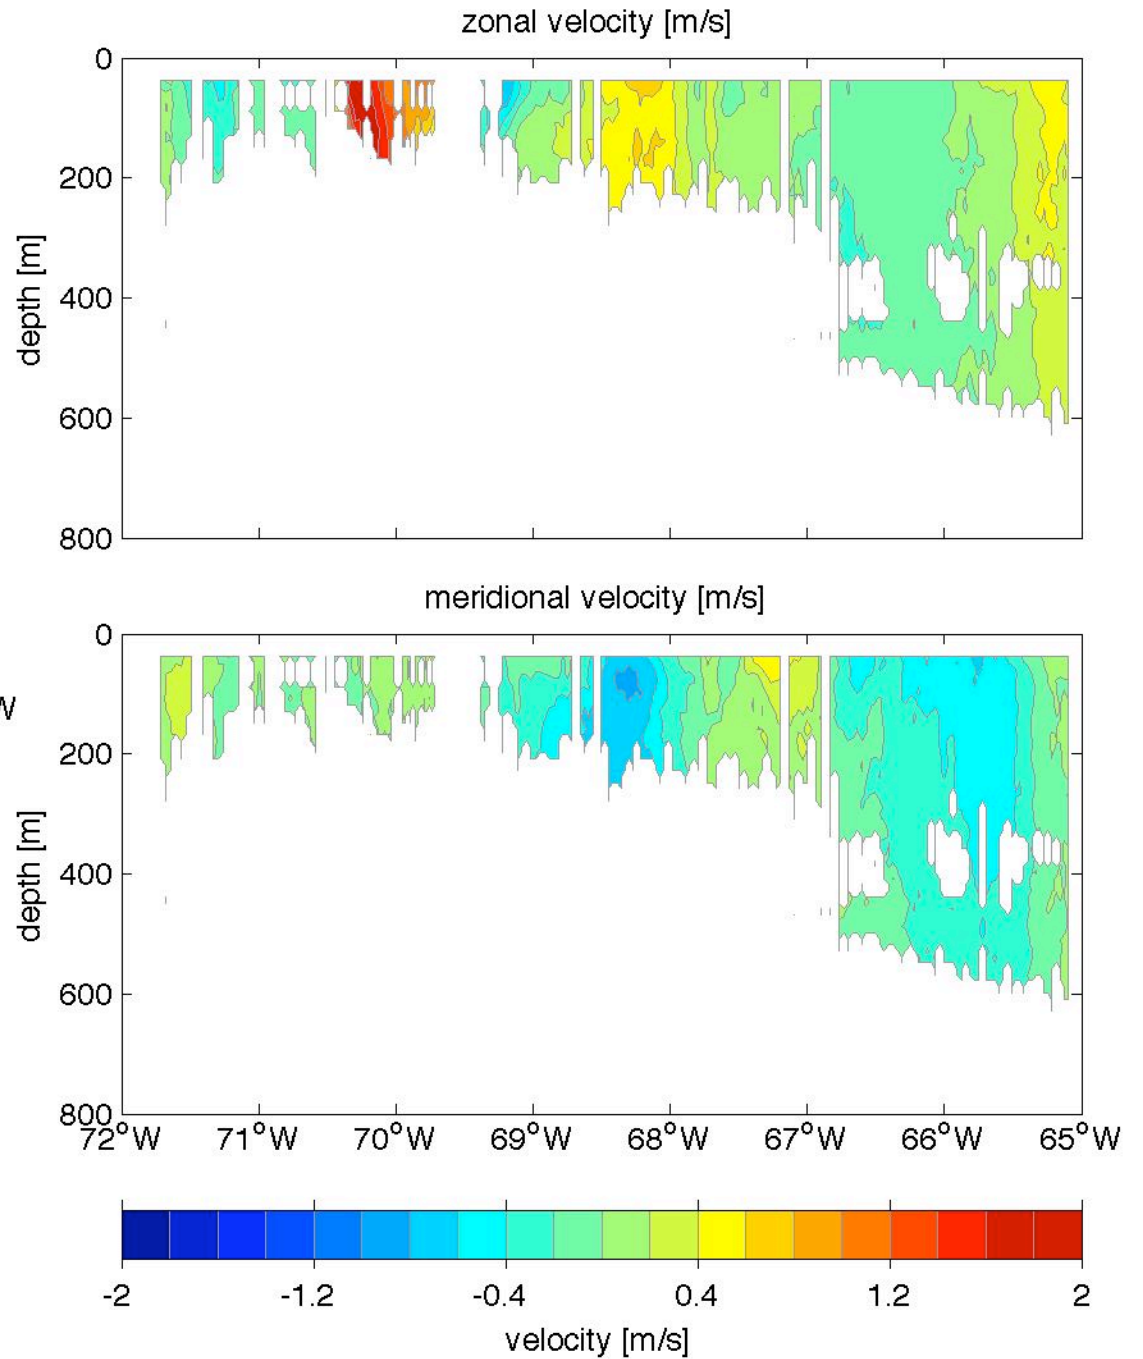

Voyage 1668 outbound  
2012/08/18 to 2012/08/19  
48 m depth

Voyage 1669 outbound  
2012/08/25 to 2012/08/26  
48 m depth

Voyage 1670 inbound  
2012/09/04 to 2012/09/06  
48 m depth

Voyage 1670 outbound  
2012/09/01 to 2012/09/02  
48 m depth

Voyage 1672 inbound  
2012/09/18 to 2012/09/20  
48 m depth

Voyage 1672 outbound  
2012/09/15 to 2012/09/16  
48 m depth

Voyage 1673 inbound  
2012/09/25 to 2012/09/27  
48 m depth

Voyage 1674 inbound  
2012/10/02 to 2012/10/04  
48 m depth

Voyage 1675 inbound  
2012/10/09 to 2012/10/11  
48 m depth

Voyage 1679 outbound  
2012/11/10 to 2012/11/12  
48 m depth

Voyage 1680 outbound  
2012/11/17 to 2012/11/19  
48 m depth

Voyage 1684 outbound  
2012/12/15 to 2012/12/17  
48 m depth