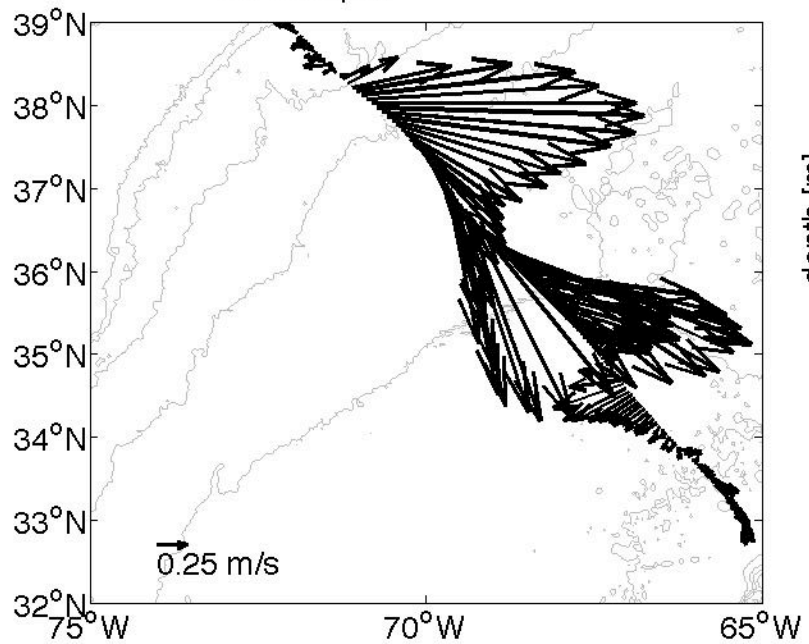

Voyage 1668 outbound  
2012/08/18 to 2012/08/19  
48 m depth

Voyage 1669 outbound  
2012/08/25 to 2012/08/26  
48 m depth

Voyage 1670 inbound  
2012/09/04 to 2012/09/06  
48 m depth

Voyage 1670 outbound  
2012/09/01 to 2012/09/02  
48 m depth