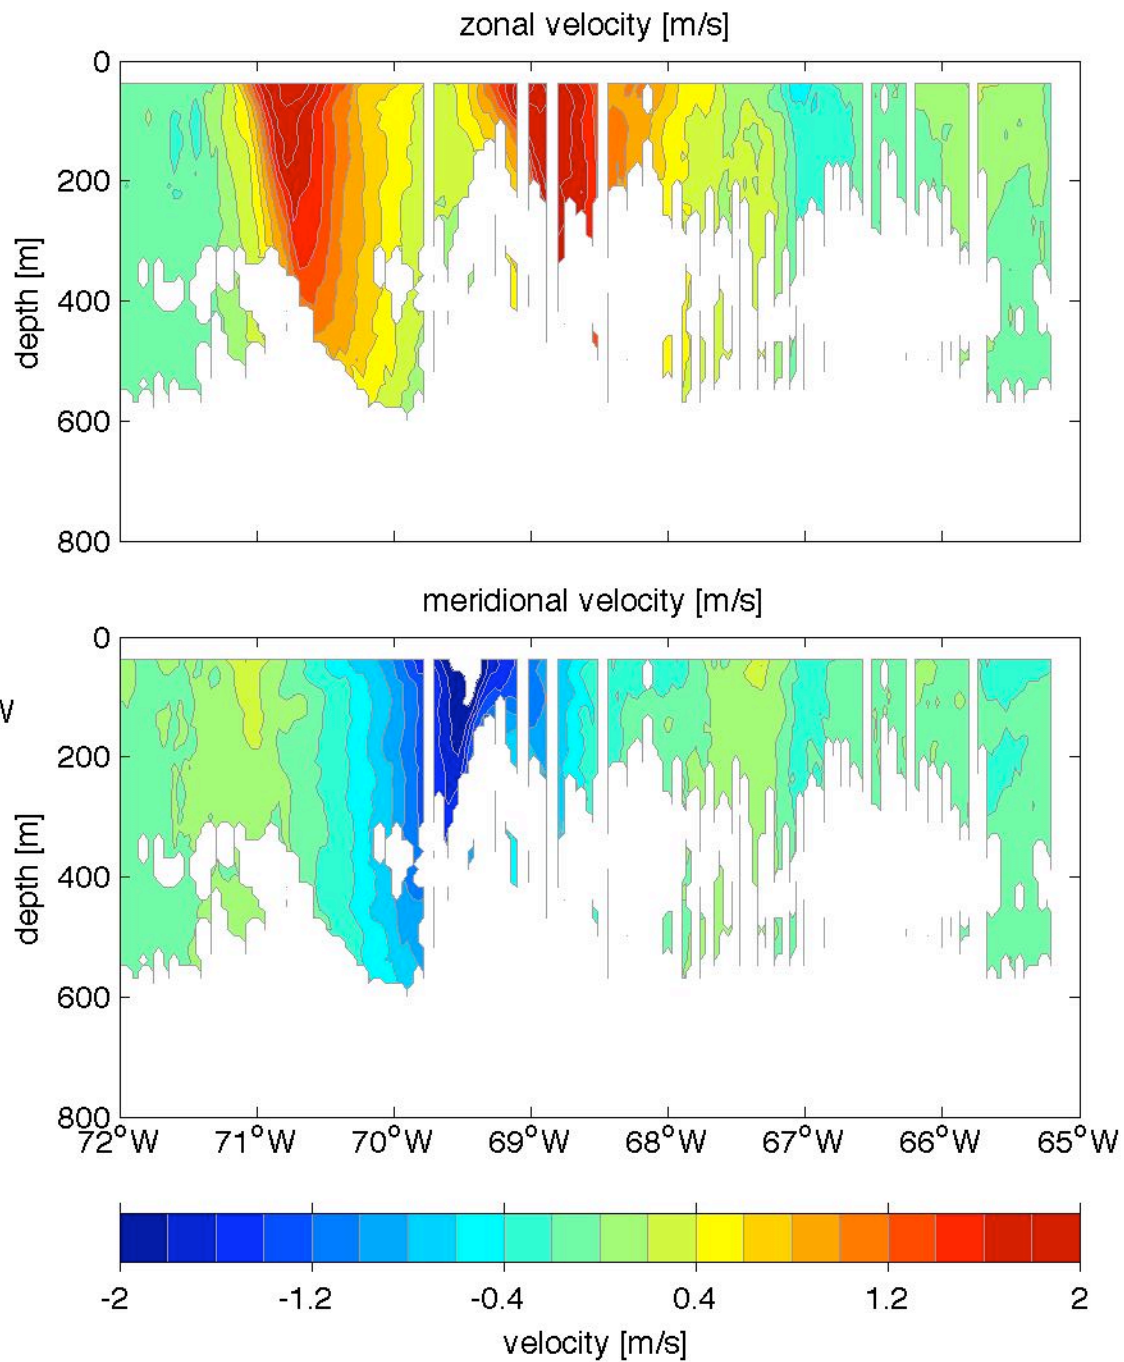

Voyage 1666 inbound  
2012/08/07 to 2012/08/09  
48 m depth

Voyage 1666 outbound  
2012/08/04 to 2012/08/05  
48 m depth

Voyage 1667 outbound  
2012/08/11 to 2012/08/12  
48 m depth

Voyage 1668 inbound  
2012/08/21 to 2012/08/23  
48 m depth

Voyage 1668 outbound  
2012/08/18 to 2012/08/19  
48 m depth

Voyage 1669 outbound  
2012/08/25 to 2012/08/26  
48 m depth

Voyage 1670 inbound  
2012/09/04 to 2012/09/06  
48 m depth

Voyage 1670 outbound  
2012/09/01 to 2012/09/02  
48 m depth

Voyage 1672 inbound  
2012/09/18 to 2012/09/20  
48 m depth

Voyage 1672 outbound  
2012/09/15 to 2012/09/16  
48 m depth

Voyage 1673 inbound  
2012/09/25 to 2012/09/27  
48 m depth

Voyage 1674 inbound  
2012/10/02 to 2012/10/04  
48 m depth

Voyage 1675 inbound  
2012/10/09 to 2012/10/11  
48 m depth

Voyage 1679 outbound  
2012/11/10 to 2012/11/12  
48 m depth

Voyage 1680 outbound  
2012/11/17 to 2012/11/19  
48 m depth

Voyage 1684 outbound  
2012/12/15 to 2012/12/17  
48 m depth