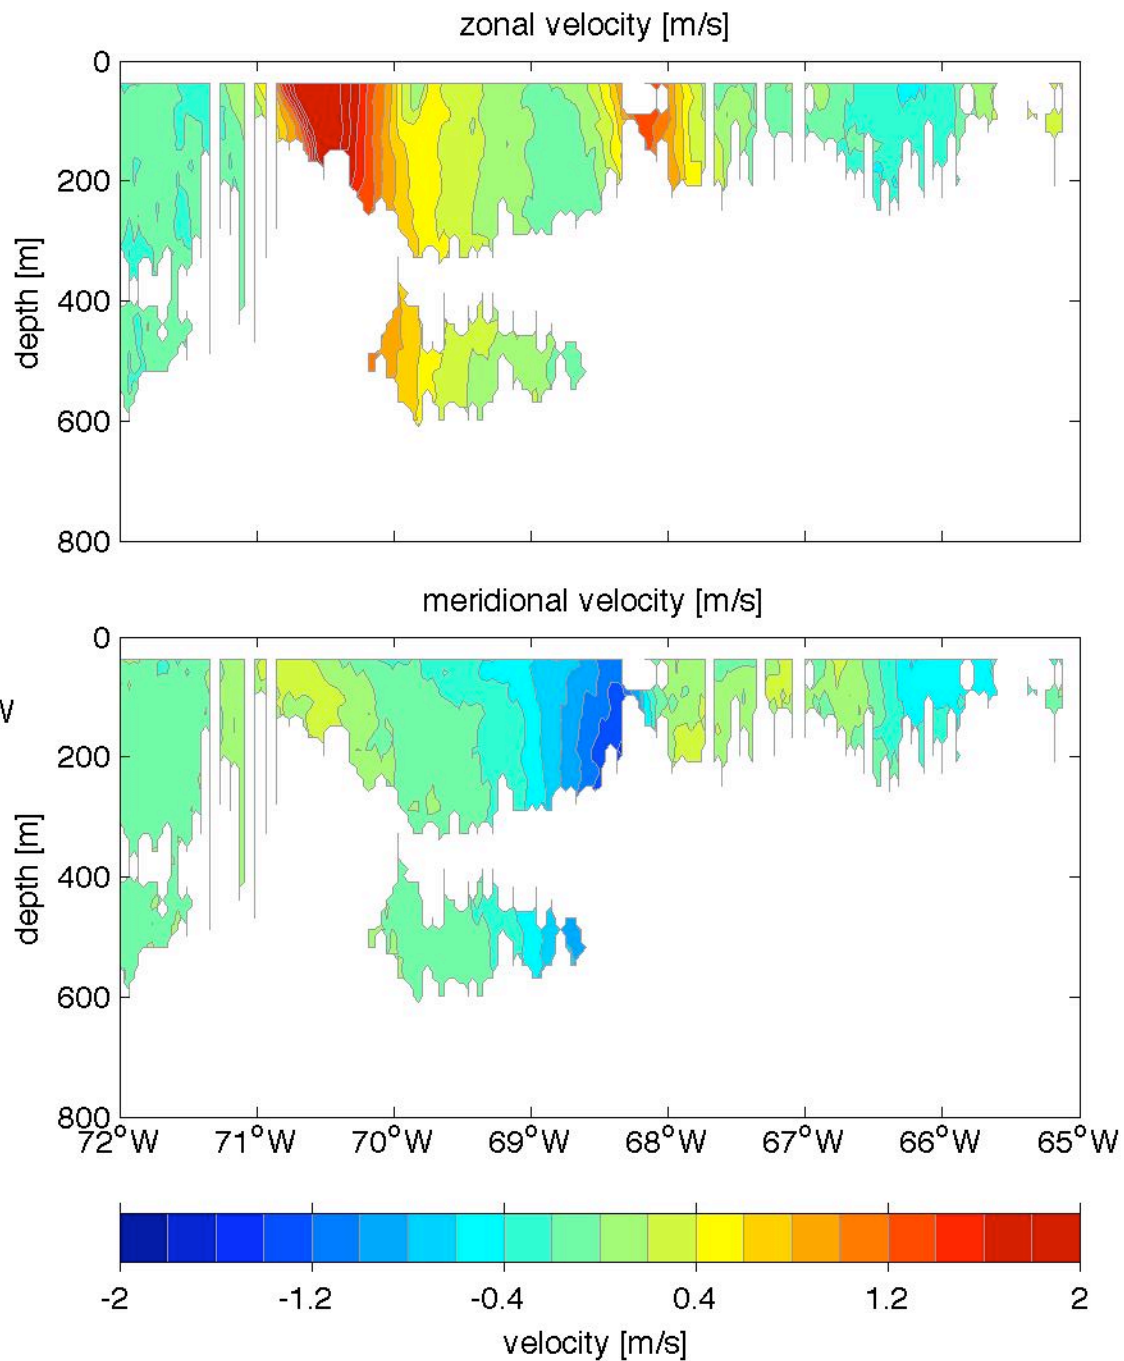

Voyage 1666 inbound  
2012/08/07 to 2012/08/09  
48 m depth

Voyage 1666 outbound  
2012/08/04 to 2012/08/05  
48 m depth

Voyage 1667 outbound  
2012/08/11 to 2012/08/12  
48 m depth

Voyage 1668 inbound  
2012/08/21 to 2012/08/23  
48 m depth

Voyage 1668 outbound  
2012/08/18 to 2012/08/19  
48 m depth

Voyage 1669 outbound  
2012/08/25 to 2012/08/26  
48 m depth

Voyage 1670 inbound  
2012/09/04 to 2012/09/06  
48 m depth

Voyage 1670 outbound  
2012/09/01 to 2012/09/02  
48 m depth

Voyage 1672 inbound  
2012/09/18 to 2012/09/20  
48 m depth

Voyage 1672 outbound  
2012/09/15 to 2012/09/16  
48 m depth

Voyage 1673 inbound  
2012/09/25 to 2012/09/27  
48 m depth

Voyage 1674 inbound  
2012/10/02 to 2012/10/04  
48 m depth

Voyage 1675 inbound  
2012/10/09 to 2012/10/11  
48 m depth

Voyage 1679 outbound  
2012/11/10 to 2012/11/12  
48 m depth

Voyage 1680 outbound  
2012/11/17 to 2012/11/19  
48 m depth

Voyage 1684 outbound  
2012/12/15 to 2012/12/17  
48 m depth