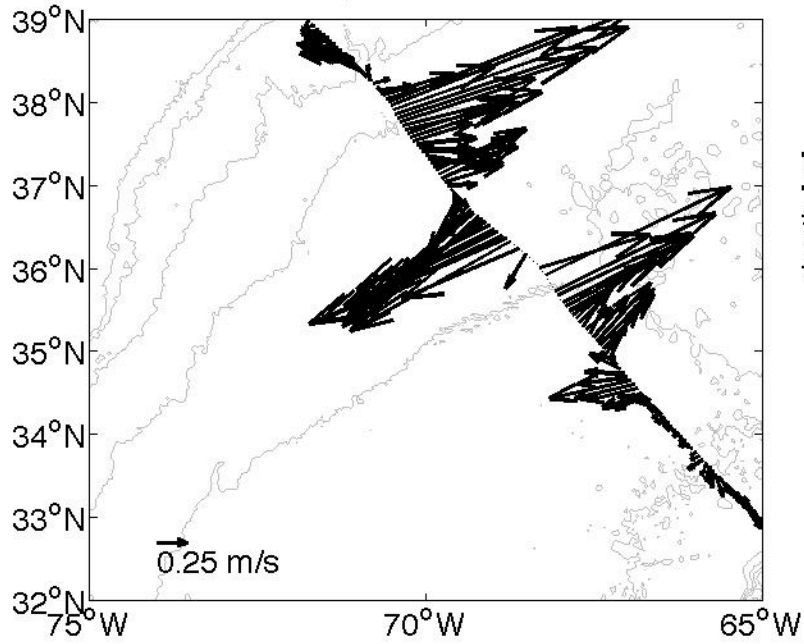

Voyage 1670 inbound
2012/09/04 to 2012/09/06
48 m depth