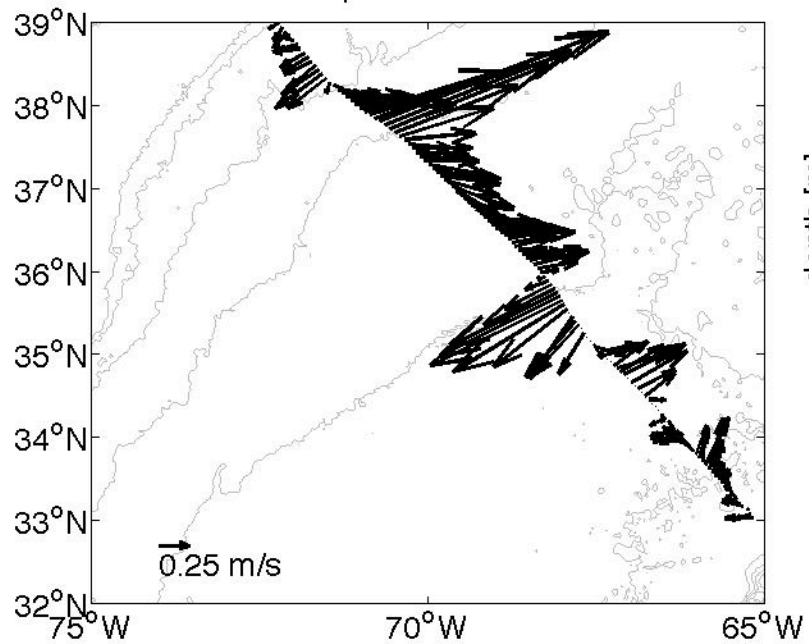

Voyage 1663 outbound
2012/07/14 to 2012/07/15
48 m depth