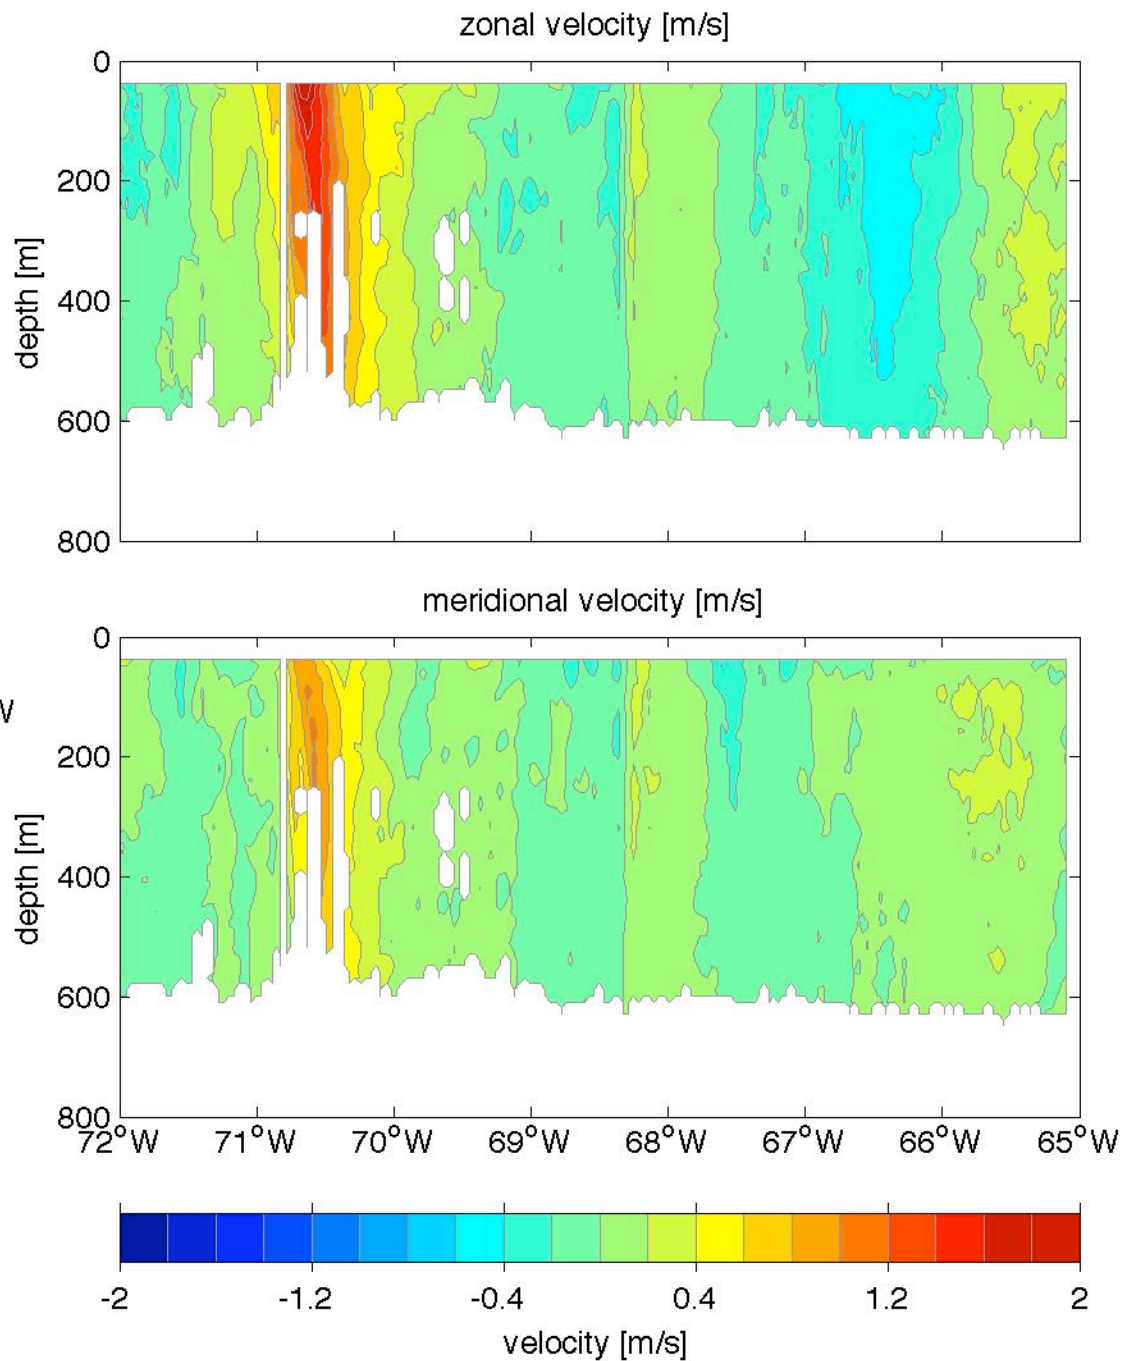

Voyage 1650 inbound  
2012/04/17 to 2012/04/19  
48 m depth

Voyage 1652 inbound  
2012/05/01 to 2012/05/02  
48 m depth

Voyage 1652 outbound  
2012/04/28 to 2012/04/29  
48 m depth

Voyage 1653 inbound  
2012/05/08 to 2012/05/10  
48 m depth

Voyage 1654 inbound  
2012/05/15 to 2012/05/17  
48 m depth

Voyage 1656 inbound  
2012/05/29 to 2012/05/30  
48 m depth

Voyage 1656 outbound  
2012/05/26 to 2012/05/27  
48 m depth

Voyage 1657 inbound  
2012/06/06 to 2012/06/07  
48 m depth

Voyage 1672 inbound  
2012/09/18 to 2012/09/20  
48 m depth

Voyage 1672 outbound  
2012/09/15 to 2012/09/16  
48 m depth

Voyage 1673 inbound  
2012/09/25 to 2012/09/27  
48 m depth

Voyage 1674 inbound  
2012/10/02 to 2012/10/04  
48 m depth

Voyage 1675 inbound  
2012/10/09 to 2012/10/11  
48 m depth

Voyage 1679 outbound  
2012/11/10 to 2012/11/12  
48 m depth

Voyage 1680 outbound  
2012/11/17 to 2012/11/19  
48 m depth

Voyage 1684 outbound  
2012/12/15 to 2012/12/17  
48 m depth