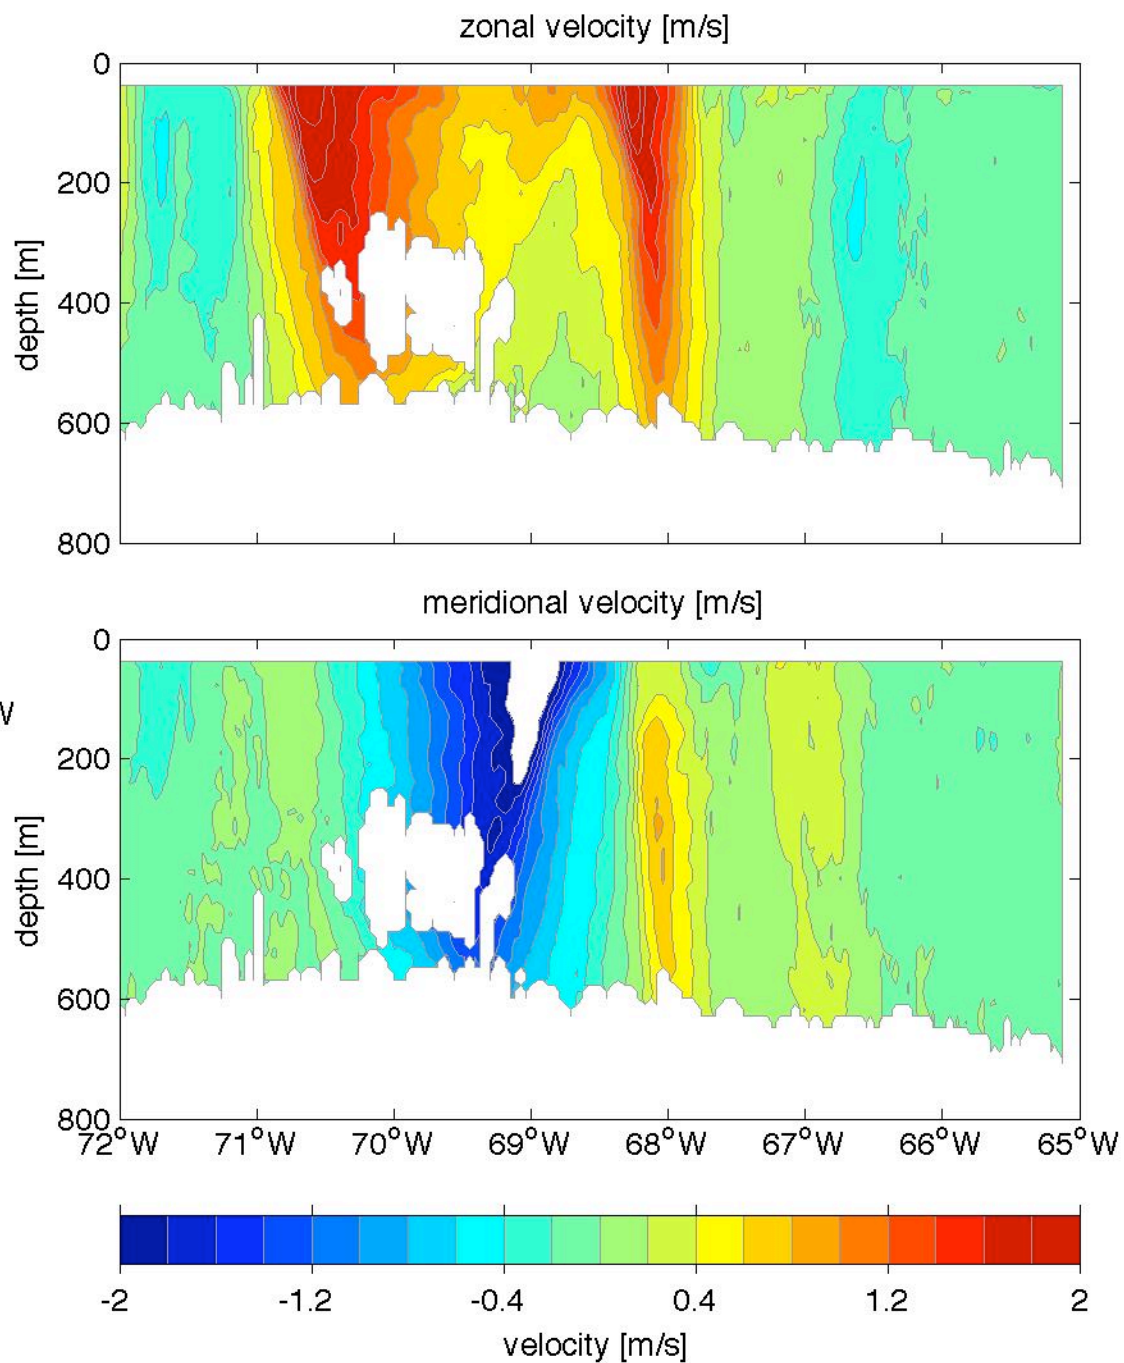

Voyage 1666 inbound  
2012/08/07 to 2012/08/09  
48 m depth

Voyage 1666 outbound  
2012/08/04 to 2012/08/05  
48 m depth

Voyage 1667 outbound  
2012/08/11 to 2012/08/12  
48 m depth

Voyage 1668 inbound  
2012/08/21 to 2012/08/23  
48 m depth

Voyage 1668 outbound  
2012/08/18 to 2012/08/19  
48 m depth

Voyage 1669 outbound  
2012/08/25 to 2012/08/26  
48 m depth

Voyage 1670 inbound  
2012/09/04 to 2012/09/06  
48 m depth

Voyage 1670 outbound  
2012/09/01 to 2012/09/02  
48 m depth

Voyage 1675 inbound  
2012/10/09 to 2012/10/11  
48 m depth

Voyage 1679 outbound  
2012/11/10 to 2012/11/12  
48 m depth

Voyage 1680 outbound  
2012/11/17 to 2012/11/19  
48 m depth

Voyage 1684 outbound  
2012/12/15 to 2012/12/17  
48 m depth