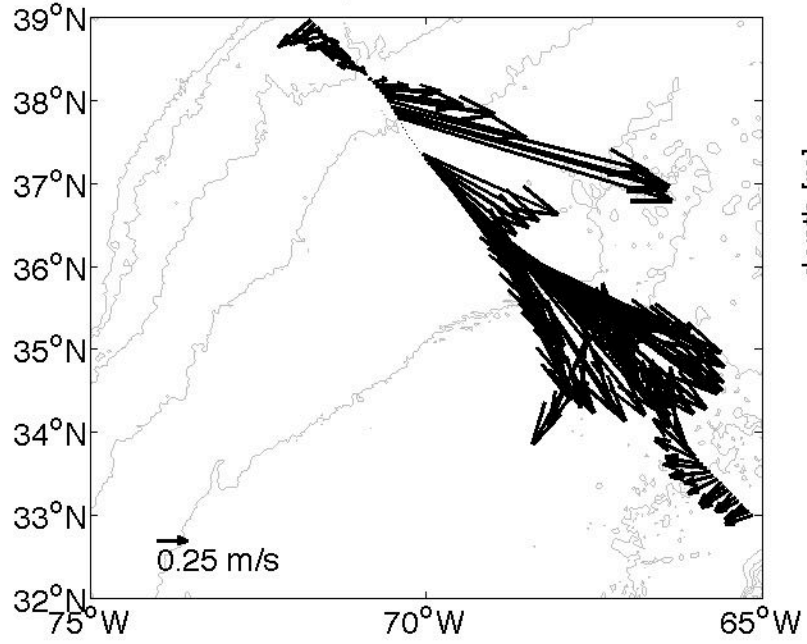

Voyage 1666 inbound
2012/08/07 to 2012/08/09
48 m depth